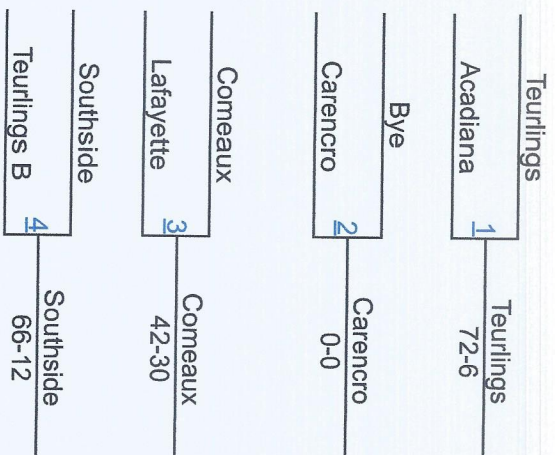

# Gregg Lavergne Lafayette Parish Duals Bracket

## Round 1

## Round 2 POOL A