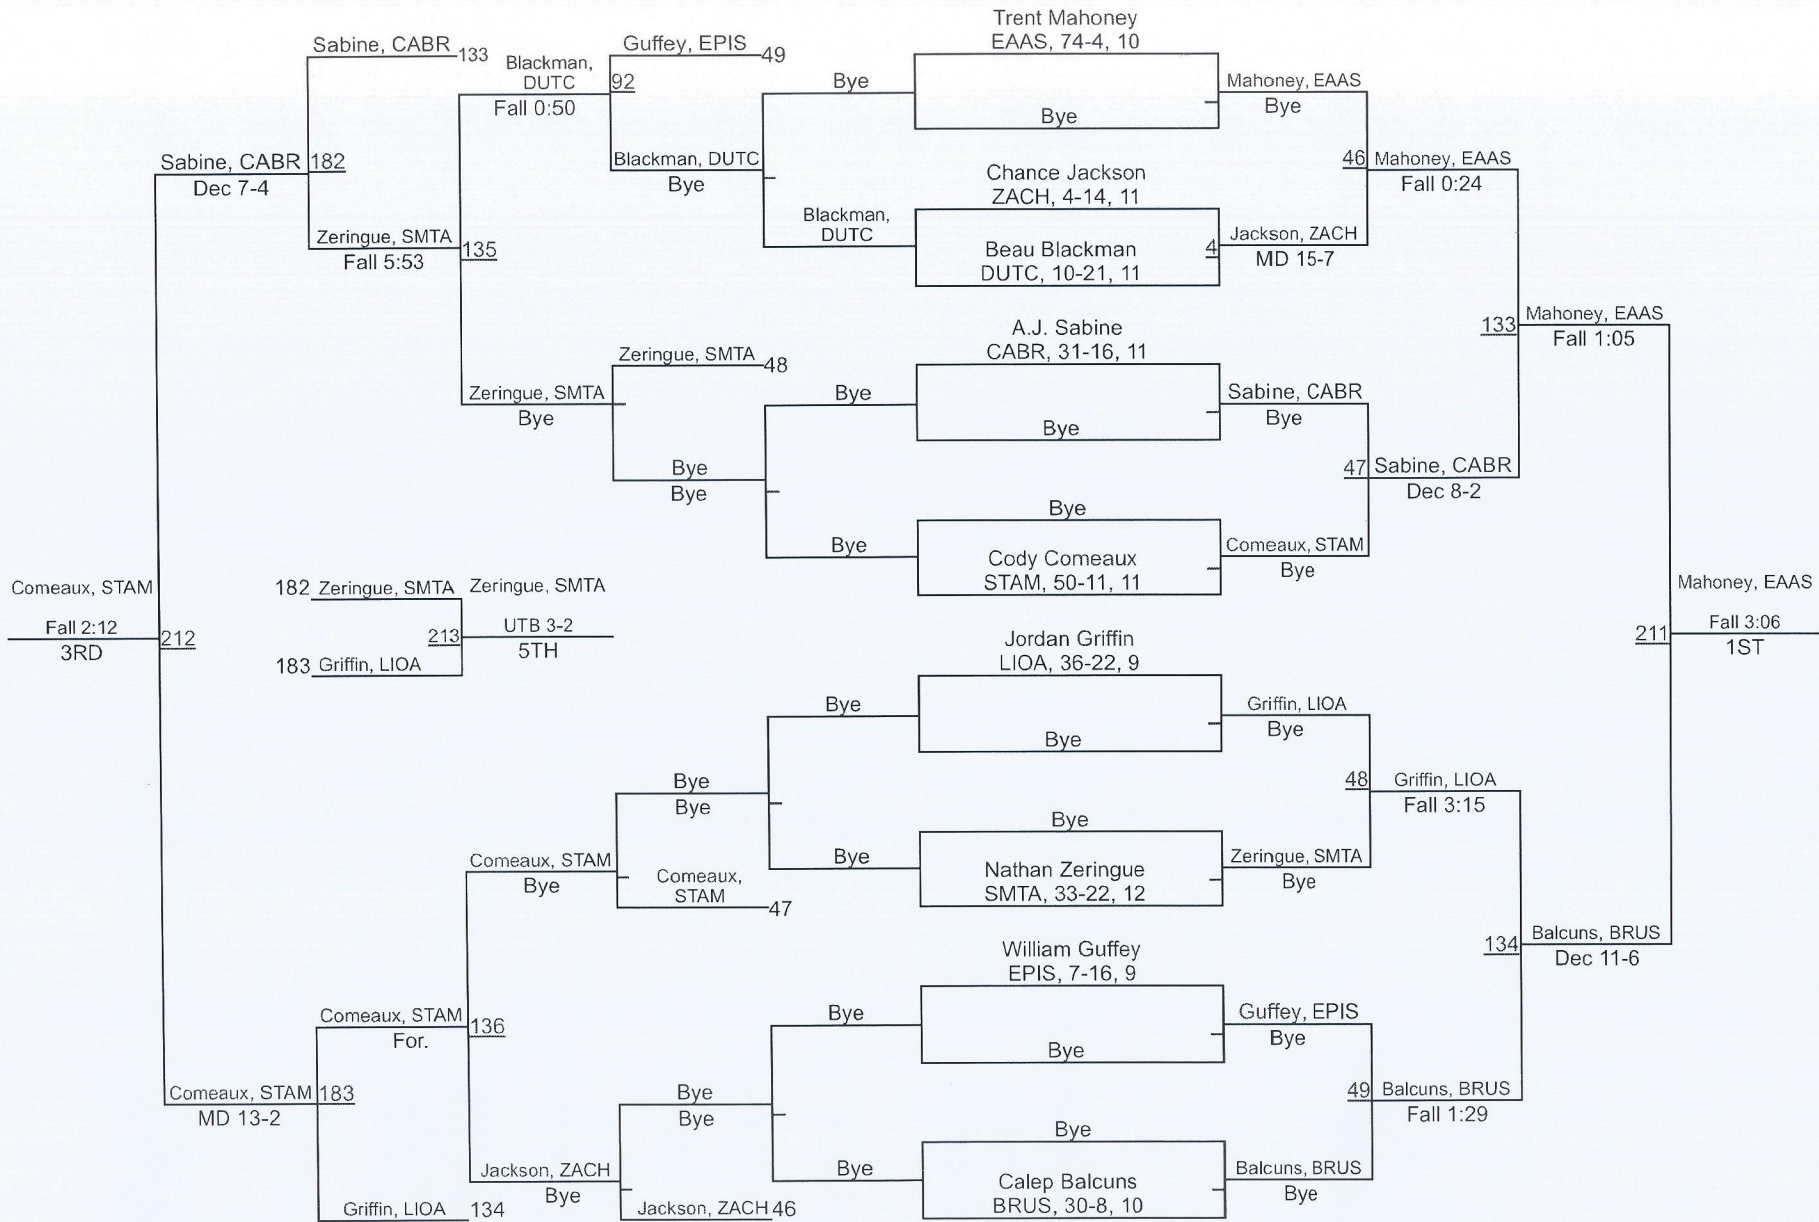

Team Scores

1	Catholic Br	250.0
2	East Ascension	238.5
3	St. Amant	181.5
4	Live Oak	168.0
5	Zachary	158.0
6	Brusly	105.5
7	Dutchtown	103.0
8	St. Michael the Archangel	93.5
9	Episcopal	57.0
10	McKinley	48.0
11	Baton Rouge	34.5
12	Southern Lab	29.0
13	Central Br	23.0
13	Dunham	23.0
15	Denham Springs	12.0
16	Walker	4.0
17	Broadmoor	0.0
17	Lee Magnet	0.0

Greater Baton Rouge City Championship

132

Greater Baton Rouge City Championship

145

Greater Baton Rouge City Championship

170

Greater Baton Rouge City Championship

195

Greater Baton Rouge City Championship

220

Greater Baton Rouge City Championship

285