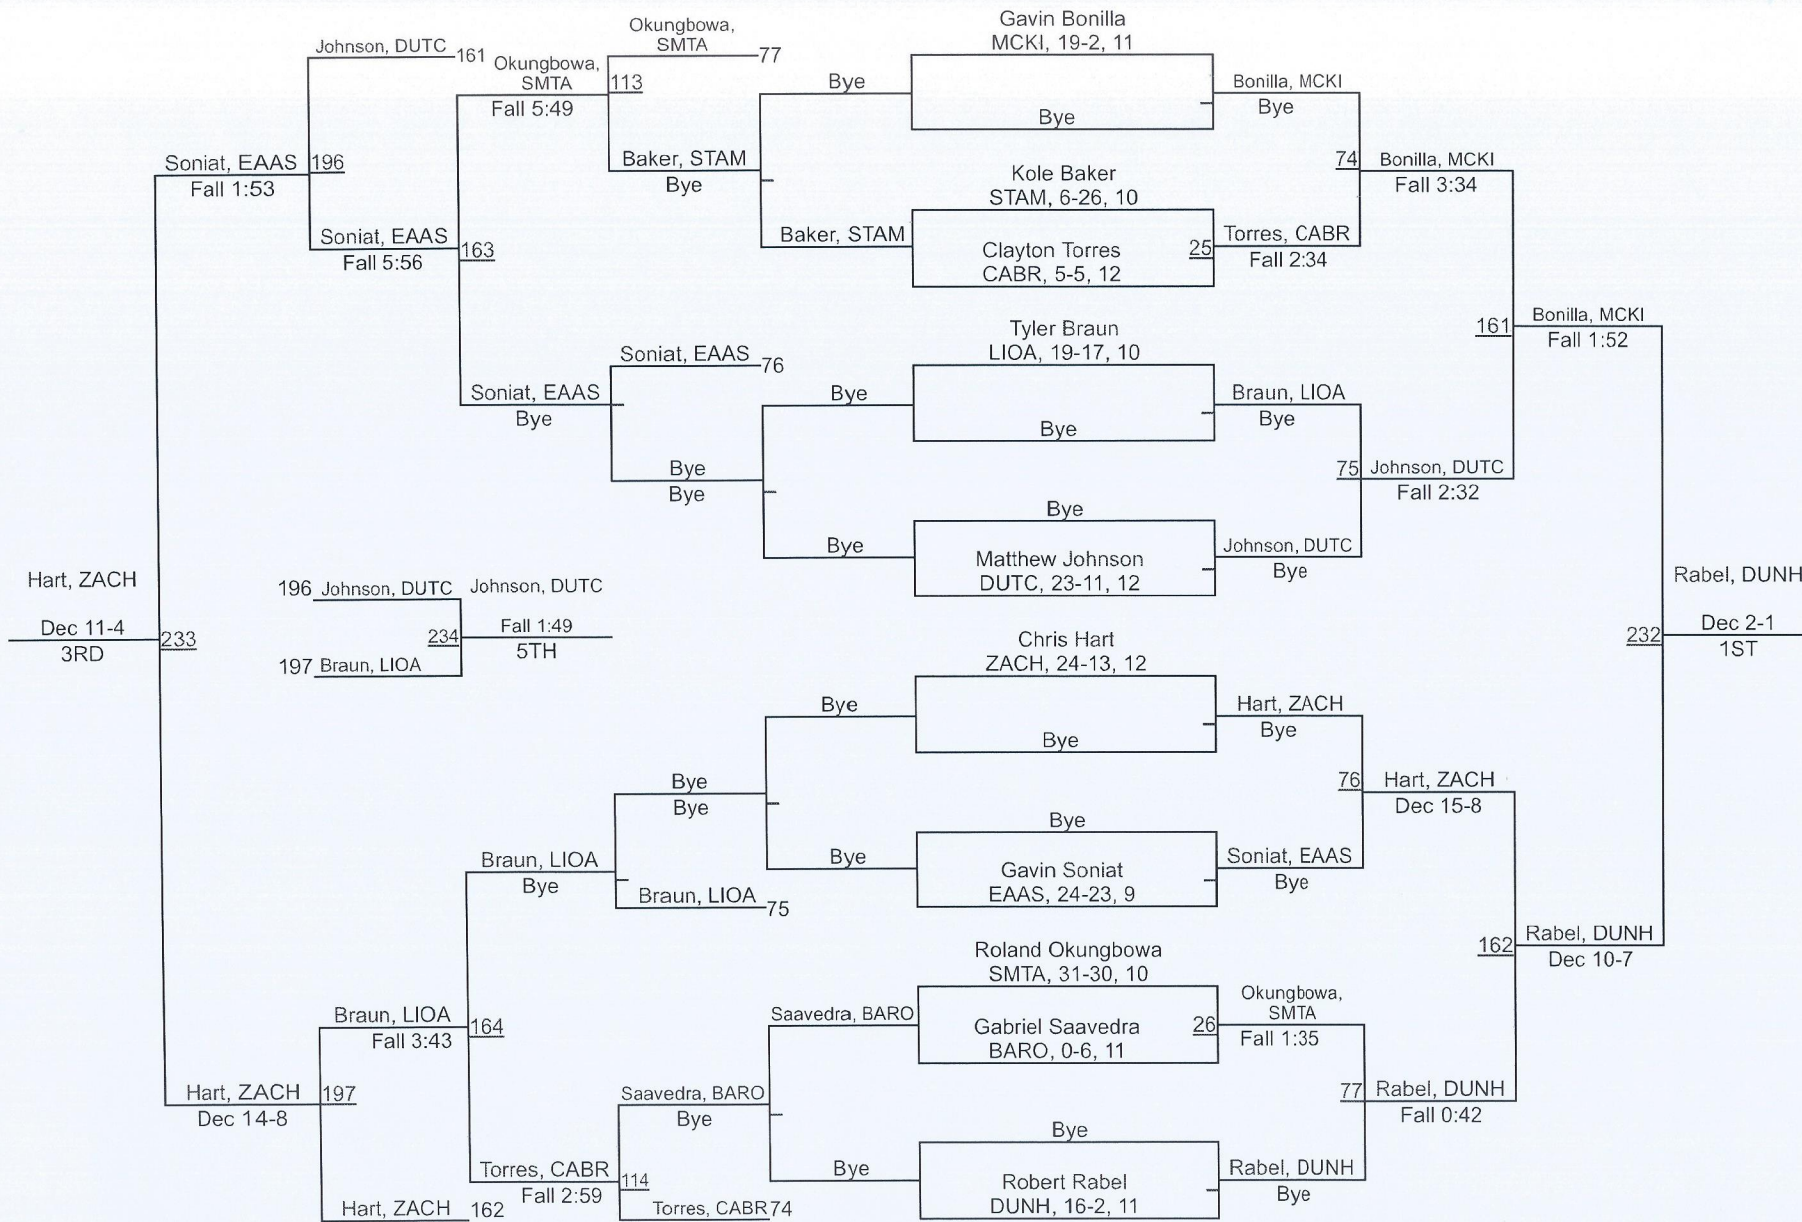

Greater Baton Rouge City Championship

132

Greater Baton Rouge City Championship

145

Greater Baton Rouge City Championship

170

Greater Baton Rouge City Championship

195

Greater Baton Rouge City Championship

220

Greater Baton Rouge City Championship

285