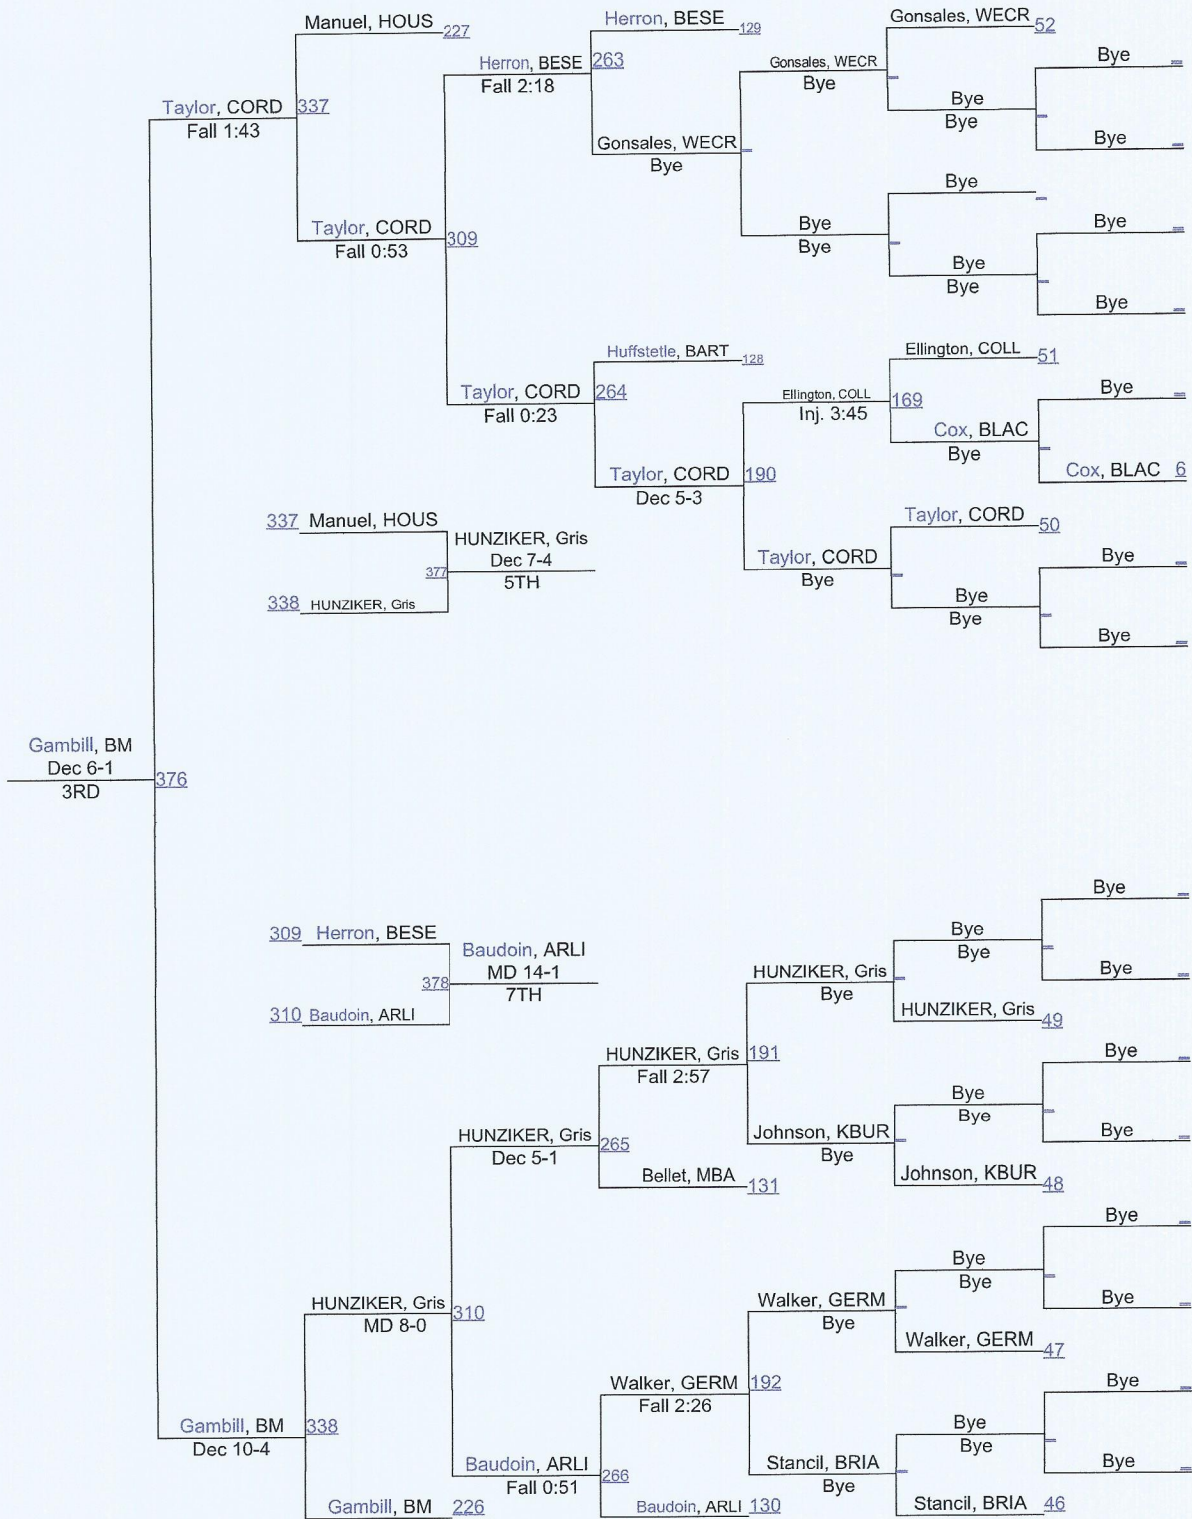

138 Stewart Schay Black Horse Invitational