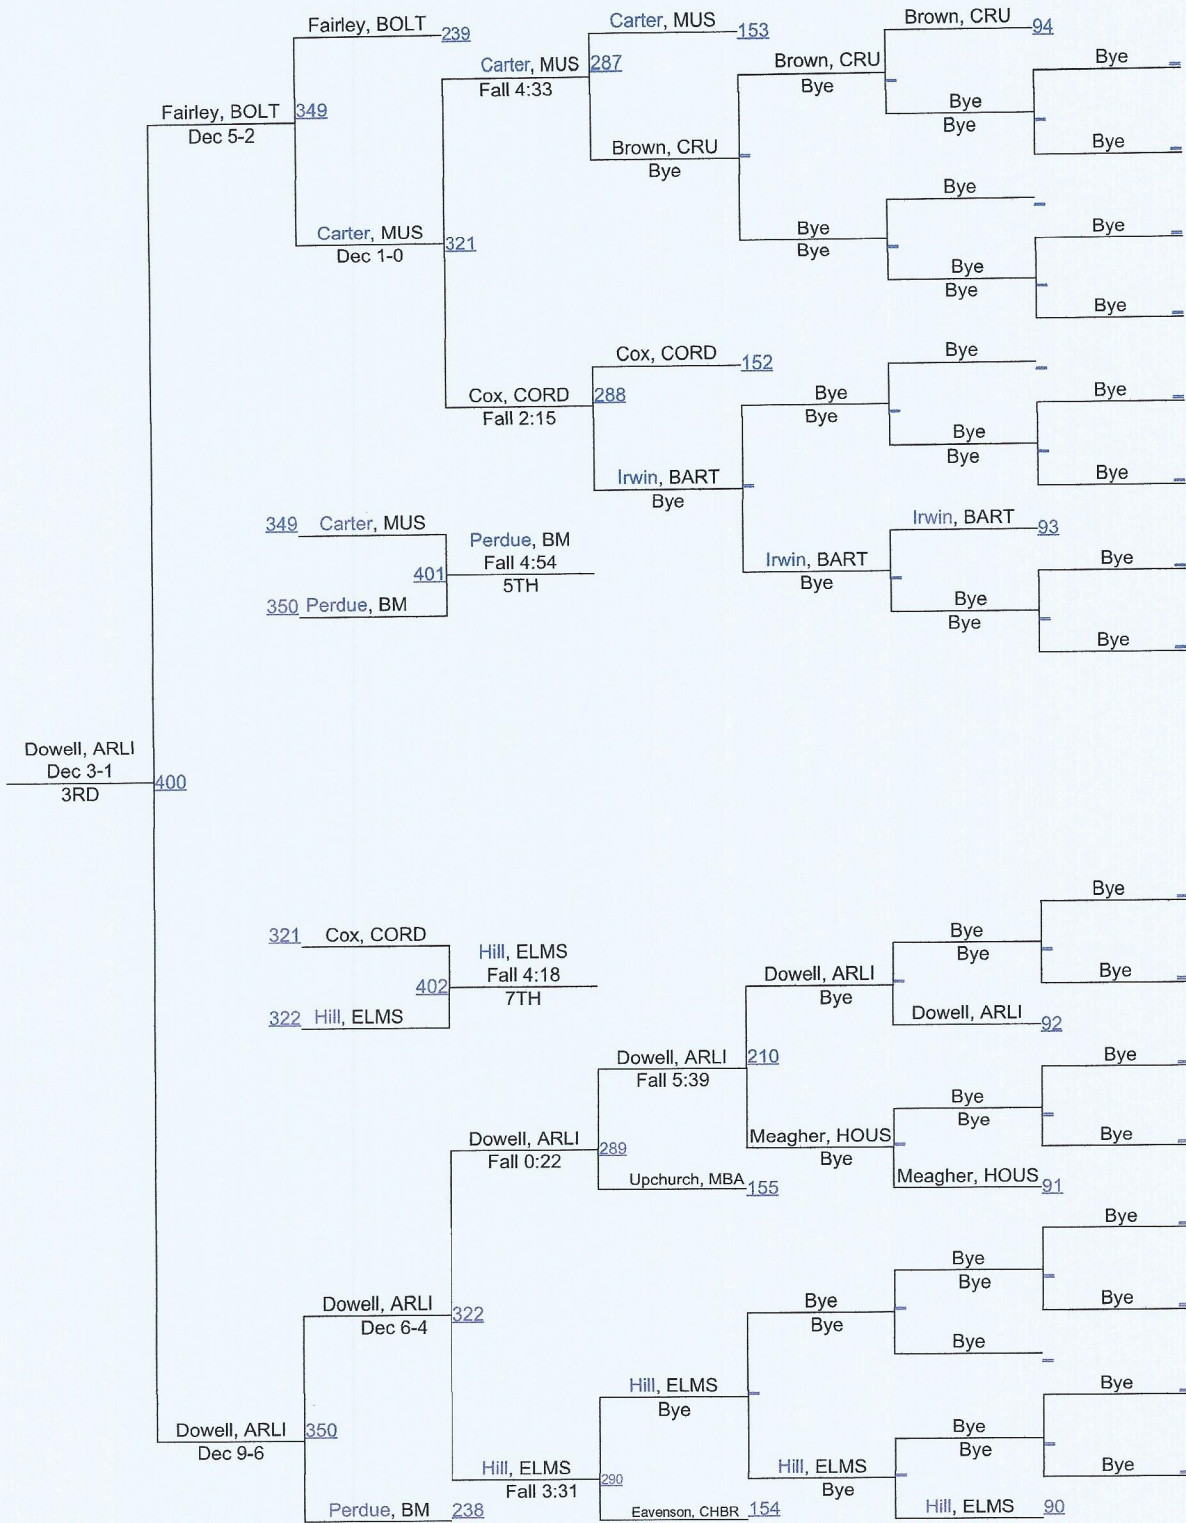

195 Stewart Schay Black Horse Invitational