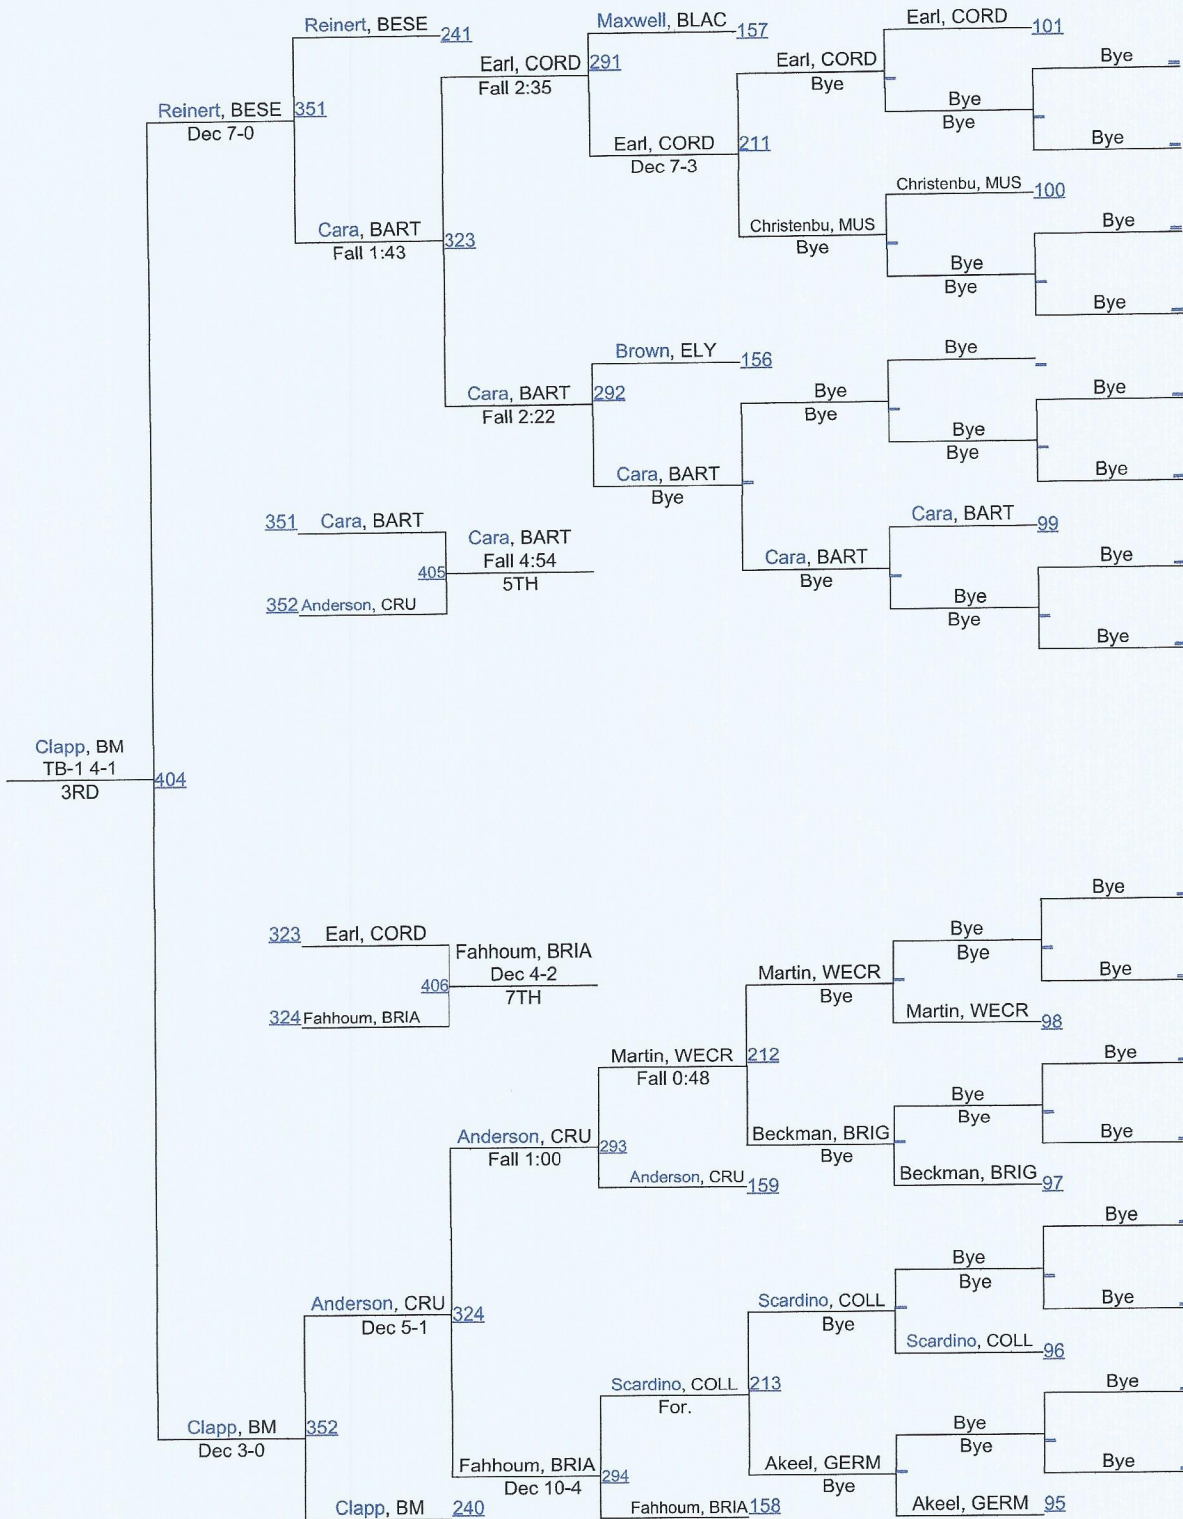

220 Stewart Schay Black Horse Invitational