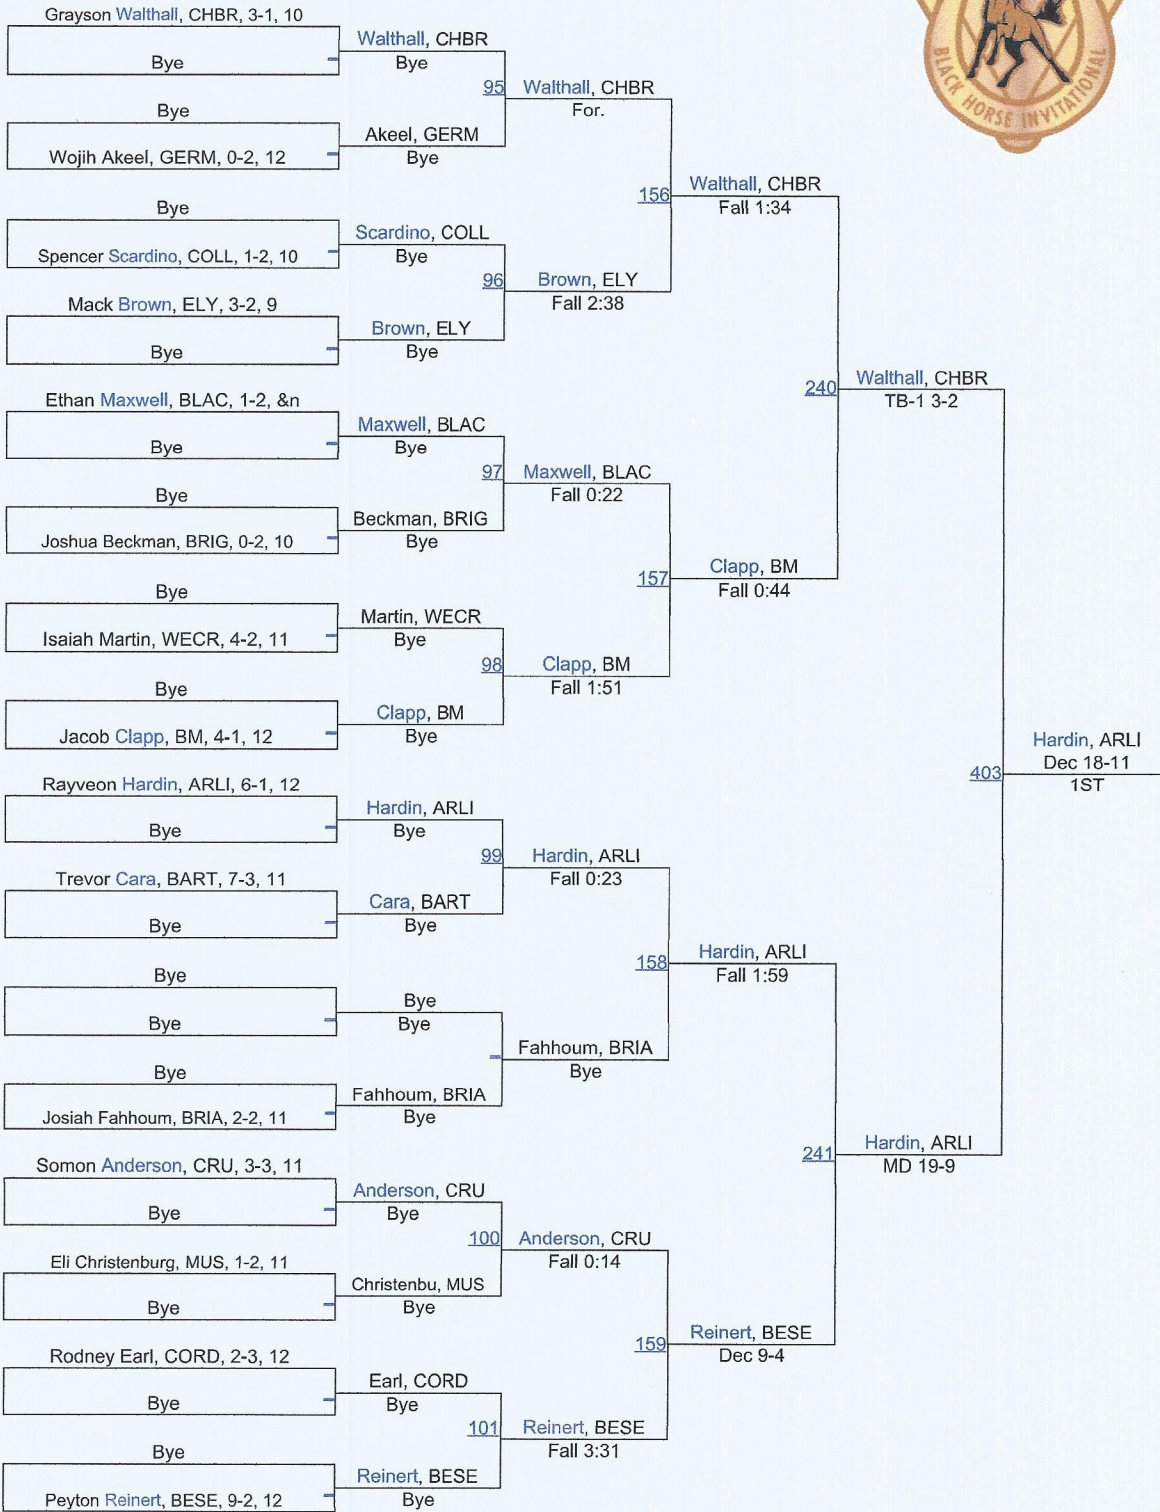

# 182 Stewart Schay Black Horse Invitational

# 195 Stewart Schay Black Horse Invitational