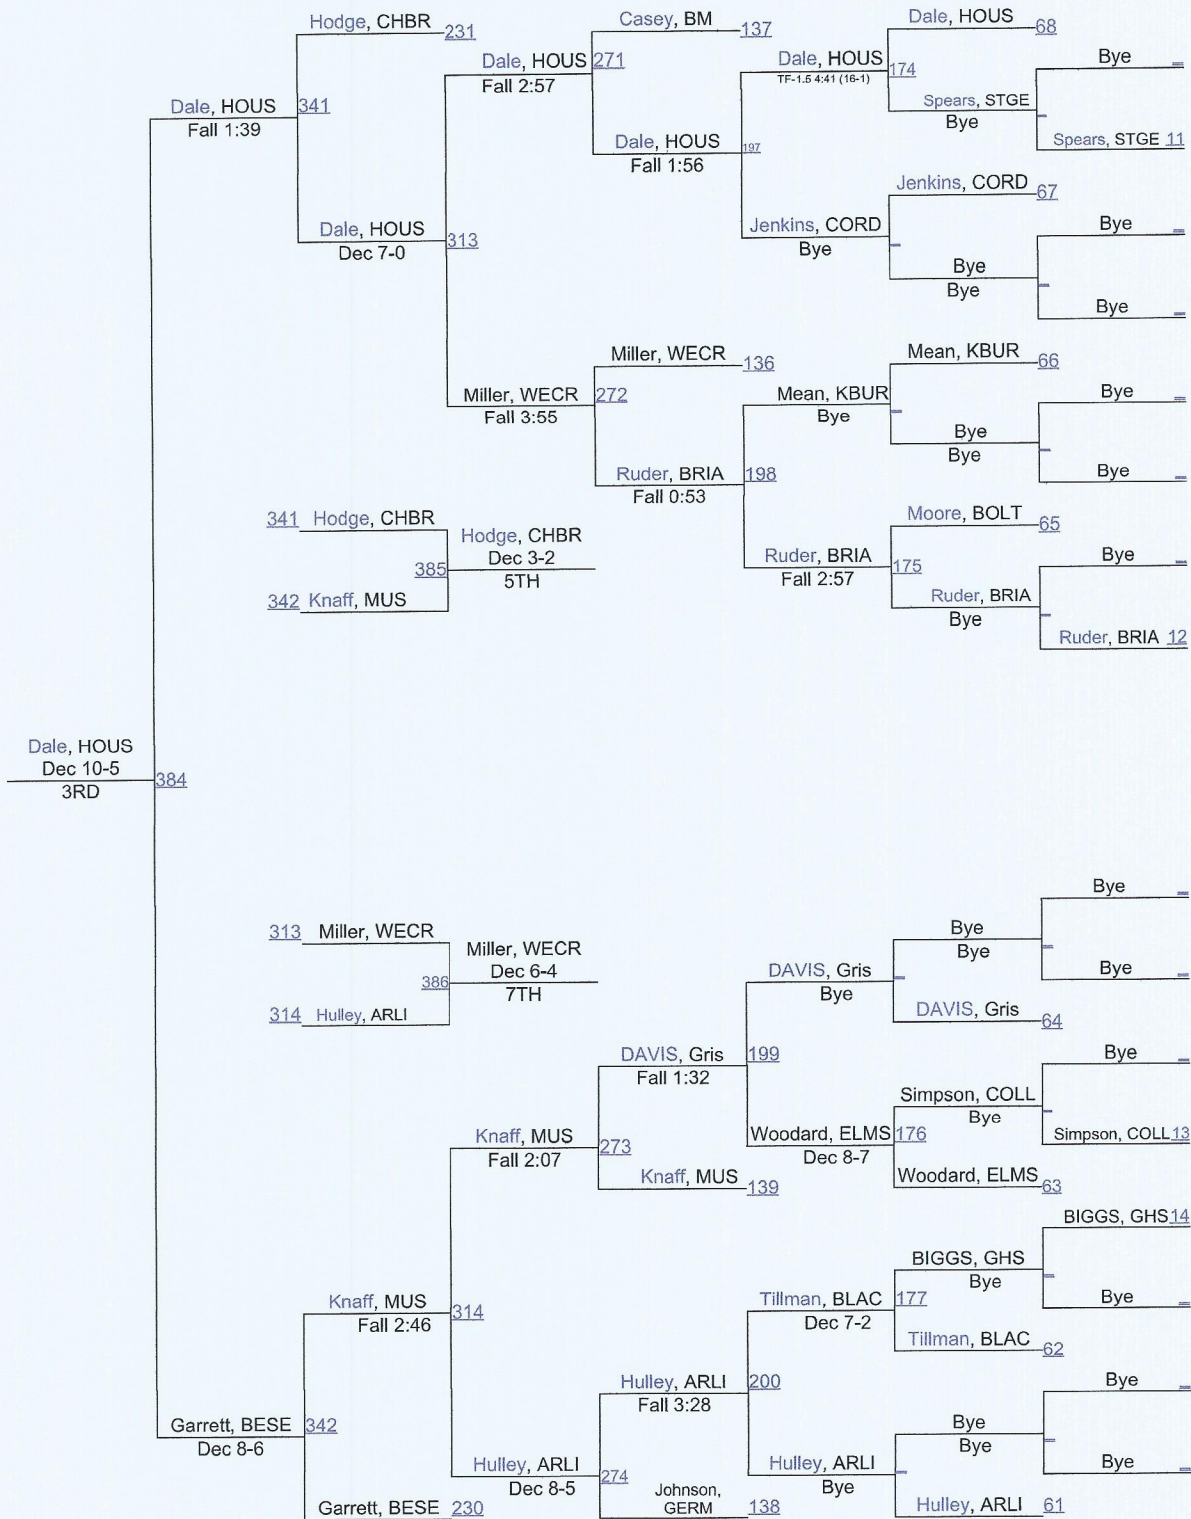

152 Stewart Schay Black Horse Invitational