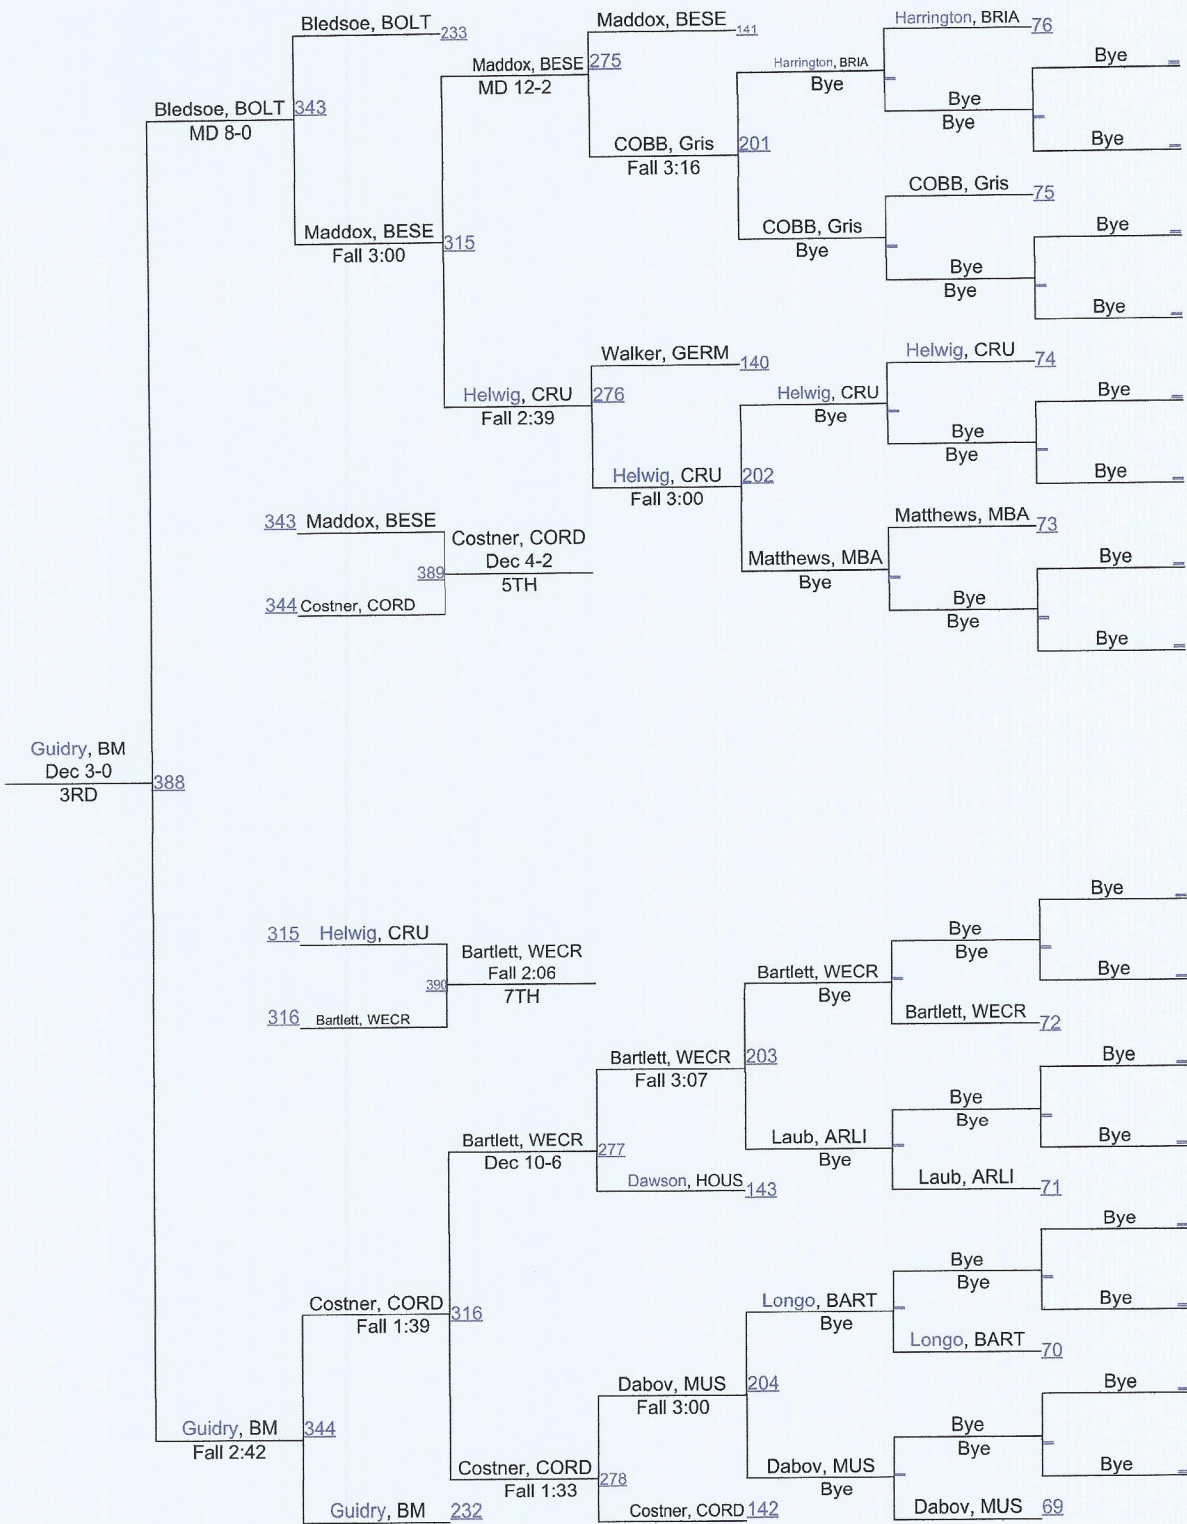

160 Stewart Schay Black Horse Invitational