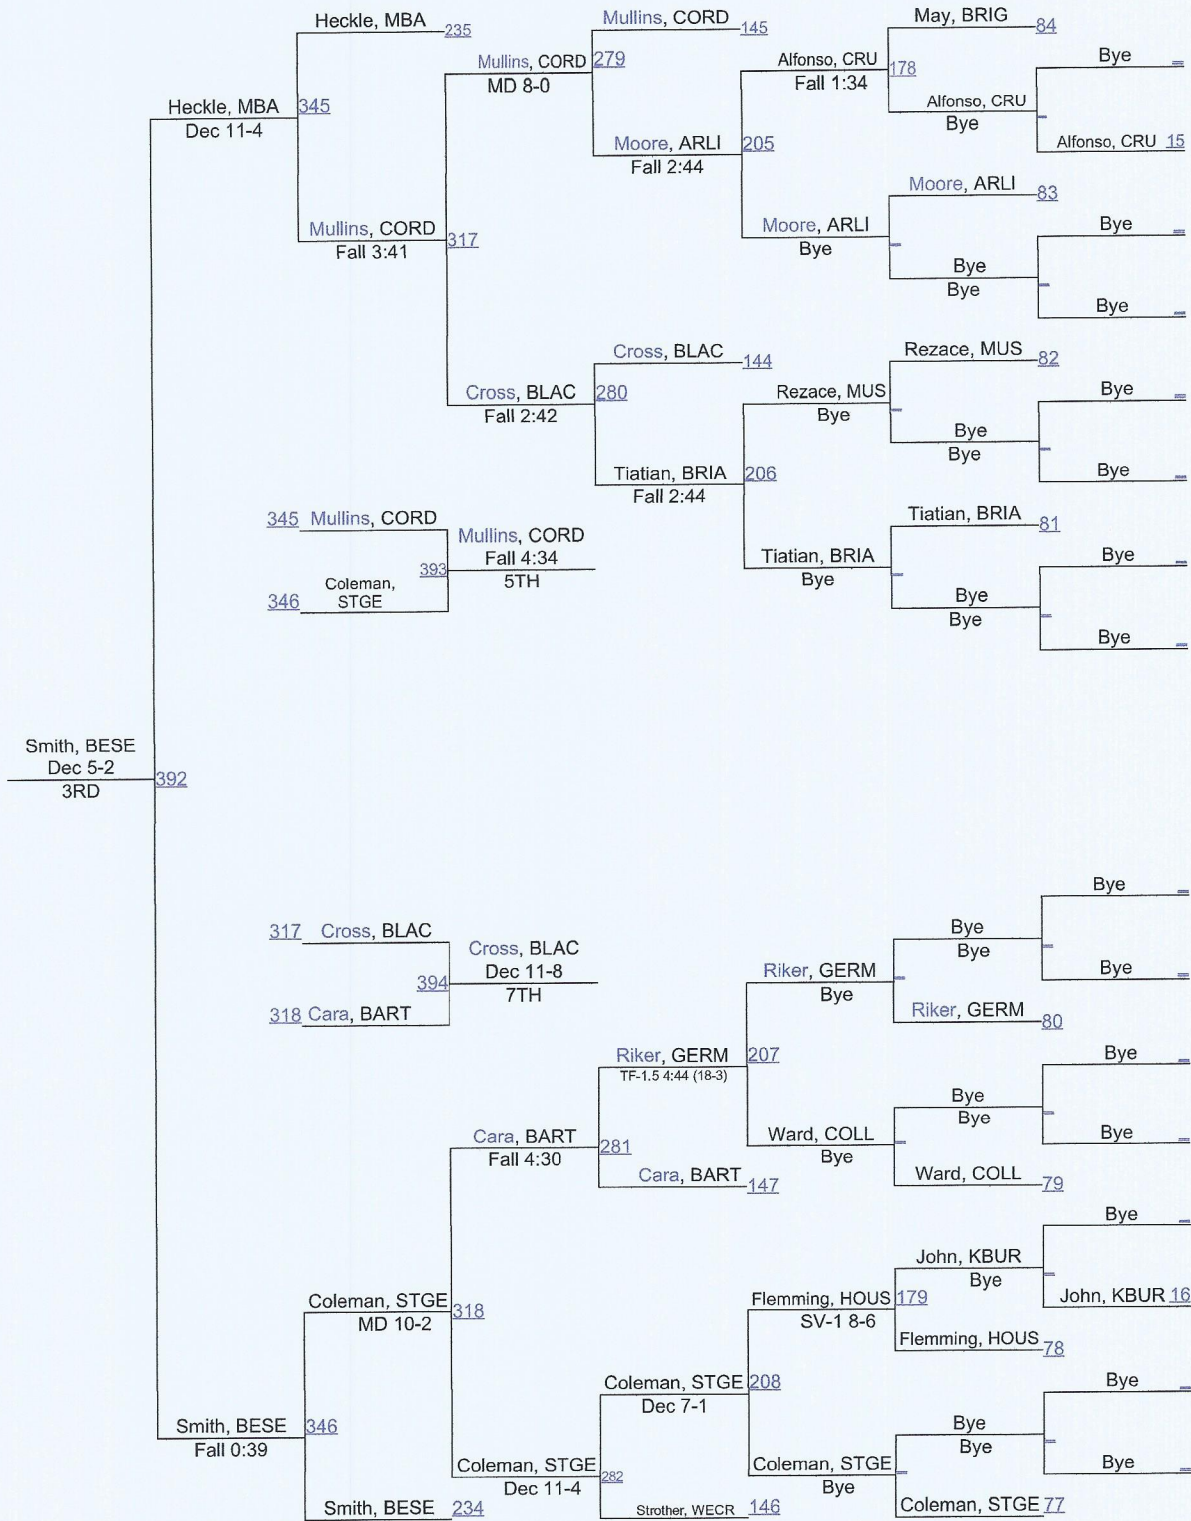

170 Stewart Schay Black Horse Invitational