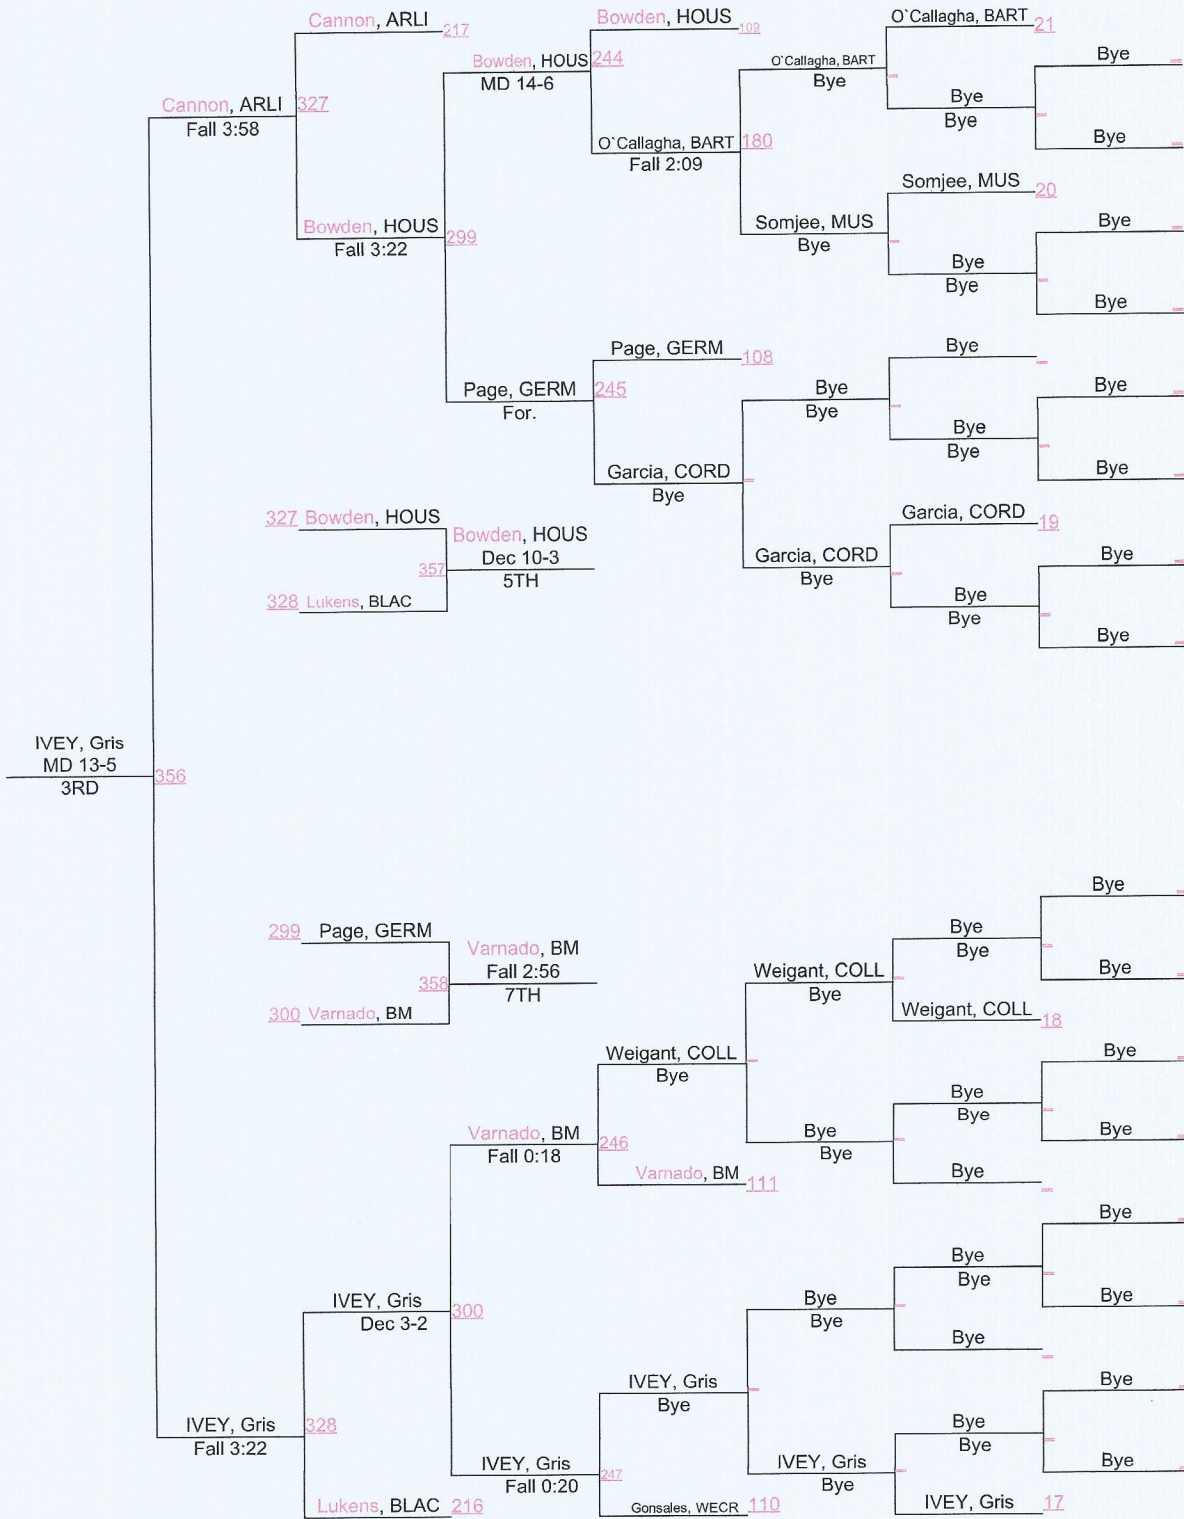

# 106 Stewart Schay Black Horse Invitational

# 113 Stewart Schay Black Horse Invitational