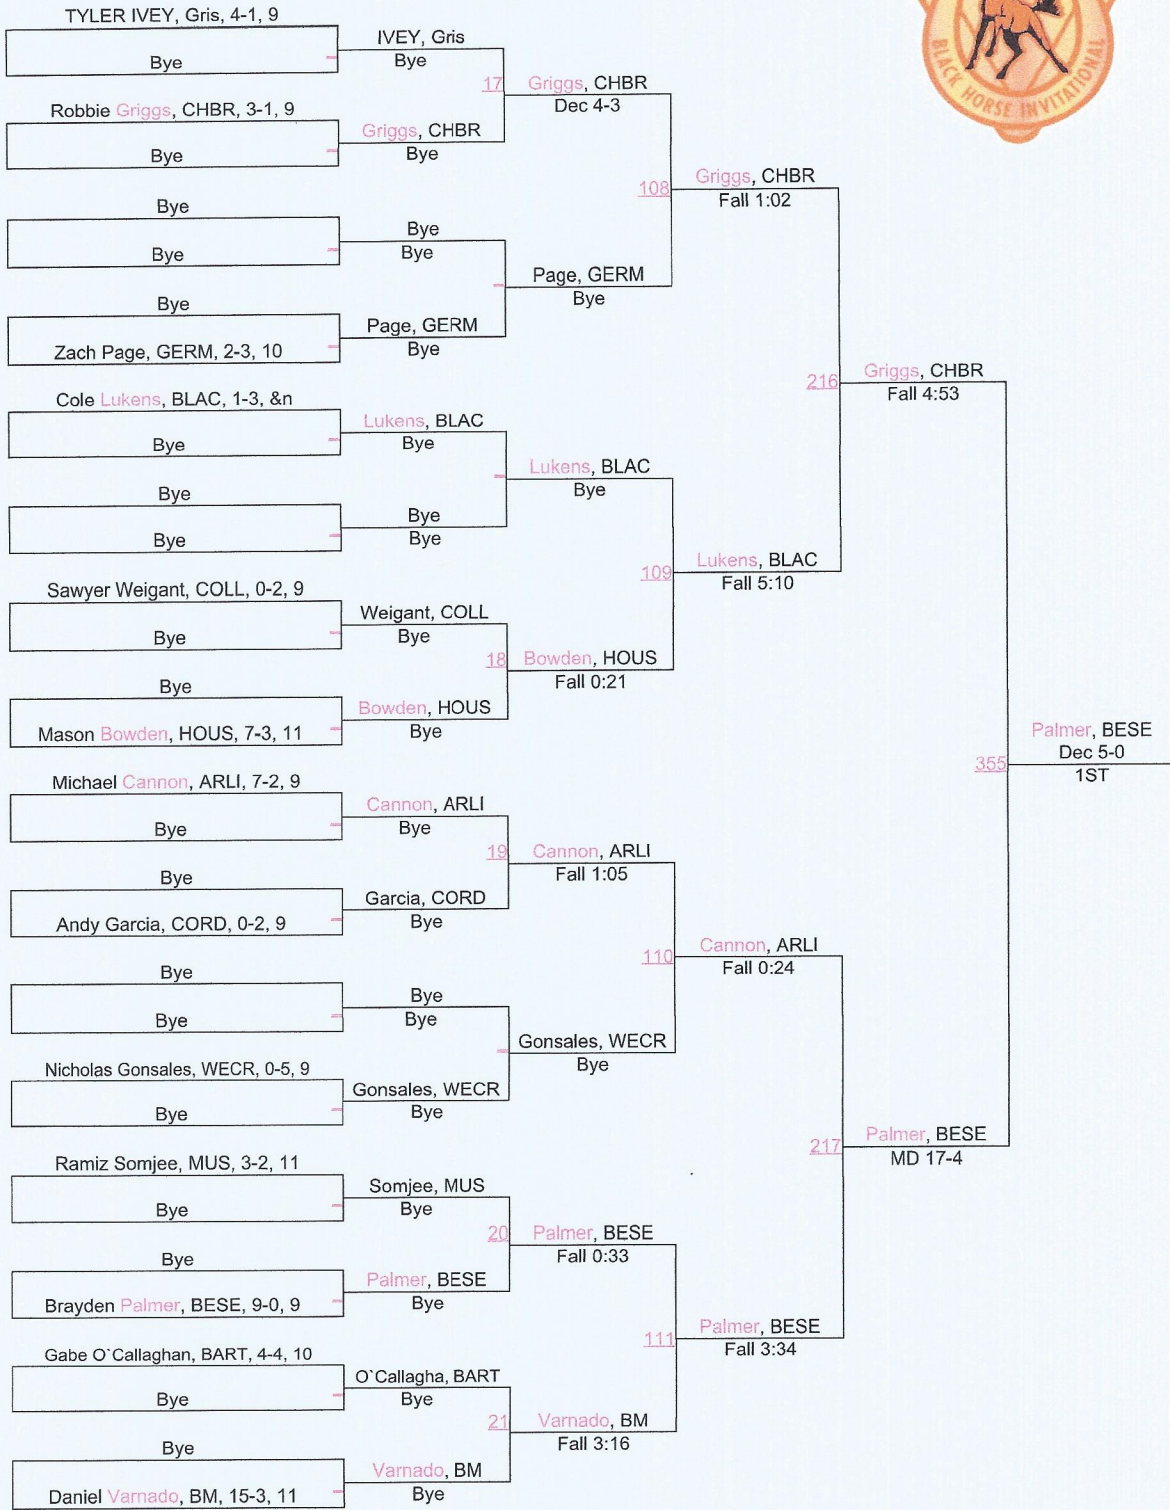

# 106 Stewart Schay Black Horse Invitational