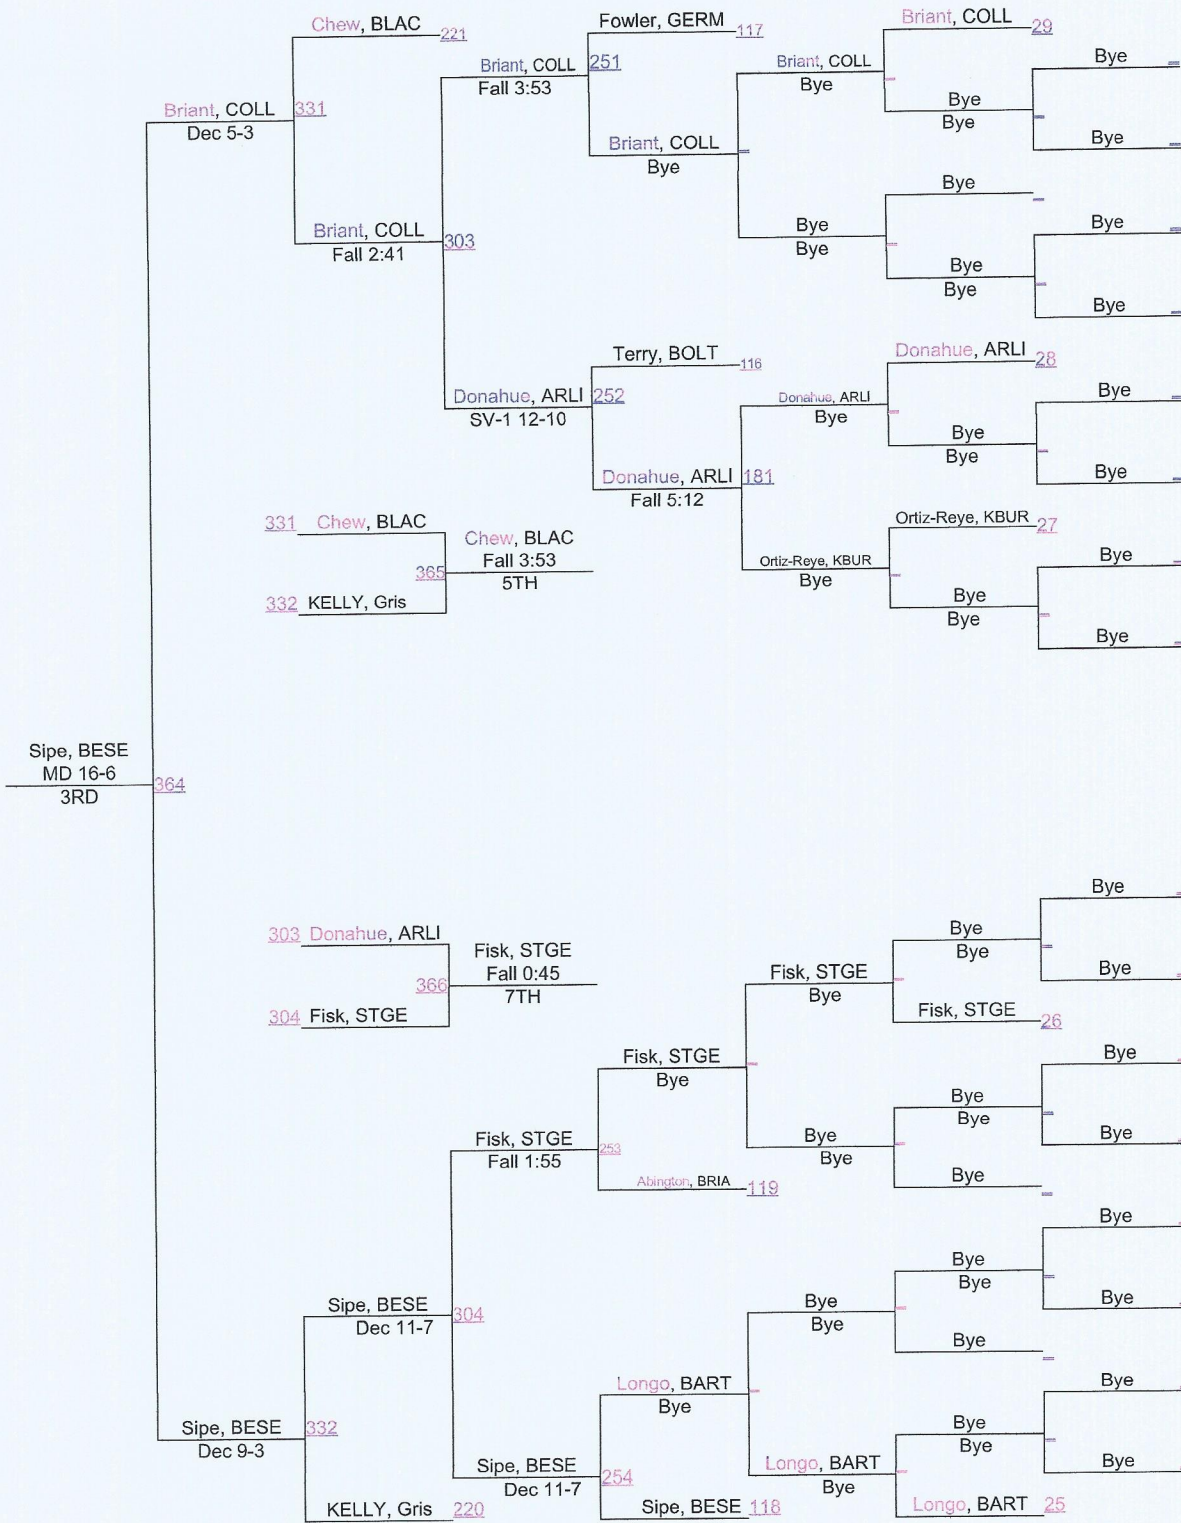

120 Stewart Schay Black Horse Invitational