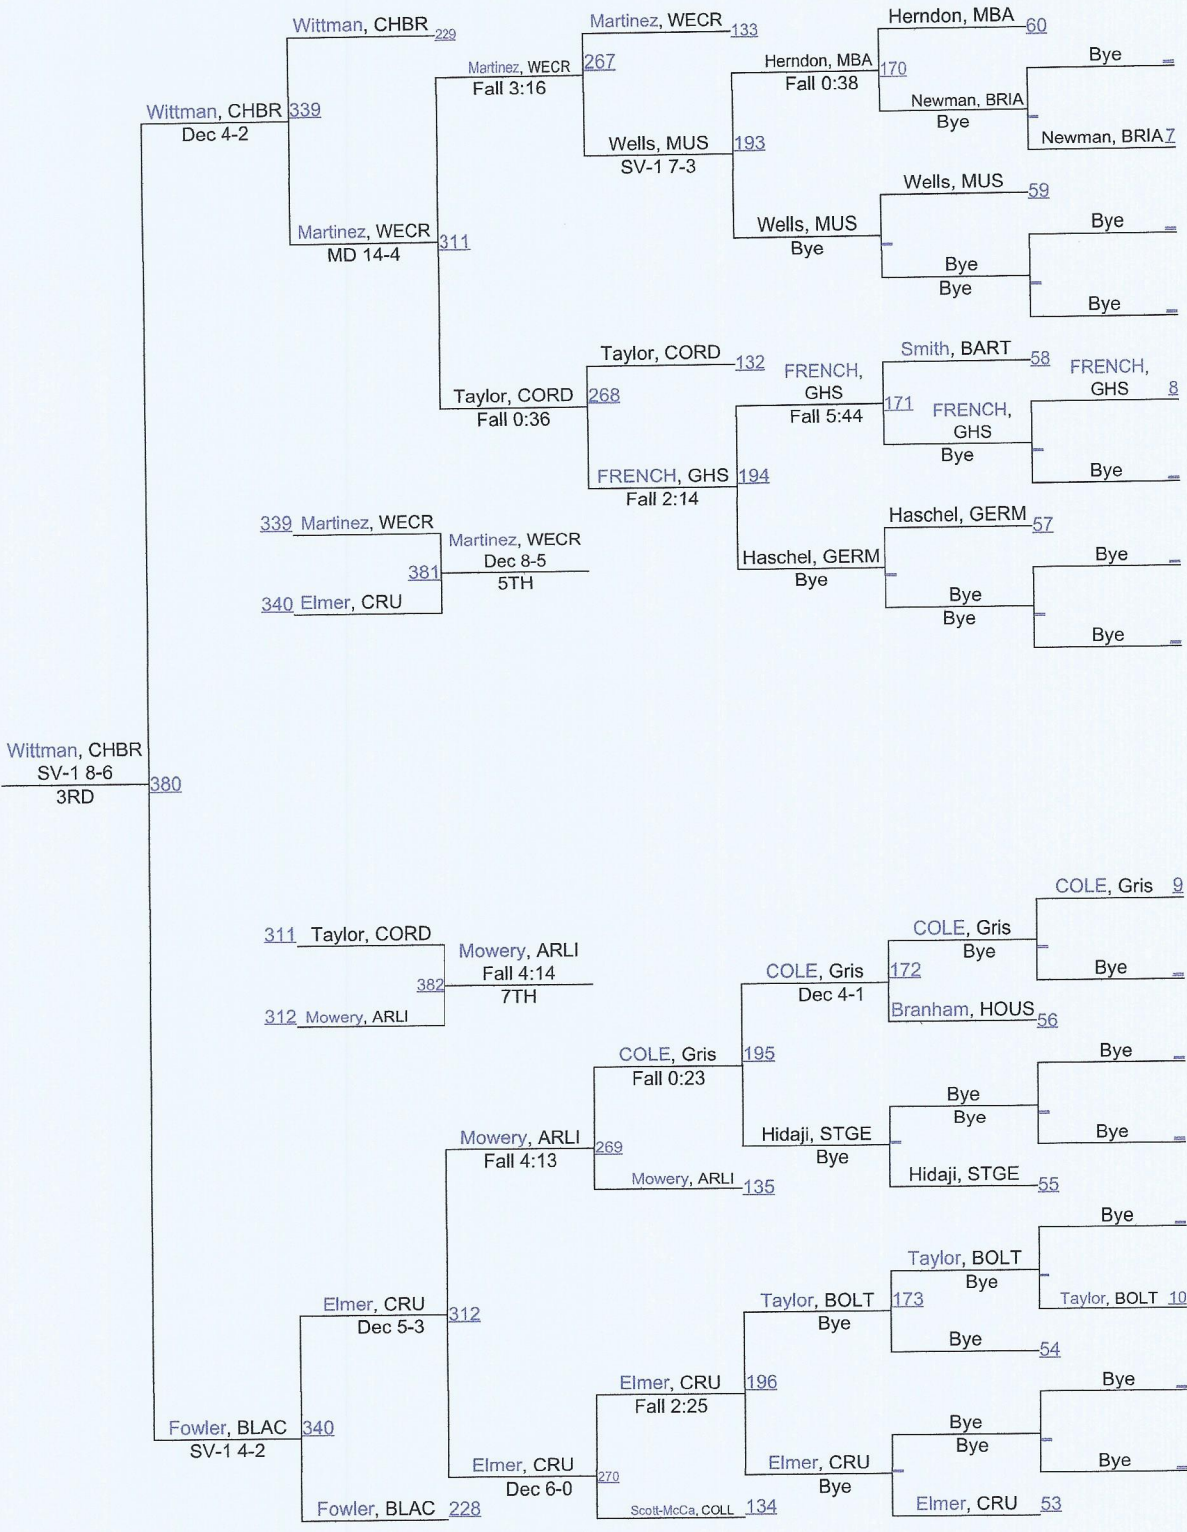

145 Stewart Schay Black Horse Invitational