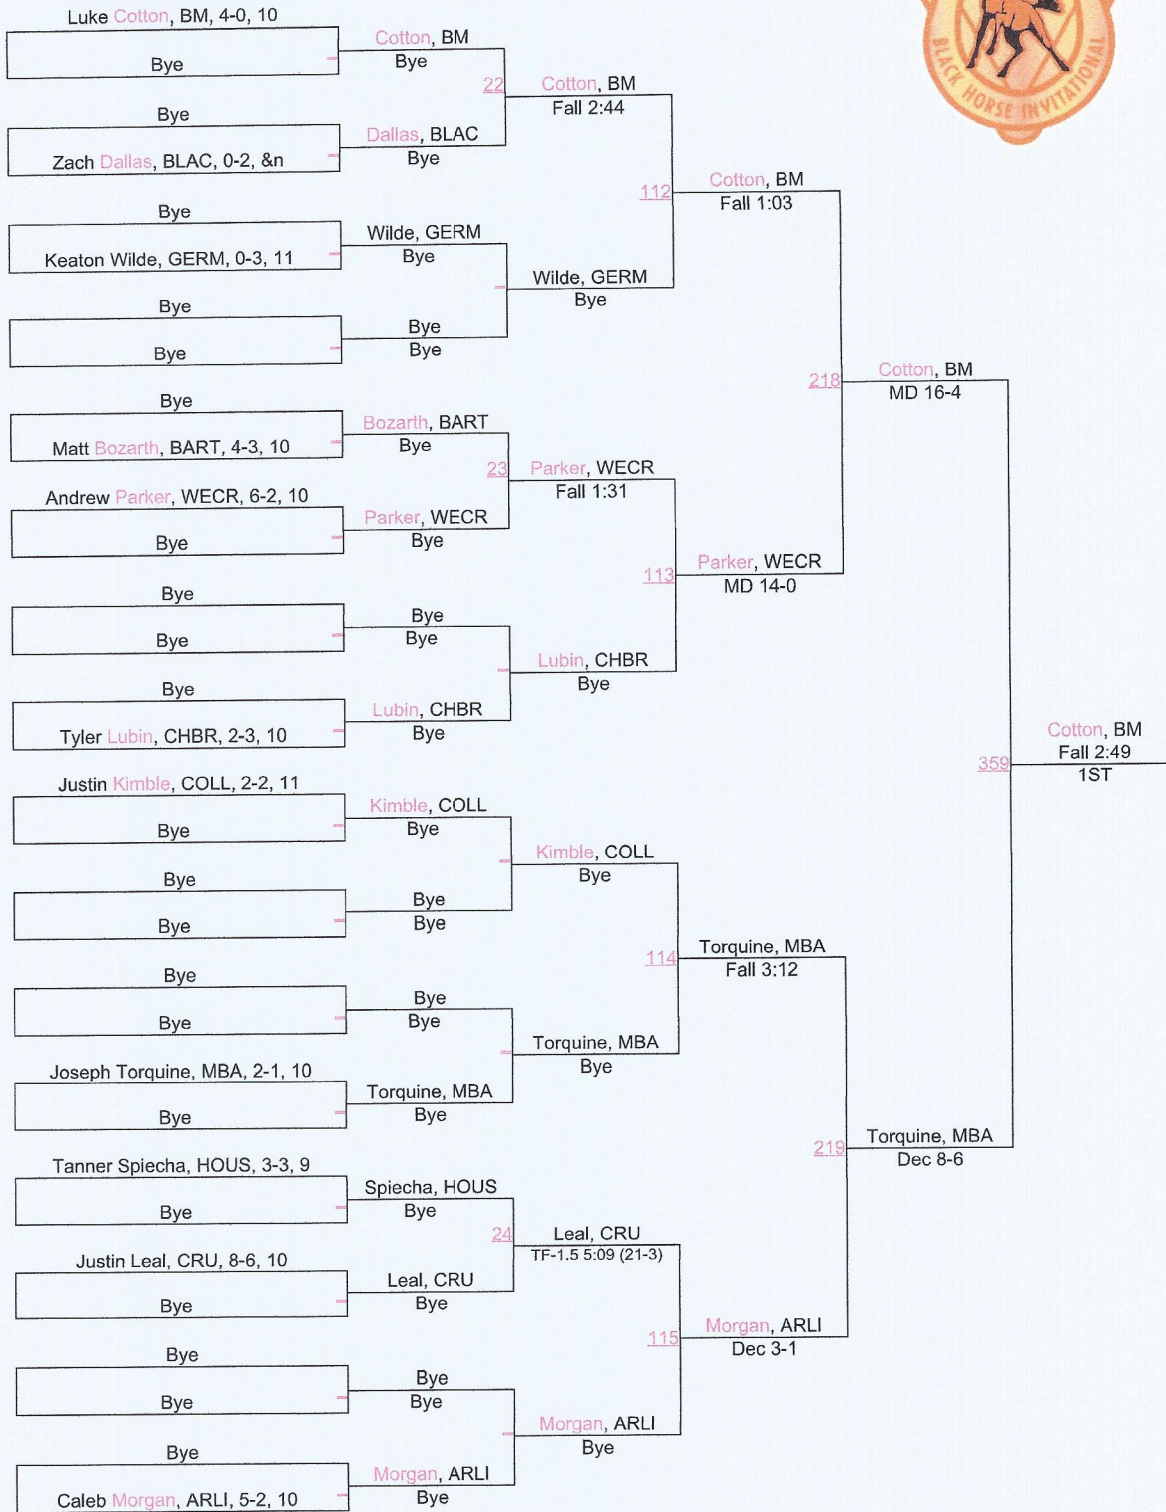

# 106 Stewart Schay Black Horse Invitational