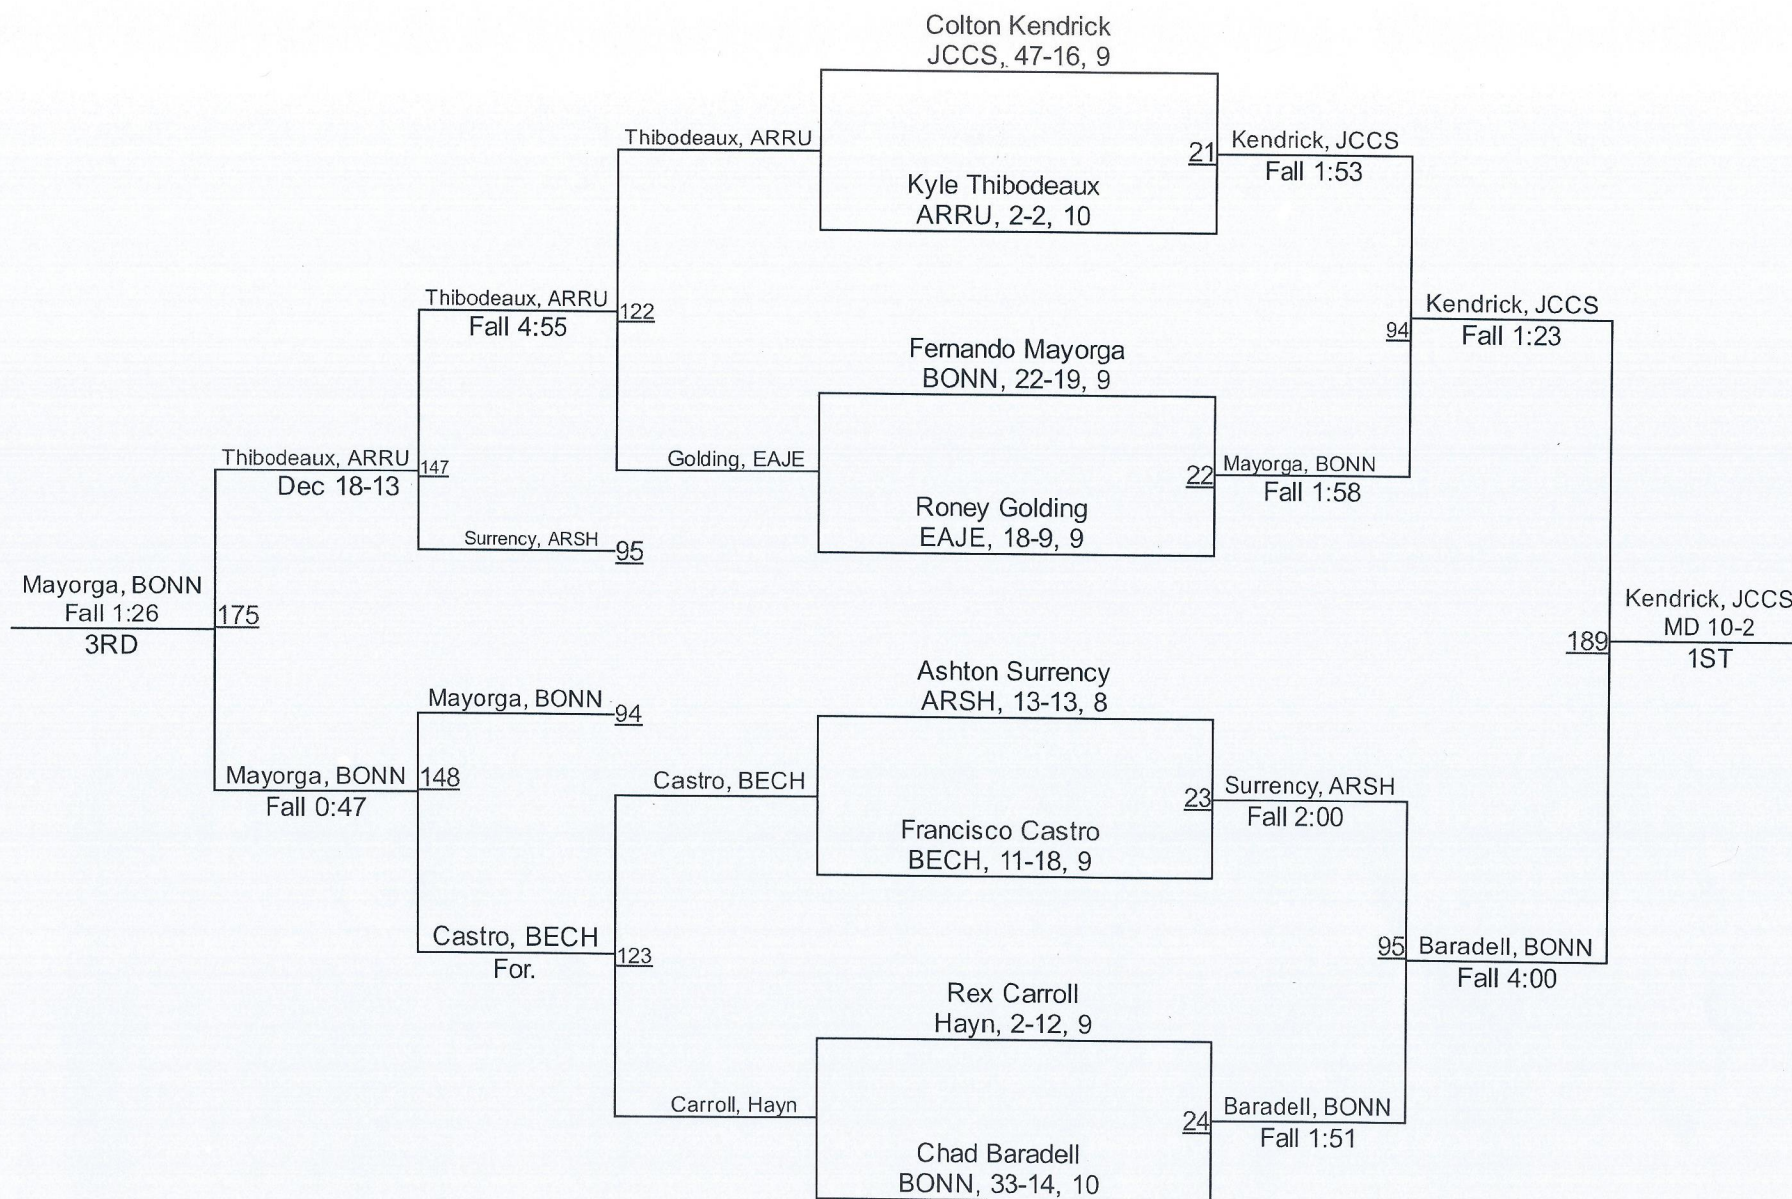

Team Scores

1.	Belle Chasse	163.0
2.	John Curtis Christian School	154.0
3.	Grace King	111.0
4.	Archbishop Shaw	103.0
5.	Archbishop Rummel	101.0
6.	Bonnabel	95.0
7.	DeLaSalle	80.0
8.	Chalmette	74.5
9.	Destrehan	53.0
10.	South Plaquemines	38.0
11.	New Orleans Military and Maritime Academy	31.0
12.	East Jefferson	27.0
13.	Riverdale	24.0
14.	Crescent City	18.0
15.	Holy Rosary School	8.0
16.	Haynes Academy	7.0
17.	L.W. Higgins	0.0

Bruin Invitational

120

Bruin Invitational

160

Bruin Invitational

170

Bruin Invitational