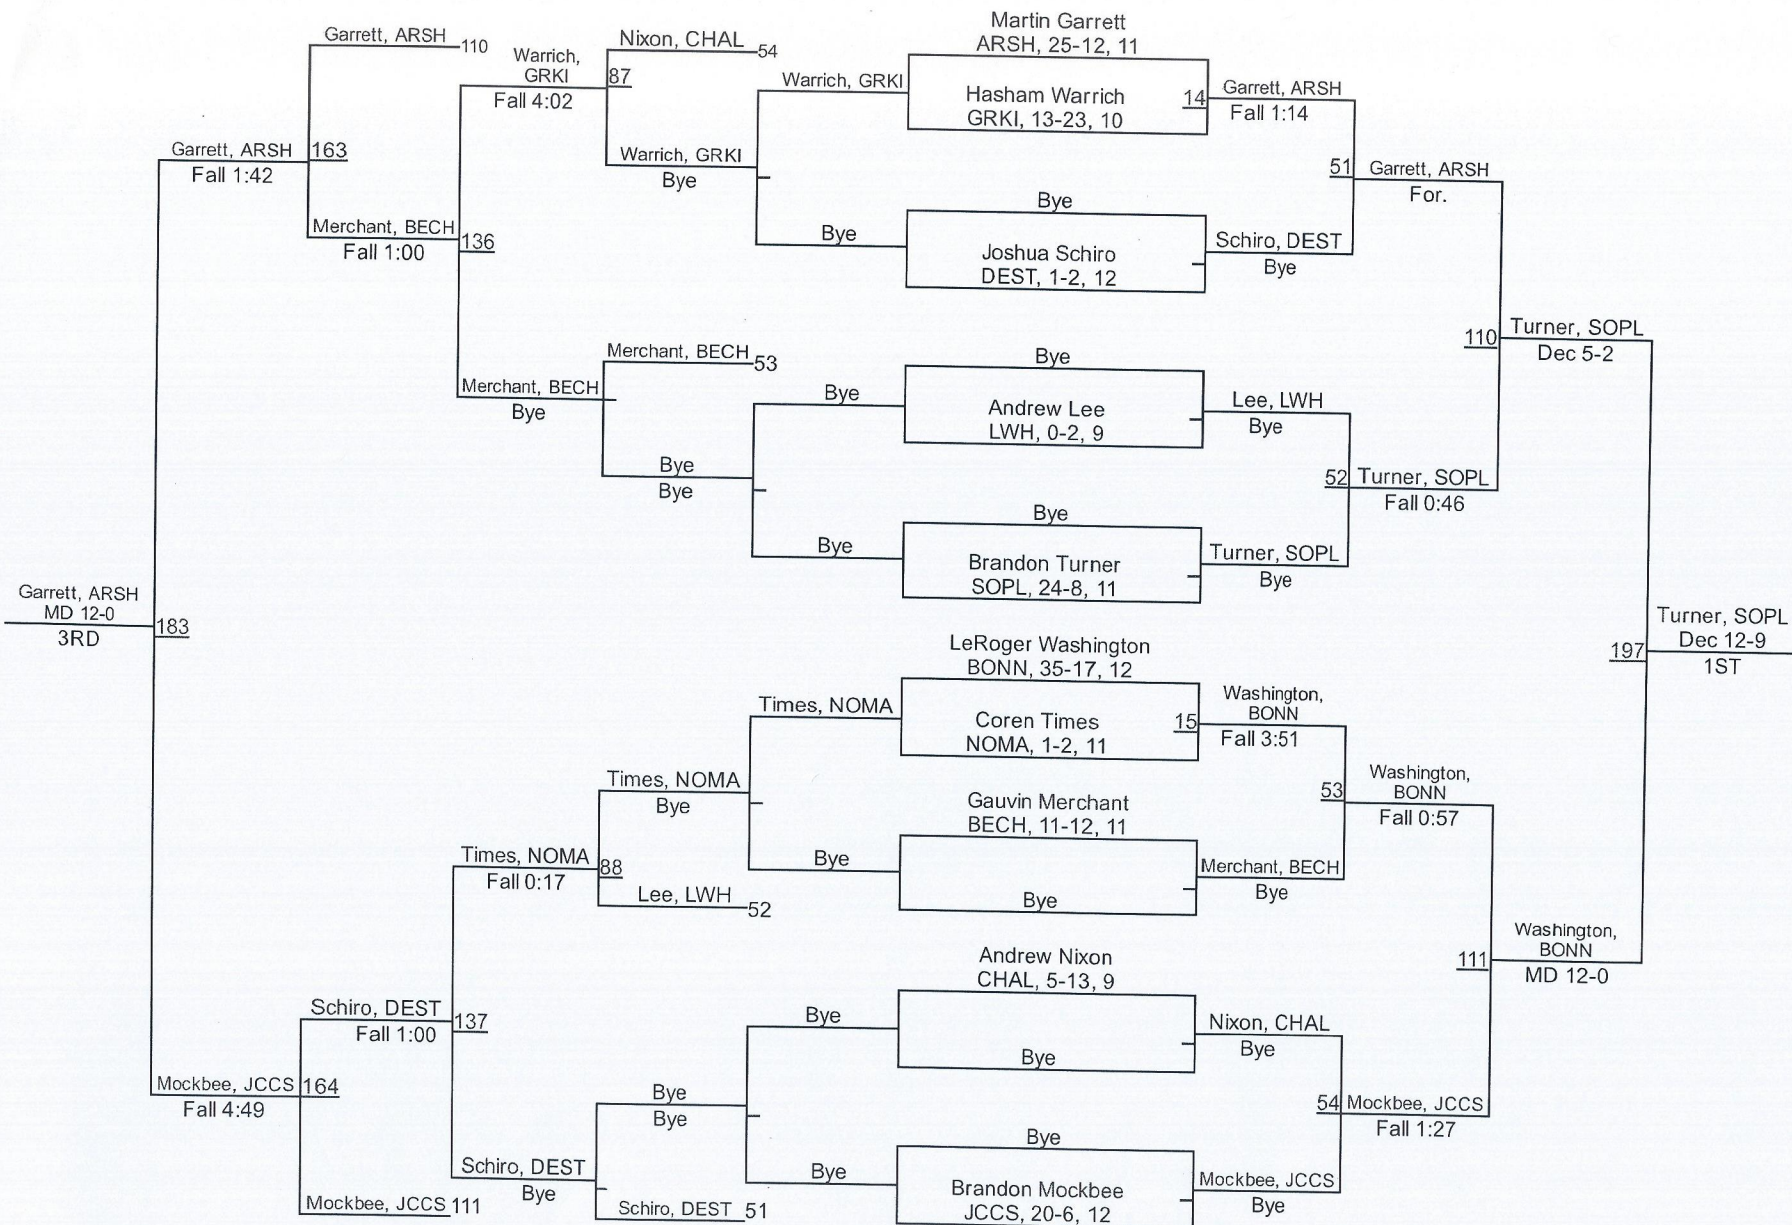

Team Scores

1.	Belle Chasse	163.0
2.	John Curtis Christian School	154.0
3.	Grace King	111.0
4.	Archbishop Shaw	103.0
5.	Archbishop Rummel	101.0
6.	Bonnabel	95.0
7.	DeLaSalle	80.0
8.	Chalmette	74.5
9.	Destrehan	53.0
10.	South Plaquemines	38.0
11.	New Orleans Military and Maritime Academy	31.0
12.	East Jefferson	27.0
13.	Riverdale	24.0
14.	Crescent City	18.0
15.	Holy Rosary School	8.0
16.	Haynes Academy	7.0
17.	L.W. Higgins	0.0

Bruin Invitational

120

Bruin Invitational

160

Bruin Invitational

170

Bruin Invitational