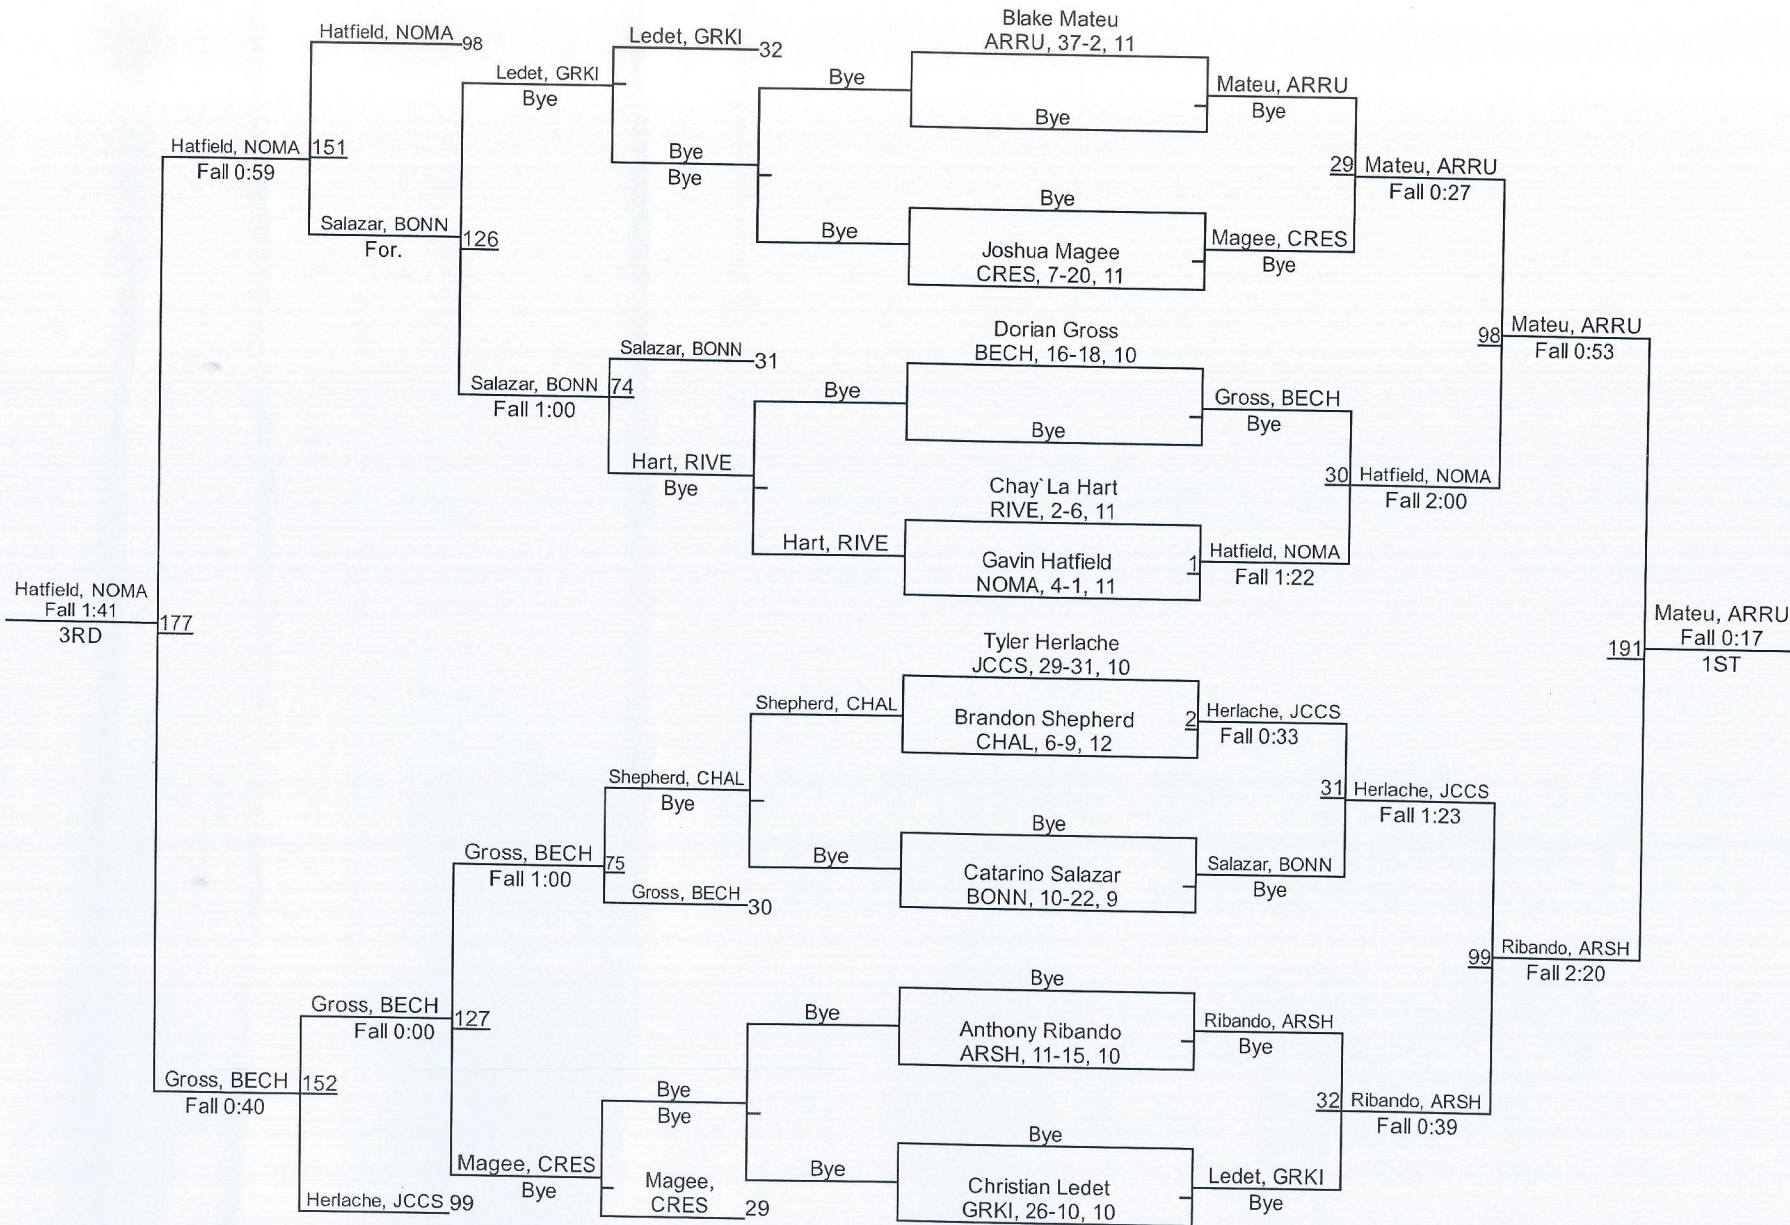

Team Scores

1.	Belle Chasse	163.0
2.	John Curtis Christian School	154.0
3.	Grace King	111.0
4.	Archbishop Shaw	103.0
5.	Archbishop Rummel	101.0
6.	Bonnabel	95.0
7.	DeLaSalle	80.0
8.	Chalmette	74.5
9.	Destrehan	53.0
10.	South Plaquemines	38.0
11.	New Orleans Military and Maritime Academy	31.0
12.	East Jefferson	27.0
13.	Riverdale	24.0
14.	Crescent City	18.0
15.	Holy Rosary School	8.0
16.	Haynes Academy	7.0
17.	L.W. Higgins	0.0

Bruin Invitational

120

Bruin Invitational

160

Bruin Invitational

170

Bruin Invitational