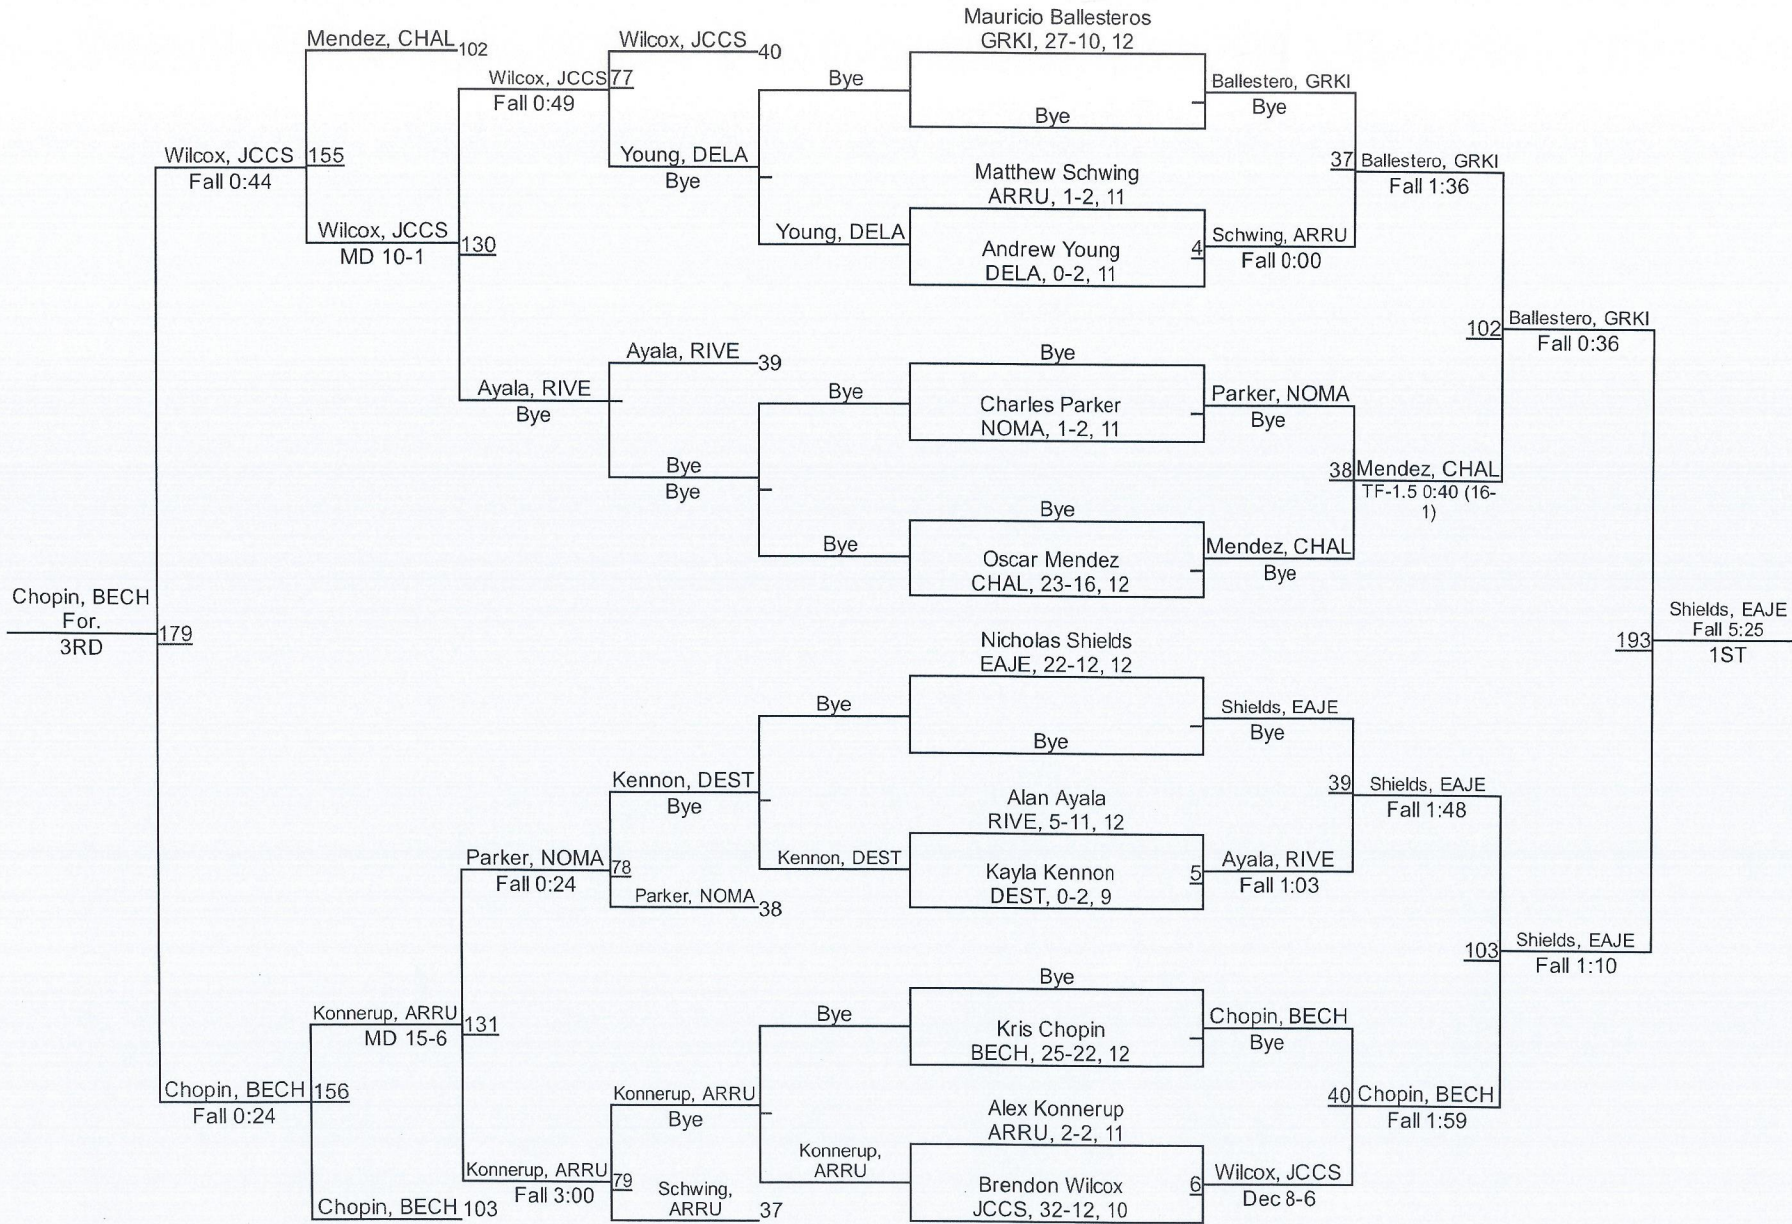

Team Scores

1.	Belle Chasse	163.0
2.	John Curtis Christian School	154.0
3.	Grace King	111.0
4.	Archbishop Shaw	103.0
5.	Archbishop Rummel	101.0
6.	Bonnabel	95.0
7.	DeLaSalle	80.0
8.	Chalmette	74.5
9.	Destrehan	53.0
10.	South Plaquemines	38.0
11.	New Orleans Military and Maritime Academy	31.0
12.	East Jefferson	27.0
13.	Riverdale	24.0
14.	Crescent City	18.0
15.	Holy Rosary School	8.0
16.	Haynes Academy	7.0
17.	L.W. Higgins	0.0

Bruin Invitational

120

Bruin Invitational

160

Bruin Invitational

170

Bruin Invitational