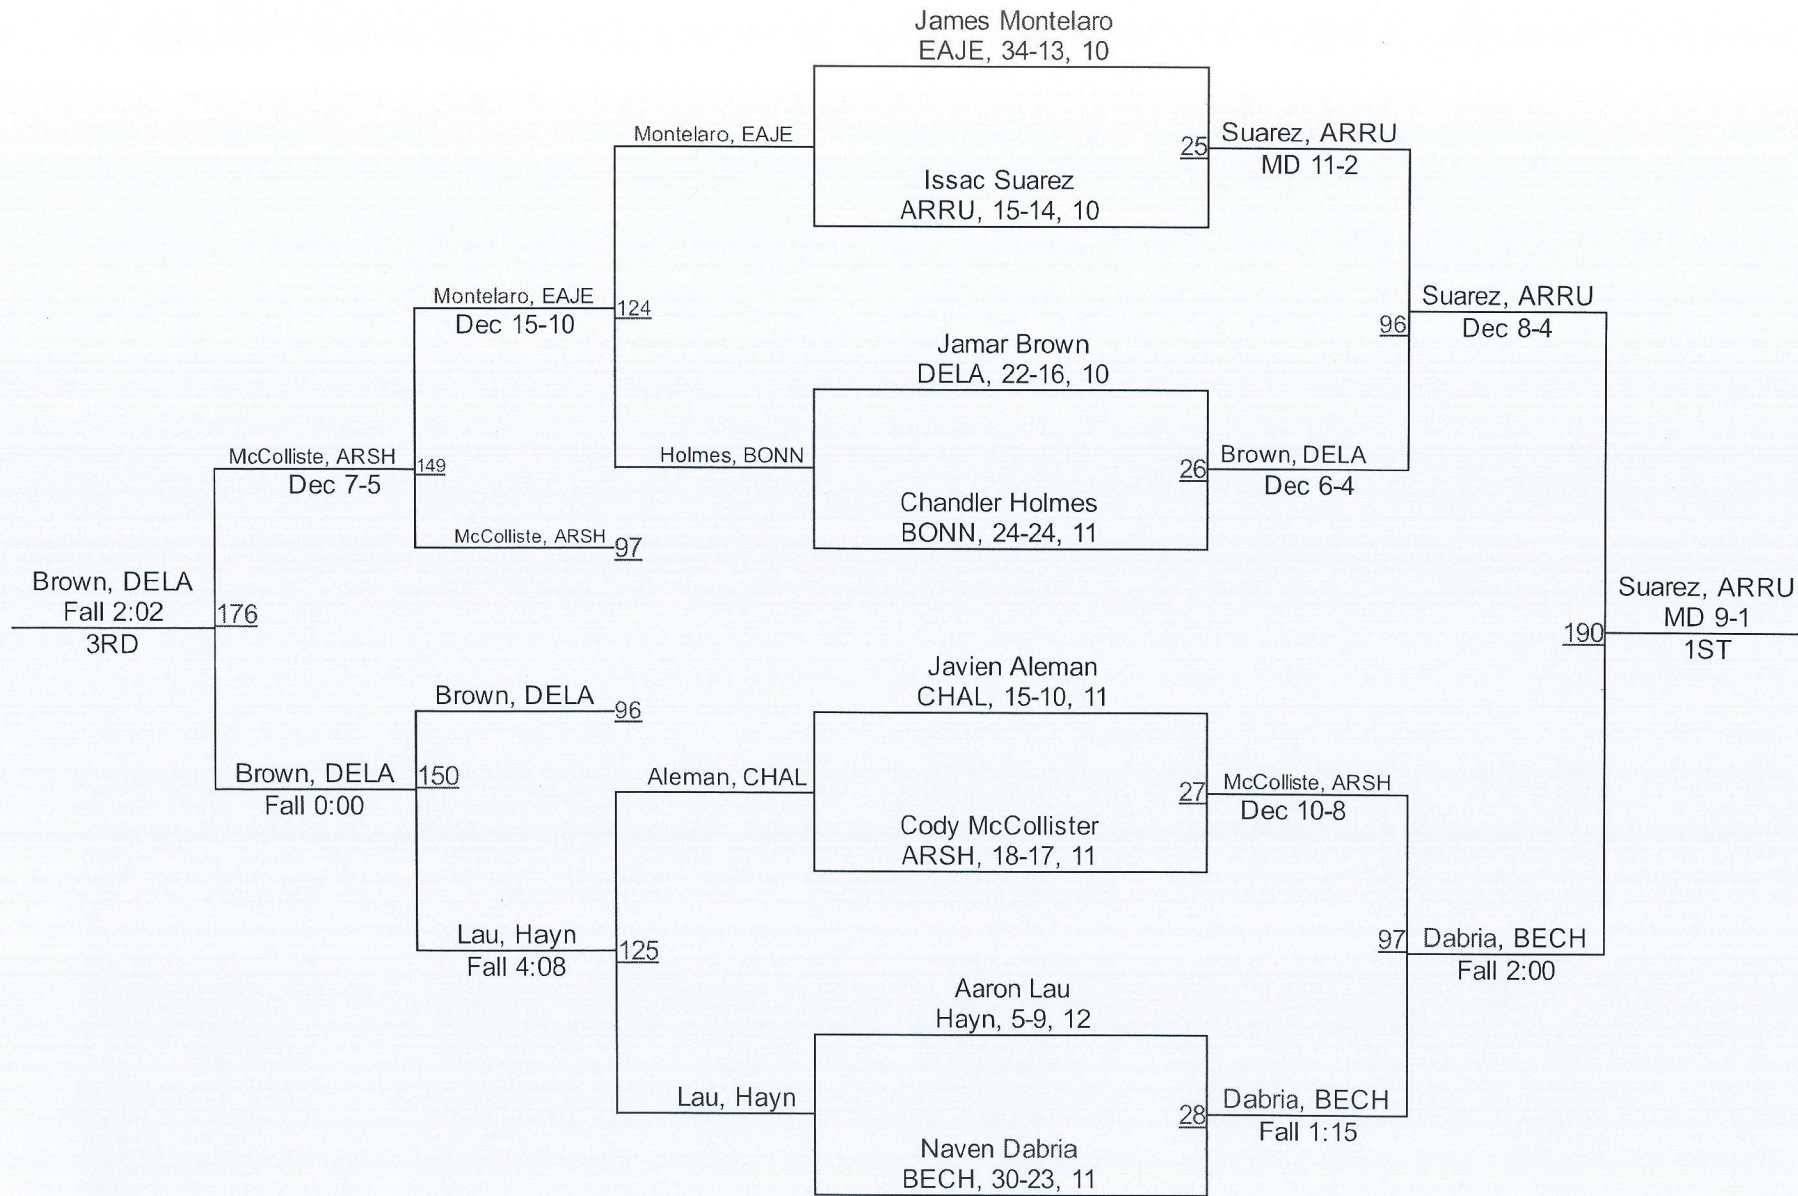

Team Scores

1.	Belle Chasse	163.0
2.	John Curtis Christian School	154.0
3.	Grace King	111.0
4.	Archbishop Shaw	103.0
5.	Archbishop Rummel	101.0
6.	Bonnabel	95.0
7.	DeLaSalle	80.0
8.	Chalmette	74.5
9.	Destrehan	53.0
10.	South Plaquemines	38.0
11.	New Orleans Military and Maritime Academy	31.0
12.	East Jefferson	27.0
13.	Riverdale	24.0
14.	Crescent City	18.0
15.	Holy Rosary School	8.0
16.	Haynes Academy	7.0
17.	L.W. Higgins	0.0

Bruin Invitational

120

Bruin Invitational

160

Bruin Invitational

170

Bruin Invitational