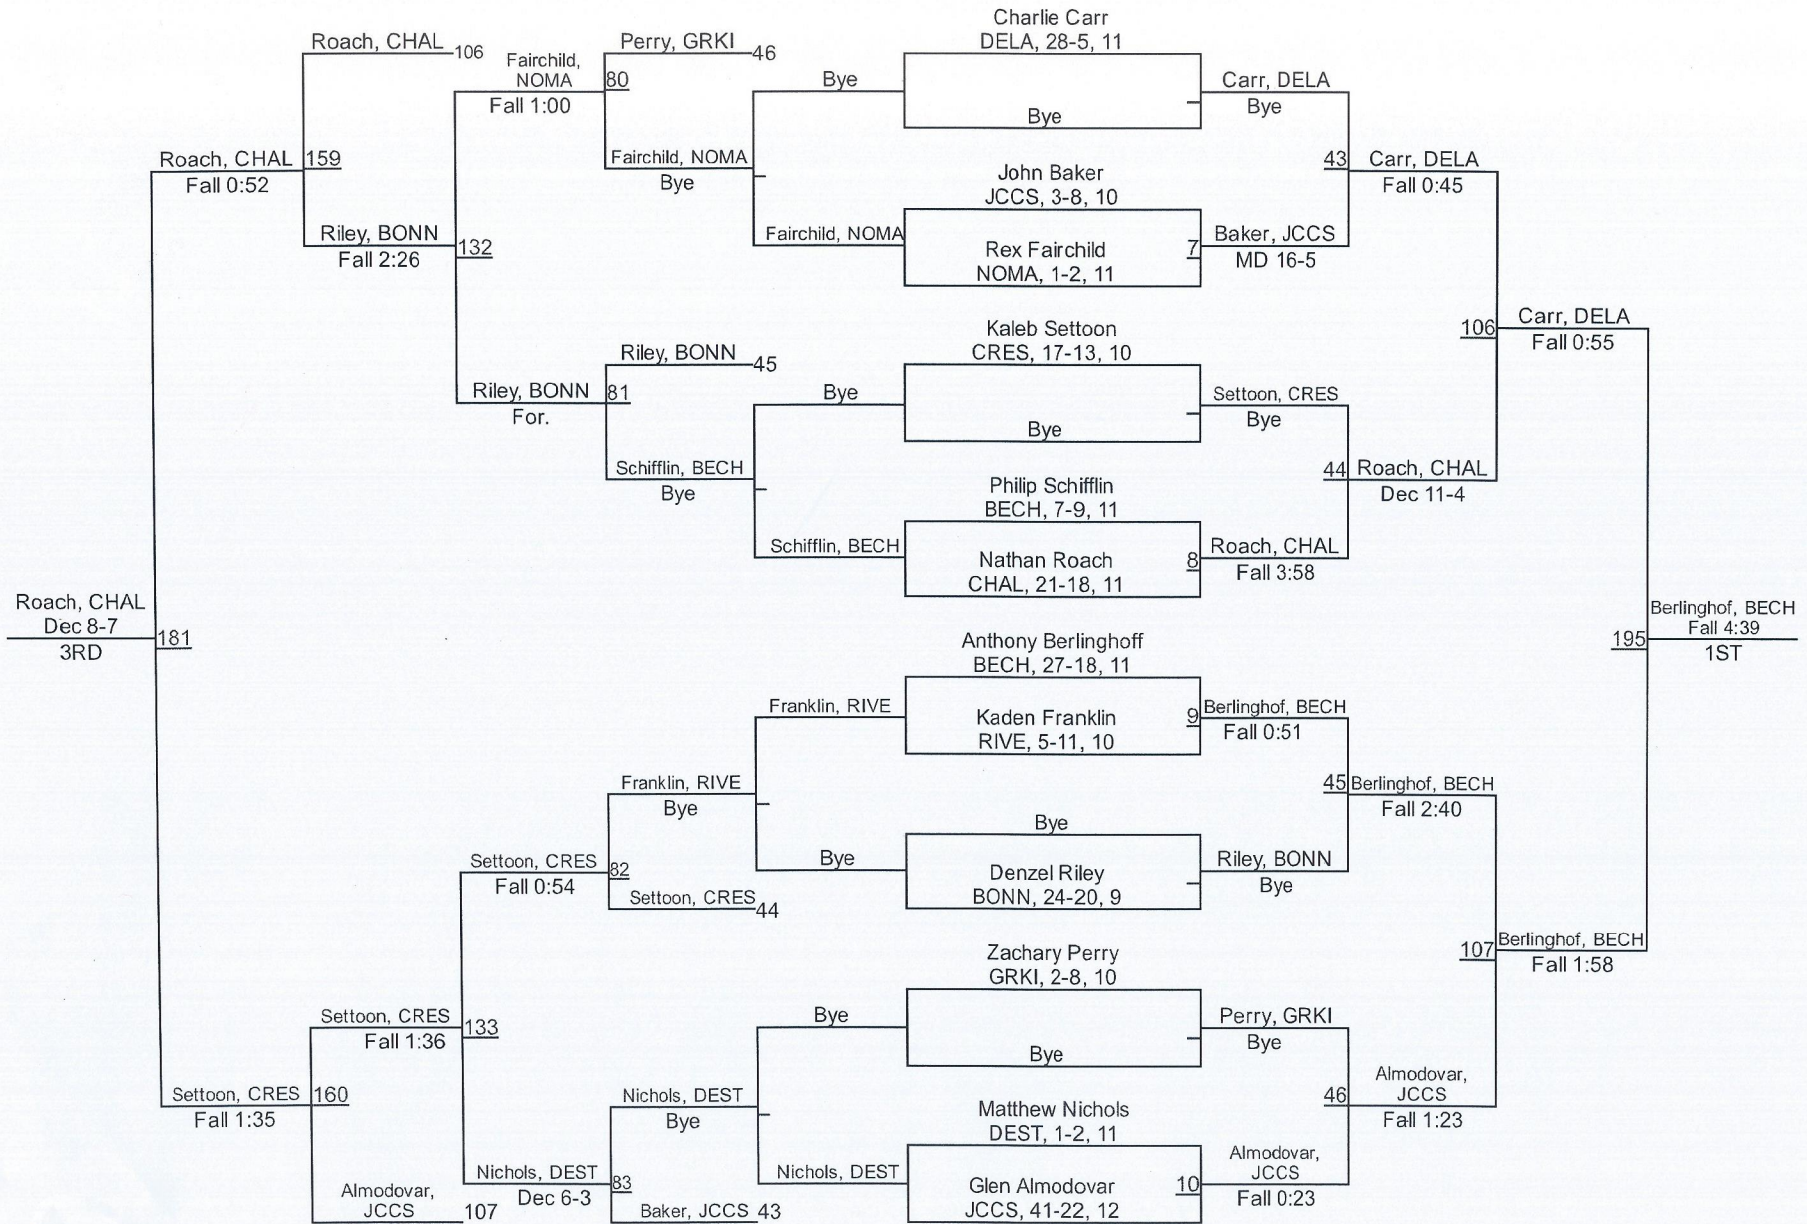

Team Scores

1.	Belle Chasse	163.0
2.	John Curtis Christian School	154.0
3.	Grace King	111.0
4.	Archbishop Shaw	103.0
5.	Archbishop Rummel	101.0
6.	Bonnabel	95.0
7.	DeLaSalle	80.0
8.	Chalmette	74.5
9.	Destrehan	53.0
10.	South Plaquemines	38.0
11.	New Orleans Military and Maritime Academy	31.0
12.	East Jefferson	27.0
13.	Riverdale	24.0
14.	Crescent City	18.0
15.	Holy Rosary School	8.0
16.	Haynes Academy	7.0
17.	L.W. Higgins	0.0

Bruin Invitational

120

Bruin Invitational

160

Bruin Invitational

170

Bruin Invitational