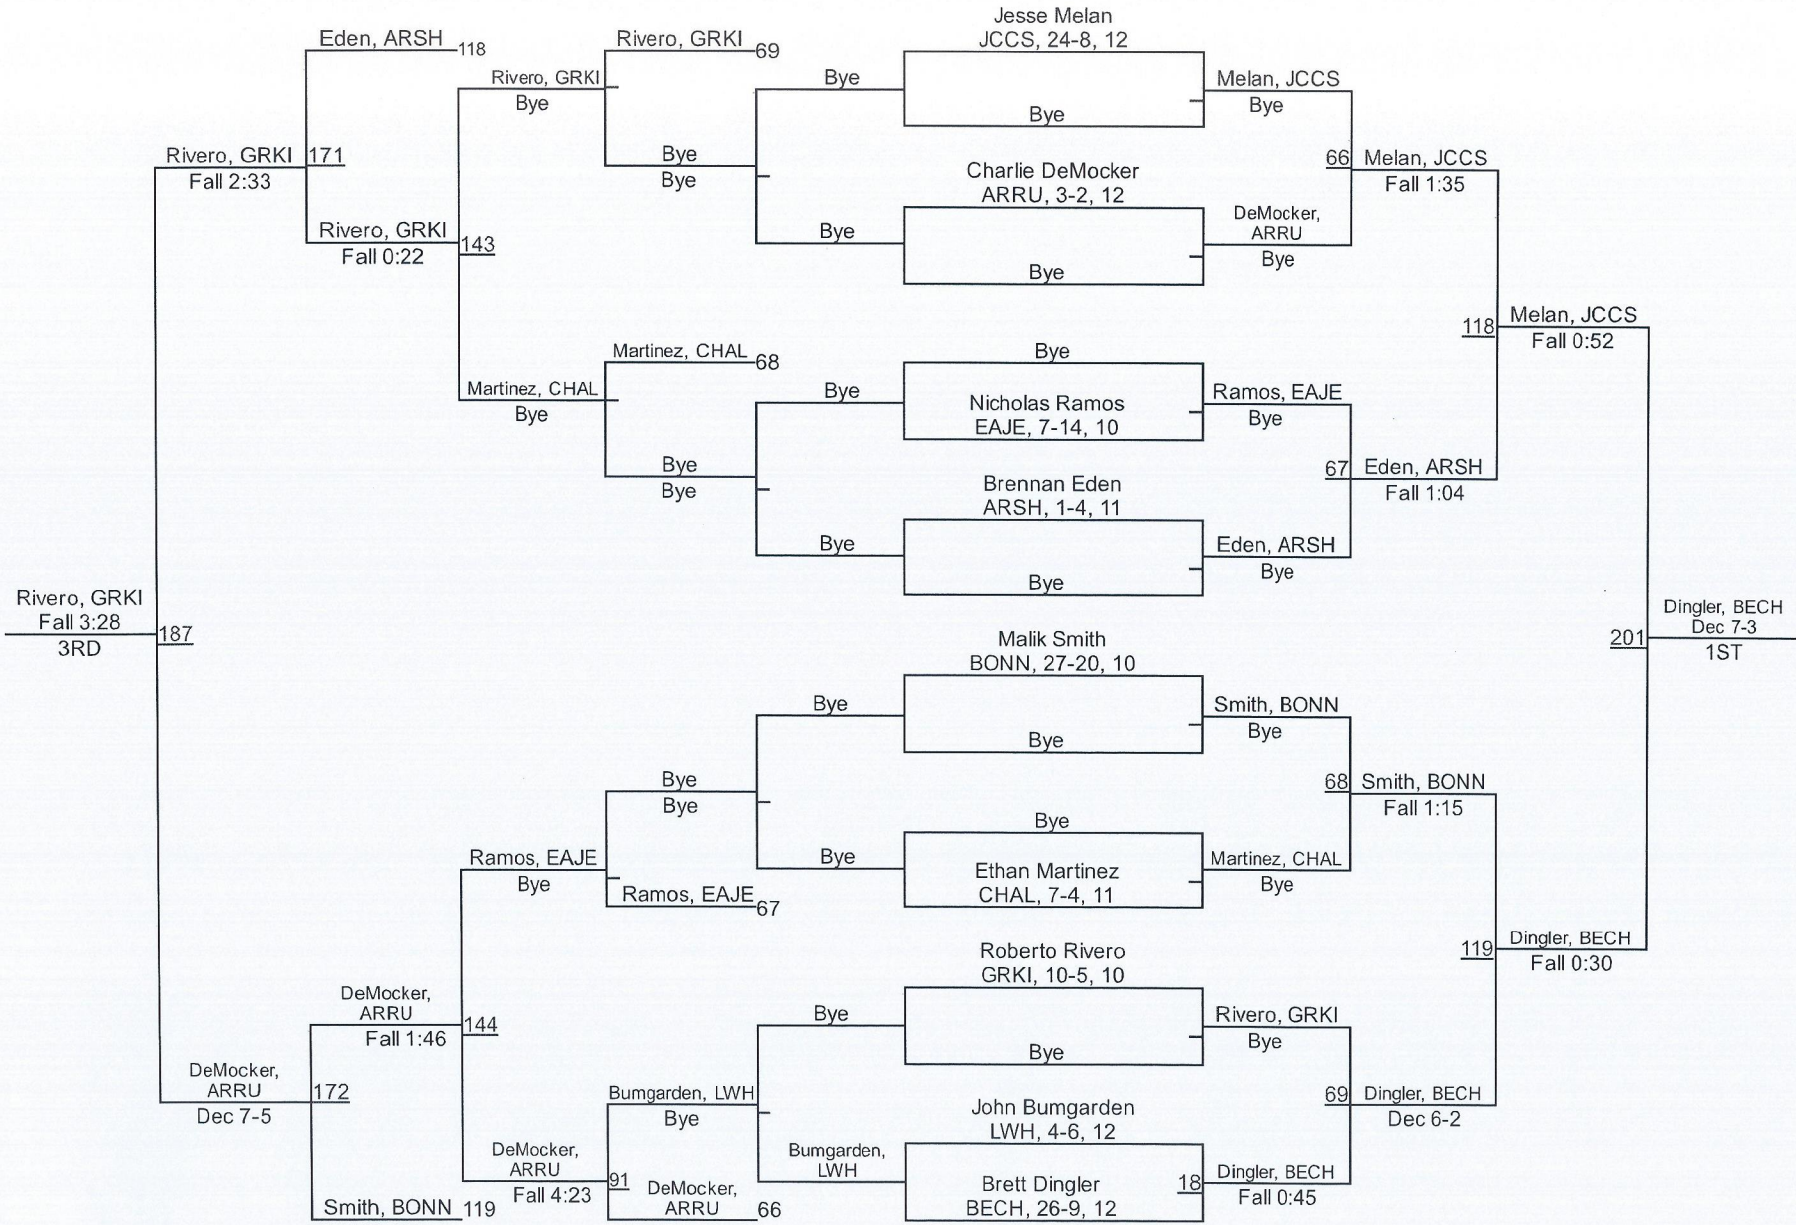

Team Scores

1.	Belle Chasse	163.0
2.	John Curtis Christian School	154.0
3.	Grace King	111.0
4.	Archbishop Shaw	103.0
5.	Archbishop Rummel	101.0
6.	Bonnabel	95.0
7.	DeLaSalle	80.0
8.	Chalmette	74.5
9.	Destrehan	53.0
10.	South Plaquemines	38.0
11.	New Orleans Military and Maritime Academy	31.0
12.	East Jefferson	27.0
13.	Riverdale	24.0
14.	Crescent City	18.0
15.	Holy Rosary School	8.0
16.	Haynes Academy	7.0
17.	L.W. Higgins	0.0

Bruin Invitational

120

Bruin Invitational

160

Bruin Invitational

170

Bruin Invitational