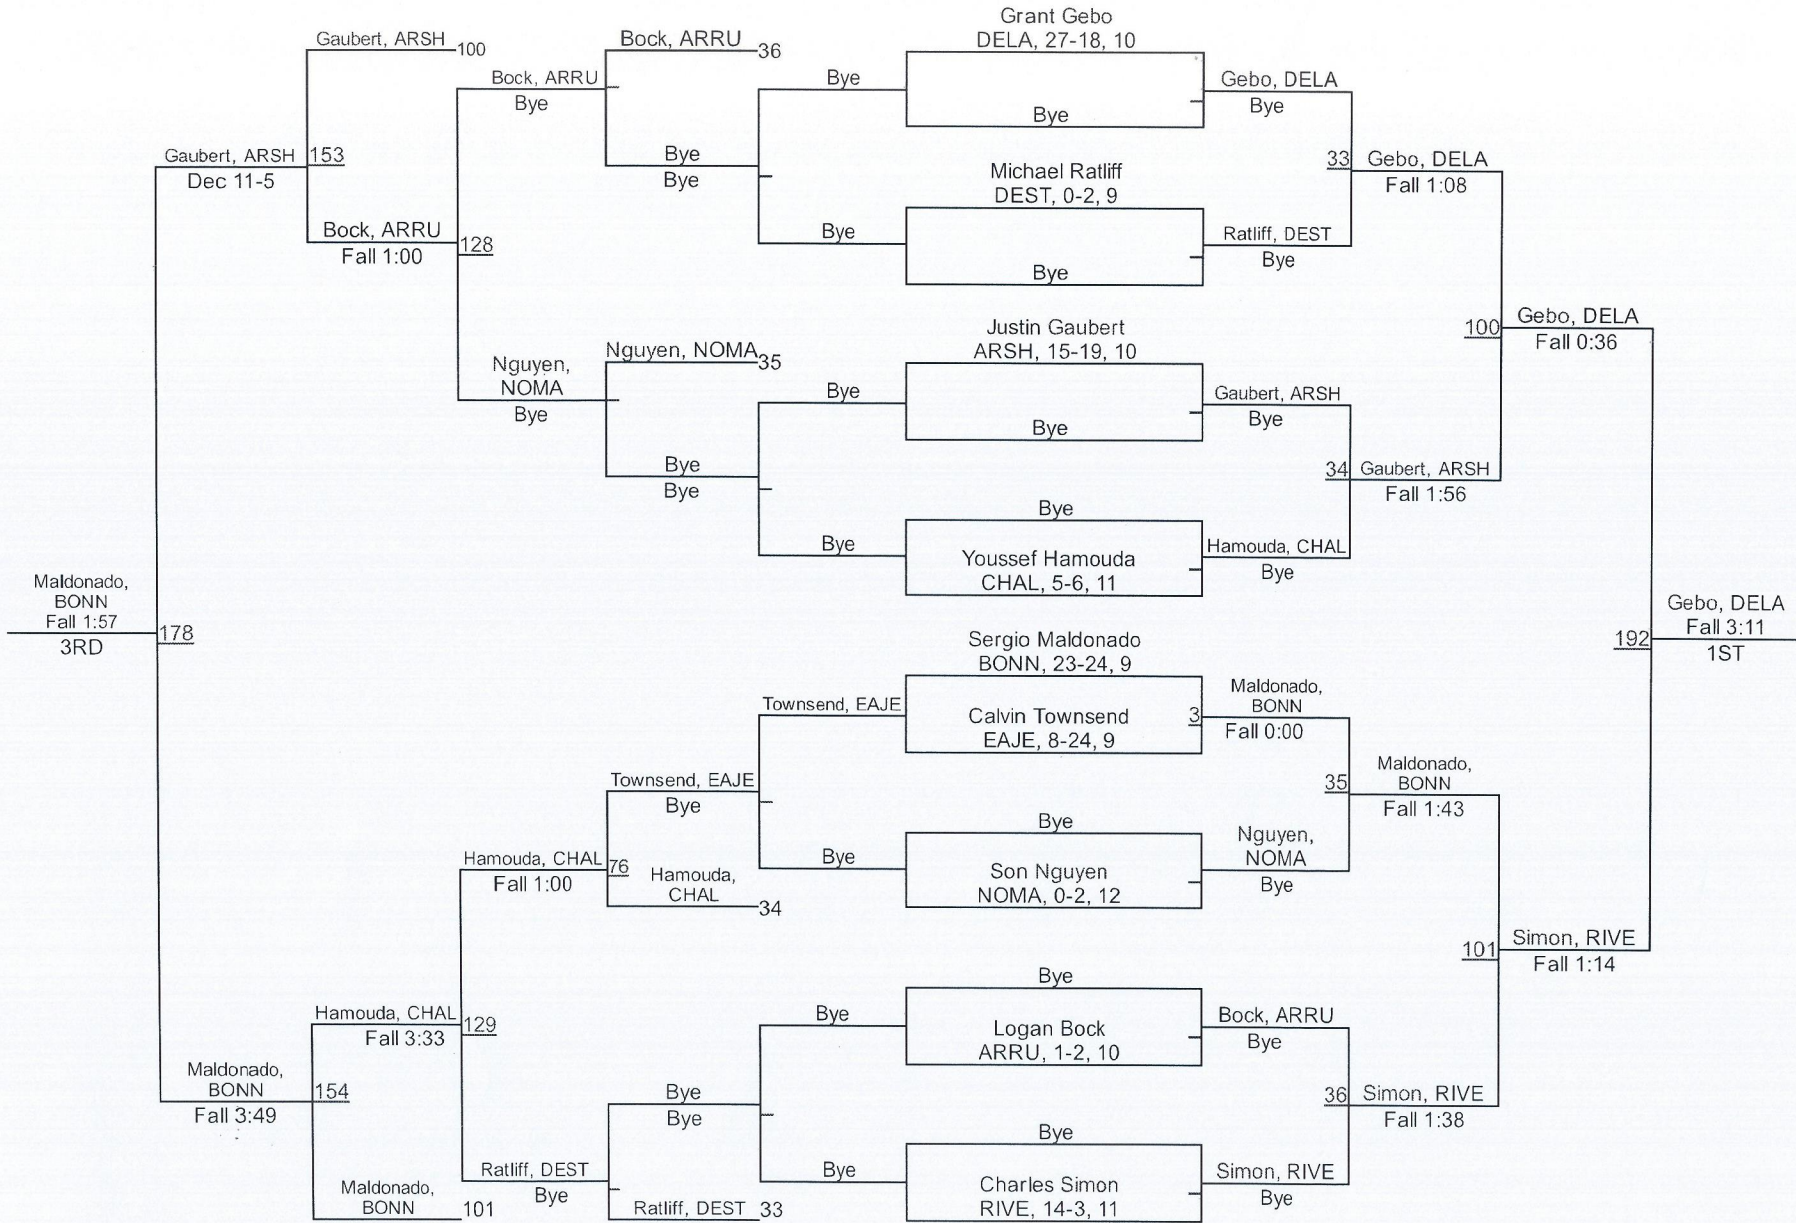

Team Scores

1.	Belle Chasse	163.0
2.	John Curtis Christian School	154.0
3.	Grace King	111.0
4.	Archbishop Shaw	103.0
5.	Archbishop Rummel	101.0
6.	Bonnabel	95.0
7.	DeLaSalle	80.0
8.	Chalmette	74.5
9.	Destrehan	53.0
10.	South Plaquemines	38.0
11.	New Orleans Military and Maritime Academy	31.0
12.	East Jefferson	27.0
13.	Riverdale	24.0
14.	Crescent City	18.0
15.	Holy Rosary School	8.0
16.	Haynes Academy	7.0
17.	L.W. Higgins	0.0

Bruin Invitational

120

Bruin Invitational

160

Bruin Invitational

170

Bruin Invitational