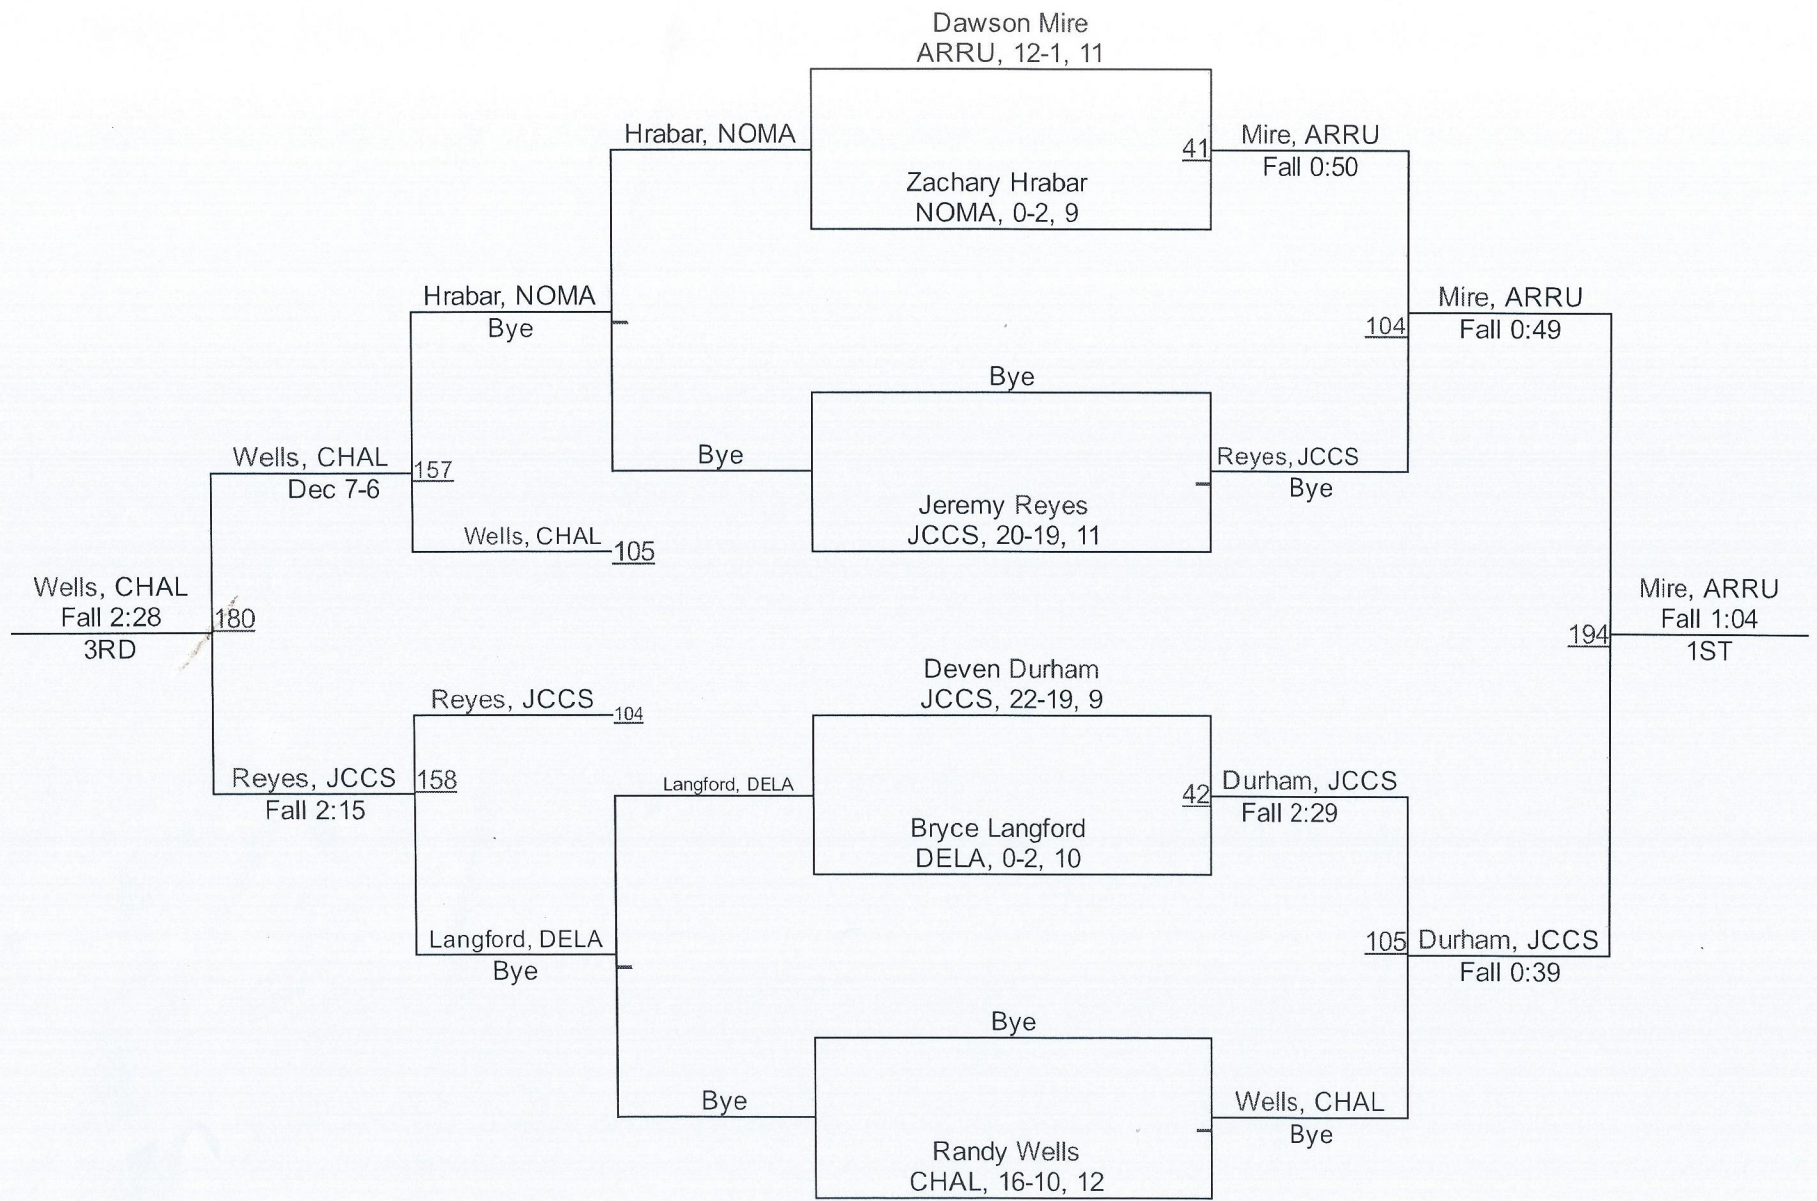

Team Scores

1.	Belle Chasse	163.0
2.	John Curtis Christian School	154.0
3.	Grace King	111.0
4.	Archbishop Shaw	103.0
5.	Archbishop Rummel	101.0
6.	Bonnabel	95.0
7.	DeLaSalle	80.0
8.	Chalmette	74.5
9.	Destrehan	53.0
10.	South Plaquemines	38.0
11.	New Orleans Military and Maritime Academy	31.0
12.	East Jefferson	27.0
13.	Riverdale	24.0
14.	Crescent City	18.0
15.	Holy Rosary School	8.0
16.	Haynes Academy	7.0
17.	L.W. Higgins	0.0

Bruin Invitational

120

Bruin Invitational

160

Bruin Invitational

170

Bruin Invitational