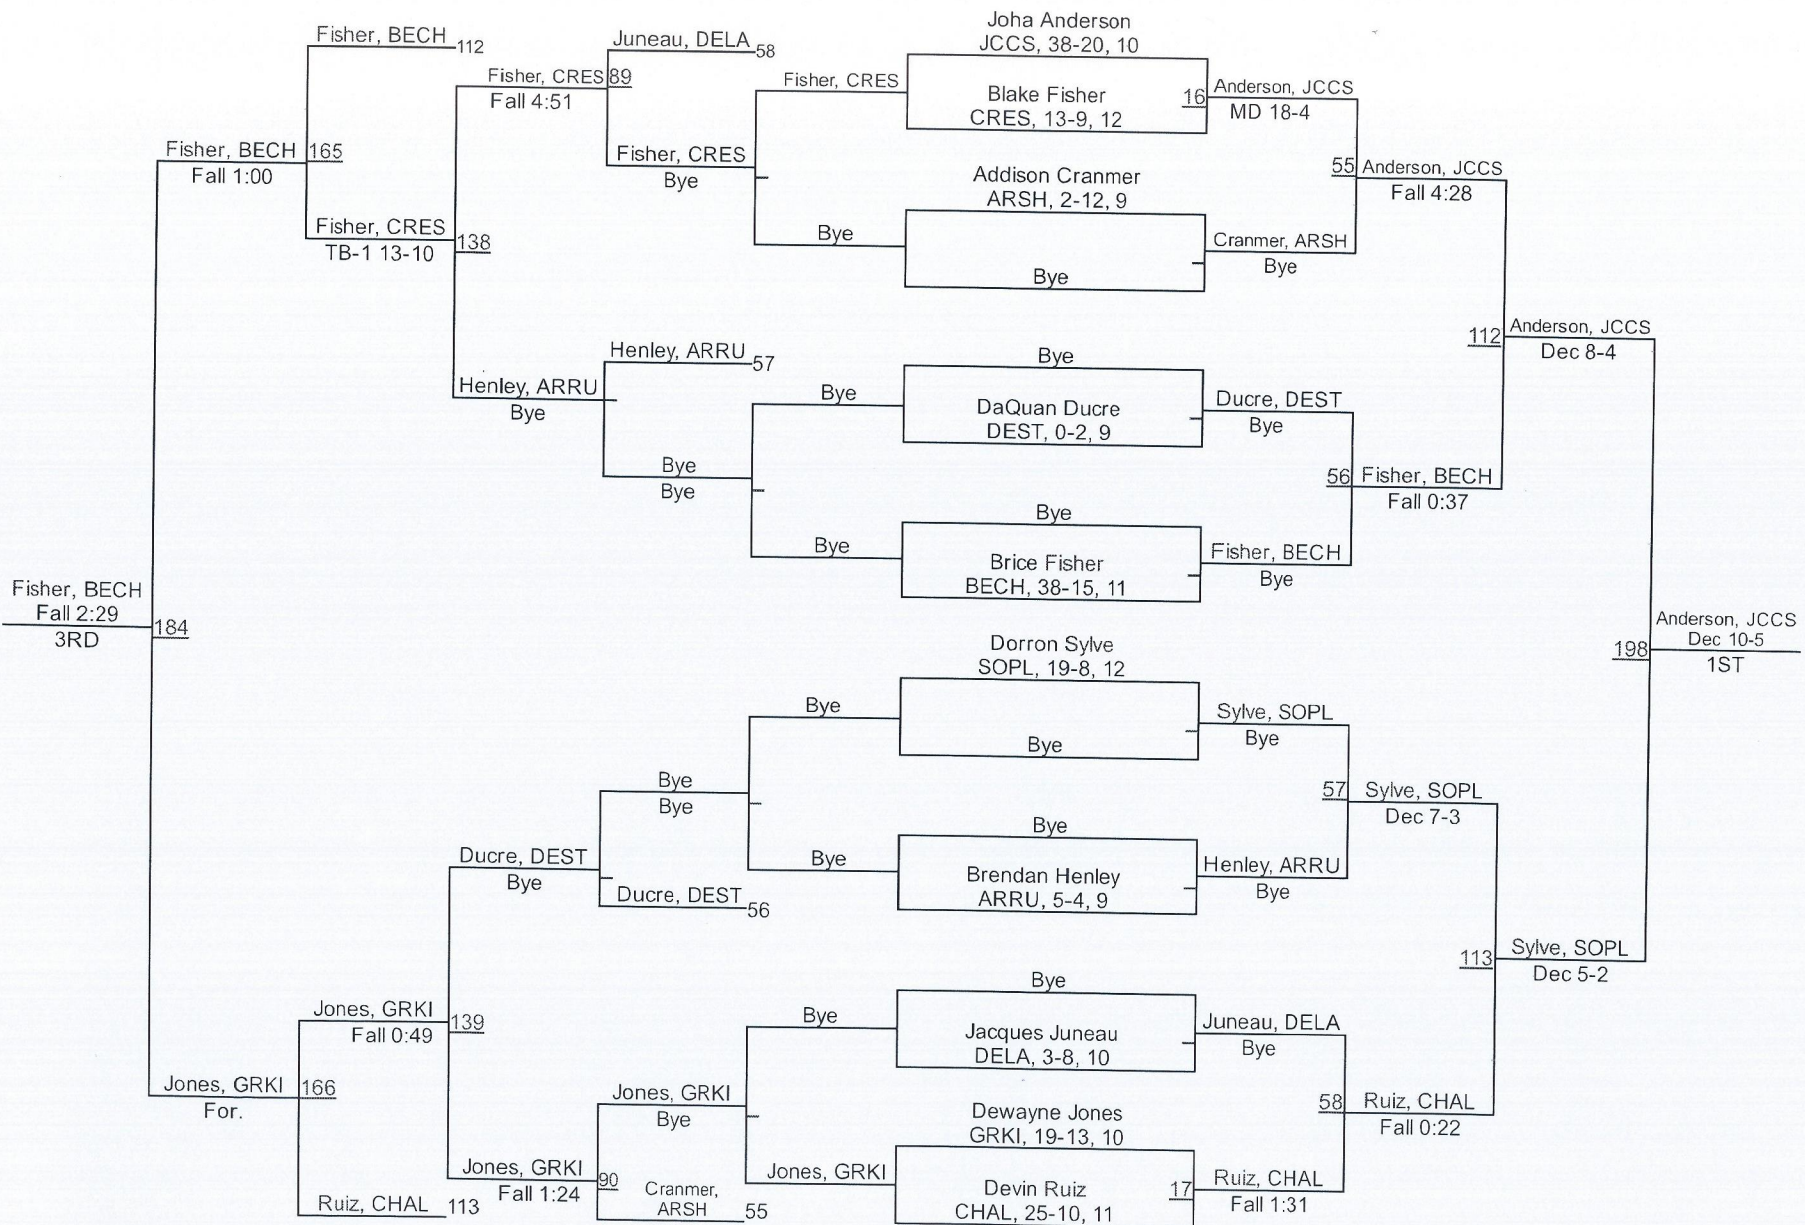

Team Scores

1.	Belle Chasse	163.0
2.	John Curtis Christian School	154.0
3.	Grace King	111.0
4.	Archbishop Shaw	103.0
5.	Archbishop Rummel	101.0
6.	Bonnabel	95.0
7.	DeLaSalle	80.0
8.	Chalmette	74.5
9.	Destrehan	53.0
10.	South Plaquemines	38.0
11.	New Orleans Military and Maritime Academy	31.0
12.	East Jefferson	27.0
13.	Riverdale	24.0
14.	Crescent City	18.0
15.	Holy Rosary School	8.0
16.	Haynes Academy	7.0
17.	L.W. Higgins	0.0

Bruin Invitational

120

Bruin Invitational

160

Bruin Invitational

170

Bruin Invitational