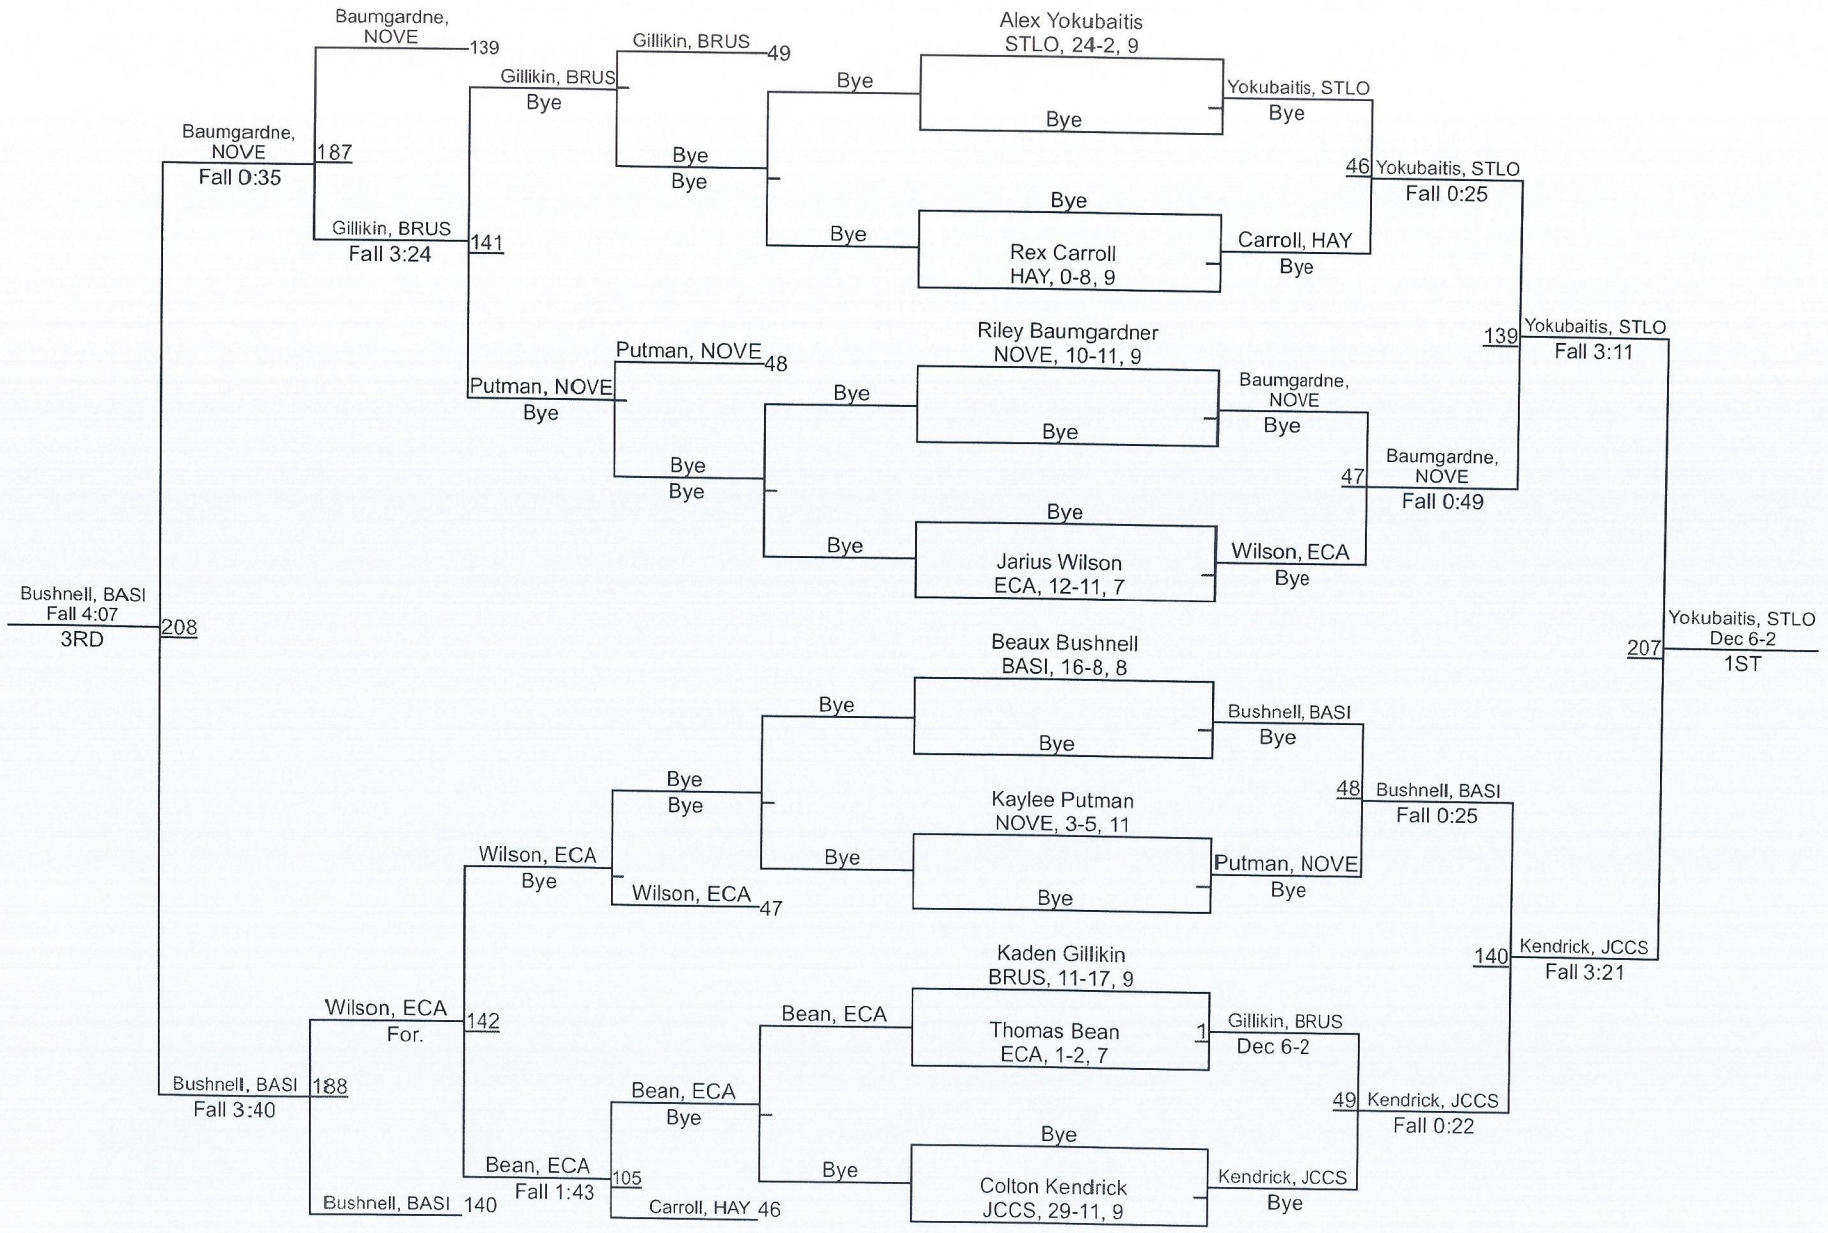

Brusly Invitational – January 7th, 2017

Team Scores

1.	DeLaSalle	205.0
2.	Brusly	163.5
3.	Basile	148.0
4.	John Curtis	131.0
5.	St. Louis	128.5
6.	N. Vermillion	72.0
7.	Evangel	44.0
8.	Church Point	40.0
8.	Dunham	40.0
10.	S. Plaquemines	38.0
11.	Kaplan	35.0
12.	Loyola	24.0
13.	Crescent City	18.0
14.	Episcopal	16.0
15.	Haynes	5.0

2017 Brusly Invitational

2017 Brusly Invitational

113

2017 Brusly Invitational

120

2017 Brusly Invitational

145

2017 Brusly Invitational