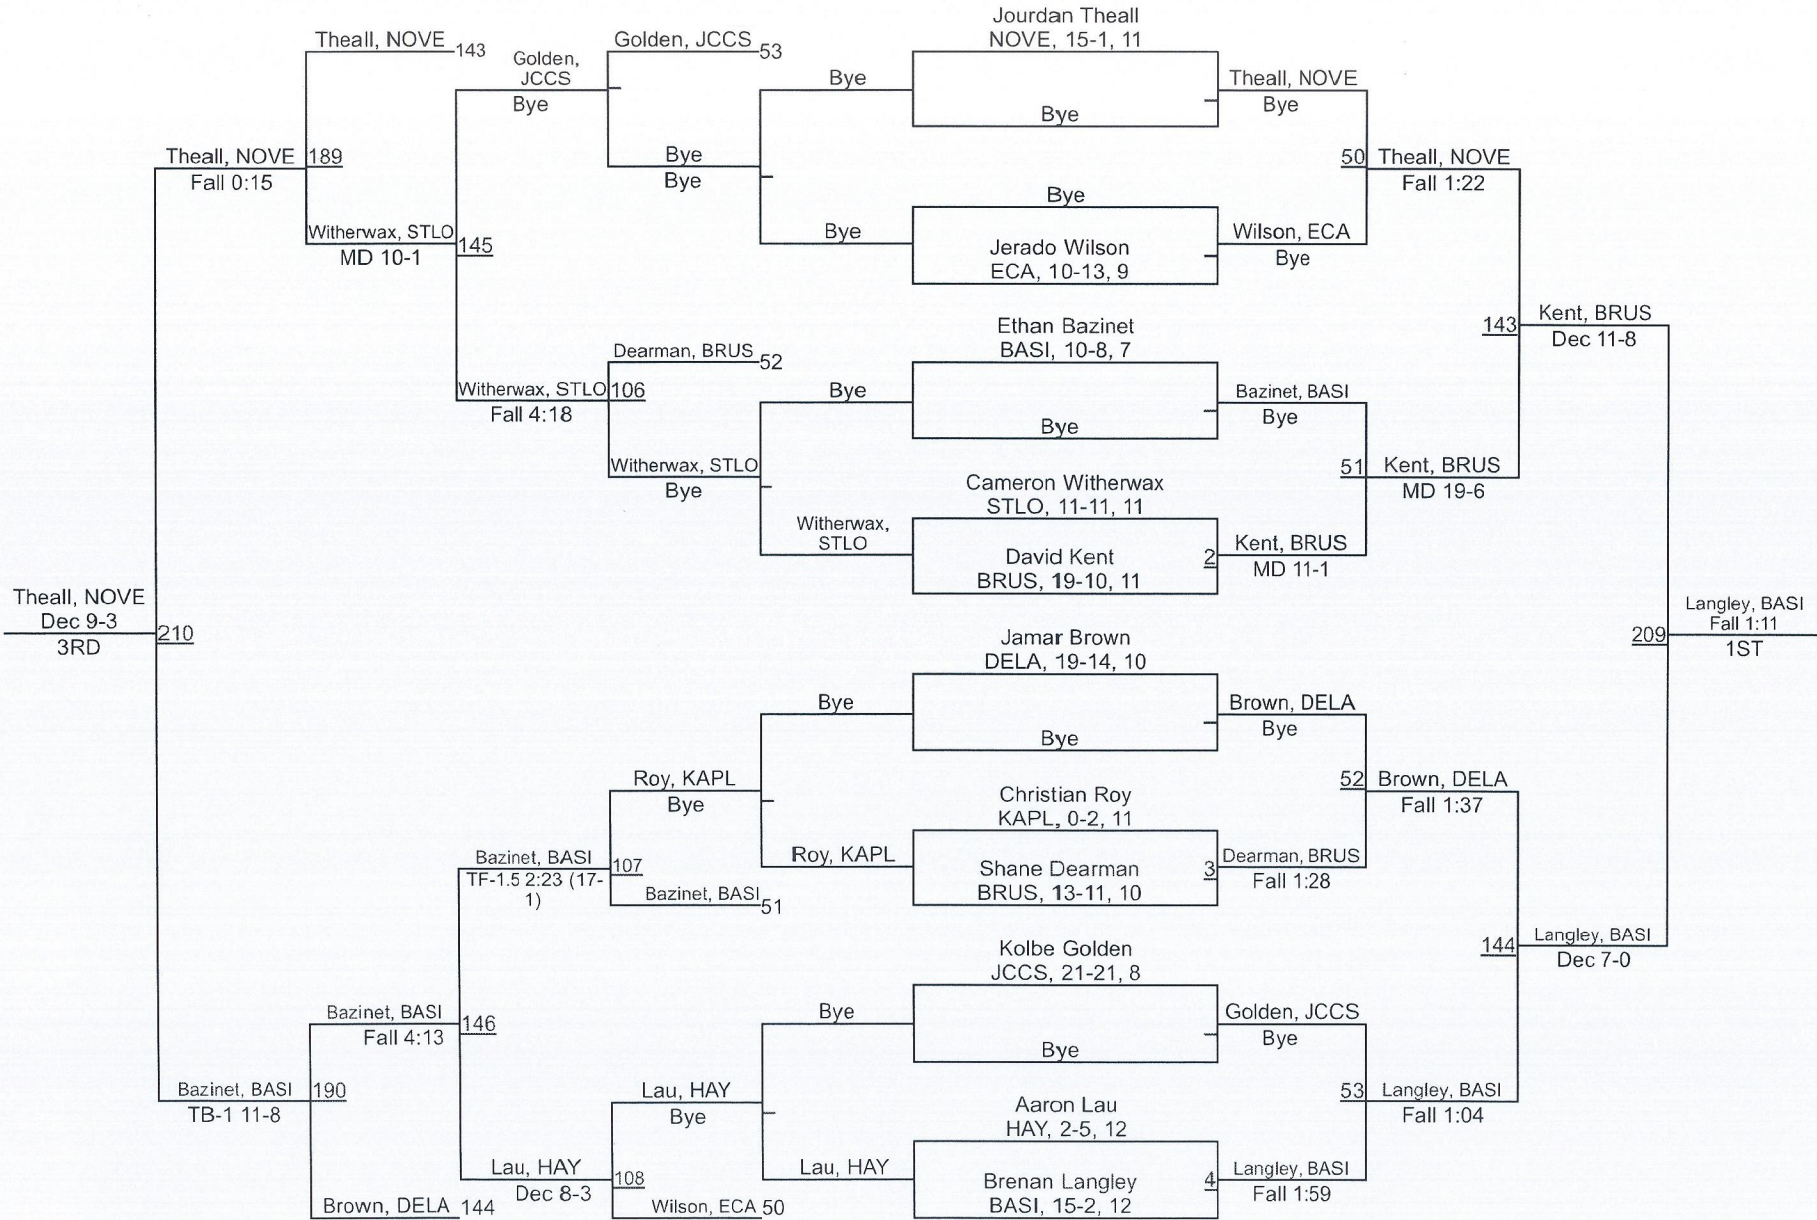

Brusly Invitational – January 7th, 2017

Team Scores

1.	DeLaSalle	205.0
2.	Brusly	163.5
3.	Basile	148.0
4.	John Curtis	131.0
5.	St. Louis	128.5
6.	N. Vermillion	72.0
7.	Evangel	44.0
8.	Church Point	40.0
8.	Dunham	40.0
10.	S. Plaquemines	38.0
11.	Kaplan	35.0
12.	Loyola	24.0
13.	Crescent City	18.0
14.	Episcopal	16.0
15.	Haynes	5.0

2017 Brusly Invitational

2017 Brusly Invitational

113

2017 Brusly Invitational

120

2017 Brusly Invitational

145

2017 Brusly Invitational