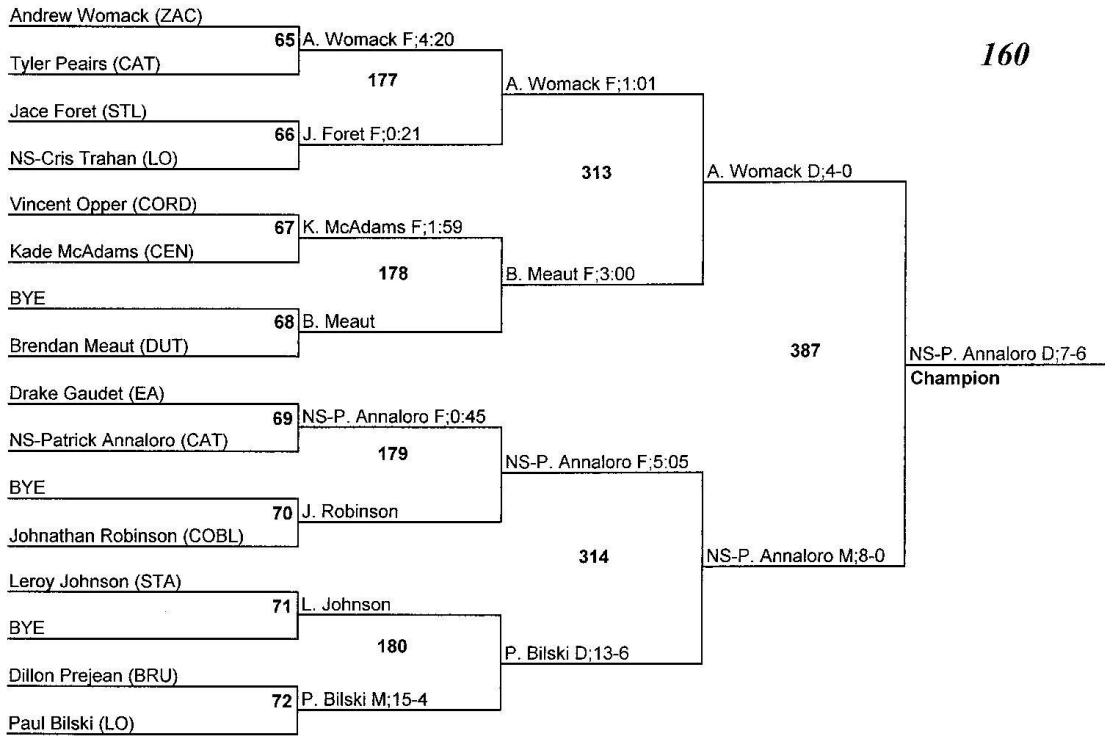

## 2011 Central Invitational Tournament

**160**

**NS-P. Annaloro D;7-6  
Champion**