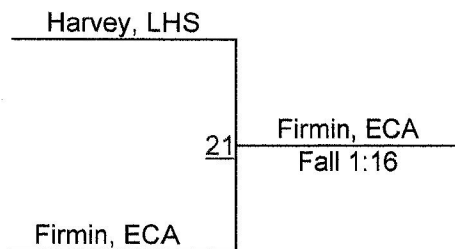

Eagle Open

285

Round 1

Round 2

Round 3

WRESTLERS

D.J. Harvey, LHS, 0-4, &n

Thomas Firmin, ECA, 1-1, 11