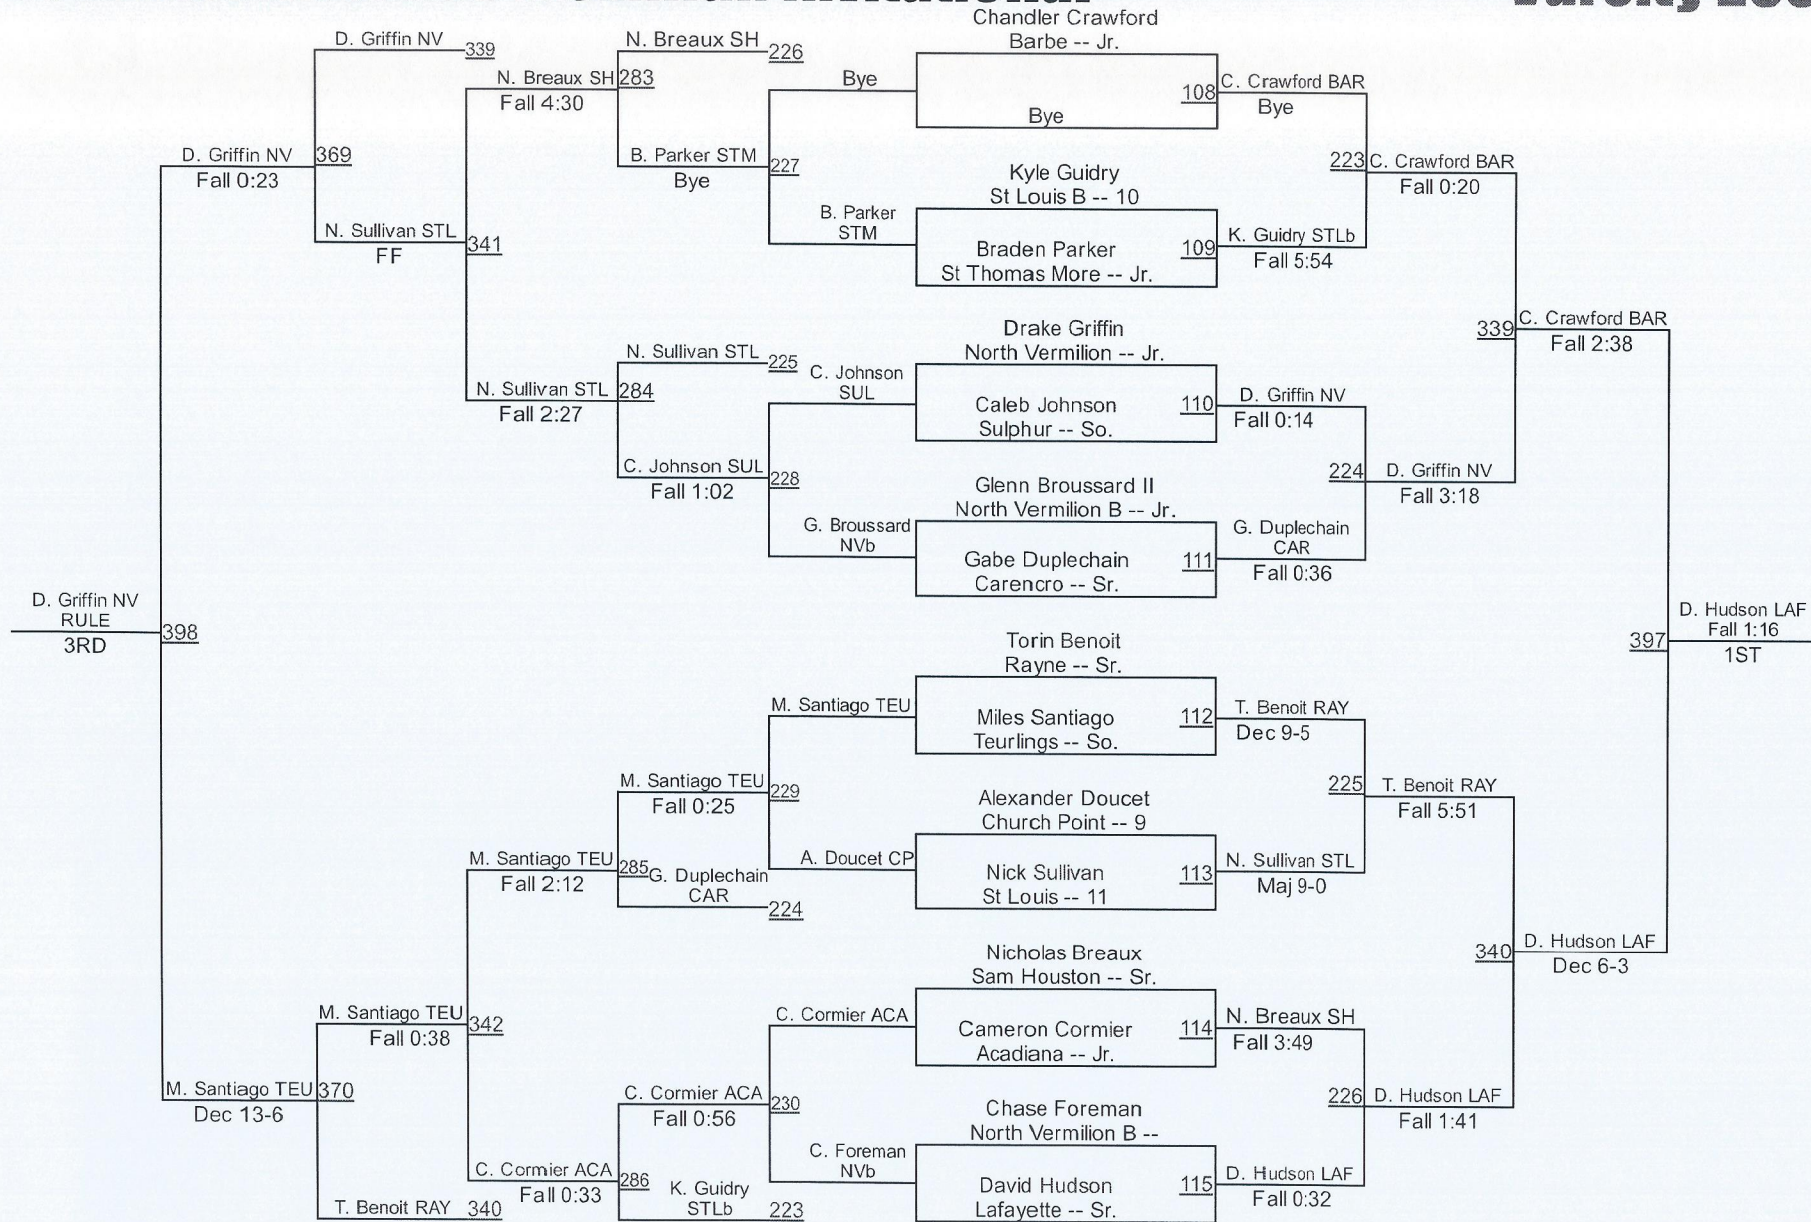

10th Annual Jacob McMillan Invitational

Varsity 160

10th Annual Jacob McMillan Invitational

Varsity 170

10th Annual Jacob McMillan Invitational

Varsity 182

10th Annual Jacob McMillan Invitational

Varsity 195

10th Annual Jacob McMillan Invitational

Varsity 220

10th Annual Jacob McMillan Invitational

Varsity 285

Team Scores on 12/17/2016 06:25 p.m.

1. Teurlings	TEU	185.0
2. Rayne	RAY	155.0
3. Comeaux	COM	148.5
4. St Louis	STL	144.0
5. Lafayette	LAF	119.0
6. North Vermilion	NV	116.0
7. Barbe	BAR	97.0
8. Basile	BAS	94.5
9. Sulphur	SUL	91.0
10. Carencro	CAR	68.0
11. Sam Houston	SH	59.0
12. Acadiana	ACA	57.0
13. Church Point	CP	39.0
14. Northside	NSI	34.0
15. St Thomas More	STM	3.0
16. Acadiana B	ACAb	0.0
17. Barbe B	BARb	0.0
18. Basile B	BASb	0.0
19. Carencro B	CARb	0.0
20. Comeaux B	COMb	0.0
21. Lafayette B	LAFb	0.0
22. North Vermilion B	NVb	0.0
23. Northside B	NSIb	0.0
24. Rayne B	RAYb	0.0
25. Sam Houston B	SHb	0.0
26. South Cameron	SC	0.0
27. St Louis B	STLb	0.0
28. Teurlings B	TEUb	0.0