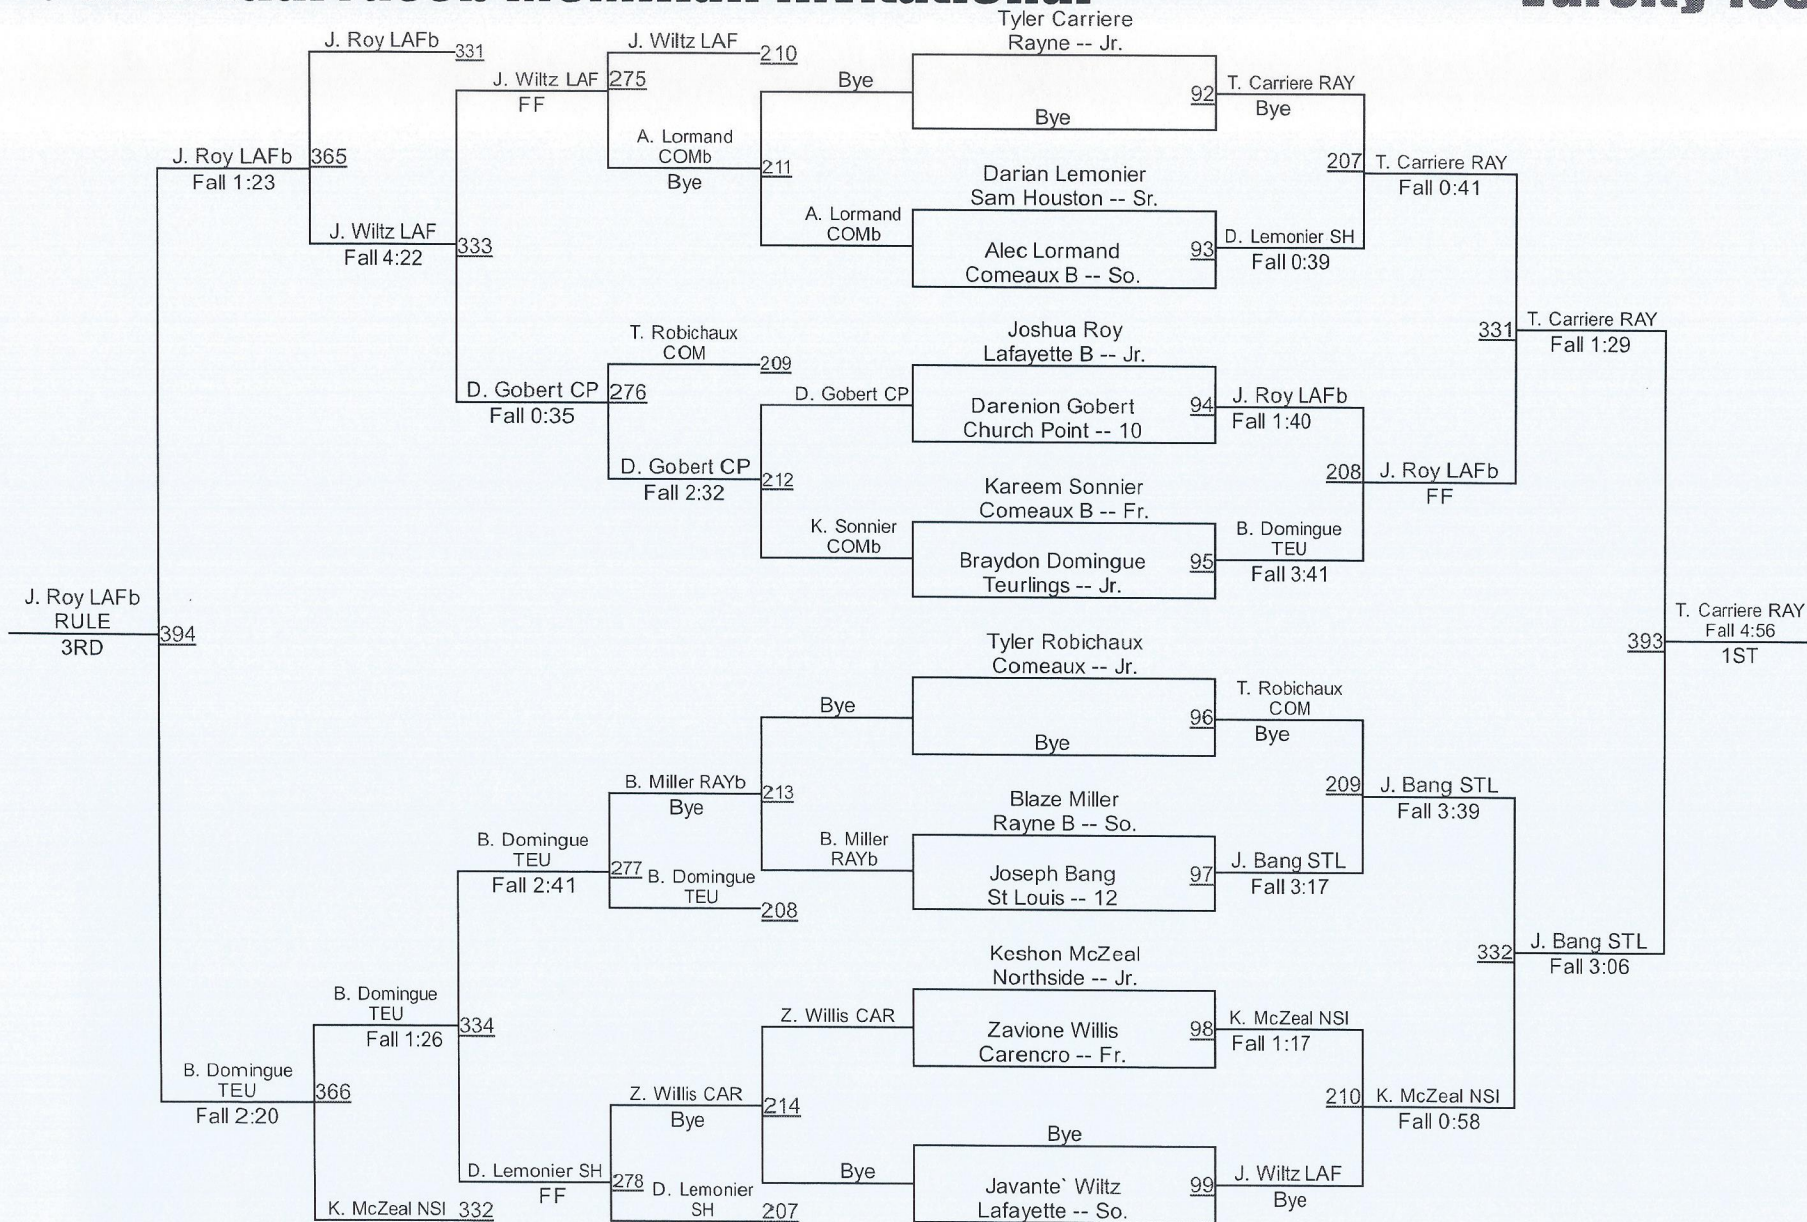

10th Annual Jacob McMillan Invitational

Varsity 160

10th Annual Jacob McMillan Invitational

Varsity 170

10th Annual Jacob McMillan Invitational

Varsity 182

10th Annual Jacob McMillan Invitational

Varsity 195

10th Annual Jacob McMillan Invitational

Varsity 220

10th Annual Jacob McMillan Invitational

Varsity 285

Team Scores on 12/17/2016 06:25 p.m.

1. Teurlings	TEU	185.0
2. Rayne	RAY	155.0
3. Comeaux	COM	148.5
4. St Louis	STL	144.0
5. Lafayette	LAF	119.0
6. North Vermilion	NV	116.0
7. Barbe	BAR	97.0
8. Basile	BAS	94.5
9. Sulphur	SUL	91.0
10. Carencro	CAR	68.0
11. Sam Houston	SH	59.0
12. Acadiana	ACA	57.0
13. Church Point	CP	39.0
14. Northside	NSI	34.0
15. St Thomas More	STM	3.0
16. Acadiana B	ACAb	0.0
17. Barbe B	BARb	0.0
18. Basile B	BASb	0.0
19. Carencro B	CARb	0.0
20. Comeaux B	COMb	0.0
21. Lafayette B	LAFb	0.0
22. North Vermilion B	NVb	0.0
23. Northside B	NSIb	0.0
24. Rayne B	RAYb	0.0
25. Sam Houston B	SHb	0.0
26. South Cameron	SC	0.0
27. St Louis B	STLb	0.0
28. Teurlings B	TEUb	0.0