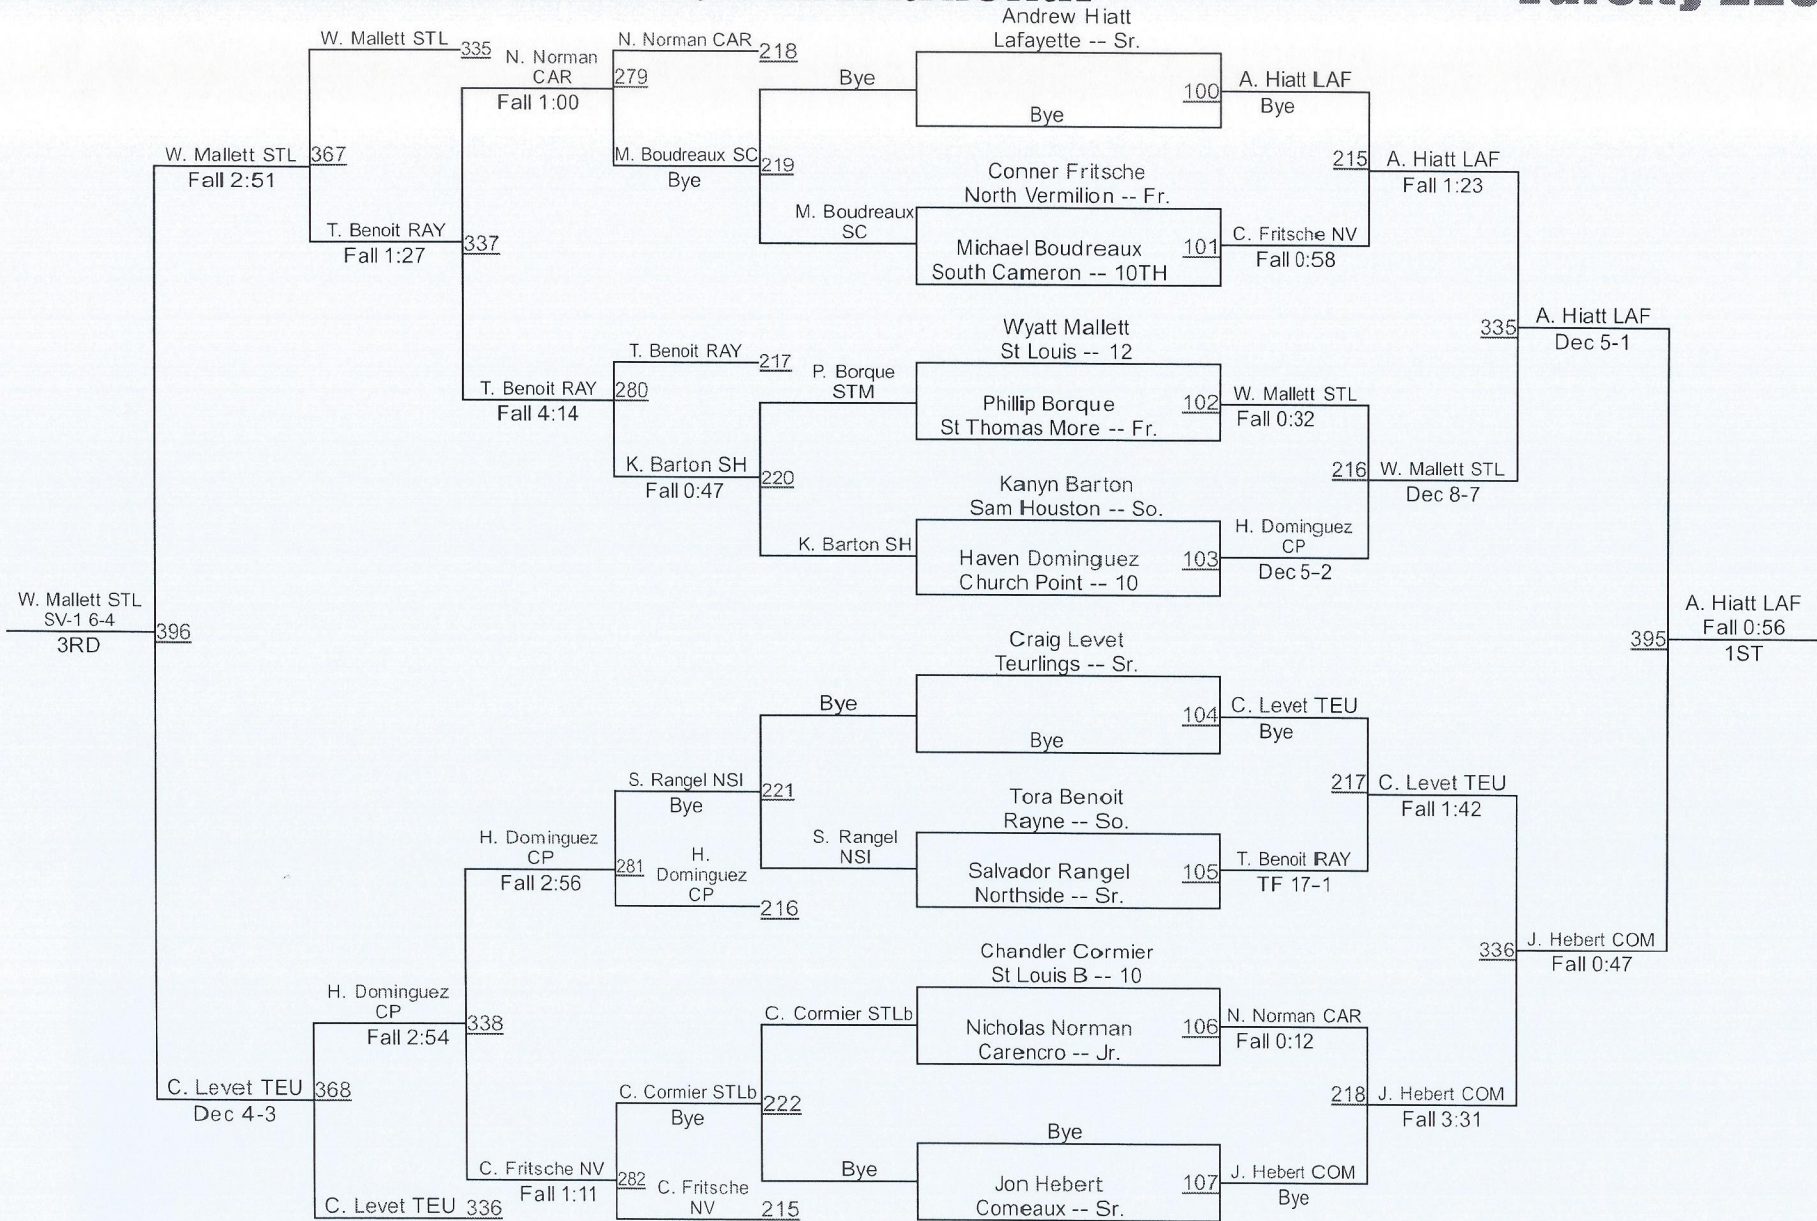

10th Annual Jacob McMillan Invitational

Varsity 160

10th Annual Jacob McMillan Invitational

Varsity 170

10th Annual Jacob McMillan Invitational

Varsity 182

10th Annual Jacob McMillan Invitational

Varsity 195

10th Annual Jacob McMillan Invitational

Varsity 220

10th Annual Jacob McMillan Invitational

Varsity 285

Team Scores on 12/17/2016 06:25 p.m.

1. Teurlings	TEU	185.0
2. Rayne	RAY	155.0
3. Comeaux	COM	148.5
4. St Louis	STL	144.0
5. Lafayette	LAF	119.0
6. North Vermilion	NV	116.0
7. Barbe	BAR	97.0
8. Basile	BAS	94.5
9. Sulphur	SUL	91.0
10. Carencro	CAR	68.0
11. Sam Houston	SH	59.0
12. Acadiana	ACA	57.0
13. Church Point	CP	39.0
14. Northside	NSI	34.0
15. St Thomas More	STM	3.0
16. Acadiana B	ACAb	0.0
17. Barbe B	BARb	0.0
18. Basile B	BASb	0.0
19. Carencro B	CARb	0.0
20. Comeaux B	COMb	0.0
21. Lafayette B	LAFb	0.0
22. North Vermilion B	NVb	0.0
23. Northside B	NSIb	0.0
24. Rayne B	RAYb	0.0
25. Sam Houston B	SHb	0.0
26. South Cameron	SC	0.0
27. St Louis B	STLb	0.0
28. Teurlings B	TEUb	0.0