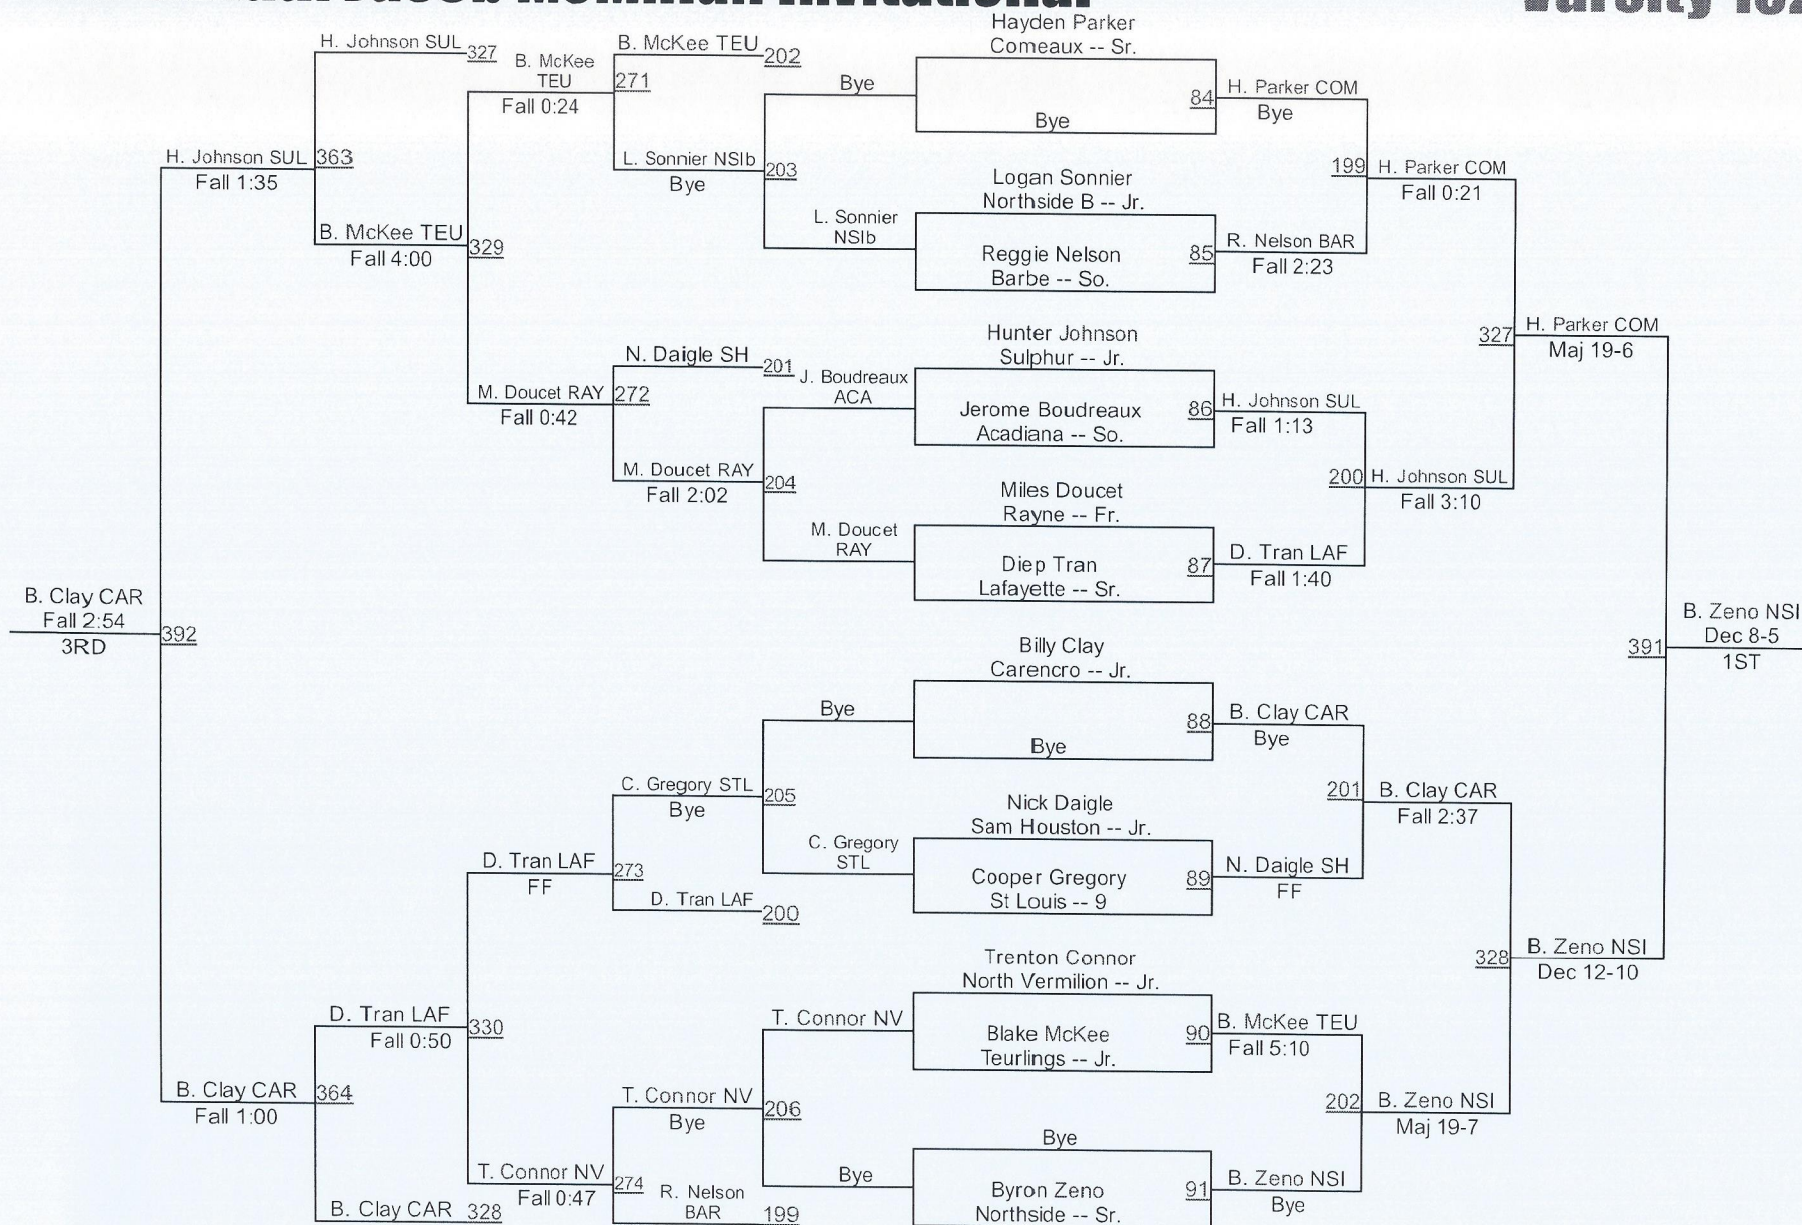

10th Annual Jacob McMillan Invitational

Varsity 160

10th Annual Jacob McMillan Invitational

Varsity 170

10th Annual Jacob McMillan Invitational

Varsity 182

10th Annual Jacob McMillan Invitational

Varsity 195

10th Annual Jacob McMillan Invitational

Varsity 220

10th Annual Jacob McMillan Invitational

Varsity 285

Team Scores on 12/17/2016 06:25 p.m.

1. Teurlings	TEU	185.0
2. Rayne	RAY	155.0
3. Comeaux	COM	148.5
4. St Louis	STL	144.0
5. Lafayette	LAF	119.0
6. North Vermilion	NV	116.0
7. Barbe	BAR	97.0
8. Basile	BAS	94.5
9. Sulphur	SUL	91.0
10. Carencro	CAR	68.0
11. Sam Houston	SH	59.0
12. Acadiana	ACA	57.0
13. Church Point	CP	39.0
14. Northside	NSI	34.0
15. St Thomas More	STM	3.0
16. Acadiana B	ACAb	0.0
17. Barbe B	BARb	0.0
18. Basile B	BASb	0.0
19. Carencro B	CARb	0.0
20. Comeaux B	COMb	0.0
21. Lafayette B	LAFb	0.0
22. North Vermilion B	NVb	0.0
23. Northside B	NSIb	0.0
24. Rayne B	RAYb	0.0
25. Sam Houston B	SHb	0.0
26. South Cameron	SC	0.0
27. St Louis B	STLb	0.0
28. Teurlings B	TEUb	0.0