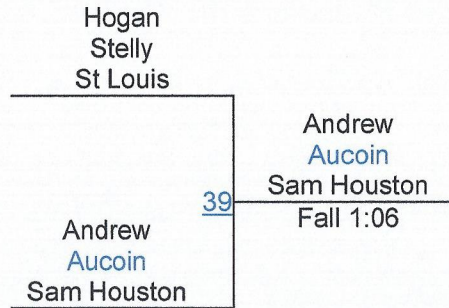

4TH

2nd Annual Southwest Shoot Out

High School 126

Round 1

Round 2

Round 3

A. Aucoin (Sam Houston)

1ST

E. Savoy (Barbe)

2ND

H. Stelly (St Louis)

3RD

2nd Annual Southwest Shoot Out

High School 132

Round 1

Brennan Taylor Sulphur B	Brennan Taylor Sulphur B
Brandt Guillote Grand Lake	Fall 2:26
1	