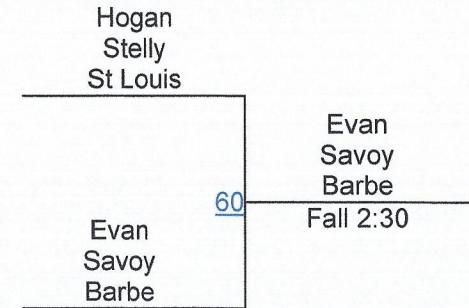

4TH

2nd Annual Southwest Shoot Out

High School 126

Round 1

Round 2

Round 3

A. Aucoin (Sam Houston)

1ST

E. Savoy (Barbe)

2ND

H. Stelly (St Louis)

3RD

2nd Annual Southwest Shoot Out

High School 132

Round 1

Brennan Taylor Sulphur B	Brennan Taylor Sulphur B
Brandt Guillote Grand Lake	Fall 2:26
1	