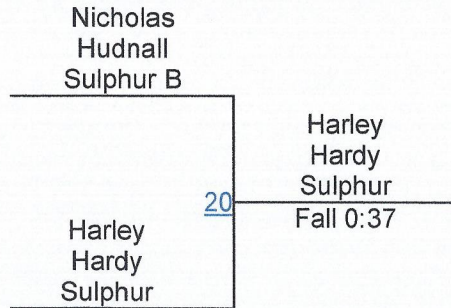

2nd Annual Southwest Shoot Out

High School 170

Round 1