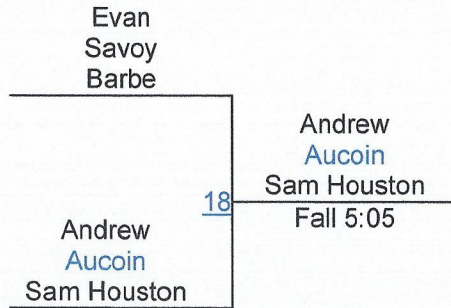

Cody White Barbe		Jacob Rowland St Louis
Jacob Rowland St Louis	65	Dec 9-3

J. Rowland (St Louis)

1ST

C. White (Barbe)

2ND

G. Como (Sulphur)

3RD

D. St. Germain (Sulphur)

4TH

2nd Annual Southwest Shoot Out

High School 126

Round 1

Round 2

Round 3

A. Aucoin (Sam Houston)

1ST

E. Savoy (Barbe)

2ND

H. Stelly (St Louis)

3RD

2nd Annual Southwest Shoot Out

High School 132

Round 1

Brennan Taylor Sulphur B	Brennan Taylor Sulphur B
Brandt Guillote Grand Lake	Fall 2:26
1	