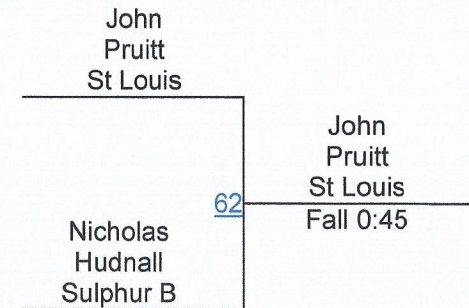

Joseph Bang St Louis B	Andrew Pousson St Louis Fall 1:05
Andrew Pousson St Louis	75

J. Bang (St Louis B)
5TH

2nd Annual Southwest Shoot Out

High School 170

Round 1

Round 2

Round 3

H. Hardy (Sulphur)

1ST

J. Pruitt (St Louis)

2ND

N. Hudnall (Sulphur B)

3RD

2nd Annual Southwest Shoot Out

High School 182

Round 1