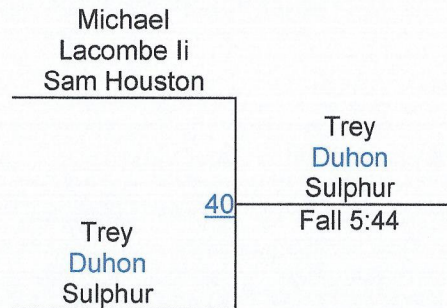

4TH

2nd Annual Southwest Shoot Out

High School 152

Round 1

Round 2

Round 3

T. Duhon (Sulphur)

1ST