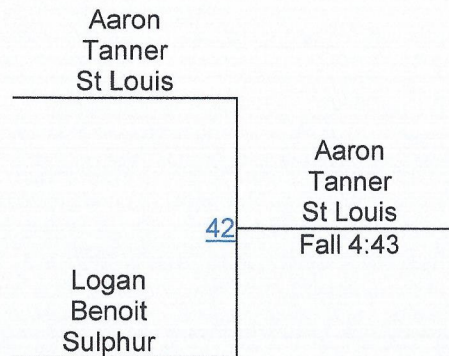

J. Dudley (Sulphur B)
5TH

2nd Annual Southwest Shoot Out

High School 285

Round 1

Round 2

Round 3

A. Tanner (St Louis)

1ST