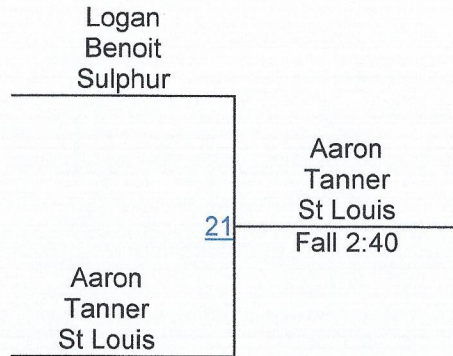

2nd Annual Southwest Shoot Out

High School 285

Round 1