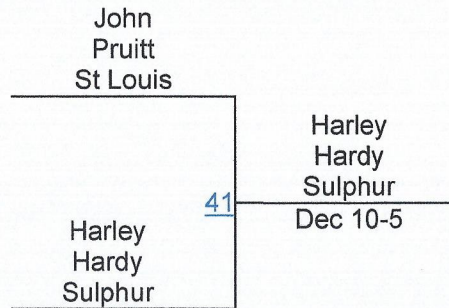

Joseph Bang St Louis B	Andrew Pousson St Louis Fall 1:05
Andrew Pousson St Louis	75

J. Bang (St Louis B)
5TH

2nd Annual Southwest Shoot Out

High School 170

Round 1

Round 2

Round 3

H. Hardy (Sulphur)