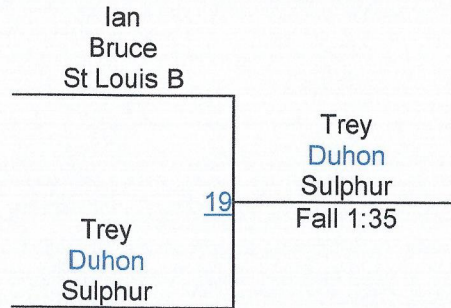

Round 2

Marshall Fox Sulphur B	Tristan Norwood Sam Houston
Tristan Norwood Sam Houston	34
Fall 0:34	

Thomas Adams Sulphur	Anica Logan Grand Lake
Anica Logan Grand Lake	35
Fall 0:32	

Round 3

Marshall Fox Sulphur B	Marshall Fox Sulphur B
Thomas Adams Sulphur	68
Inj. 0:00	

Tristan Norwood Sam Houston	Anica Logan Grand Lake
Anica Logan Grand Lake	69
Fall 0:45	

A. Logan (Grand Lake)

1ST

T. Norwood (Sam Houston)

2ND

M. Fox (Sulphur B)

3RD

T. Adams (Sulphur)

4TH

2nd Annual Southwest Shoot Out

High School 152

Round 1

Round 2

Round 3

T. Duhon (Sulphur)

1ST