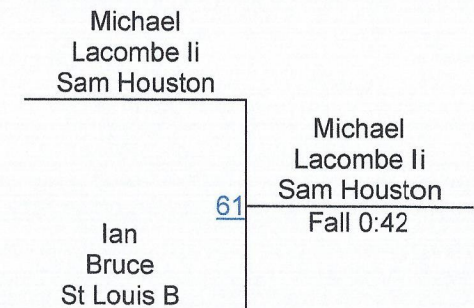

4TH

2nd Annual Southwest Shoot Out

High School 152

Round 1

Round 2

Round 3

T. Duhon (Sulphur)

1ST

M. Lacombe li (Sam Houston)

2ND

I. Bruce (St Louis B)

3RD

2nd Annual Southwest Shoot Out

High School 160

Round 1

Trent Newman St Louis B	Trent Newman St Louis B Dec 7-1
Joseph Bang St Louis B	3