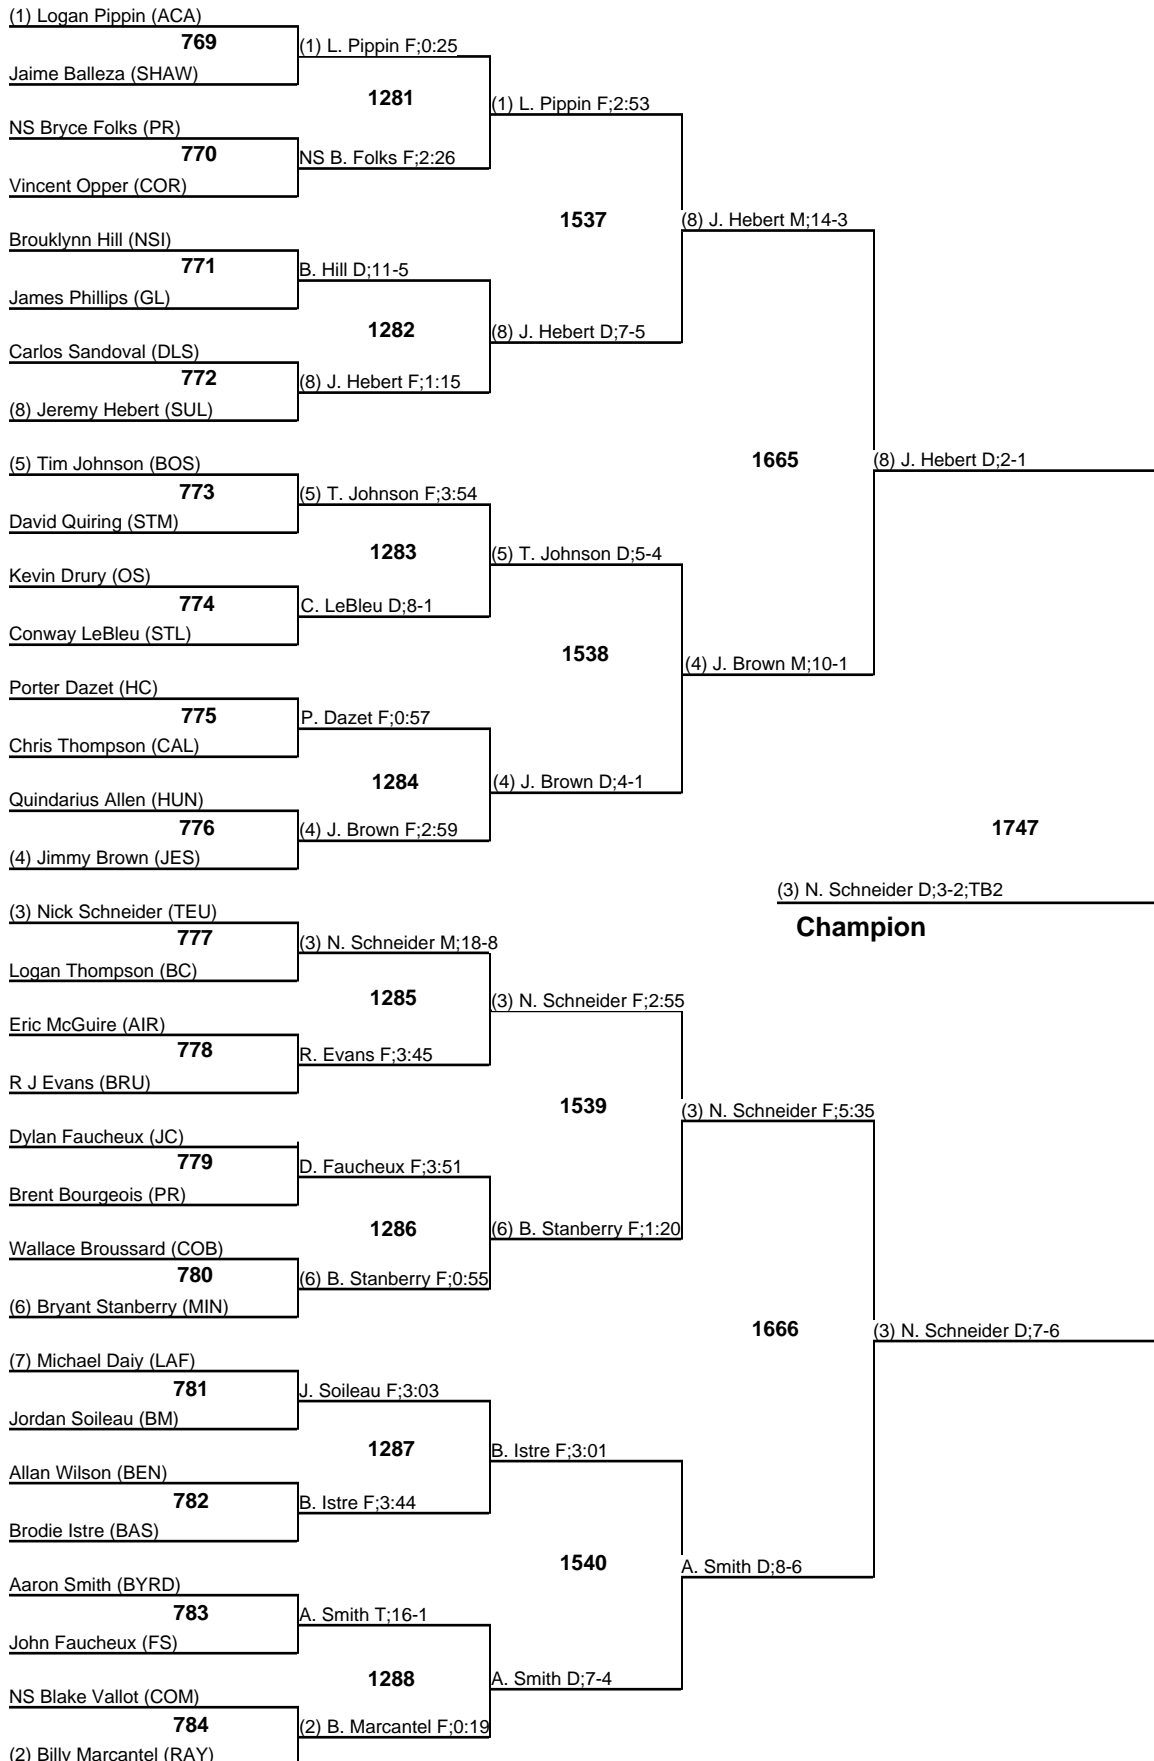

36th Annual Ken Cole Invitational Tournament

182
Championship