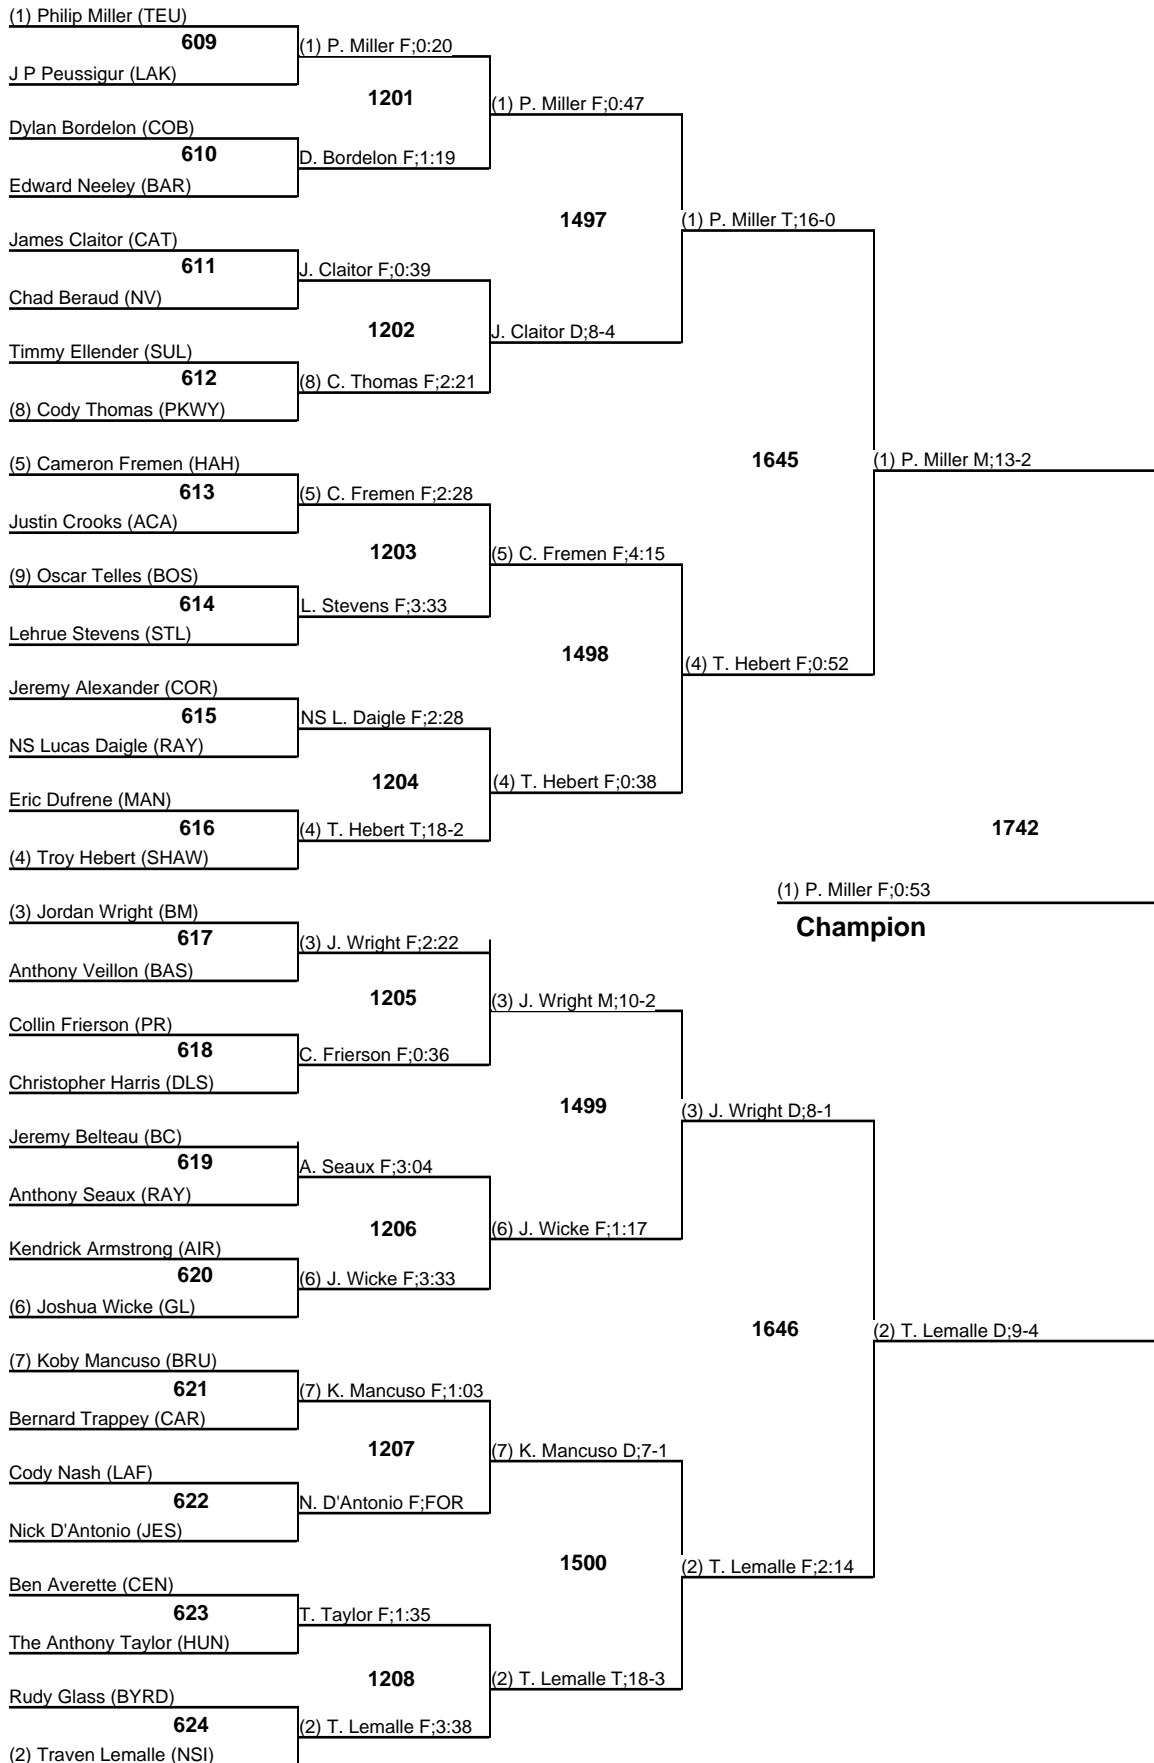

36th Annual Ken Cole Invitational Tournament

138
Championship