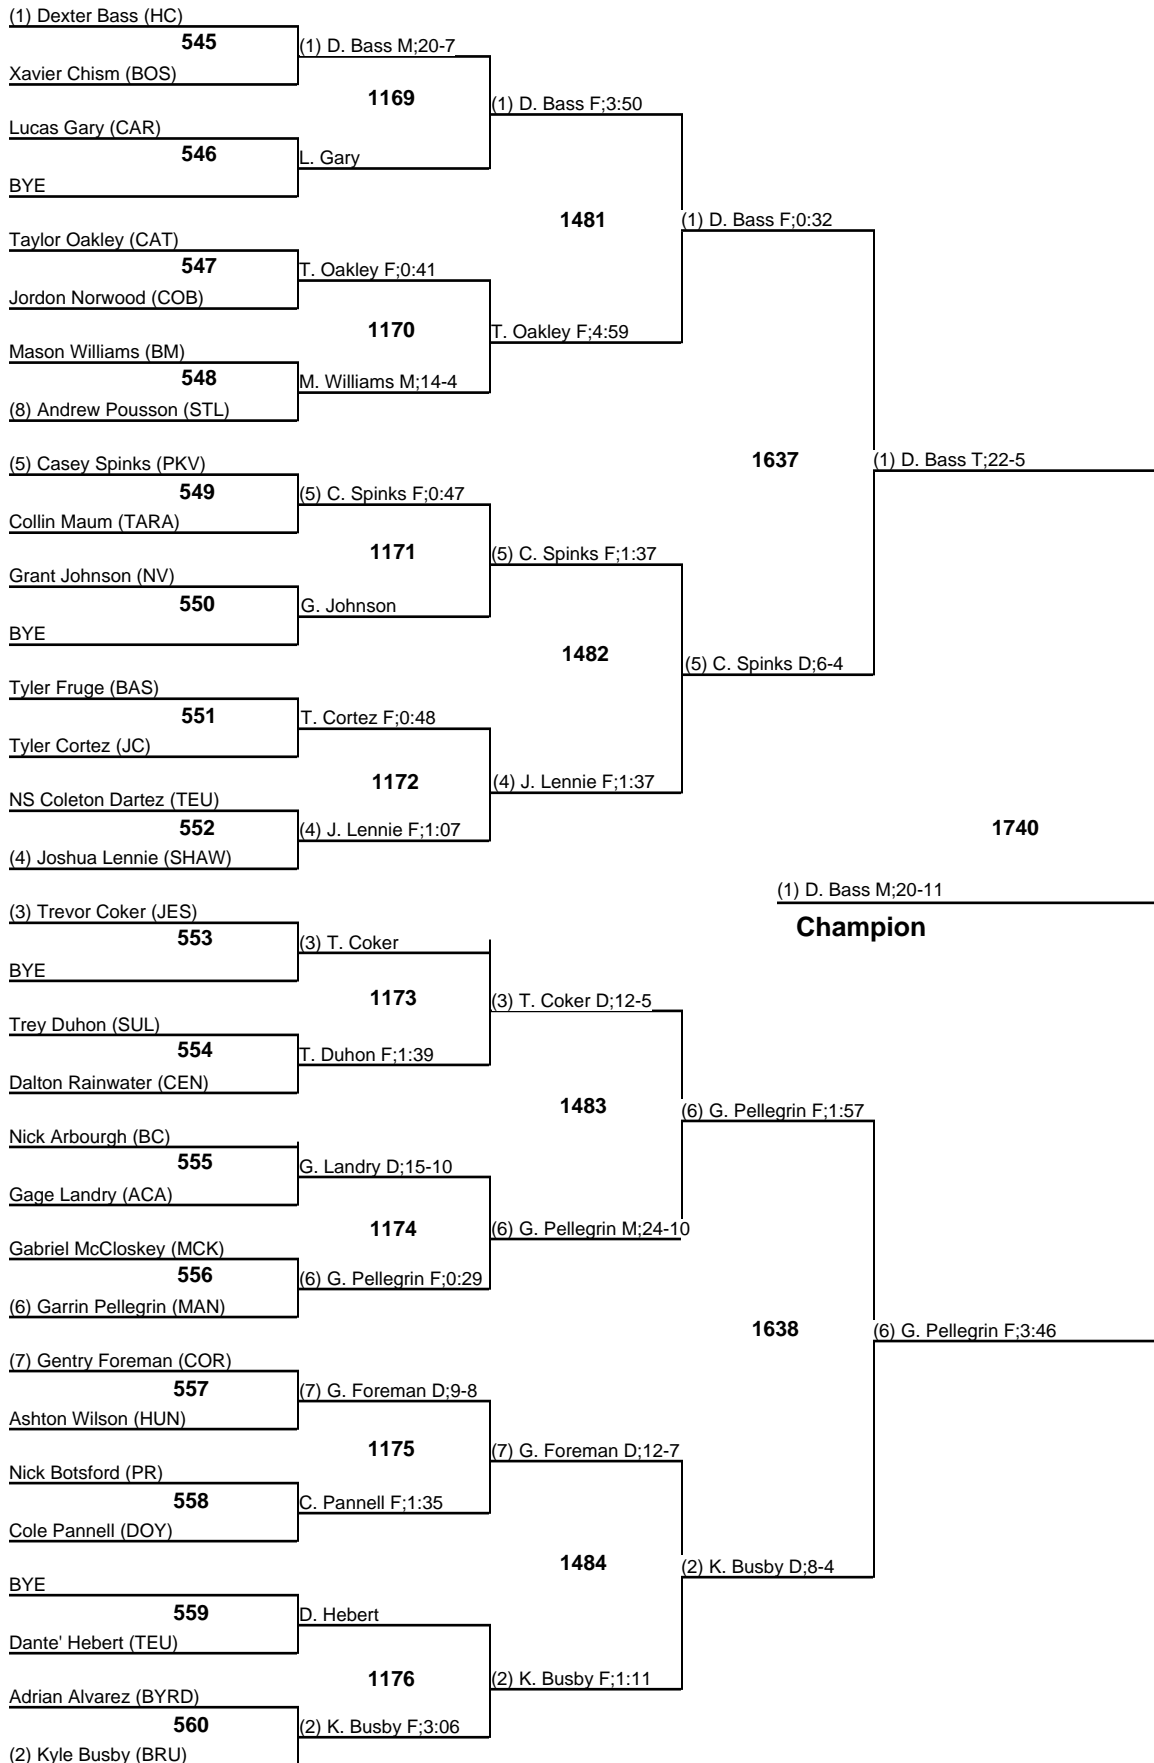

36th Annual Ken Cole Invitational Tournament

126 Championship