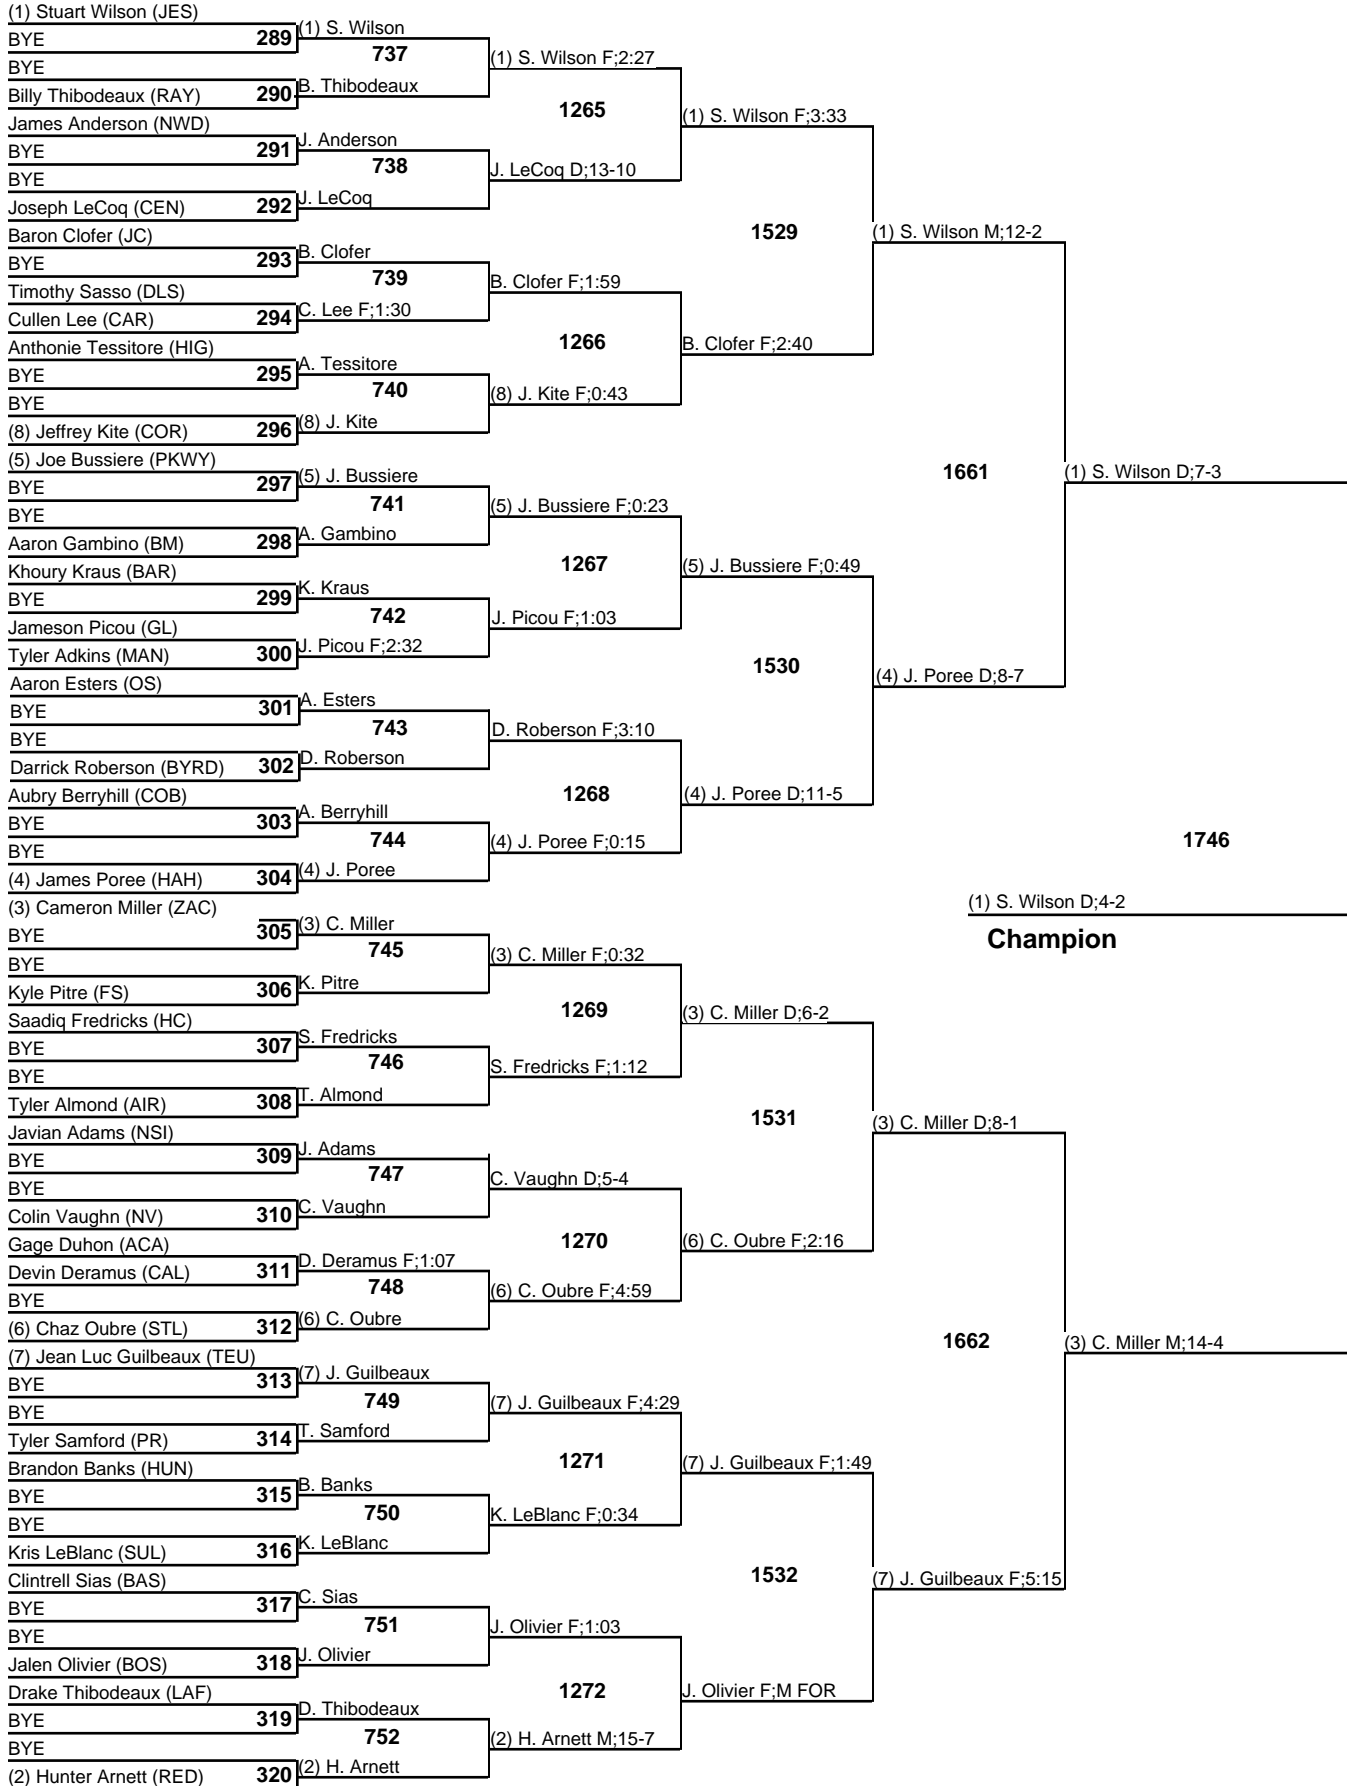

36th Annual Ken Cole Invitational Tournament

170
Championship