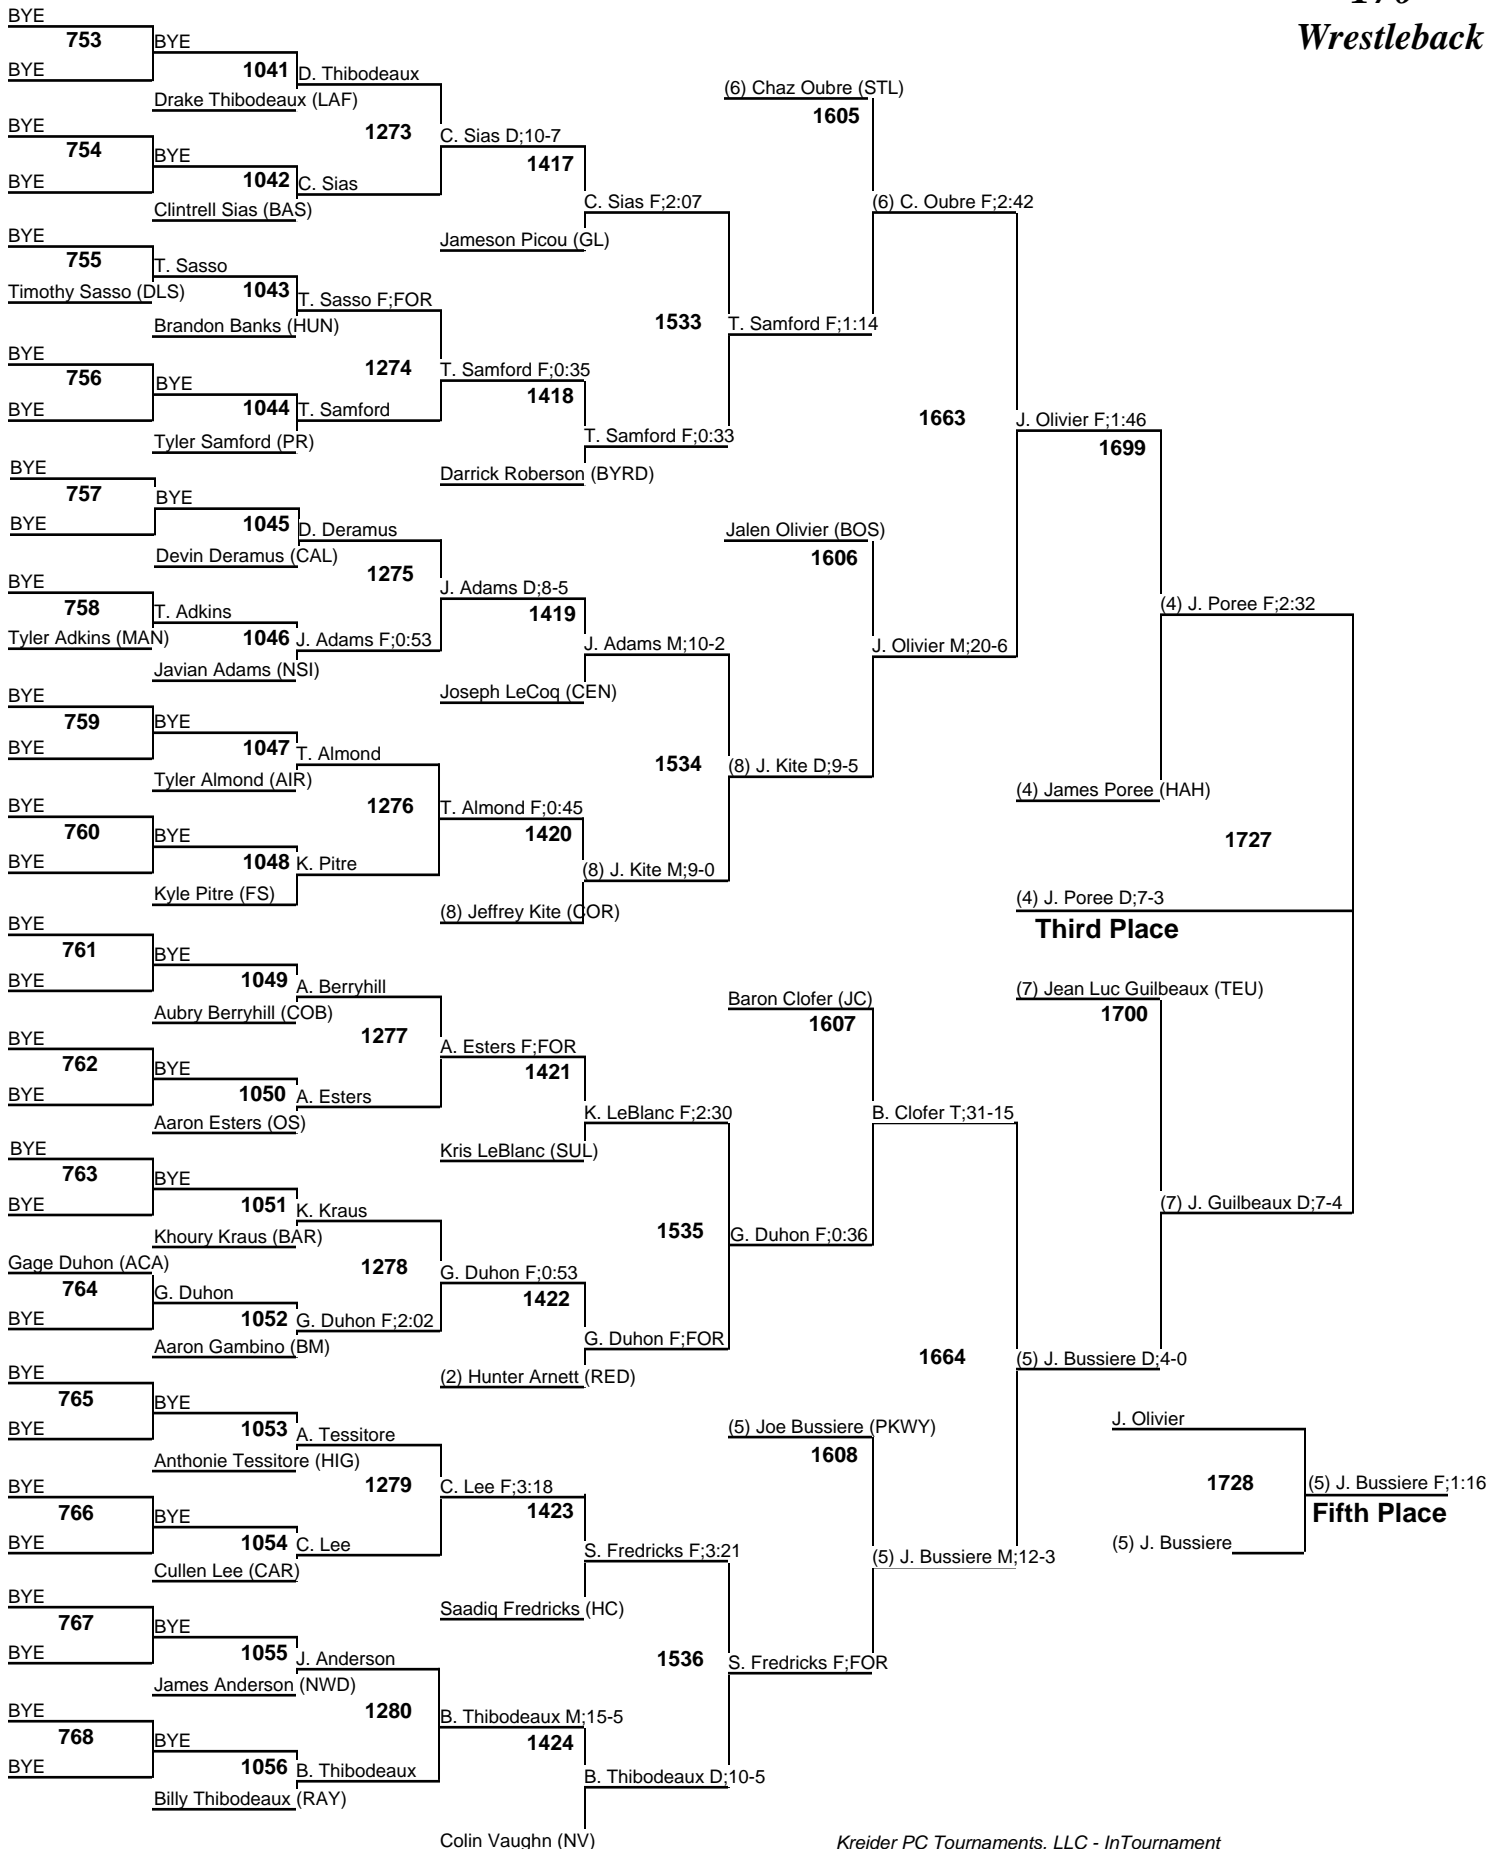

36th Annual Ken Cole Invitational Tournament

170 Wrestleback