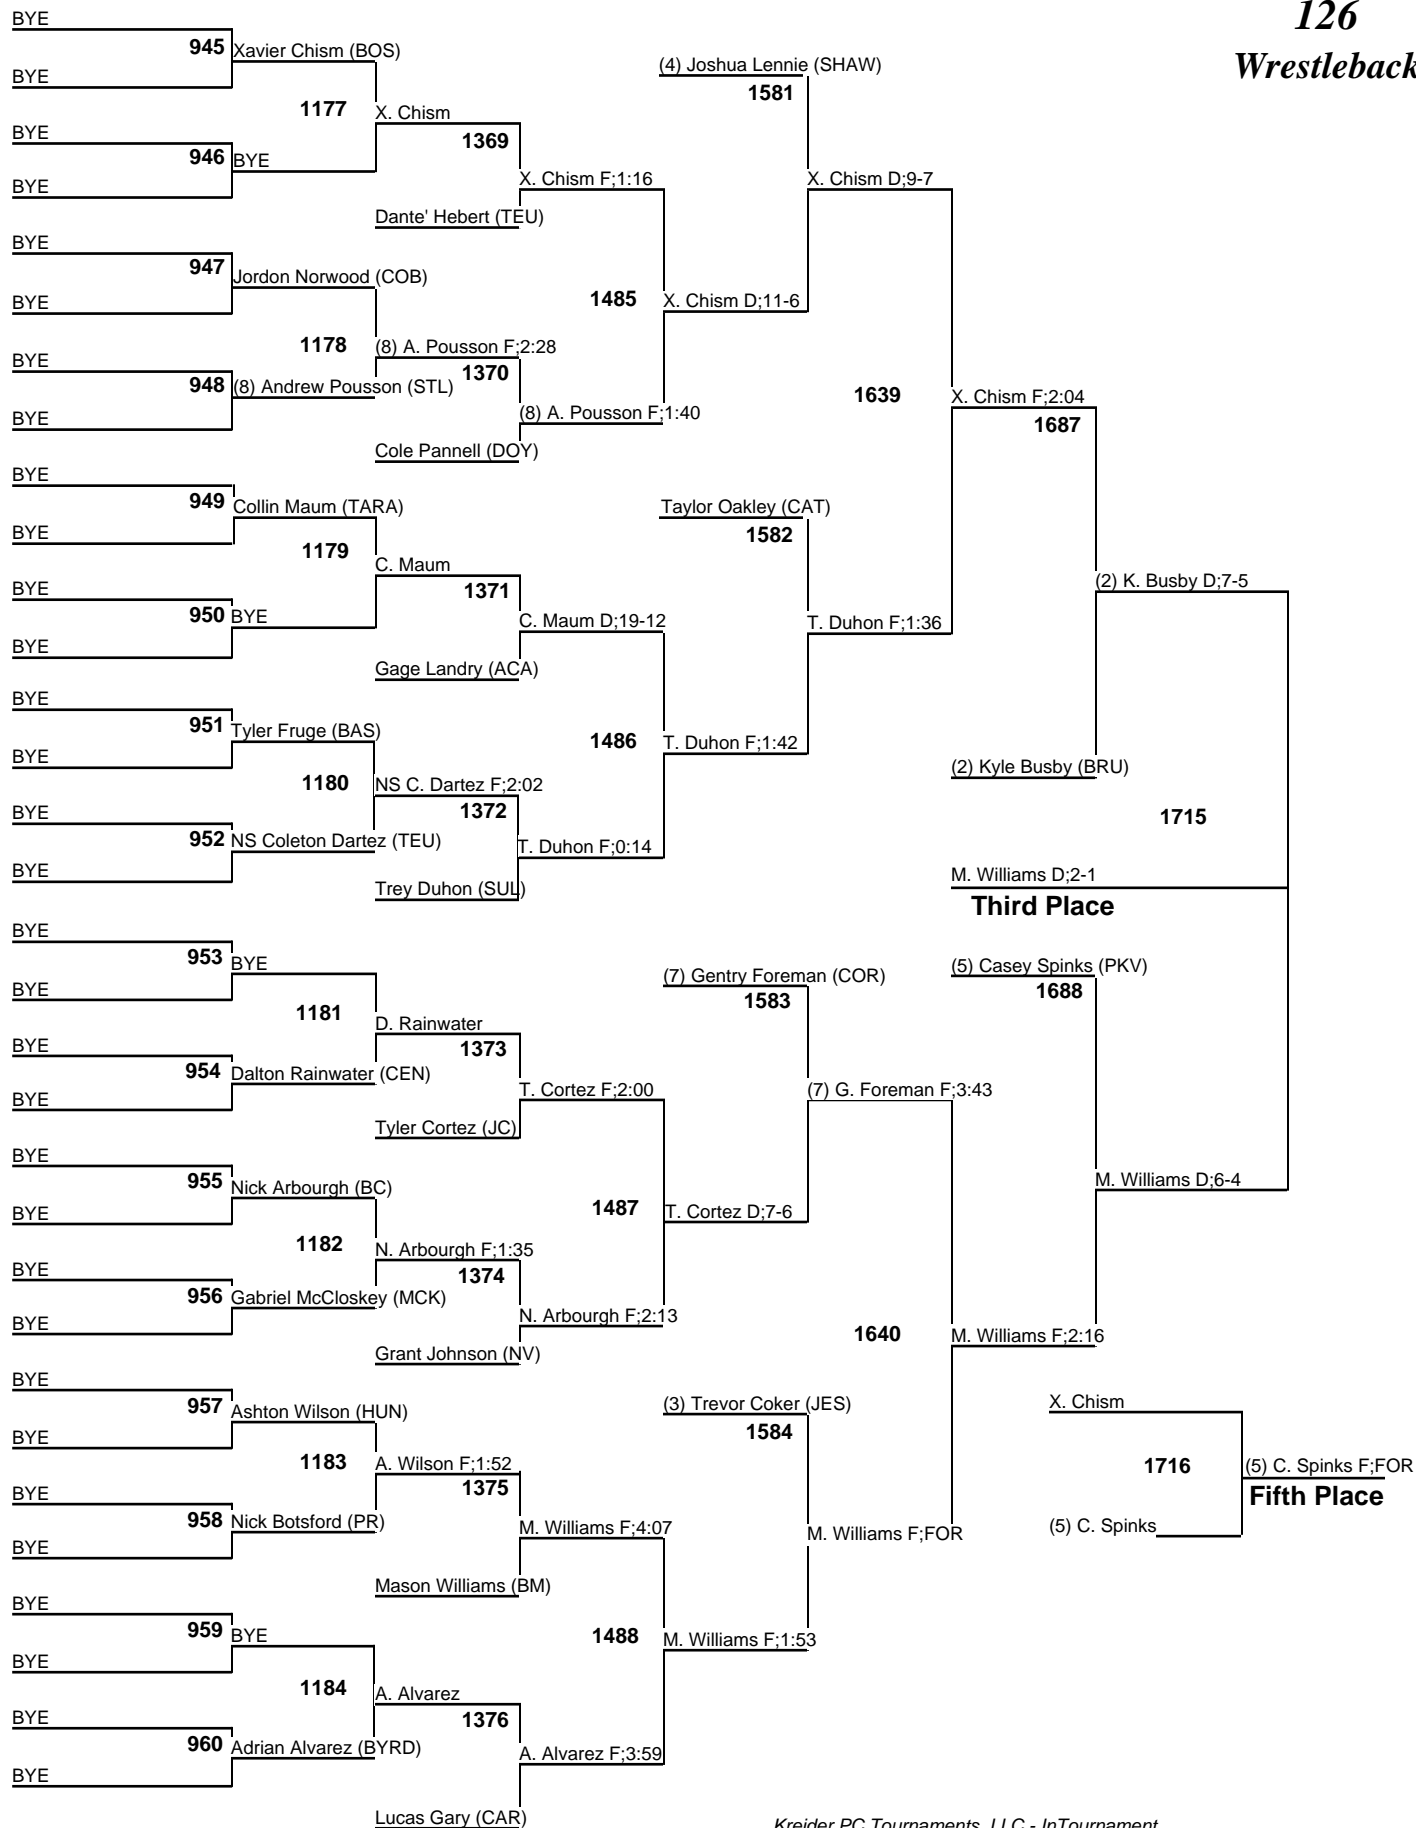

36th Annual Ken Cole Invitational Tournament

126 Wrestleback