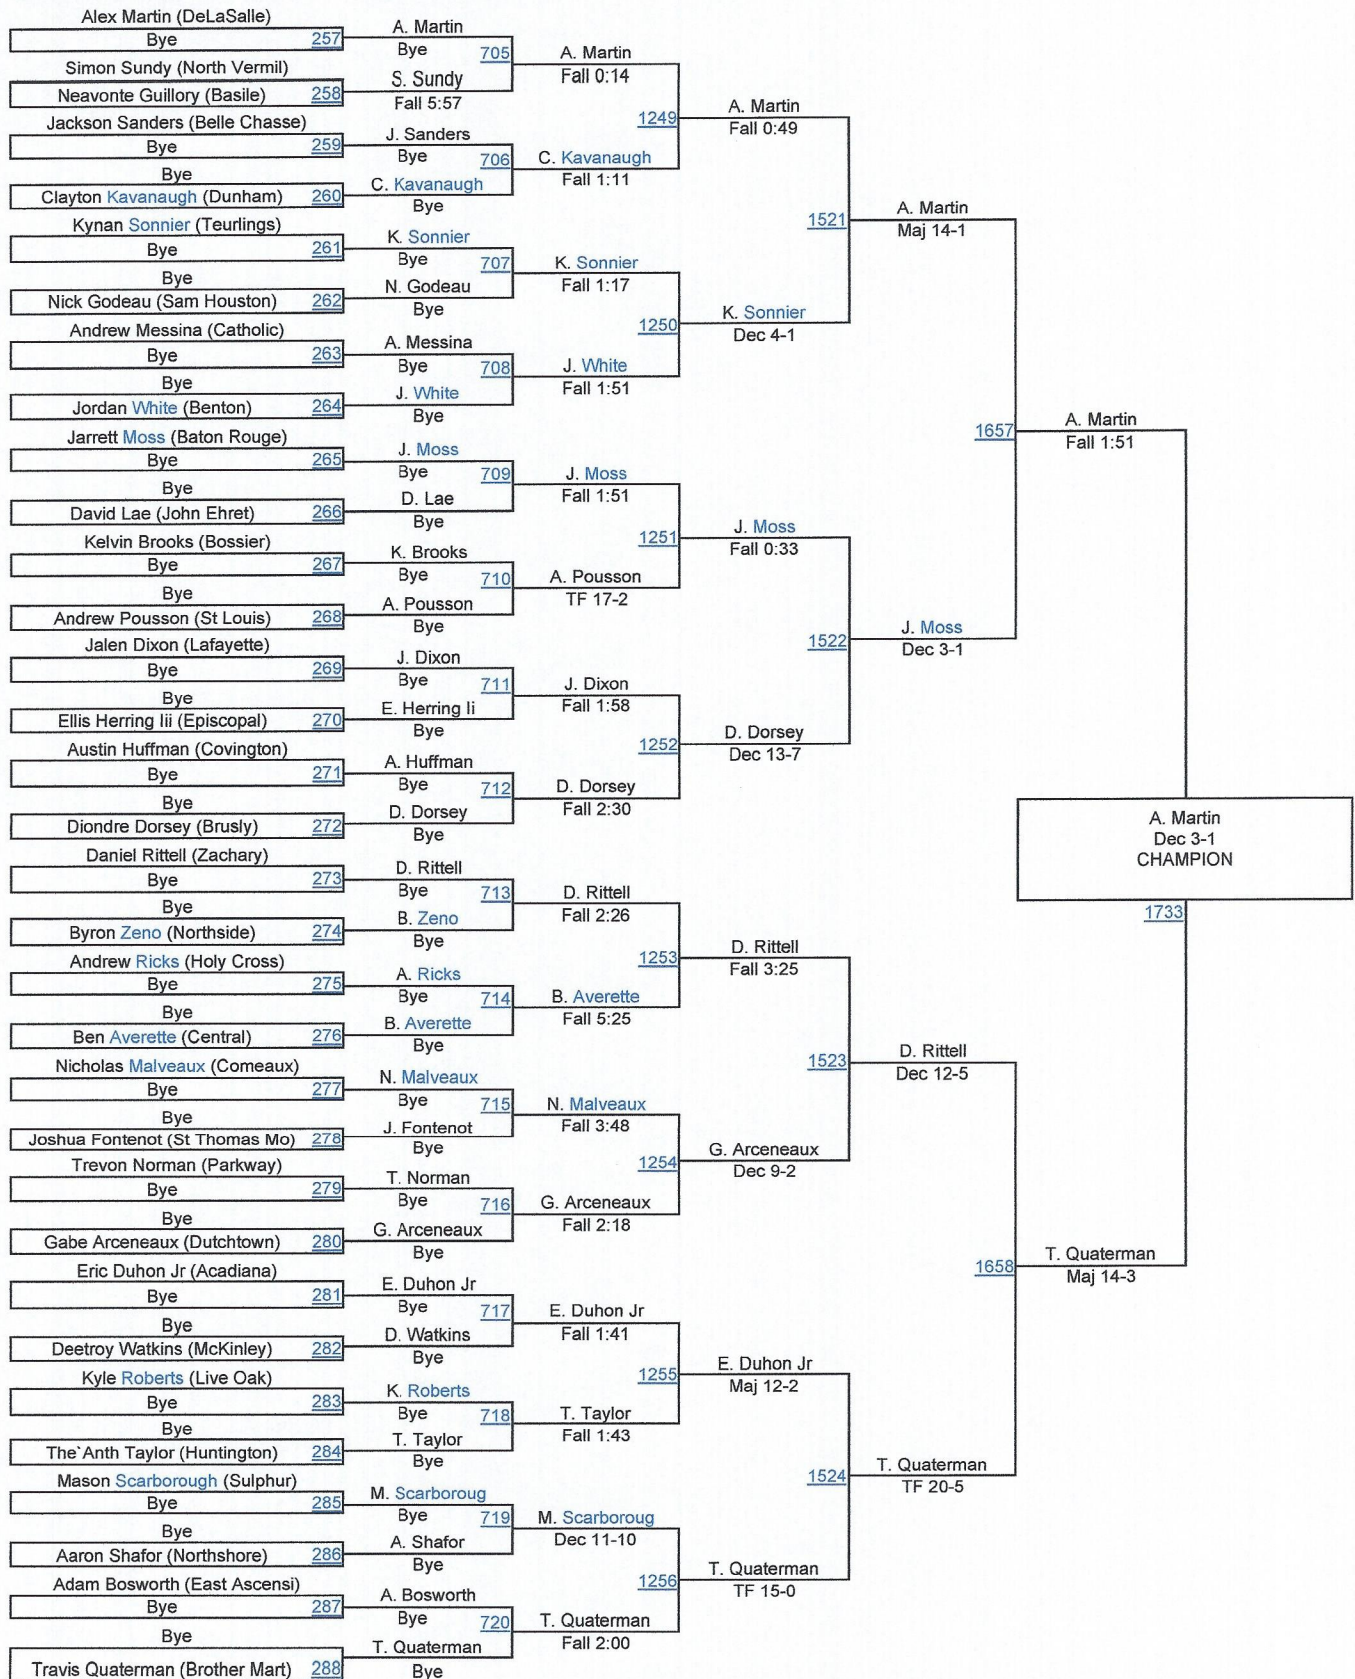

# 38th Annual Ken Cole Invitational

# High School 160