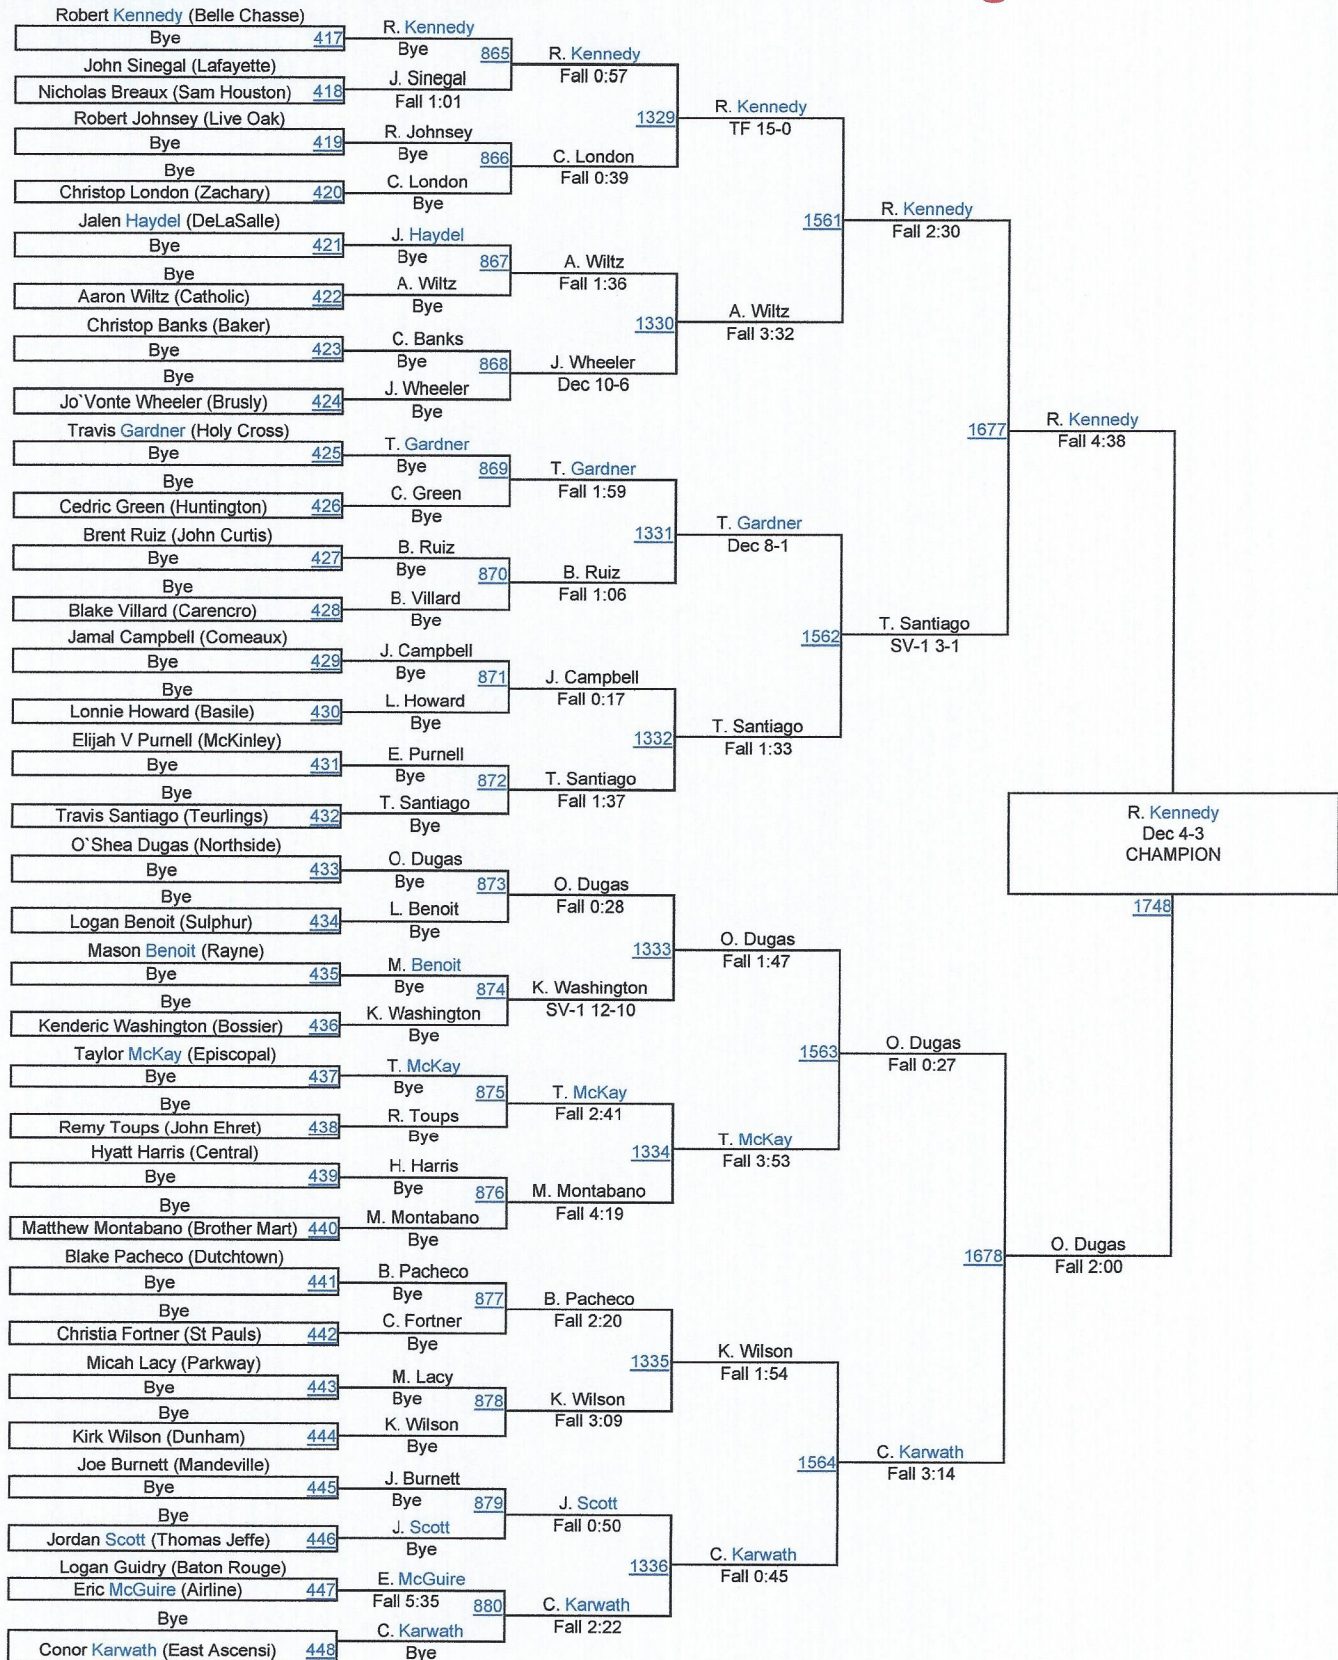

38th Annual Ken Cole Invitational High School 285

High School 285