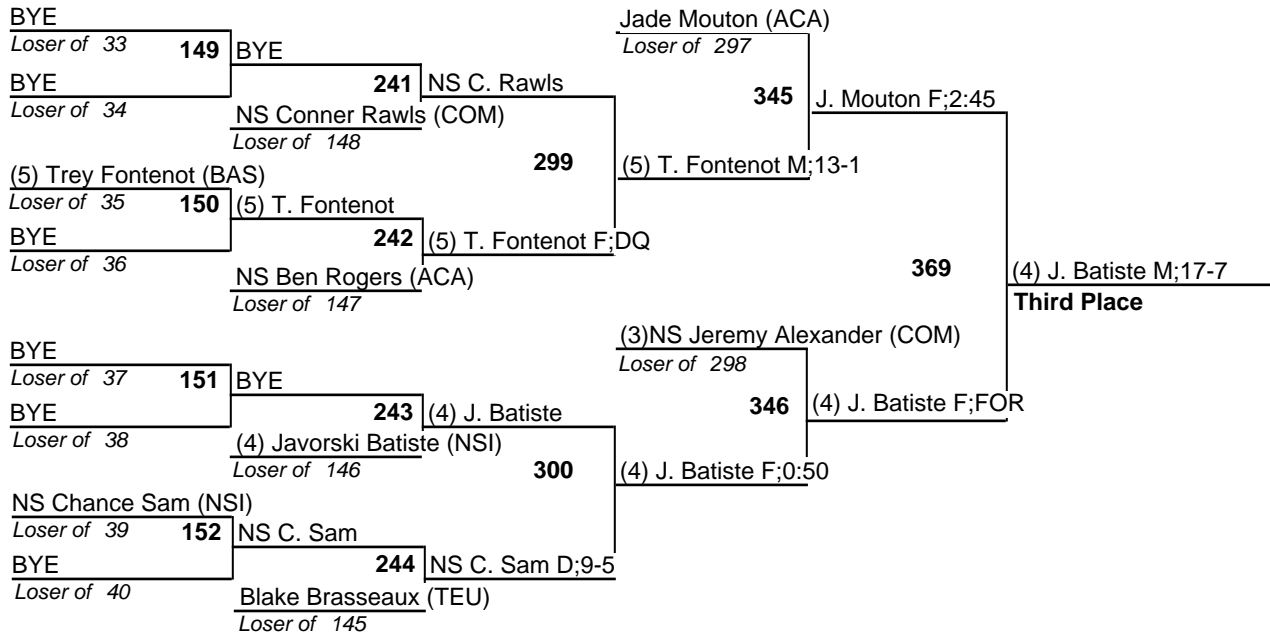

2012 Lafayette Metro Tournament

132