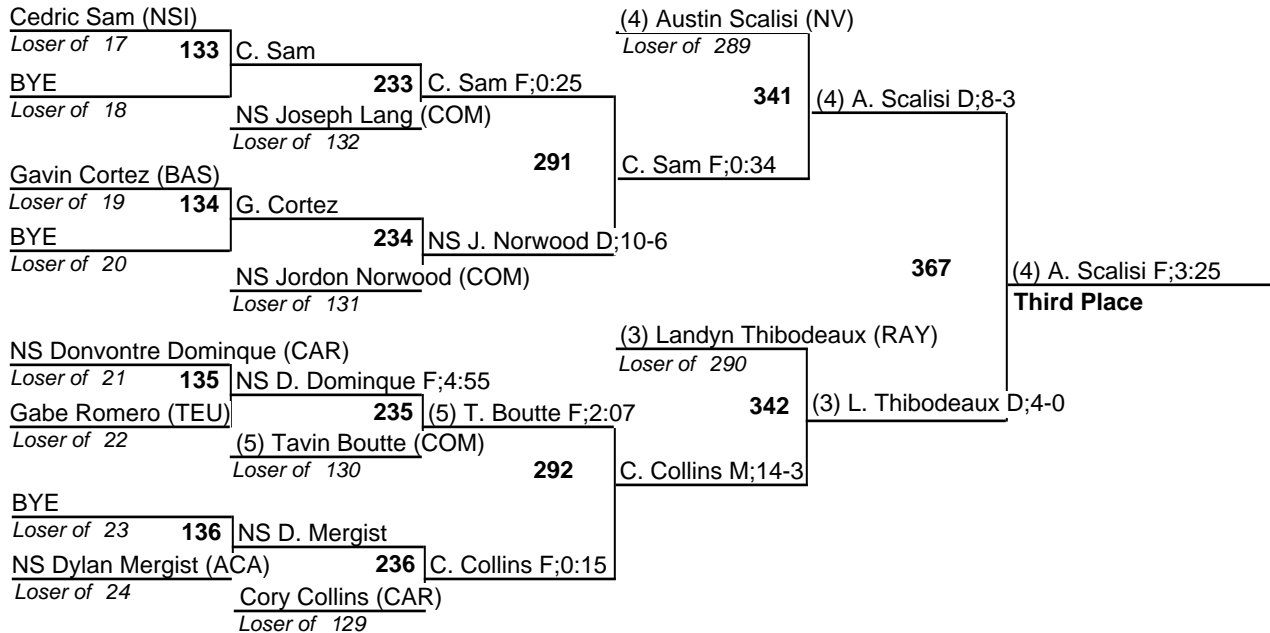

2012 Lafayette Metro Tournament

106

2012 Lafayette Metro Tournament

2012 Lafayette Metro Tournament

120

2012 Lafayette Metro Tournament

126

2012 Lafayette Metro Tournament