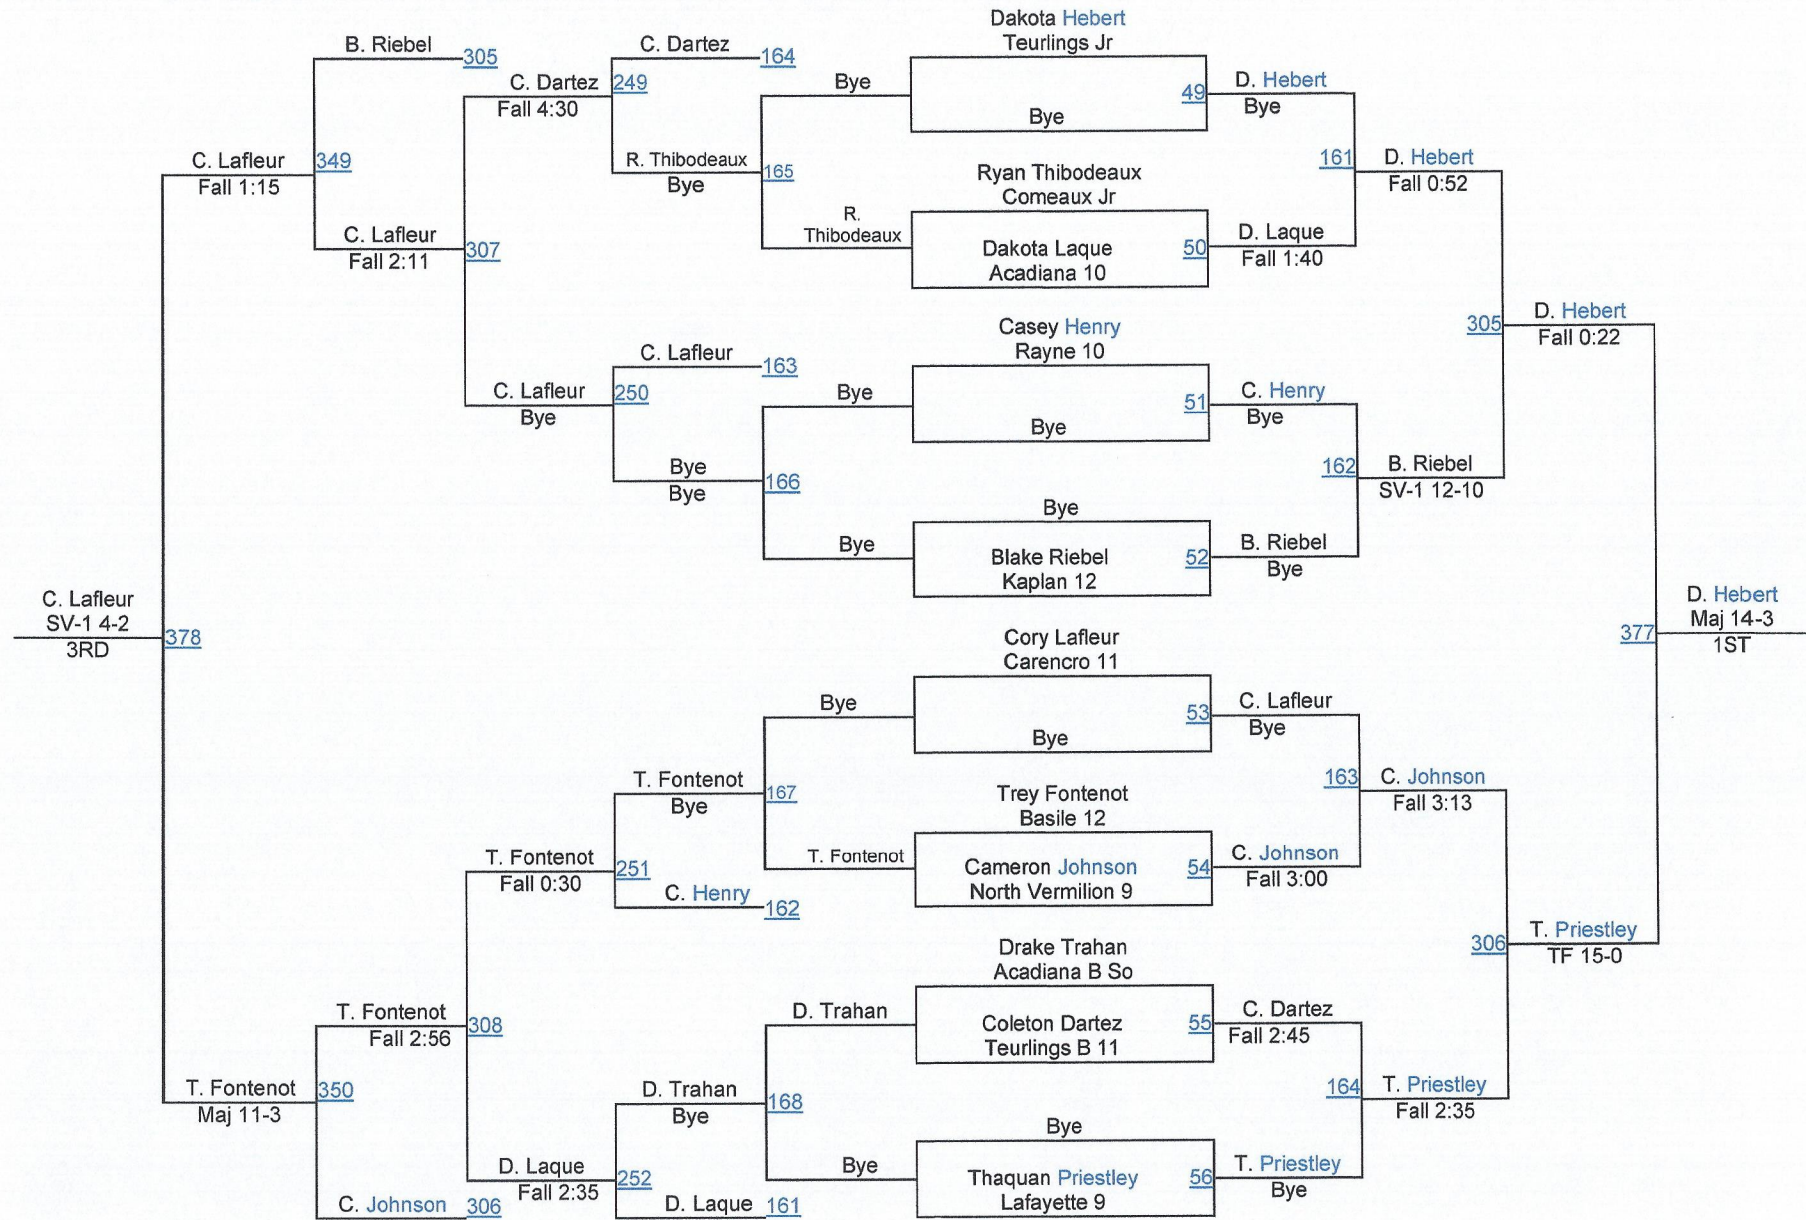

2014 Lafayette Metro Tournament

High School 132

2014 Lafayette Metro Tournament

High School 138

2014 Lafayette Metro Tournament

High School 145

2014 Lafayette Metro Tournament

High School 152