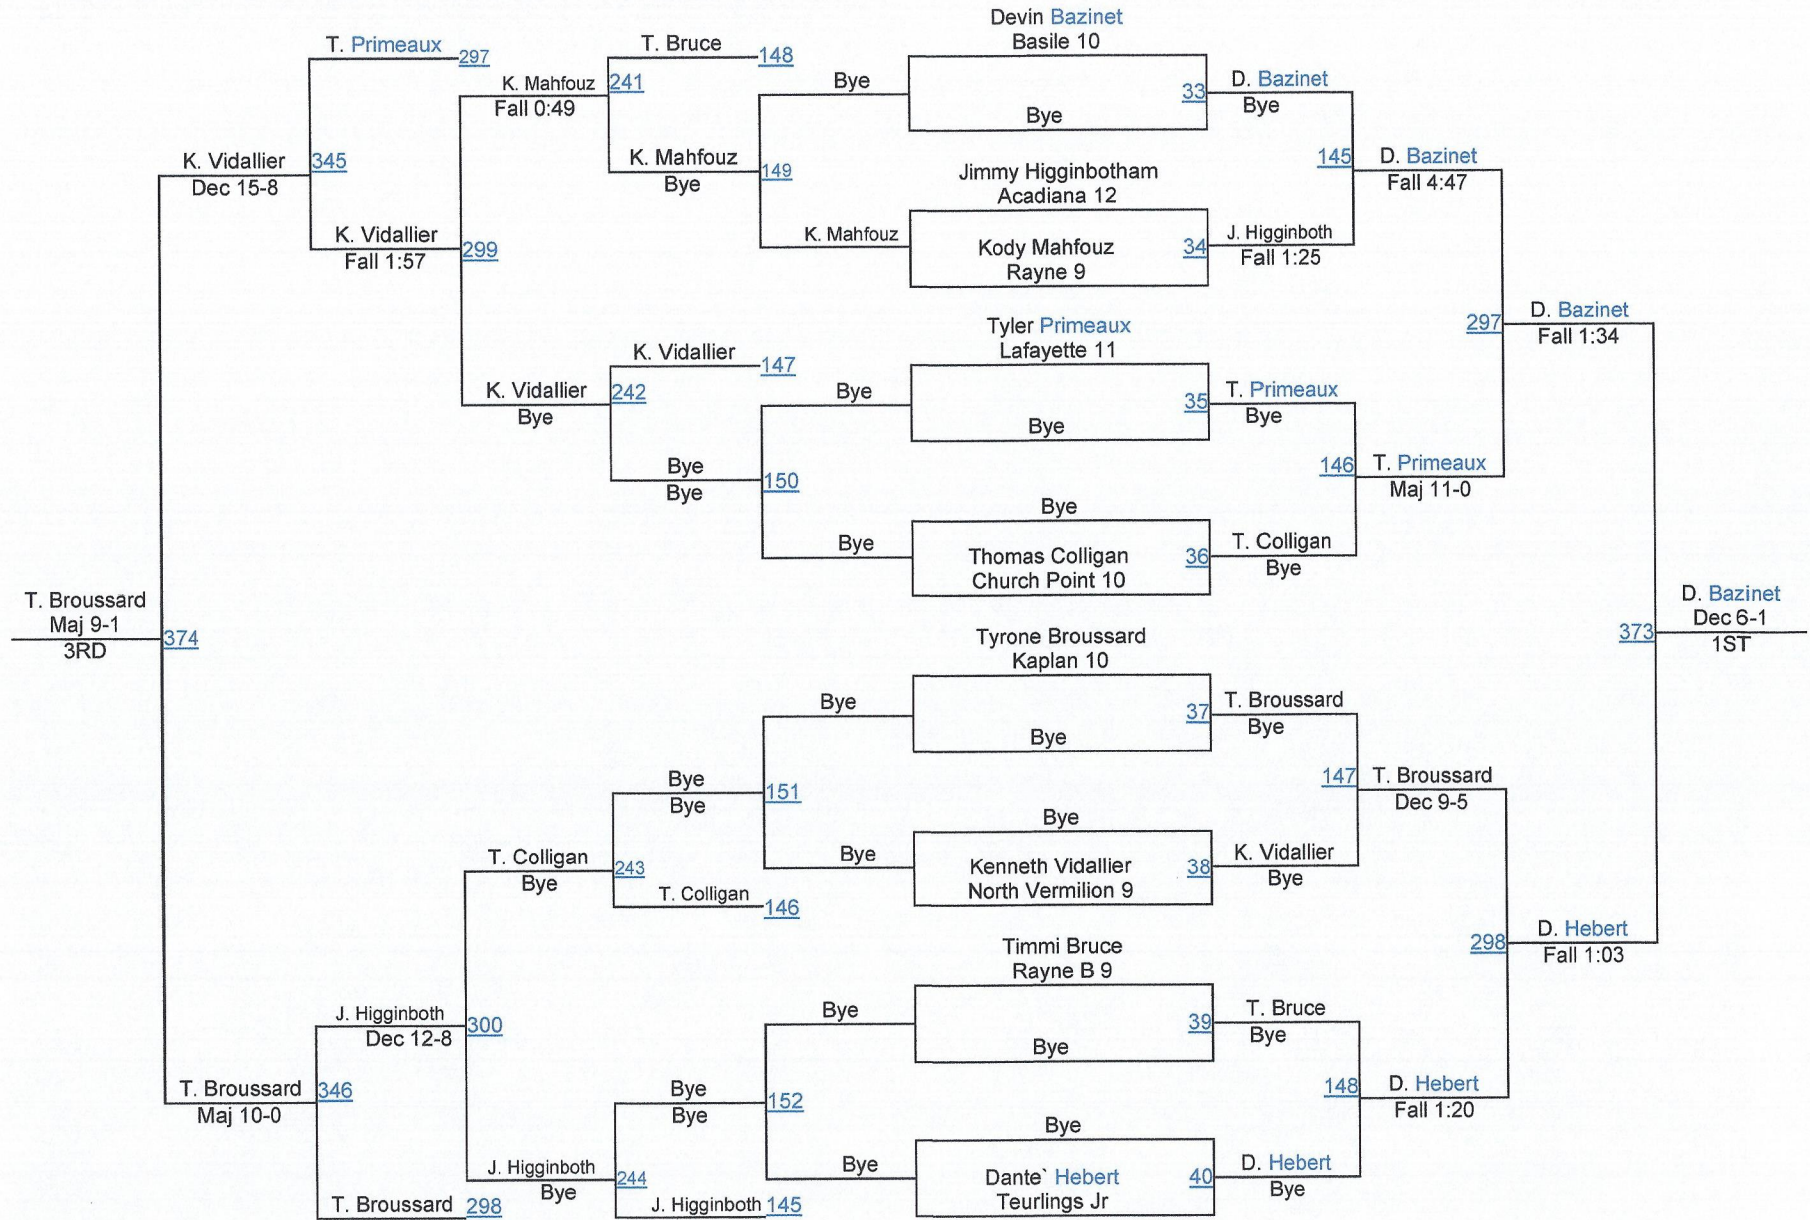

2014 Lafayette Metro Tournament

High School 132