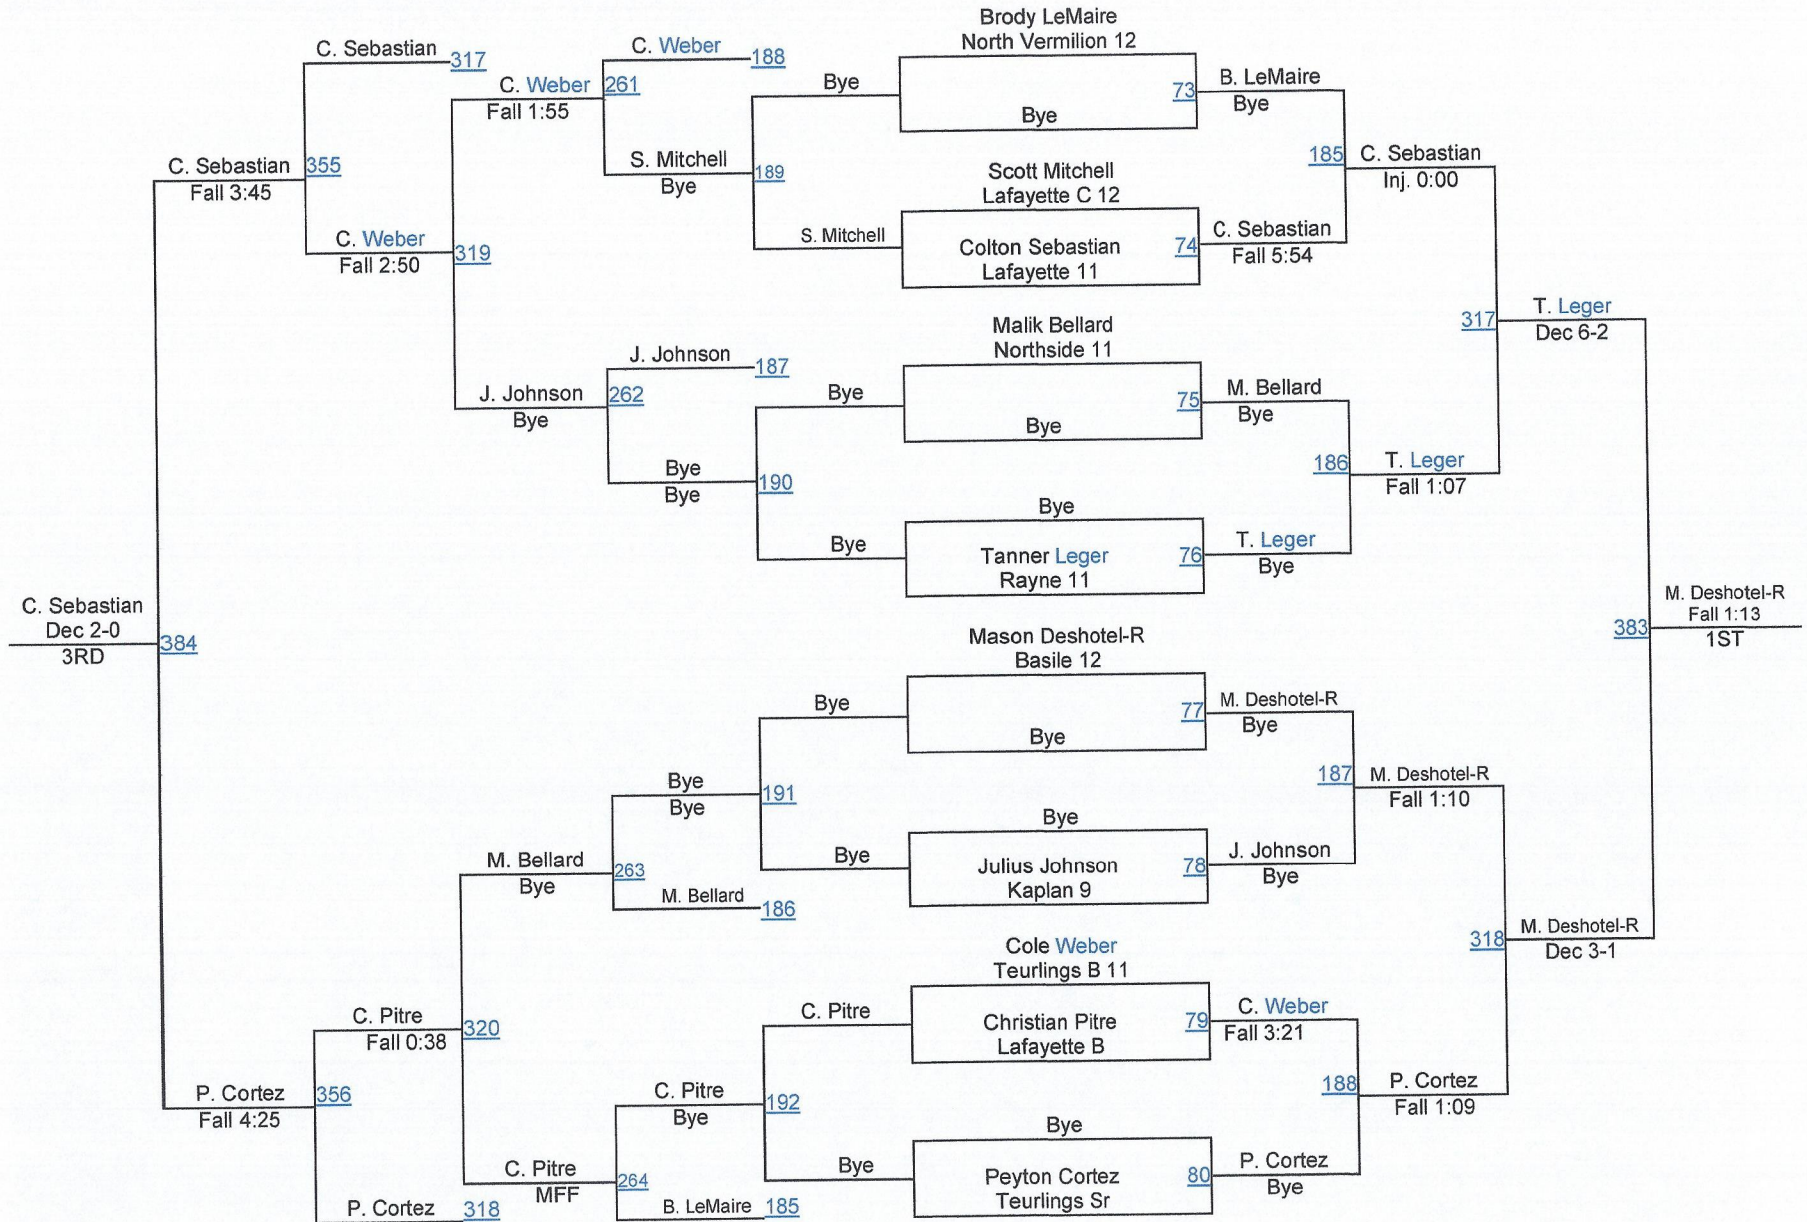

2014 Lafayette Metro Tournament

High School 170