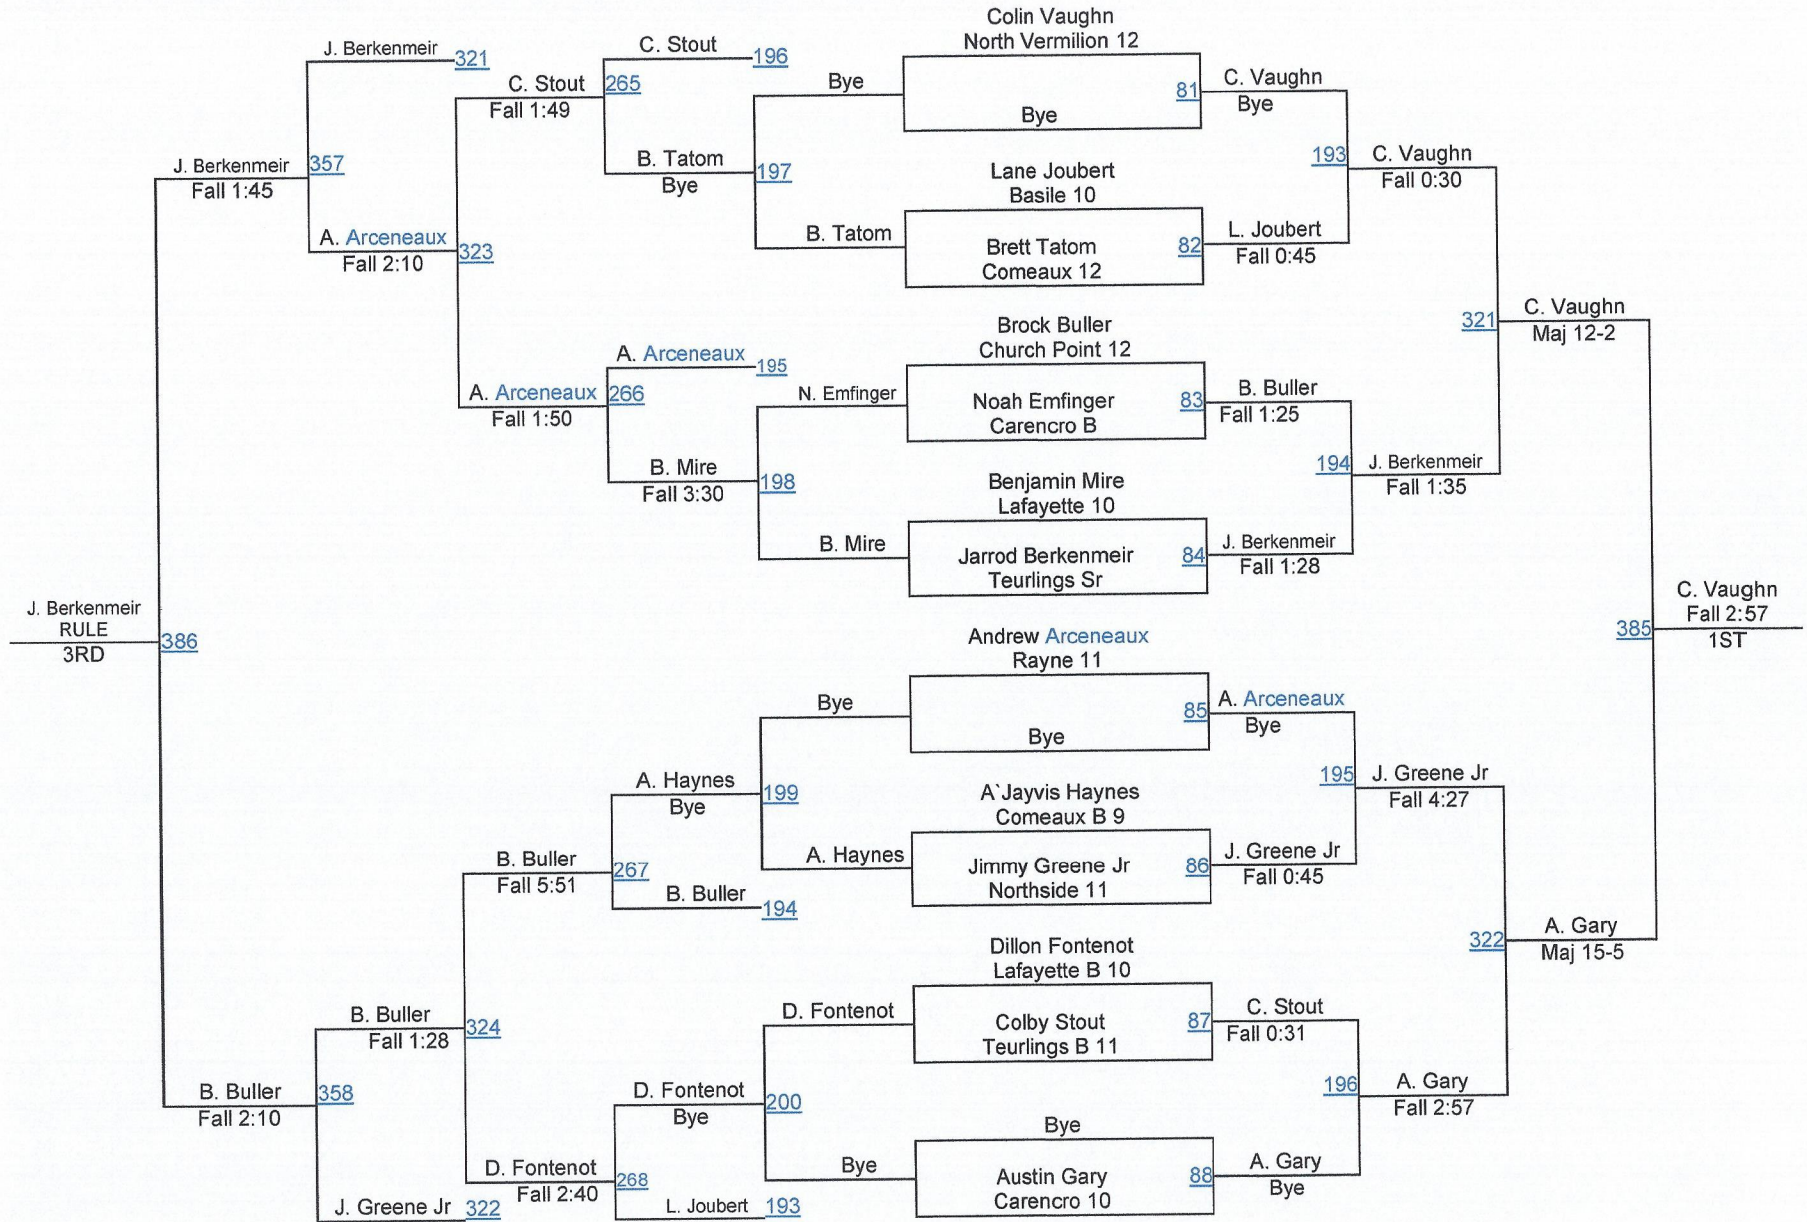

2014 Lafayette Metro Tournament

High School 160

2014 Lafayette Metro Tournament

High School 170

2014 Lafayette Metro Tournament

High School 182

2014 Lafayette Metro Tournament

High School 195