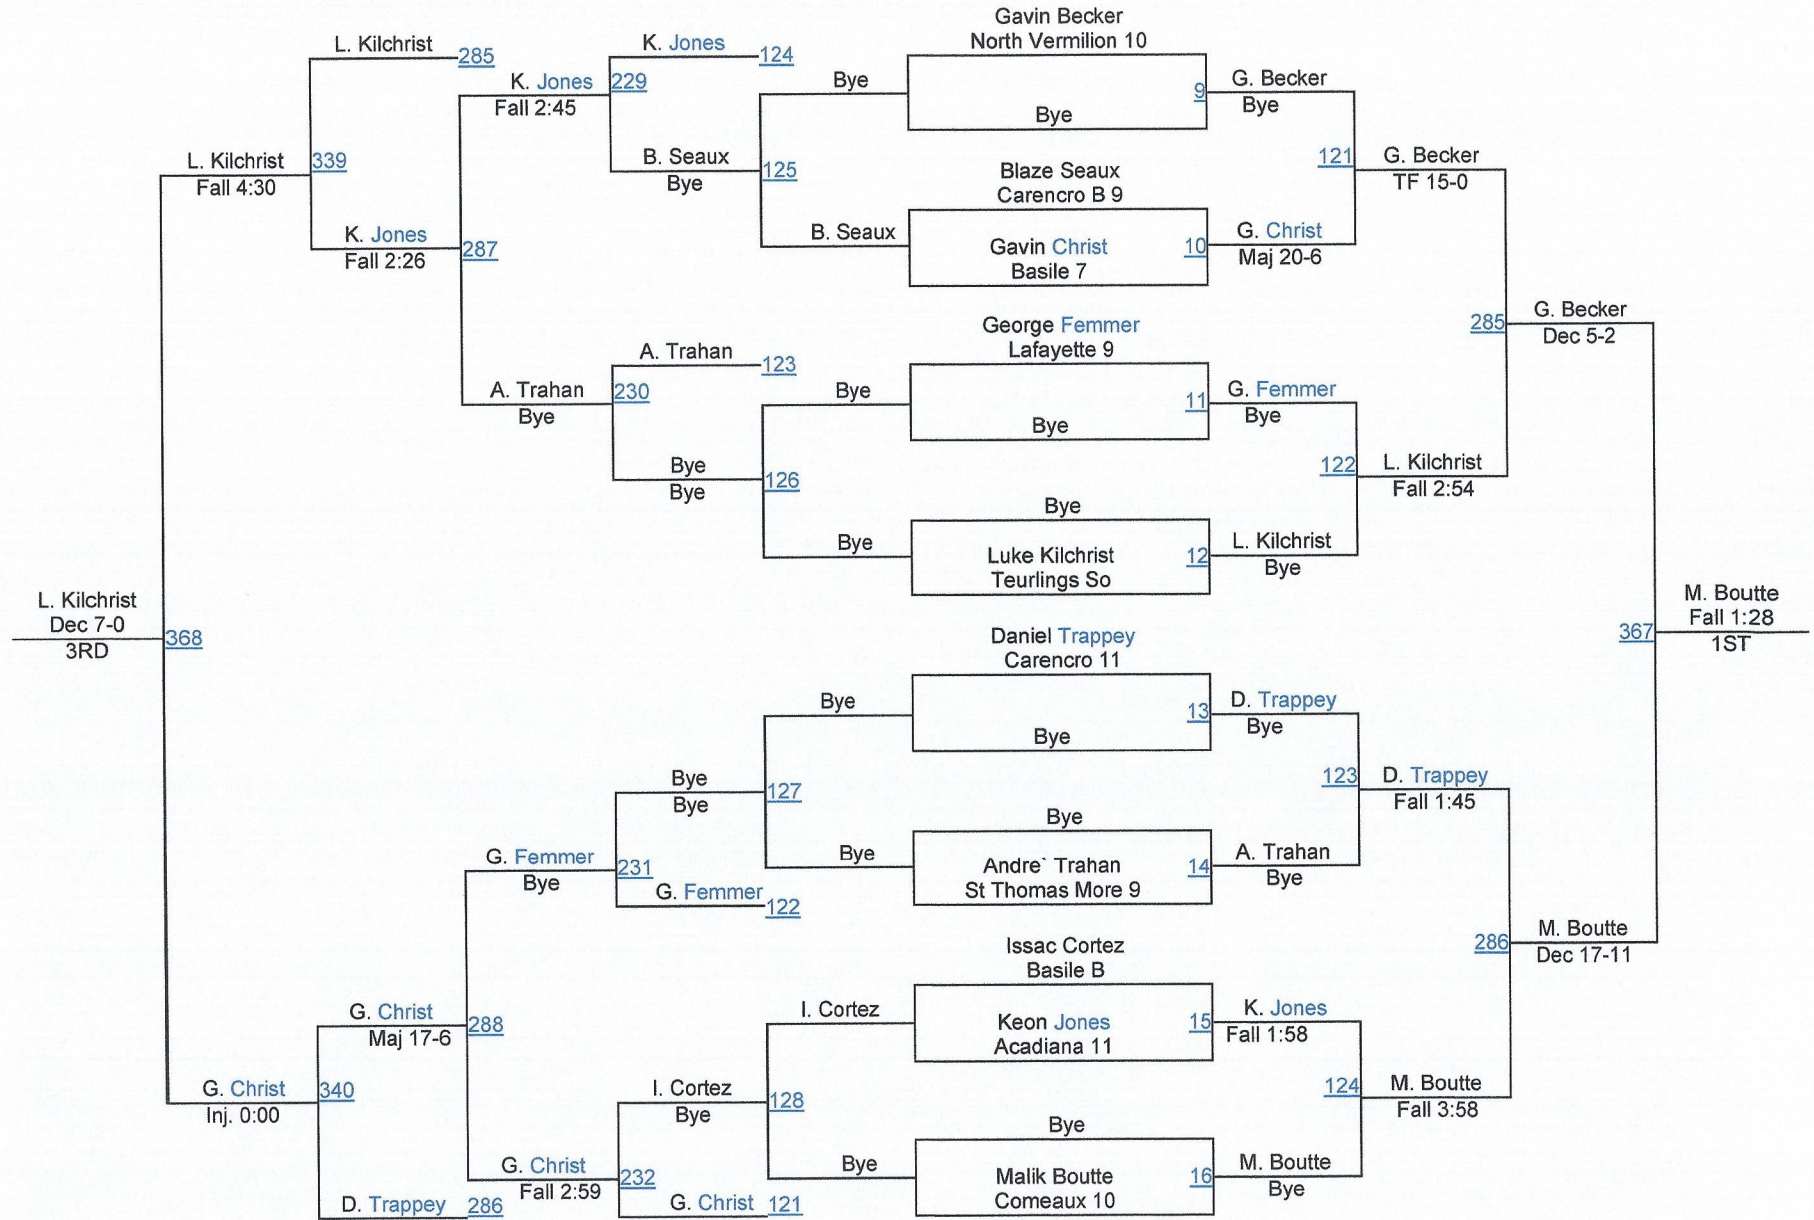

2014 Lafayette Metro Tournament

High School 106

2014 Lafayette Metro Tournament

High School 113

2014 Lafayette Metro Tournament

High School 120

2014 Lafayette Metro Tournament

High School 126