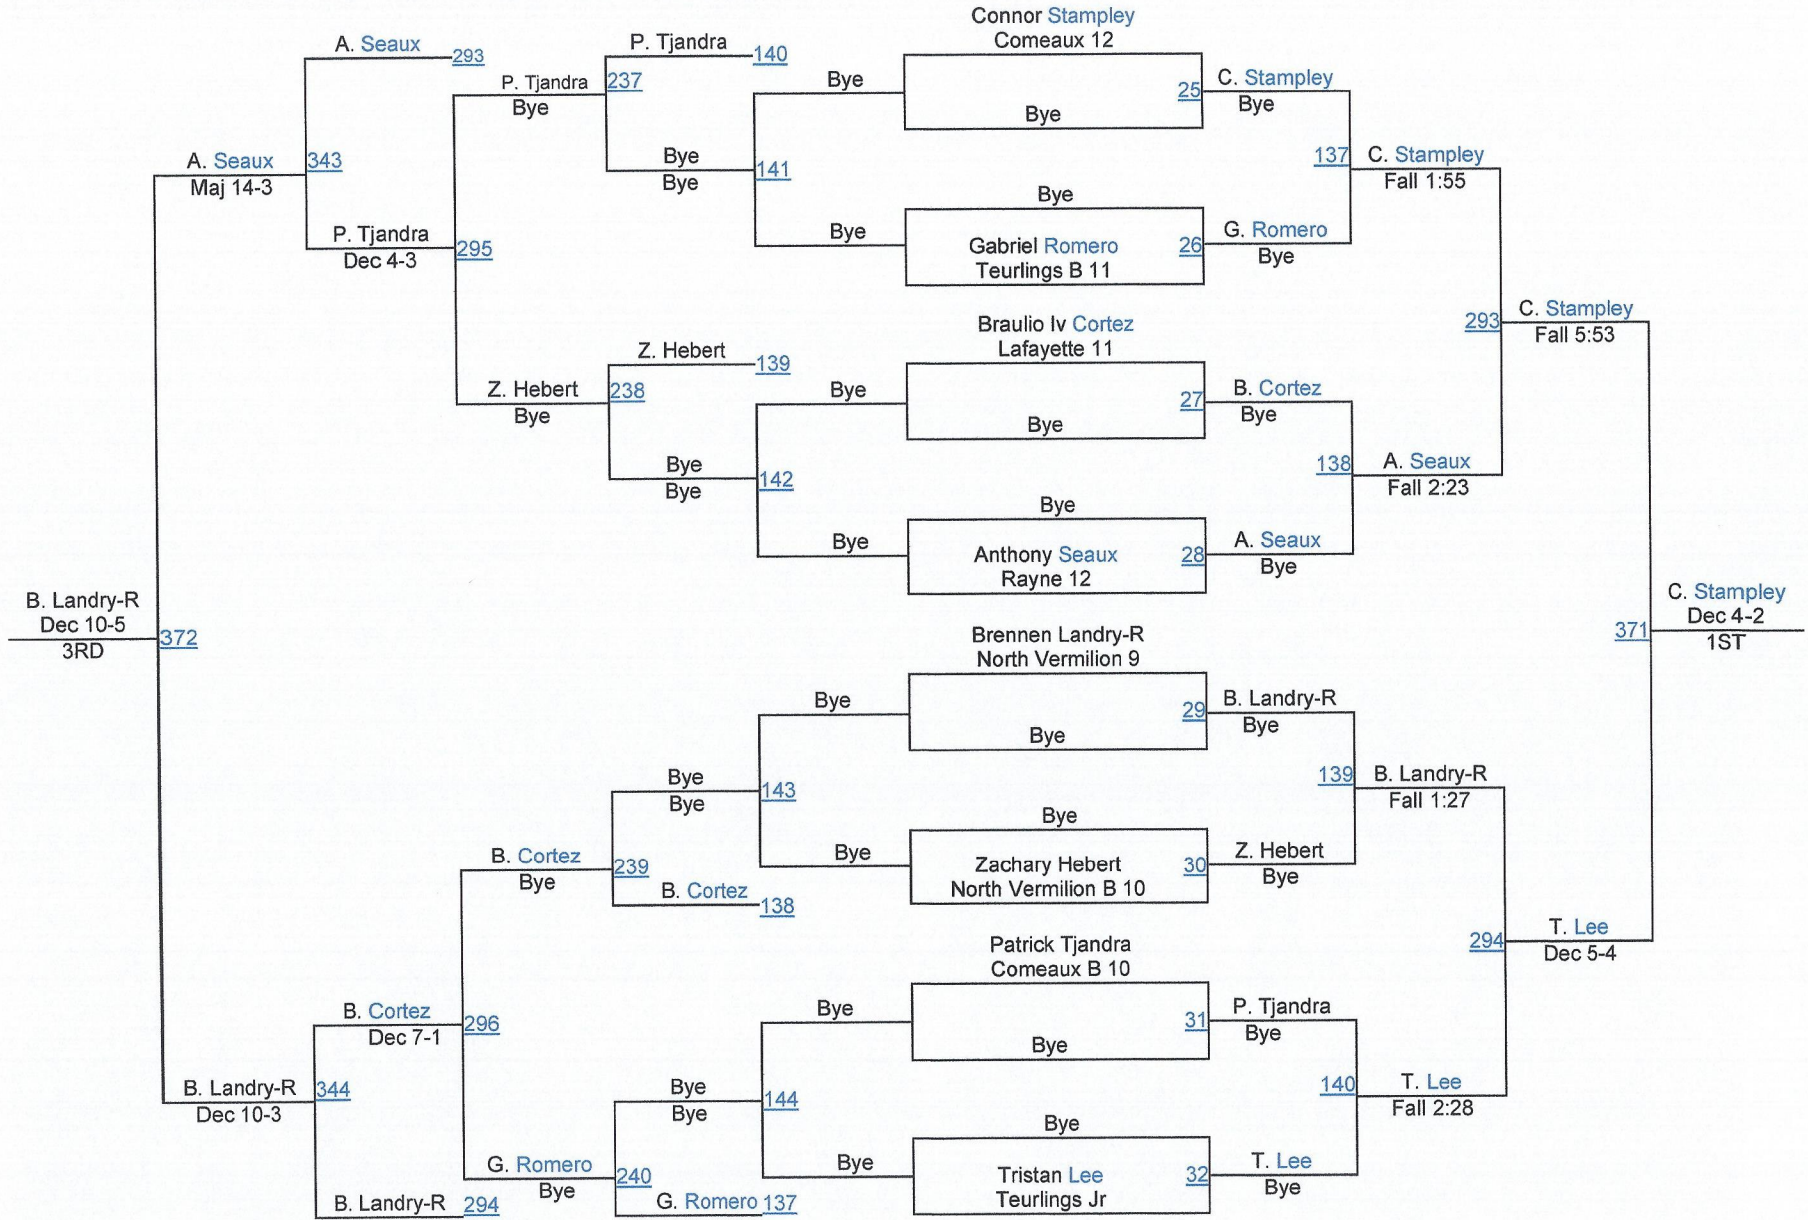

2014 Lafayette Metro Tournament

High School 106

2014 Lafayette Metro Tournament

High School 113

2014 Lafayette Metro Tournament

High School 120

2014 Lafayette Metro Tournament

High School 126