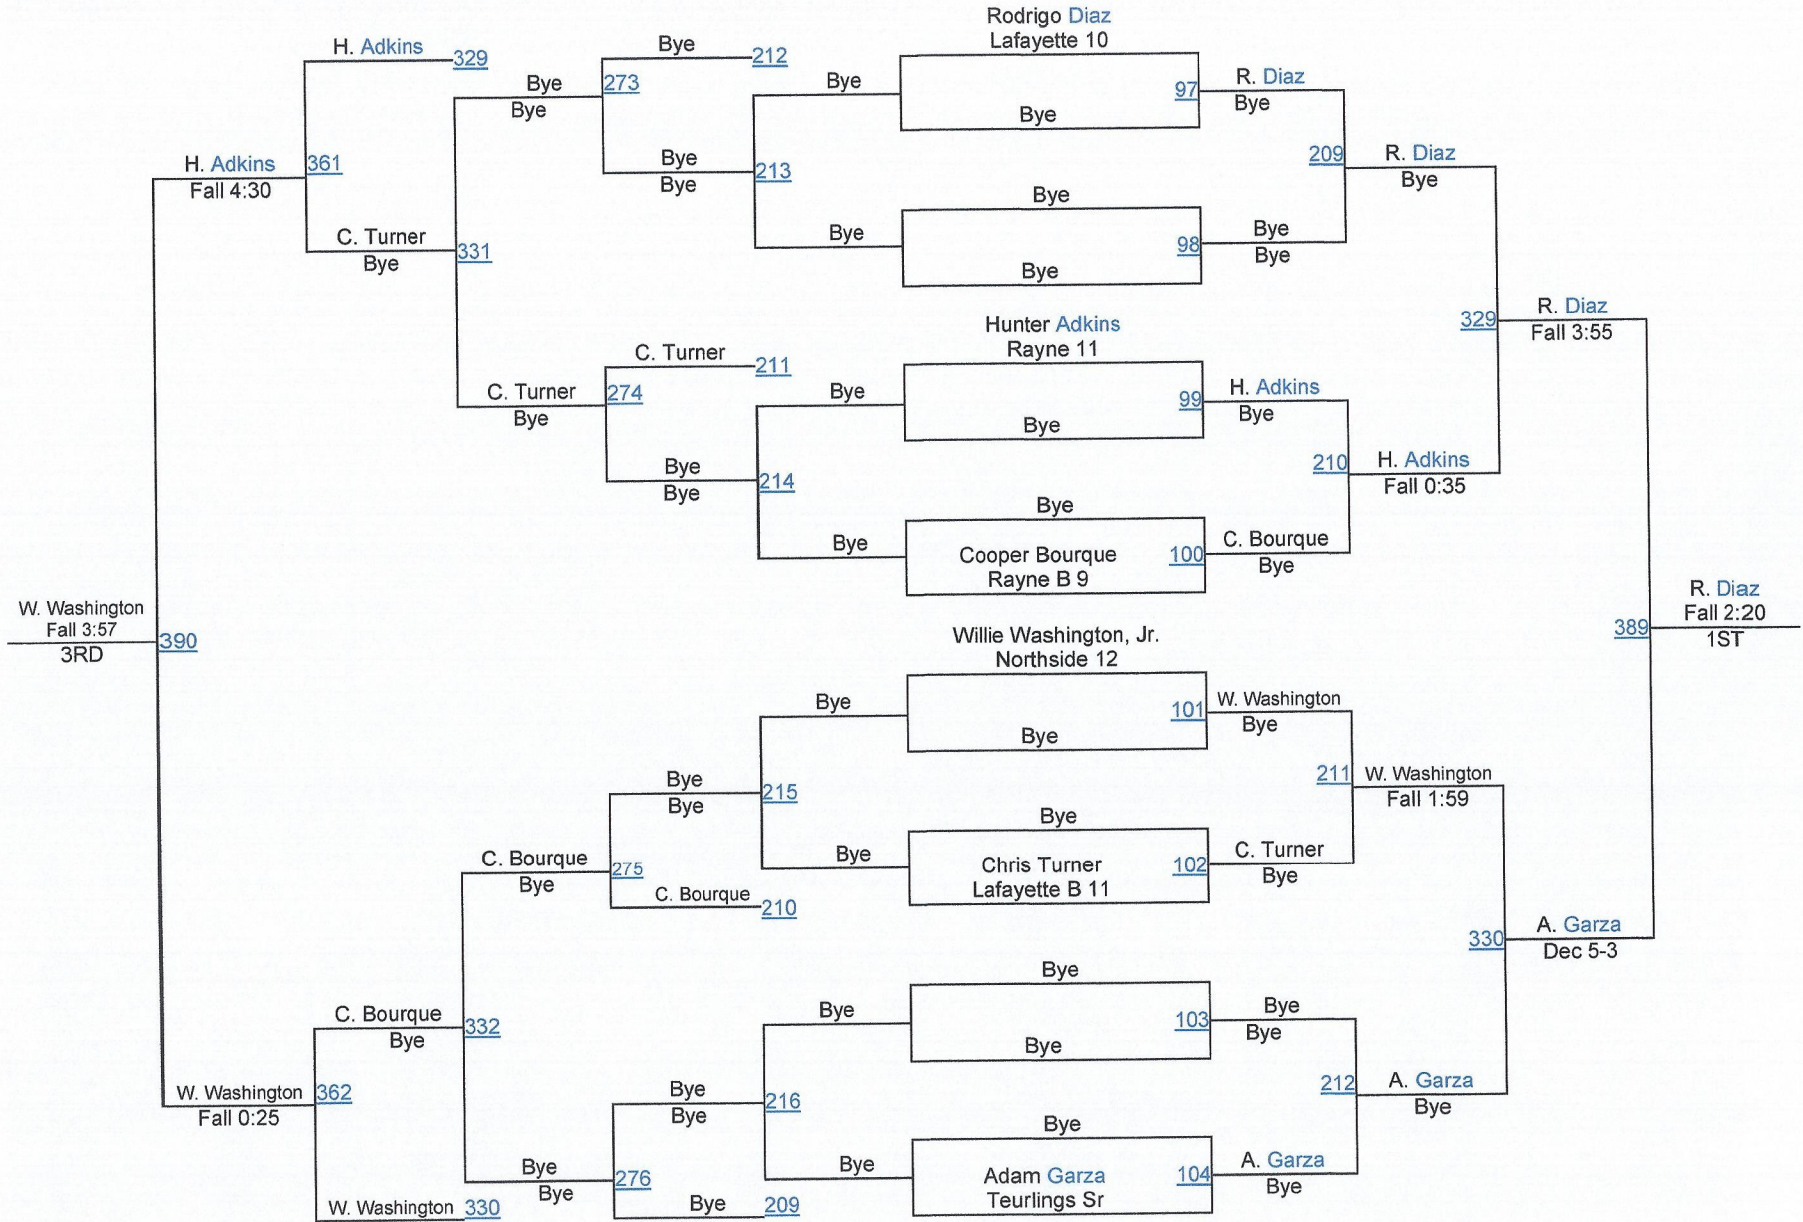

2014 Lafayette Metro Tournament

High School 220