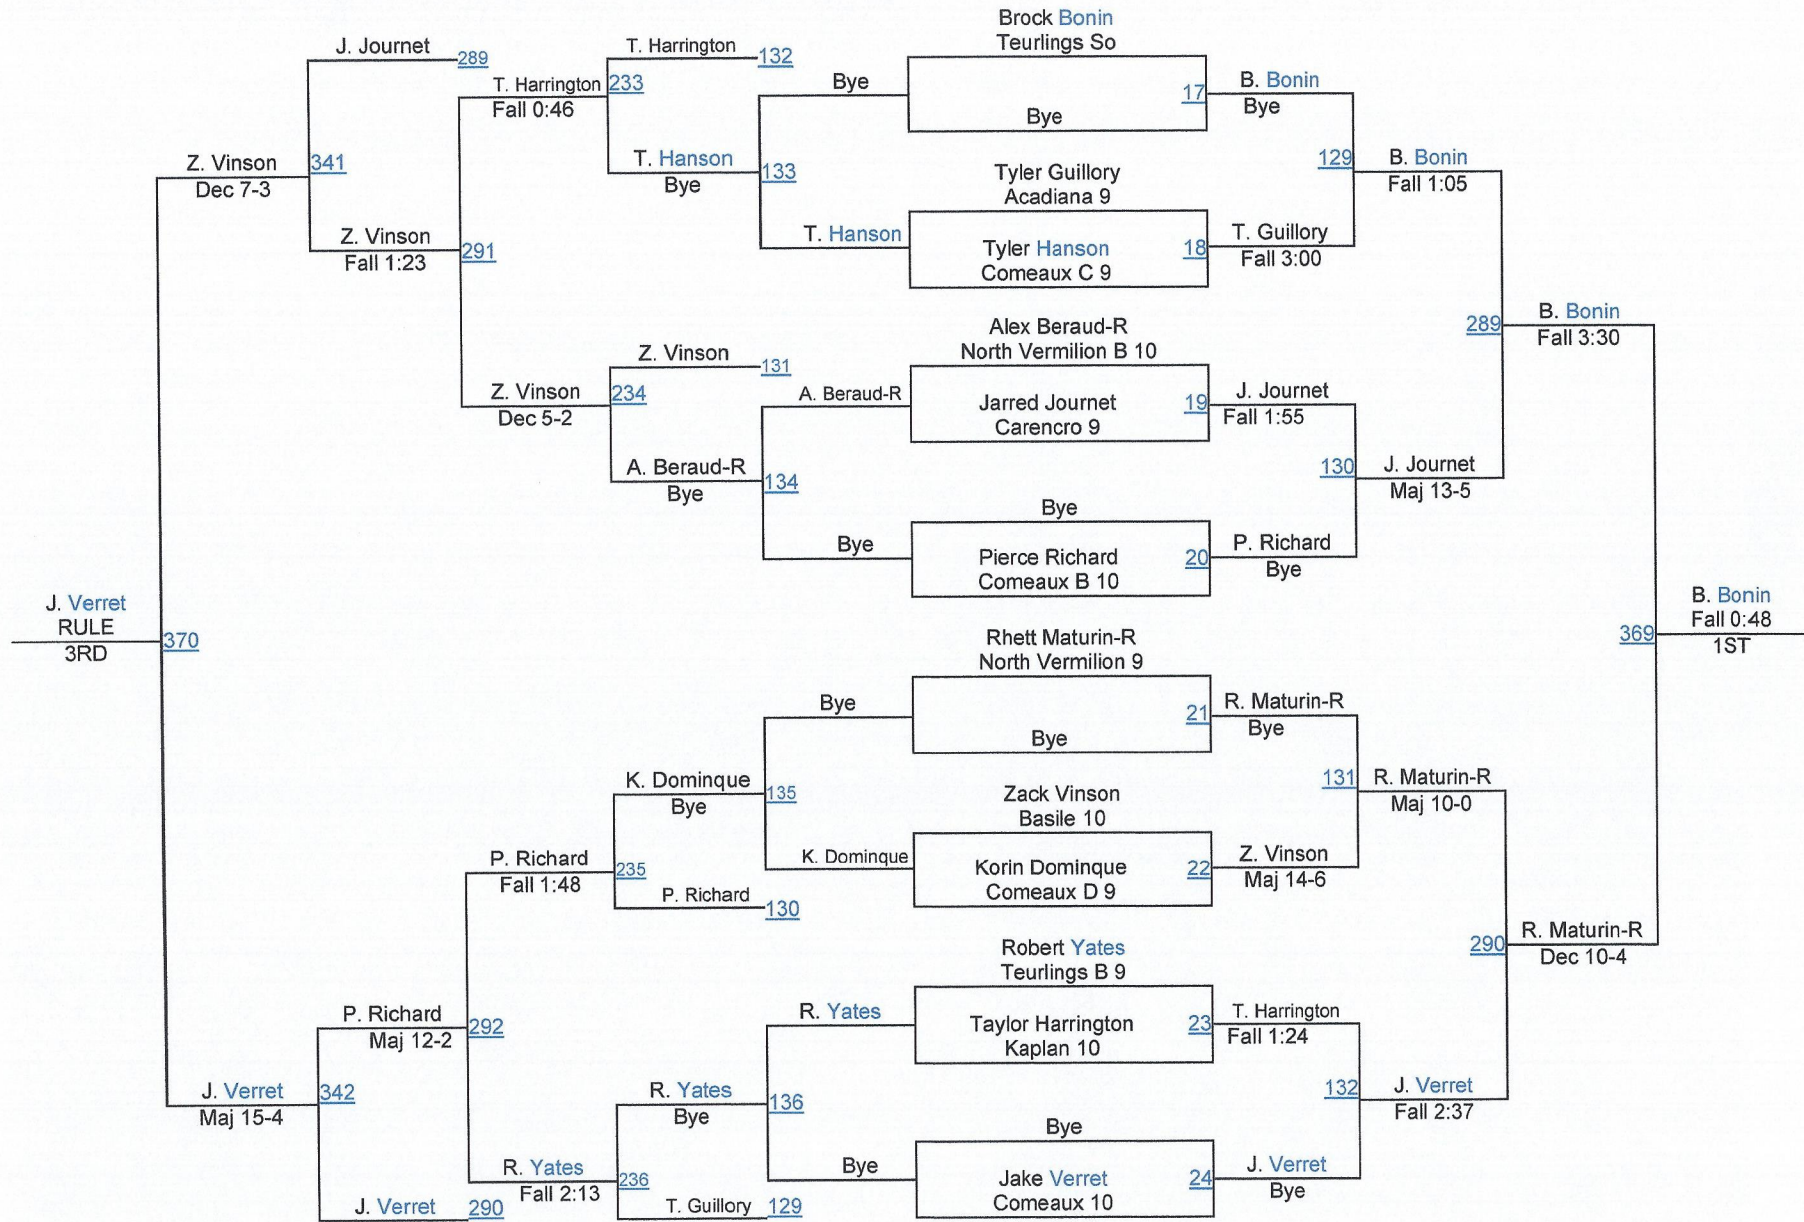

2014 Lafayette Metro Tournament

High School 106

2014 Lafayette Metro Tournament

High School 113

2014 Lafayette Metro Tournament

High School 120

2014 Lafayette Metro Tournament

High School 126