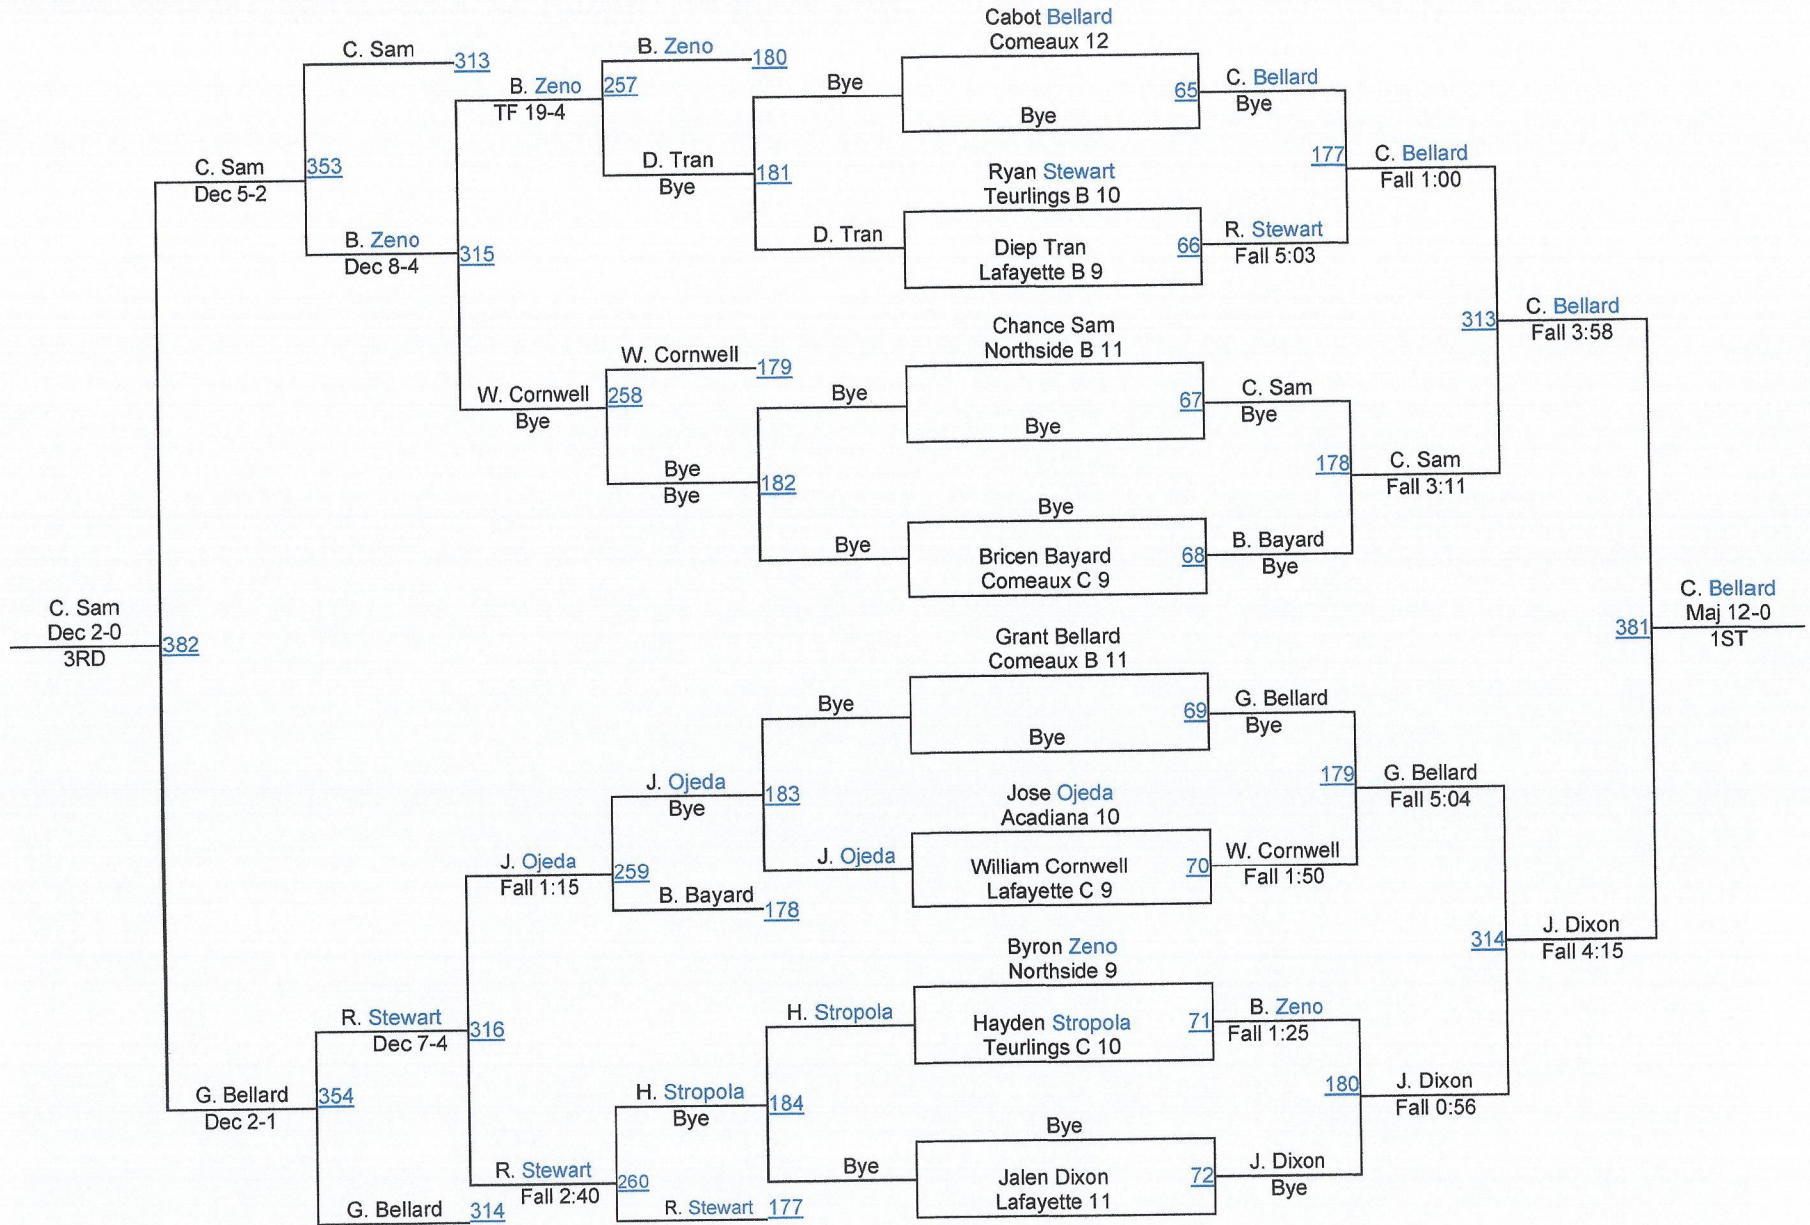

2014 Lafayette Metro Tournament

High School 160