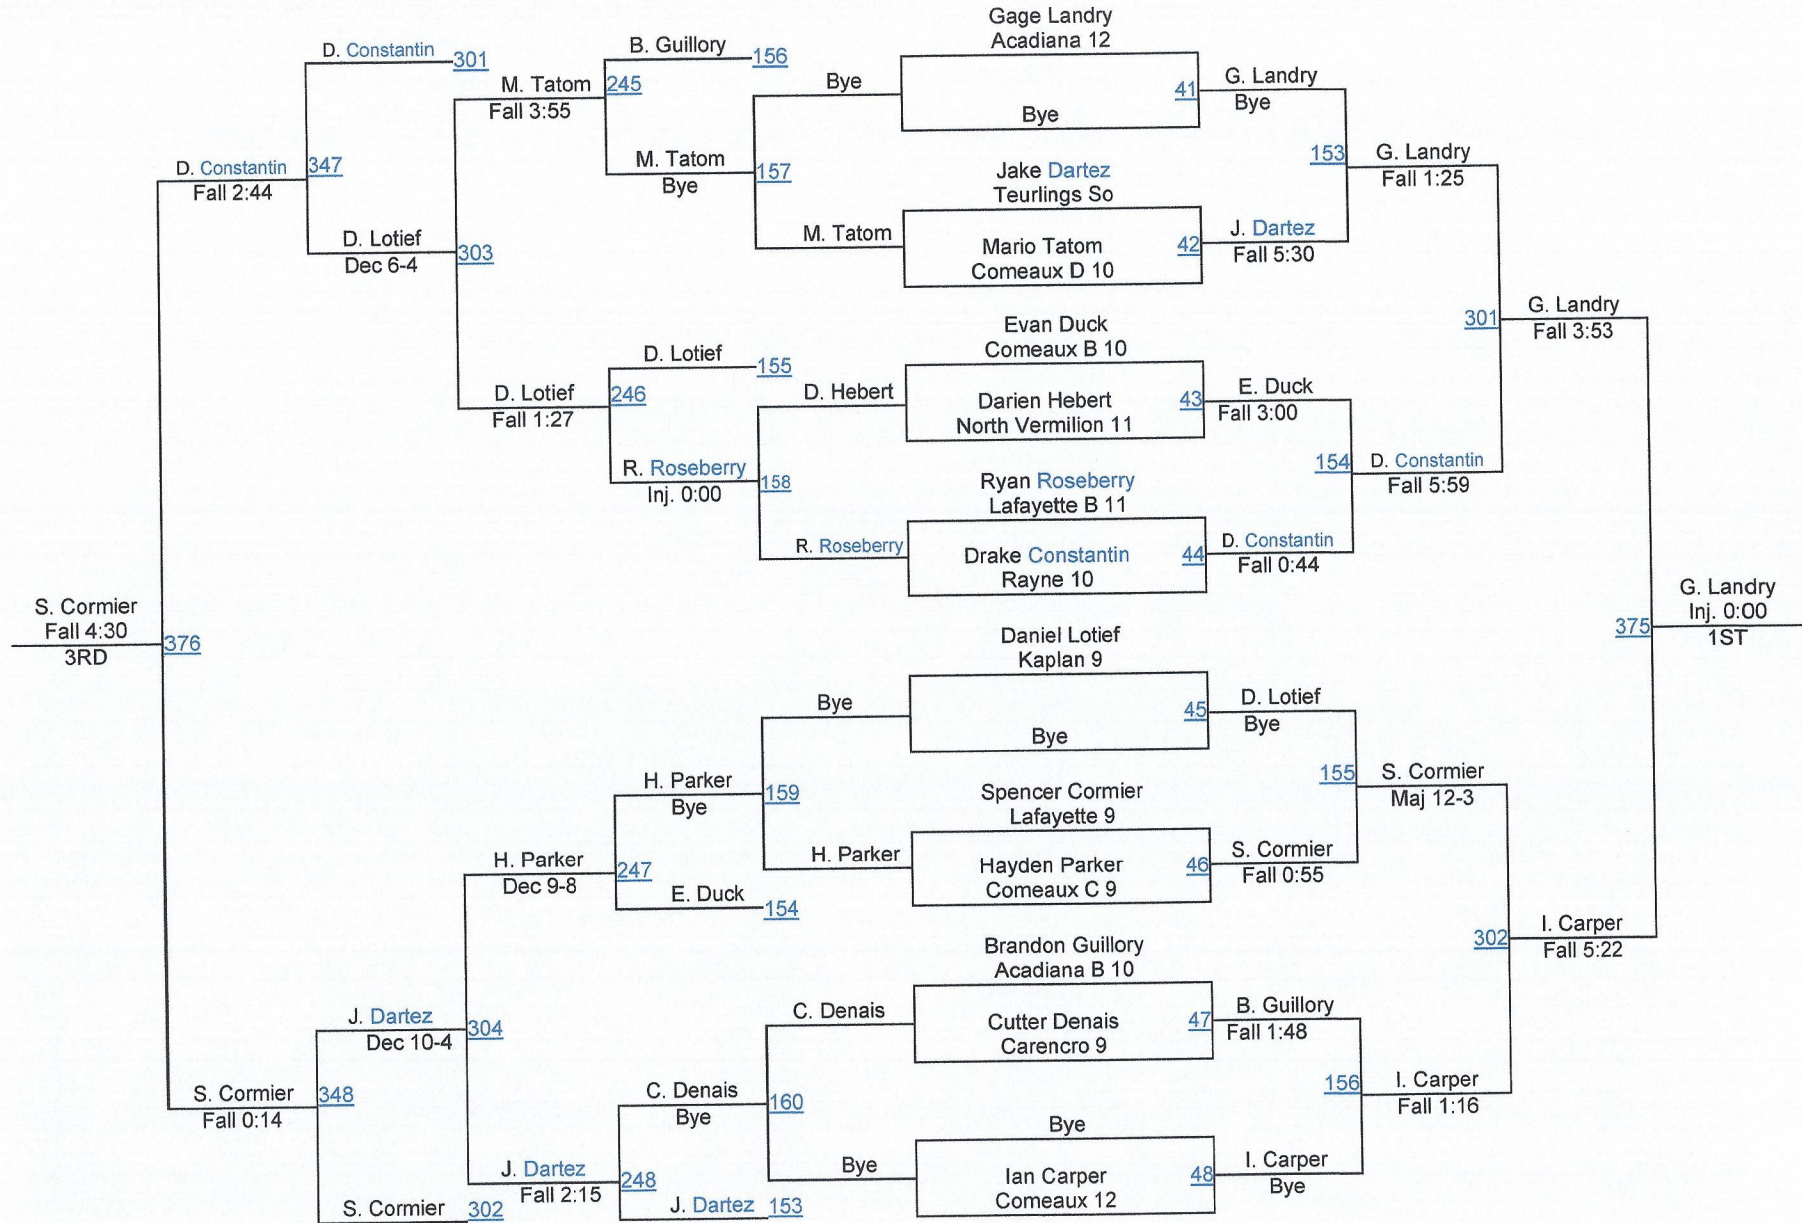

2014 Lafayette Metro Tournament

High School 138