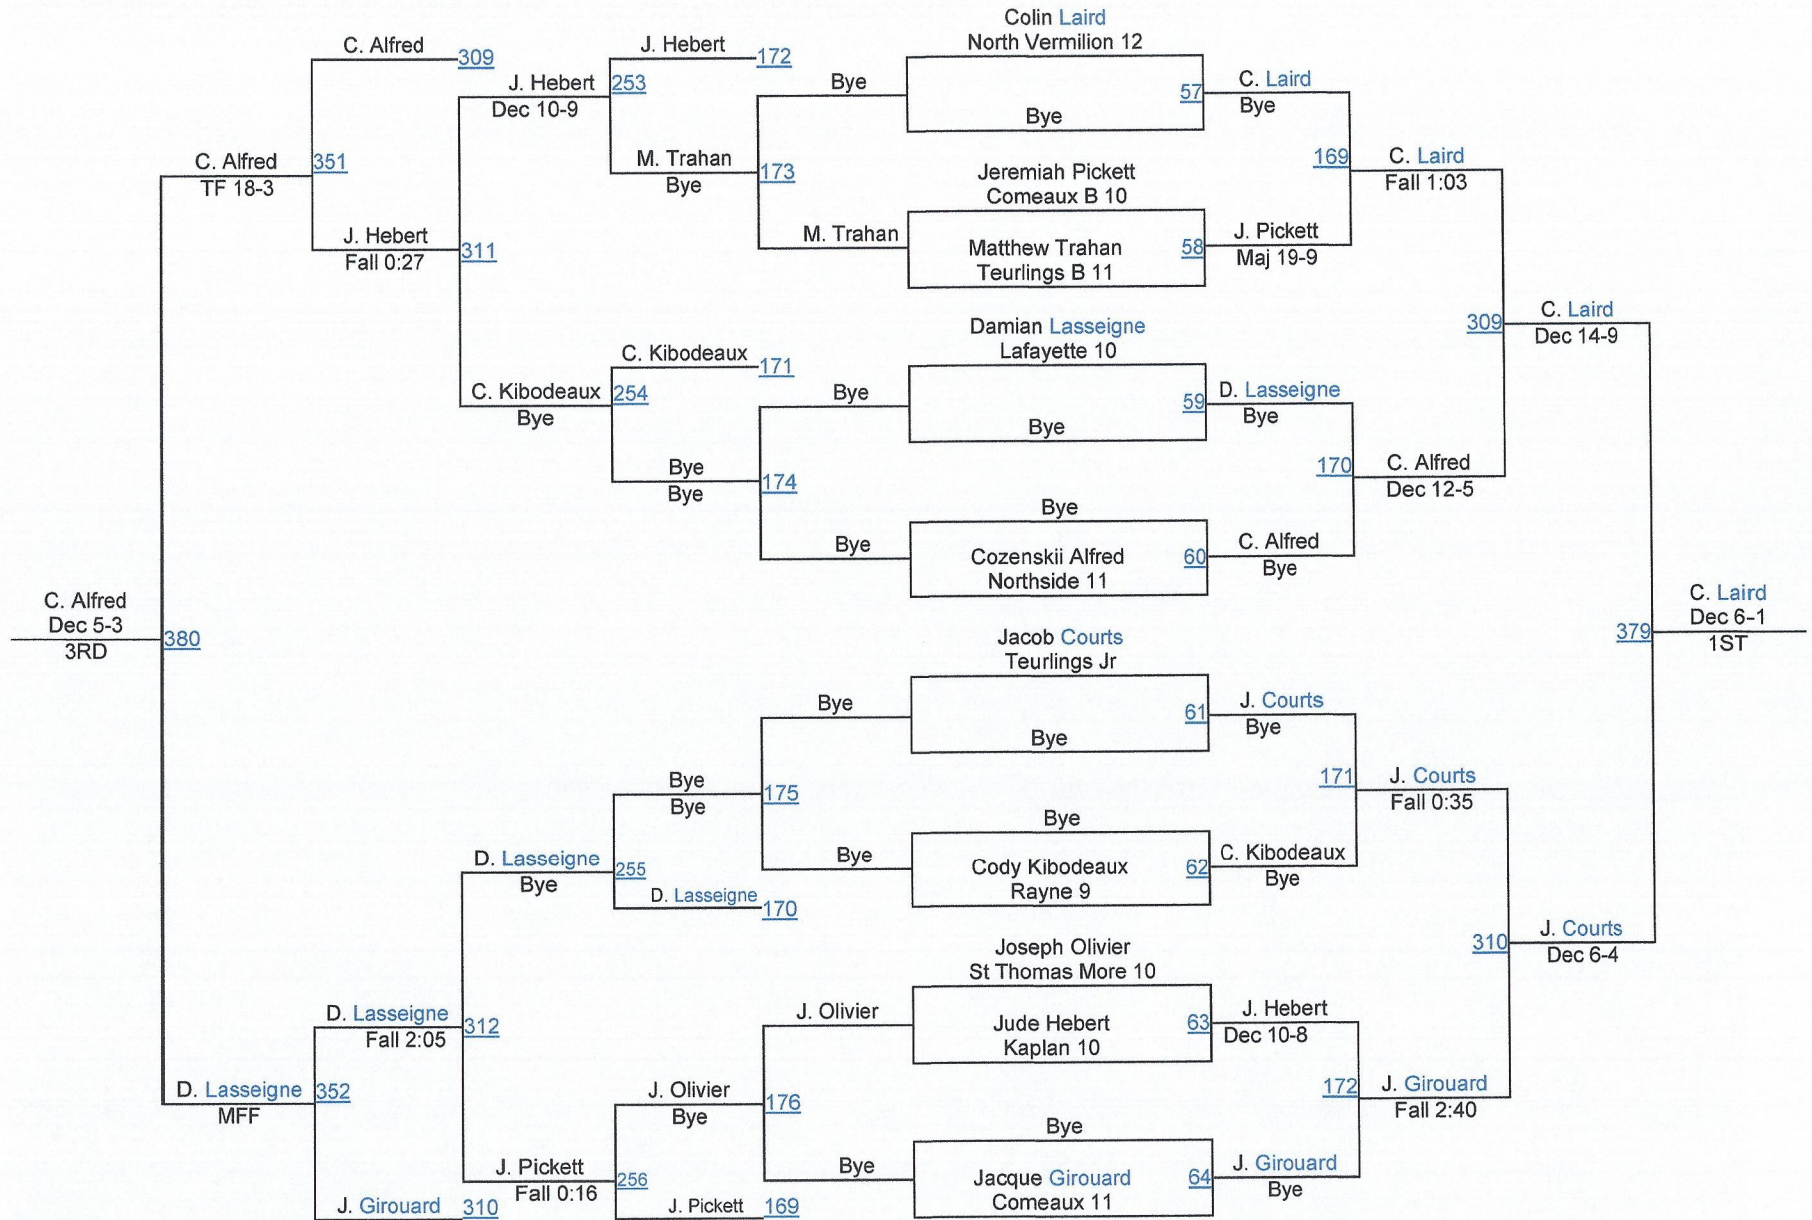

2014 Lafayette Metro Tournament

High School 132

2014 Lafayette Metro Tournament

High School 138

2014 Lafayette Metro Tournament

High School 145

2014 Lafayette Metro Tournament

High School 152