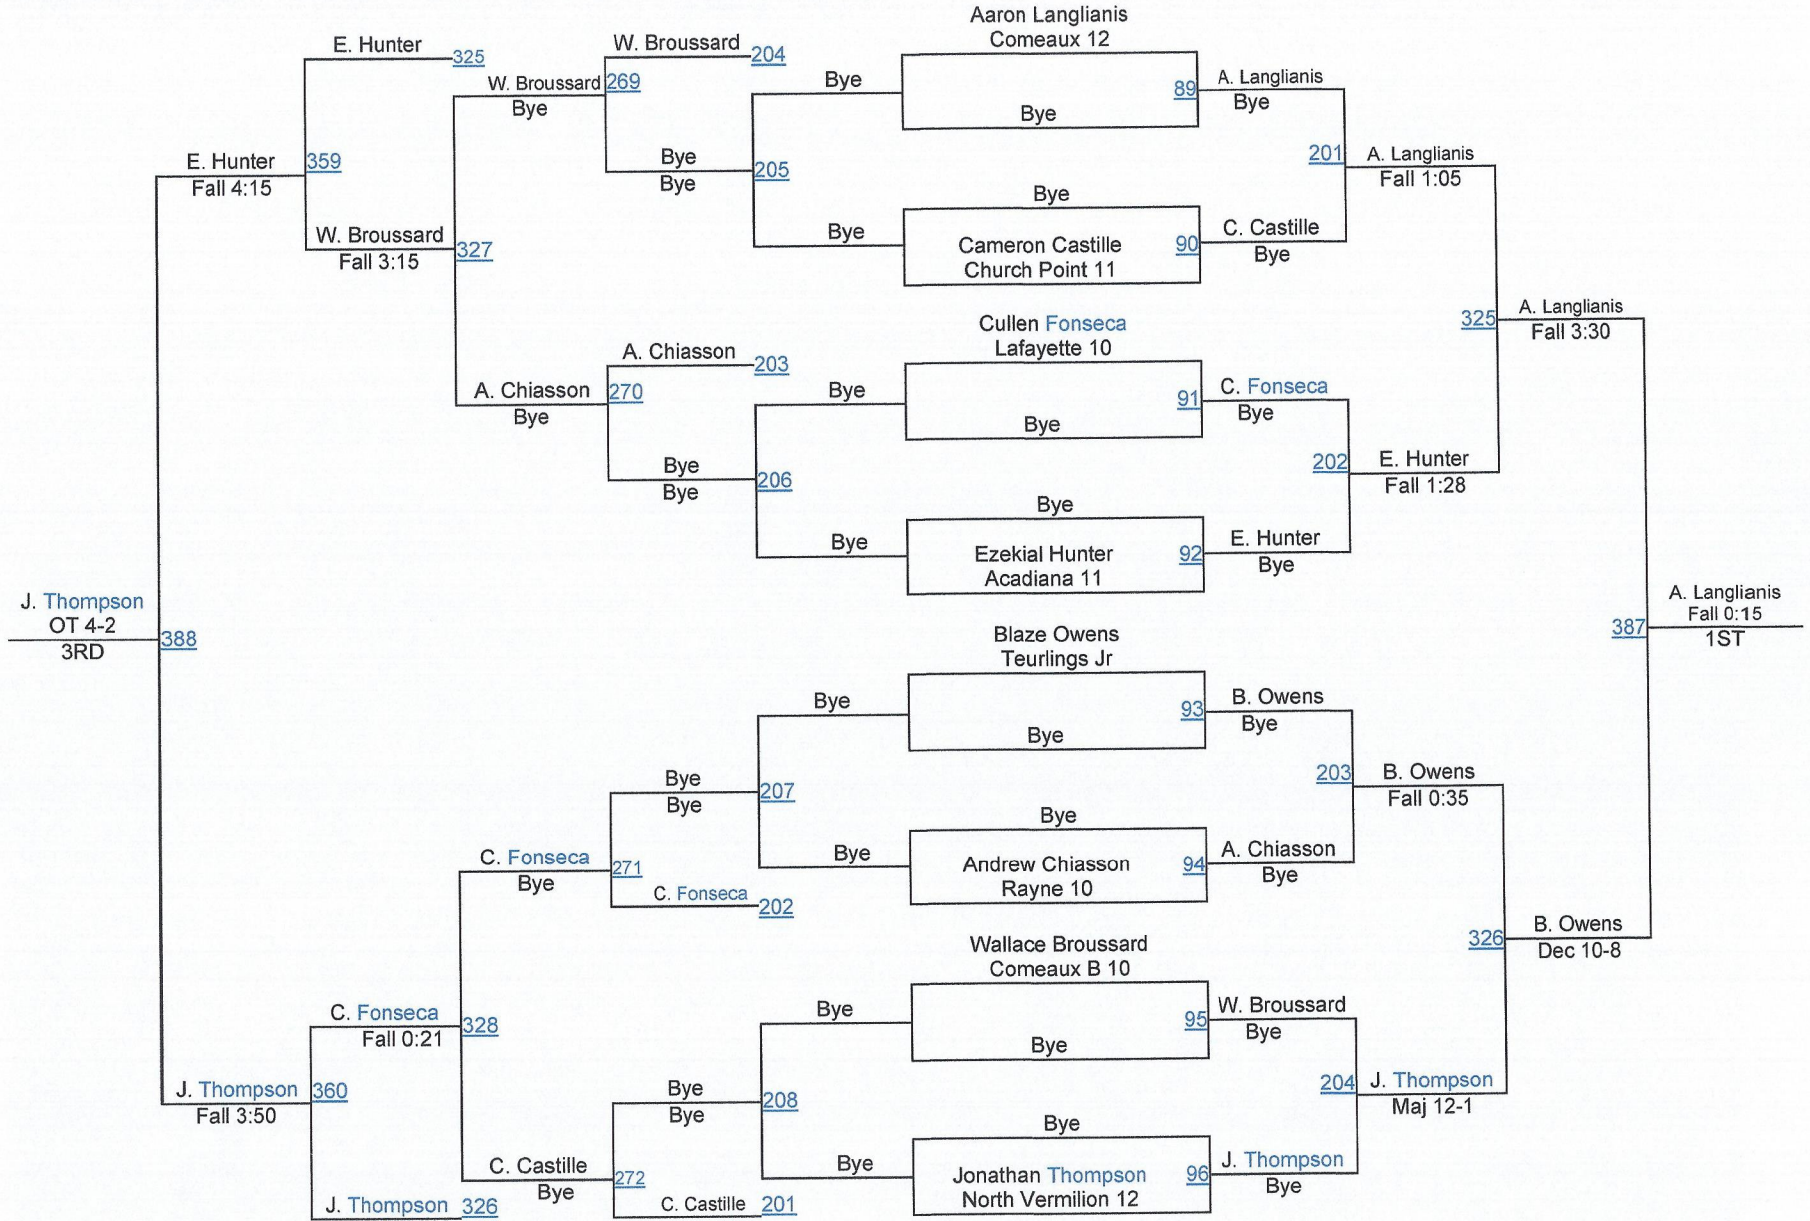

2014 Lafayette Metro Tournament

High School 160

2014 Lafayette Metro Tournament

High School 170

2014 Lafayette Metro Tournament

High School 182

2014 Lafayette Metro Tournament

High School 195