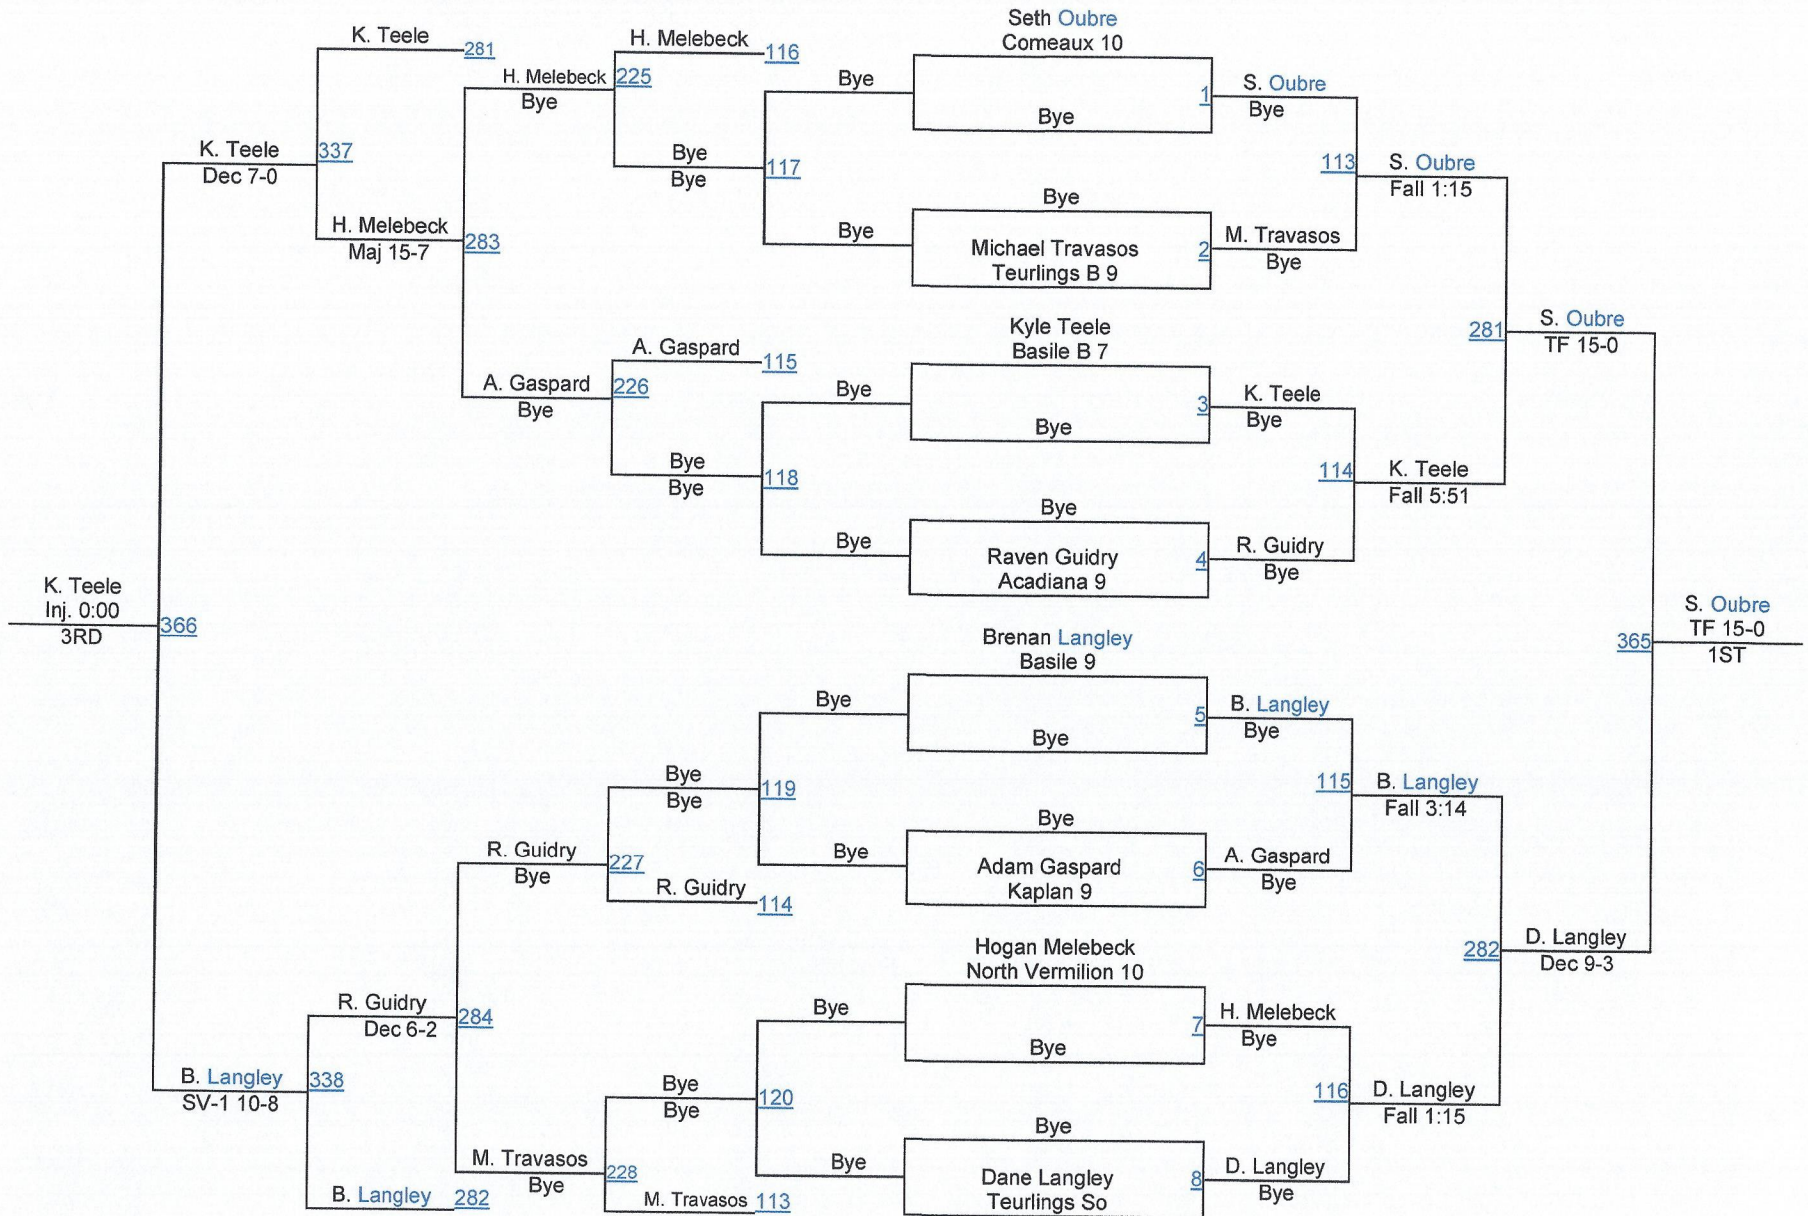

2014 Lafayette Metro Tournament

High School 106

2014 Lafayette Metro Tournament

High School 113

2014 Lafayette Metro Tournament

High School 120

2014 Lafayette Metro Tournament

High School 126