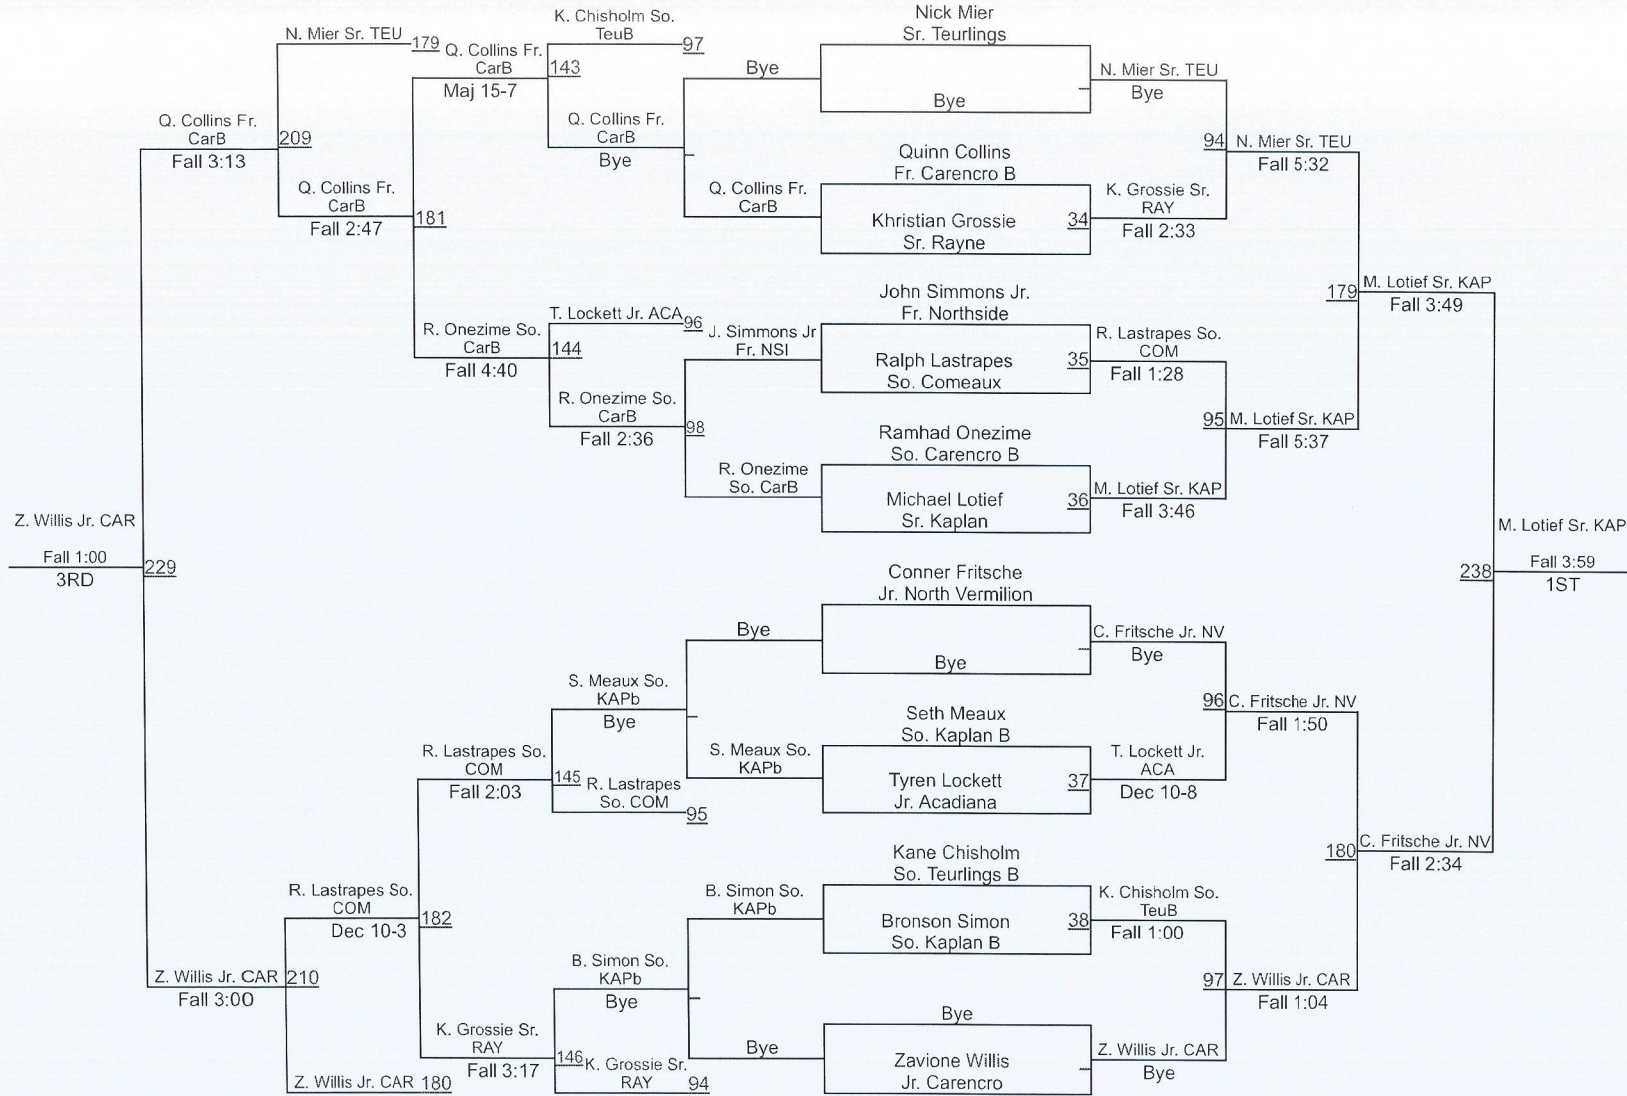

2019 Lafayette Metro Tournament

Varsity 220