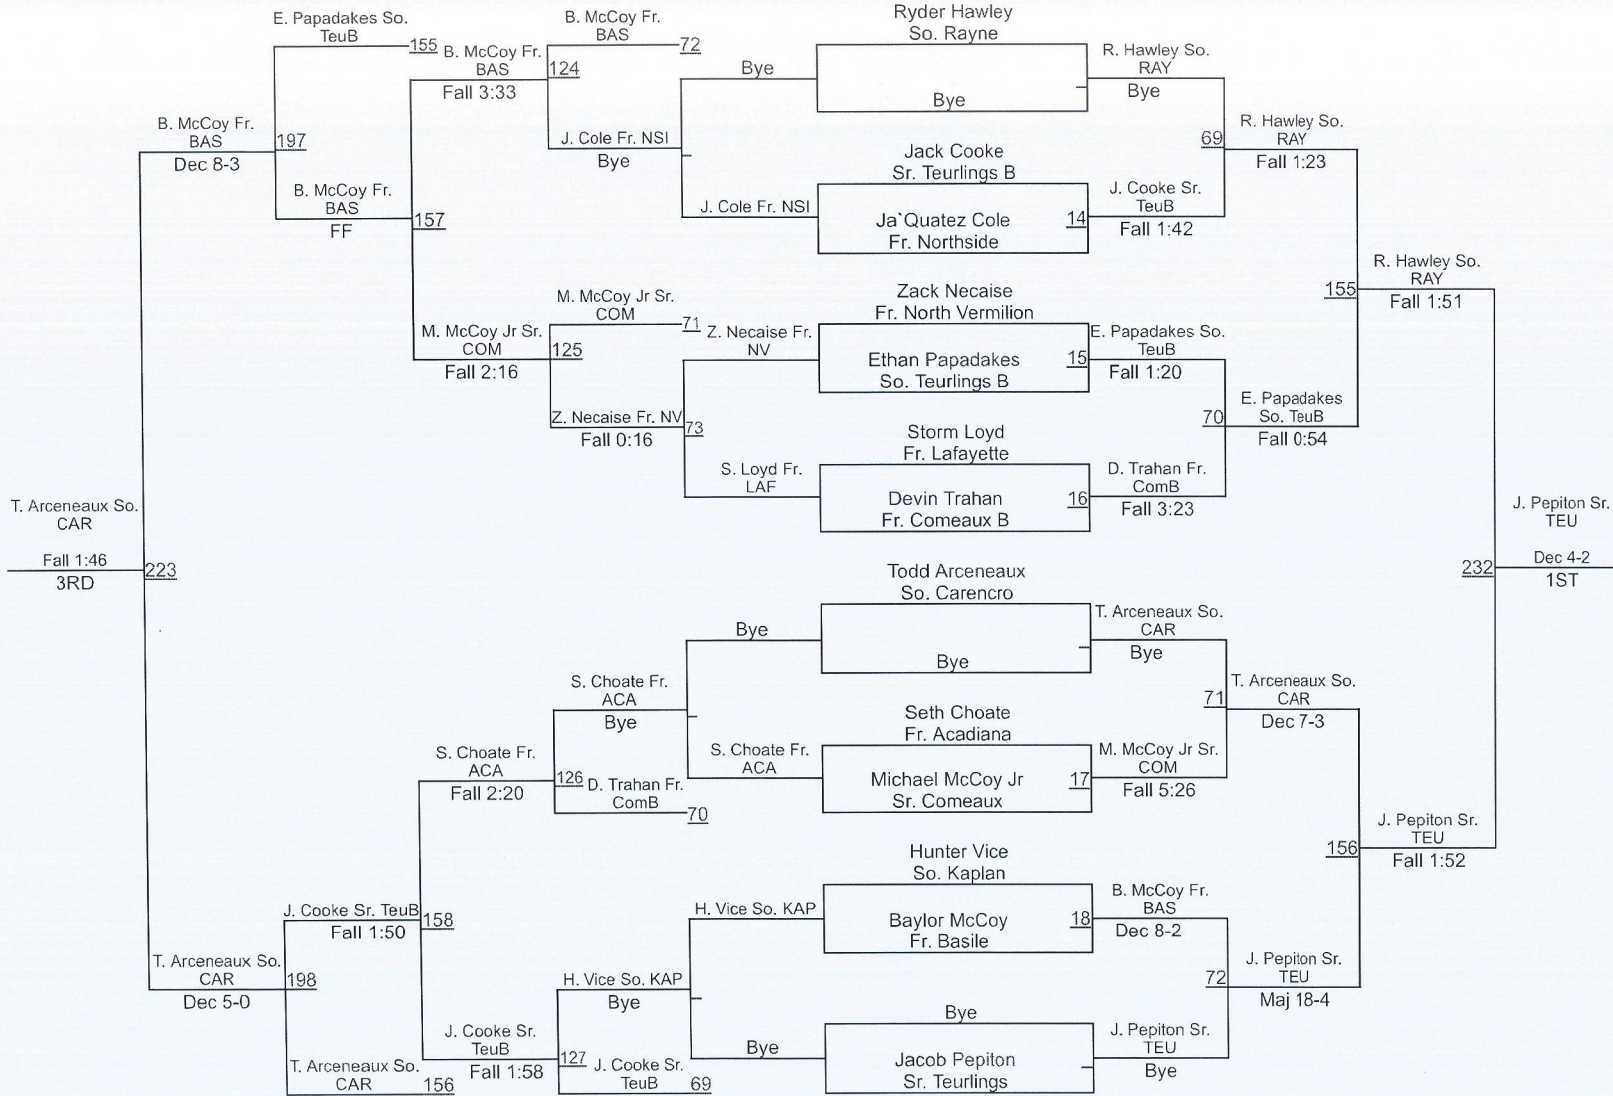

2019 Lafayette Metro Tournament

Varsity 132