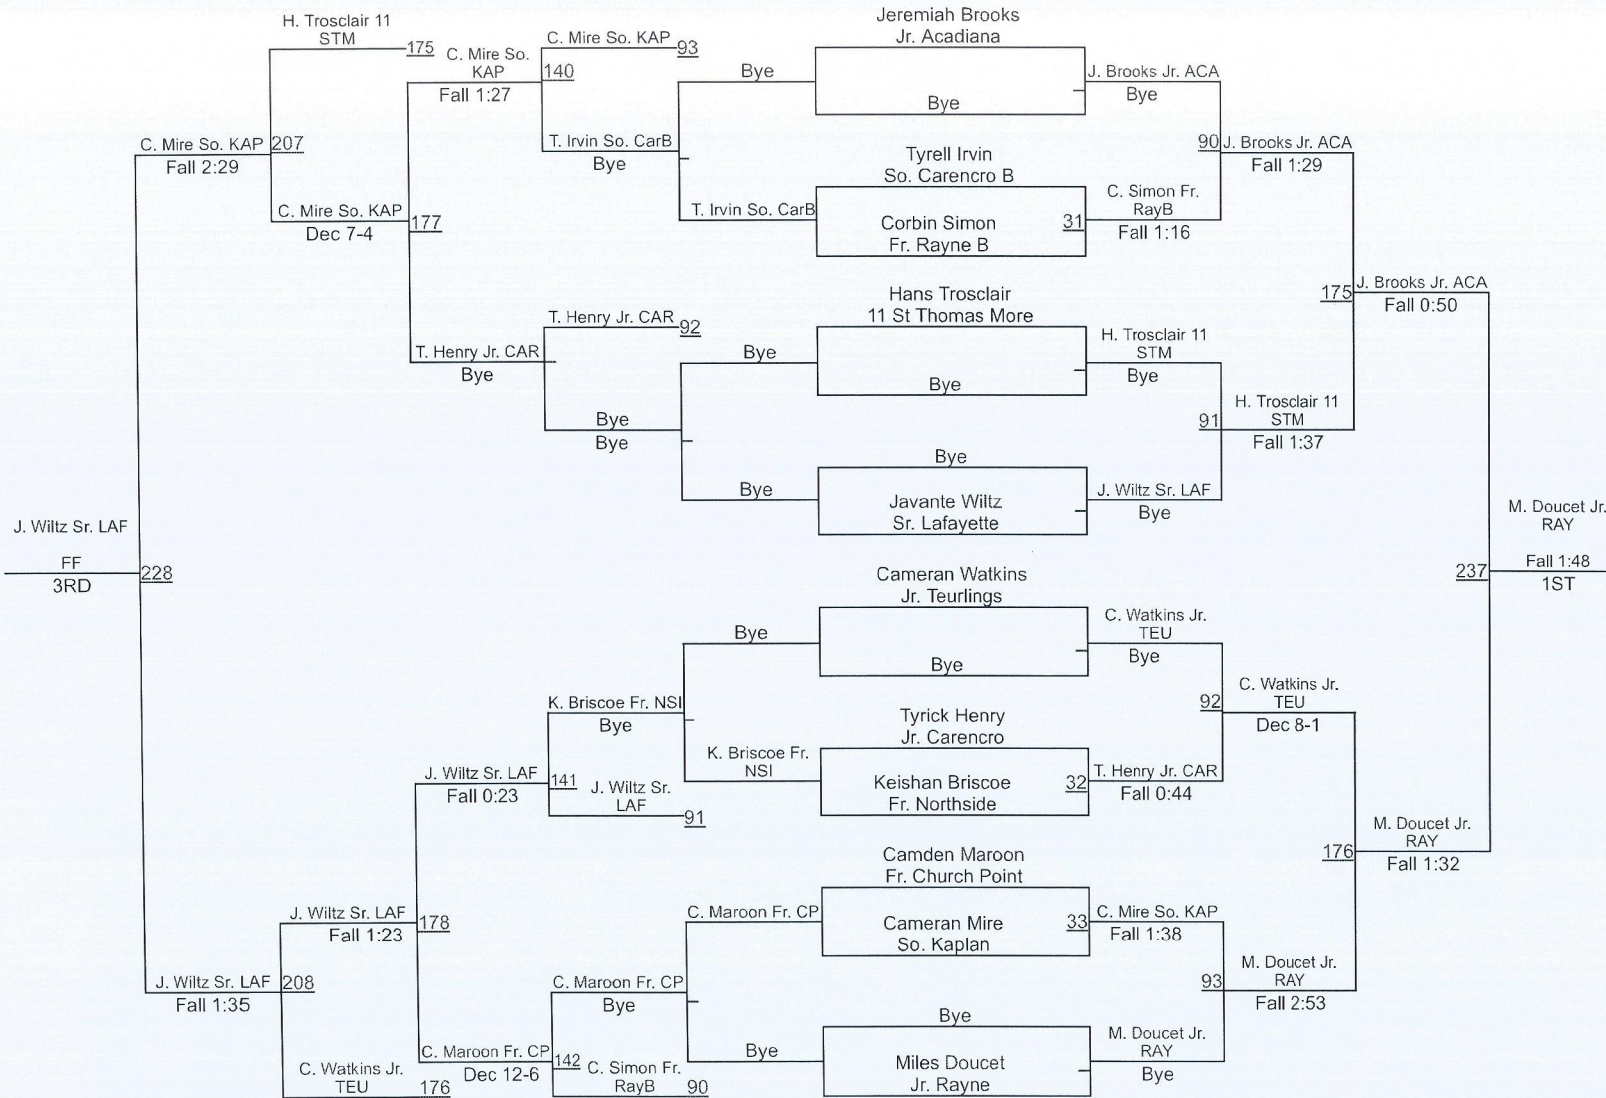

2019 Lafayette Metro Tournament

Varsity 160

2019 Lafayette Metro Tournament

Varsity 170

2019 Lafayette Metro Tournament

Varsity 182

2019 Lafayette Metro Tournament

Varsity 195