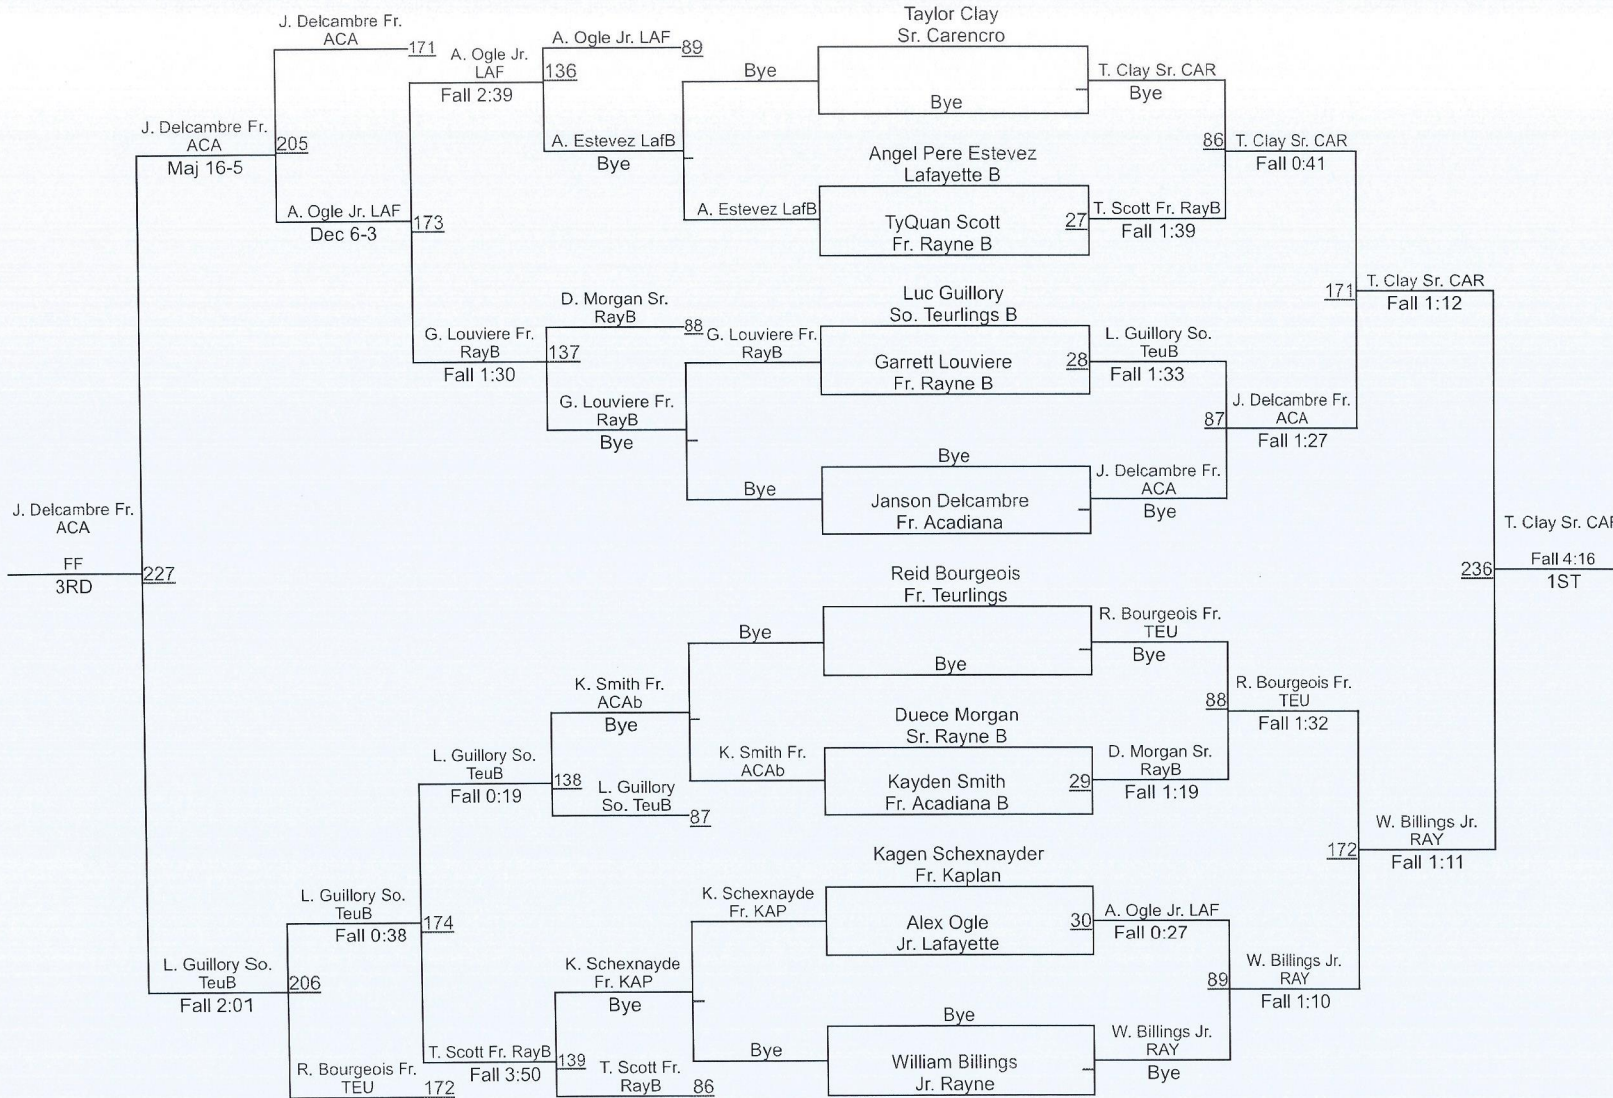

2019 Lafayette Metro Tournament

Varsity 132

2019 Lafayette Metro Tournament

Varsity 138

2019 Lafayette Metro Tournament

Varsity 145

2019 Lafayette Metro Tournament

Varsity 152

2019 Lafayette Metro Tournament

Varsity 160

2019 Lafayette Metro Tournament

Varsity 170

2019 Lafayette Metro Tournament

Varsity 182

2019 Lafayette Metro Tournament

Varsity 195