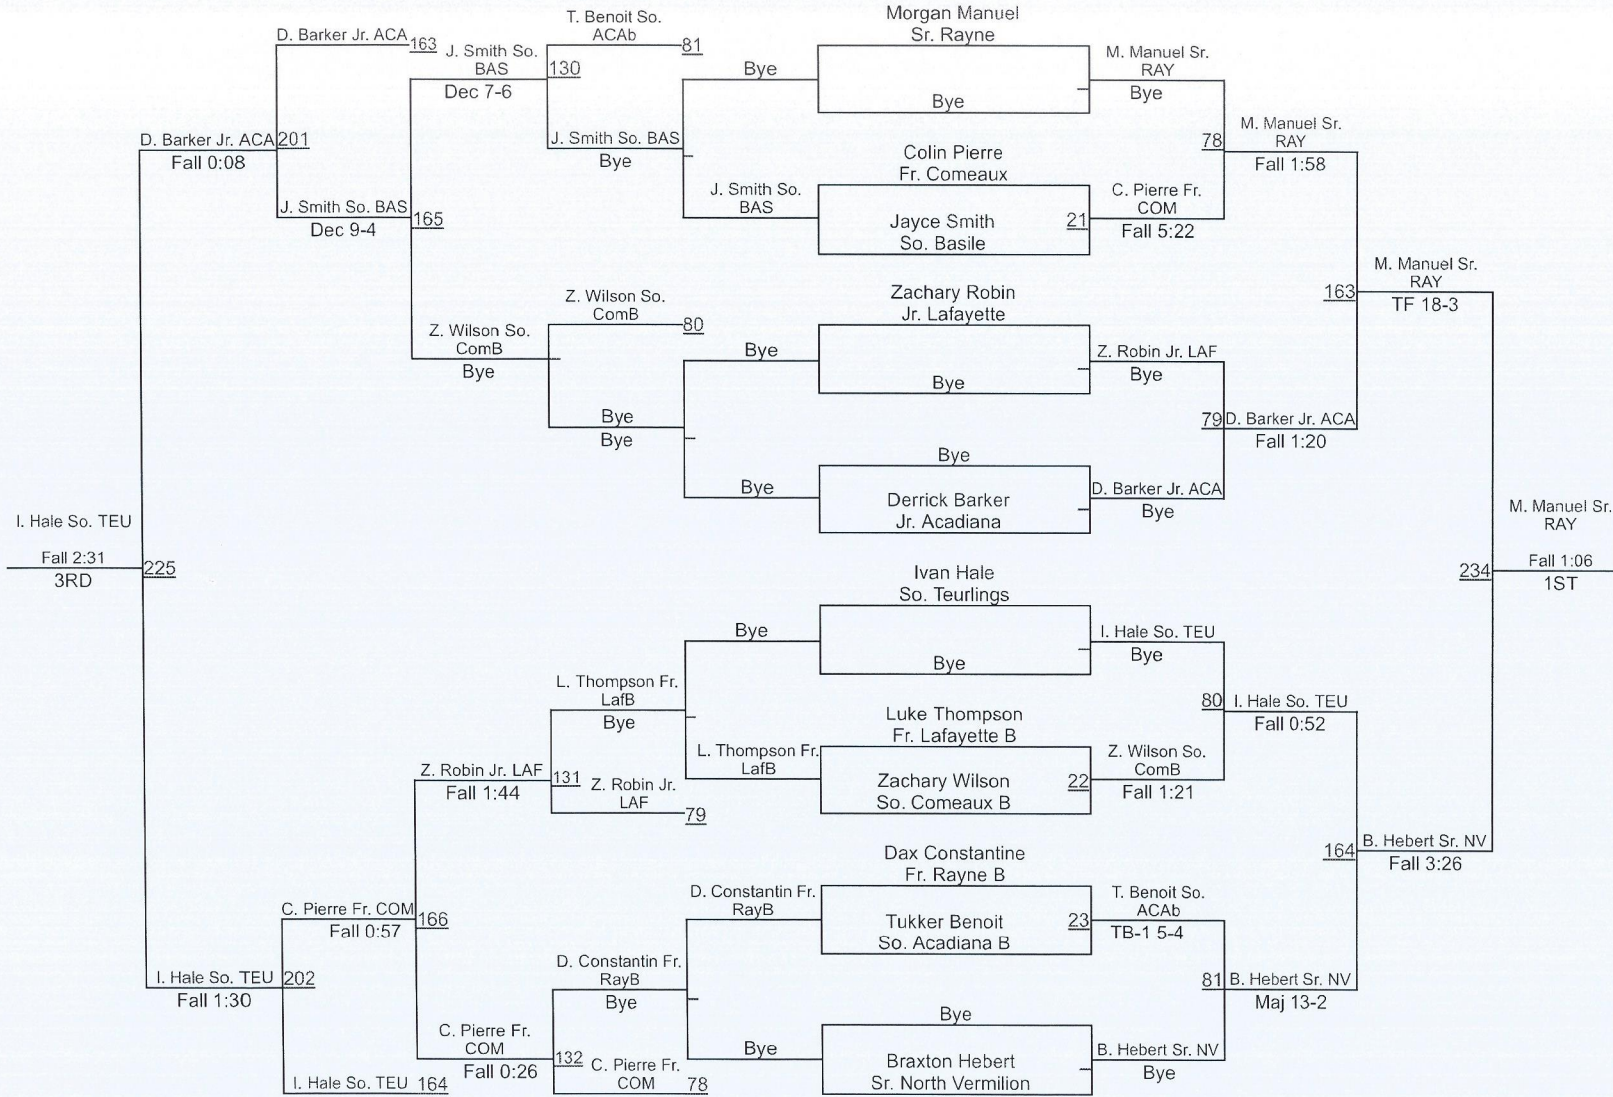

2019 Lafayette Metro Tournament

Varsity 132

2019 Lafayette Metro Tournament

Varsity 138

2019 Lafayette Metro Tournament

Varsity 145

2019 Lafayette Metro Tournament

Varsity 152