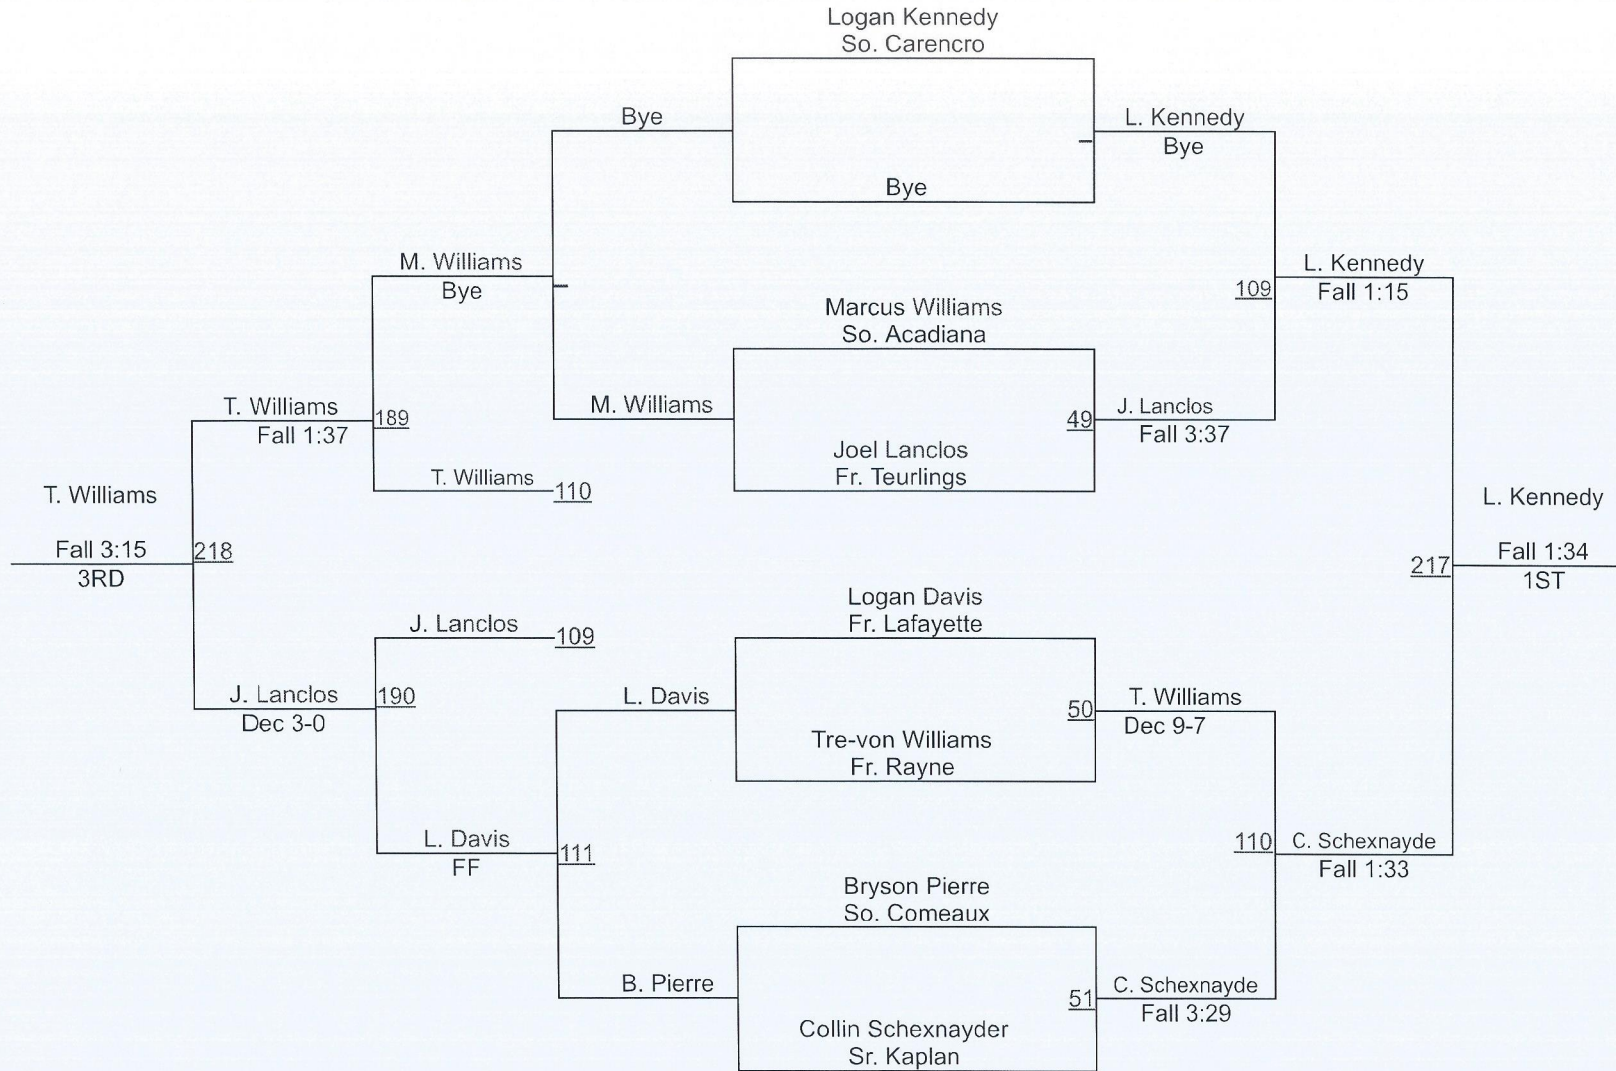

2019 Lafayette Metro Tournament

Varsity 160

2019 Lafayette Metro Tournament

Varsity 170

2019 Lafayette Metro Tournament

Varsity 182

2019 Lafayette Metro Tournament

Varsity 195

2019 Lafayette Metro Tournament

Varsity 220

2019 Lafayette Metro Tournament

Varsity 285