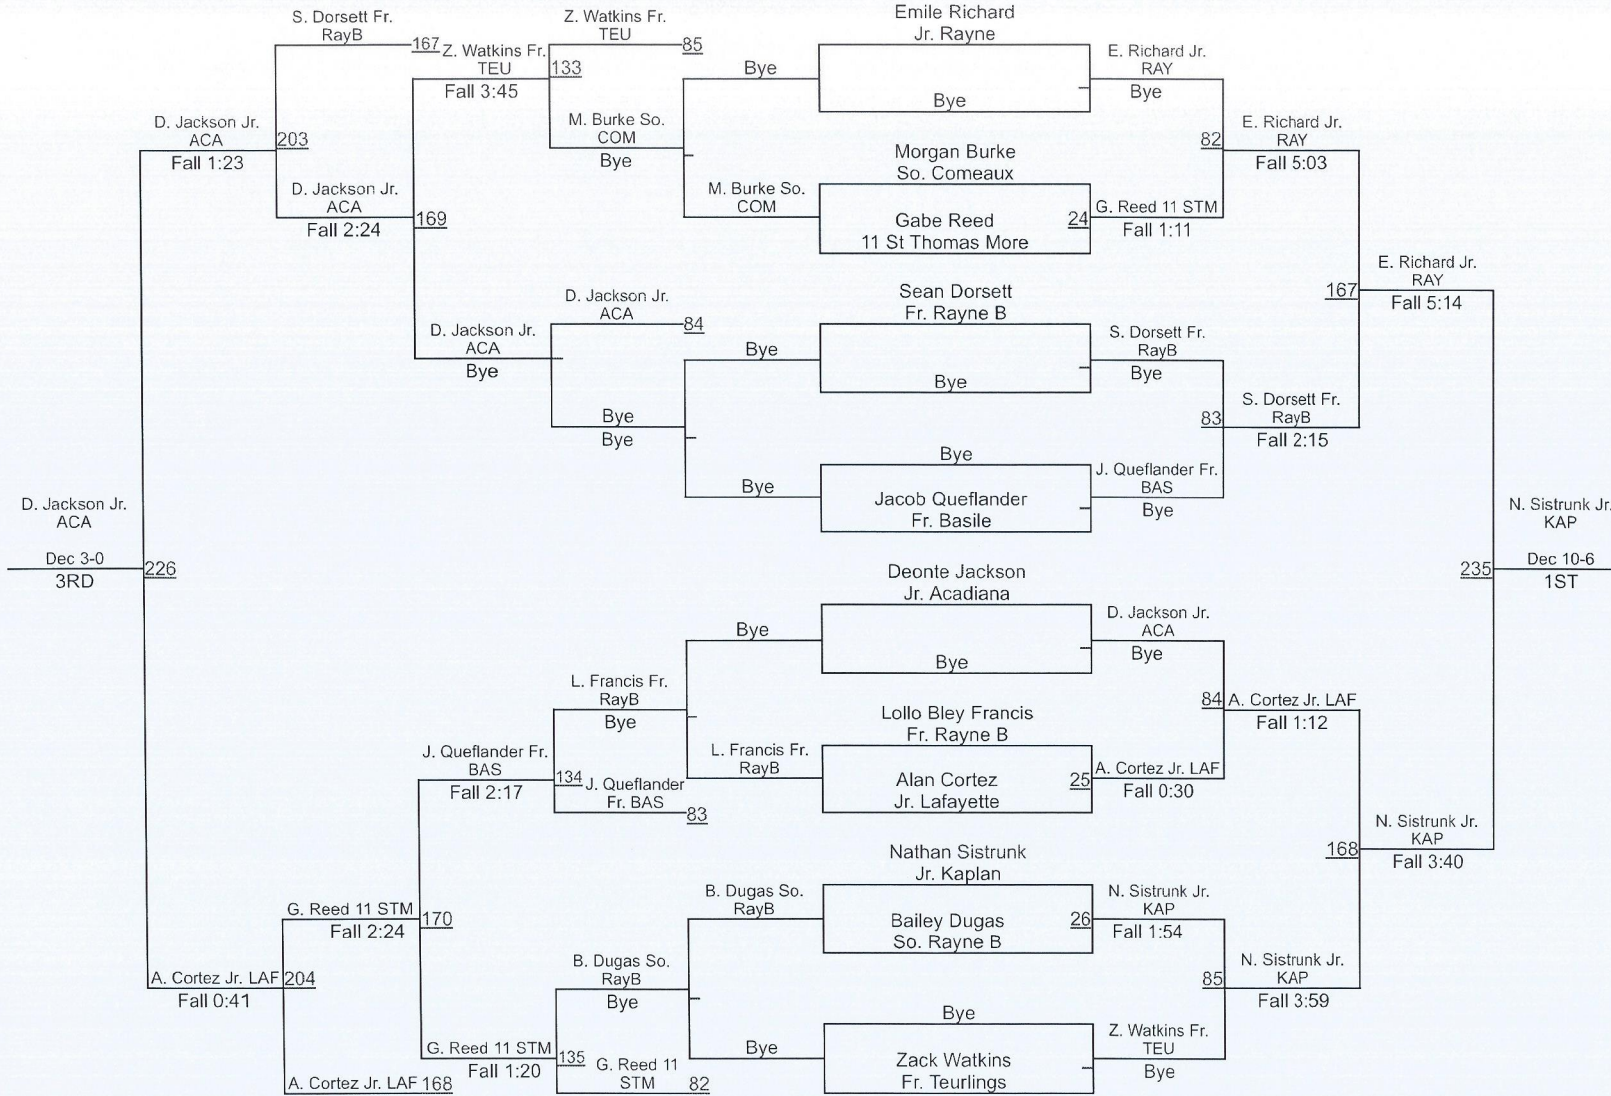

2019 Lafayette Metro Tournament

Varsity 132

2019 Lafayette Metro Tournament

Varsity 138

2019 Lafayette Metro Tournament

Varsity 145

2019 Lafayette Metro Tournament

Varsity 152