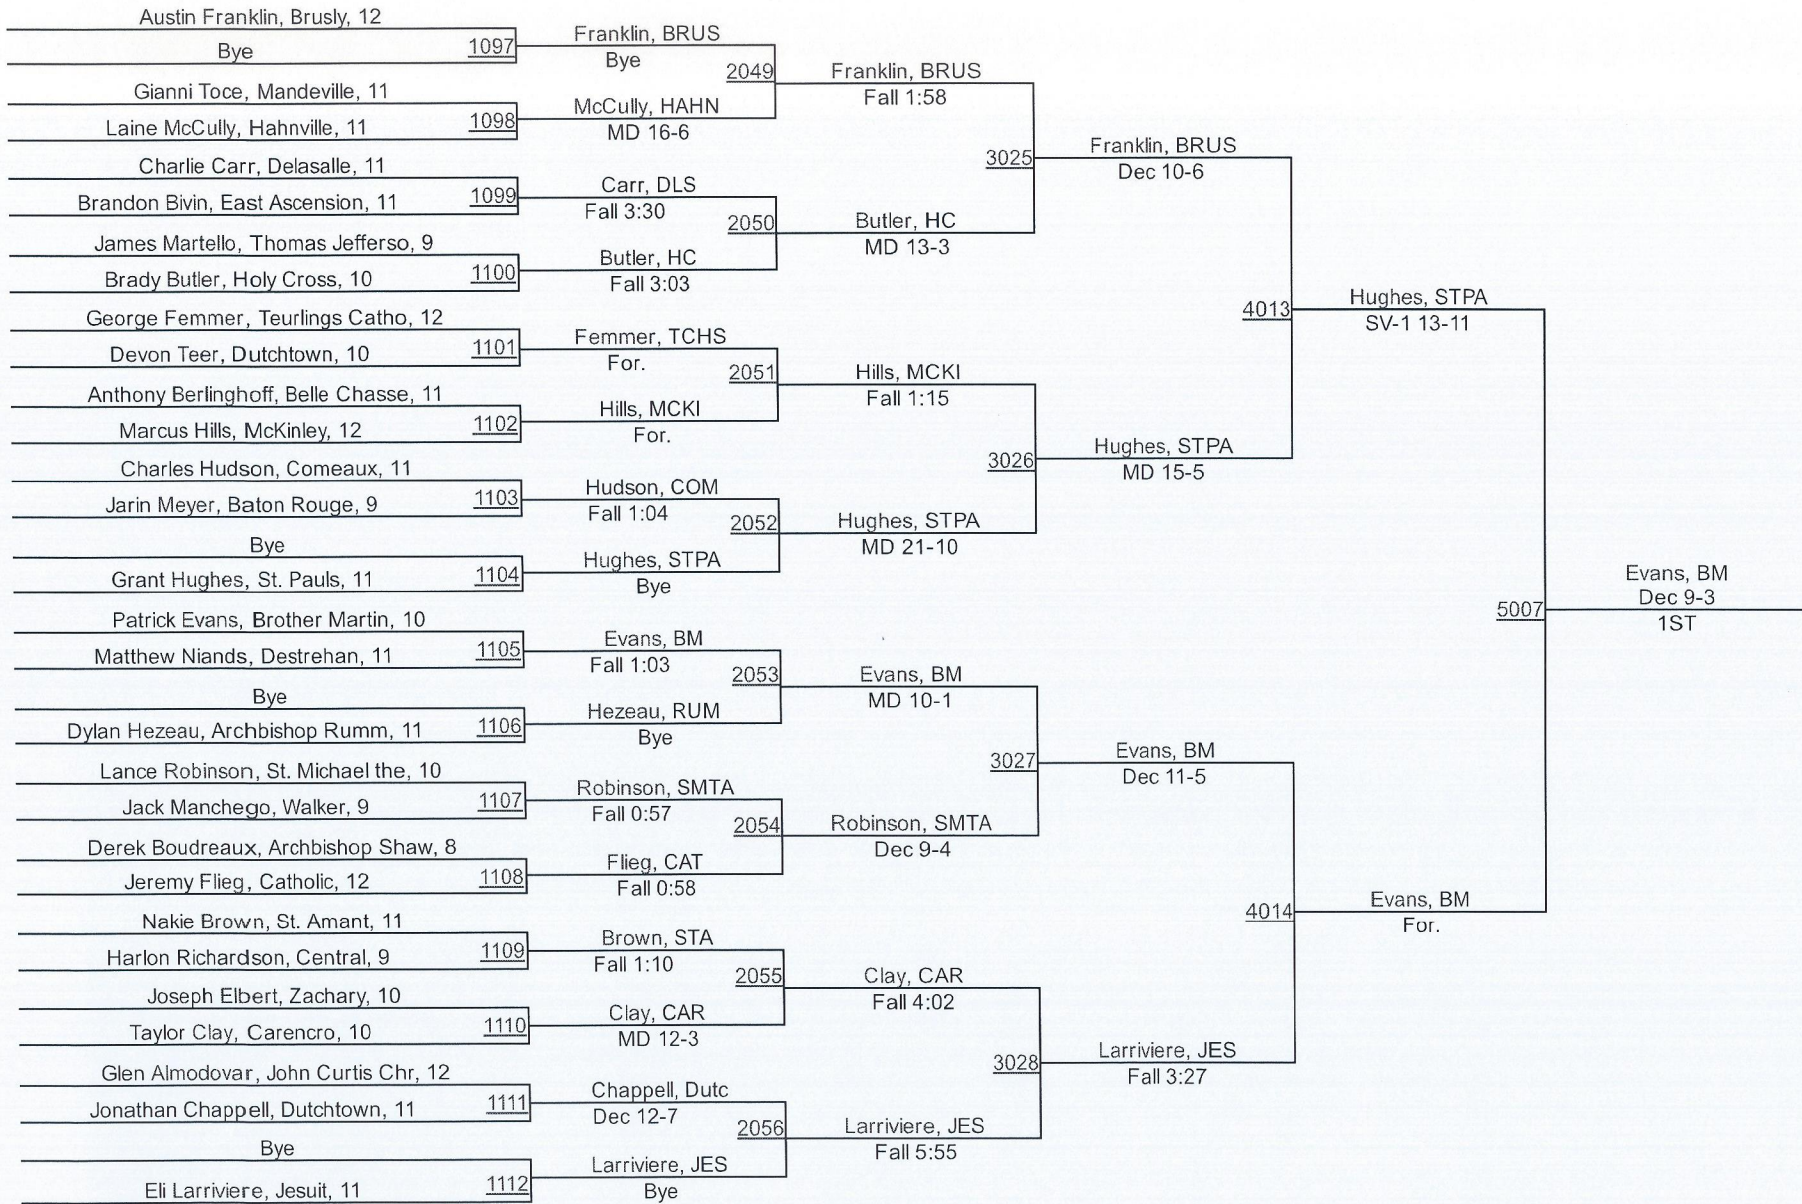

2017 Louisiana Classic Tournament

147