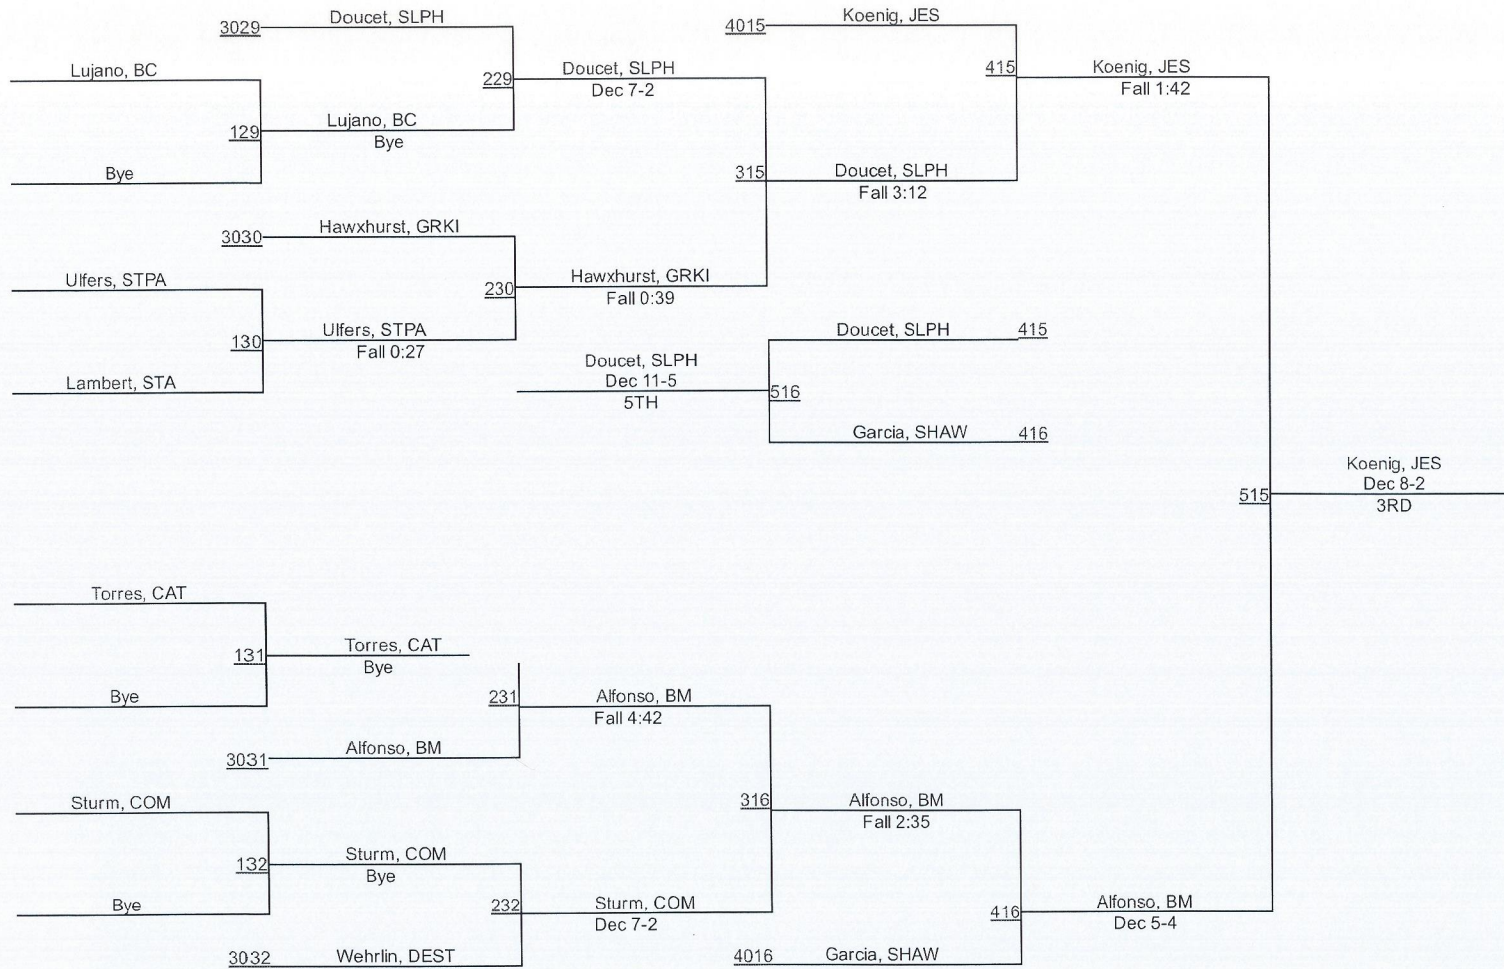

2017 Louisiana Classic Tournament

2017 Louisiana Classic Tournament

147

2017 Louisiana Classic Tournament

154

2017 Louisiana Classic Tournament

162

2017 Louisiana Classic Tournament

172

2017 Louisiana Classic Tournament

184

2017 Louisiana Classic Tournament

197

2017 Louisiana Classic Tournament

222

2017 Louisiana Classic Tournament