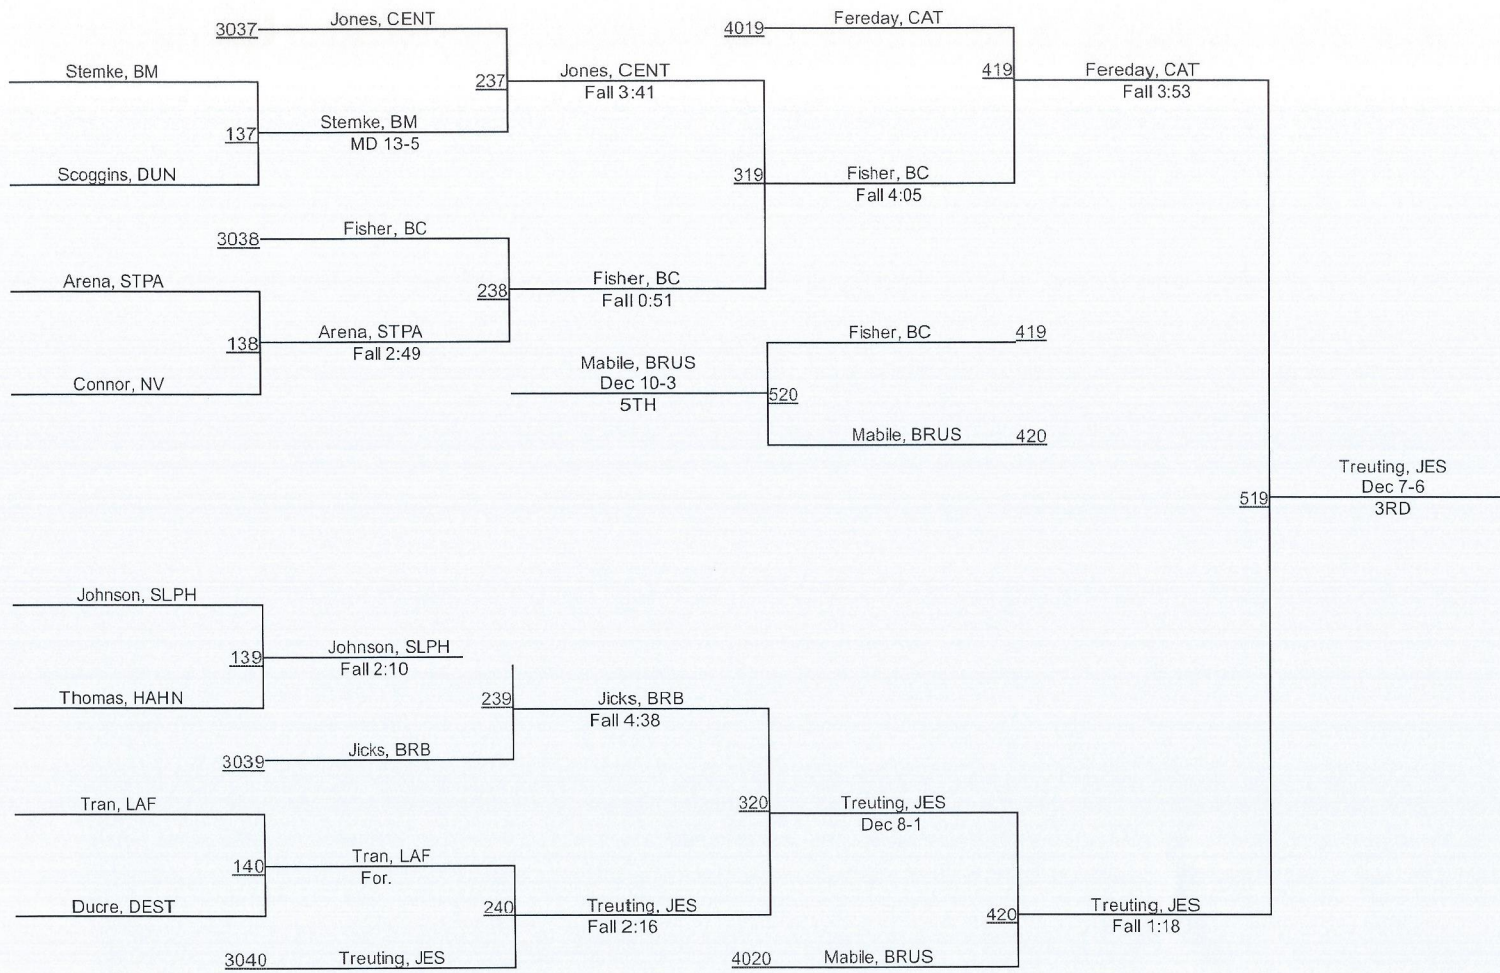

2017 Louisiana Classic Tournament

2017 Louisiana Classic Tournament

147

2017 Louisiana Classic Tournament

154

2017 Louisiana Classic Tournament

162

2017 Louisiana Classic Tournament

172

2017 Louisiana Classic Tournament

184

2017 Louisiana Classic Tournament

197

2017 Louisiana Classic Tournament

222

2017 Louisiana Classic Tournament