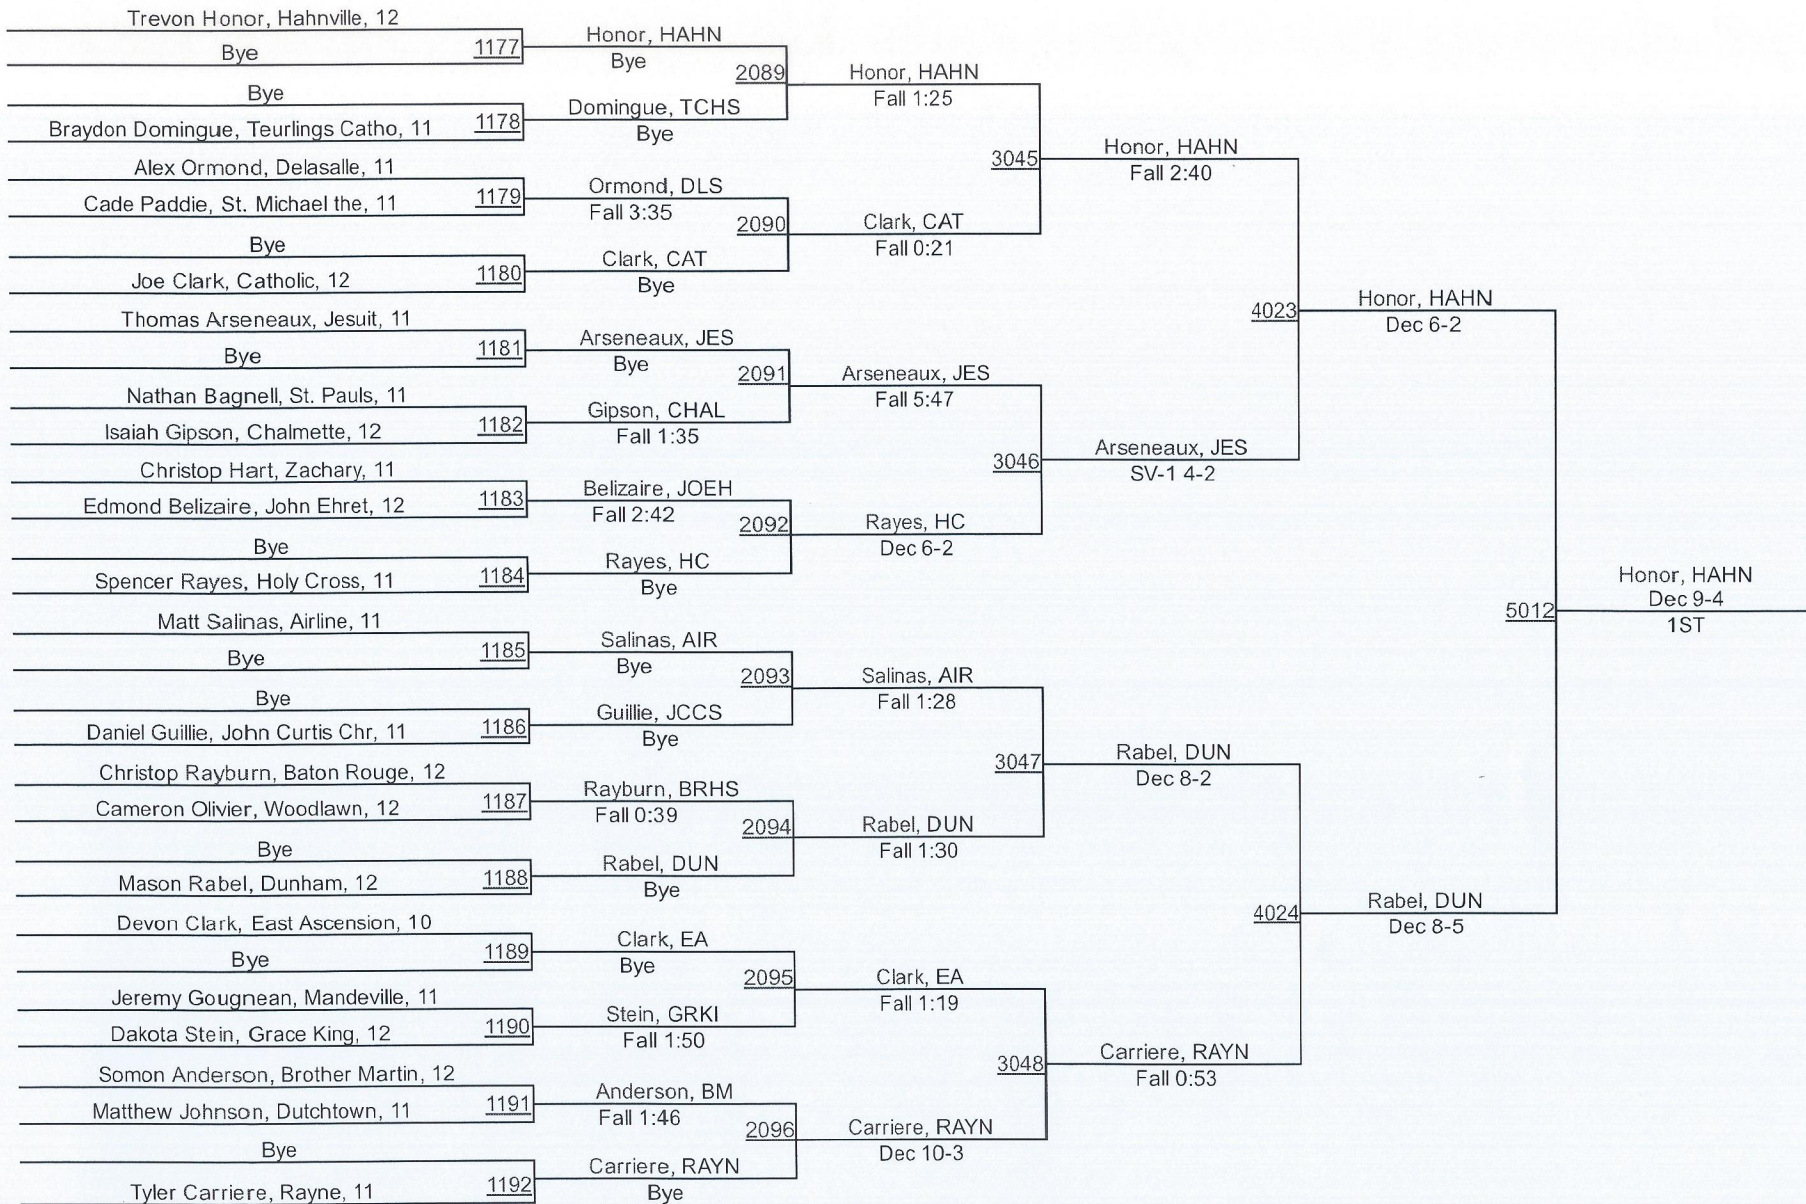

172

2017 Louisiana Classic Tournament

184

2017 Louisiana Classic Tournament

197

2017 Louisiana Classic Tournament

222

2017 Louisiana Classic Tournament