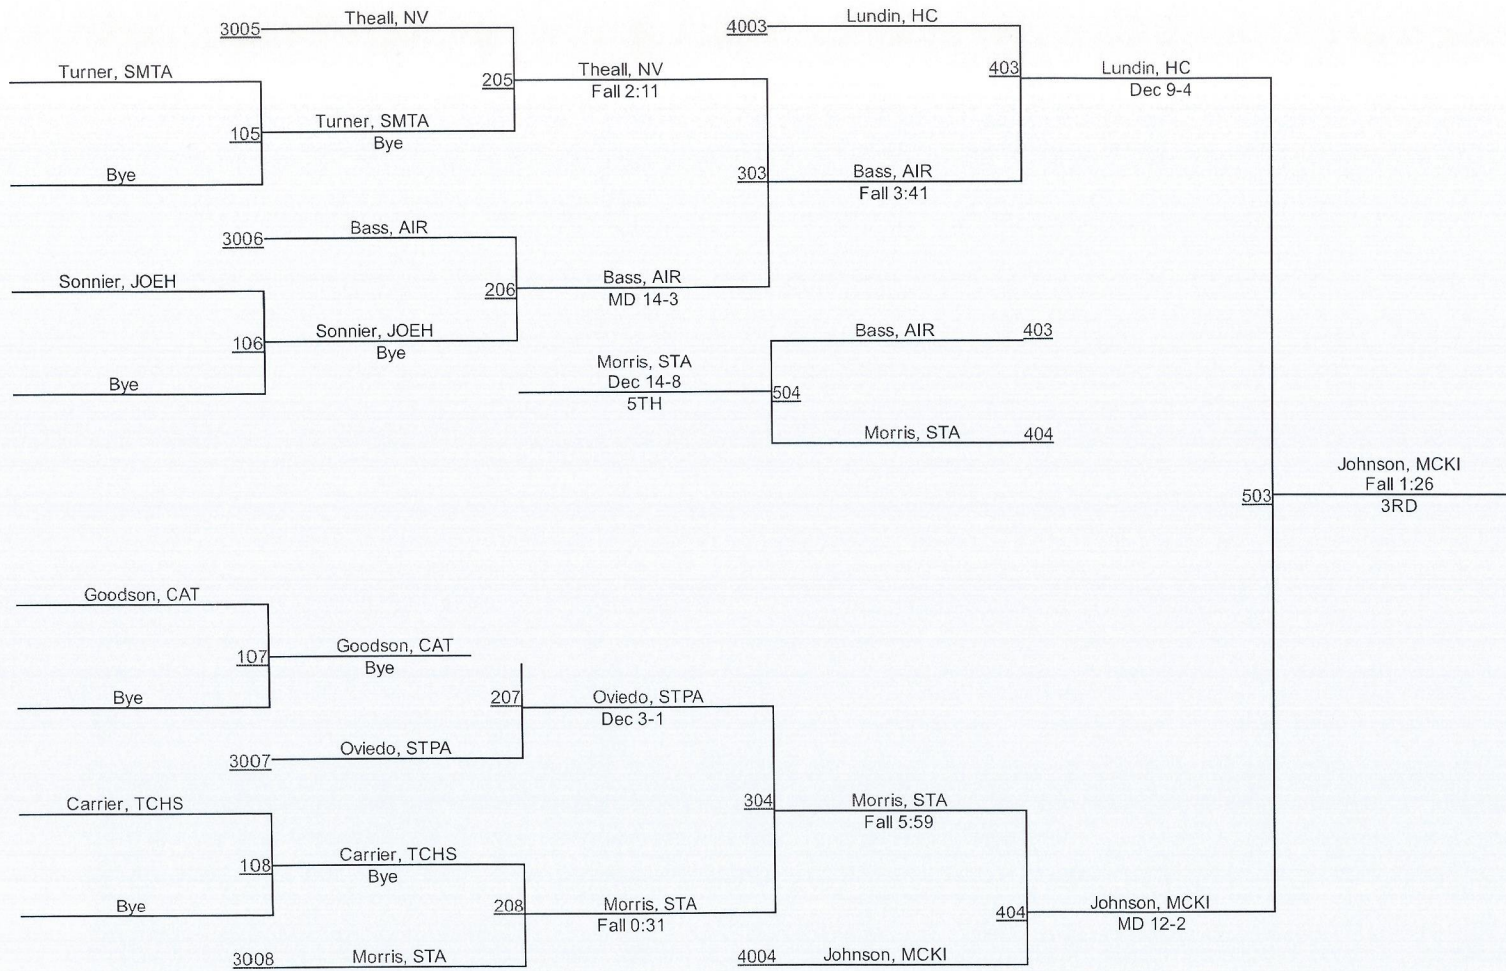

2017 Louisiana Classic Tournament

2017 Louisiana Classic Tournament

115

2017 Louisiana Classic Tournament

122

2017 Louisiana Classic Tournament

128

2017 Louisiana Classic Tournament

2017 Louisiana Classic Tournament

2017 Louisiana Classic Tournament

147

2017 Louisiana Classic Tournament

154

2017 Louisiana Classic Tournament

162

2017 Louisiana Classic Tournament