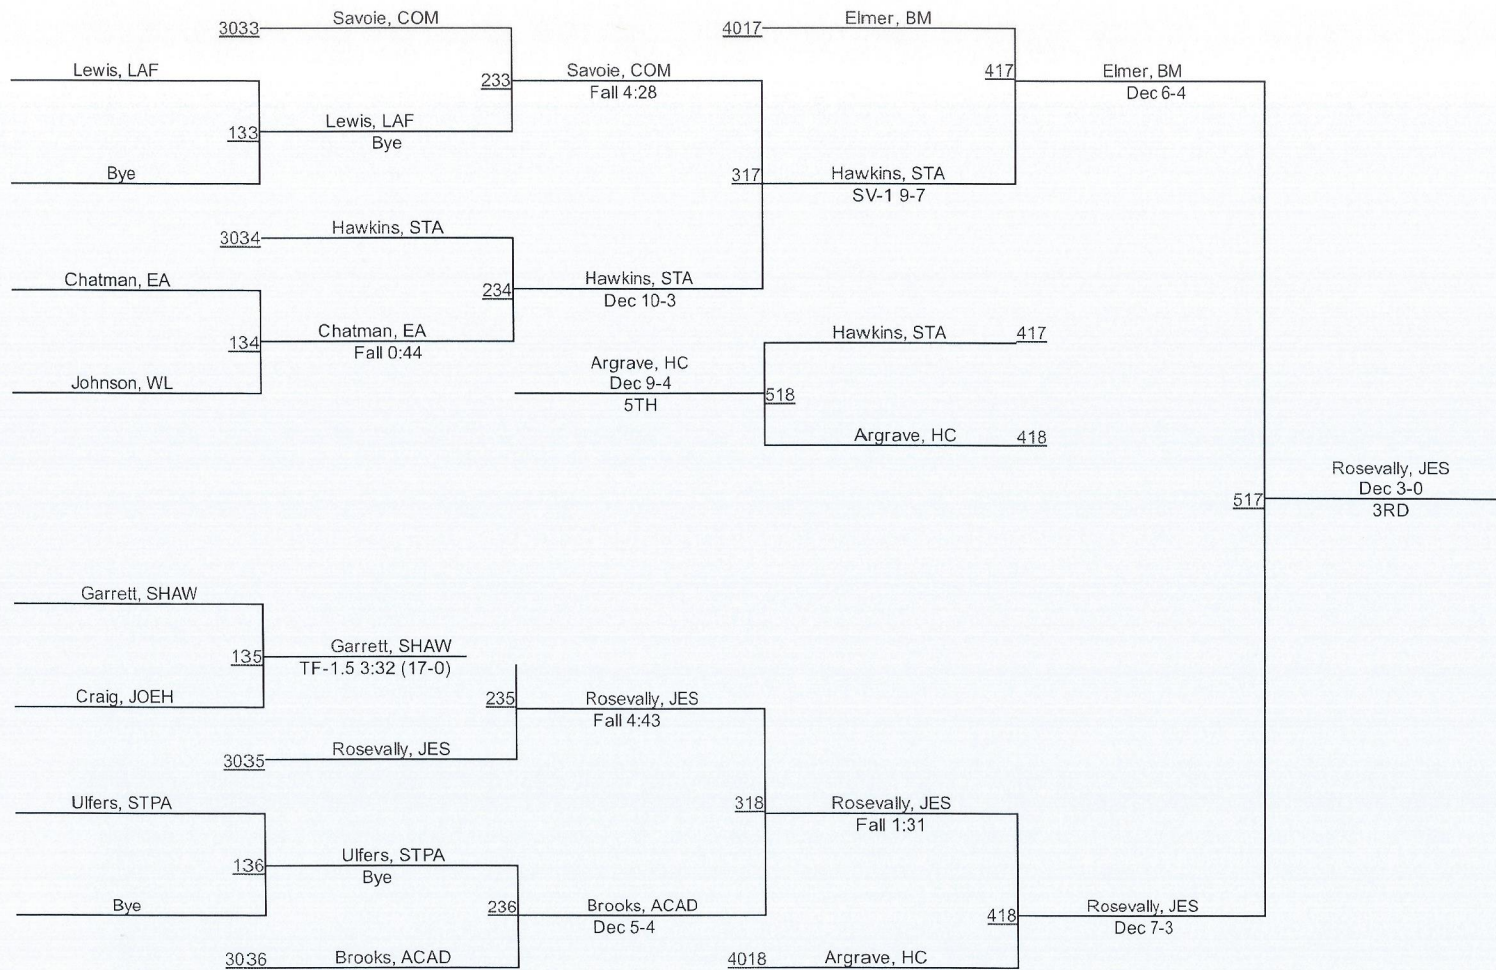

2017 Louisiana Classic Tournament

2017 Louisiana Classic Tournament

147

2017 Louisiana Classic Tournament

154

2017 Louisiana Classic Tournament

162

2017 Louisiana Classic Tournament

172

2017 Louisiana Classic Tournament

184

2017 Louisiana Classic Tournament

197

2017 Louisiana Classic Tournament

222

2017 Louisiana Classic Tournament