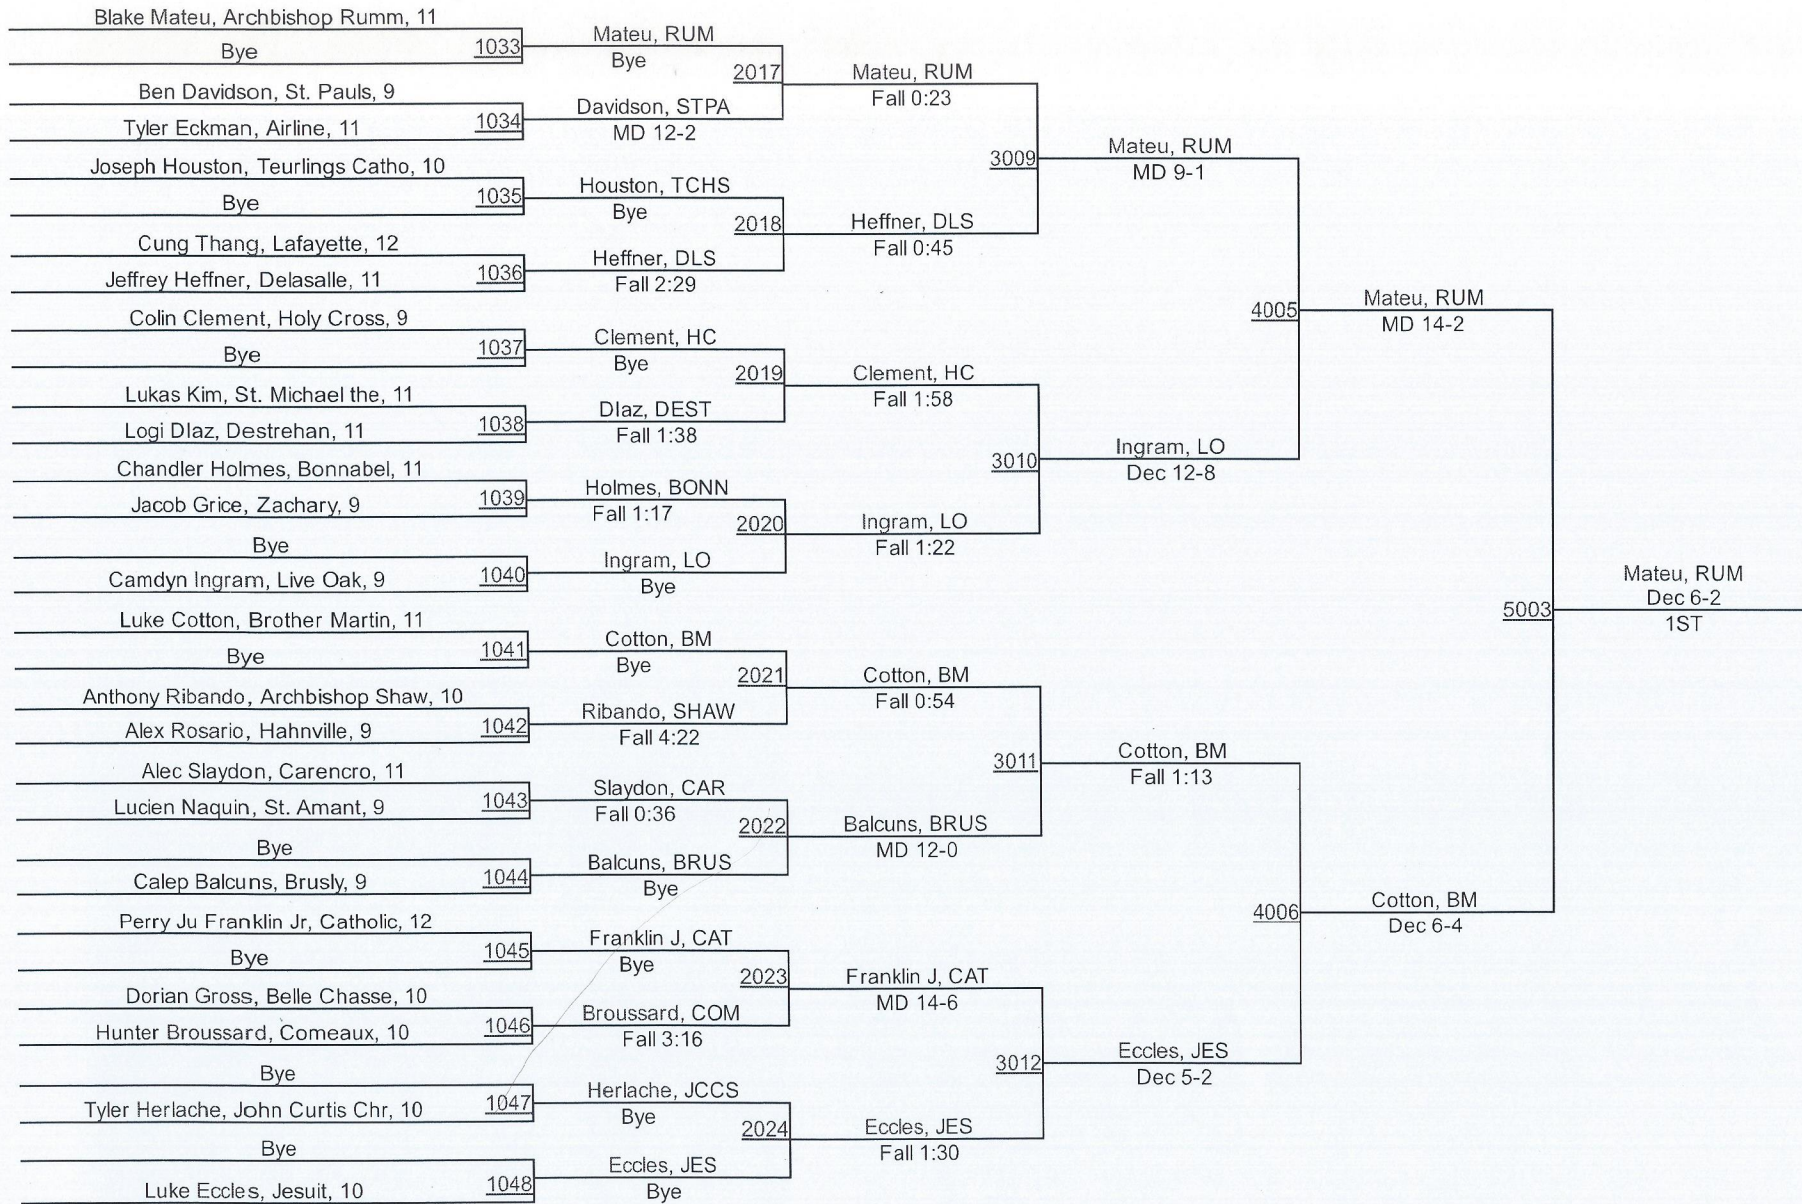

2017 Louisiana Classic Tournament

2017 Louisiana Classic Tournament

115

2017 Louisiana Classic Tournament

122

2017 Louisiana Classic Tournament

128

2017 Louisiana Classic Tournament