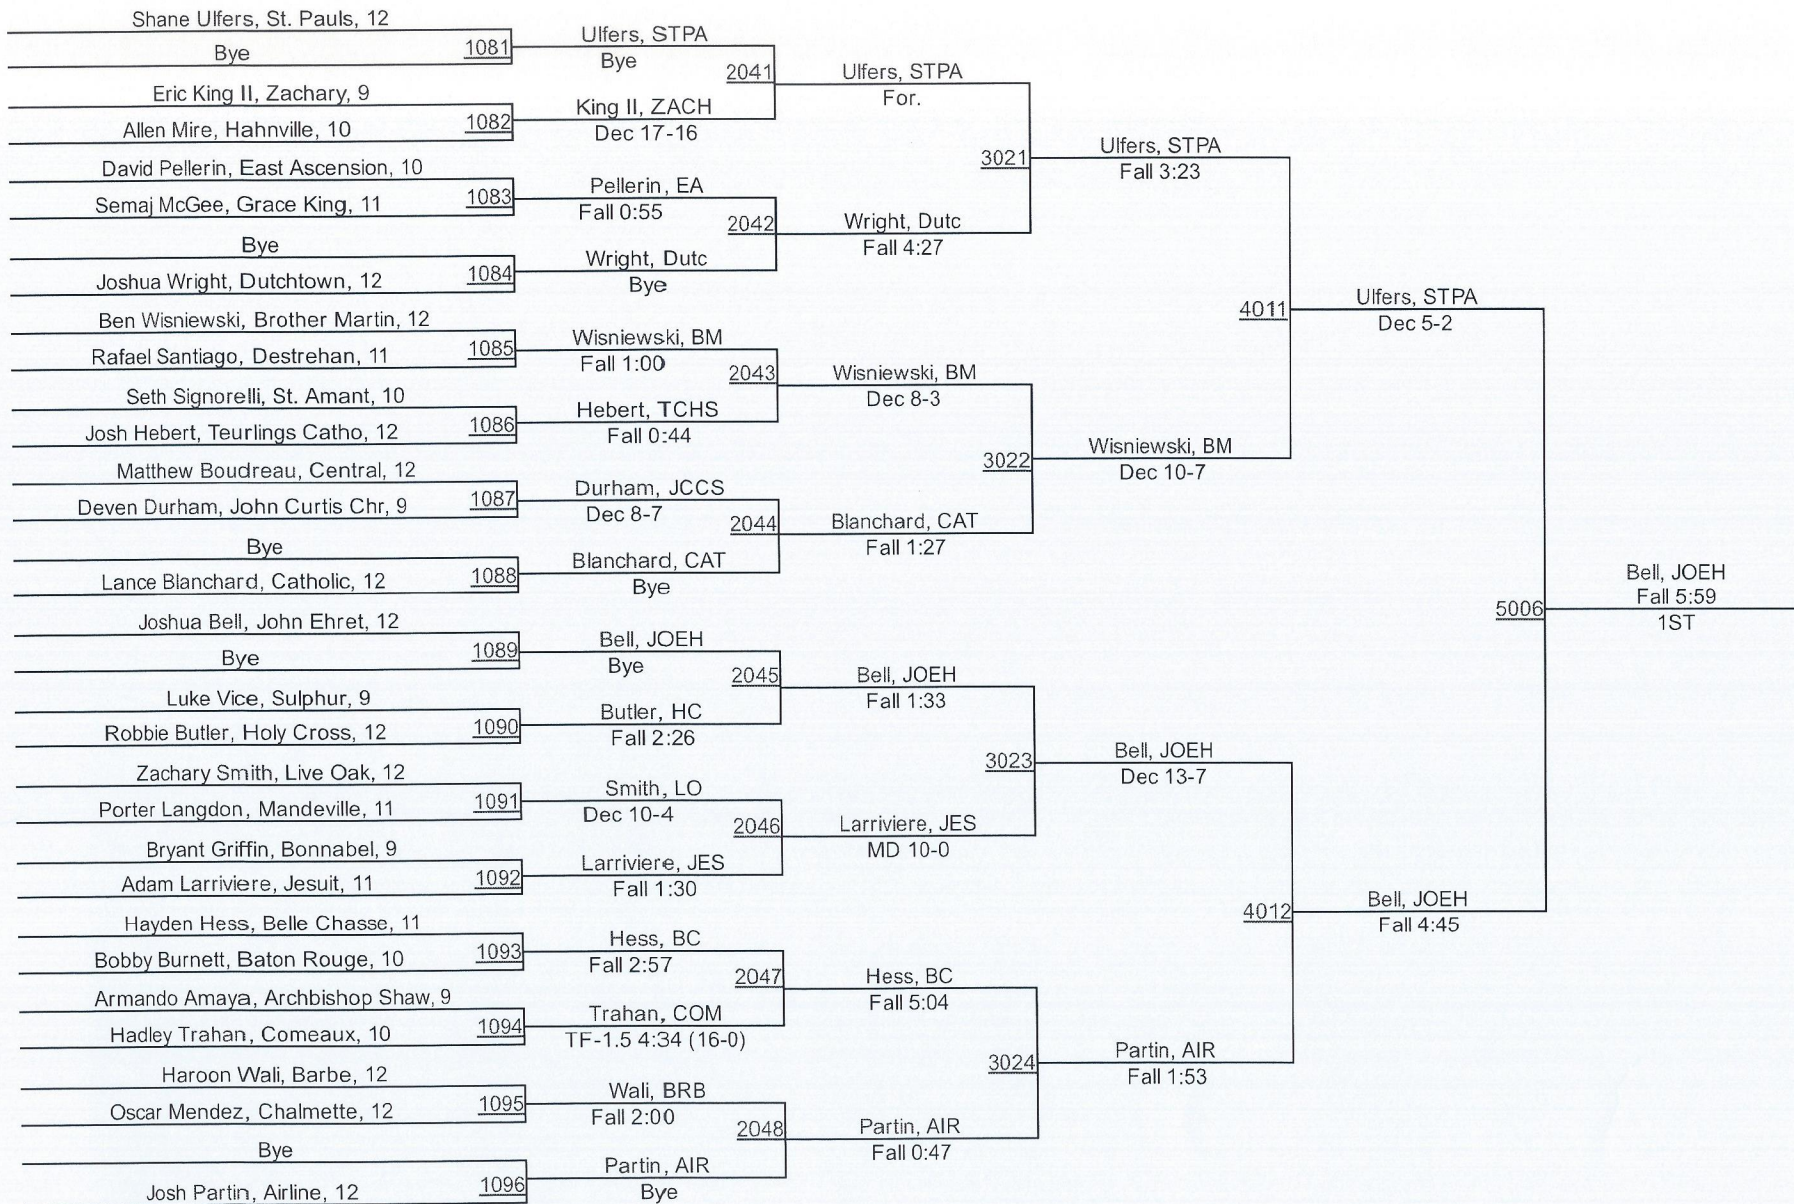

2017 Louisiana Classic Tournament