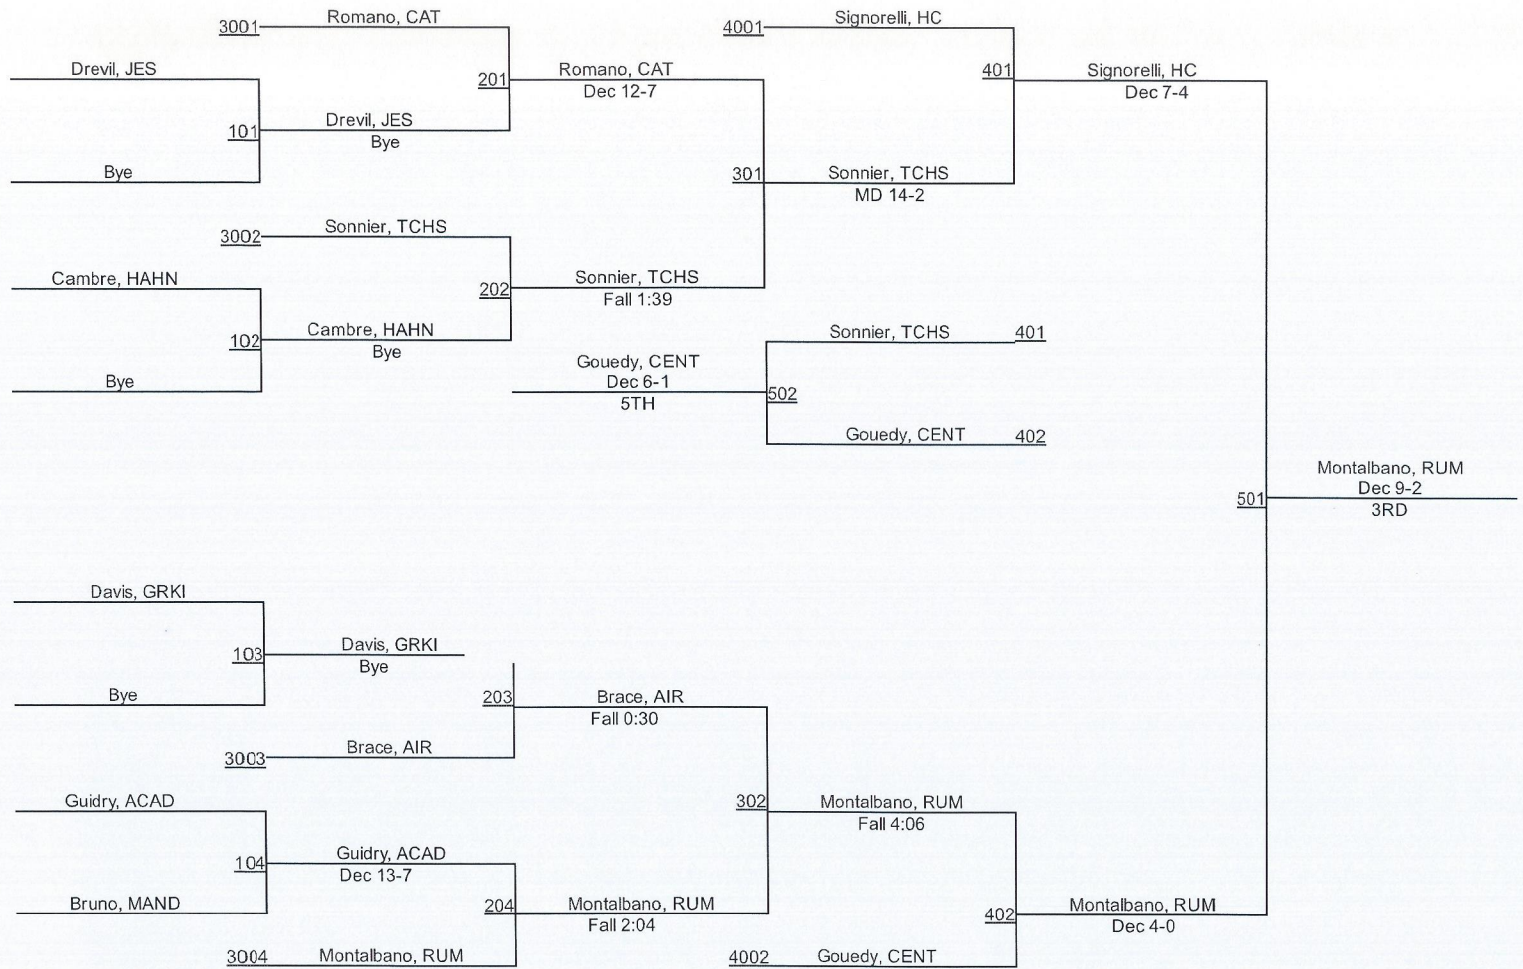

2017 Louisiana Classic Tournament

2017 Louisiana Classic Tournament

115

2017 Louisiana Classic Tournament

122

2017 Louisiana Classic Tournament

128

2017 Louisiana Classic Tournament

2017 Louisiana Classic Tournament

2017 Louisiana Classic Tournament

147

2017 Louisiana Classic Tournament

154

2017 Louisiana Classic Tournament

162

2017 Louisiana Classic Tournament

172

2017 Louisiana Classic Tournament

184

2017 Louisiana Classic Tournament

197

2017 Louisiana Classic Tournament

222

2017 Louisiana Classic Tournament