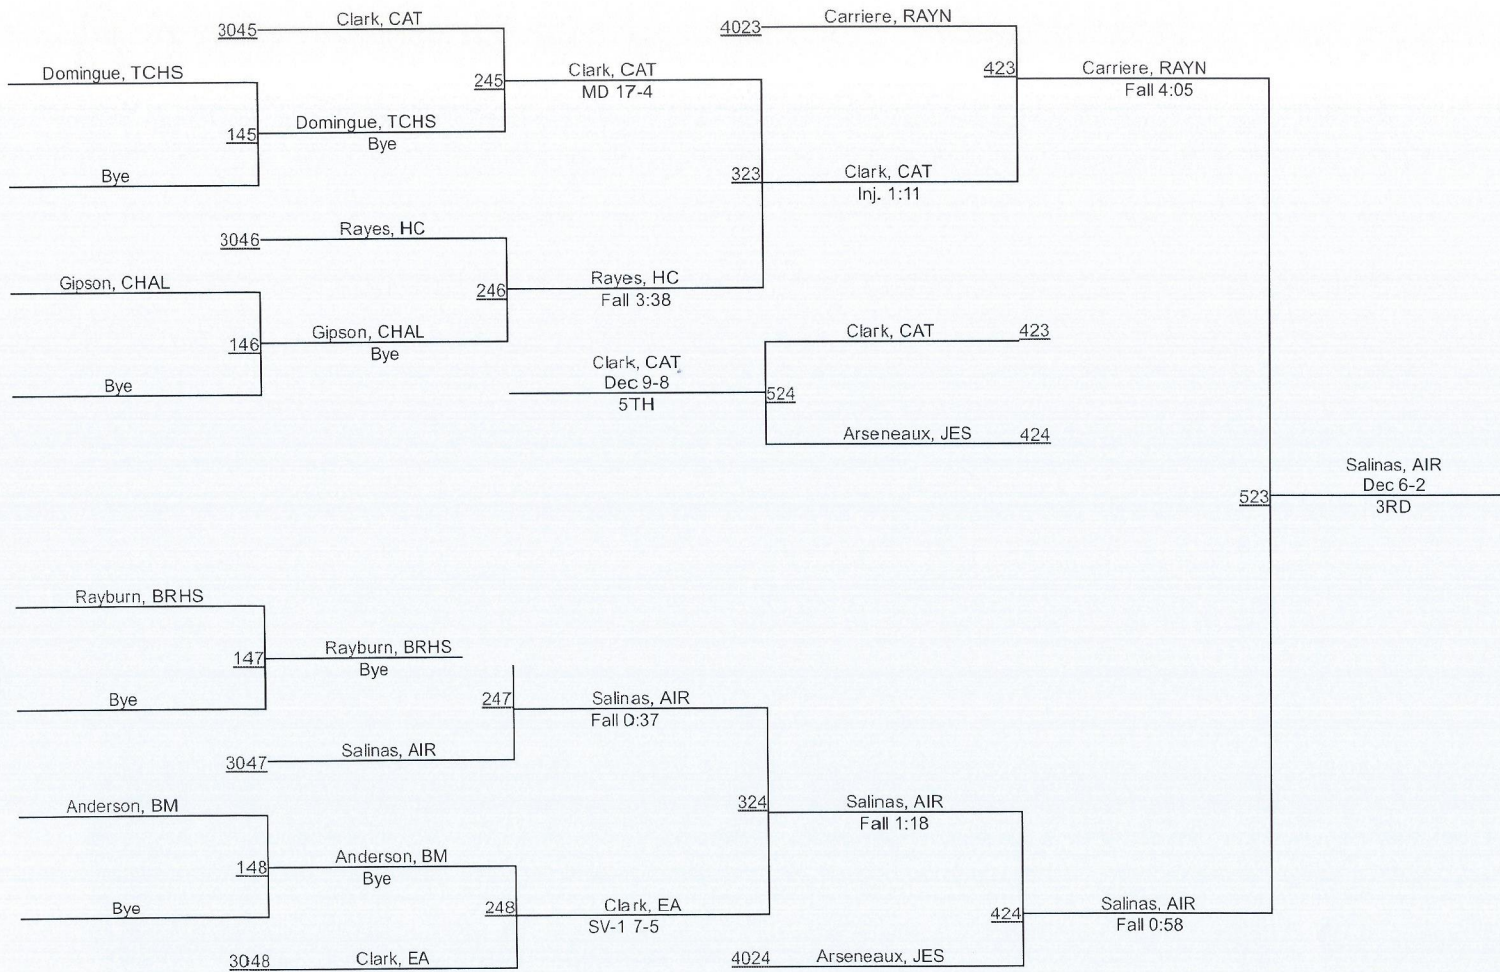

172

2017 Louisiana Classic Tournament

184

2017 Louisiana Classic Tournament

197

2017 Louisiana Classic Tournament

222

2017 Louisiana Classic Tournament