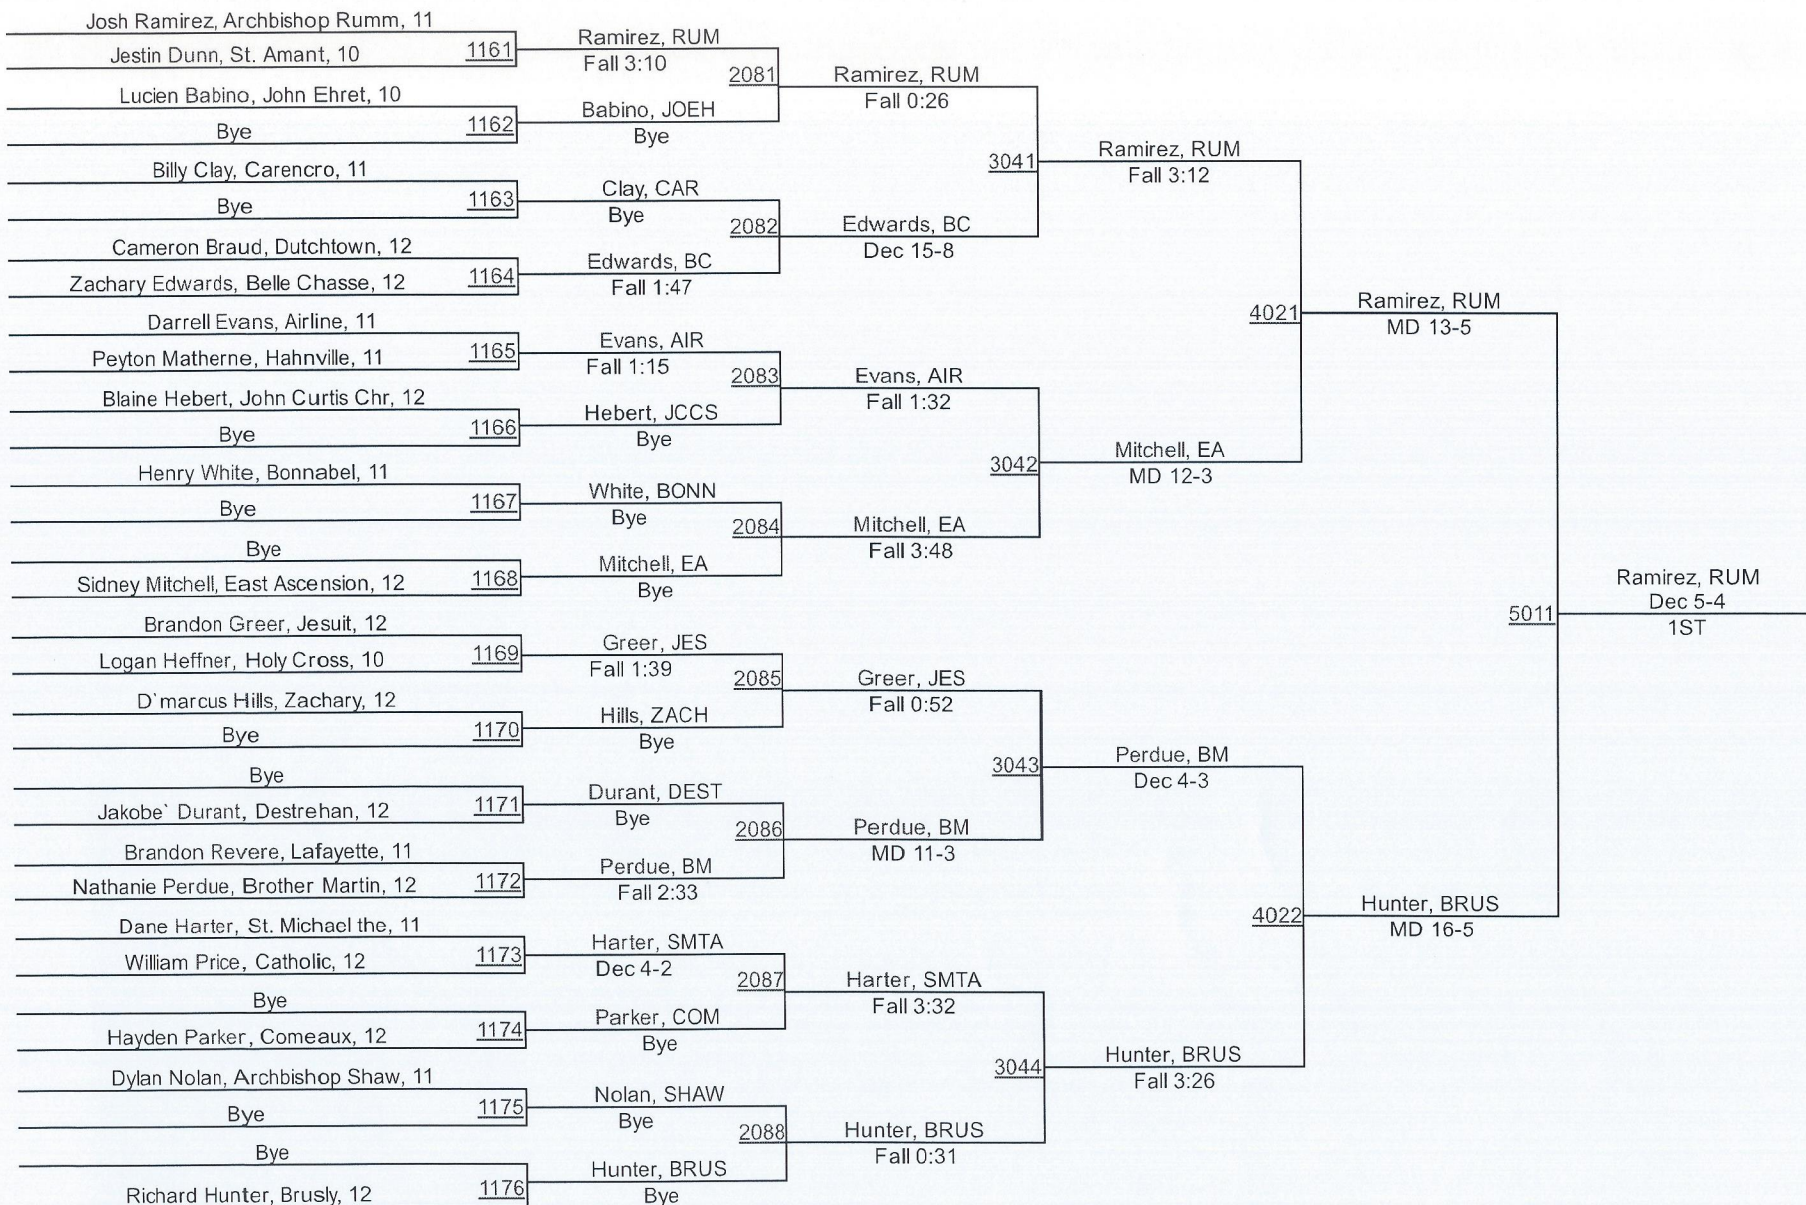

2017 Louisiana Classic Tournament

184