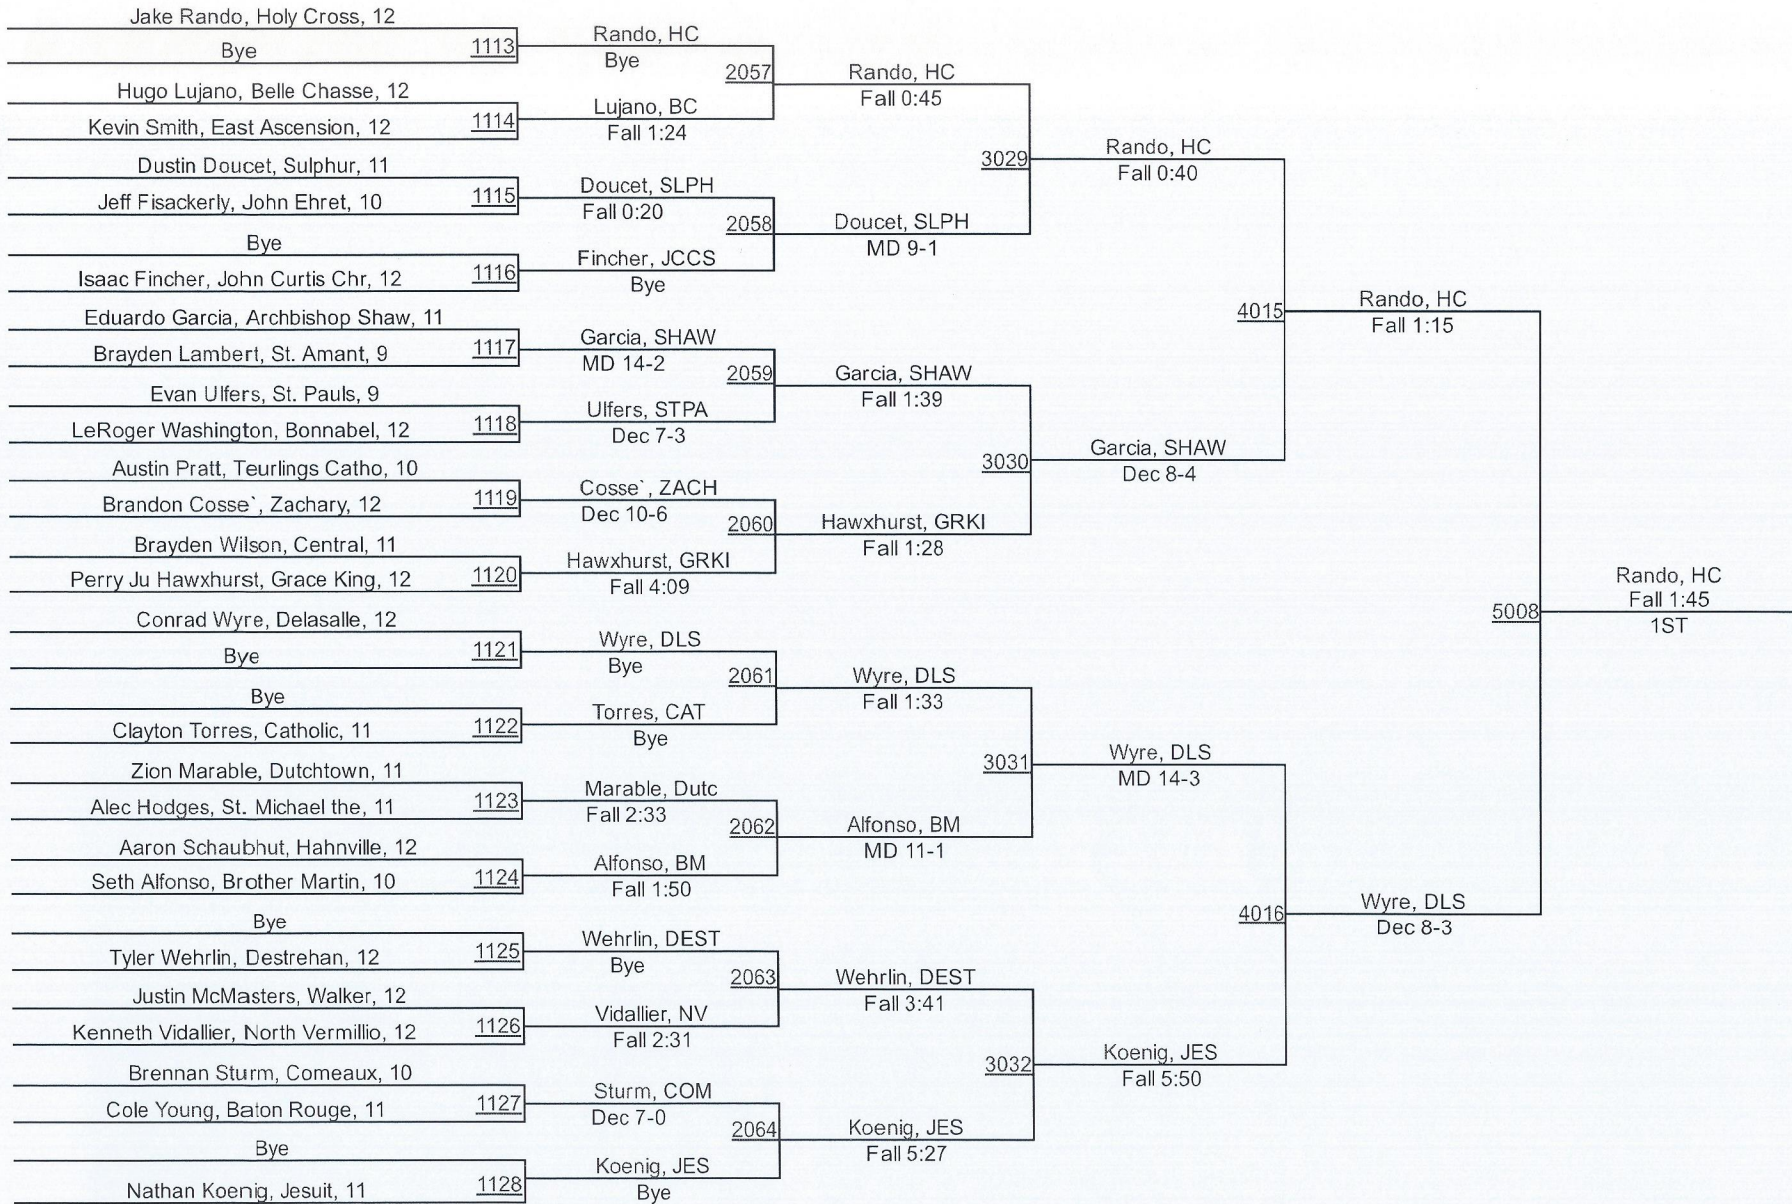

2017 Louisiana Classic Tournament

2017 Louisiana Classic Tournament

147

2017 Louisiana Classic Tournament

154

2017 Louisiana Classic Tournament

162

2017 Louisiana Classic Tournament