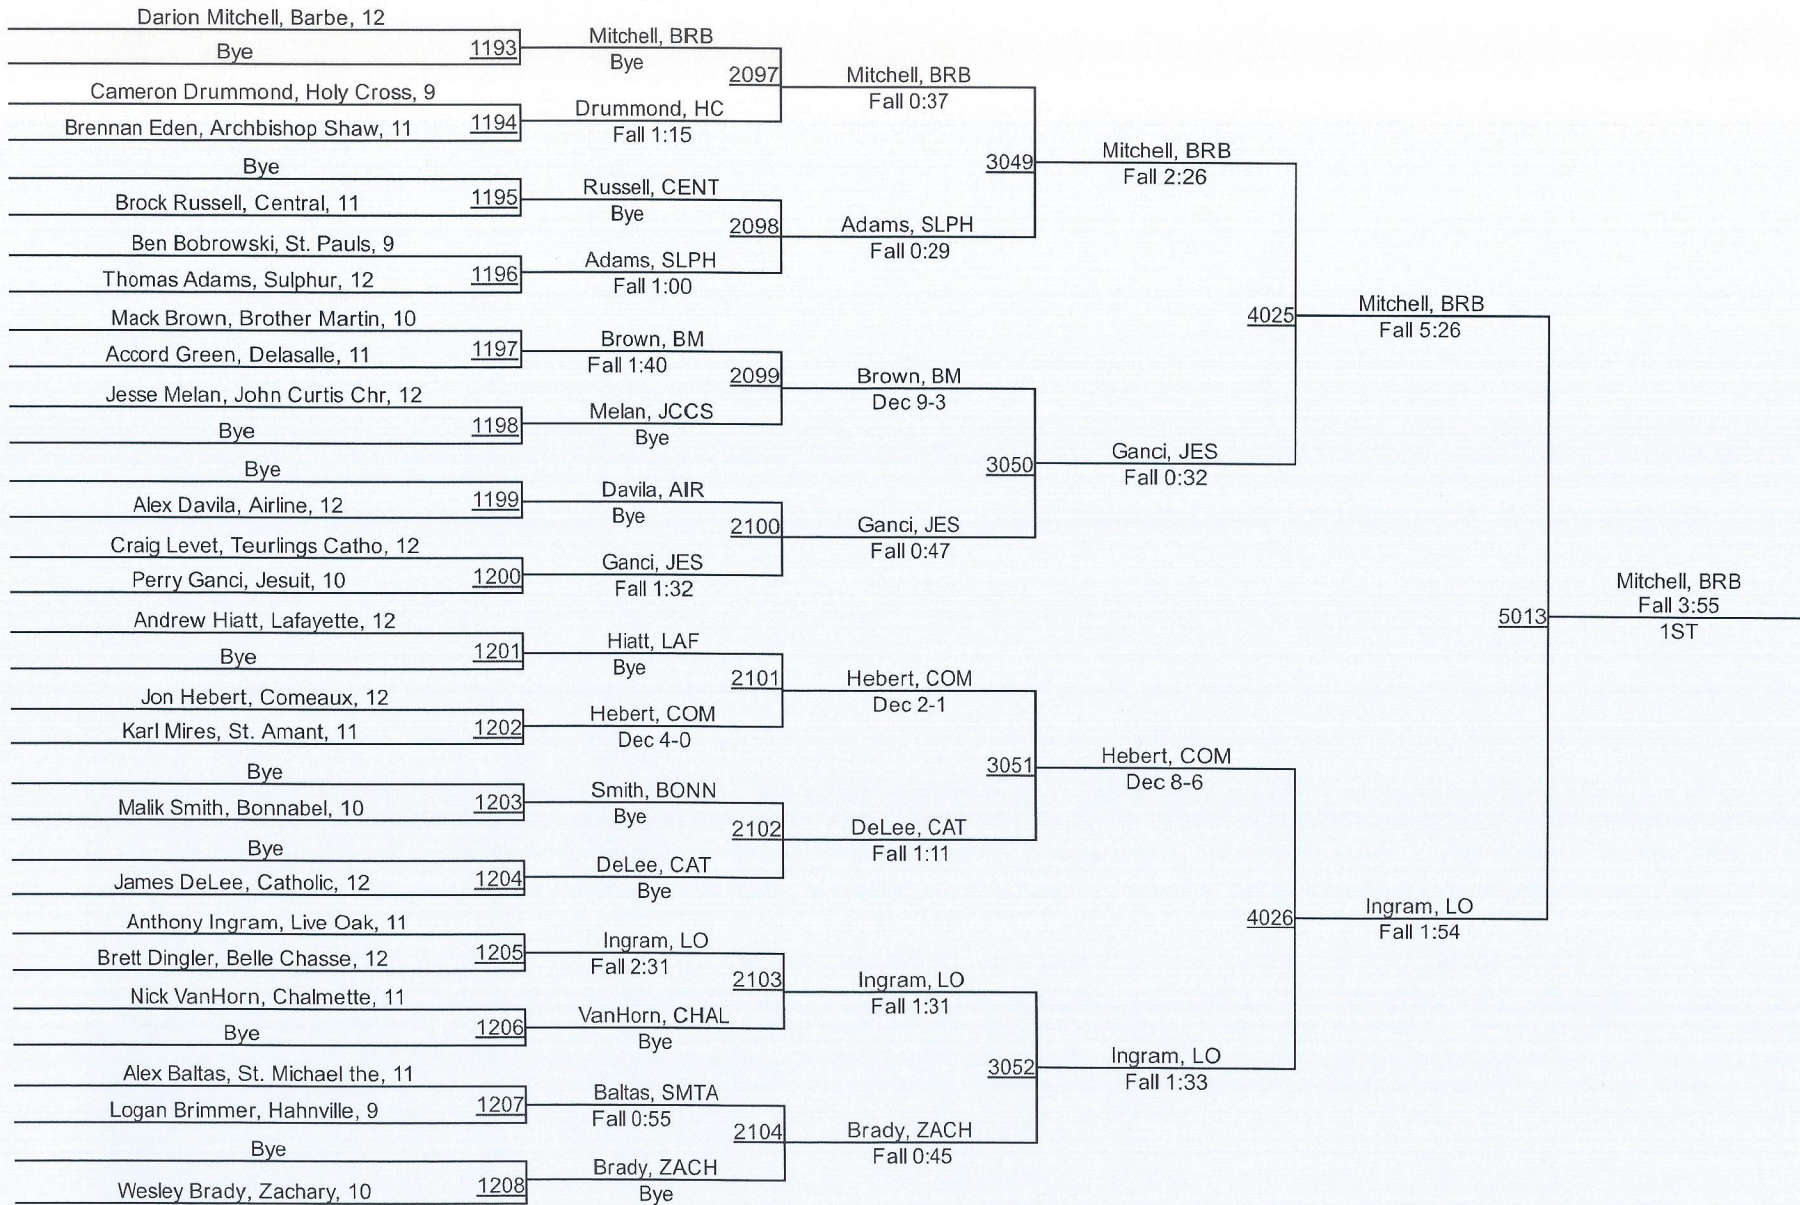

172

2017 Louisiana Classic Tournament

184

2017 Louisiana Classic Tournament

197

2017 Louisiana Classic Tournament

222

2017 Louisiana Classic Tournament