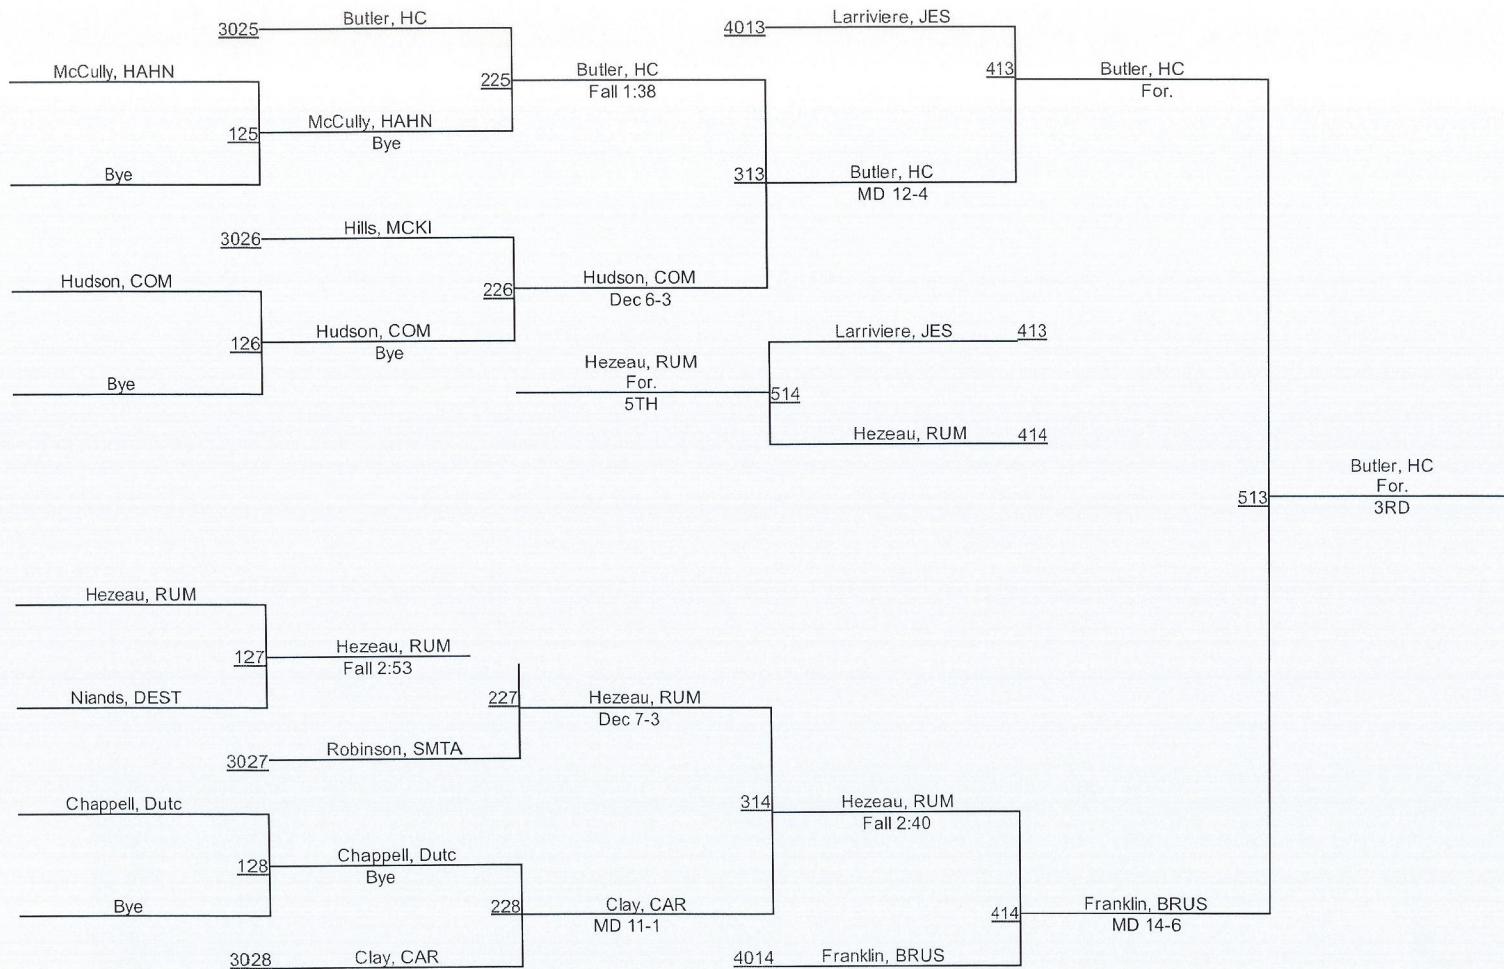

2017 Louisiana Classic Tournament

2017 Louisiana Classic Tournament

115

2017 Louisiana Classic Tournament

122

2017 Louisiana Classic Tournament

128

2017 Louisiana Classic Tournament

2017 Louisiana Classic Tournament

2017 Louisiana Classic Tournament

147

2017 Louisiana Classic Tournament

154

2017 Louisiana Classic Tournament

162

2017 Louisiana Classic Tournament