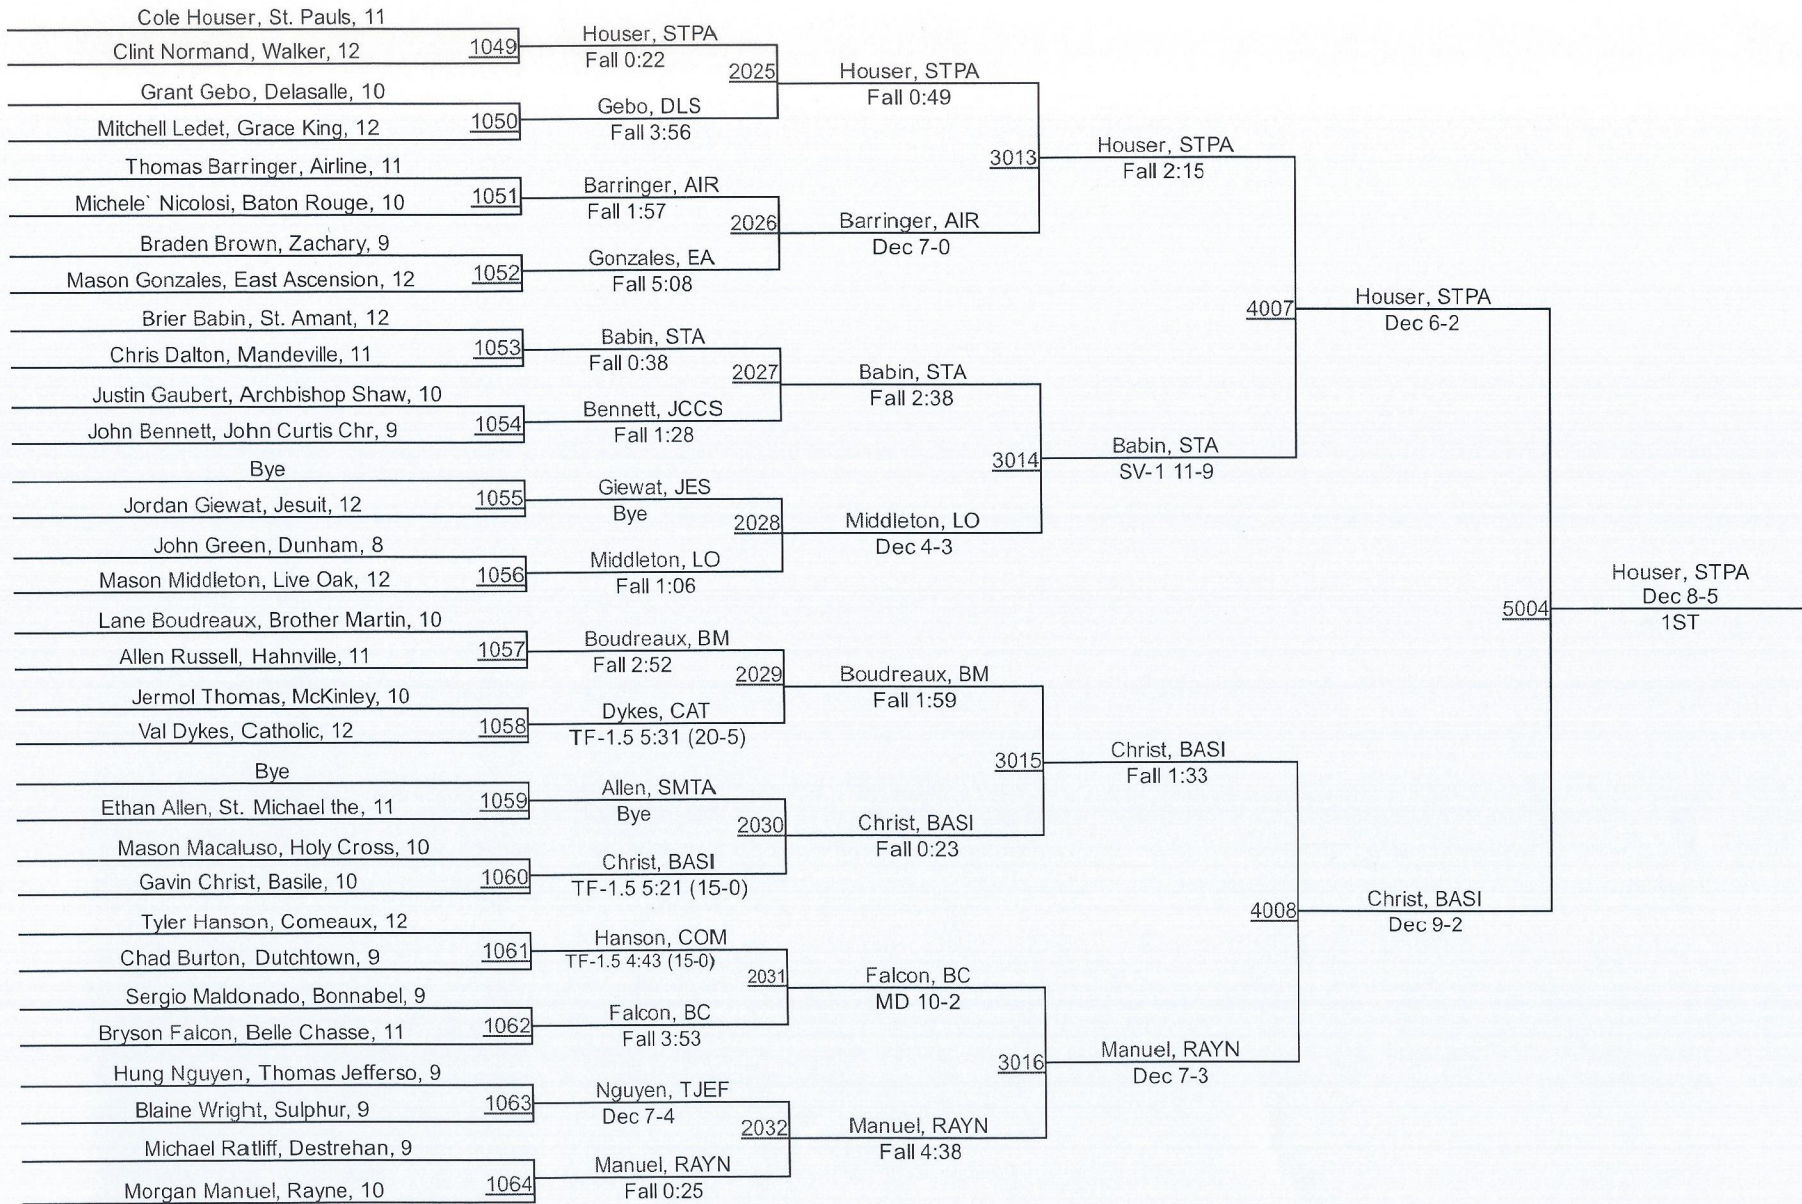

2017 Louisiana Classic Tournament

2017 Louisiana Classic Tournament

115

2017 Louisiana Classic Tournament

122

2017 Louisiana Classic Tournament

128

2017 Louisiana Classic Tournament