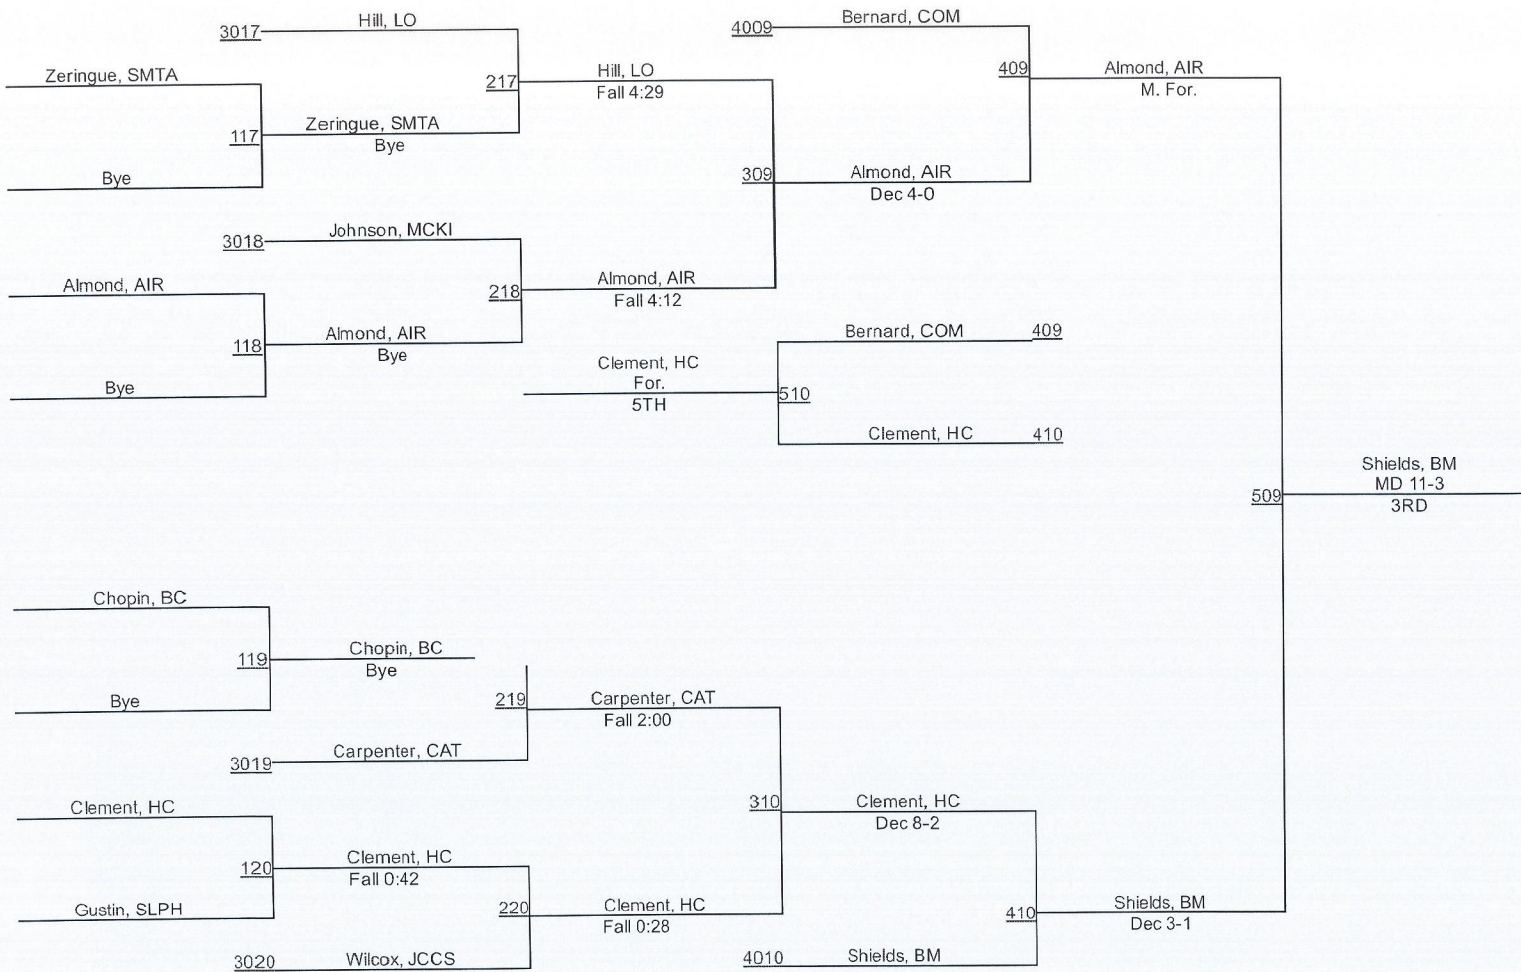

2017 Louisiana Classic Tournament

2017 Louisiana Classic Tournament

115

2017 Louisiana Classic Tournament

122

2017 Louisiana Classic Tournament

128

2017 Louisiana Classic Tournament

2017 Louisiana Classic Tournament

2017 Louisiana Classic Tournament

147

2017 Louisiana Classic Tournament

154

2017 Louisiana Classic Tournament

162

2017 Louisiana Classic Tournament