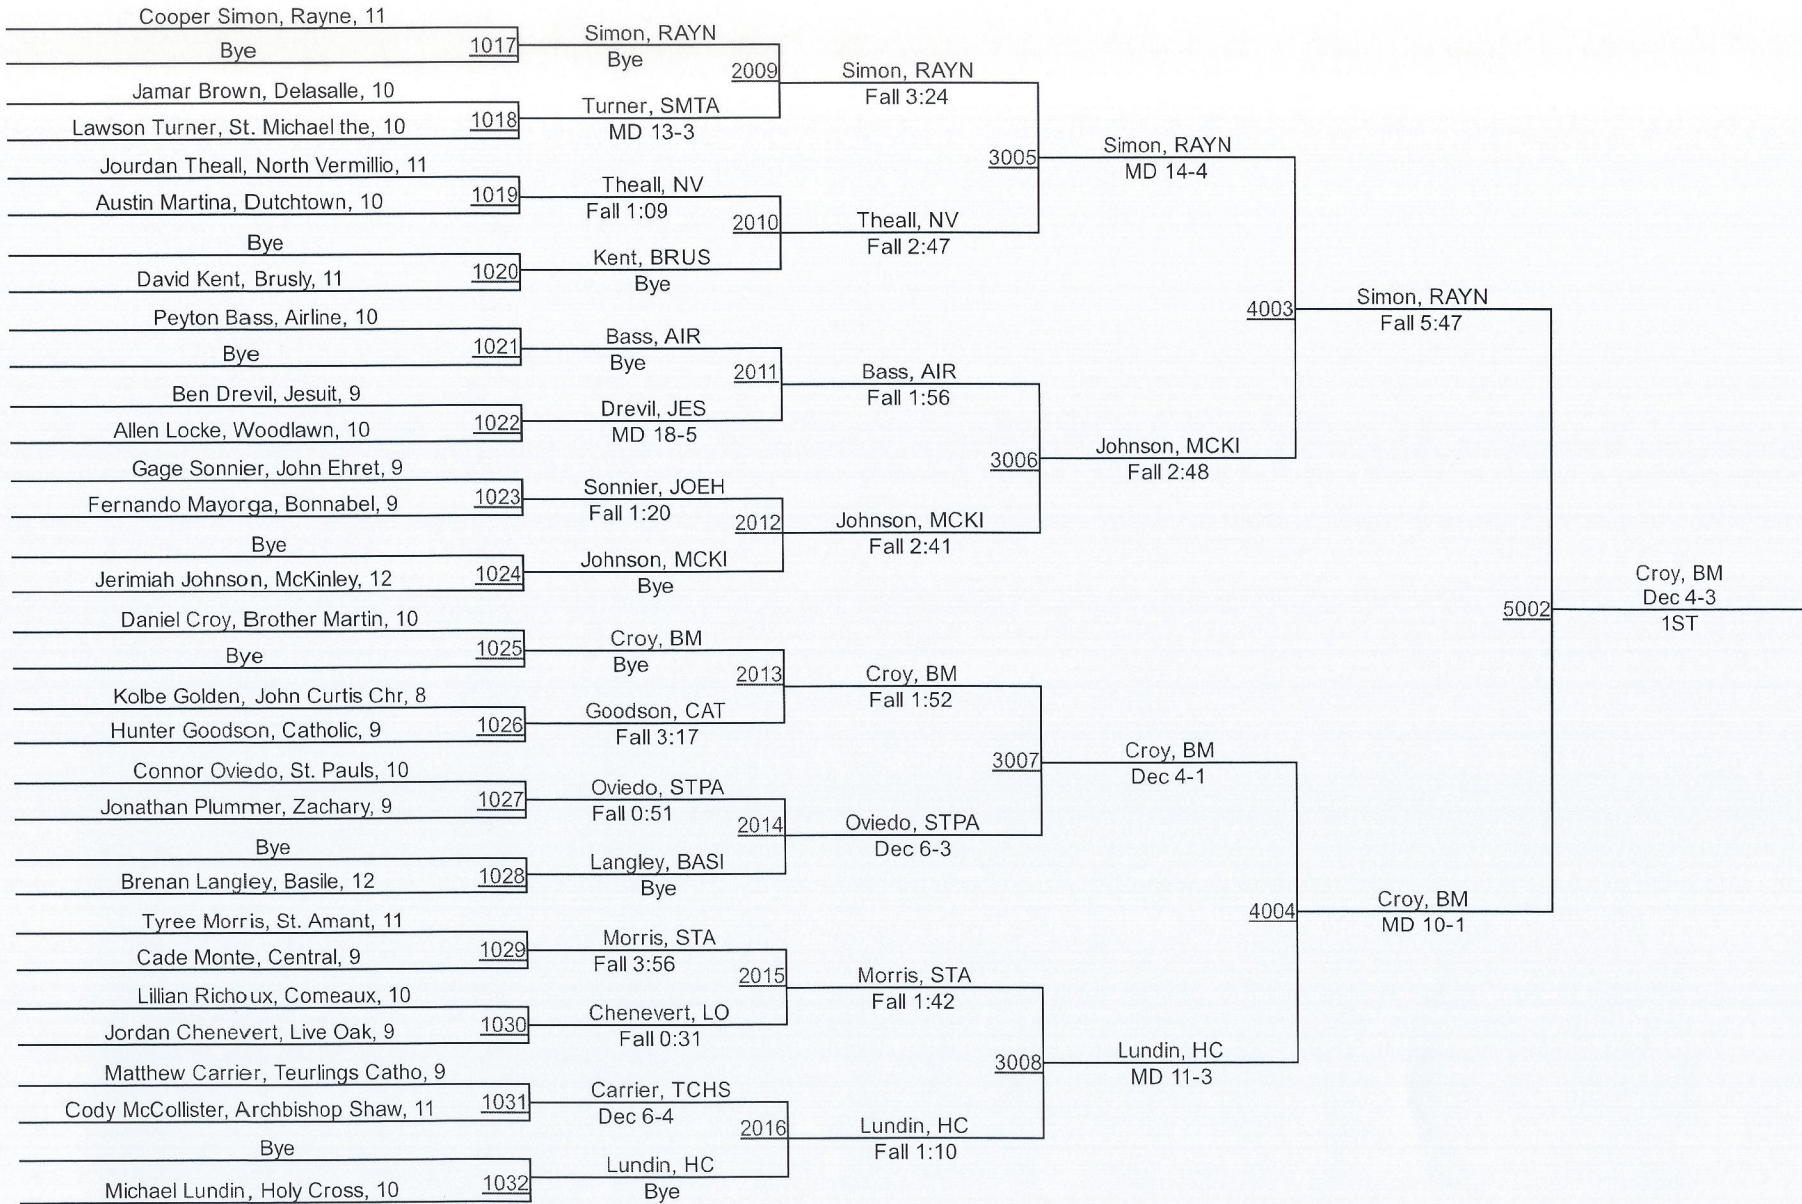

2017 Louisiana Classic Tournament

2017 Louisiana Classic Tournament

115

2017 Louisiana Classic Tournament

122

2017 Louisiana Classic Tournament

128

2017 Louisiana Classic Tournament