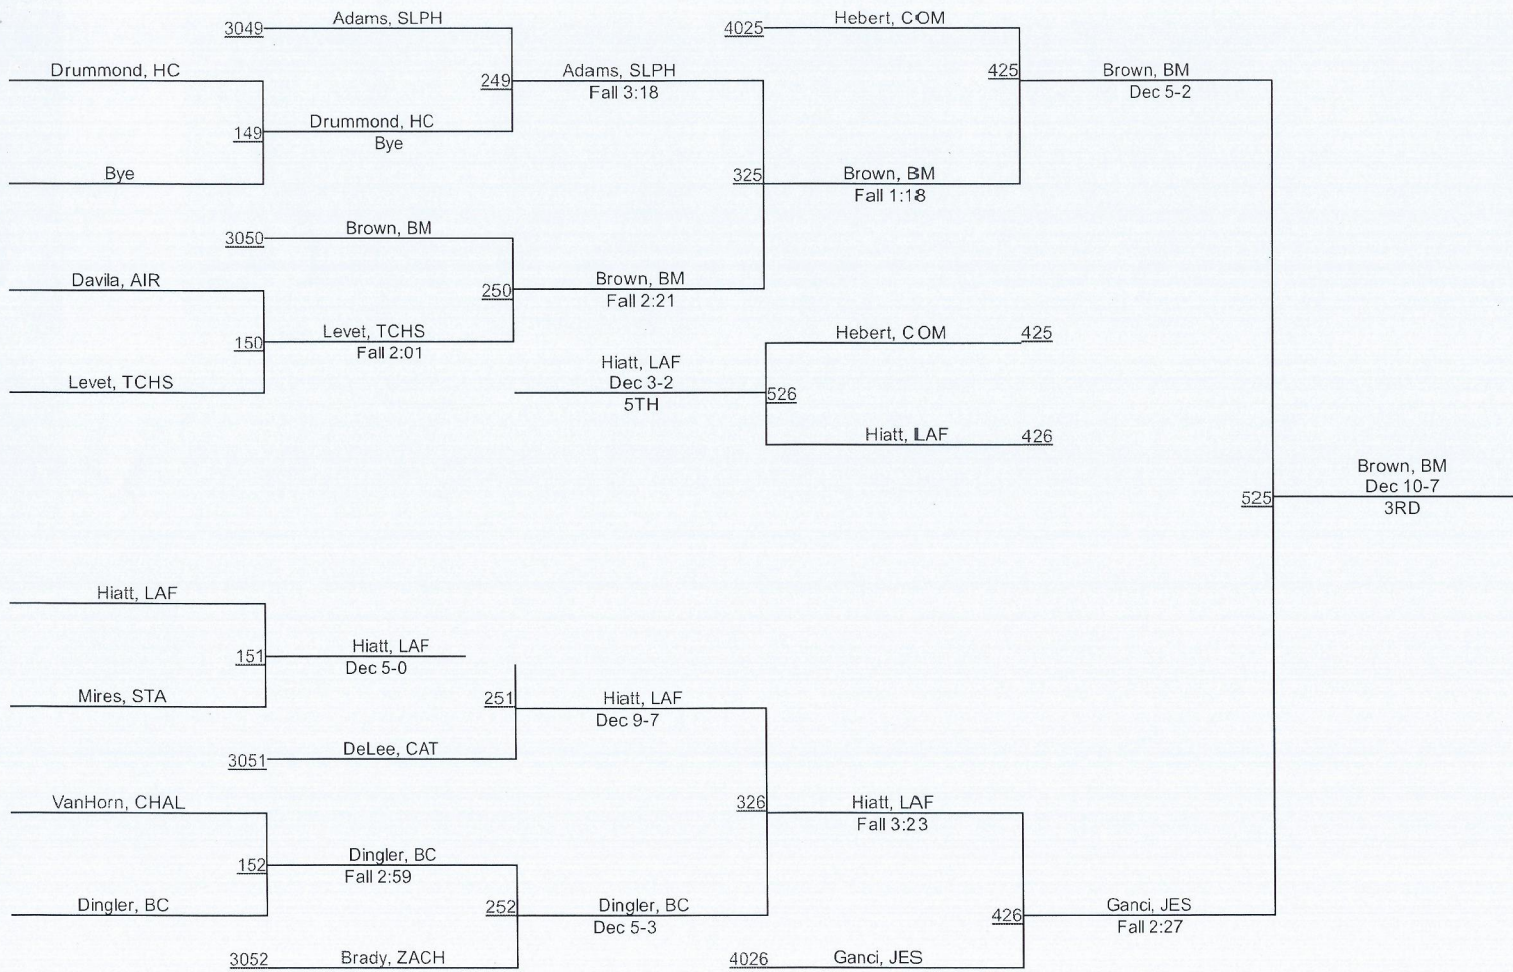

172

2017 Louisiana Classic Tournament

184

2017 Louisiana Classic Tournament

197

2017 Louisiana Classic Tournament

222

2017 Louisiana Classic Tournament