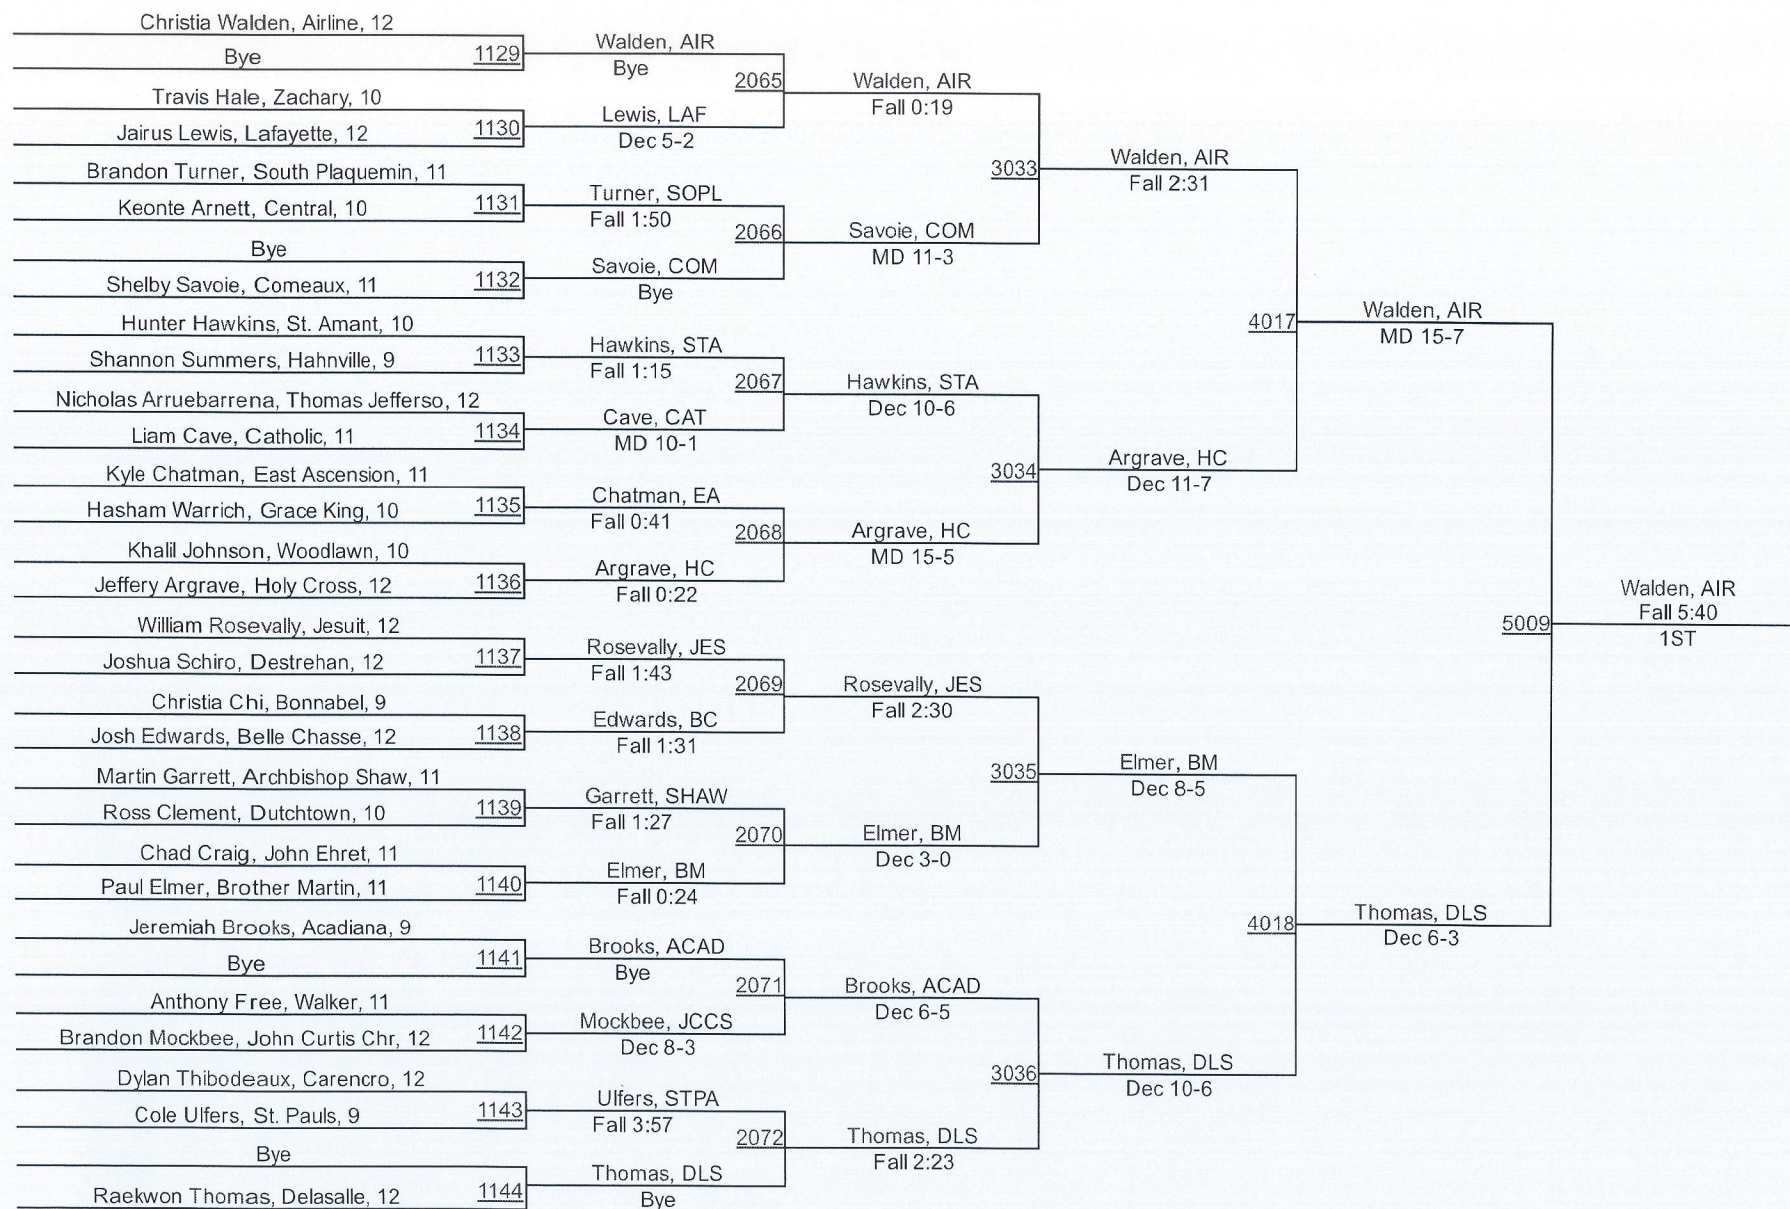

2017 Louisiana Classic Tournament

2017 Louisiana Classic Tournament

147

2017 Louisiana Classic Tournament

154

2017 Louisiana Classic Tournament

162

2017 Louisiana Classic Tournament