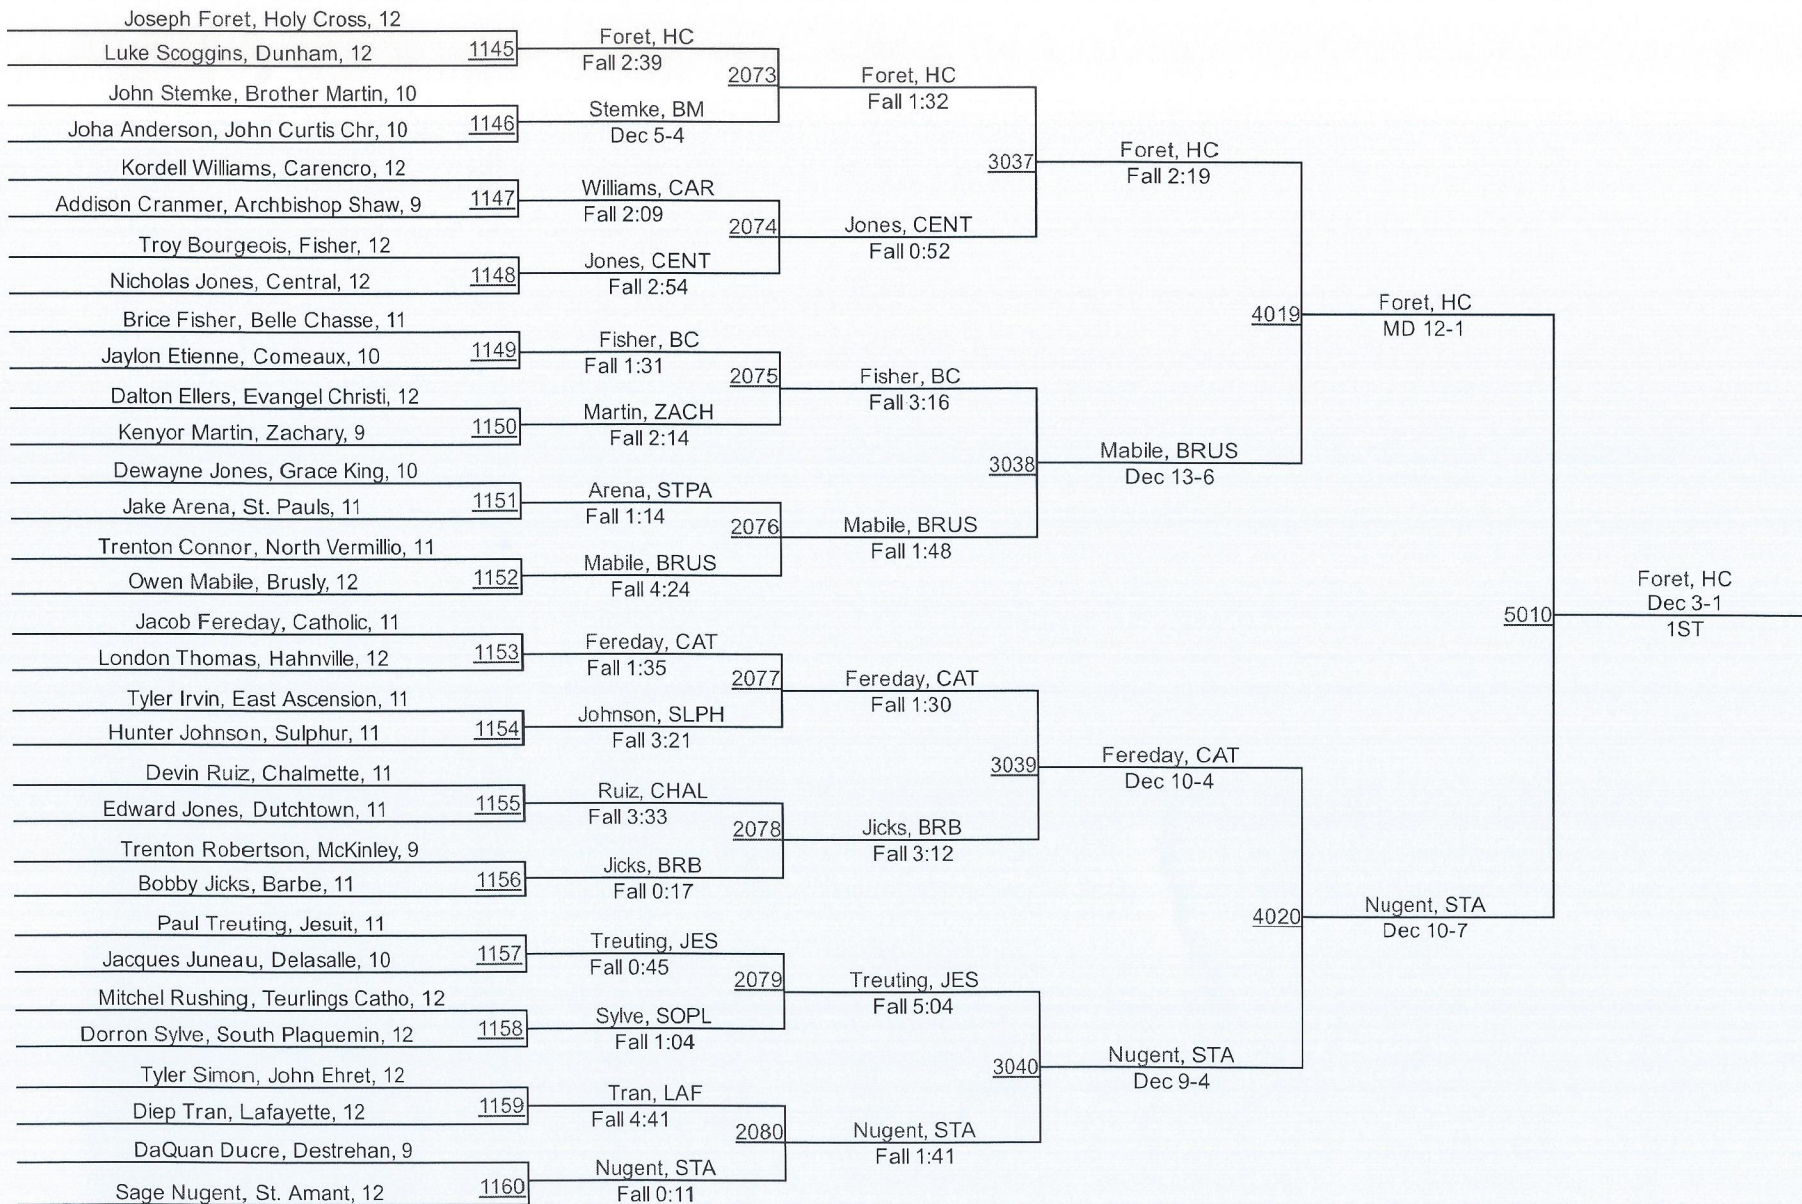

2017 Louisiana Classic Tournament

172