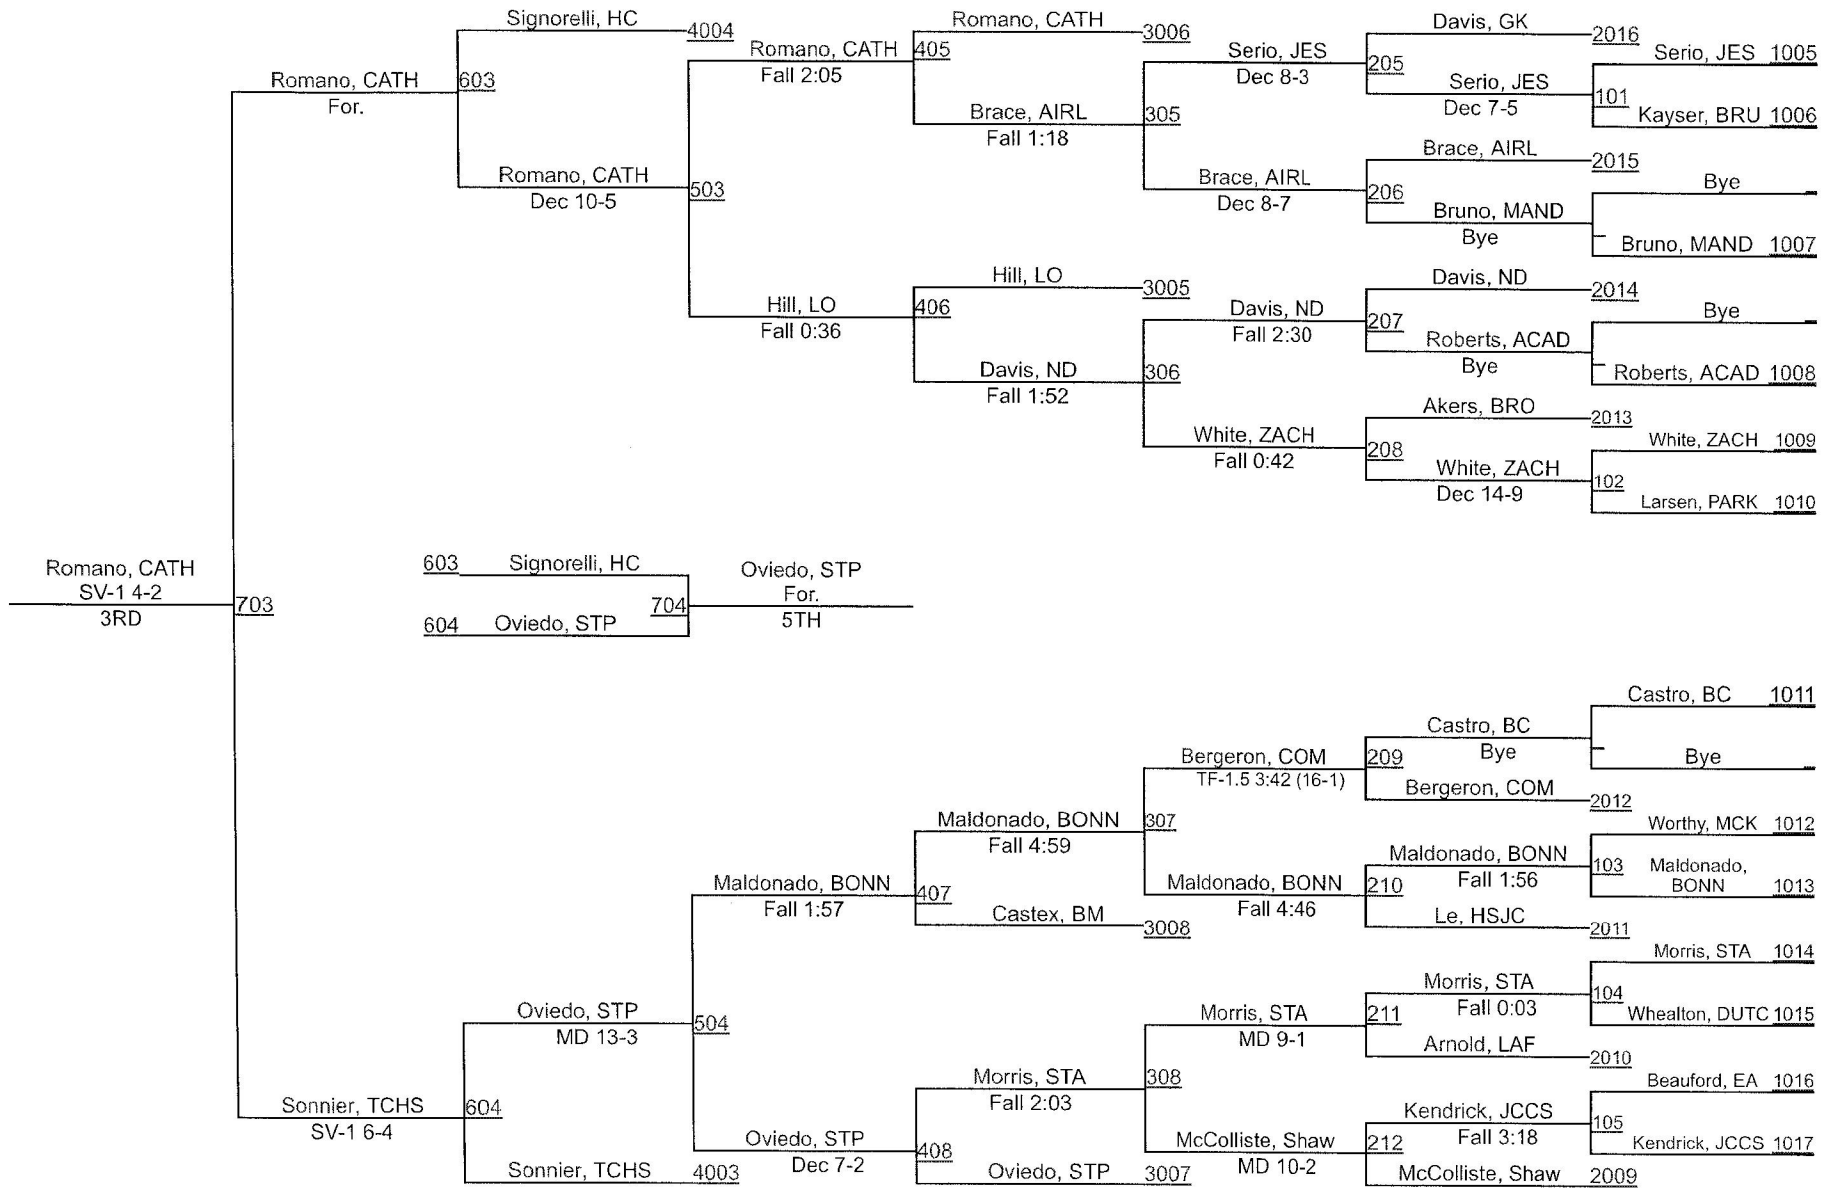

39	North Vermillion	20.0
41	Grace King	19.0
42	Baton Rouge	13.0
43	Lafayette	11.0
44	Sulphur	10.0
45	John Ehret	8.0
46	Episcopal	7.0
46	Mandeville	7.0
48	Haynes Academy	6.0
48	Summerfield	6.0
50	Walker	4.0
51	Broadmoor	0.0
51	Denham Springs	0.0
51	Dunham	0.0
51	Lee Magnet	0.0
51	Thomas Jefferson	0.0
56	South Plaquemines	-3.0

45th Louisiana Classic

45th Louisiana Classic

106

45th Louisiana Classic

45th Louisiana Classic

113

45th Louisiana Classic

45th Louisiana Classic

120

45th Louisiana Classic

126

45th Louisiana Classic

126

45th Louisiana Classic

45th Louisiana Classic

132