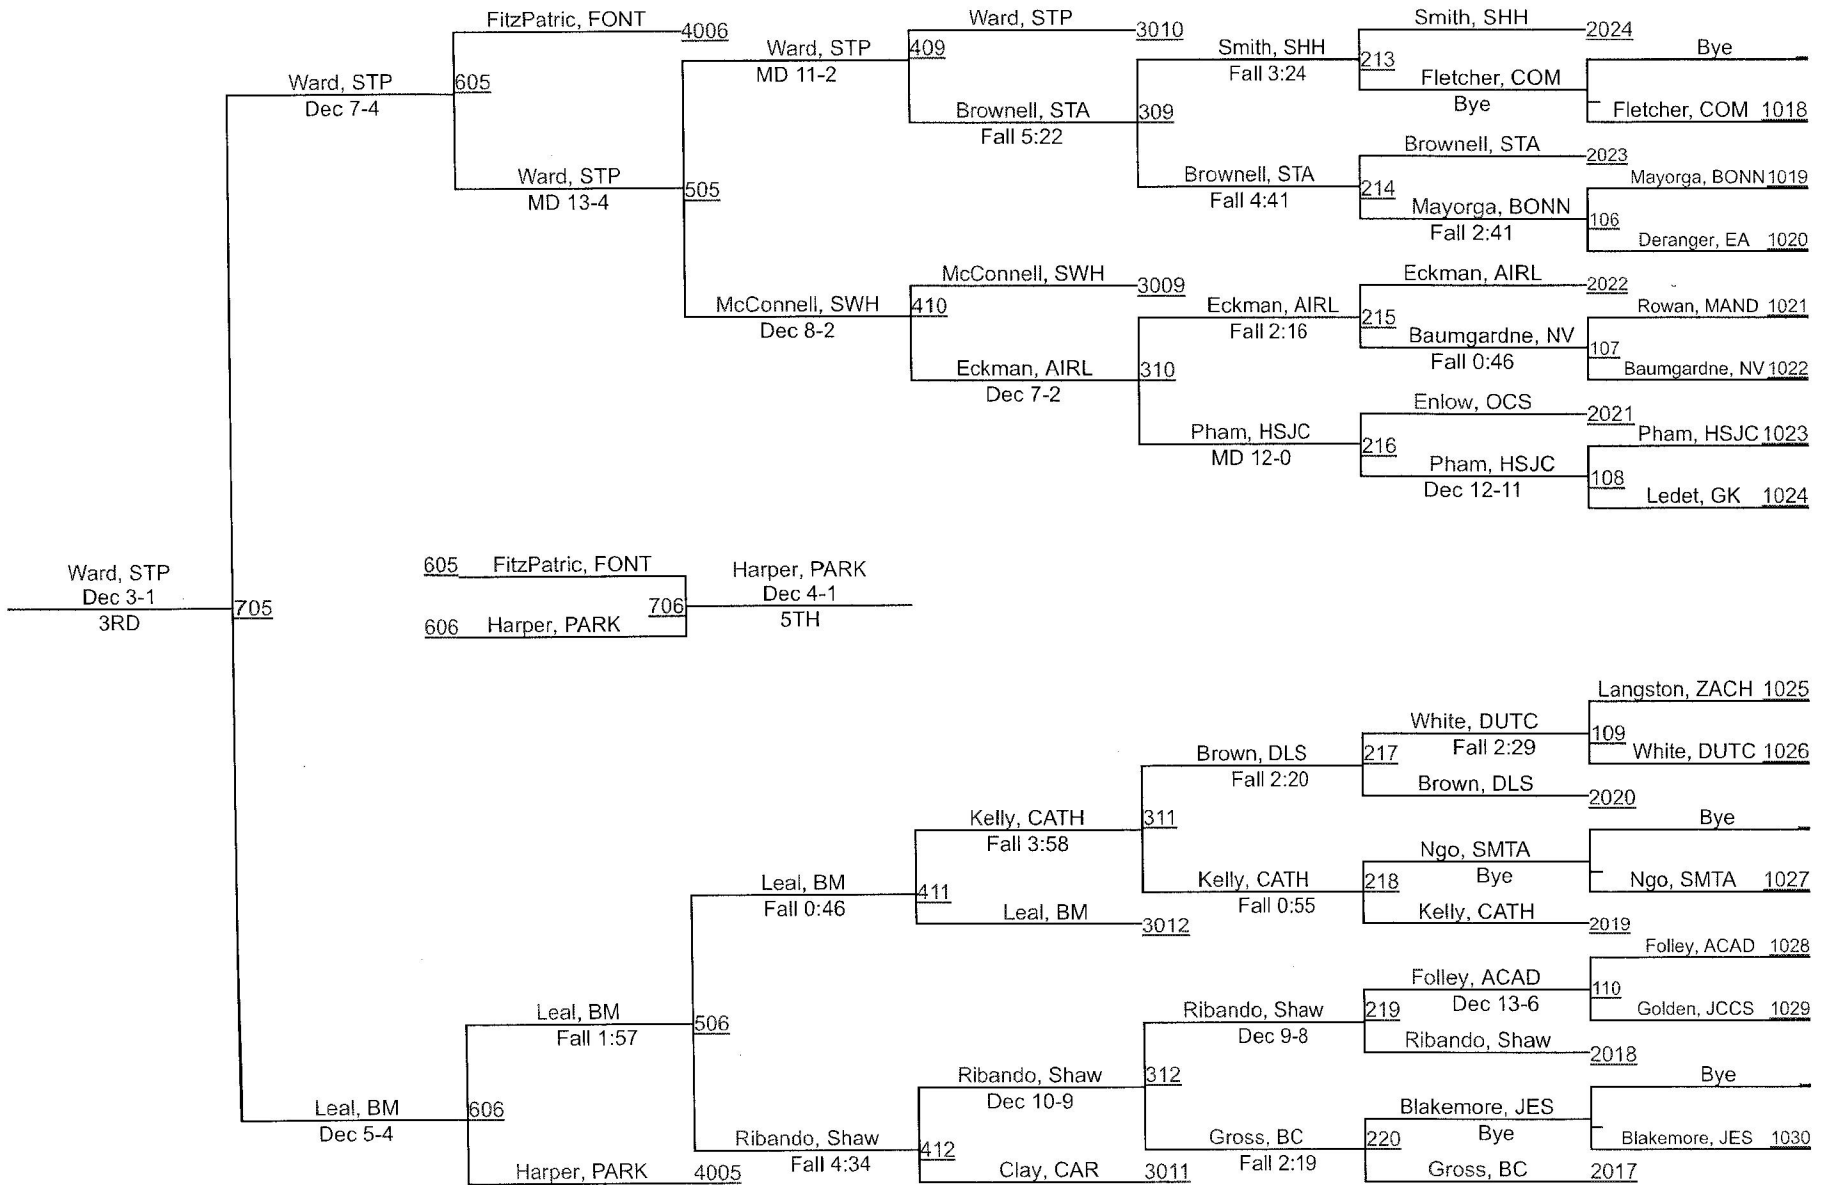

39	North Vermillion	20.0
41	Grace King	19.0
42	Baton Rouge	13.0
43	Lafayette	11.0
44	Sulphur	10.0
45	John Ehret	8.0
46	Episcopal	7.0
46	Mandeville	7.0
48	Haynes Academy	6.0
48	Summerfield	6.0
50	Walker	4.0
51	Broadmoor	0.0
51	Denham Springs	0.0
51	Dunham	0.0
51	Lee Magnet	0.0
51	Thomas Jefferson	0.0
56	South Plaquemines	-3.0

45th Louisiana Classic

45th Louisiana Classic

106

45th Louisiana Classic

45th Louisiana Classic

113

45th Louisiana Classic

45th Louisiana Classic

120

45th Louisiana Classic

126

45th Louisiana Classic

126

45th Louisiana Classic

45th Louisiana Classic

132