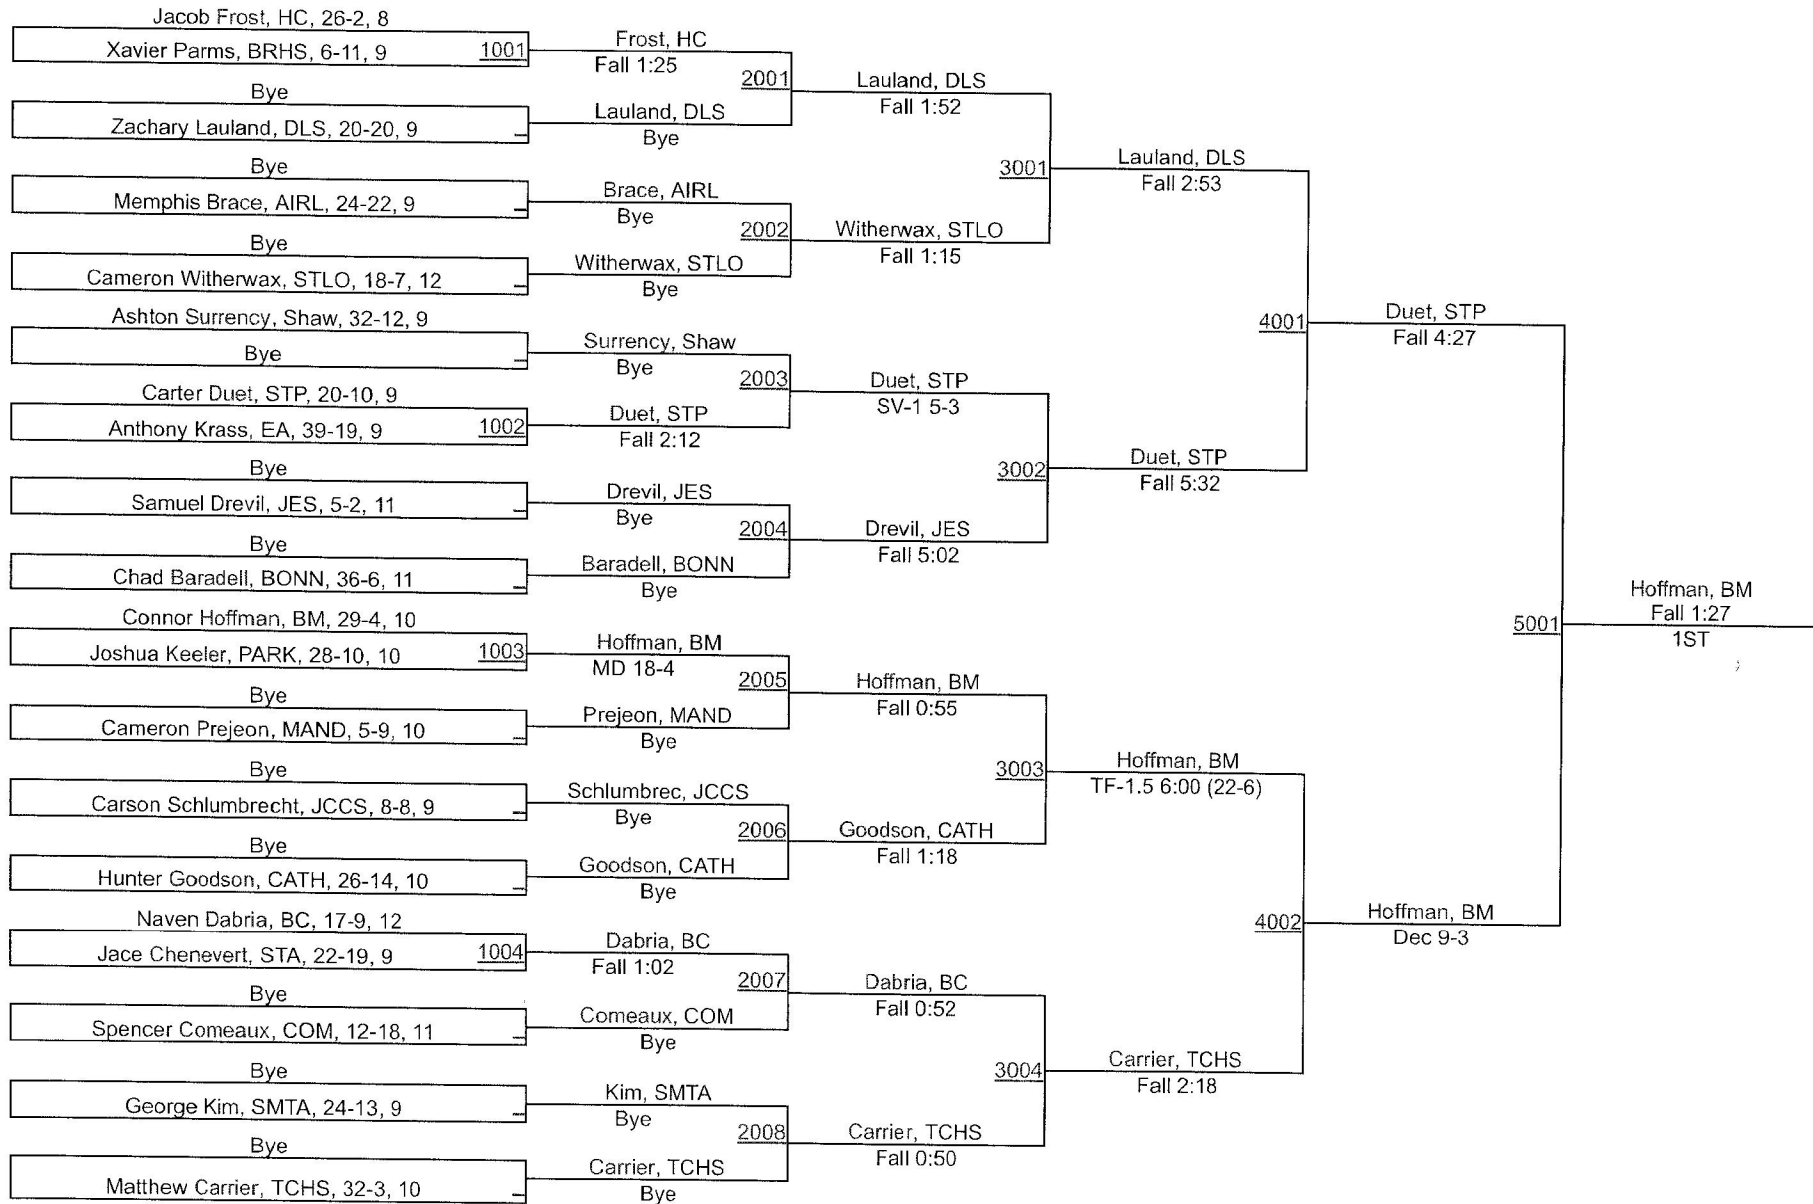

39	North Vermillion	20.0
41	Grace King	19.0
42	Baton Rouge	13.0
43	Lafayette	11.0
44	Sulphur	10.0
45	John Ehret	8.0
46	Episcopal	7.0
46	Mandeville	7.0
48	Haynes Academy	6.0
48	Summerfield	6.0
50	Walker	4.0
51	Broadmoor	0.0
51	Denham Springs	0.0
51	Dunham	0.0
51	Lee Magnet	0.0
51	Thomas Jefferson	0.0
56	South Plaquemines	-3.0

45th Louisiana Classic