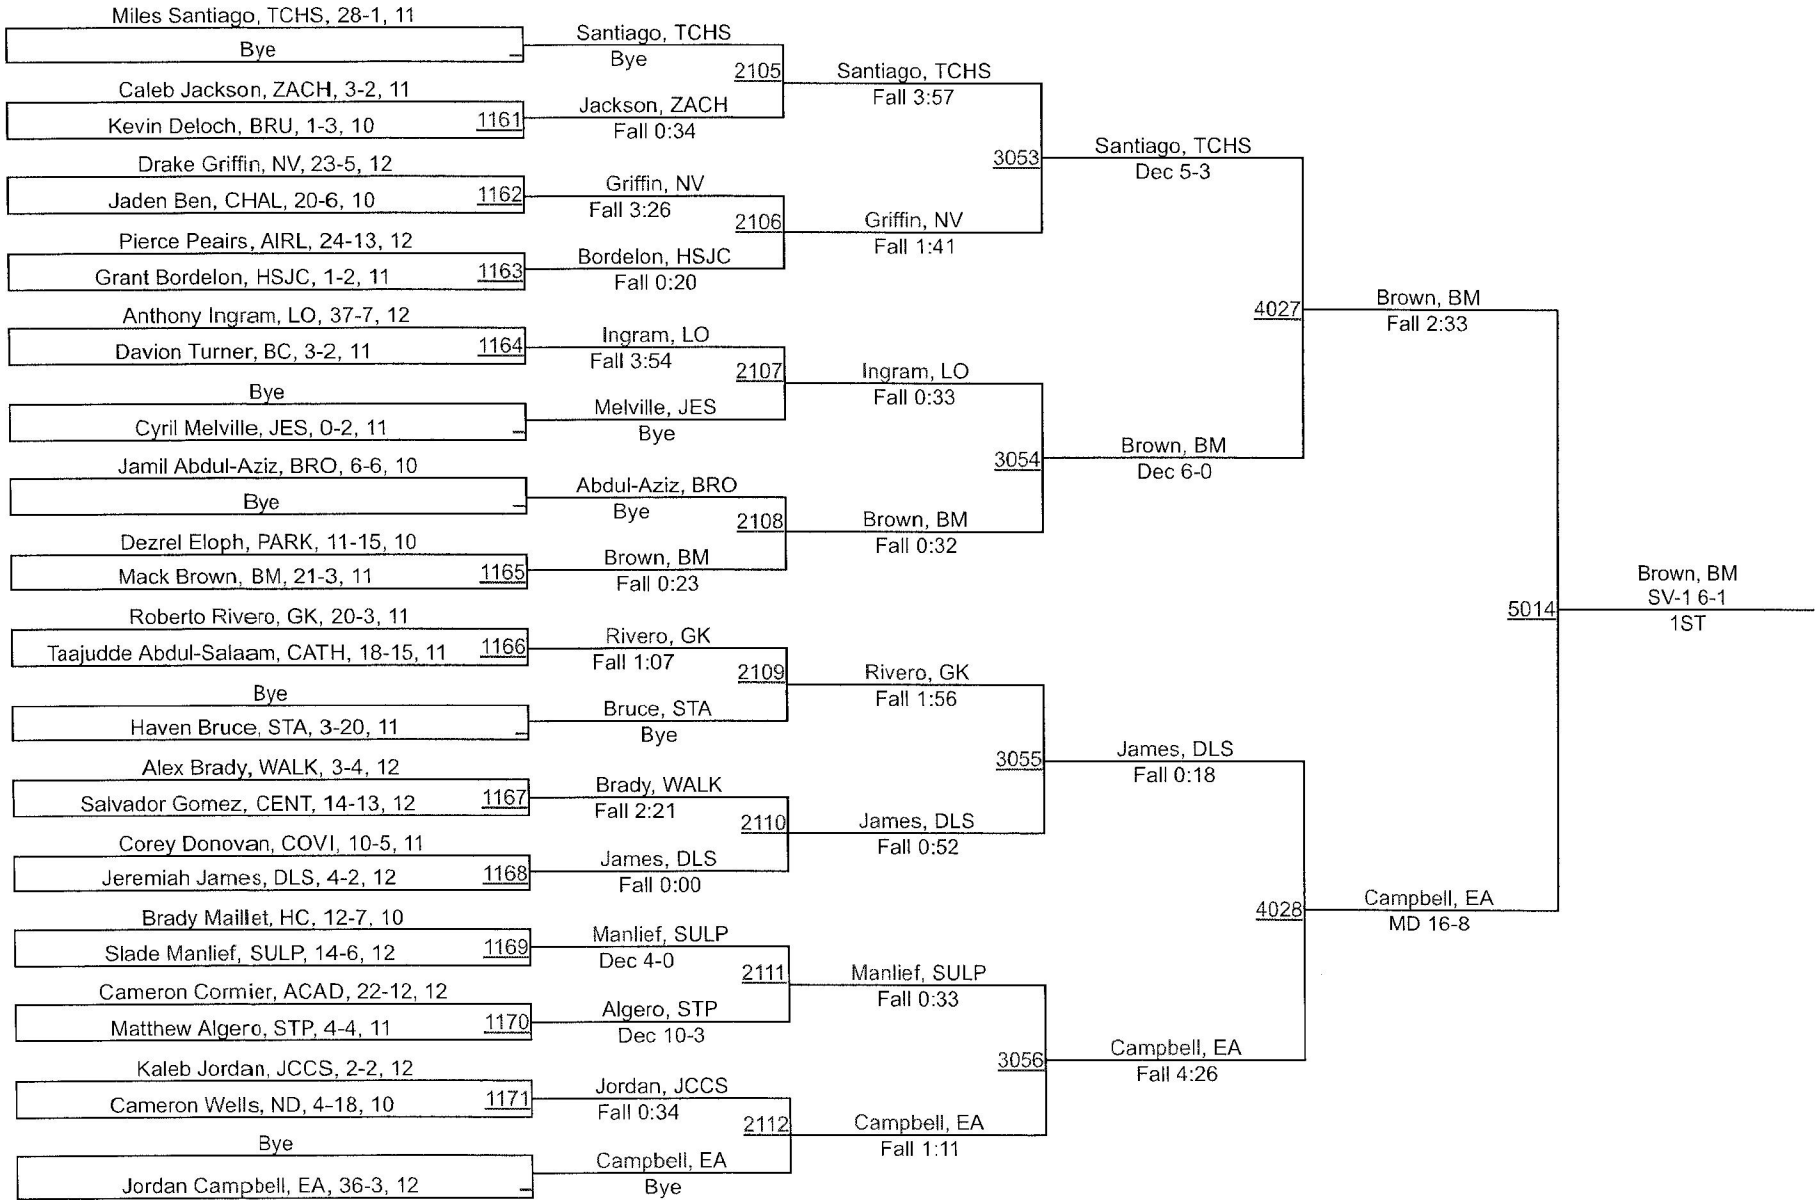

45th Louisiana Classic

45th Louisiana Classic

45th Louisiana Classic

182

45th Louisiana Classic

45th Louisiana Classic

195

45th Louisiana Classic

220

45th Louisiana Classic

220

45th Louisiana Classic

45th Louisiana Classic

285