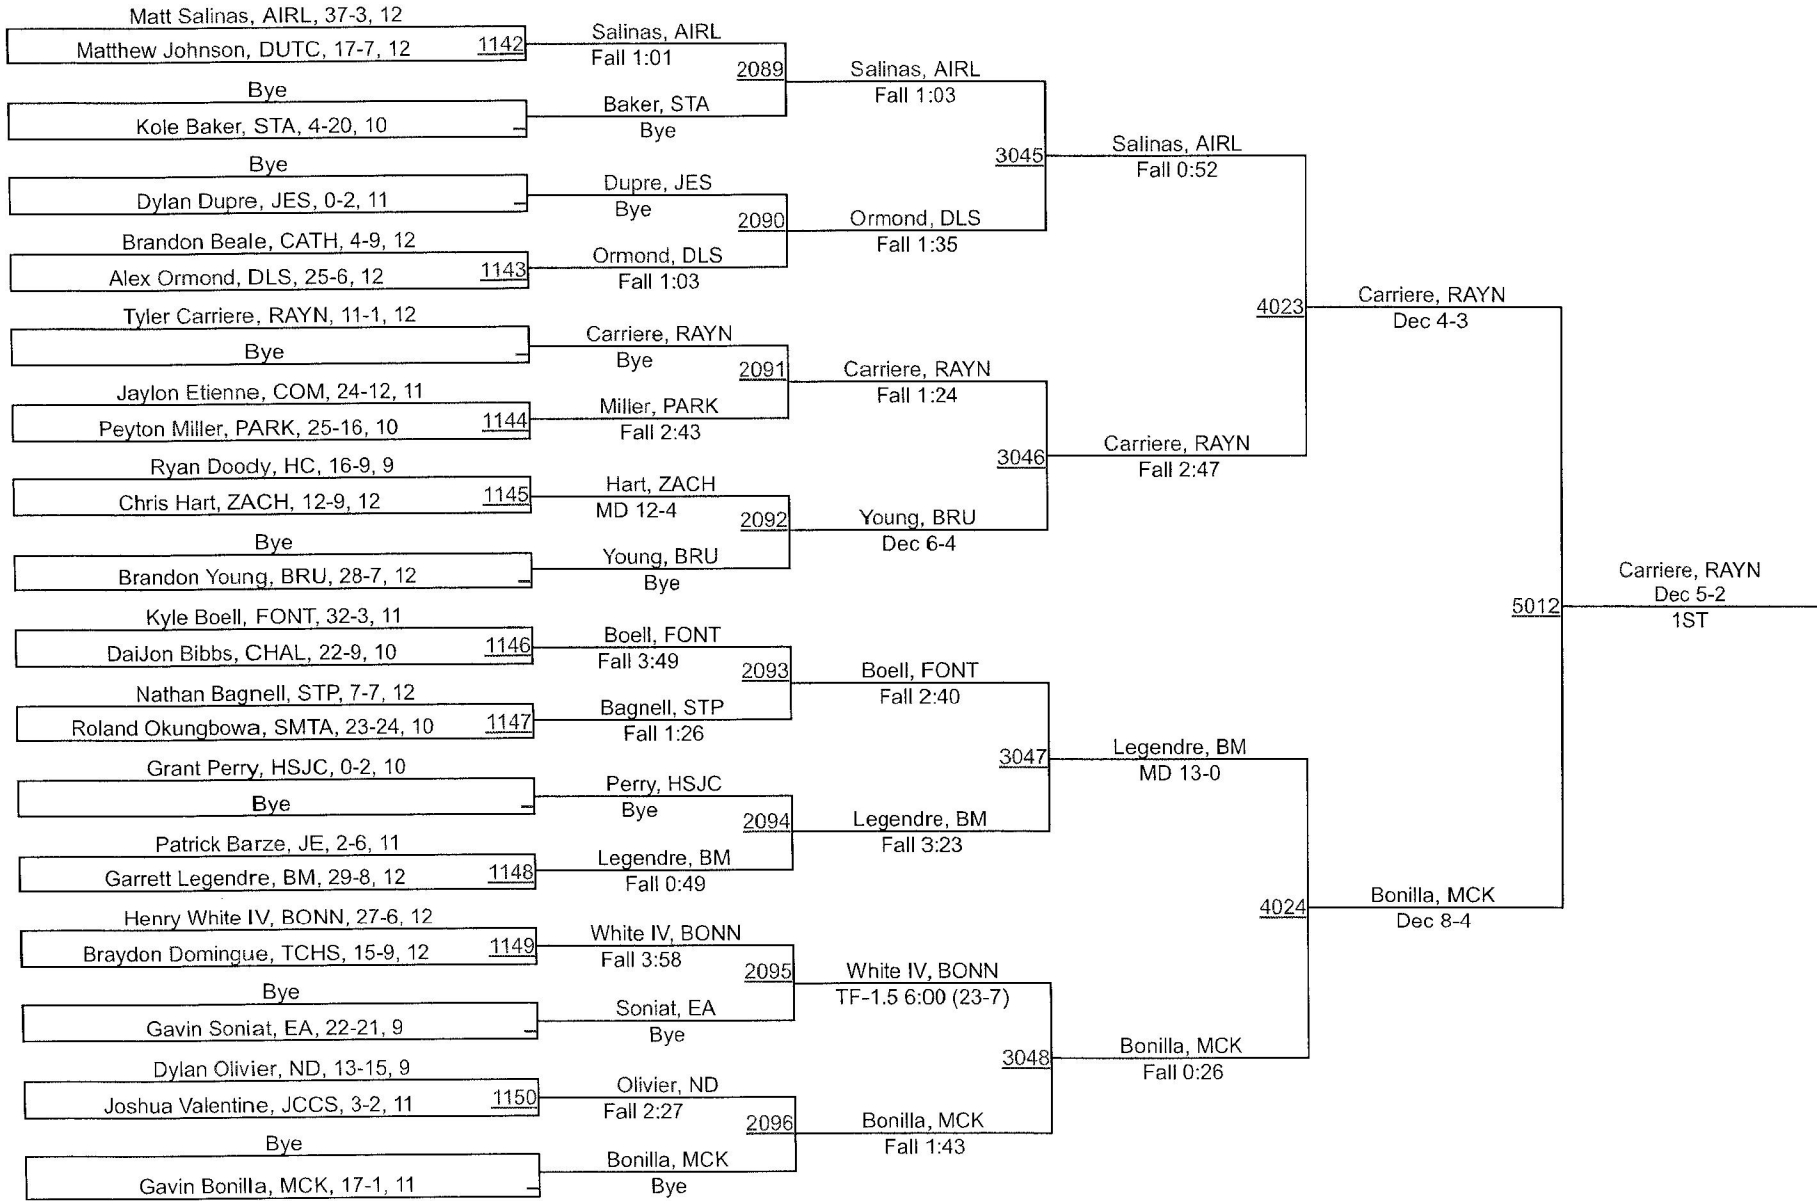

45th Louisiana Classic

45th Louisiana Classic

45th Louisiana Classic

182

45th Louisiana Classic

45th Louisiana Classic

195

45th Louisiana Classic

220

45th Louisiana Classic

220

45th Louisiana Classic

45th Louisiana Classic

285