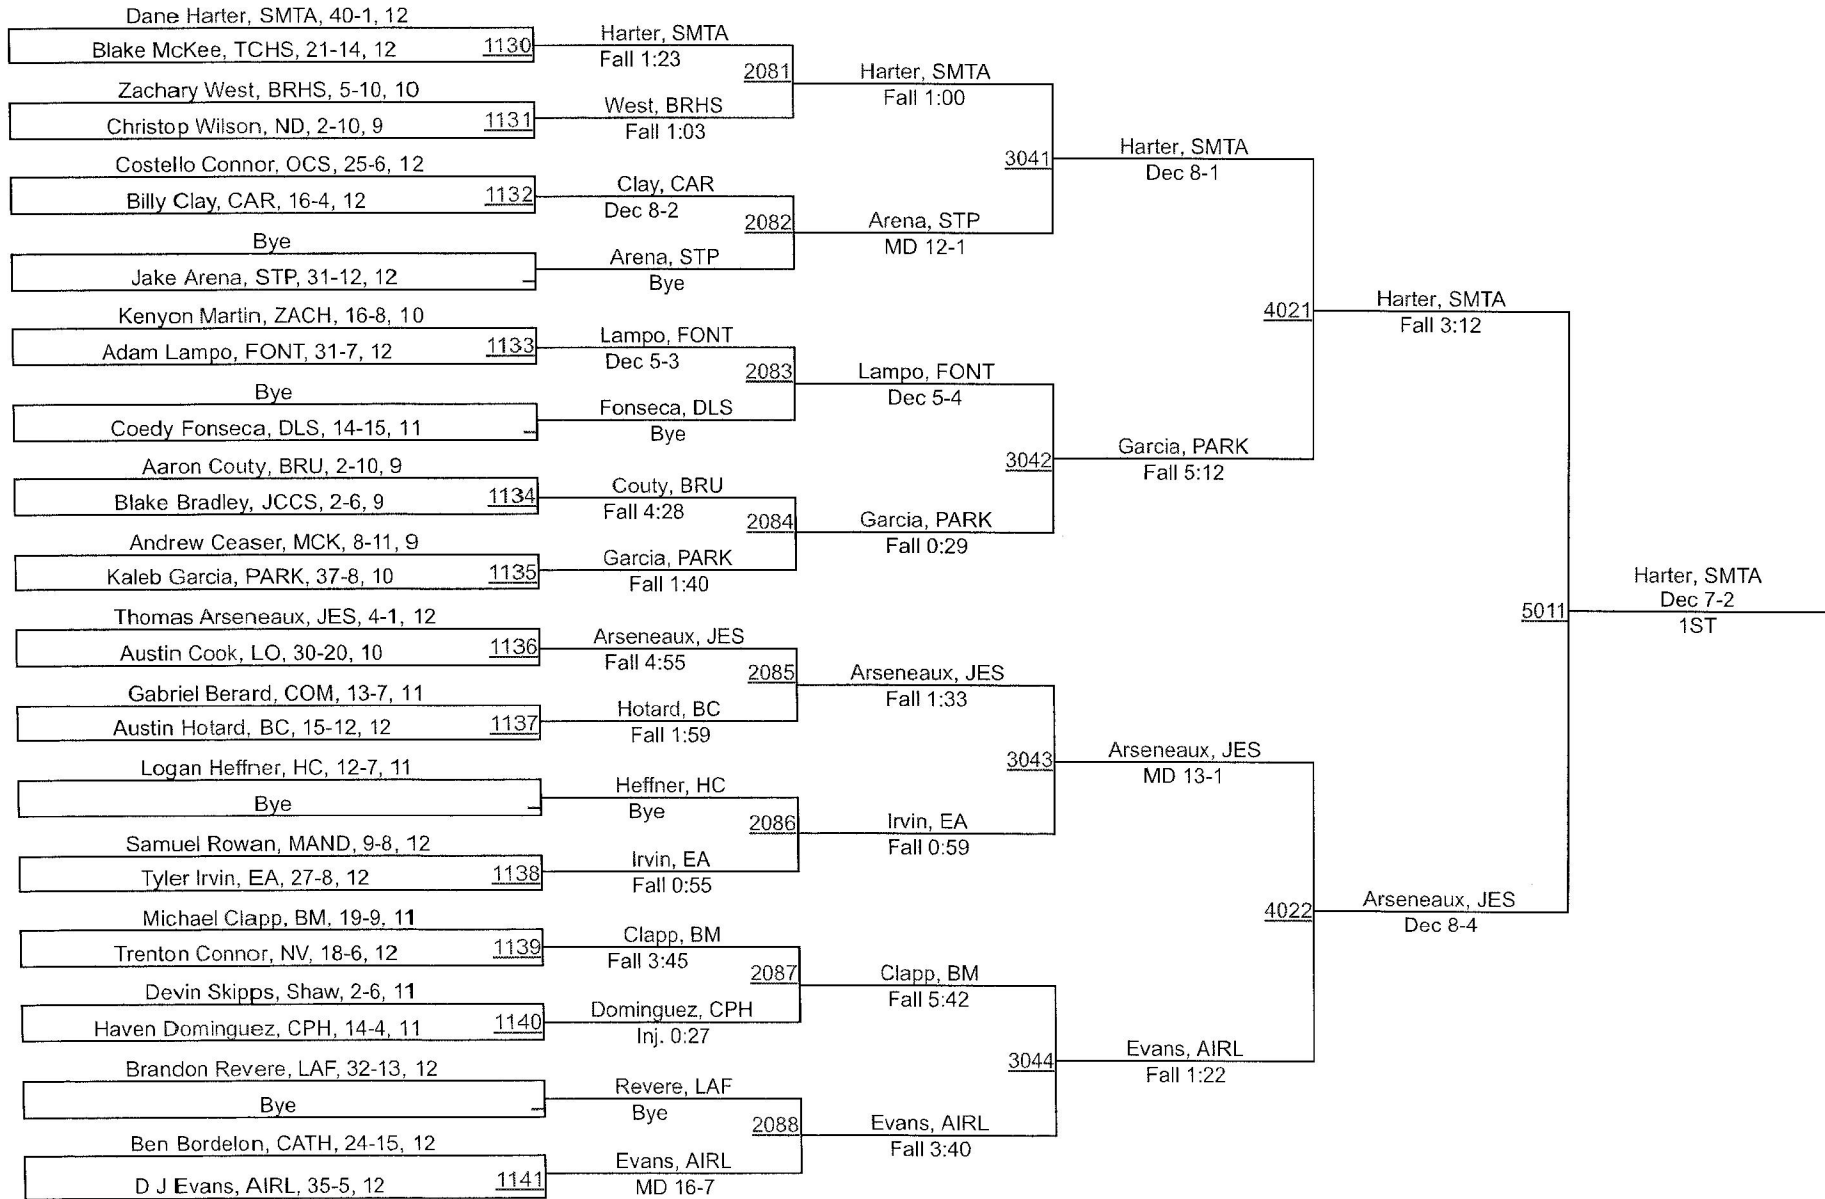

45th Louisiana Classic

138

45th Louisiana Classic

138

45th Louisiana Classic

45th Louisiana Classic

145

45th Louisiana Classic

45th Louisiana Classic

152

45th Louisiana Classic

160

45th Louisiana Classic

160

45th Louisiana Classic

170

45th Louisiana Classic

45th Louisiana Classic

45th Louisiana Classic

182

45th Louisiana Classic

45th Louisiana Classic

195

45th Louisiana Classic