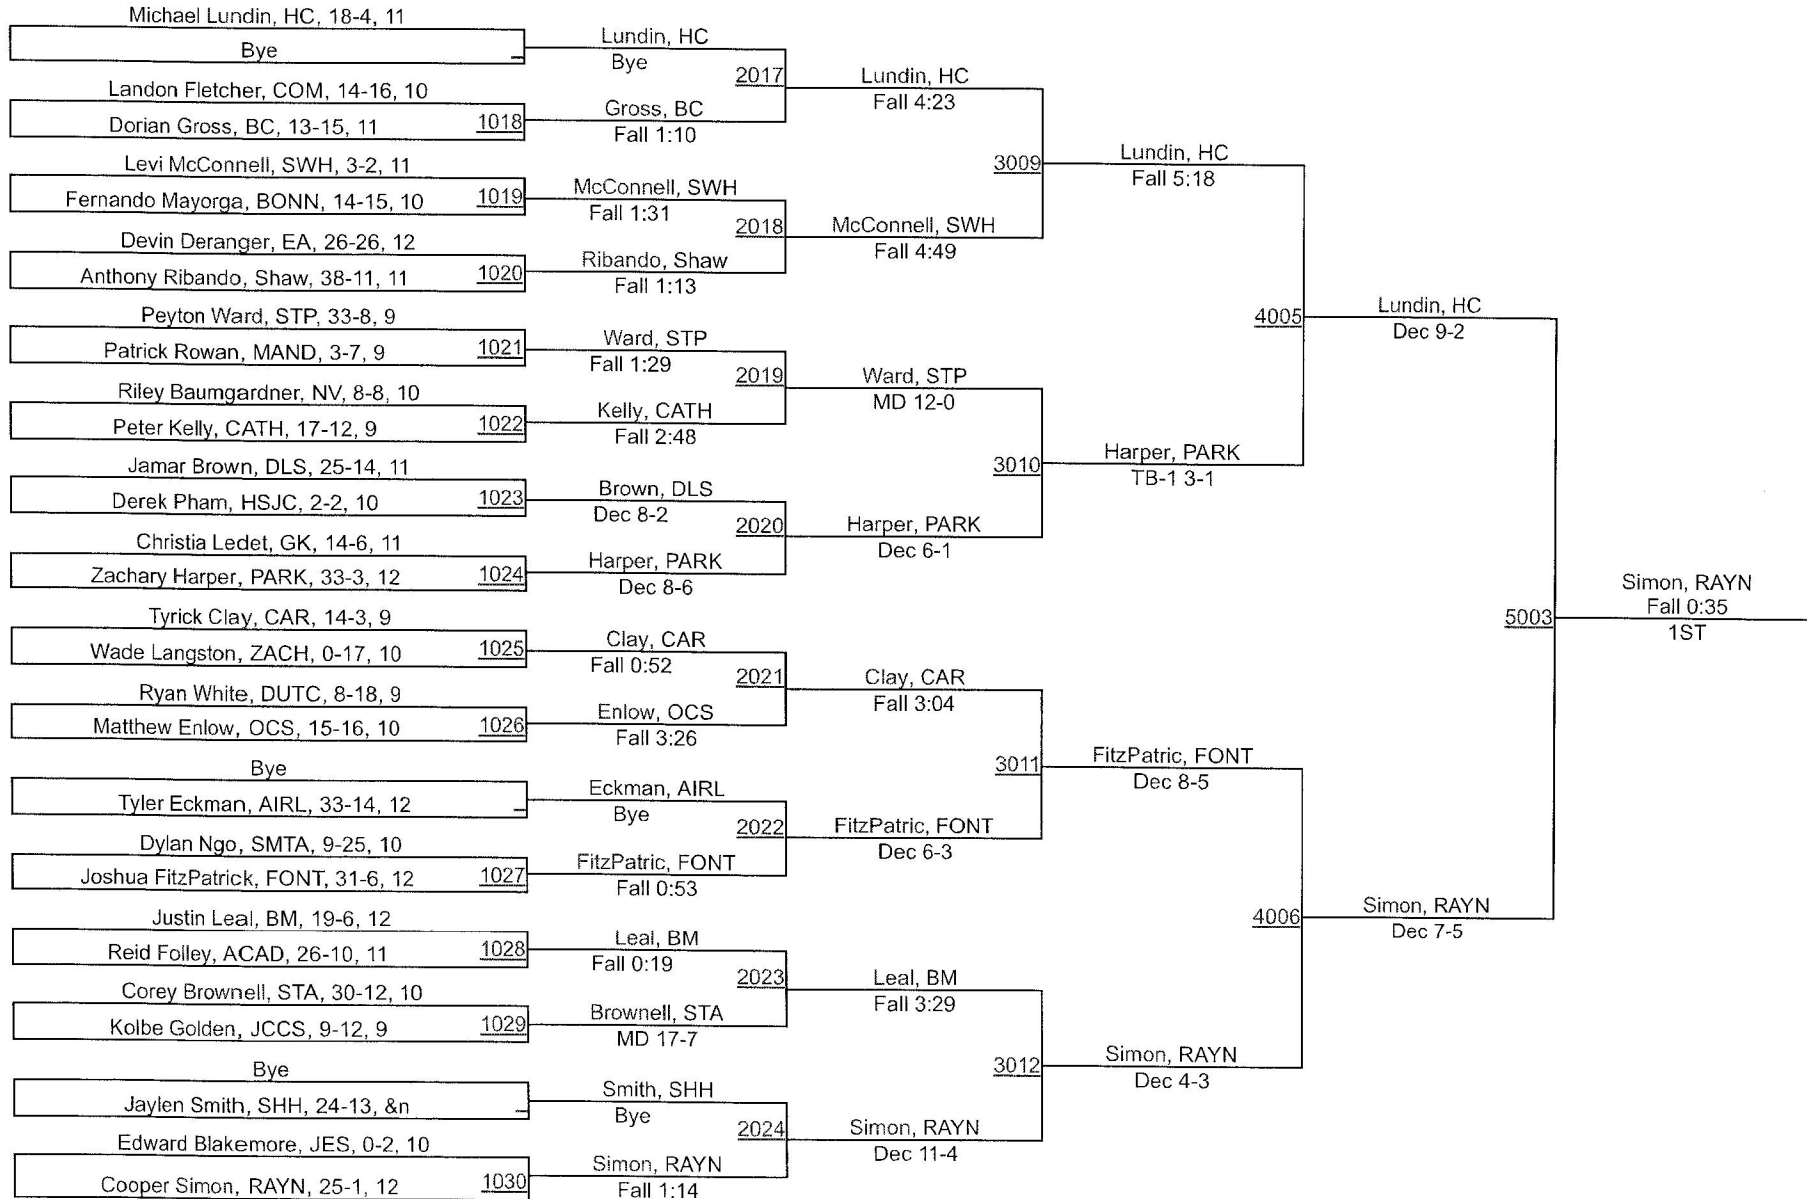

39	North Vermillion	20.0
41	Grace King	19.0
42	Baton Rouge	13.0
43	Lafayette	11.0
44	Sulphur	10.0
45	John Ehret	8.0
46	Episcopal	7.0
46	Mandeville	7.0
48	Haynes Academy	6.0
48	Summerfield	6.0
50	Walker	4.0
51	Broadmoor	0.0
51	Denham Springs	0.0
51	Dunham	0.0
51	Lee Magnet	0.0
51	Thomas Jefferson	0.0
56	South Plaquemines	-3.0

45th Louisiana Classic

45th Louisiana Classic

106

45th Louisiana Classic

45th Louisiana Classic

113

45th Louisiana Classic

45th Louisiana Classic

120

45th Louisiana Classic

126

45th Louisiana Classic

126

45th Louisiana Classic

45th Louisiana Classic

132