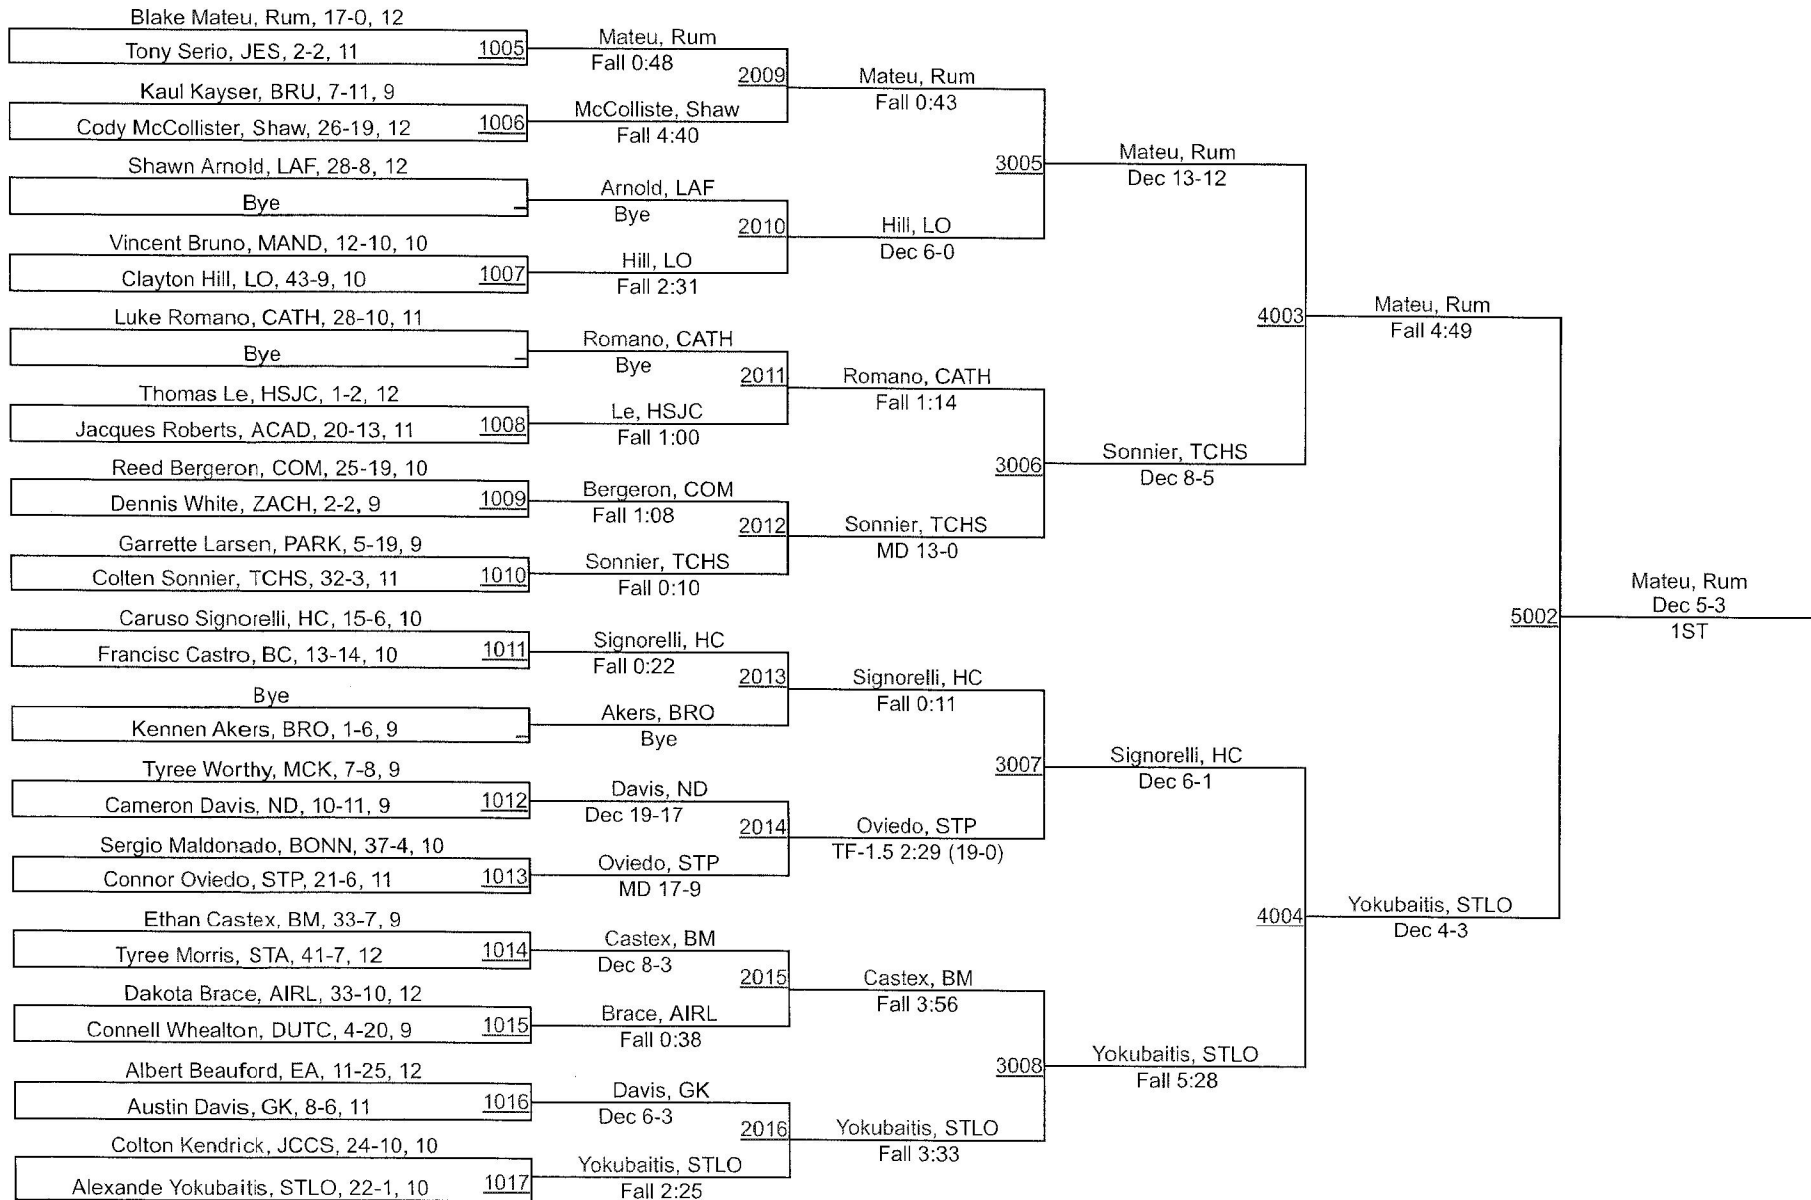

39	North Vermillion	20.0
41	Grace King	19.0
42	Baton Rouge	13.0
43	Lafayette	11.0
44	Sulphur	10.0
45	John Ehret	8.0
46	Episcopal	7.0
46	Mandeville	7.0
48	Haynes Academy	6.0
48	Summerfield	6.0
50	Walker	4.0
51	Broadmoor	0.0
51	Denham Springs	0.0
51	Dunham	0.0
51	Lee Magnet	0.0
51	Thomas Jefferson	0.0
56	South Plaquemines	-3.0

45th Louisiana Classic

45th Louisiana Classic

106

45th Louisiana Classic

45th Louisiana Classic

113

45th Louisiana Classic

45th Louisiana Classic

120

45th Louisiana Classic

126

45th Louisiana Classic

126

45th Louisiana Classic

45th Louisiana Classic

132