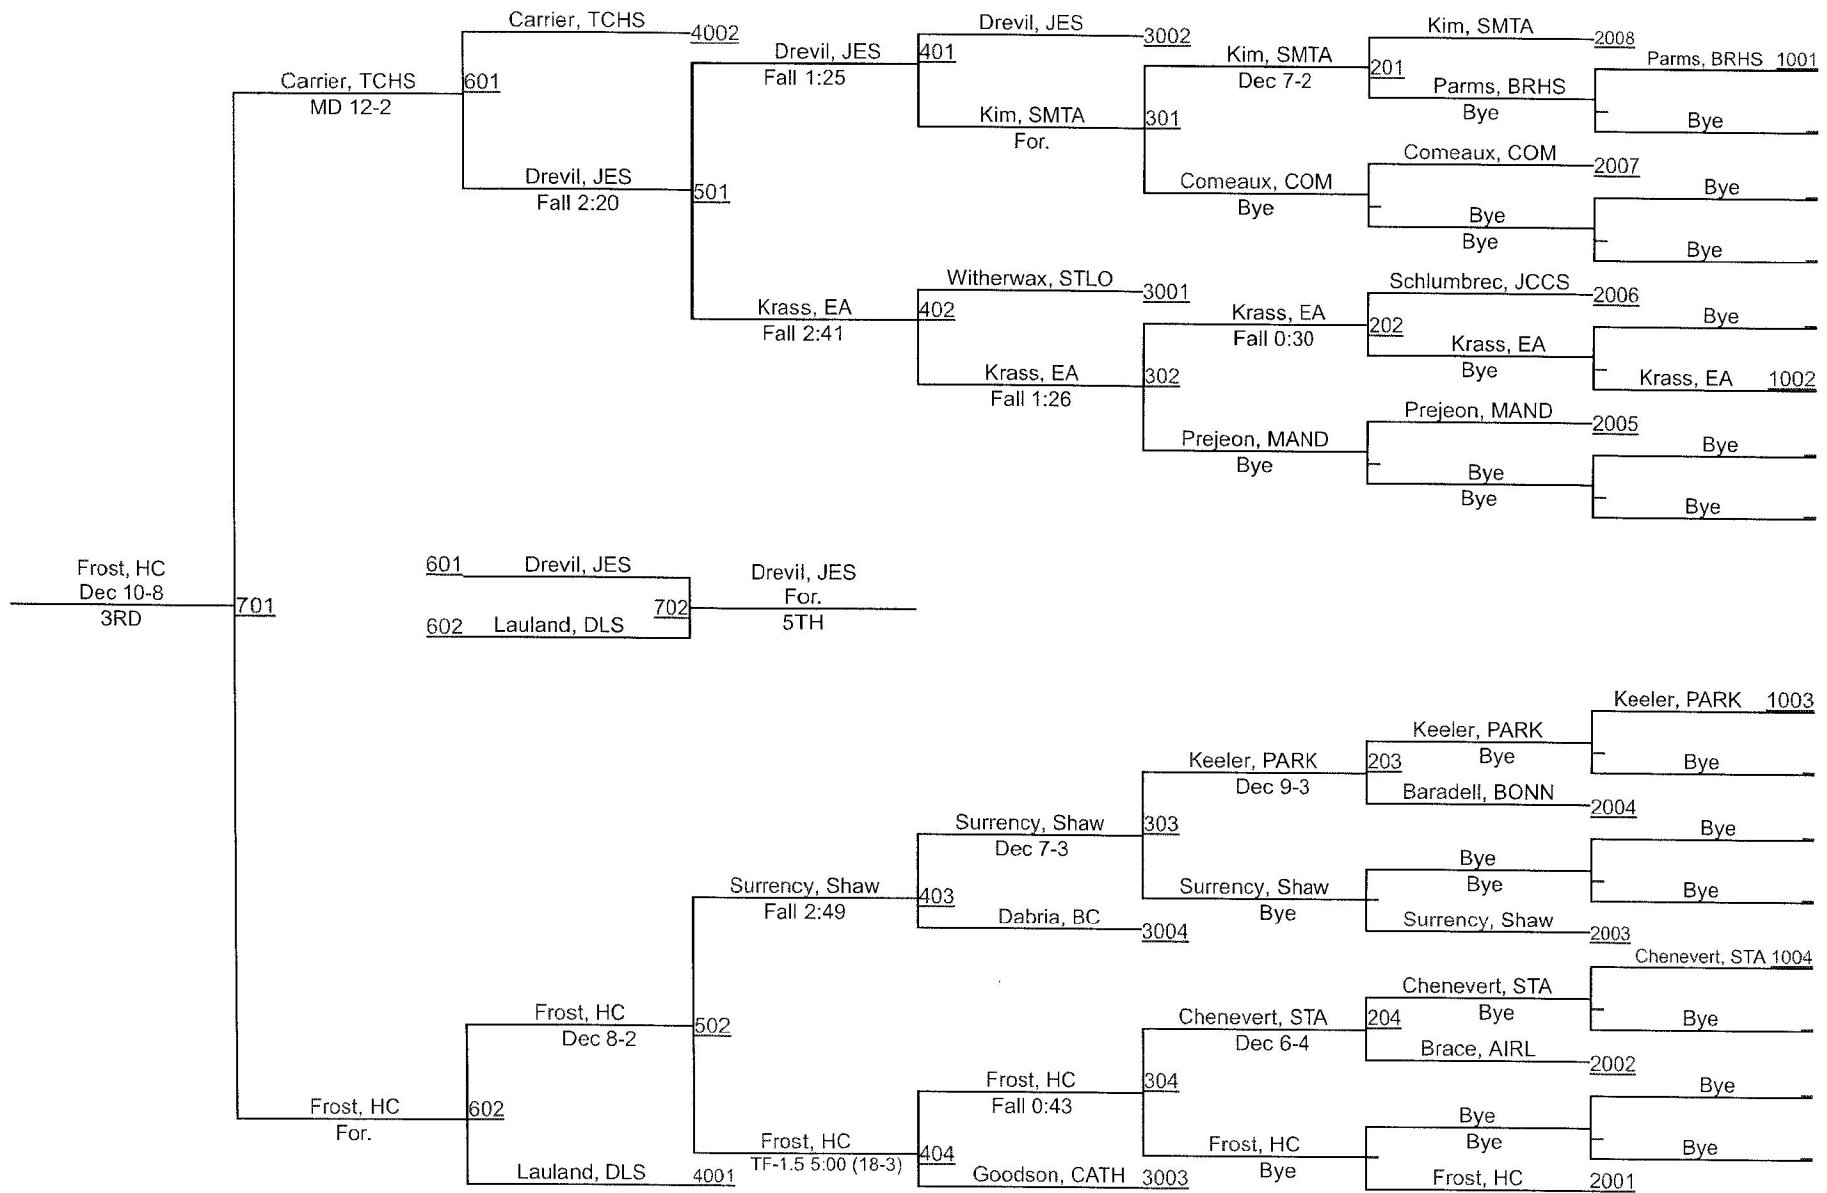

39	North Vermillion	20.0
41	Grace King	19.0
42	Baton Rouge	13.0
43	Lafayette	11.0
44	Sulphur	10.0
45	John Ehret	8.0
46	Episcopal	7.0
46	Mandeville	7.0
48	Haynes Academy	6.0
48	Summerfield	6.0
50	Walker	4.0
51	Broadmoor	0.0
51	Denham Springs	0.0
51	Dunham	0.0
51	Lee Magnet	0.0
51	Thomas Jefferson	0.0
56	South Plaquemines	-3.0

45th Louisiana Classic

45th Louisiana Classic

106

45th Louisiana Classic

45th Louisiana Classic

113

45th Louisiana Classic

45th Louisiana Classic

220

45th Louisiana Classic

220

45th Louisiana Classic

45th Louisiana Classic

285