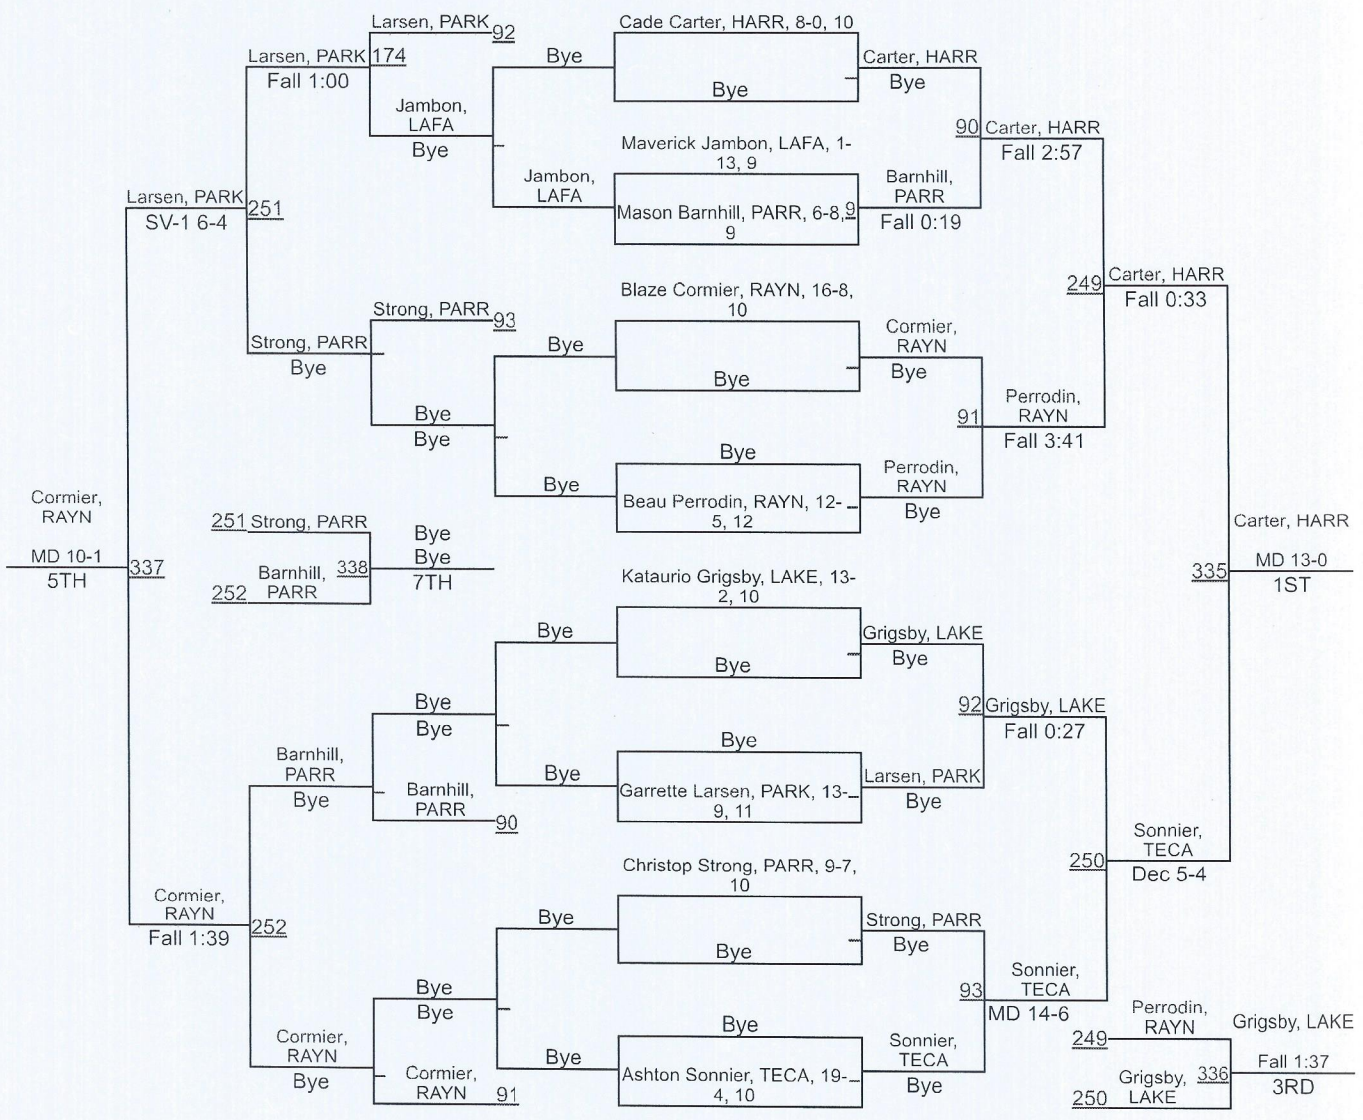

2019 Lone Survivor Invitational

2019 Lone Survivor Invitational

170