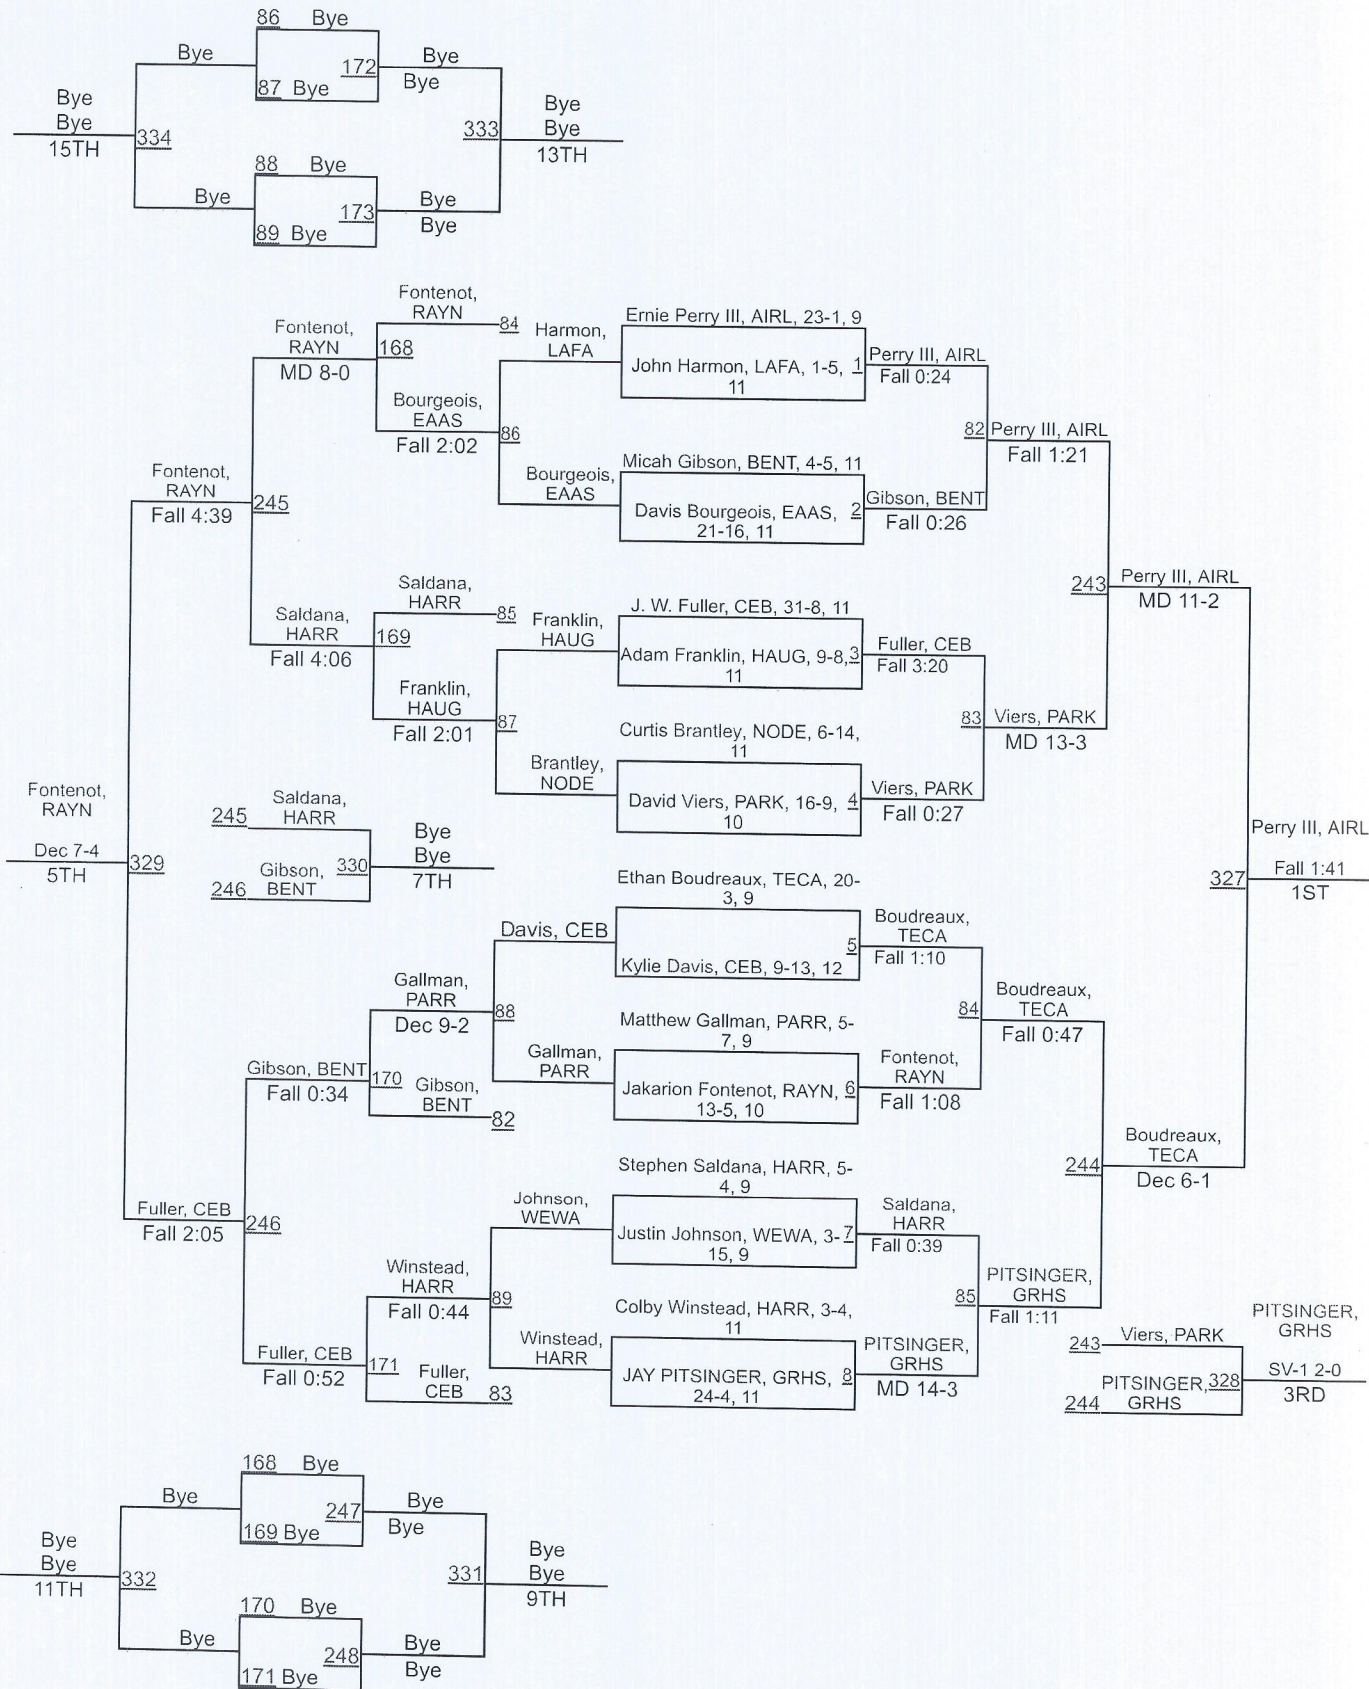

Team Scores

1	Parkway	319.0
2	Harrah	283.5
3	Teurlings Catholic	271.0
4	East Ascension	245.5
5	Grissom Hs	208.0
6	Rayne	195.0
7	C.E. Byrd	170.5
8	Airline	157.0
9	Parkway - Red	89.5
10	Haughton	70.5
11	Lafayette	62.0
12	Sam Houston HS	55.0
13	Benton	50.0
14	Caddo Magnet	46.0
15	North Desoto	44.5
16	Wewahitchka	44.0
17	Bossier	35.0
18	Calvary Baptist HS	31.0
19	New Orleans Military and Maritime Academy	27.0
20	Lakeside	25.0
21	Summerfield	18.0
22	Minden HS	4.0

2019 Lone Survivor Invitational

2019 Lone Survivor Invitational

170