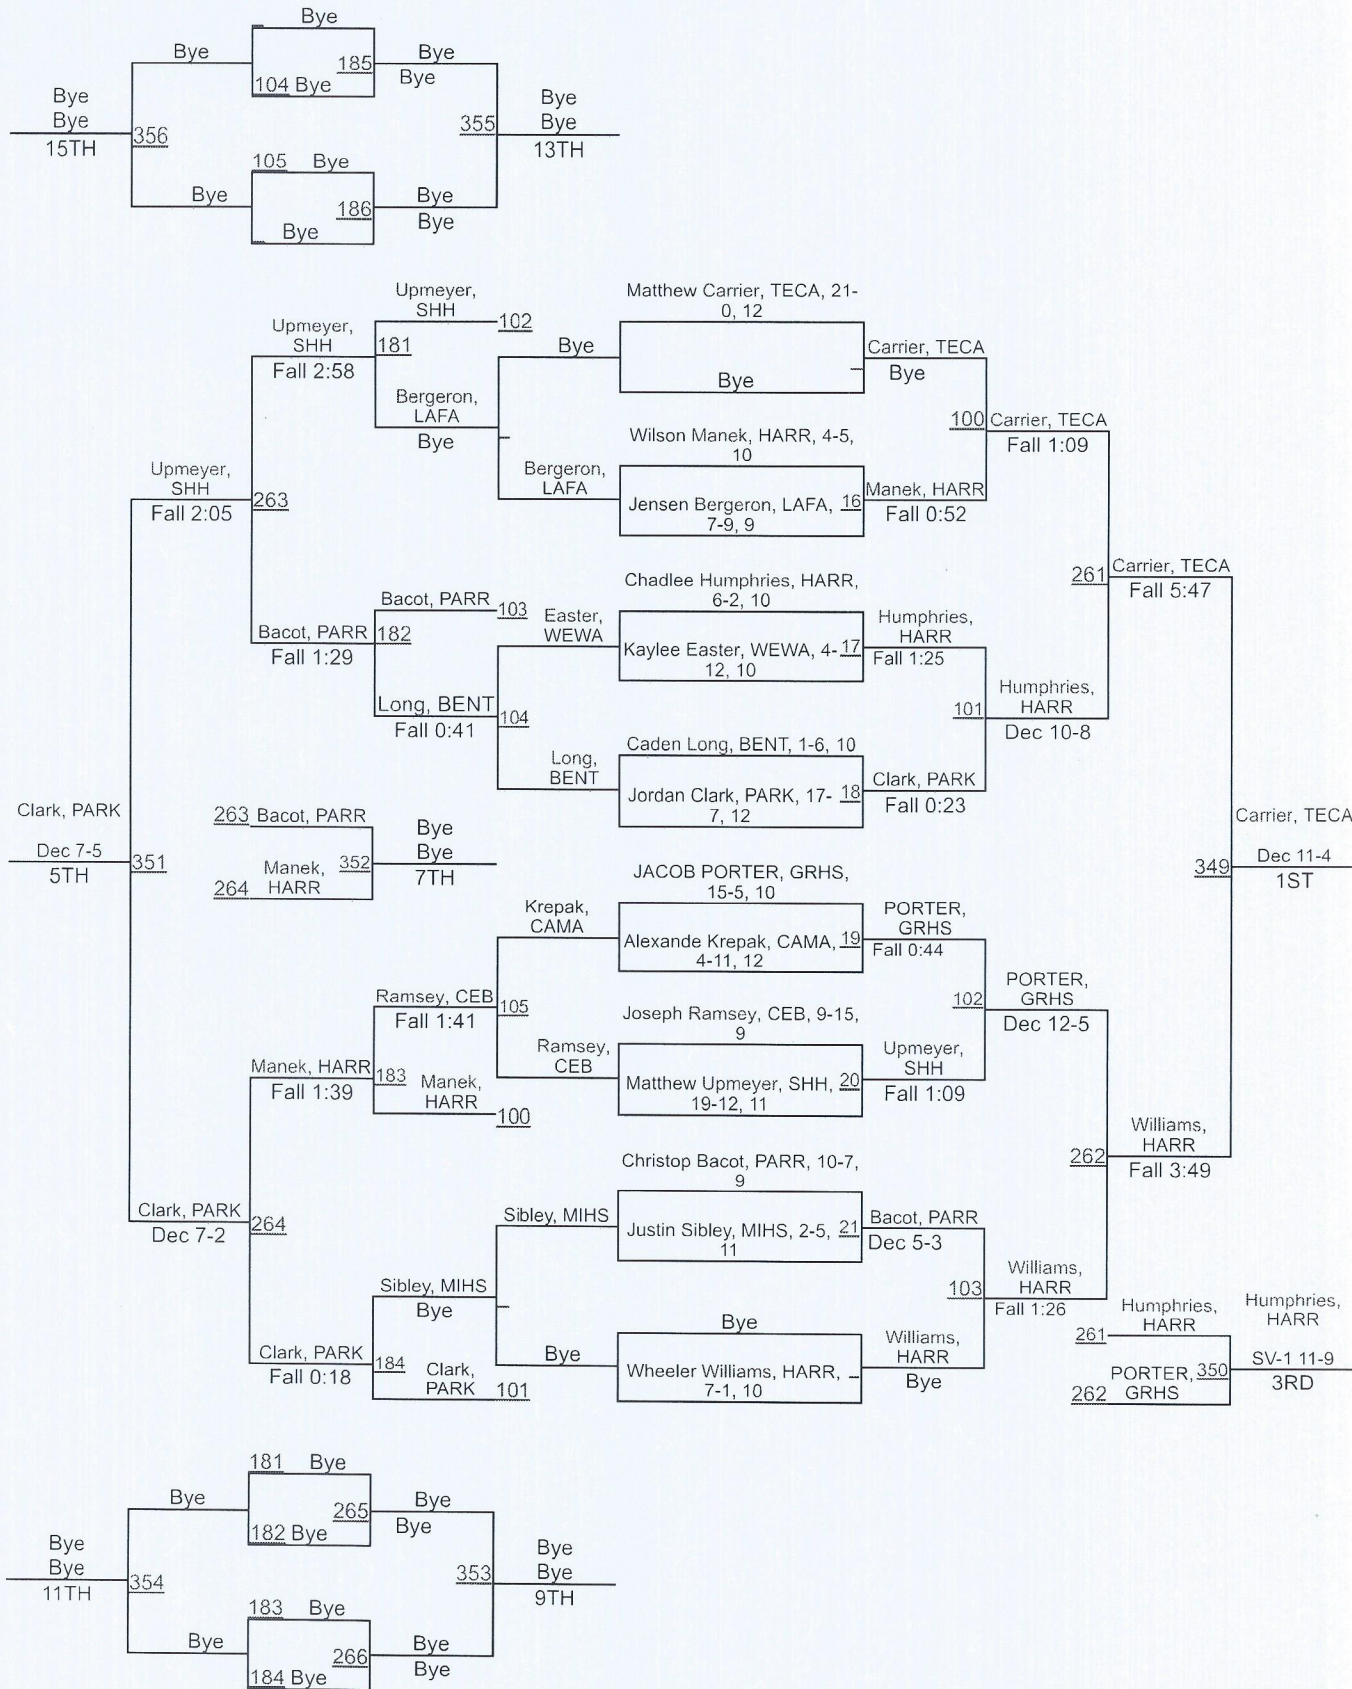

Team Scores

1	Parkway	319.0
2	Harrah	283.5
3	Teurlings Catholic	271.0
4	East Ascension	245.5
5	Grissom Hs	208.0
6	Rayne	195.0
7	C.E. Byrd	170.5
8	Airline	157.0
9	Parkway - Red	89.5
10	Haughton	70.5
11	Lafayette	62.0
12	Sam Houston HS	55.0
13	Benton	50.0
14	Caddo Magnet	46.0
15	North Desoto	44.5
16	Wewahitchka	44.0
17	Bossier	35.0
18	Calvary Baptist HS	31.0
19	New Orleans Military and Maritime Academy	27.0
20	Lakeside	25.0
21	Summerfield	18.0
22	Minden HS	4.0

2019 Lone Survivor Invitational

2019 Lone Survivor Invitational

170