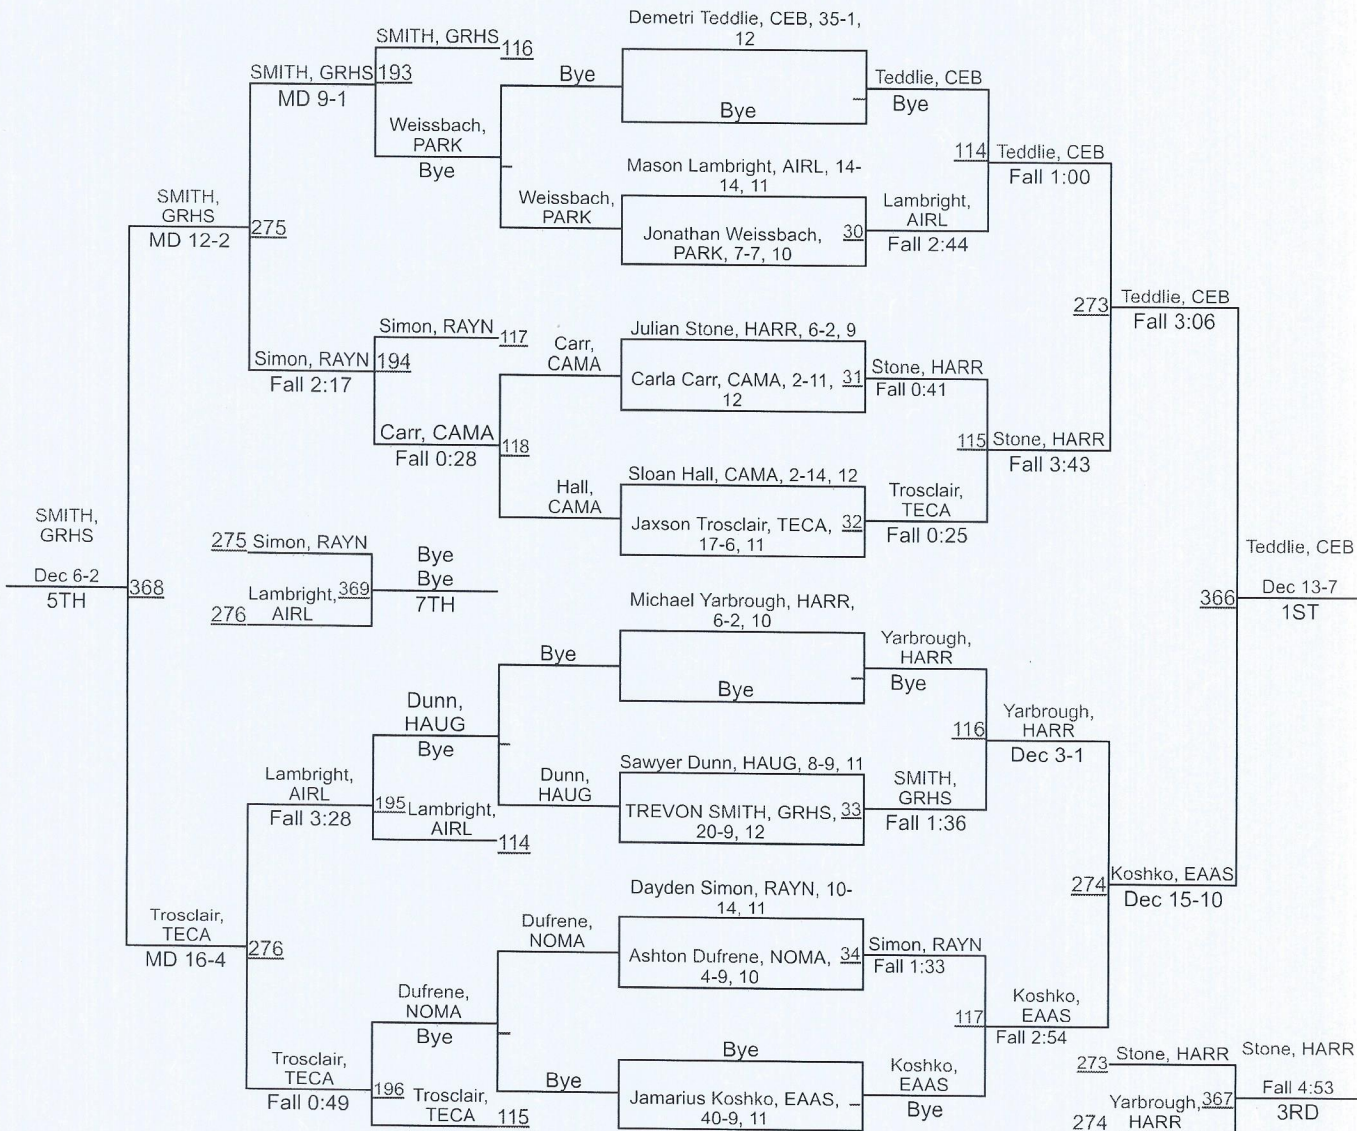

Team Scores

1	Parkway	319.0
2	Harrah	283.5
3	Teurlings Catholic	271.0
4	East Ascension	245.5
5	Grissom Hs	208.0
6	Rayne	195.0
7	C.E. Byrd	170.5
8	Airline	157.0
9	Parkway - Red	89.5
10	Haughton	70.5
11	Lafayette	62.0
12	Sam Houston HS	55.0
13	Benton	50.0
14	Caddo Magnet	46.0
15	North Desoto	44.5
16	Wewahitchka	44.0
17	Bossier	35.0
18	Calvary Baptist HS	31.0
19	New Orleans Military and Maritime Academy	27.0
20	Lakeside	25.0
21	Summerfield	18.0
22	Minden HS	4.0

2019 Lone Survivor Invitational

2019 Lone Survivor Invitational

170