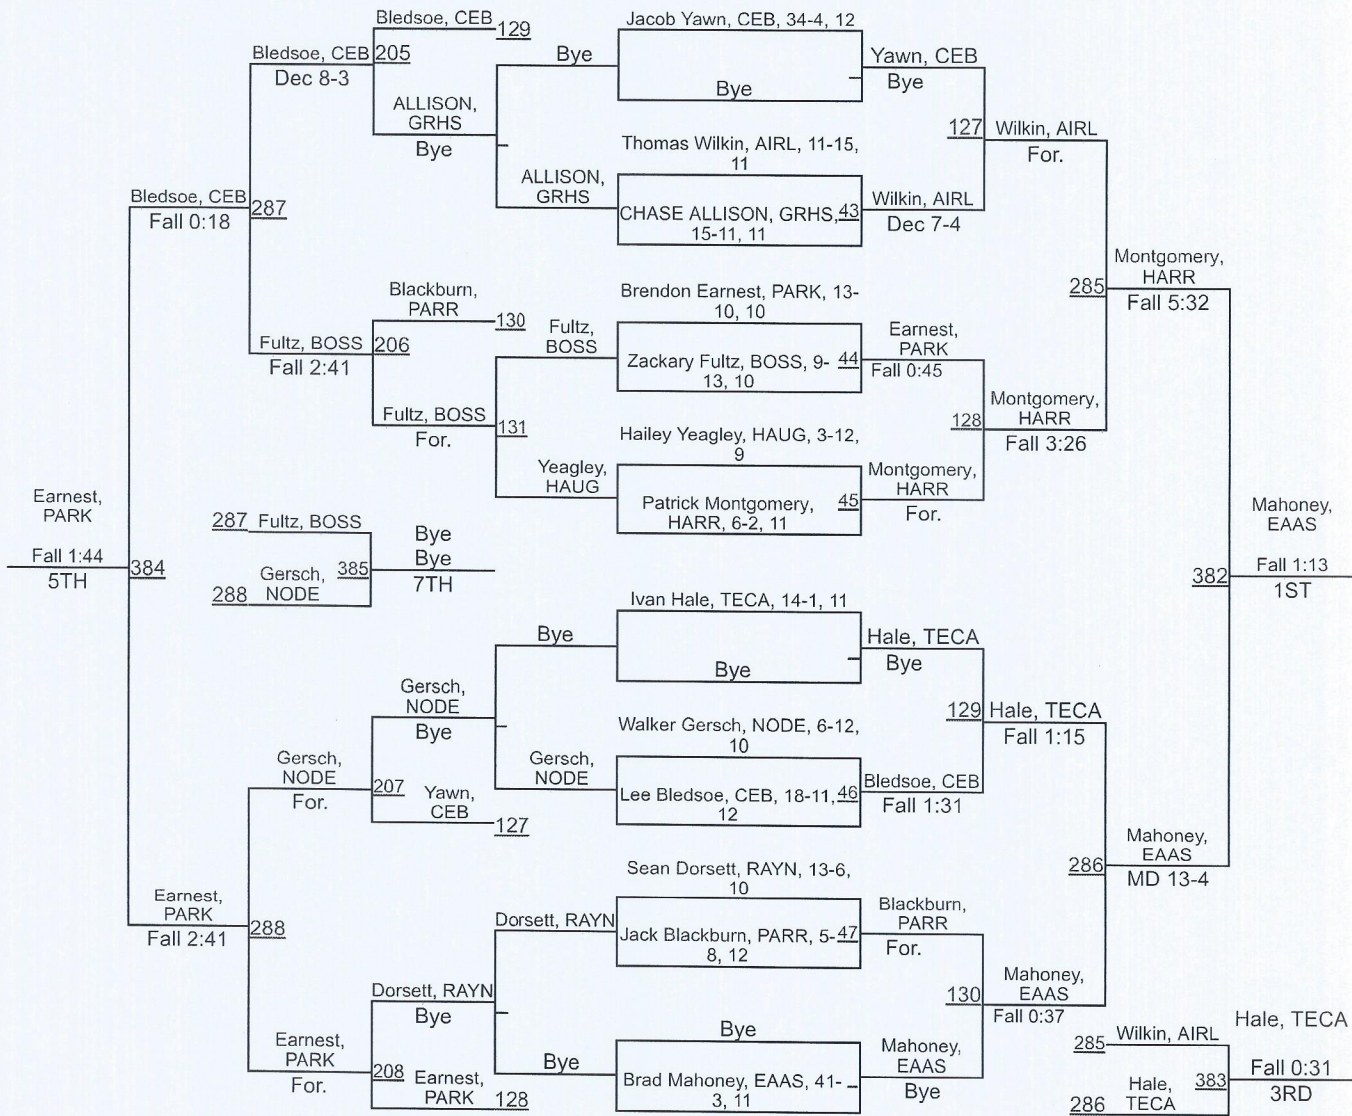

2019 Lone Survivor Invitational

2019 Lone Survivor Invitational

170