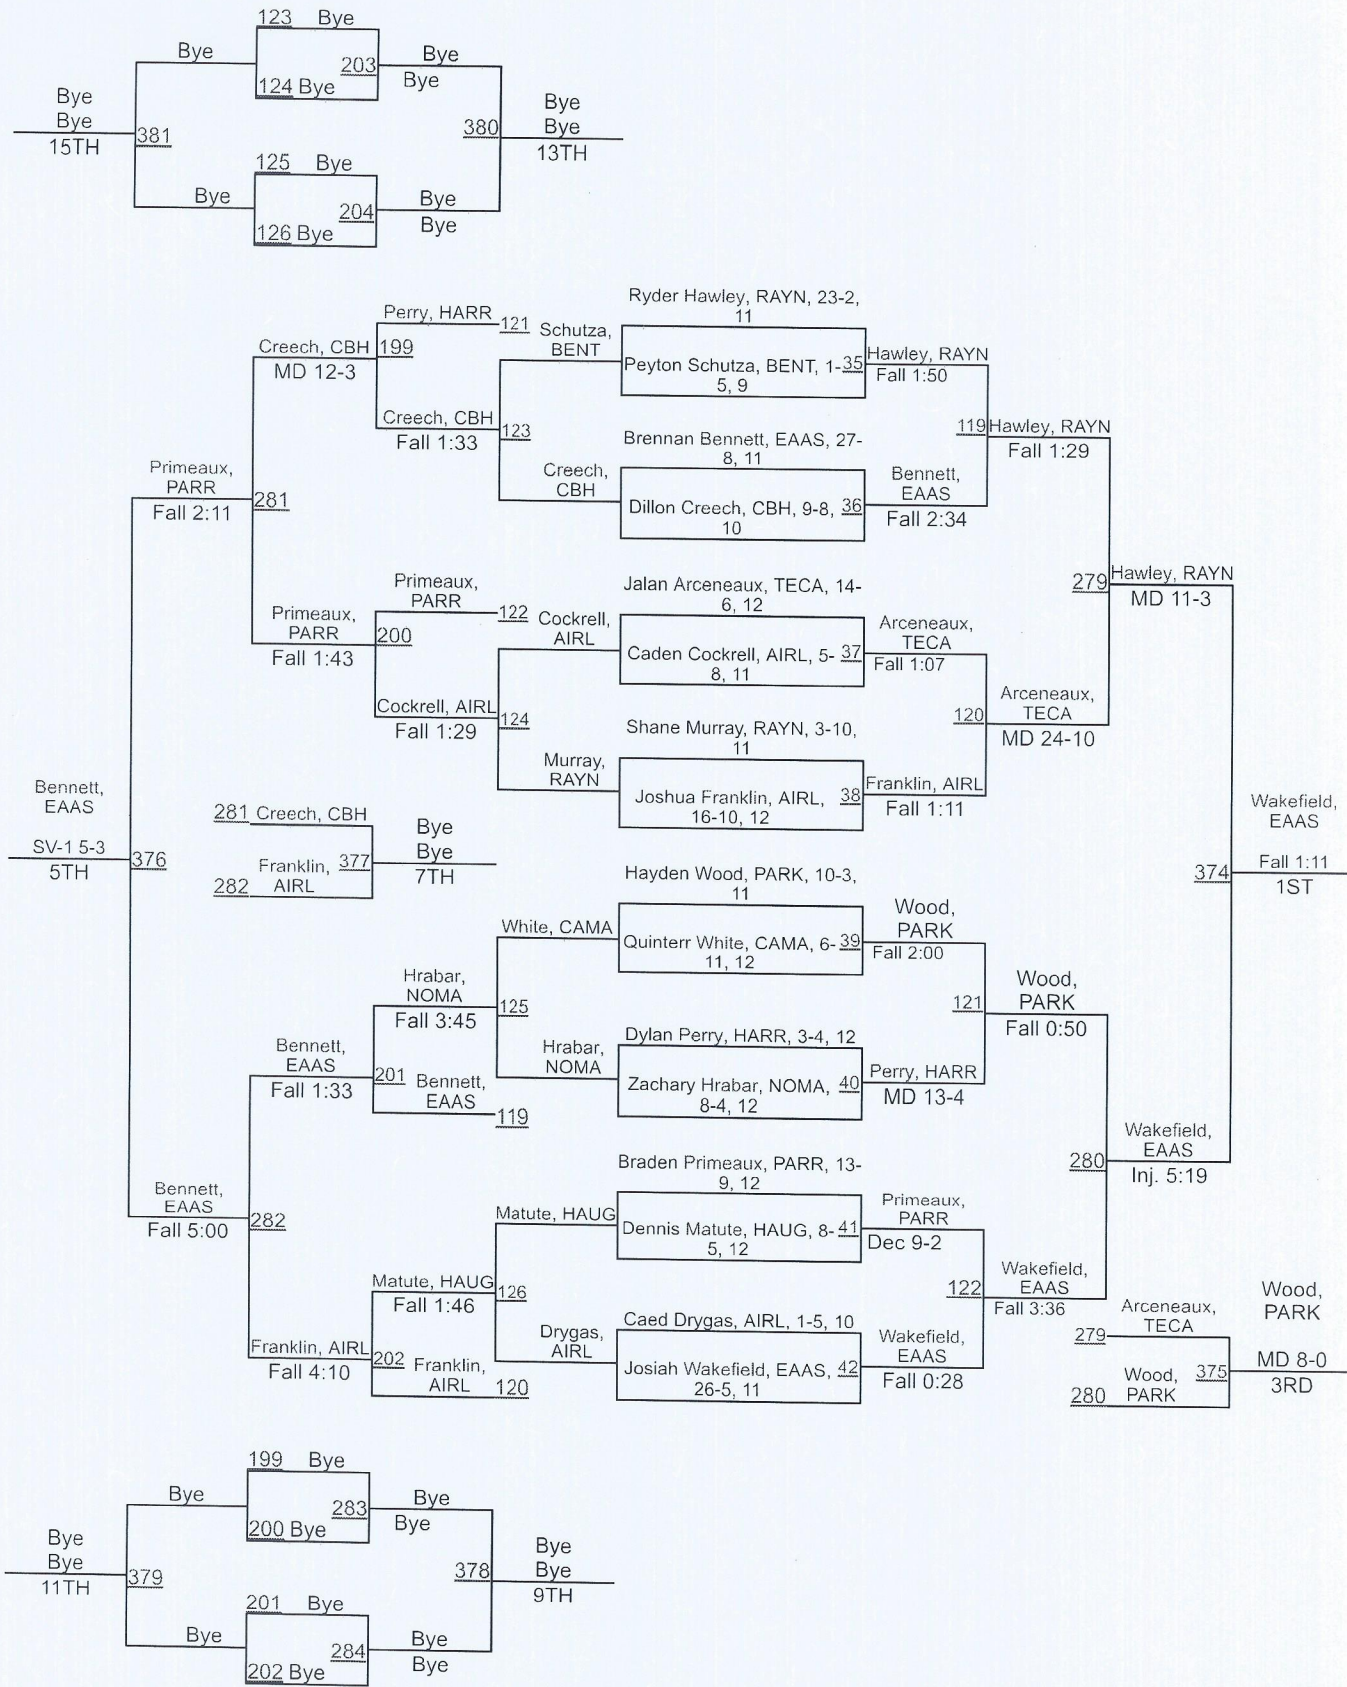

Team Scores

1	Parkway	319.0
2	Harrah	283.5
3	Teurlings Catholic	271.0
4	East Ascension	245.5
5	Grissom Hs	208.0
6	Rayne	195.0
7	C.E. Byrd	170.5
8	Airline	157.0
9	Parkway - Red	89.5
10	Haughton	70.5
11	Lafayette	62.0
12	Sam Houston HS	55.0
13	Benton	50.0
14	Caddo Magnet	46.0
15	North Desoto	44.5
16	Wewahitchka	44.0
17	Bossier	35.0
18	Calvary Baptist HS	31.0
19	New Orleans Military and Maritime Academy	27.0
20	Lakeside	25.0
21	Summerfield	18.0
22	Minden HS	4.0

2019 Lone Survivor Invitational

2019 Lone Survivor Invitational

170