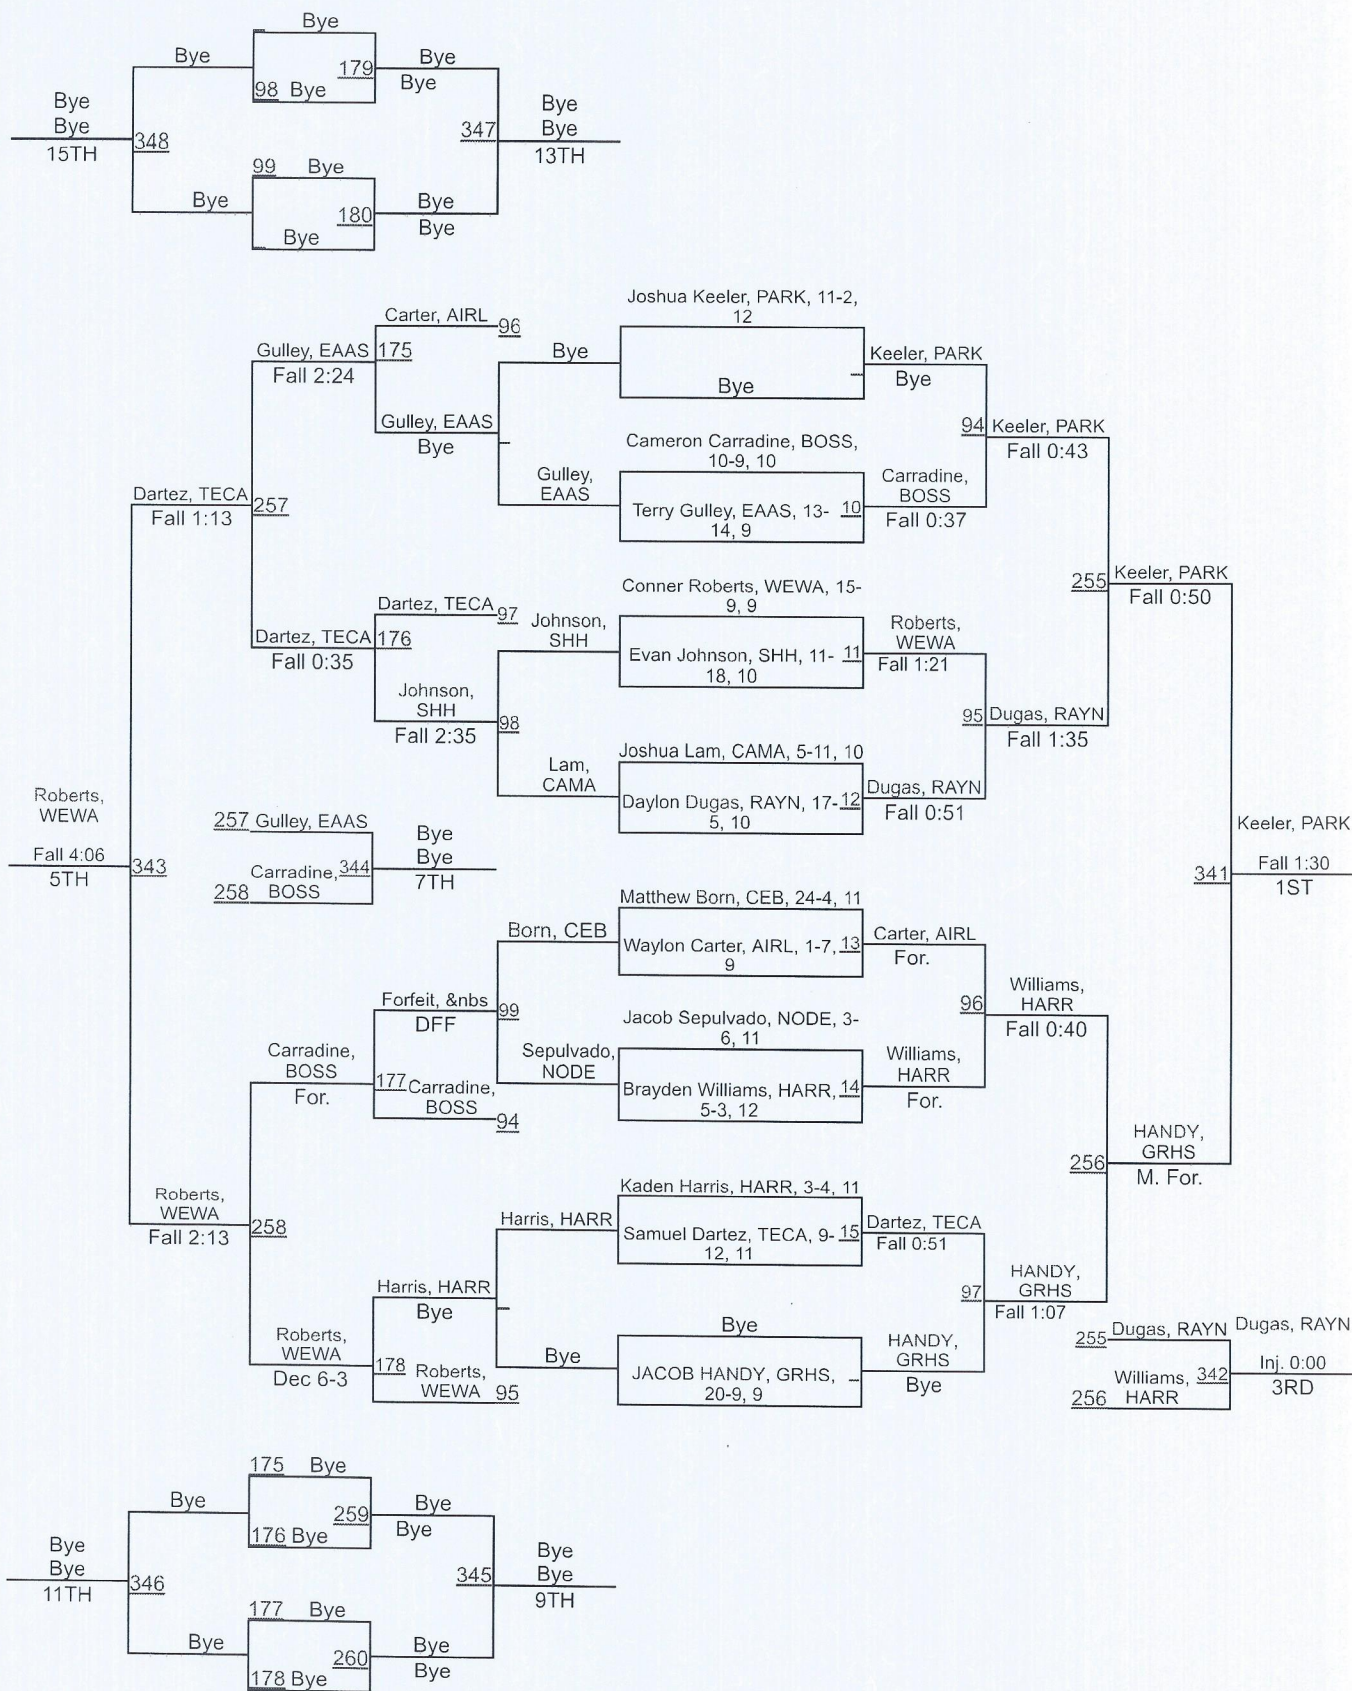

Team Scores

1	Parkway	319.0
2	Harrah	283.5
3	Teurlings Catholic	271.0
4	East Ascension	245.5
5	Grissom Hs	208.0
6	Rayne	195.0
7	C.E. Byrd	170.5
8	Airline	157.0
9	Parkway - Red	89.5
10	Haughton	70.5
11	Lafayette	62.0
12	Sam Houston HS	55.0
13	Benton	50.0
14	Caddo Magnet	46.0
15	North Desoto	44.5
16	Wewahitchka	44.0
17	Bossier	35.0
18	Calvary Baptist HS	31.0
19	New Orleans Military and Maritime Academy	27.0
20	Lakeside	25.0
21	Summerfield	18.0
22	Minden HS	4.0

2019 Lone Survivor Invitational

2019 Lone Survivor Invitational

170