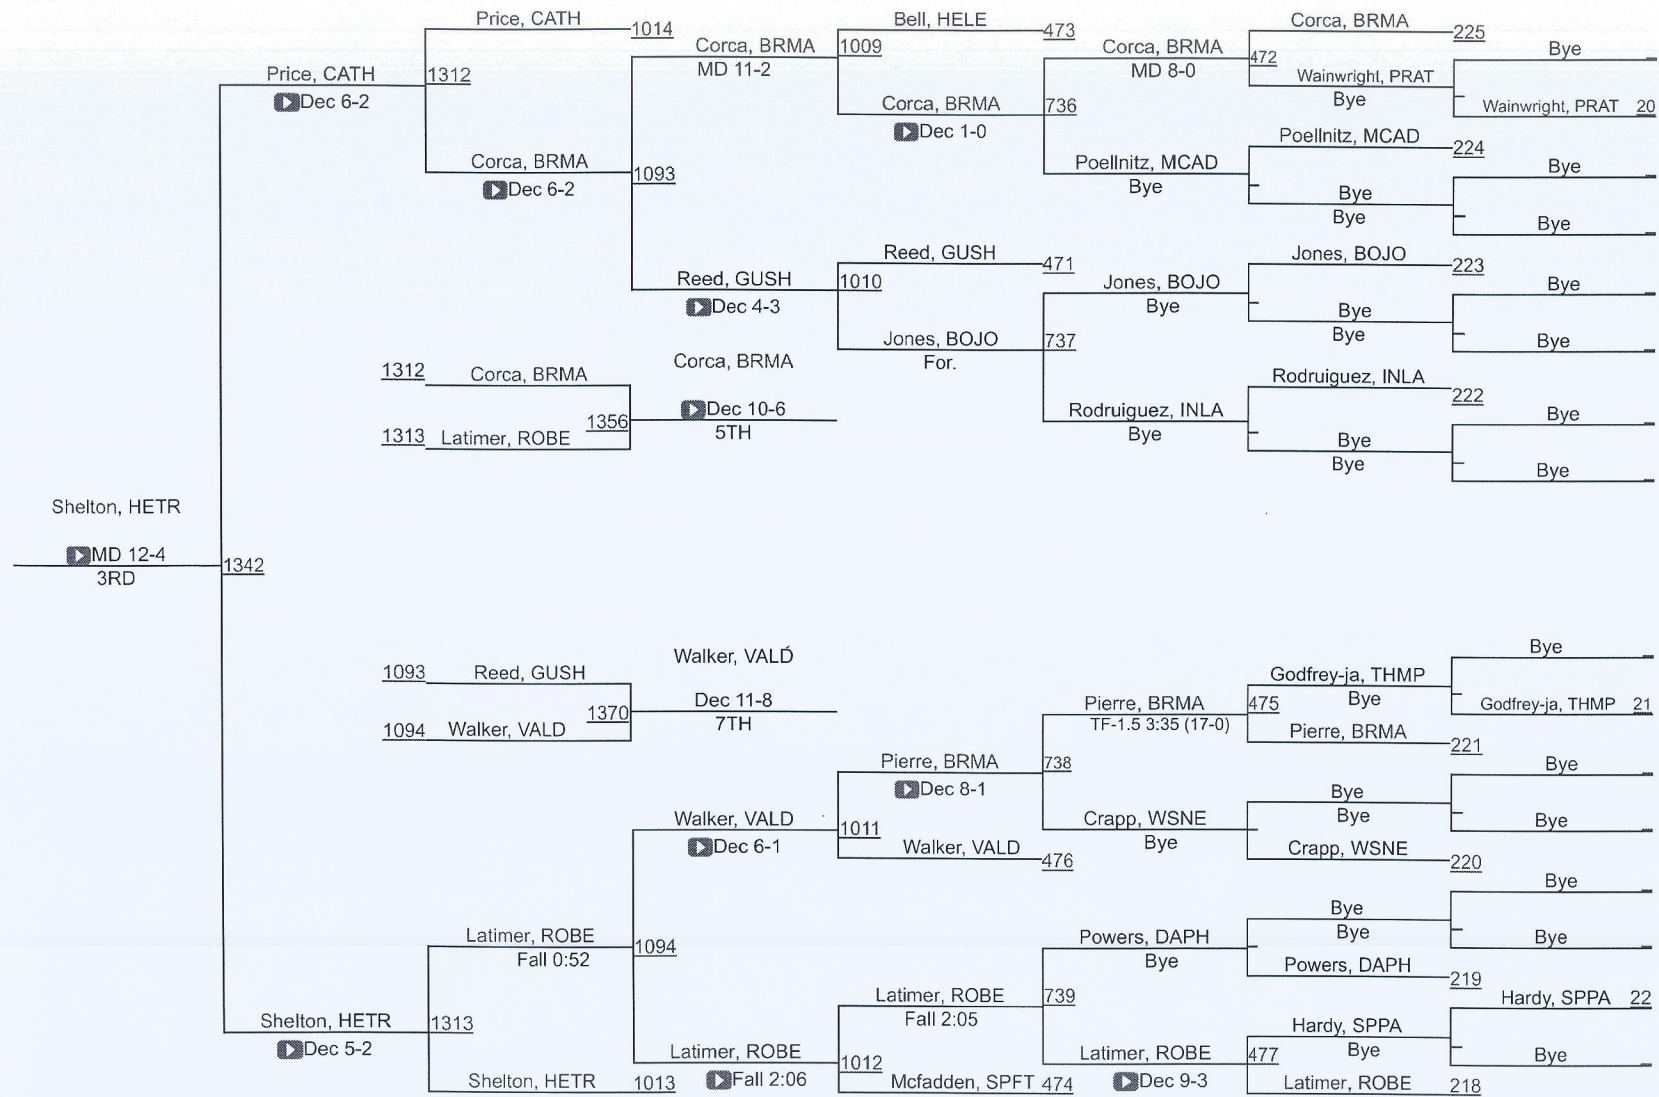

145 Elite Varsity

145 Elite Varsity

2021 Gulf Coast Clash Presented By MSA

152 Elite Varsity

152 Elite Varsity

2021 Gulf Coast Clash Presented By MSA

160 Elite Varsity

160 Elite Varsity

2021 Gulf Coast Clash Presented By MSA

170 Elite Varsity

170 Elite Varsity

2021 Gulf Coast Clash Presented By MSA

182 Elite Varsity

182 Elite Varsity

2021 Gulf Coast Clash Presented By MSA

195 Elite Varsity