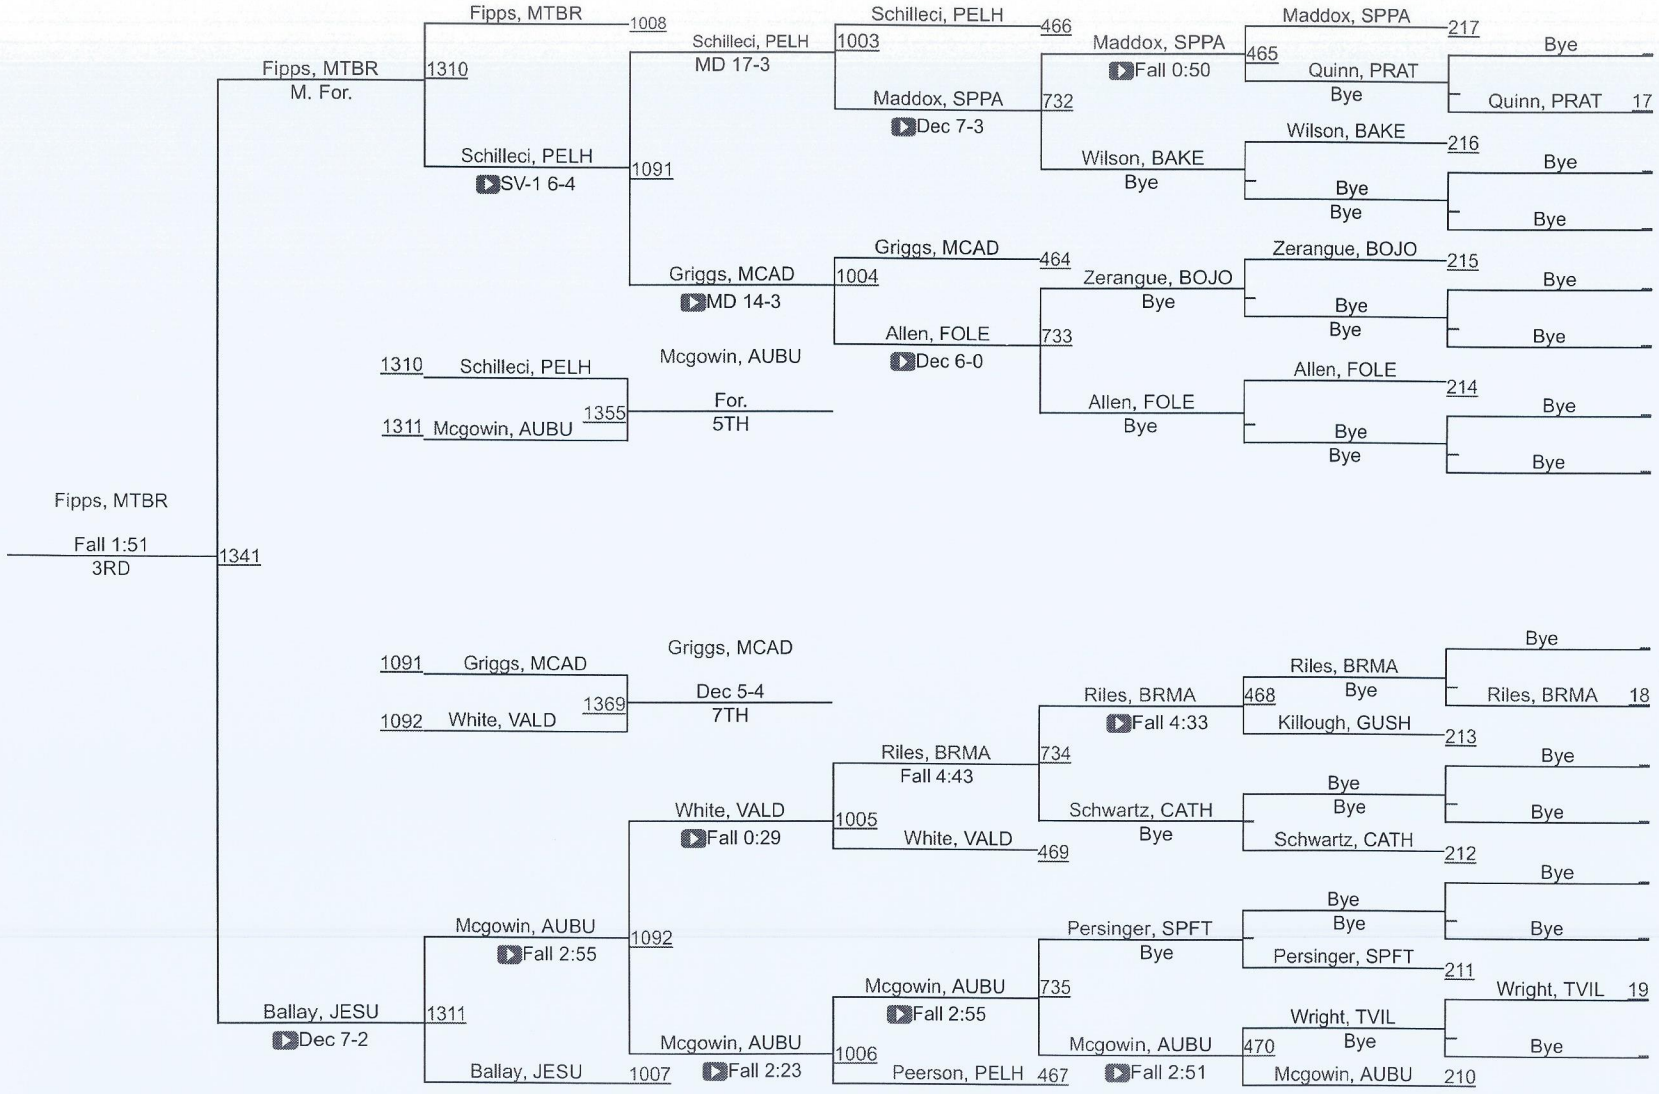

145 Elite Varsity

145 Elite Varsity

2021 Gulf Coast Clash Presented By MSA

152 Elite Varsity

152 Elite Varsity

2021 Gulf Coast Clash Presented By MSA

160 Elite Varsity

160 Elite Varsity

2021 Gulf Coast Clash Presented By MSA

170 Elite Varsity

170 Elite Varsity

2021 Gulf Coast Clash Presented By MSA

182 Elite Varsity

182 Elite Varsity

2021 Gulf Coast Clash Presented By MSA

195 Elite Varsity