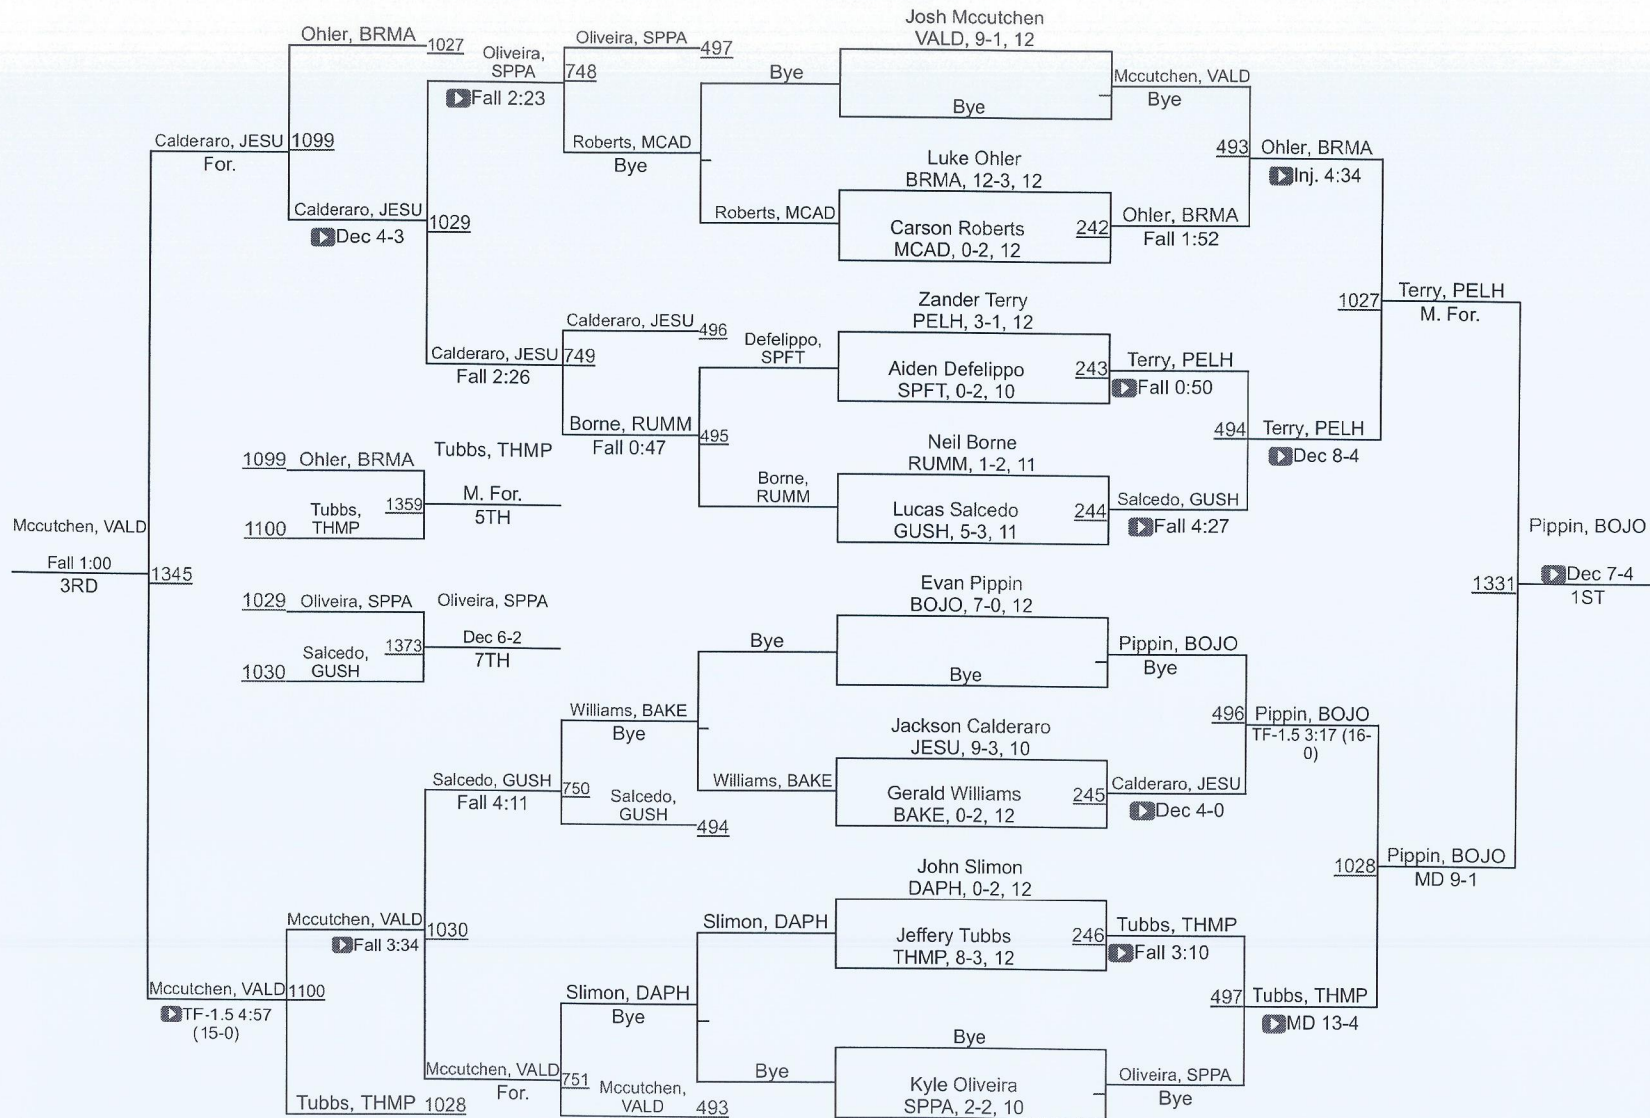

2021 Gulf Coast Clash Presented By MSA

170 Elite Varsity

170 Elite Varsity

2021 Gulf Coast Clash Presented By MSA

182 Elite Varsity

182 Elite Varsity

2021 Gulf Coast Clash Presented By MSA

195 Elite Varsity