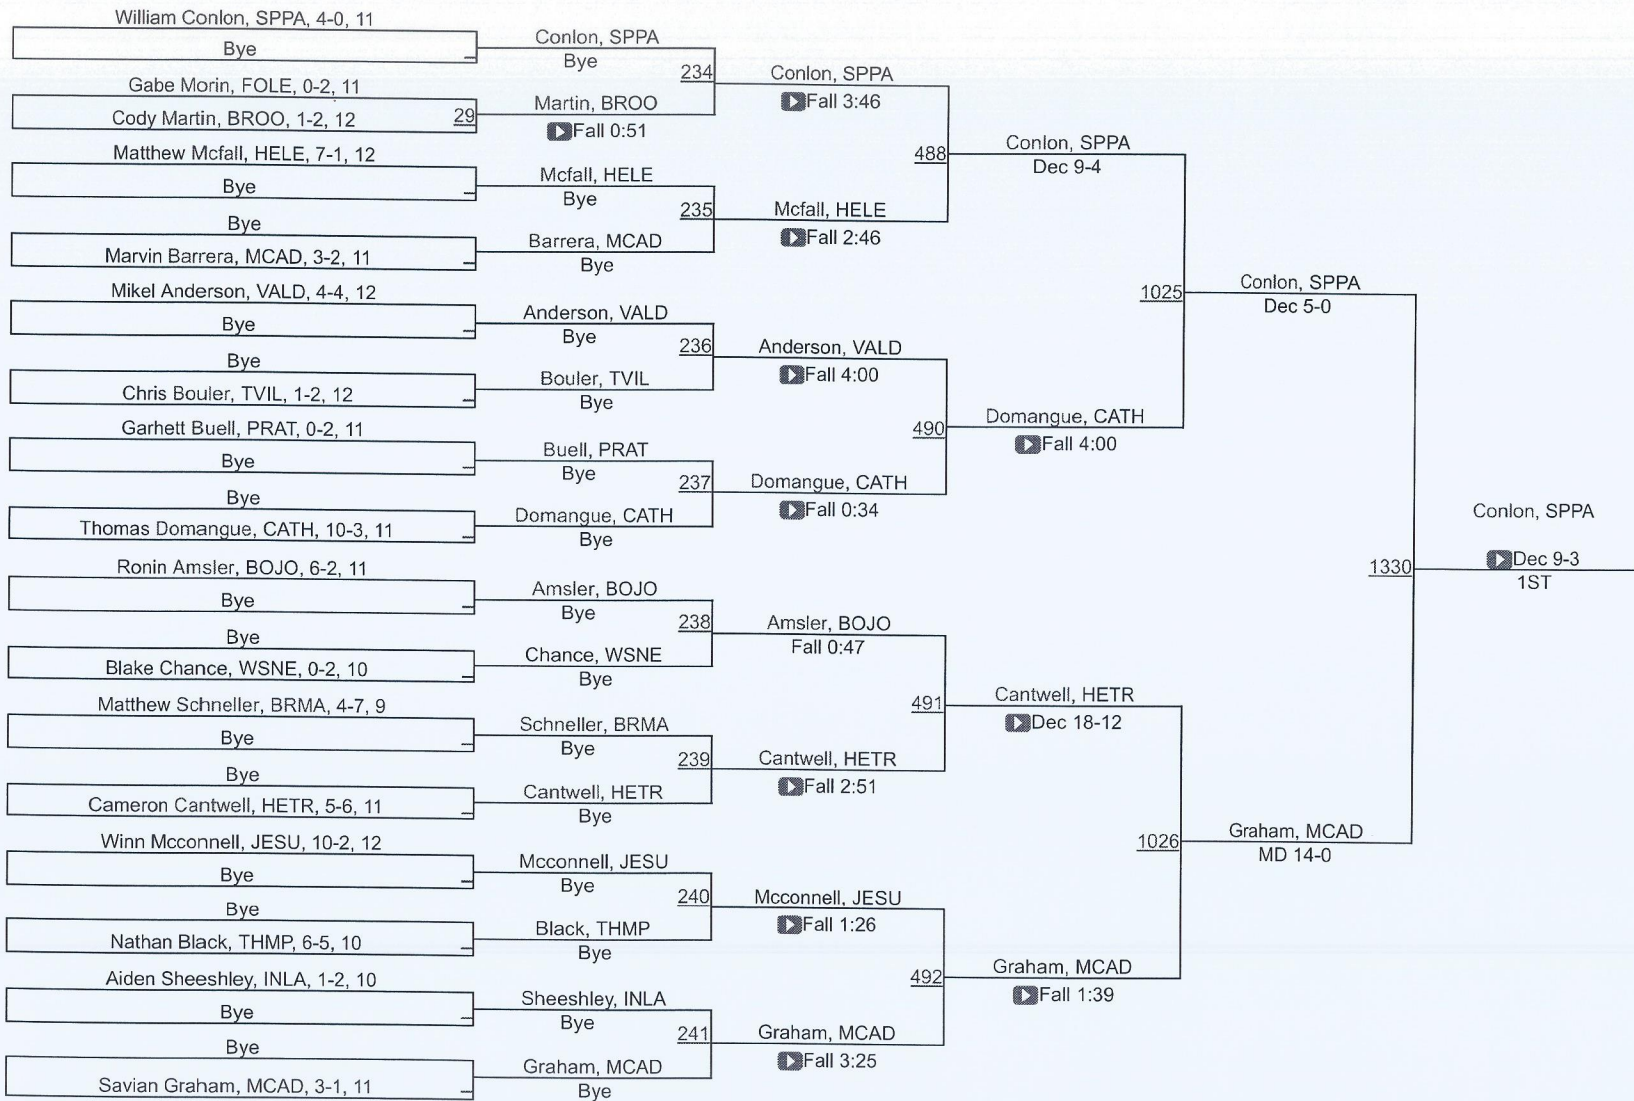

145 Elite Varsity

145 Elite Varsity

2021 Gulf Coast Clash Presented By MSA

152 Elite Varsity

152 Elite Varsity

2021 Gulf Coast Clash Presented By MSA

160 Elite Varsity

160 Elite Varsity

2021 Gulf Coast Clash Presented By MSA

170 Elite Varsity

170 Elite Varsity

2021 Gulf Coast Clash Presented By MSA

182 Elite Varsity

182 Elite Varsity

2021 Gulf Coast Clash Presented By MSA

195 Elite Varsity