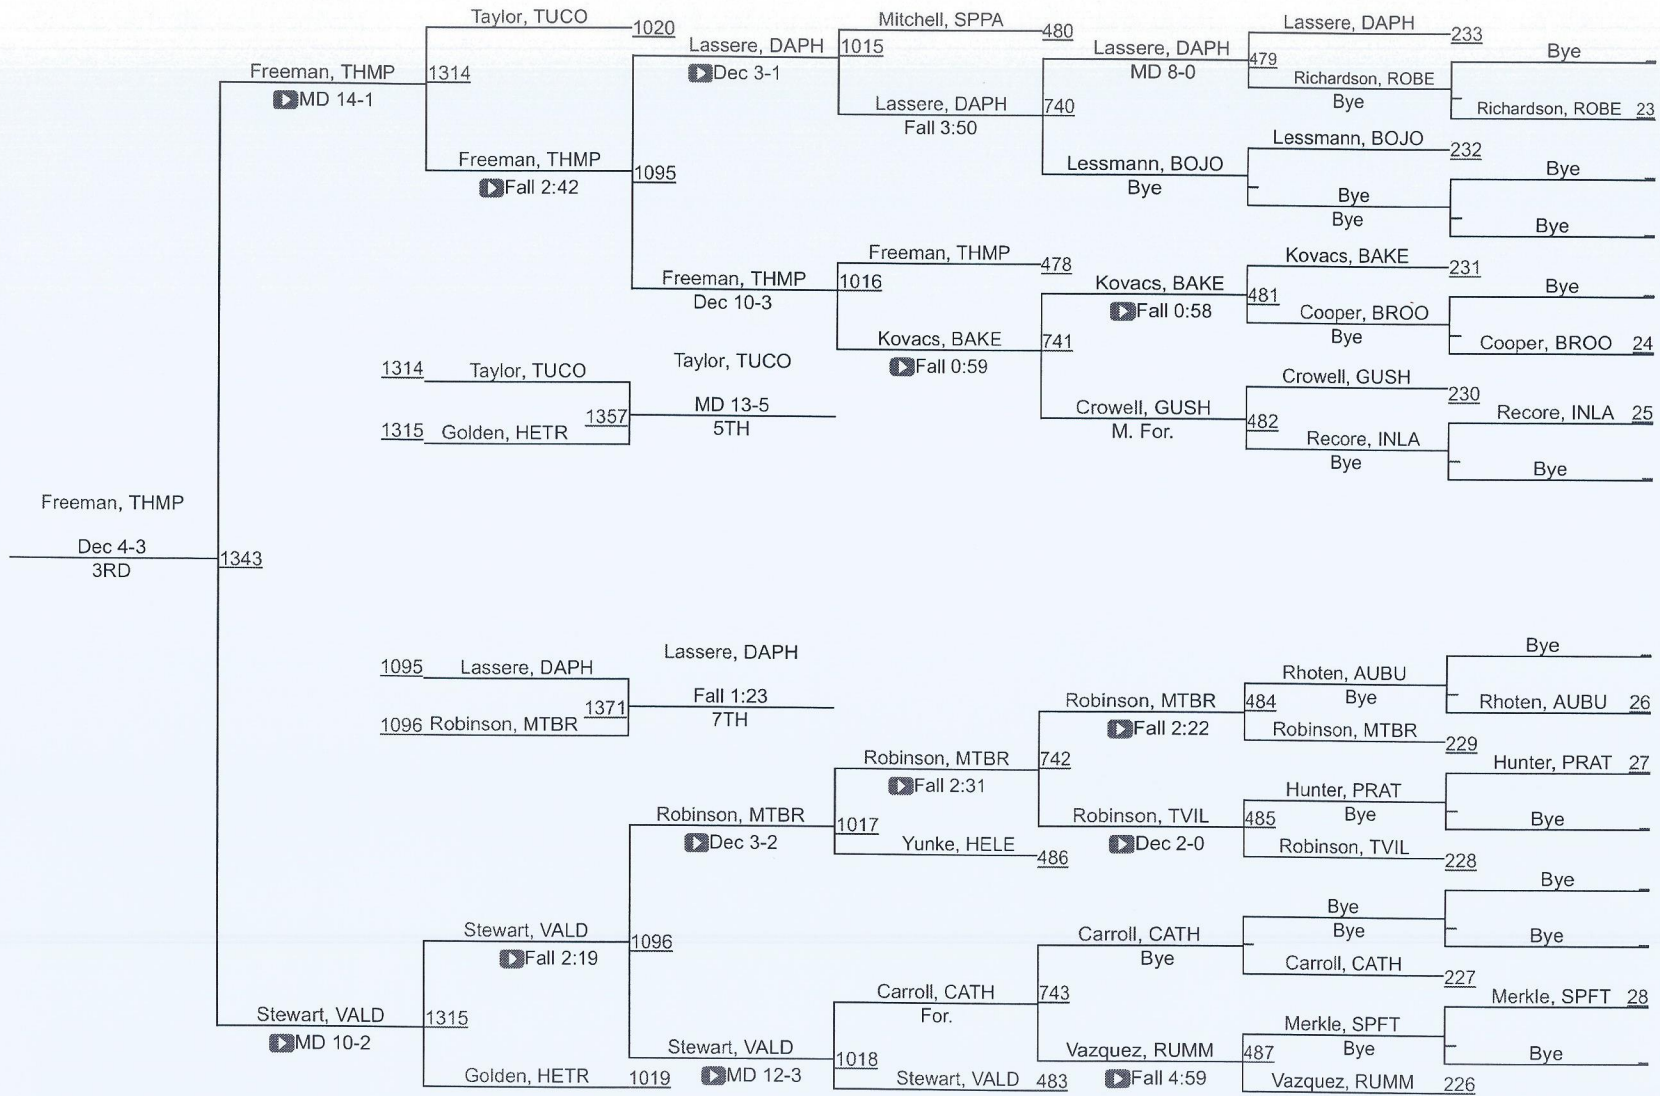

145 Elite Varsity

145 Elite Varsity

2021 Gulf Coast Clash Presented By MSA

152 Elite Varsity

152 Elite Varsity

2021 Gulf Coast Clash Presented By MSA

160 Elite Varsity

160 Elite Varsity

2021 Gulf Coast Clash Presented By MSA

170 Elite Varsity

170 Elite Varsity

2021 Gulf Coast Clash Presented By MSA

182 Elite Varsity

182 Elite Varsity

2021 Gulf Coast Clash Presented By MSA

195 Elite Varsity