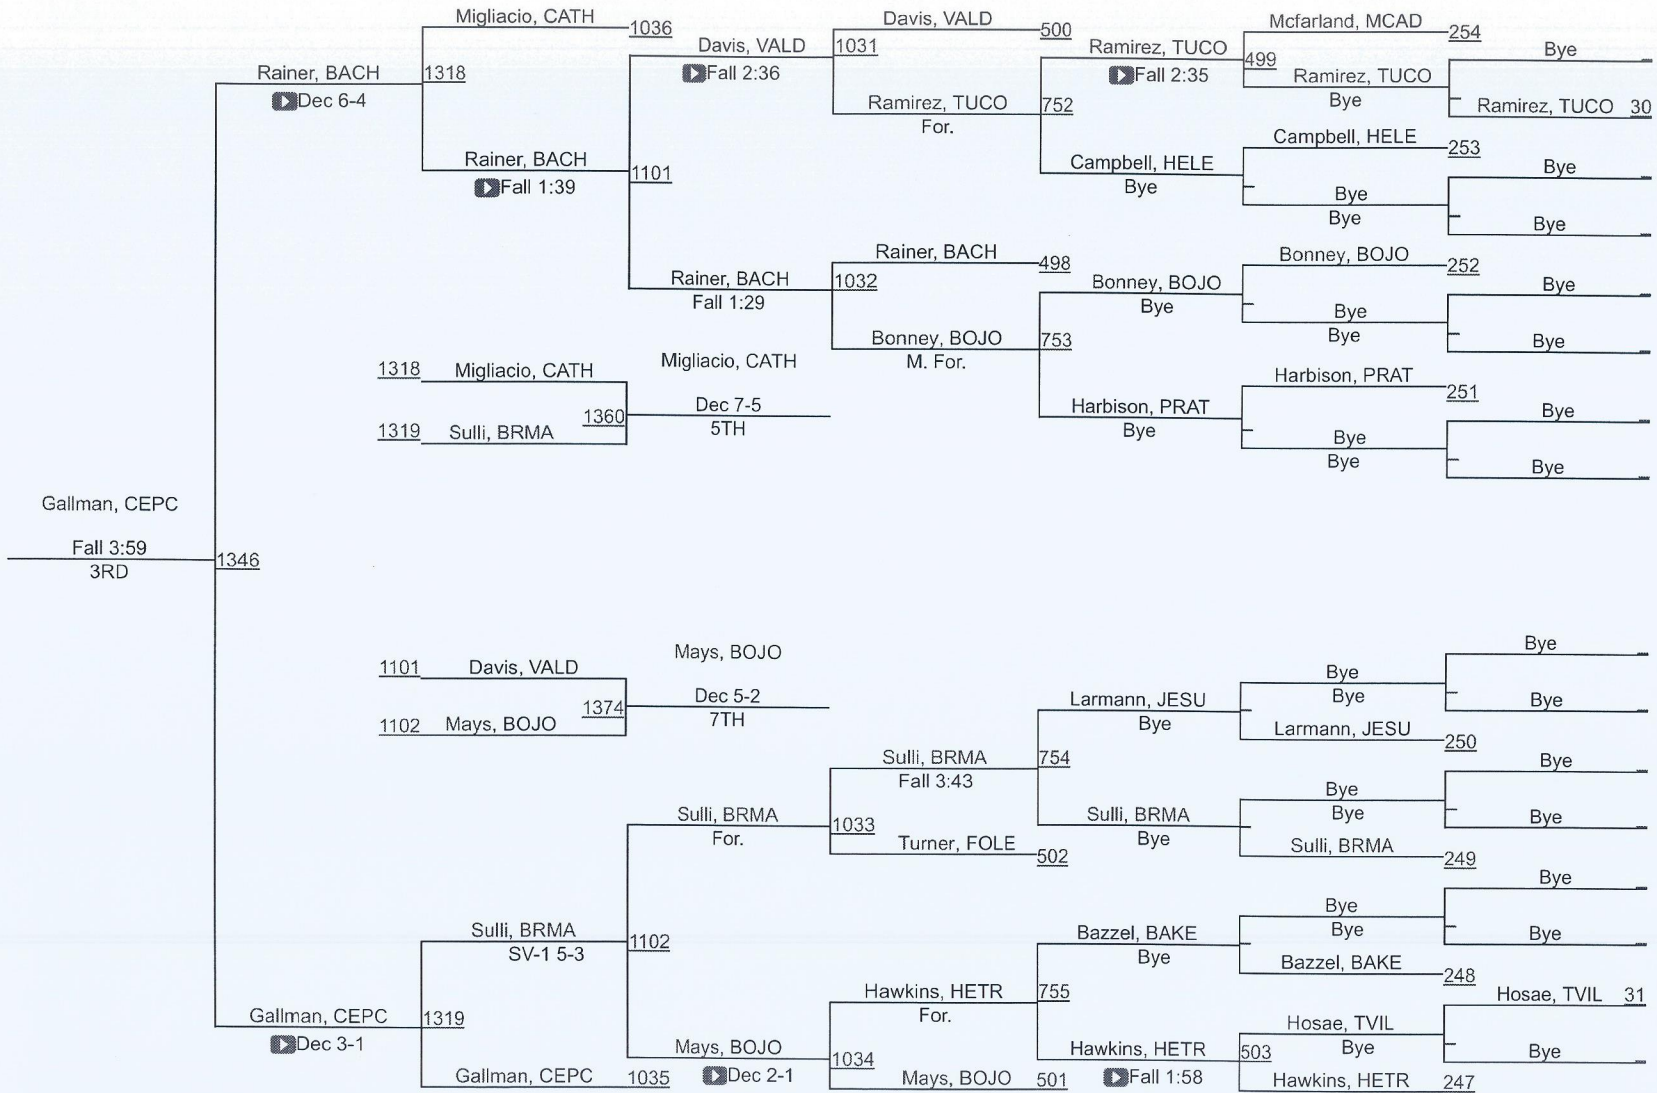

145 Elite Varsity

145 Elite Varsity

2021 Gulf Coast Clash Presented By MSA

152 Elite Varsity

152 Elite Varsity

2021 Gulf Coast Clash Presented By MSA

160 Elite Varsity

160 Elite Varsity

2021 Gulf Coast Clash Presented By MSA

170 Elite Varsity

170 Elite Varsity

2021 Gulf Coast Clash Presented By MSA

182 Elite Varsity

182 Elite Varsity

2021 Gulf Coast Clash Presented By MSA

195 Elite Varsity

2021 Gulf Coast Clash Presented By MSA

220 Elite Varsity

220 Elite Varsity

2021 Gulf Coast Clash Presented By MSA

285 Elite Varsity