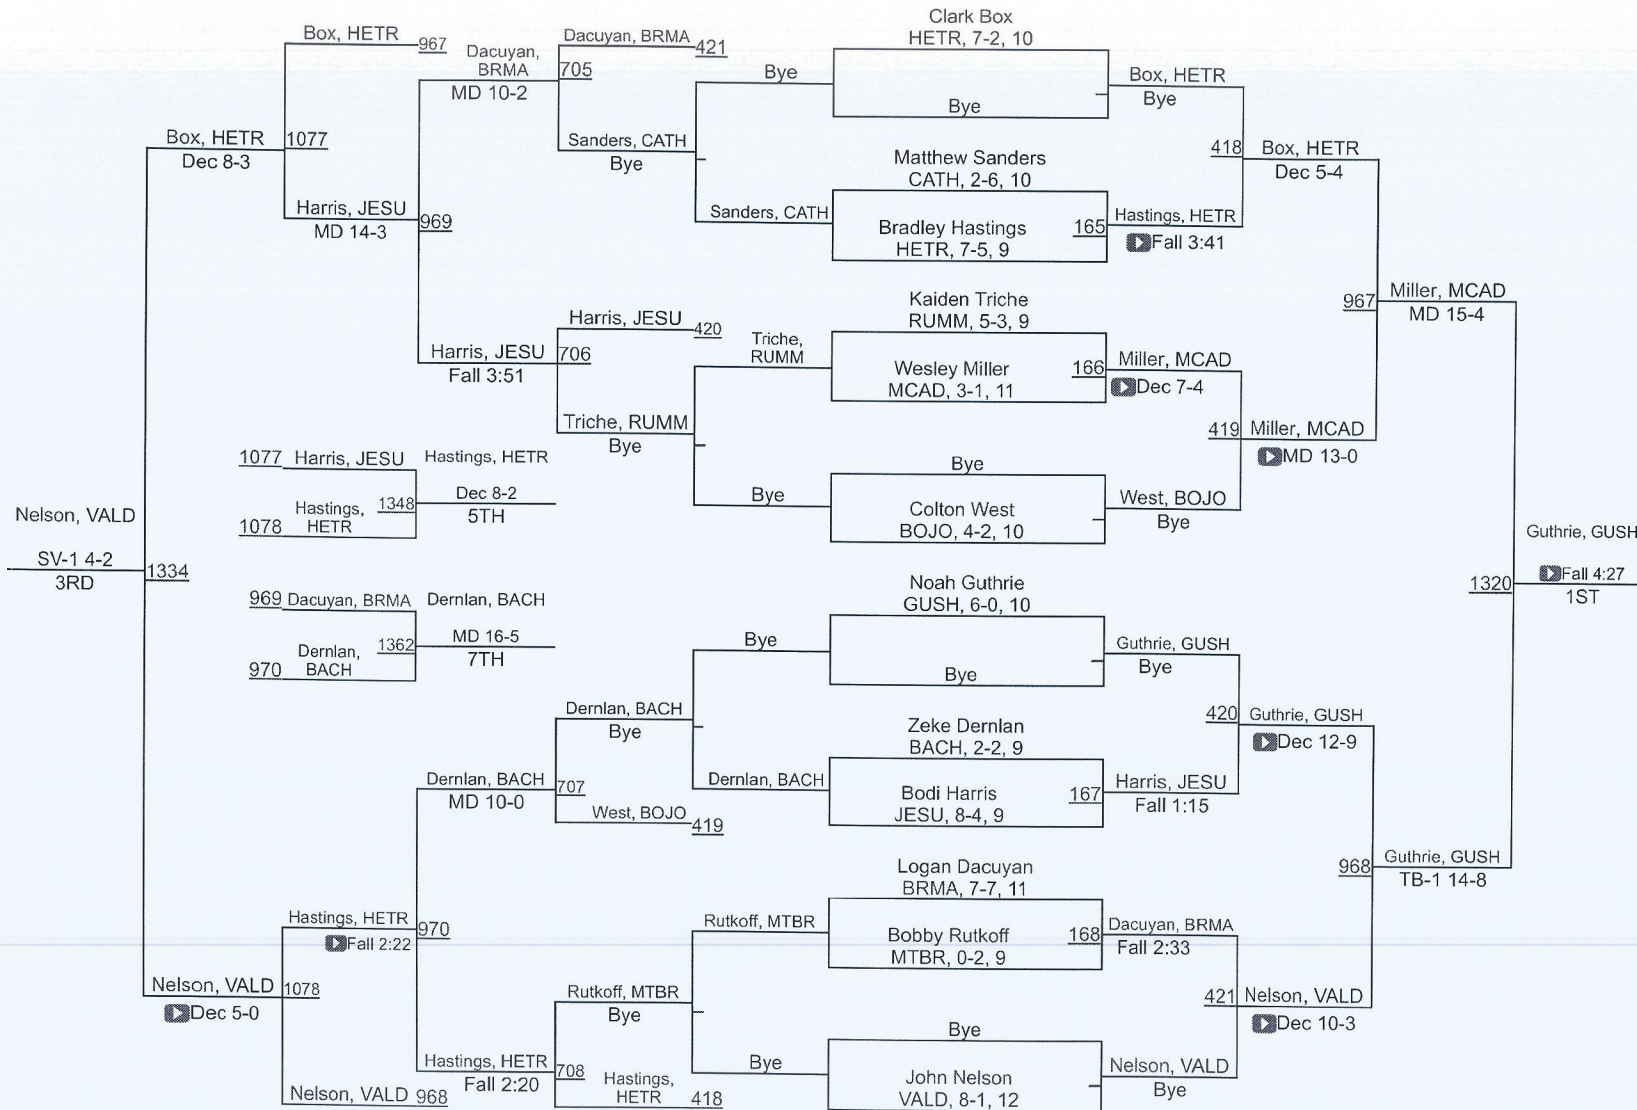

Elite Varsity Team Scores

1	Brother Martin	203.0
2	Thompson	202.5
3	Valdosta	165.0
4	Hewitt Trussville	141.5
5	Catholic	120.0
6	McAdory	118.5
7	Spain Park	114.0
8	Indian Land	100.0
9	Bob Jones	95.5
10	Gulf Shores	85.0
11	Jesuit	82.5
12	Mountain Brook	75.5
13	Pelham	67.0
14	Central - Phenix City	50.0
15	Archbishop Rummel	44.0
16	Spanish Fort	42.5
17	Helena	34.0
18	Foley	33.0
19	Tuscaloosa County	29.0
20	Thomasville	28.0
21	Auburn	26.0
21	Baker	26.0
21	Bayshore Christian	26.0
24	Teurlings Catholic	25.0
25	Fairhope	20.0
26	Daphne	18.0
27	Robertsdale	17.0
28	Satsuma	12.0
29	Brookwood	4.0
29	Prattville	4.0
31	W.S. Neal	2.0

2021 Gulf Coast Clash Presented By MSA

106 Elite Varsity