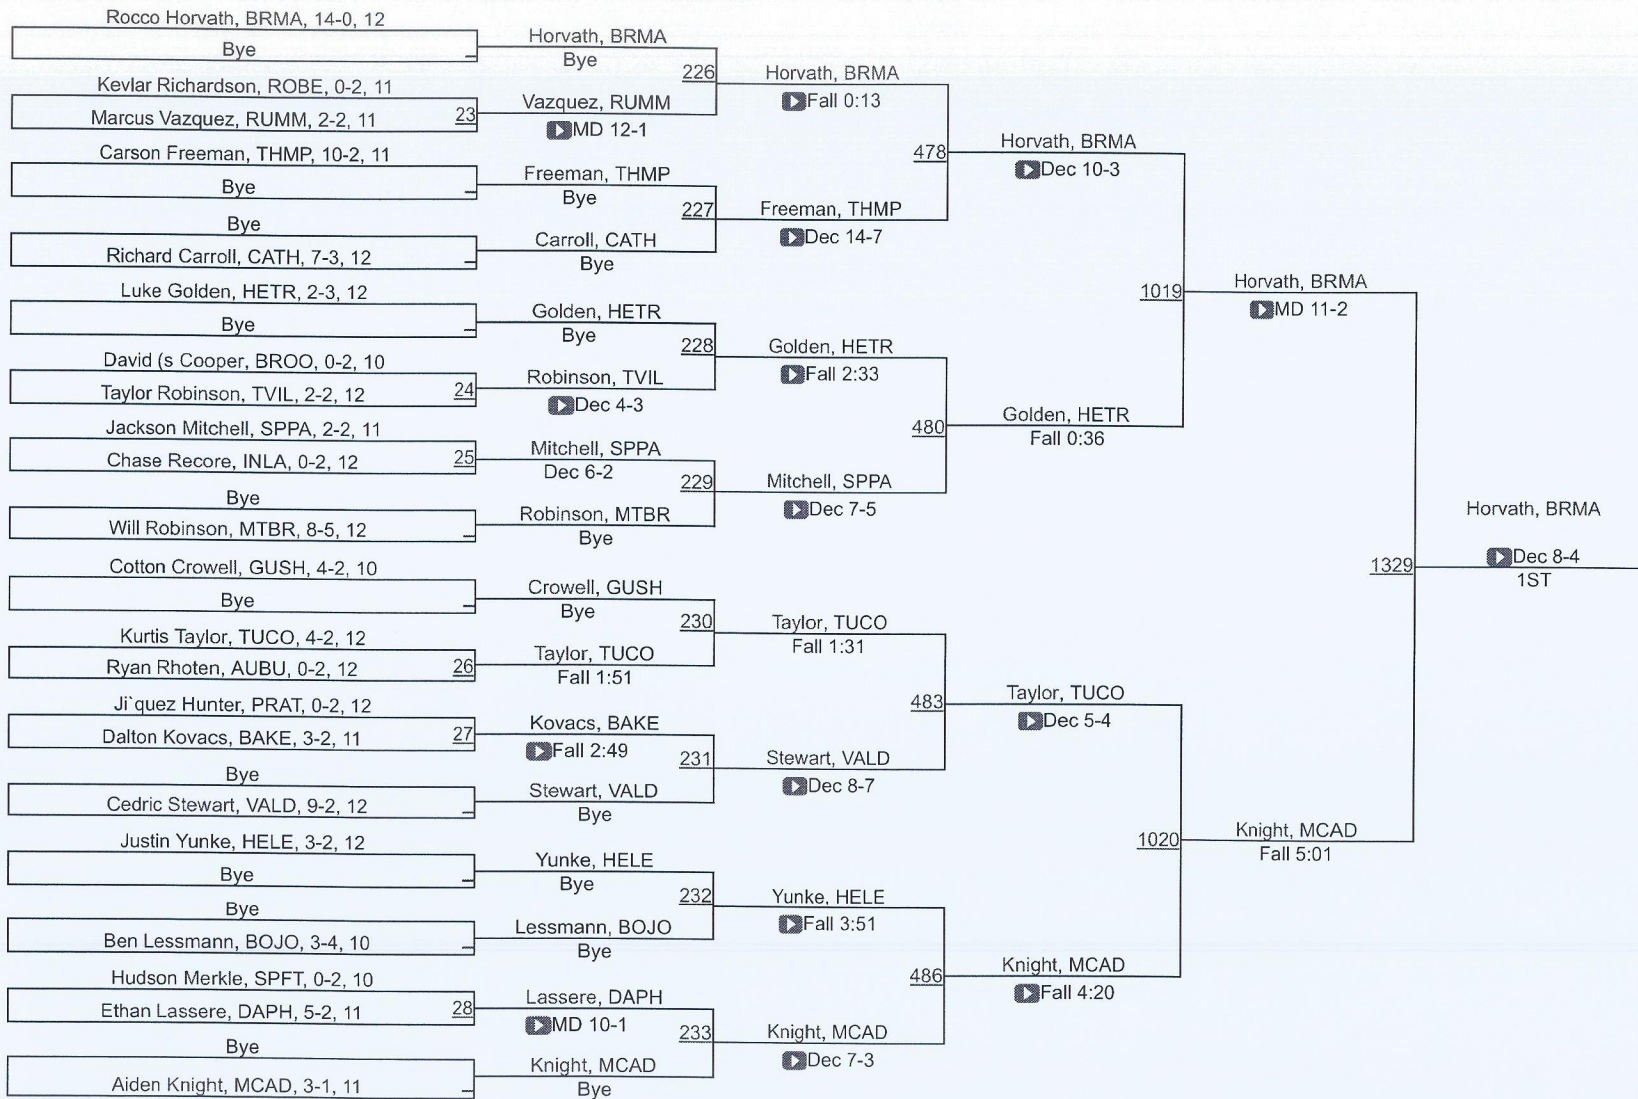

2021 Gulf Coast Clash Presented By MSA

170 Elite Varsity