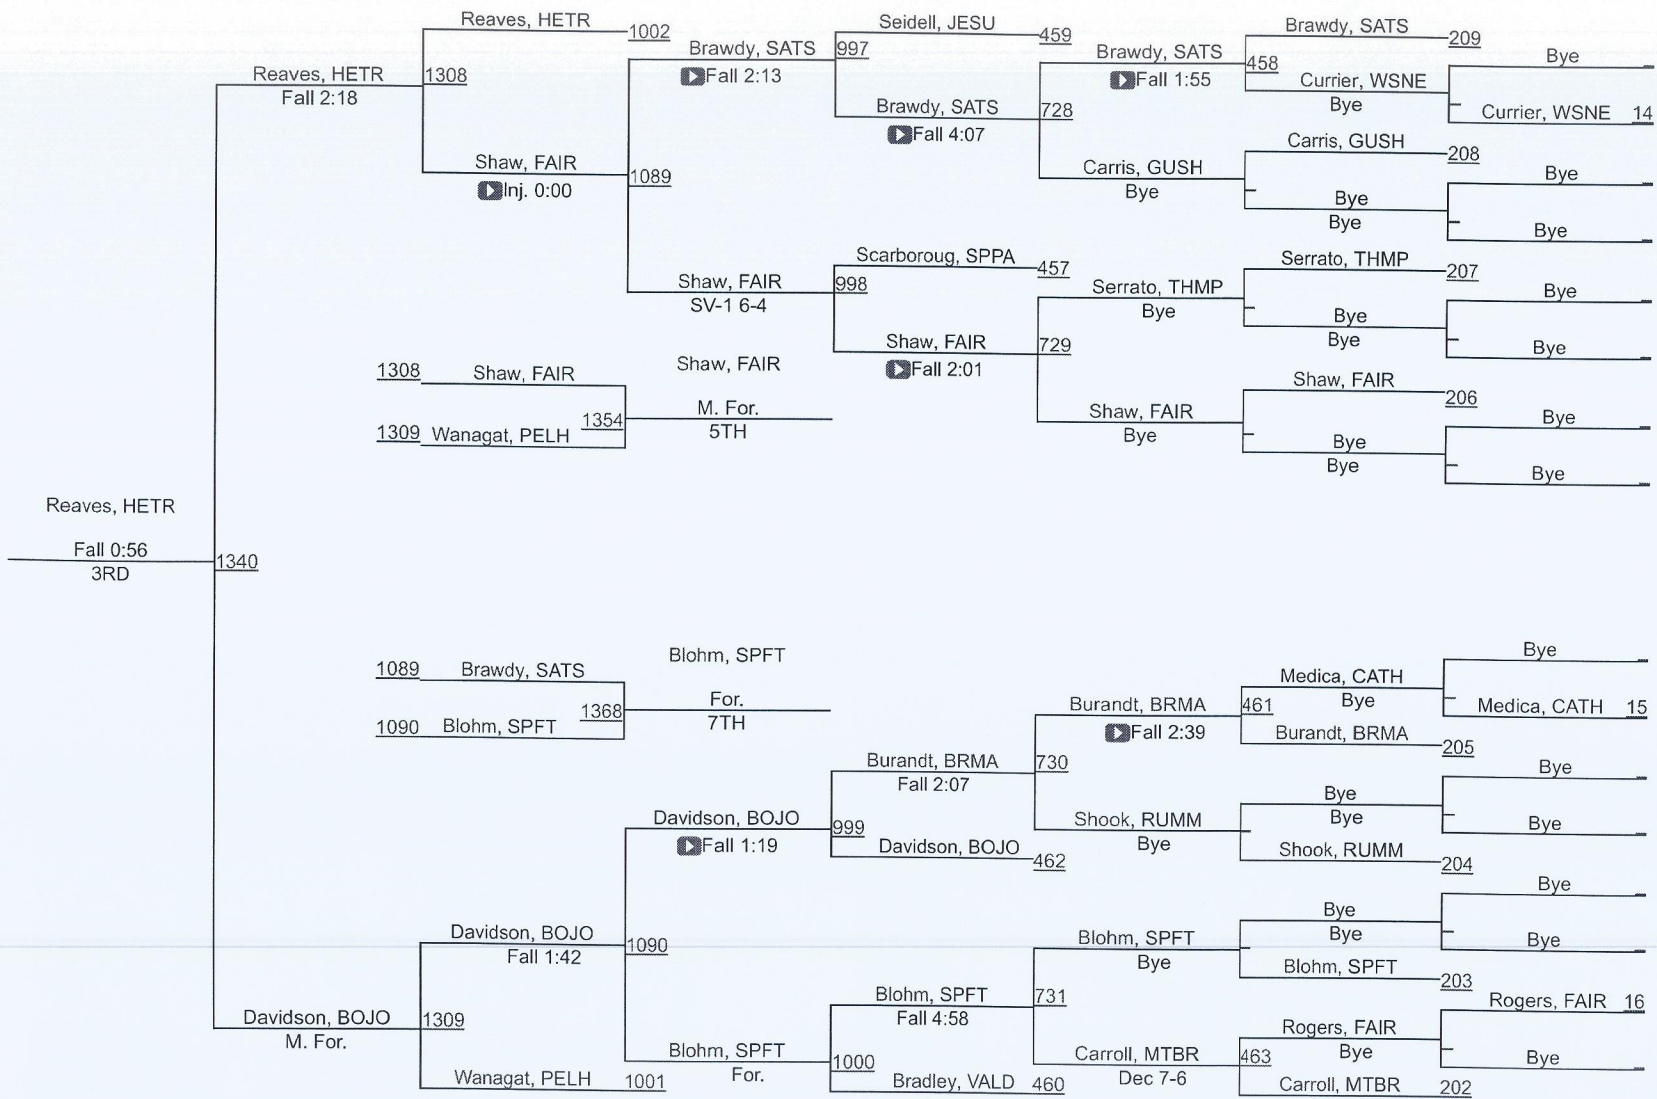

126 Elite Varsity

2021 Gulf Coast Clash Presented By MSA

132 Elite Varsity

132 Elite Varsity

2021 Gulf Coast Clash Presented By MSA

138 Elite Varsity

138 Elite Varsity

2021 Gulf Coast Clash Presented By MSA

145 Elite Varsity

145 Elite Varsity

2021 Gulf Coast Clash Presented By MSA

152 Elite Varsity

152 Elite Varsity

2021 Gulf Coast Clash Presented By MSA

160 Elite Varsity

160 Elite Varsity