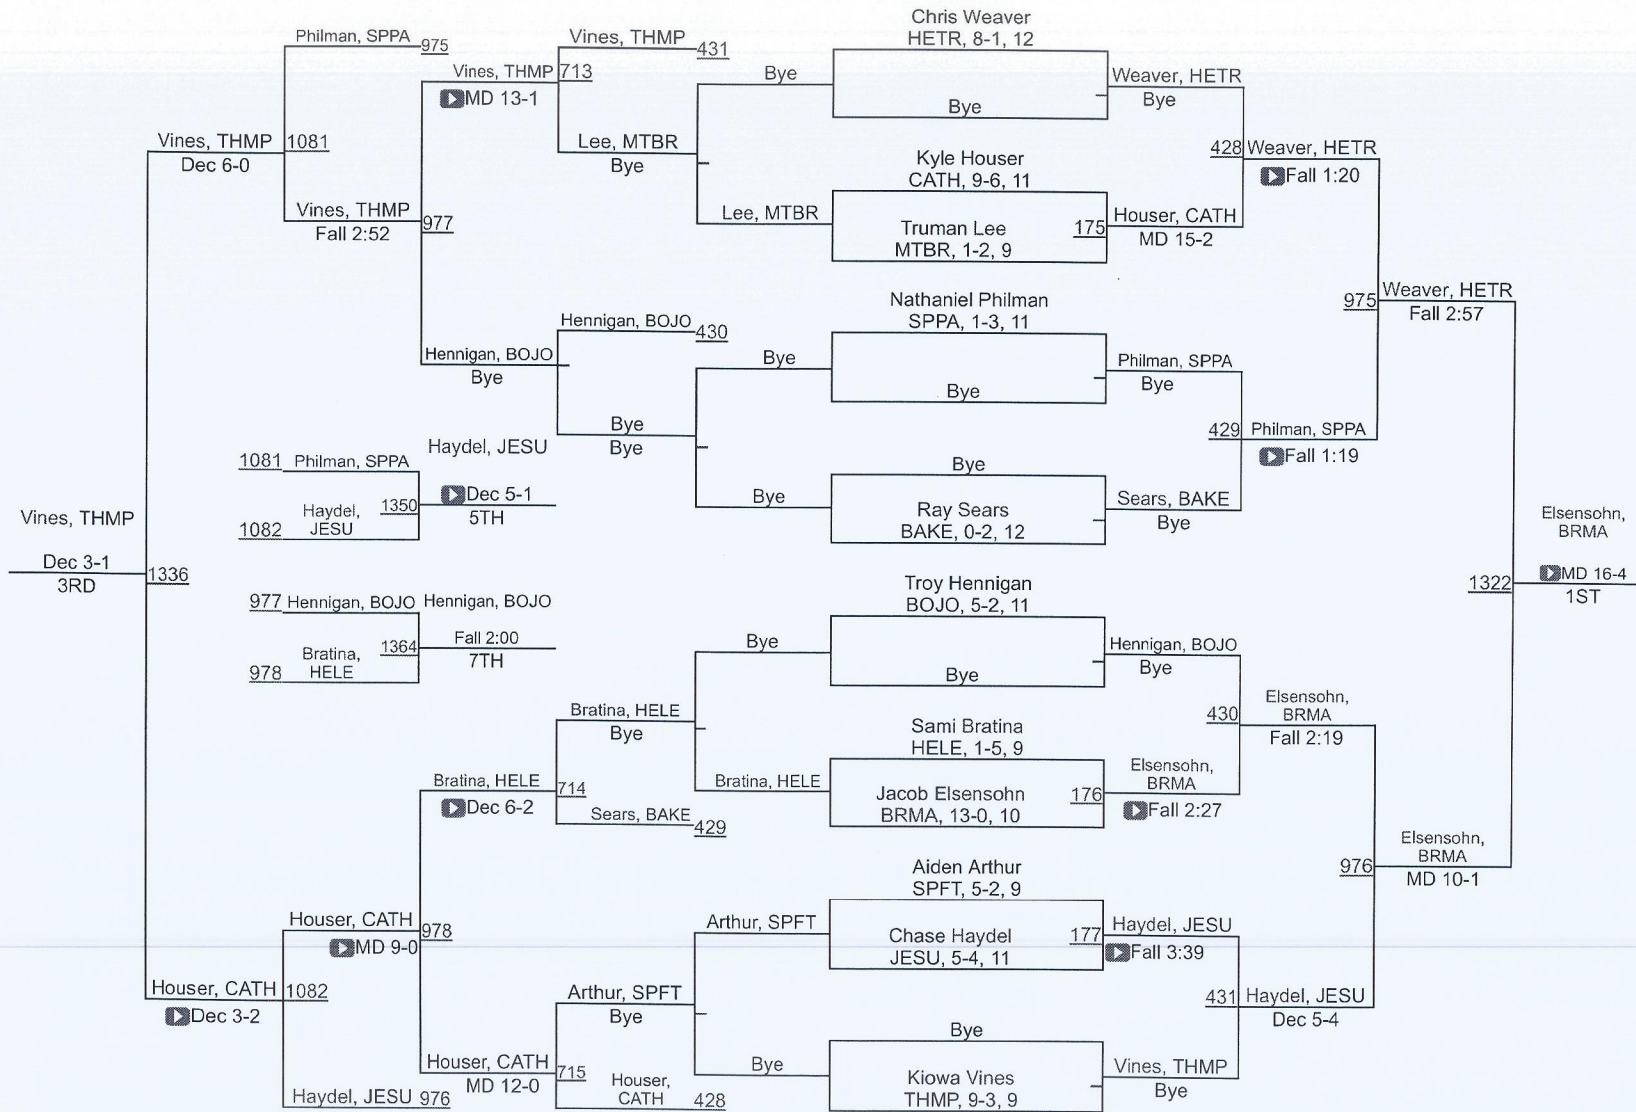

2021 Gulf Coast Clash Presented By MSA

106 Elite Varsity

2021 Gulf Coast Clash Presented By MSA

113 Elite Varsity

2021 Gulf Coast Clash Presented By MSA

120 Elite Varsity

126 Elite Varsity

2021 Gulf Coast Clash Presented By MSA