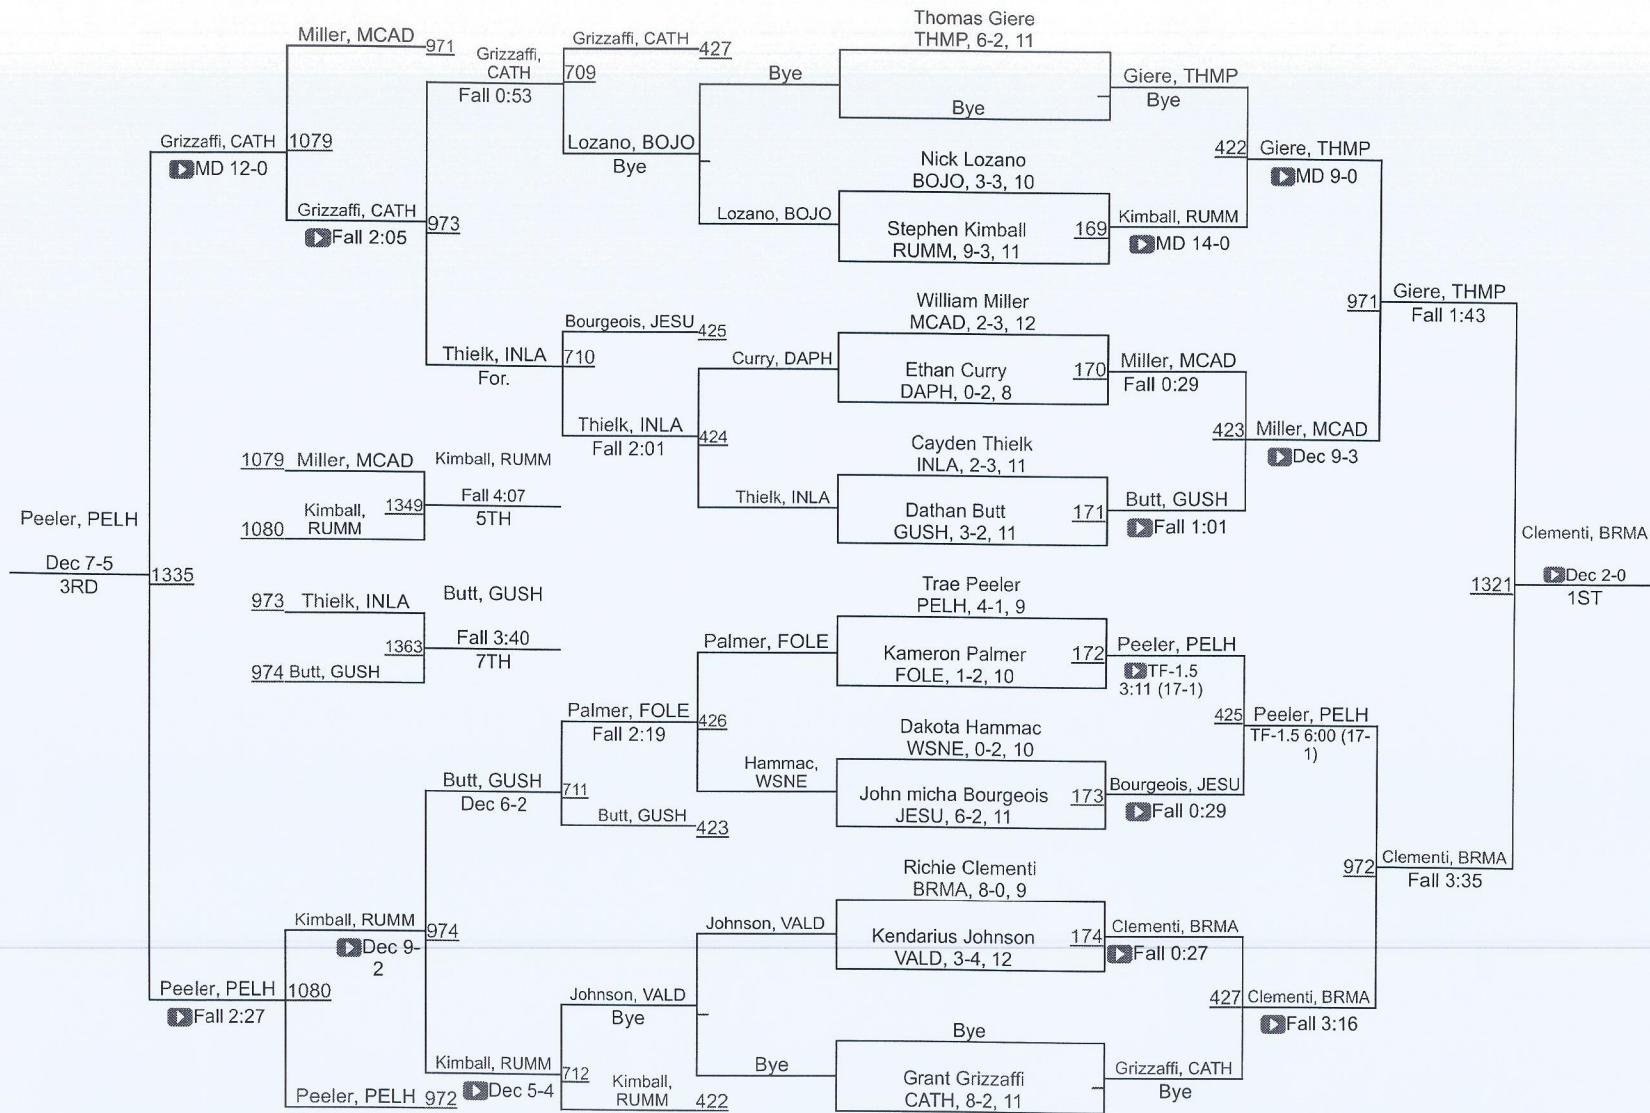

2021 Gulf Coast Clash Presented By MSA

113 Elite Varsity