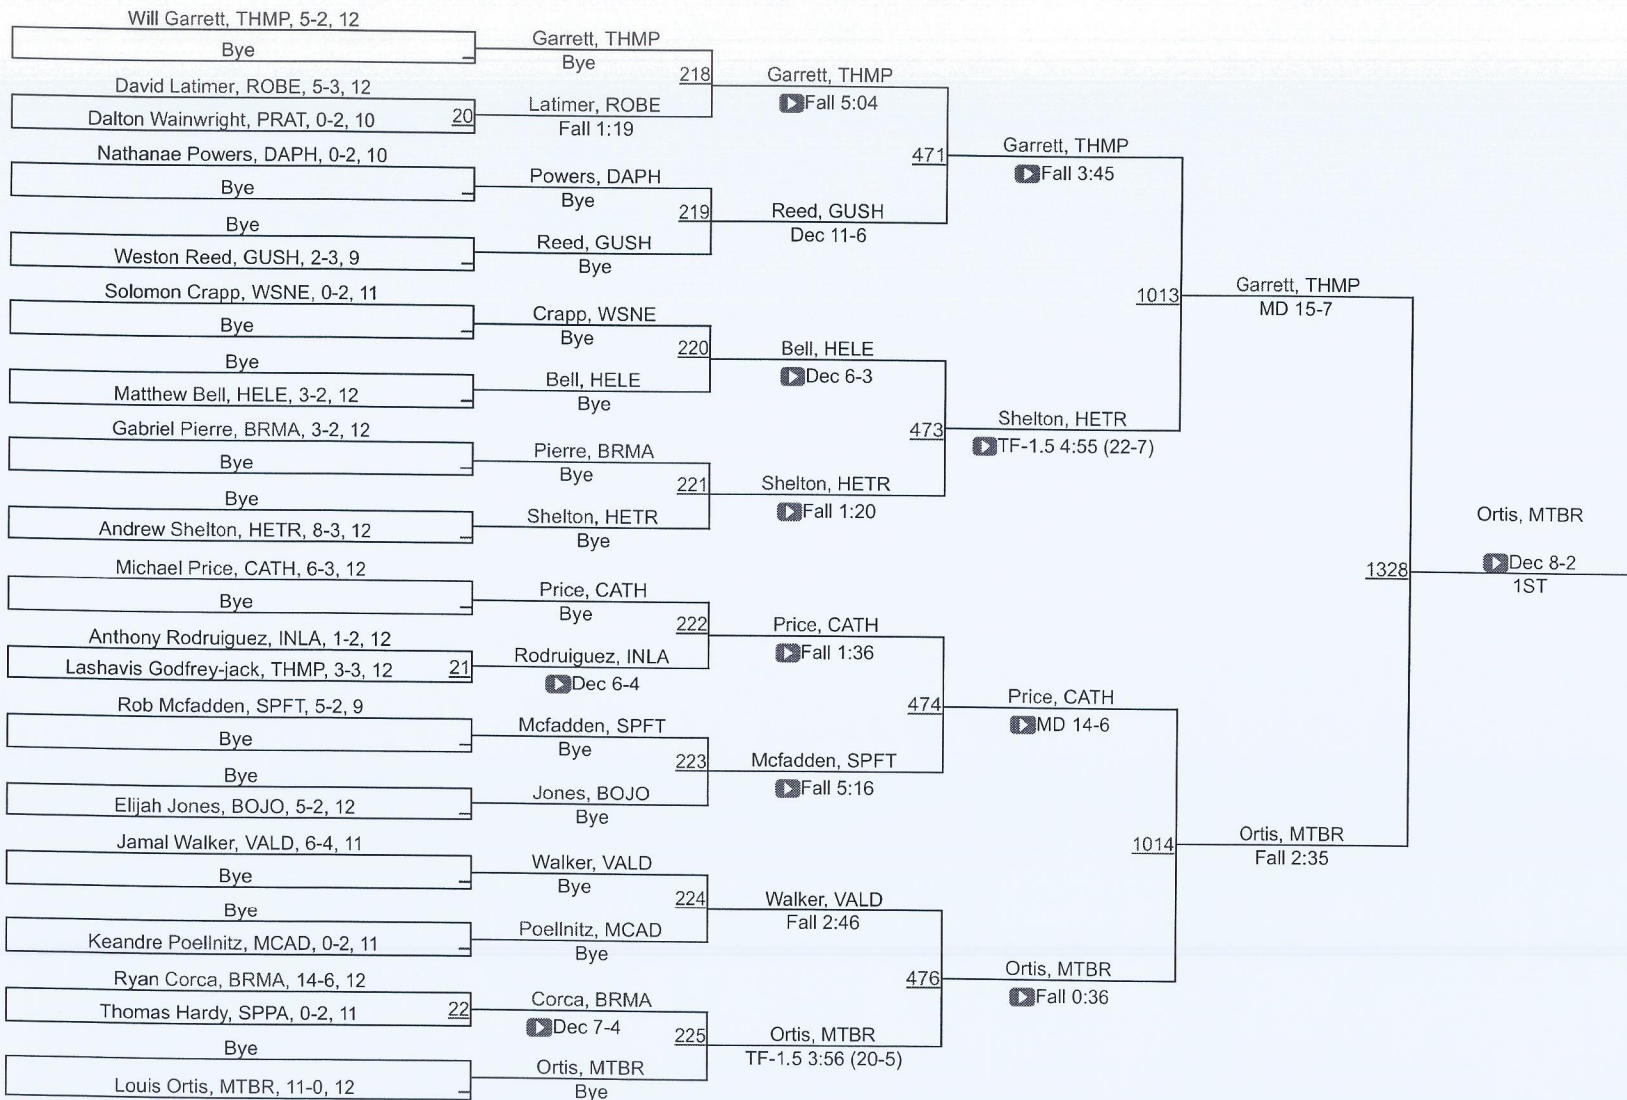

145 Elite Varsity

145 Elite Varsity

2021 Gulf Coast Clash Presented By MSA

152 Elite Varsity

152 Elite Varsity

2021 Gulf Coast Clash Presented By MSA

160 Elite Varsity

160 Elite Varsity

2021 Gulf Coast Clash Presented By MSA

170 Elite Varsity

170 Elite Varsity

2021 Gulf Coast Clash Presented By MSA

182 Elite Varsity

182 Elite Varsity

2021 Gulf Coast Clash Presented By MSA

195 Elite Varsity