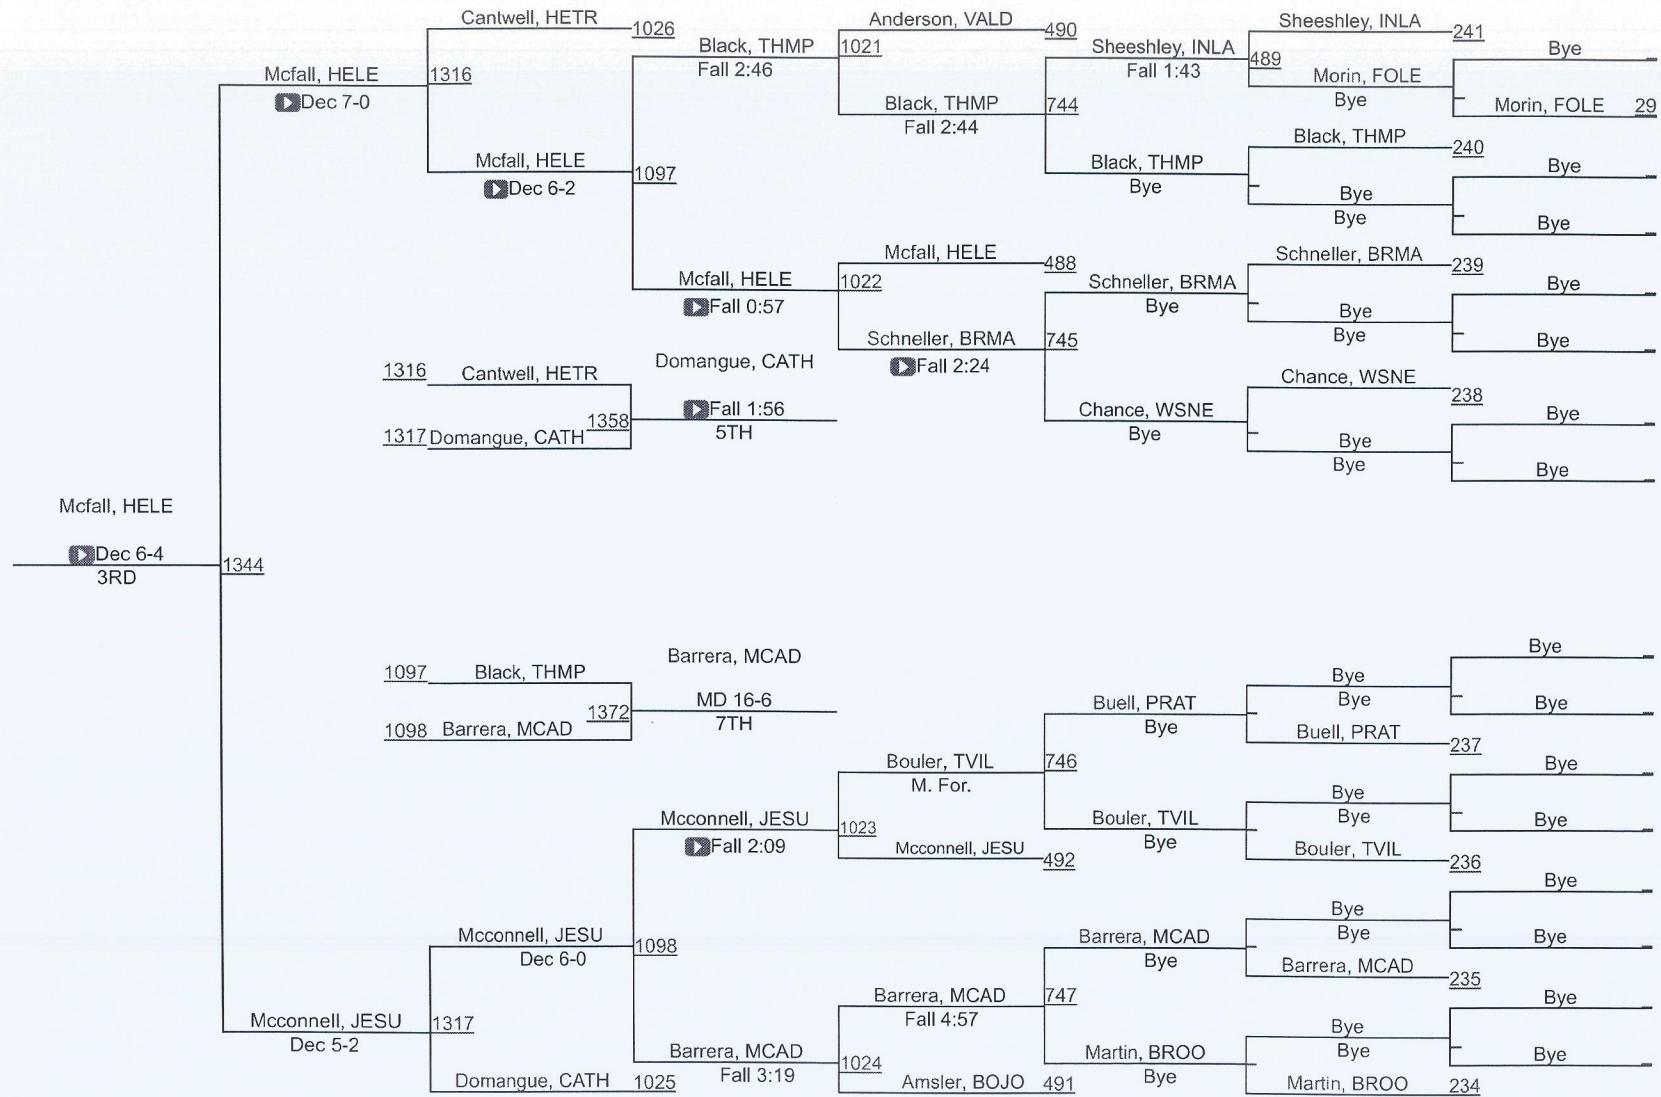

145 Elite Varsity

145 Elite Varsity

2021 Gulf Coast Clash Presented By MSA

152 Elite Varsity

152 Elite Varsity

2021 Gulf Coast Clash Presented By MSA

160 Elite Varsity

160 Elite Varsity

2021 Gulf Coast Clash Presented By MSA

170 Elite Varsity

170 Elite Varsity

2021 Gulf Coast Clash Presented By MSA

182 Elite Varsity

182 Elite Varsity

2021 Gulf Coast Clash Presented By MSA

195 Elite Varsity