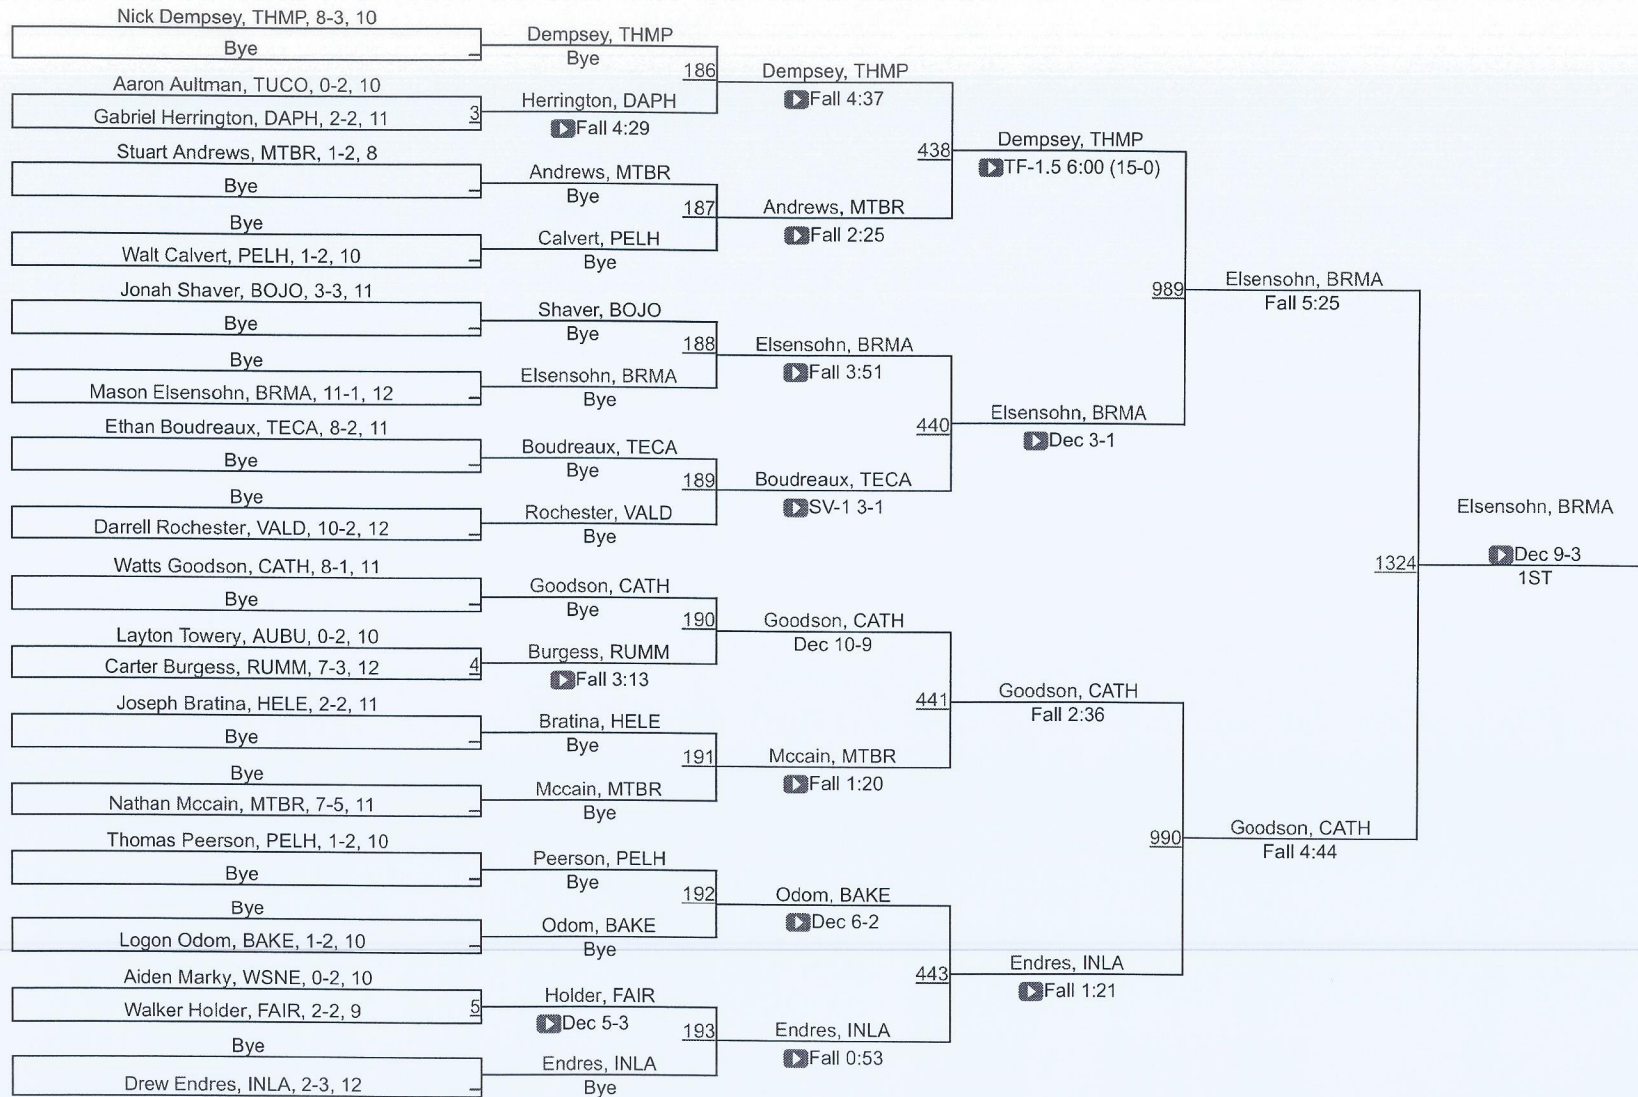

2021 Gulf Coast Clash Presented By MSA

106 Elite Varsity

2021 Gulf Coast Clash Presented By MSA

113 Elite Varsity

2021 Gulf Coast Clash Presented By MSA

120 Elite Varsity

126 Elite Varsity

2021 Gulf Coast Clash Presented By MSA

126 Elite Varsity

2021 Gulf Coast Clash Presented By MSA

132 Elite Varsity

132 Elite Varsity

2021 Gulf Coast Clash Presented By MSA

138 Elite Varsity

138 Elite Varsity

2021 Gulf Coast Clash Presented By MSA