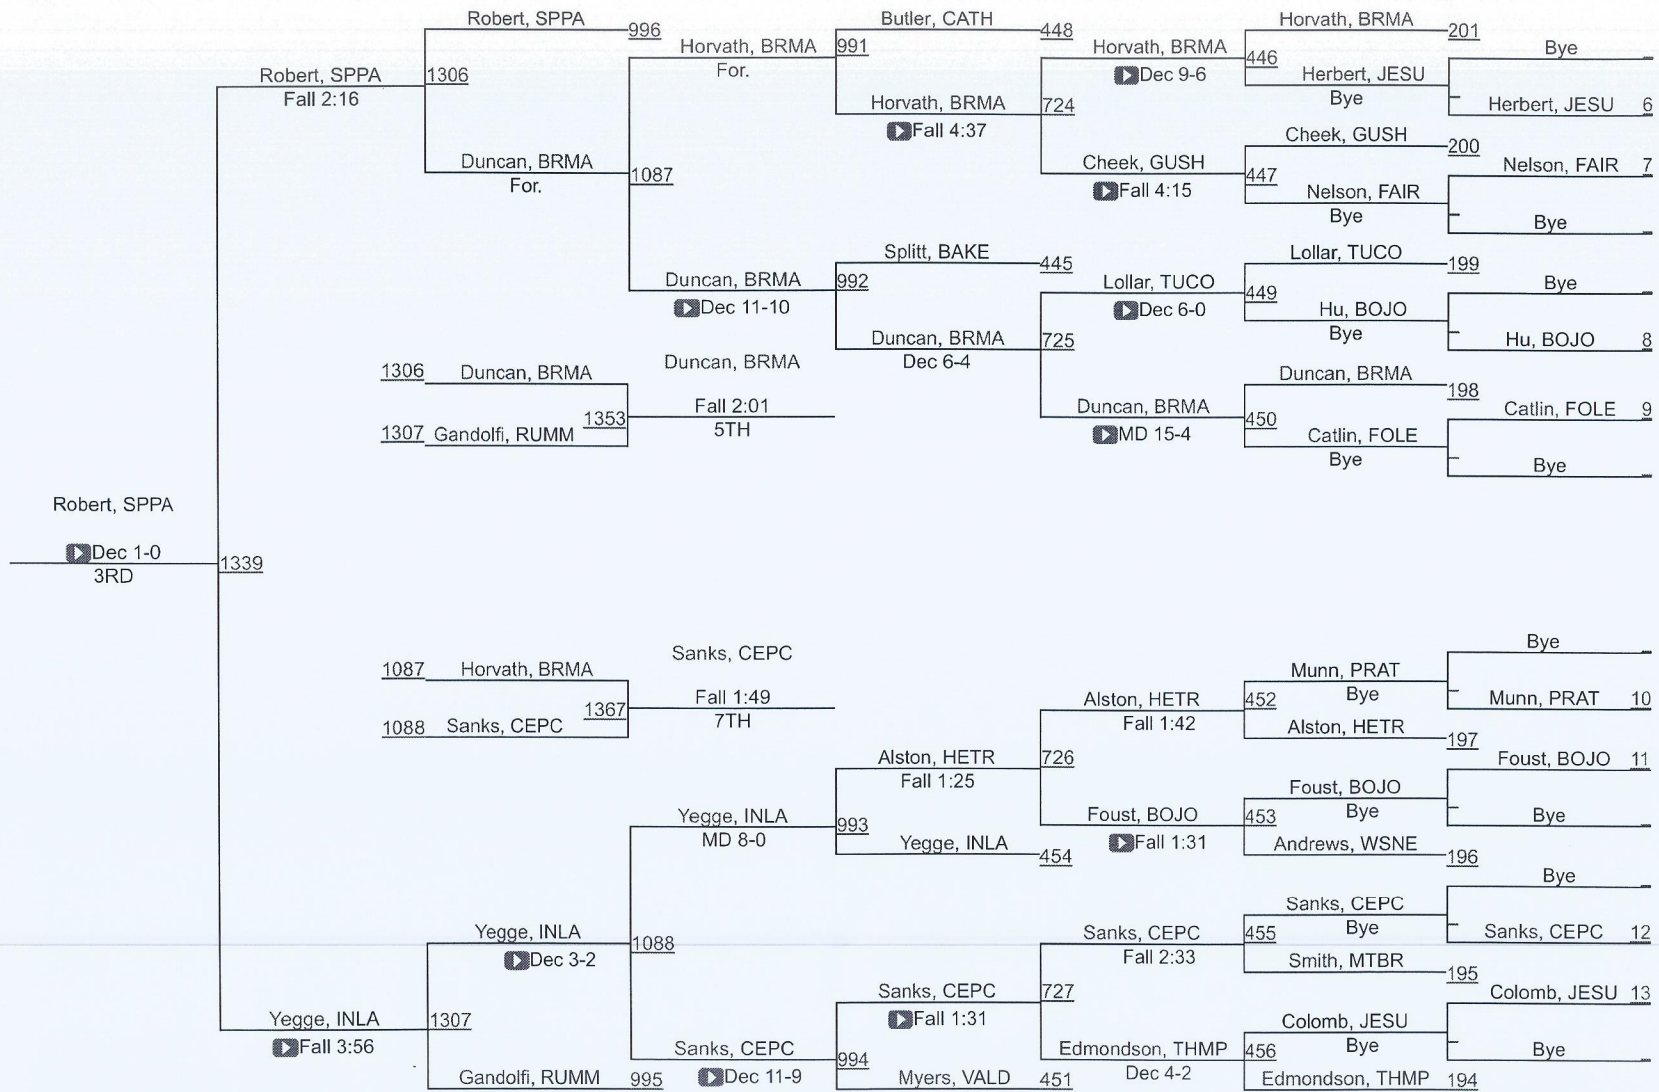

126 Elite Varsity

2021 Gulf Coast Clash Presented By MSA

132 Elite Varsity

132 Elite Varsity

2021 Gulf Coast Clash Presented By MSA

138 Elite Varsity

138 Elite Varsity

2021 Gulf Coast Clash Presented By MSA

145 Elite Varsity

145 Elite Varsity

2021 Gulf Coast Clash Presented By MSA

152 Elite Varsity

152 Elite Varsity

2021 Gulf Coast Clash Presented By MSA

160 Elite Varsity

160 Elite Varsity