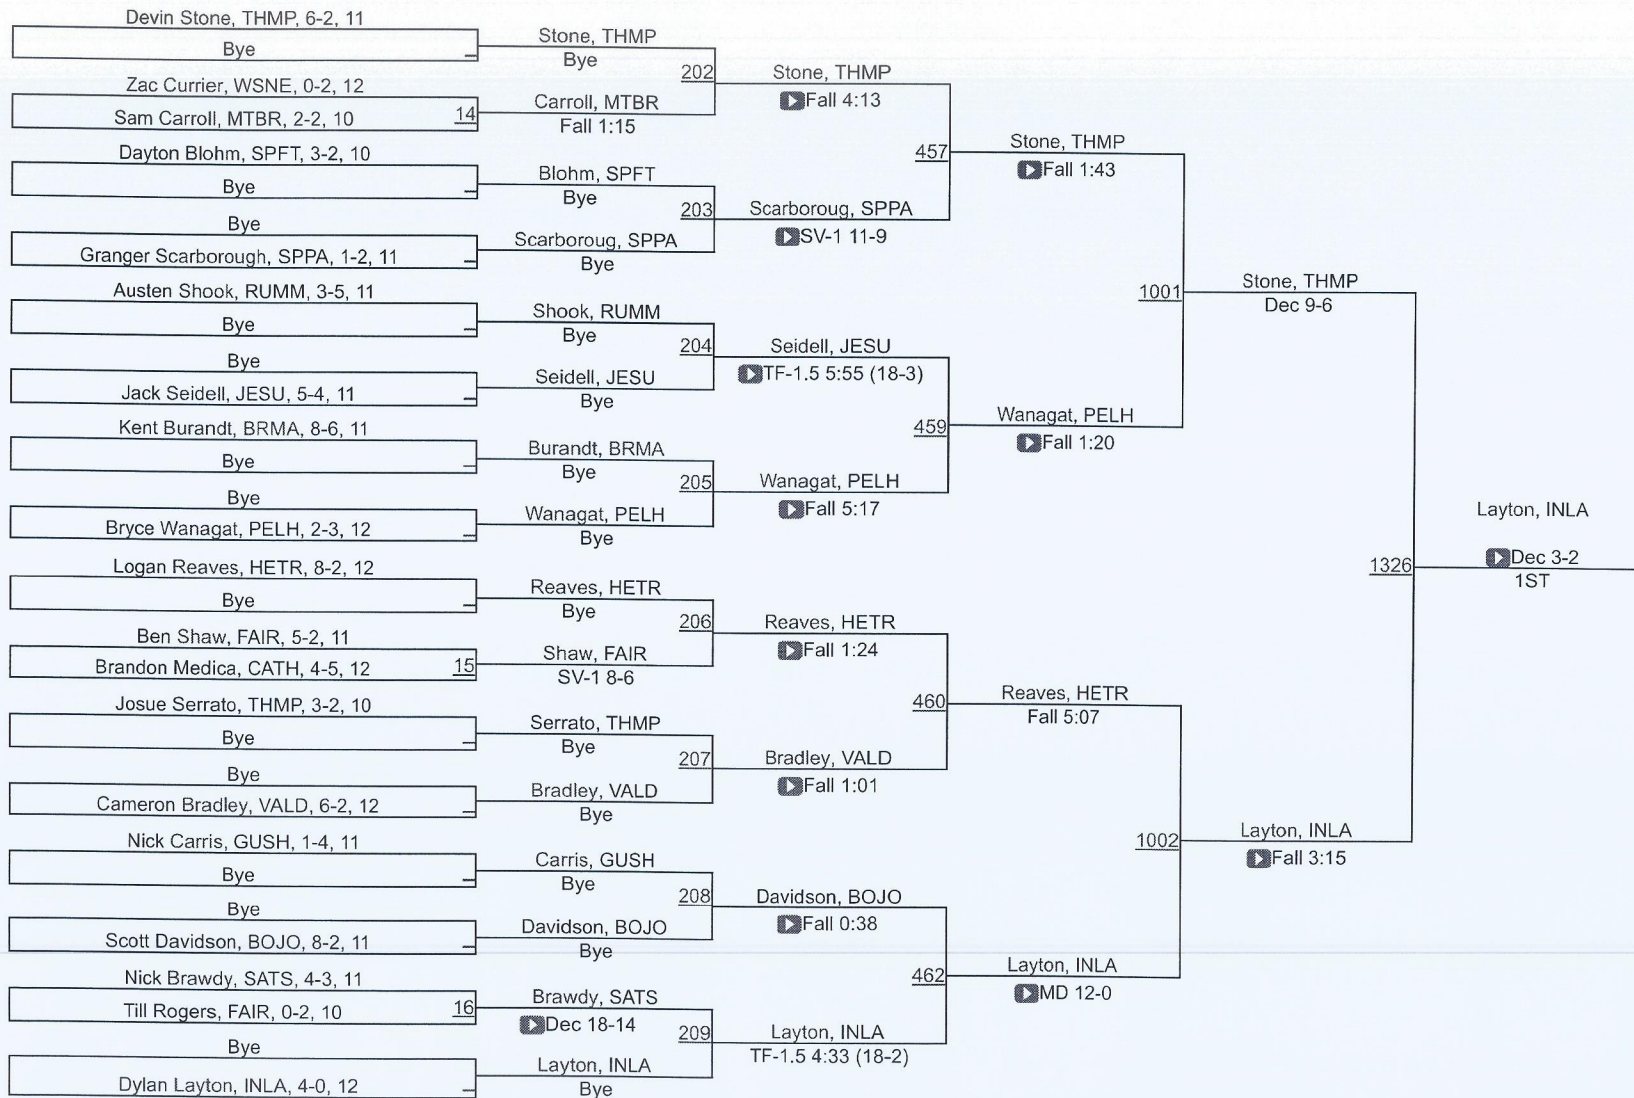

126 Elite Varsity

2021 Gulf Coast Clash Presented By MSA

132 Elite Varsity

132 Elite Varsity

2021 Gulf Coast Clash Presented By MSA

138 Elite Varsity

138 Elite Varsity

2021 Gulf Coast Clash Presented By MSA

145 Elite Varsity

145 Elite Varsity

2021 Gulf Coast Clash Presented By MSA

152 Elite Varsity

152 Elite Varsity

2021 Gulf Coast Clash Presented By MSA

160 Elite Varsity

160 Elite Varsity