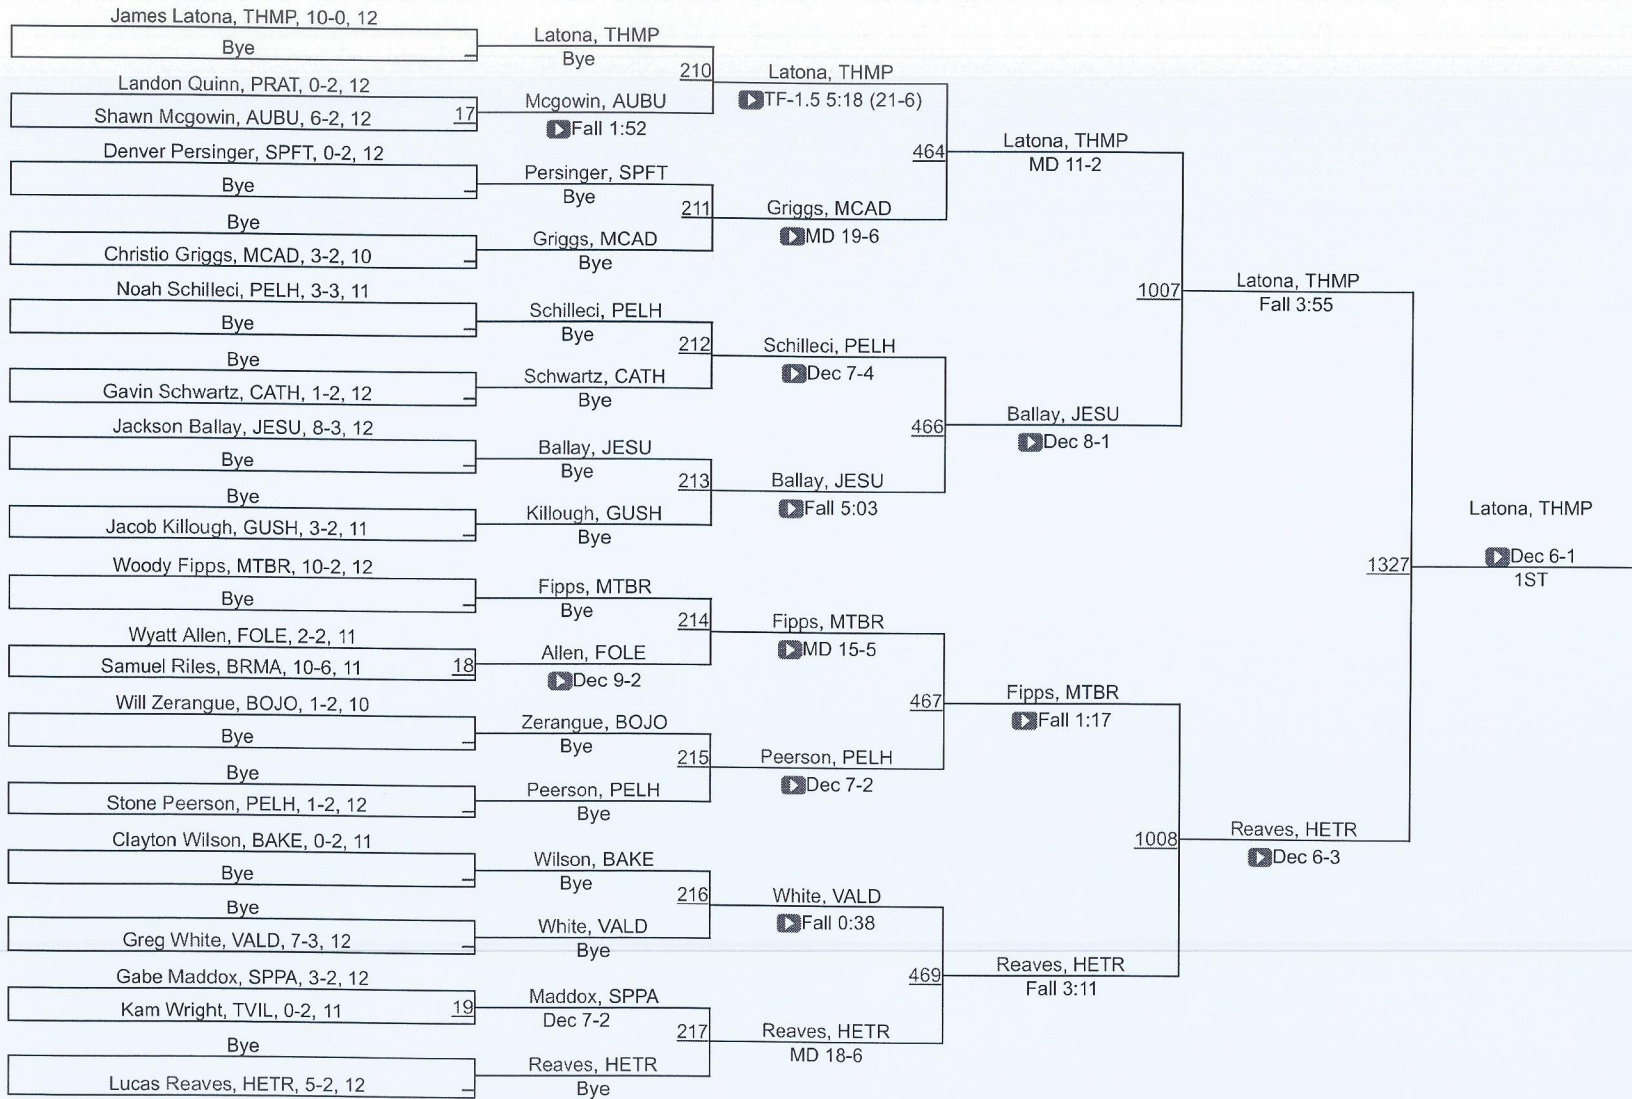

145 Elite Varsity

145 Elite Varsity

2021 Gulf Coast Clash Presented By MSA

152 Elite Varsity

152 Elite Varsity

2021 Gulf Coast Clash Presented By MSA

160 Elite Varsity

160 Elite Varsity

2021 Gulf Coast Clash Presented By MSA

170 Elite Varsity

170 Elite Varsity

2021 Gulf Coast Clash Presented By MSA

182 Elite Varsity

182 Elite Varsity

2021 Gulf Coast Clash Presented By MSA

195 Elite Varsity