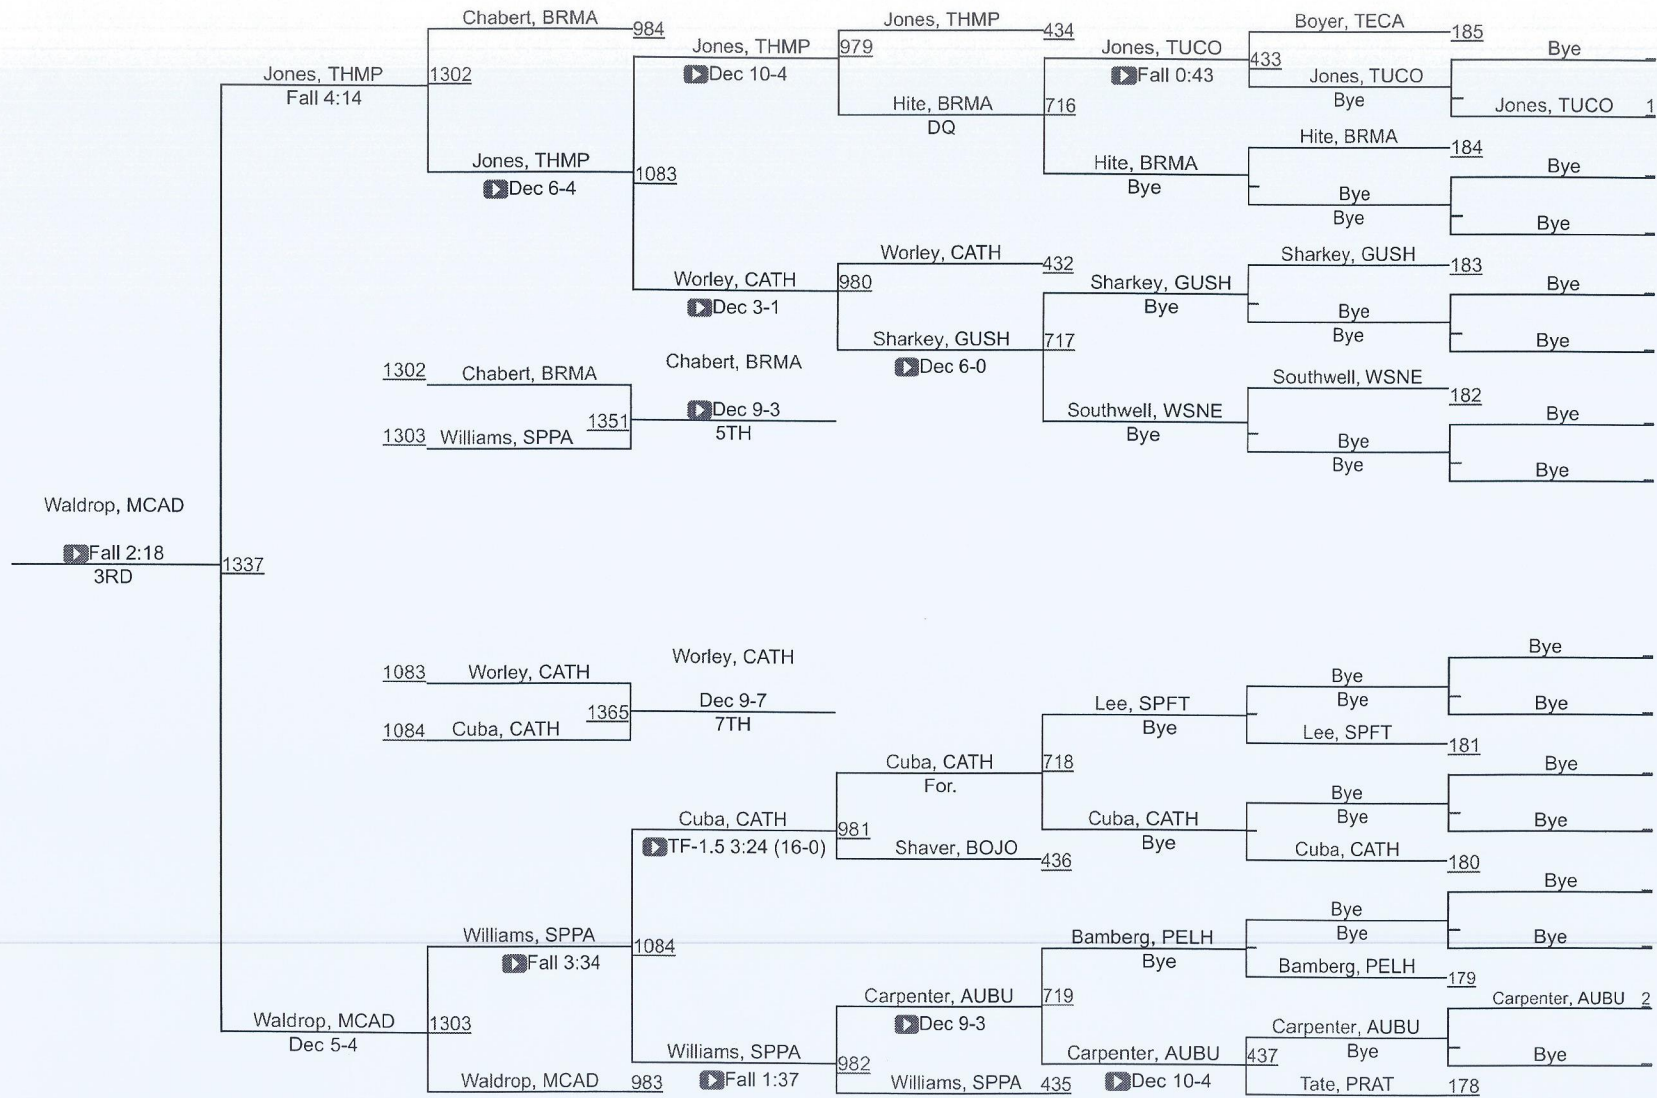

2021 Gulf Coast Clash Presented By MSA

106 Elite Varsity

2021 Gulf Coast Clash Presented By MSA

113 Elite Varsity

2021 Gulf Coast Clash Presented By MSA

120 Elite Varsity

126 Elite Varsity

2021 Gulf Coast Clash Presented By MSA