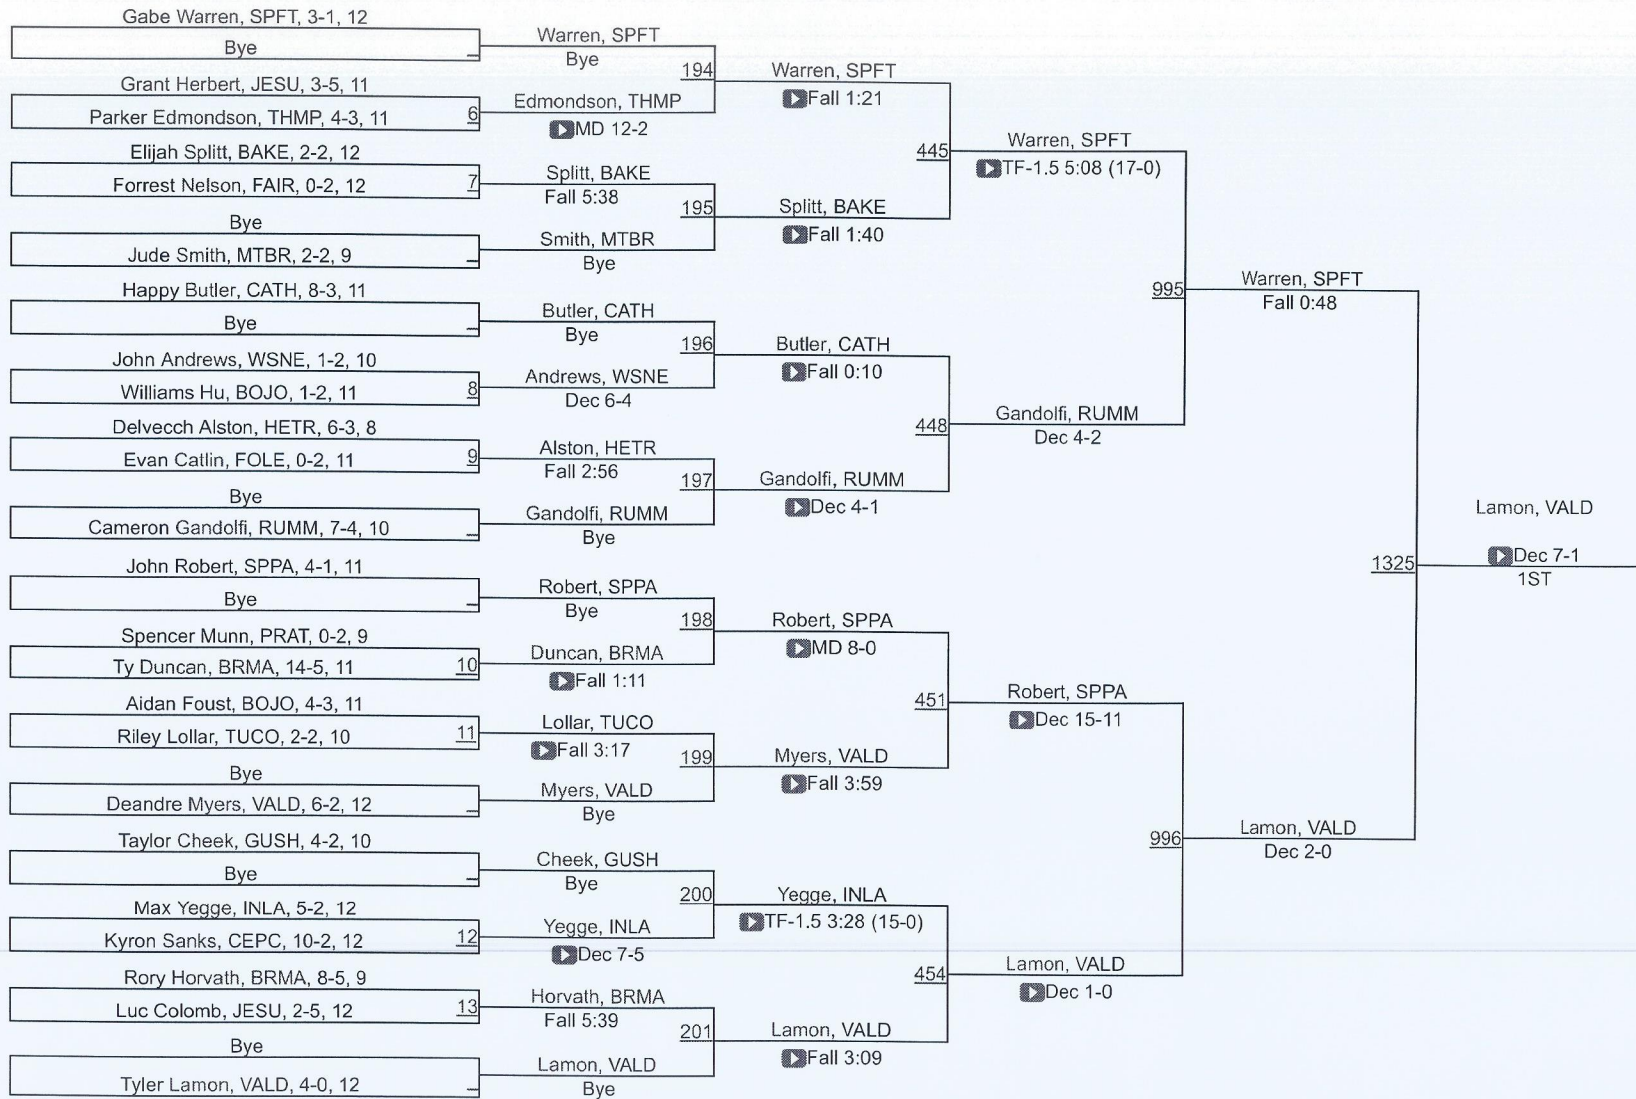

126 Elite Varsity

2021 Gulf Coast Clash Presented By MSA

132 Elite Varsity

132 Elite Varsity

2021 Gulf Coast Clash Presented By MSA

138 Elite Varsity

138 Elite Varsity

2021 Gulf Coast Clash Presented By MSA

145 Elite Varsity

145 Elite Varsity

2021 Gulf Coast Clash Presented By MSA

152 Elite Varsity

152 Elite Varsity

2021 Gulf Coast Clash Presented By MSA

160 Elite Varsity

160 Elite Varsity