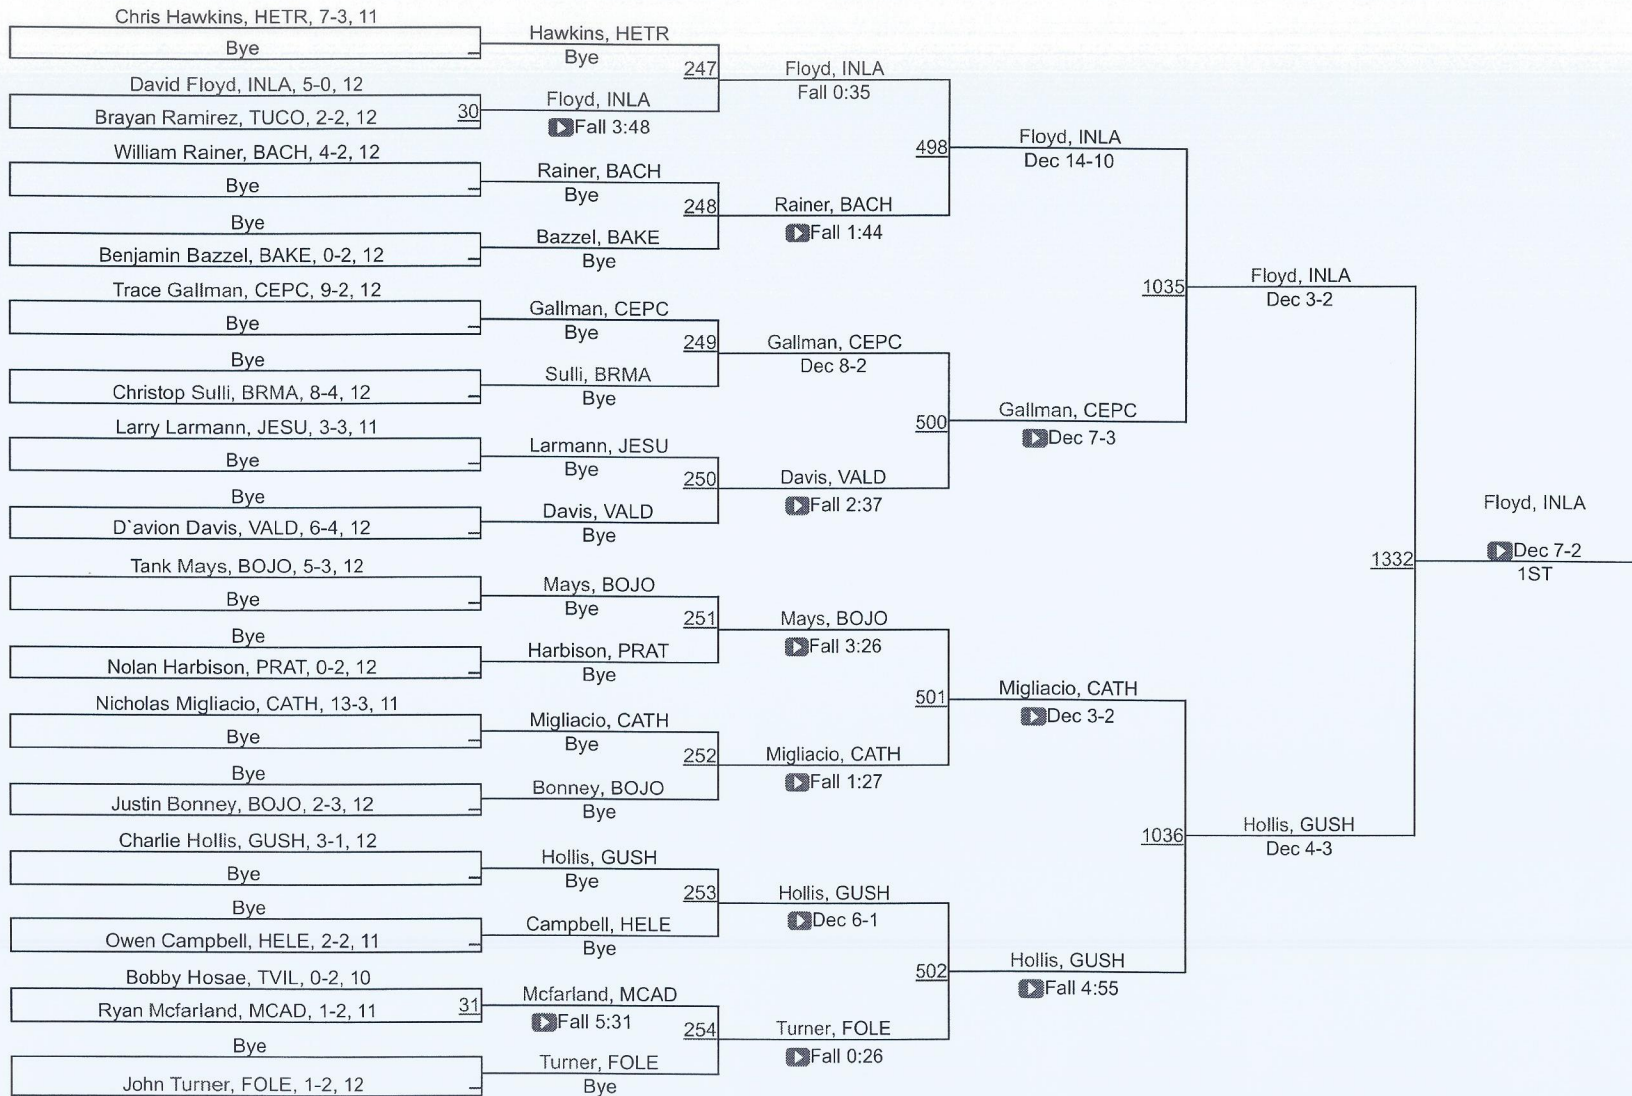

145 Elite Varsity

145 Elite Varsity

2021 Gulf Coast Clash Presented By MSA

152 Elite Varsity

152 Elite Varsity

2021 Gulf Coast Clash Presented By MSA

160 Elite Varsity

160 Elite Varsity

2021 Gulf Coast Clash Presented By MSA

170 Elite Varsity

170 Elite Varsity

2021 Gulf Coast Clash Presented By MSA

182 Elite Varsity

182 Elite Varsity

2021 Gulf Coast Clash Presented By MSA

195 Elite Varsity

2021 Gulf Coast Clash Presented By MSA

220 Elite Varsity

220 Elite Varsity

2021 Gulf Coast Clash Presented By MSA

285 Elite Varsity