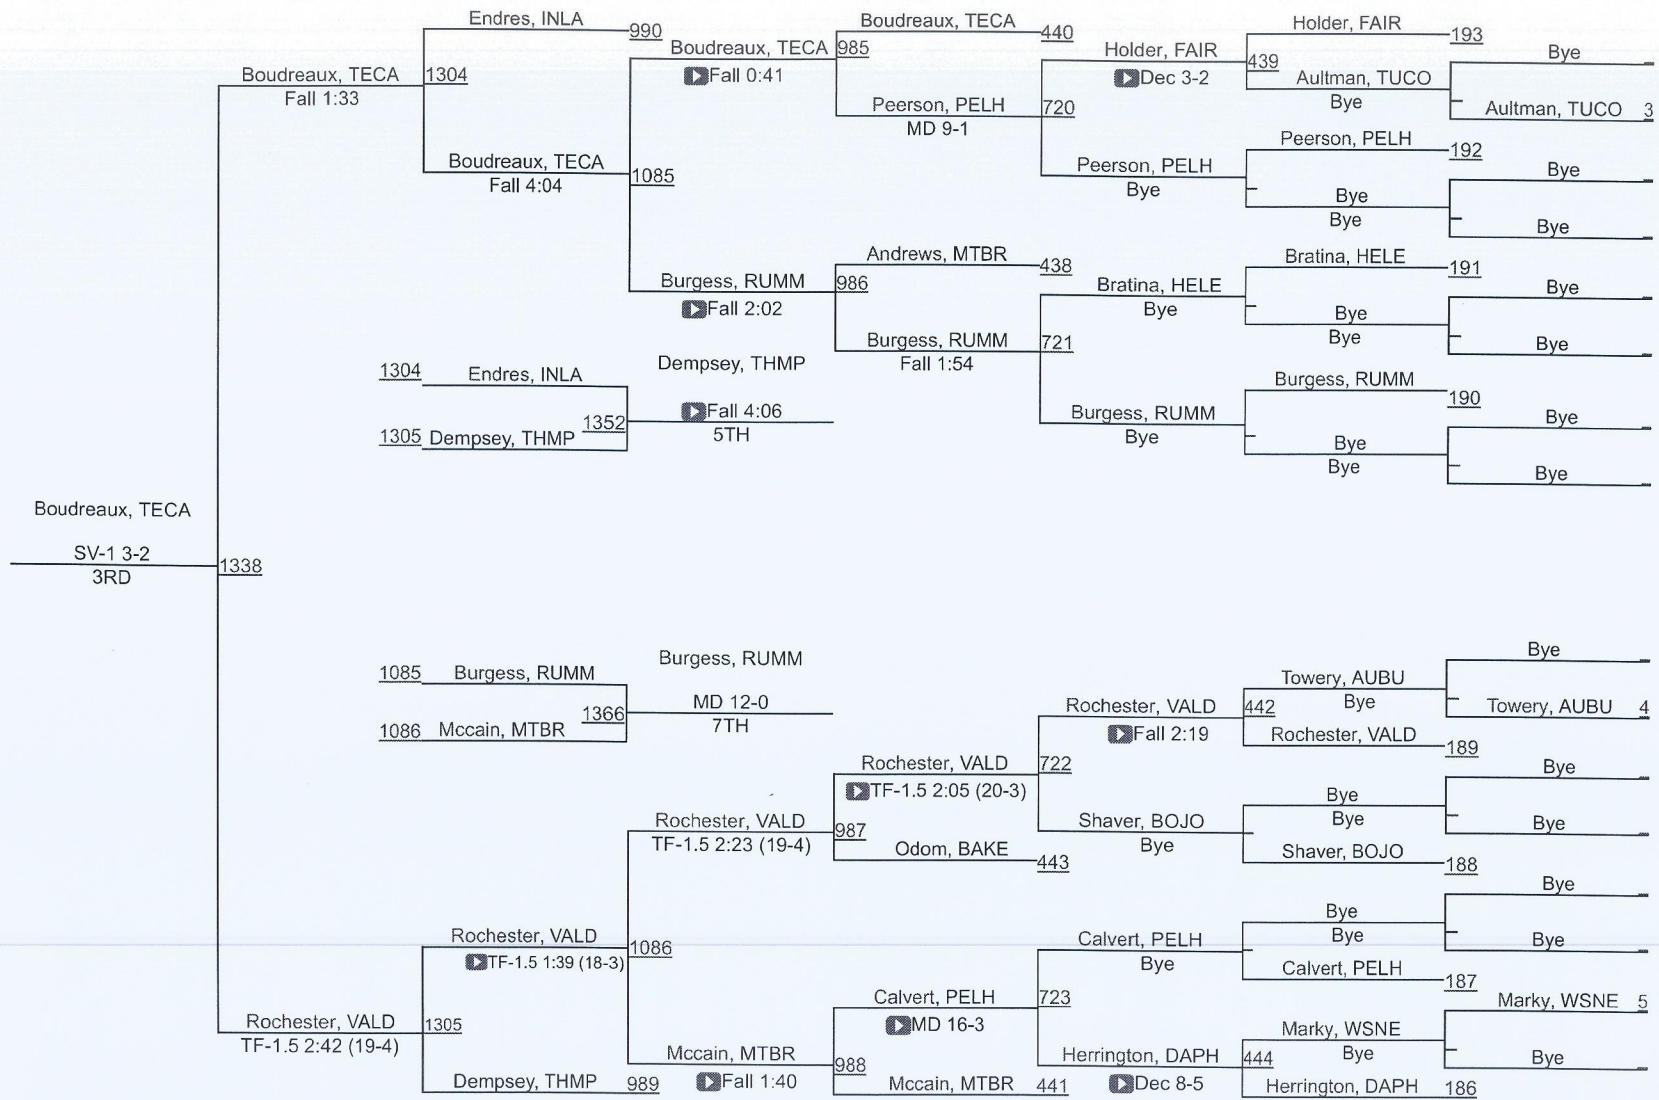

126 Elite Varsity

2021 Gulf Coast Clash Presented By MSA

132 Elite Varsity

132 Elite Varsity

2021 Gulf Coast Clash Presented By MSA

138 Elite Varsity

138 Elite Varsity

2021 Gulf Coast Clash Presented By MSA

145 Elite Varsity

145 Elite Varsity

2021 Gulf Coast Clash Presented By MSA

152 Elite Varsity

152 Elite Varsity

2021 Gulf Coast Clash Presented By MSA

160 Elite Varsity

160 Elite Varsity