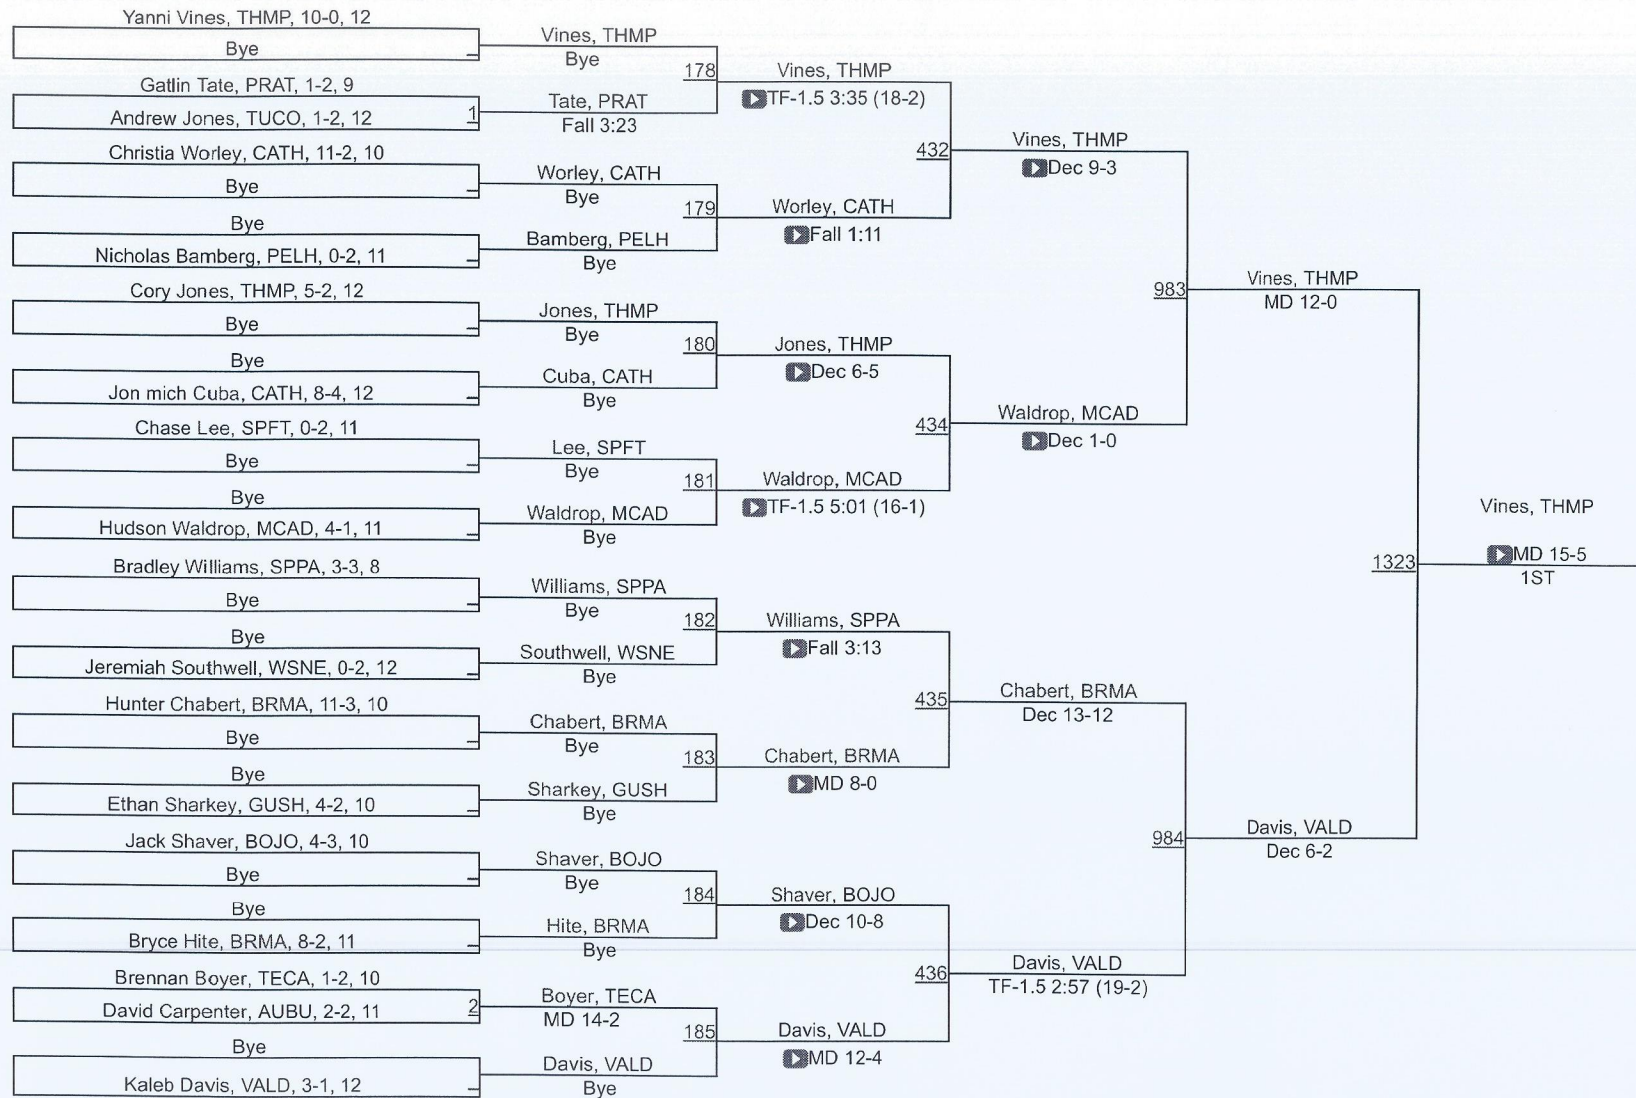

2021 Gulf Coast Clash Presented By MSA

106 Elite Varsity

2021 Gulf Coast Clash Presented By MSA

113 Elite Varsity

2021 Gulf Coast Clash Presented By MSA

120 Elite Varsity

126 Elite Varsity

2021 Gulf Coast Clash Presented By MSA

126 Elite Varsity

2021 Gulf Coast Clash Presented By MSA

132 Elite Varsity

132 Elite Varsity

2021 Gulf Coast Clash Presented By MSA

138 Elite Varsity

138 Elite Varsity

2021 Gulf Coast Clash Presented By MSA