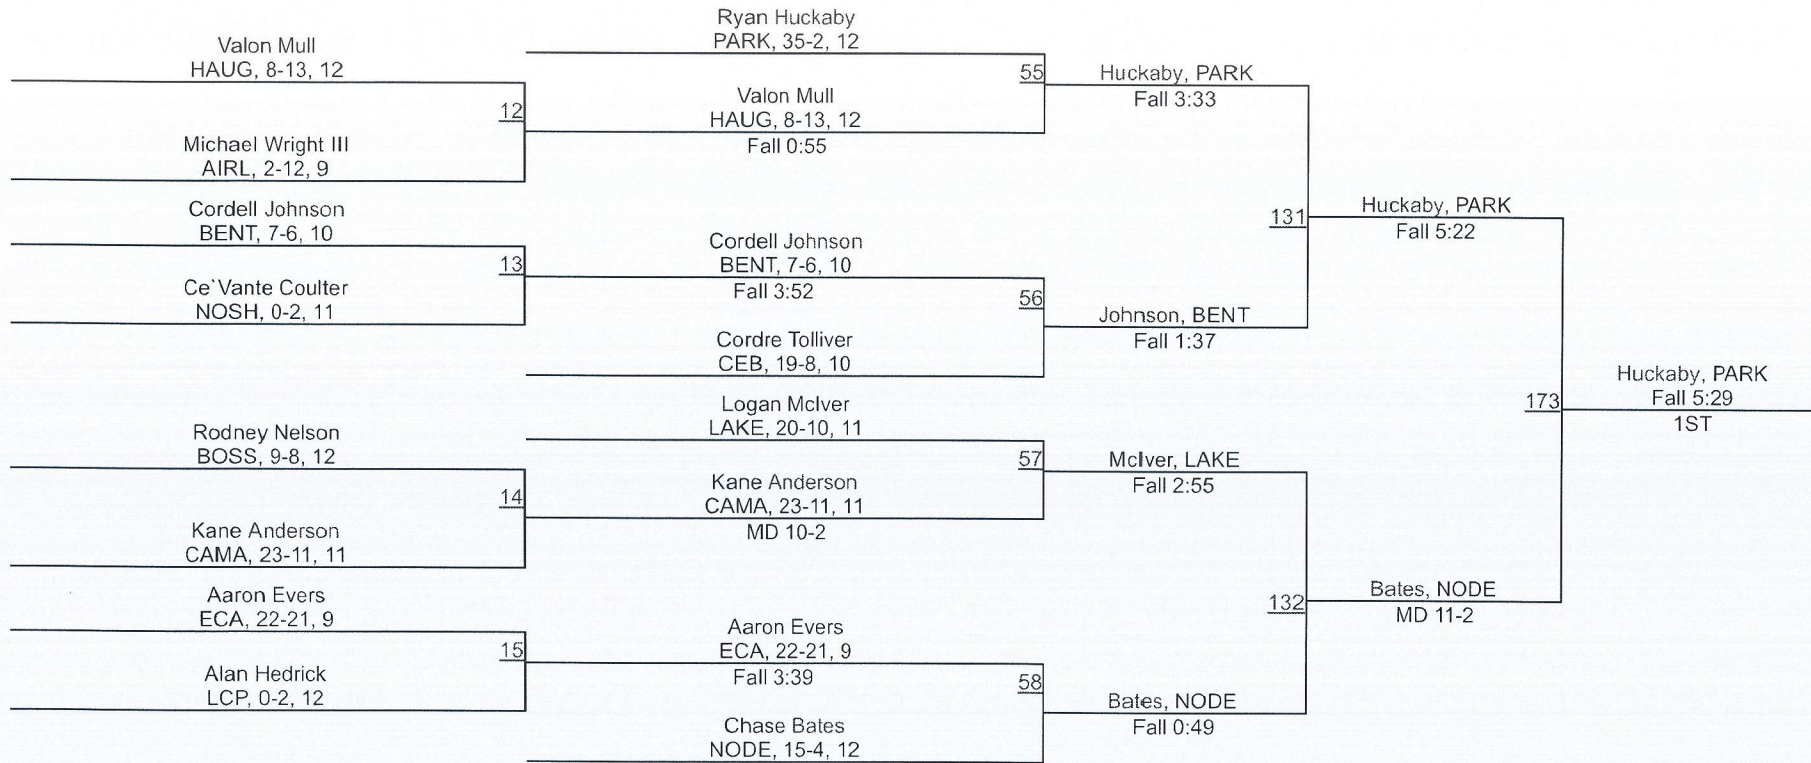

Northwest Louisiana Regionals