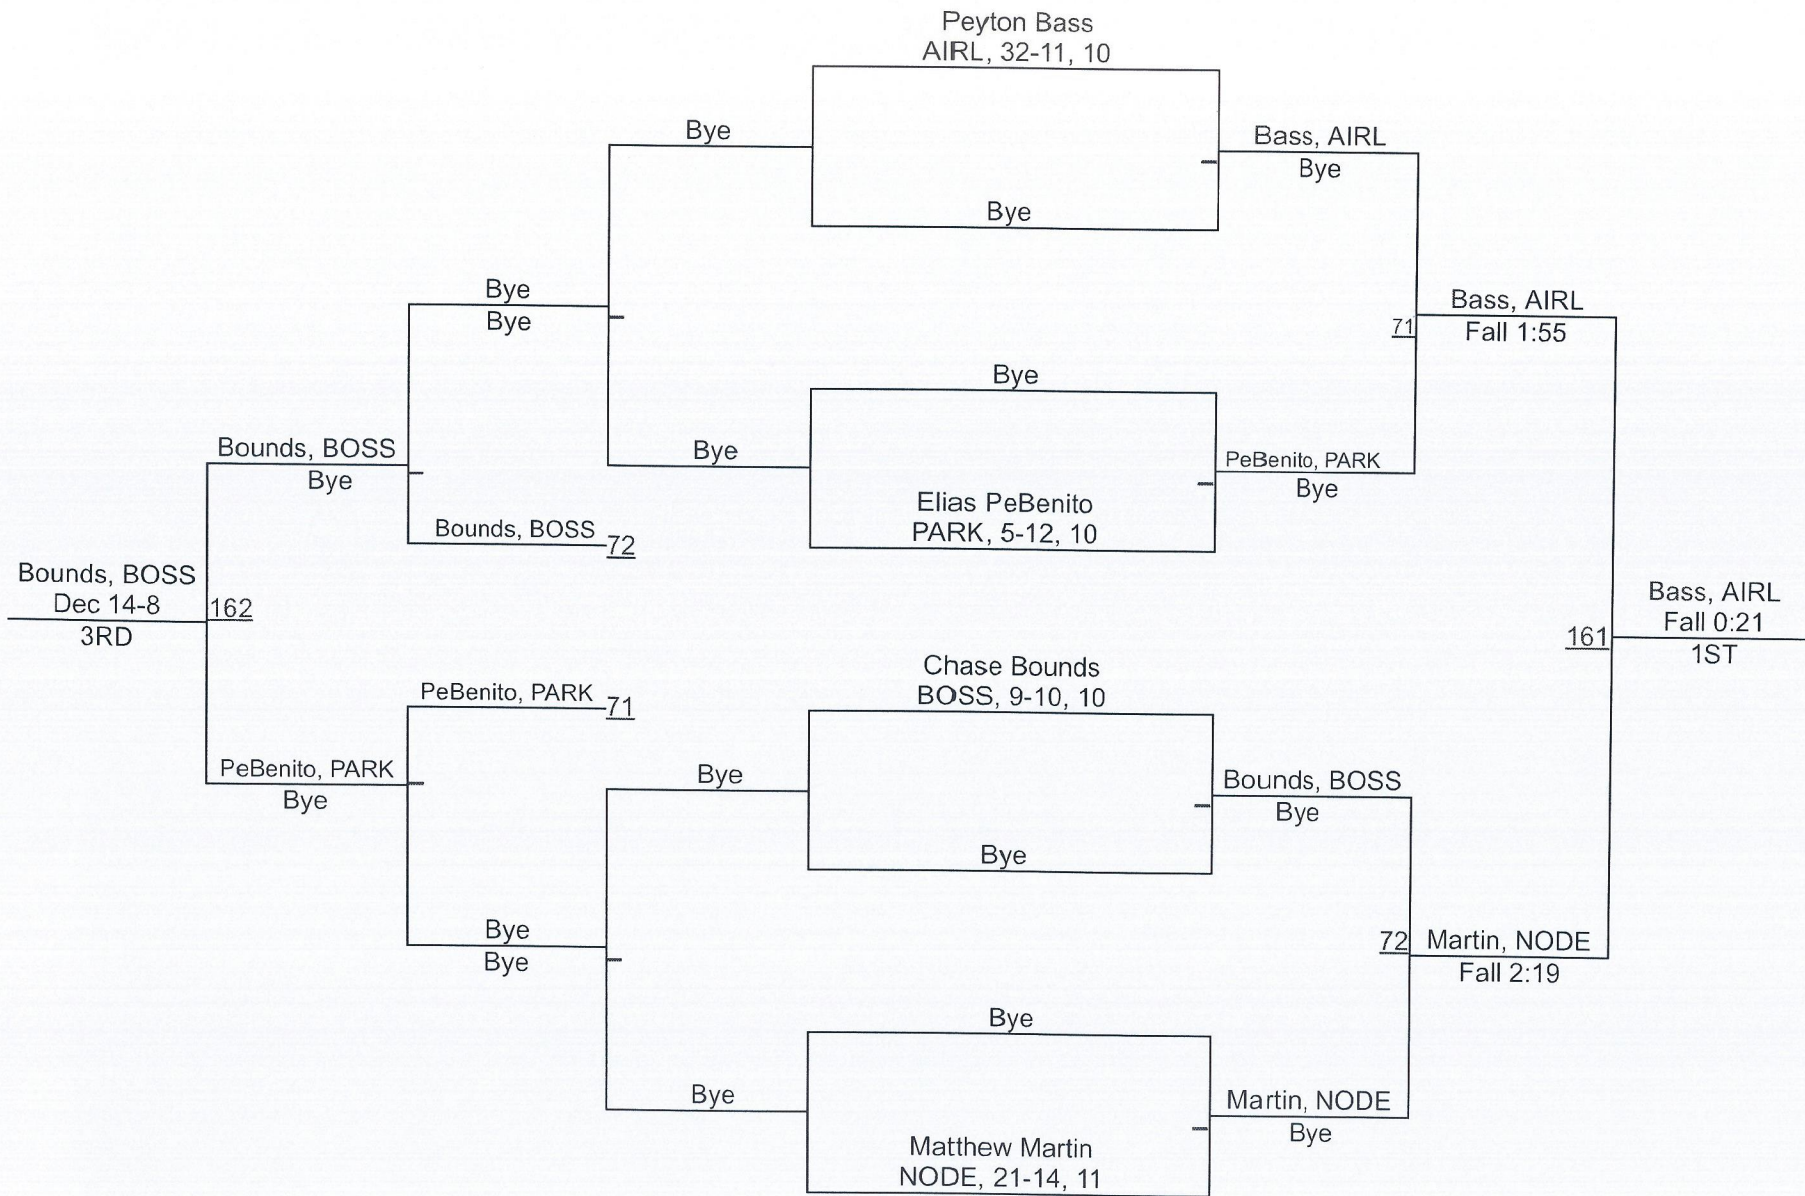

Team Scores

1.	Airline	199.0
2.	Parkway	182.0
3.	North Desoto	119.0
4.	C.E. Byrd	110.5
5.	Lakeside	90.0
6.	Benton	88.0
7.	Bossier	69.5
8.	Haughton	48.5
9.	Caddo Magnet	36.0
10.	Evangel Christian Academy	32.0
11.	Northwood, SH	27.0
12.	Huntington	13.0
13.	Summerfield	7.0
14.	Loyola College Prep	2.0

Northwest Louisiana Regionals

Northwest Louisiana Regionals

Northwest Louisiana Regionals

120

Northwest Louisiana Regionals

Northwest Louisiana Regionals

132

Northwest Louisiana Regionals