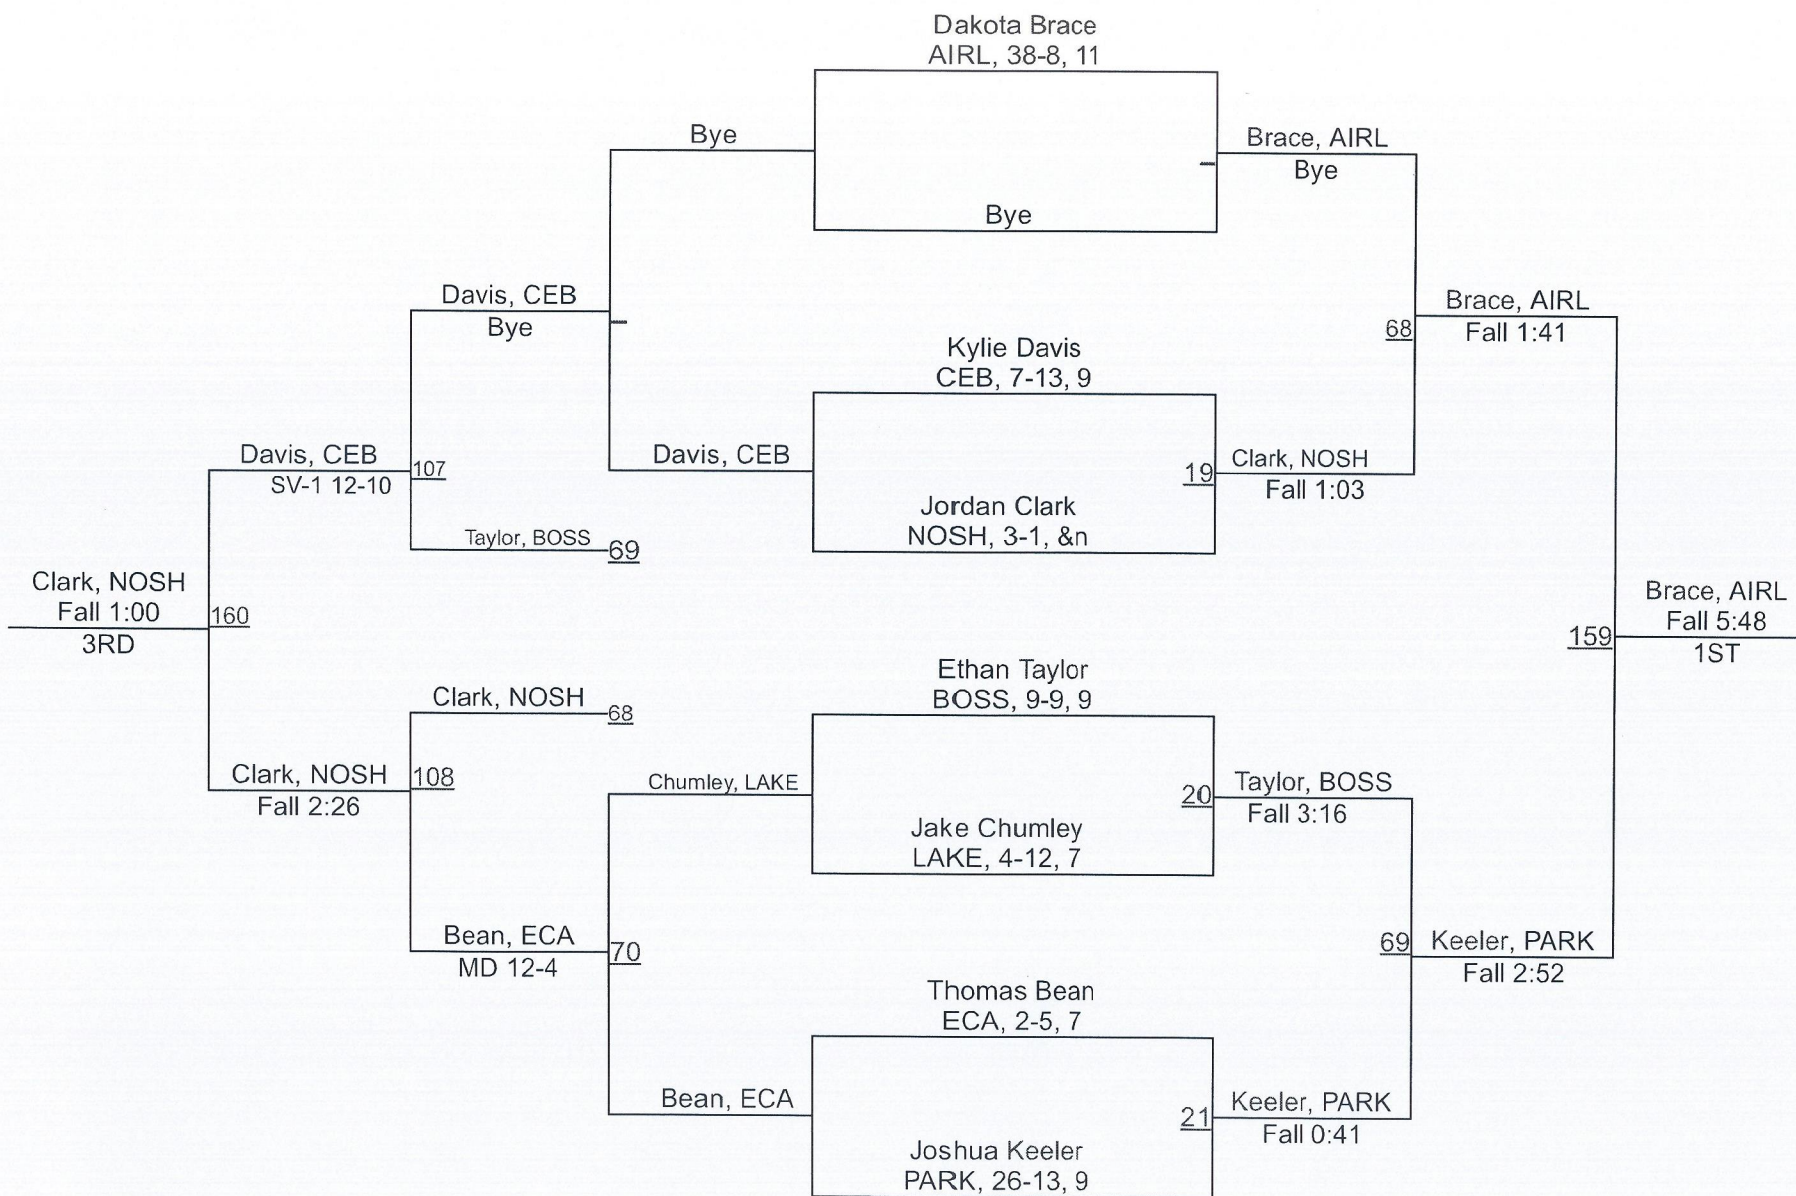

Team Scores

1.	Airline	199.0
2.	Parkway	182.0
3.	North Desoto	119.0
4.	C.E. Byrd	110.5
5.	Lakeside	90.0
6.	Benton	88.0
7.	Bossier	69.5
8.	Haughton	48.5
9.	Caddo Magnet	36.0
10.	Evangel Christian Academy	32.0
11.	Northwood, SH	27.0
12.	Huntington	13.0
13.	Summerfield	7.0
14.	Loyola College Prep	2.0

Northwest Louisiana Regionals