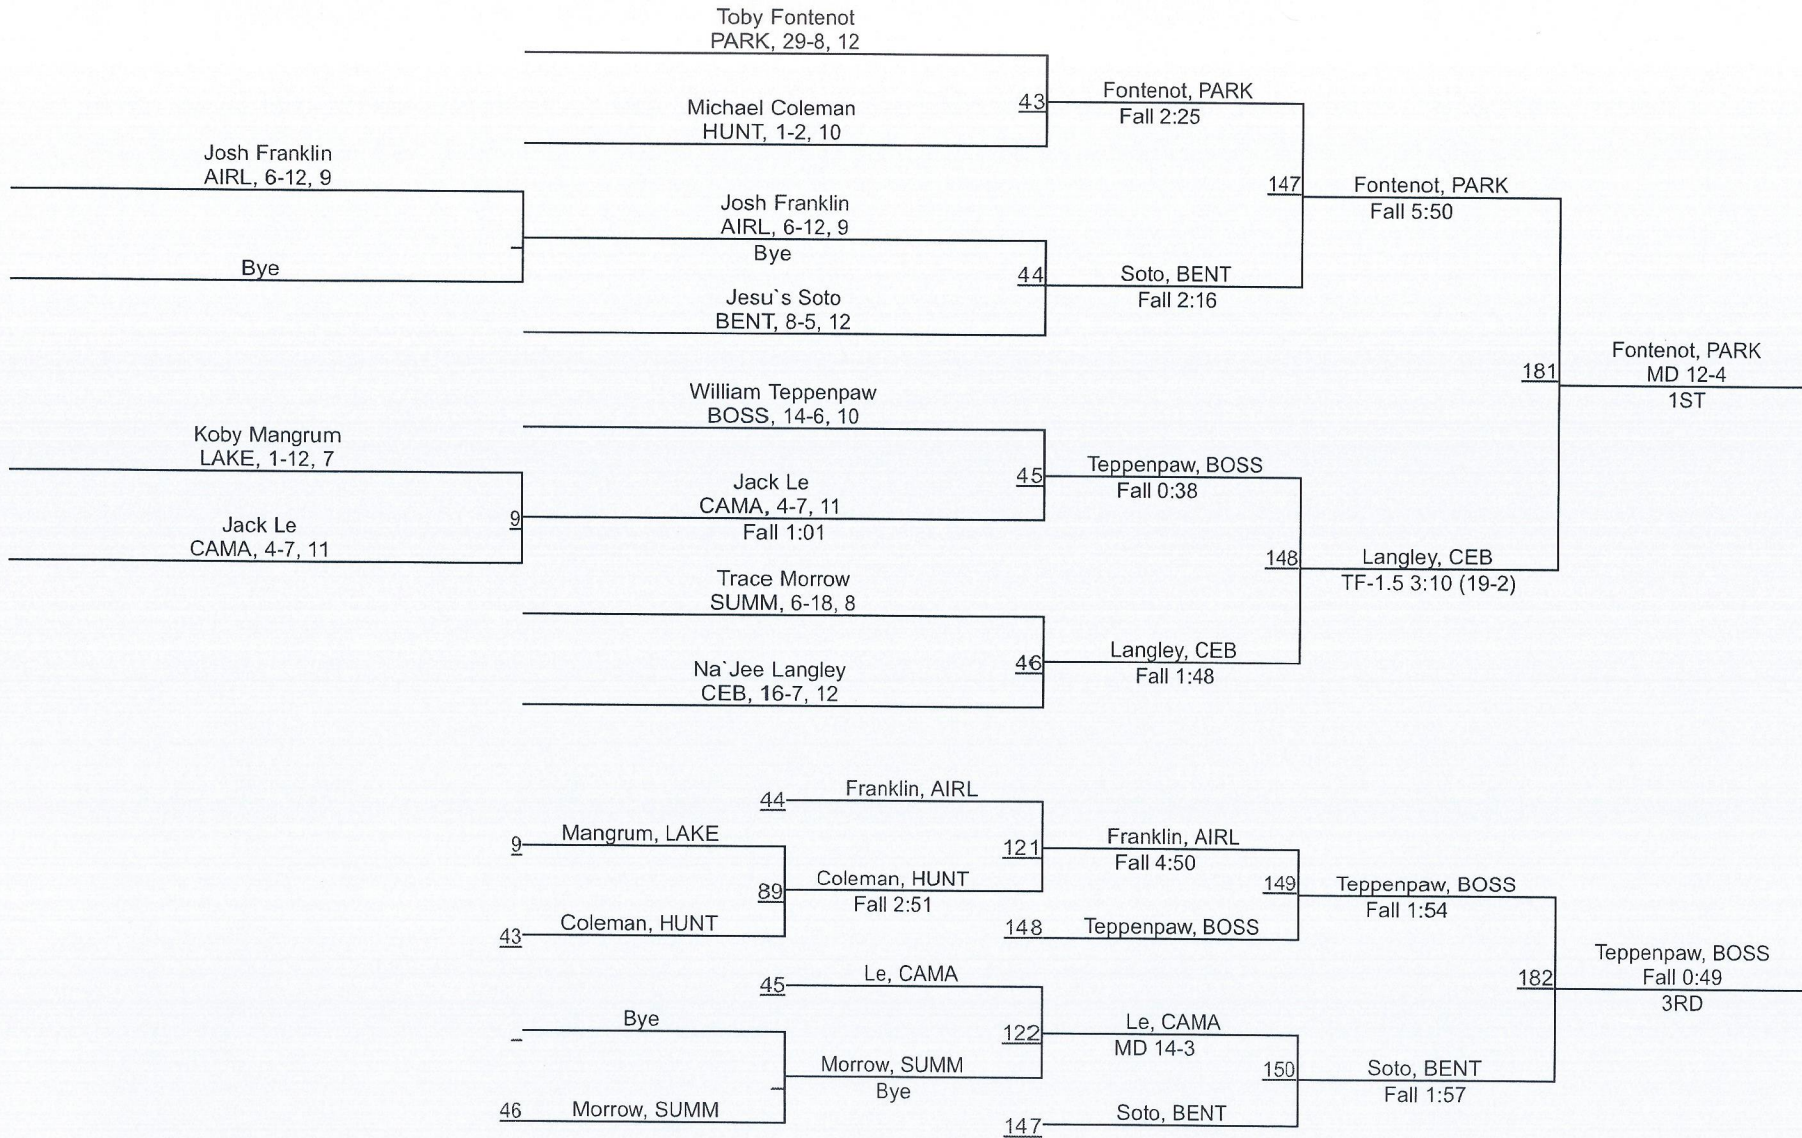

Northwest Louisiana Regionals

145