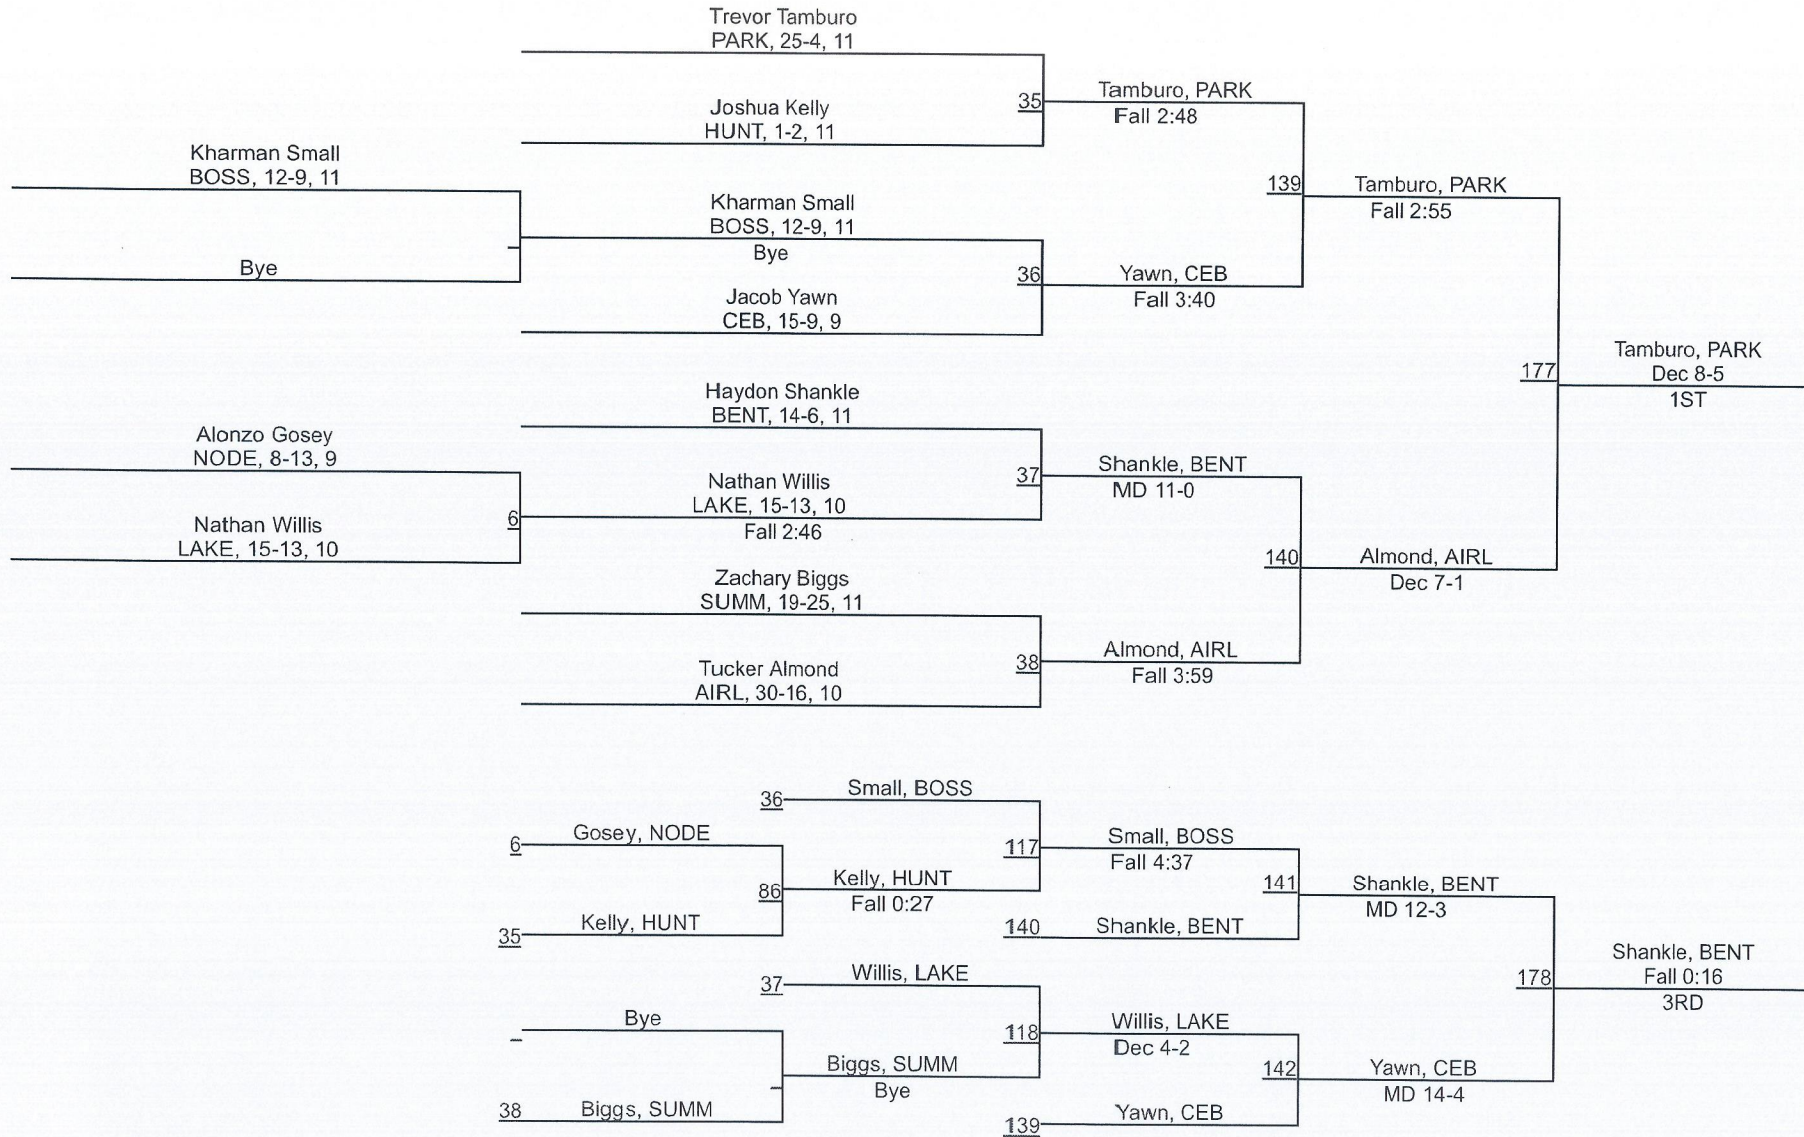

Northwest Louisiana Regionals

Northwest Louisiana Regionals

Northwest Louisiana Regionals

120

Northwest Louisiana Regionals

Northwest Louisiana Regionals

132

Northwest Louisiana Regionals