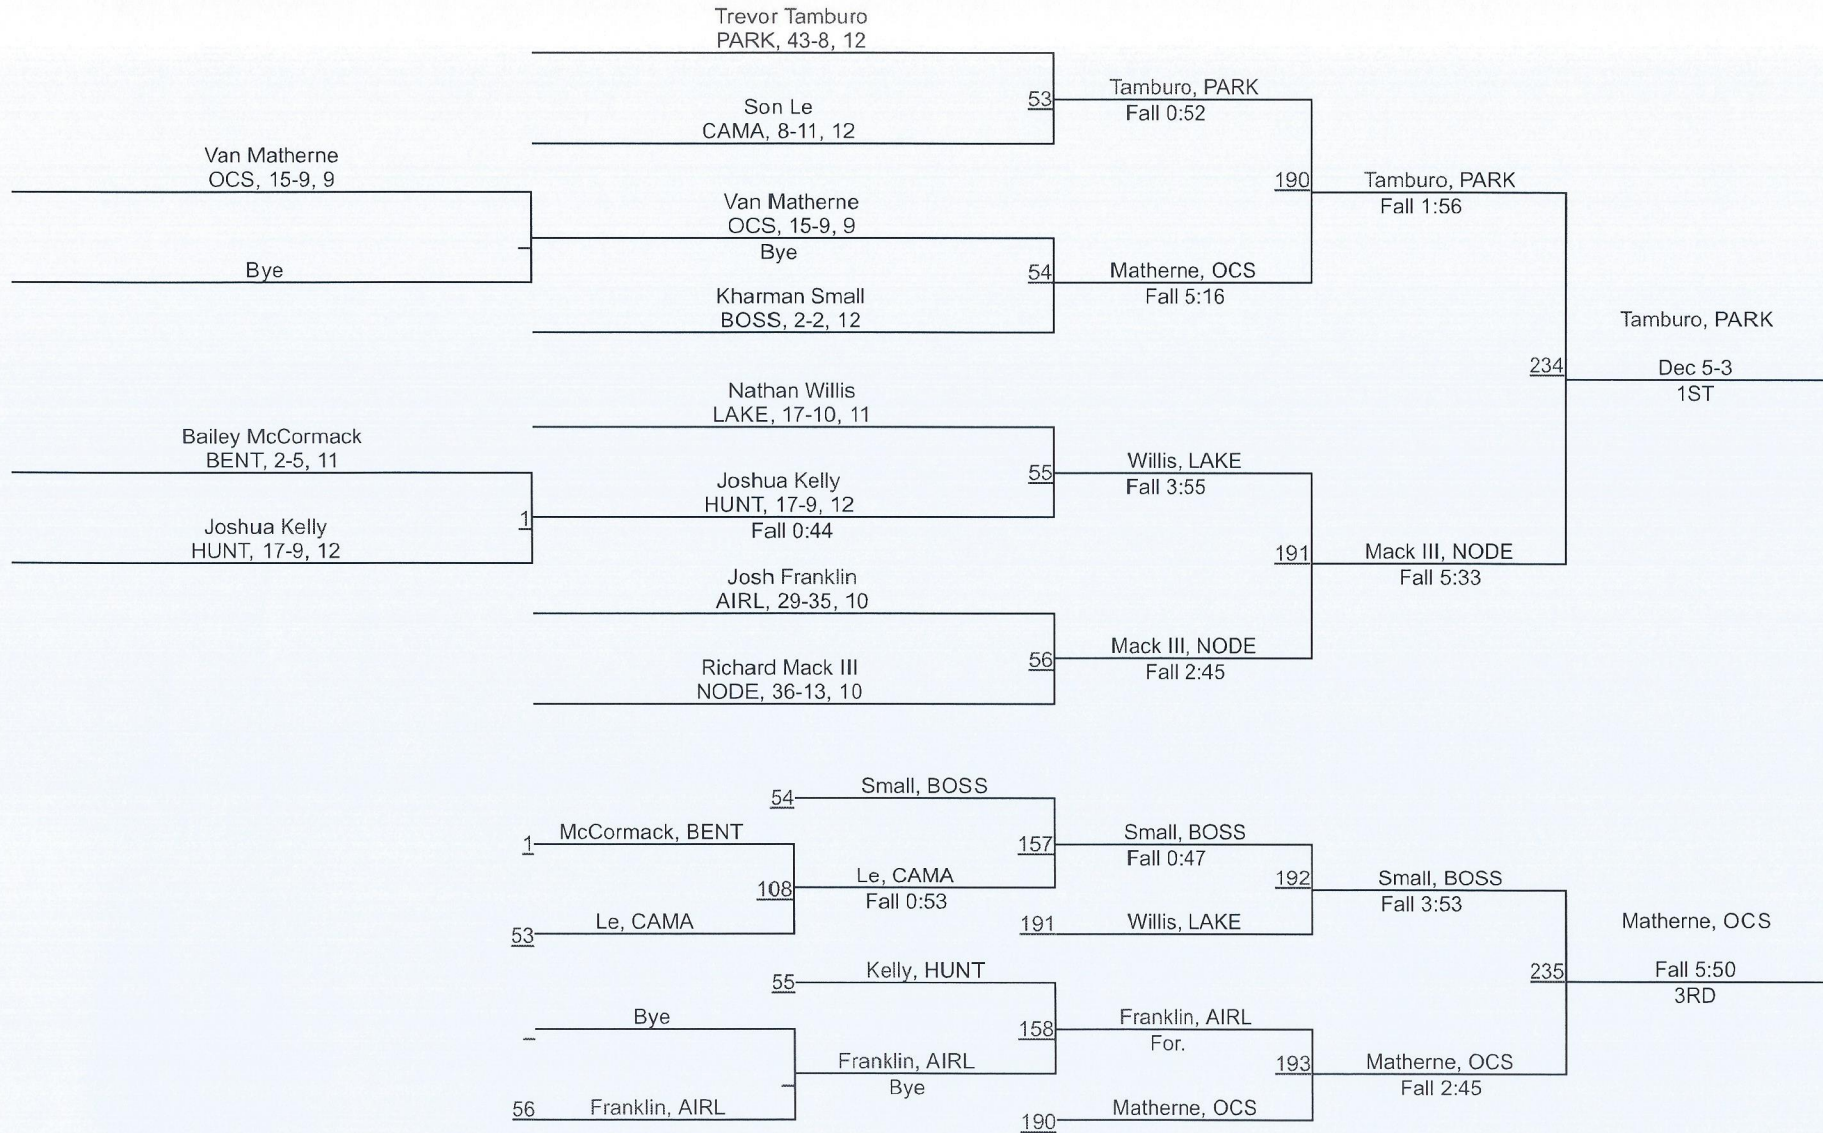

Team Scores

1	Parkway	181.0
2	Airline	176.0
3	Ouachita Christian School	140.0
4	North Desoto	112.0
5	C.E. Byrd	83.0
6	Lakeside	70.0
7	Haughton	64.5
8	Bossier	44.0
9	Evangel Christian Academy	34.0
10	Caddo Magnet	33.0
11	Huntington	23.0
12	Benton	22.0
12	Loyola College Prep	22.0
14	Northwood, SH	21.0
15	Summerfield	12.0
16	Bolton	

NWLA Regionals

132

NWLA Regionals

170

NWLA Regionals

285