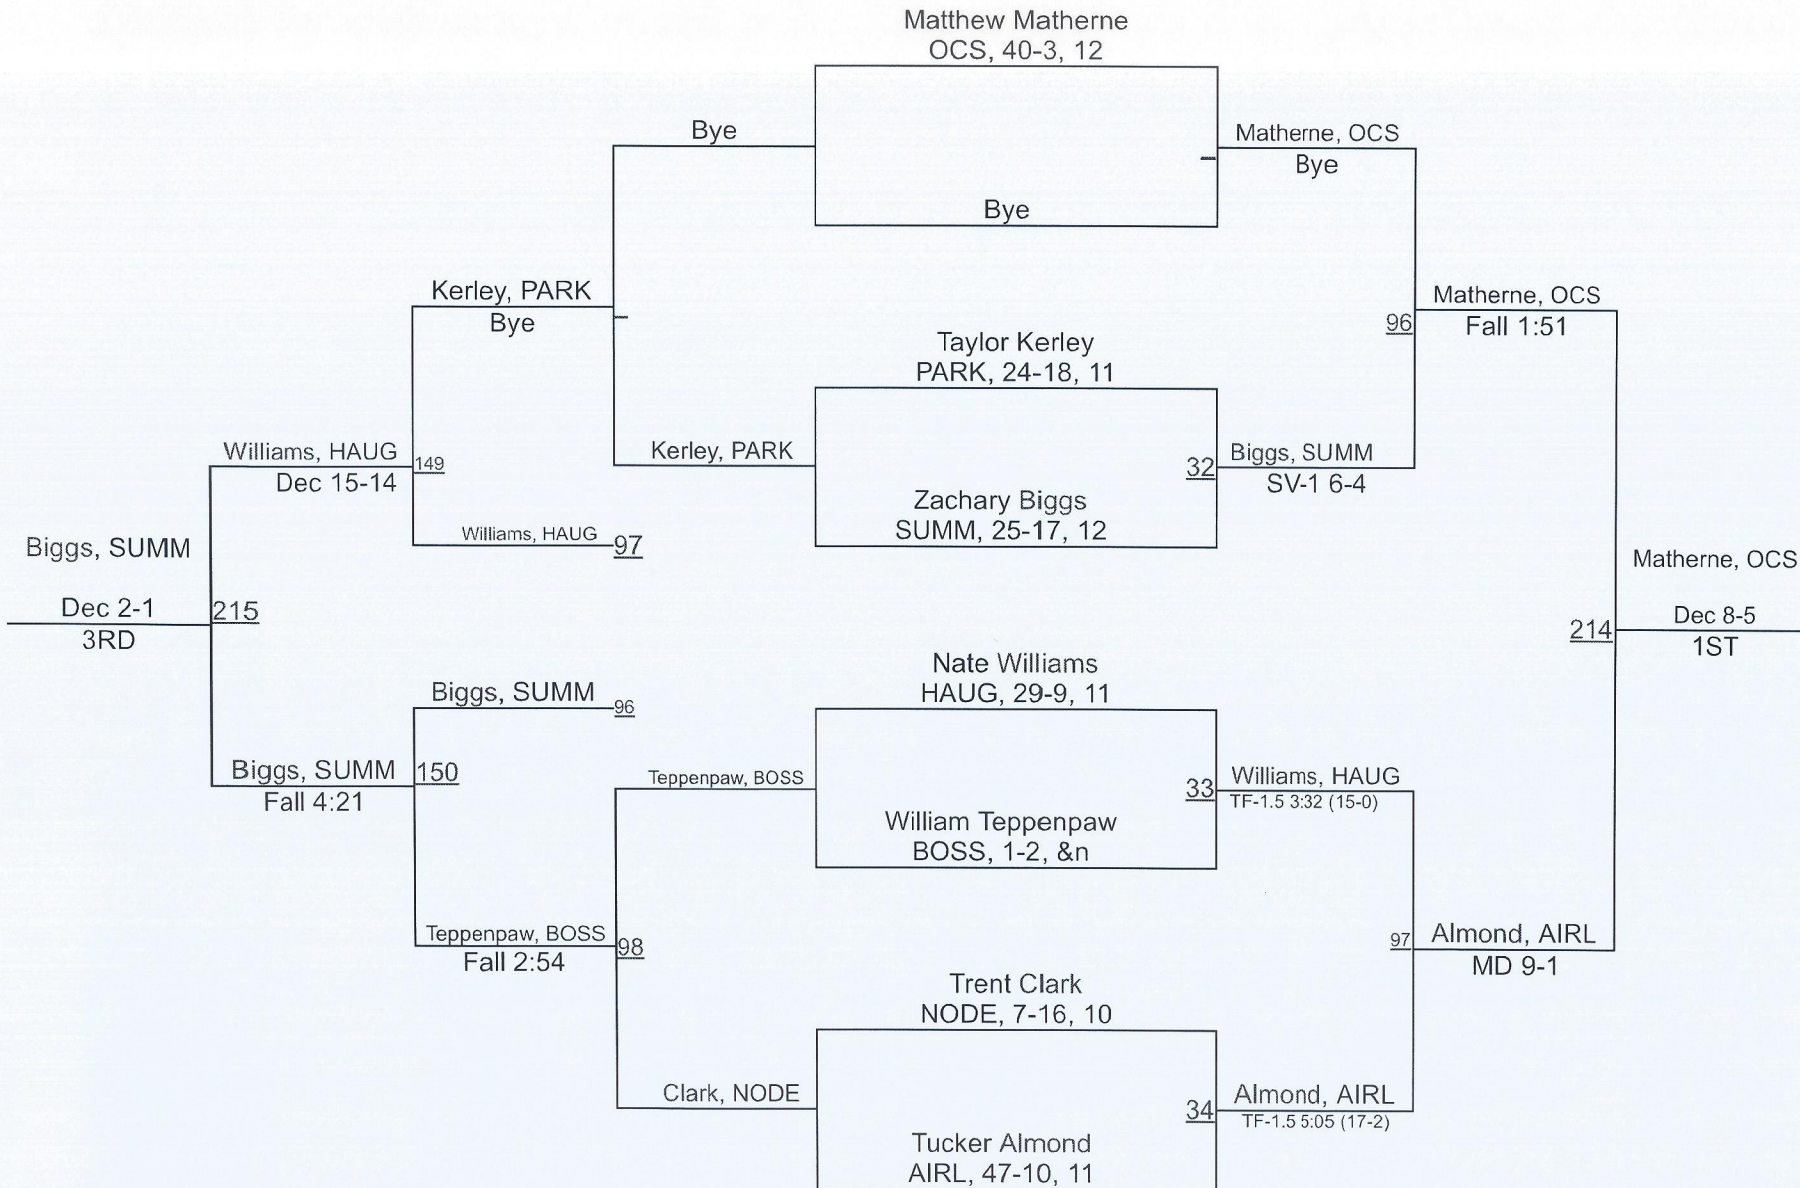

Team Scores

1	Parkway	181.0
2	Airline	176.0
3	Ouachita Christian School	140.0
4	North Desoto	112.0
5	C.E. Byrd	83.0
6	Lakeside	70.0
7	Haughton	64.5
8	Bossier	44.0
9	Evangel Christian Academy	34.0
10	Caddo Magnet	33.0
11	Huntington	23.0
12	Benton	22.0
12	Loyola College Prep	22.0
14	Northwood, SH	21.0
15	Summerfield	12.0
16	Bolton	

NWLA Regionals

132

NWLA Regionals

170

NWLA Regionals

285