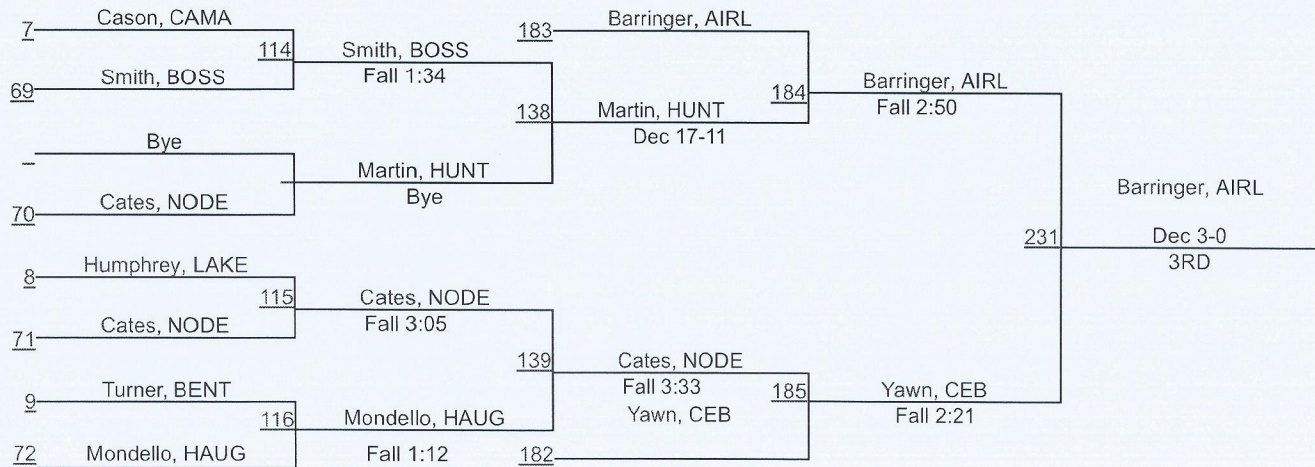

Team Scores

1	Parkway	181.0
2	Airline	176.0
3	Ouachita Christian School	140.0
4	North Desoto	112.0
5	C.E. Byrd	83.0
6	Lakeside	70.0
7	Haughton	64.5
8	Bossier	44.0
9	Evangel Christian Academy	34.0
10	Caddo Magnet	33.0
11	Huntington	23.0
12	Benton	22.0
12	Loyola College Prep	22.0
14	Northwood, SH	21.0
15	Summerfield	12.0
16	Bolton	

NWLA Regionals

132

NWLA Regionals

170

NWLA Regionals

285