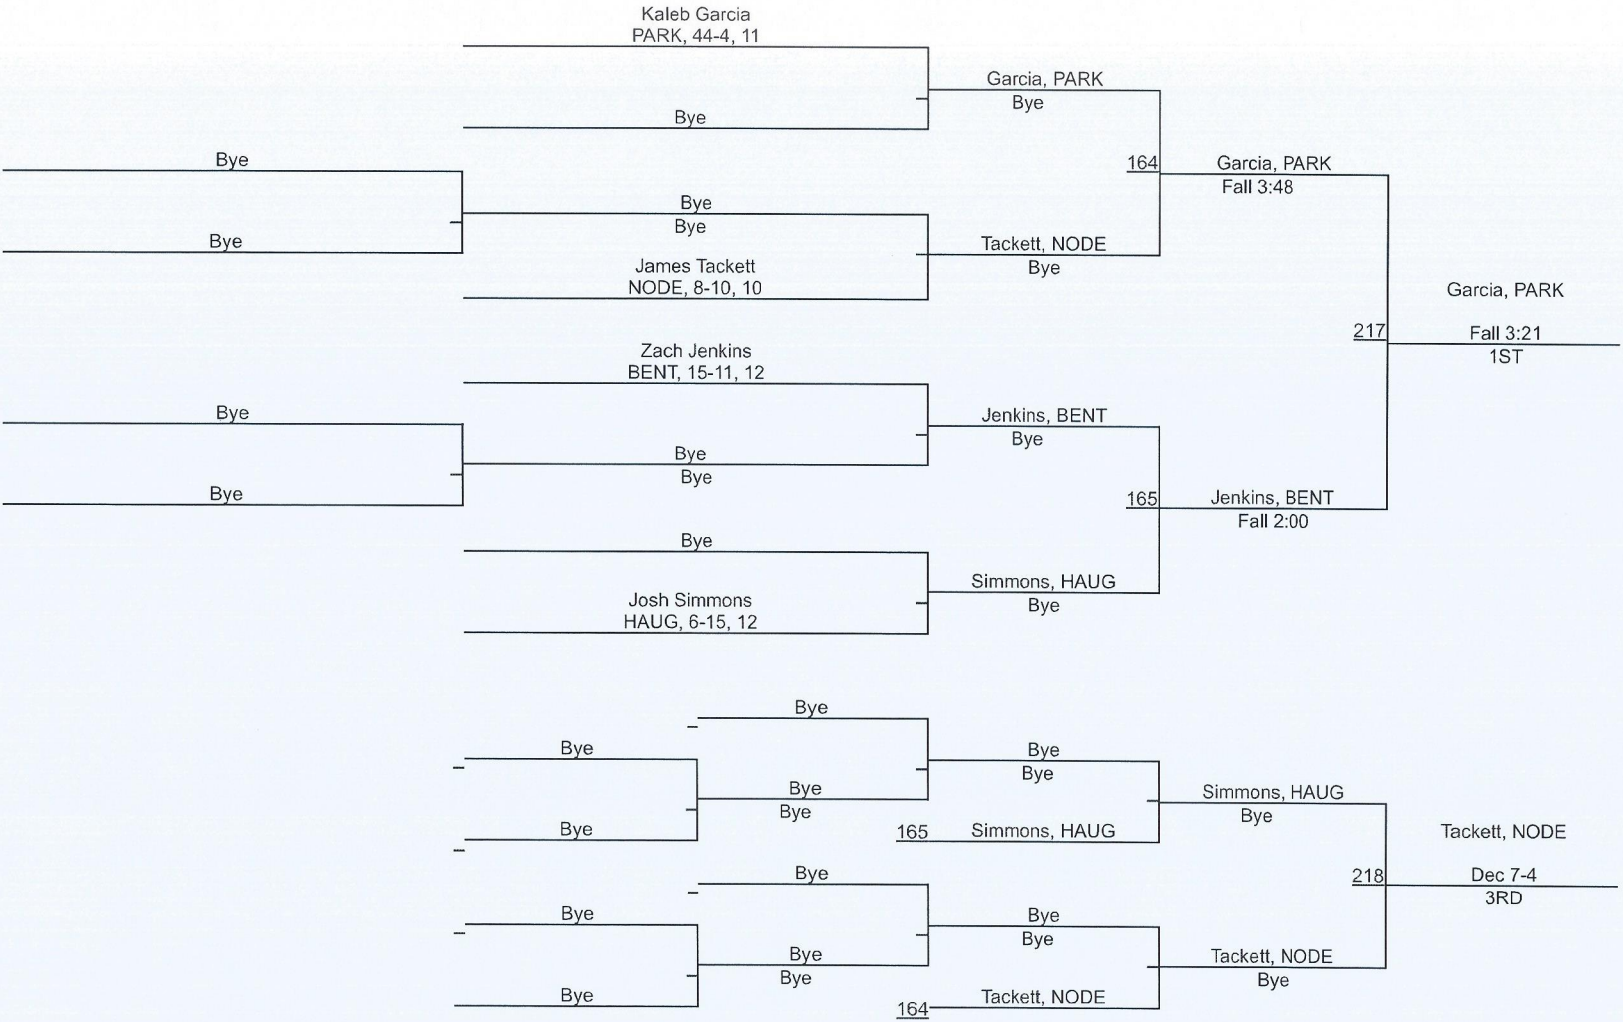

Northwest Louisiana Regionals

145

Northwest Louisiana Regionals

152

Northwest Louisiana Regionals

Northwest Louisiana Regionals

Northwest Louisiana Regionals

Northwest Louisiana Regionals