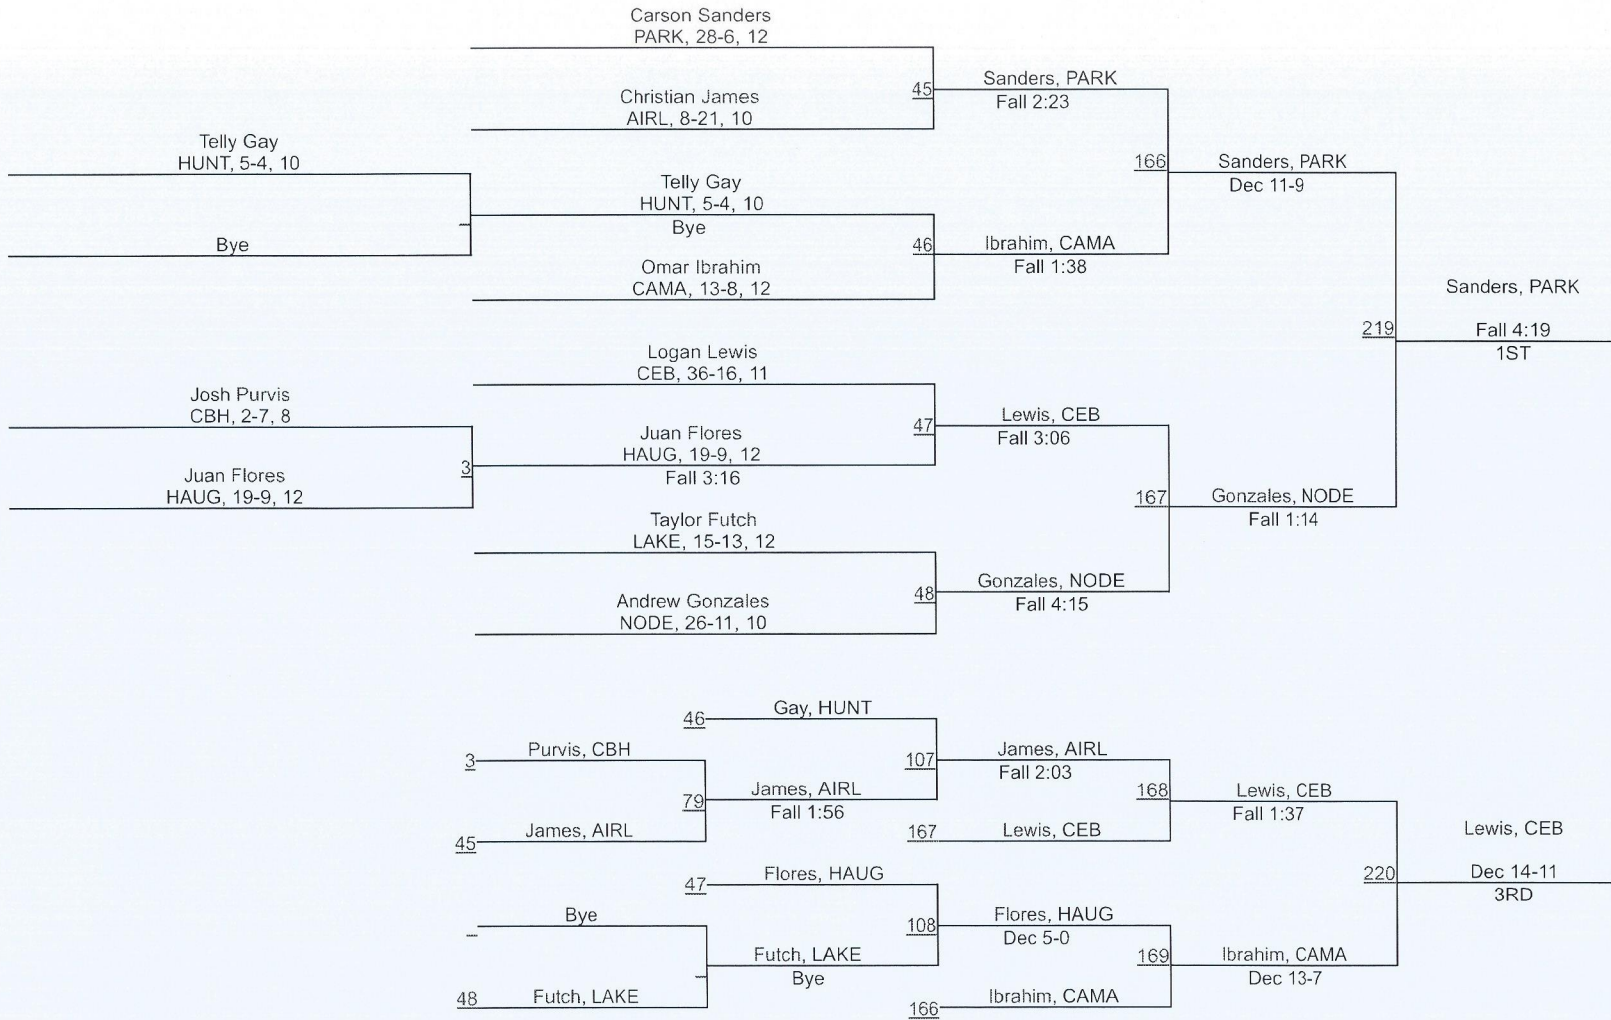

Northwest Louisiana Regionals

145

Northwest Louisiana Regionals

152

Northwest Louisiana Regionals

Northwest Louisiana Regionals

Northwest Louisiana Regionals

Northwest Louisiana Regionals

220

Northwest Louisiana Regionals

285