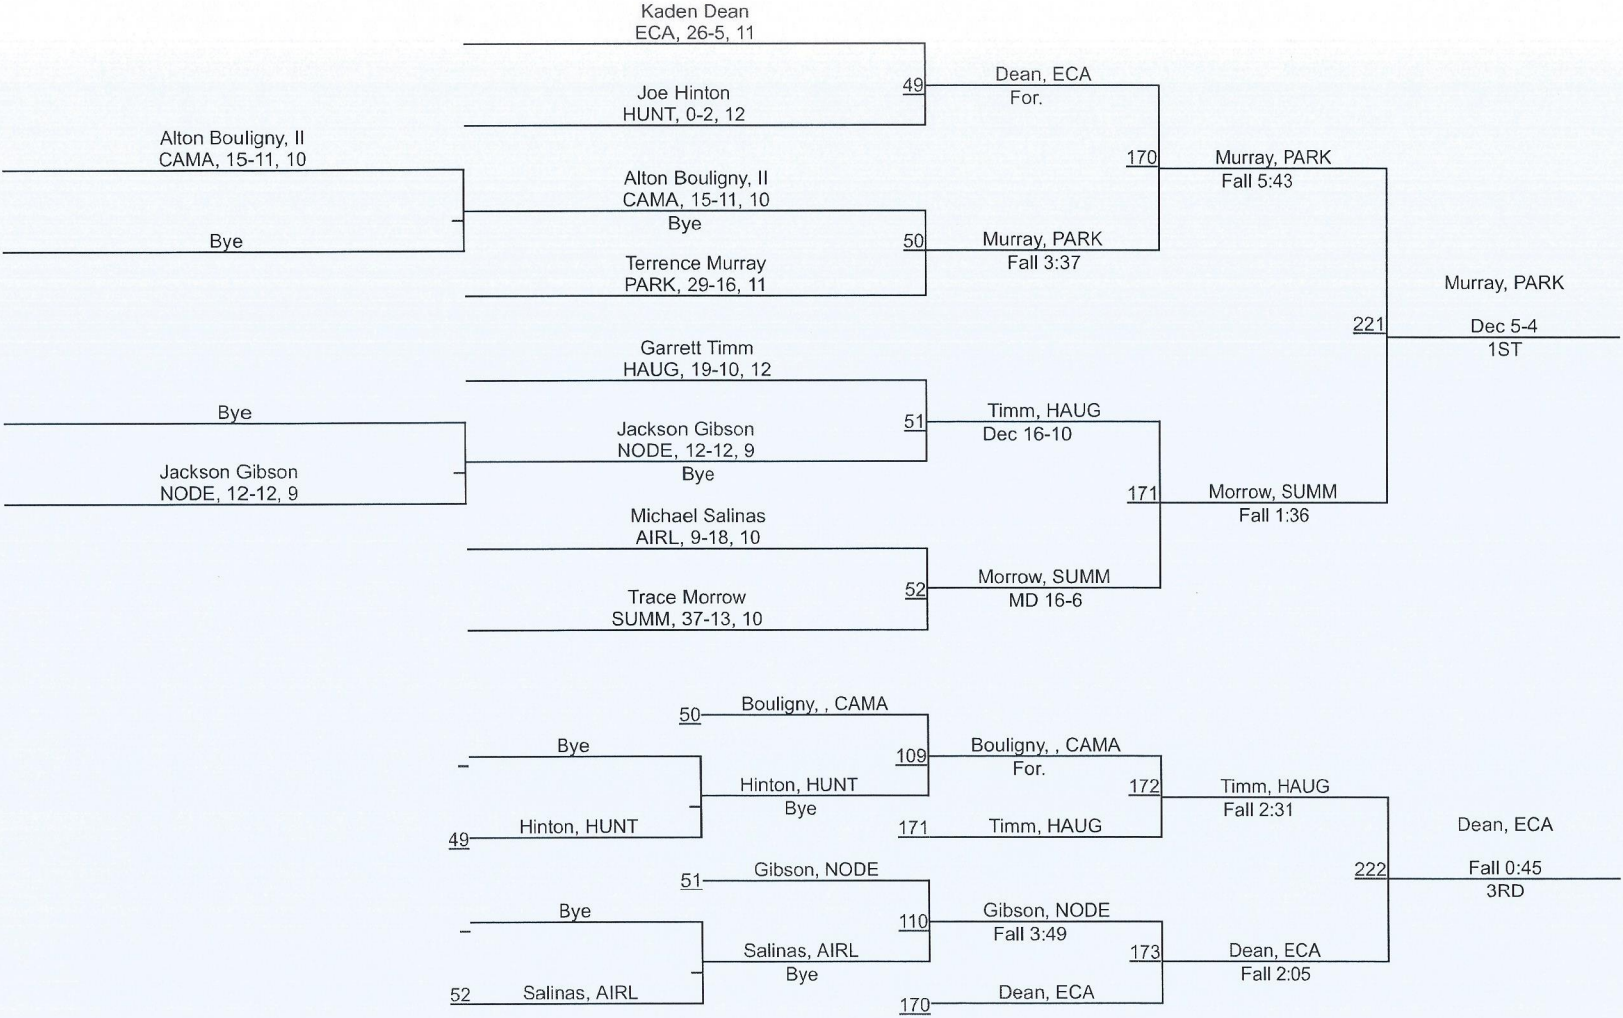

Northwest Louisiana Regionals

145

Northwest Louisiana Regionals

152

Northwest Louisiana Regionals

Northwest Louisiana Regionals

Northwest Louisiana Regionals

Northwest Louisiana Regionals