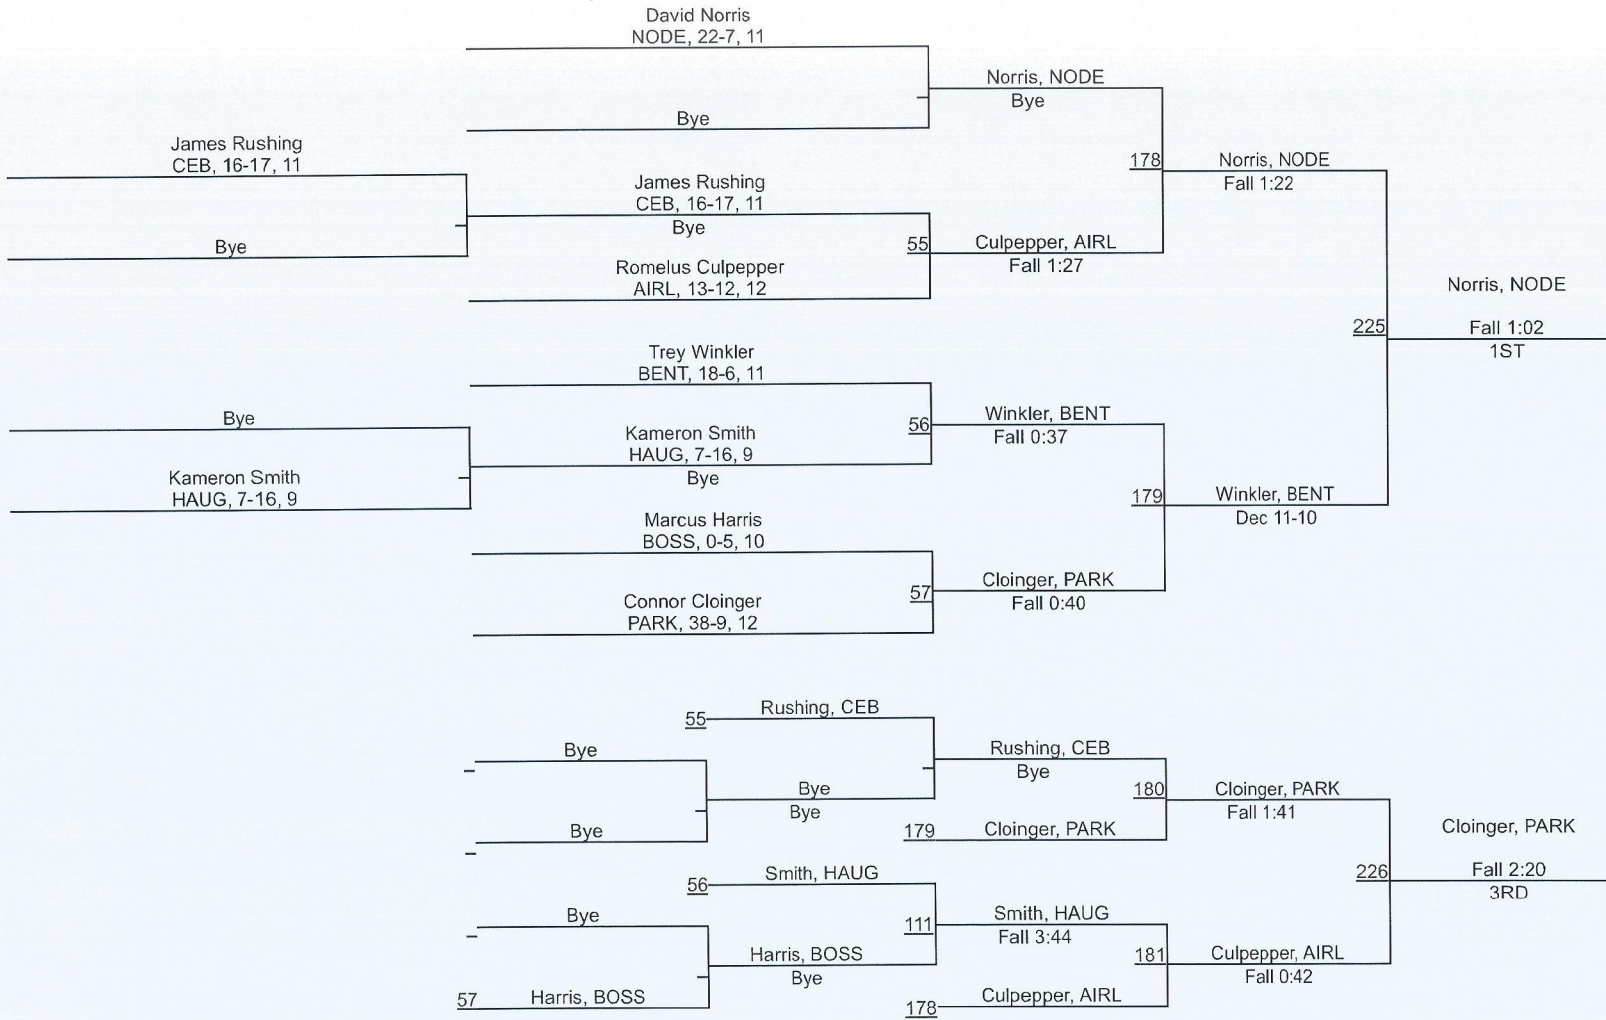

Northwest Louisiana Regionals

220