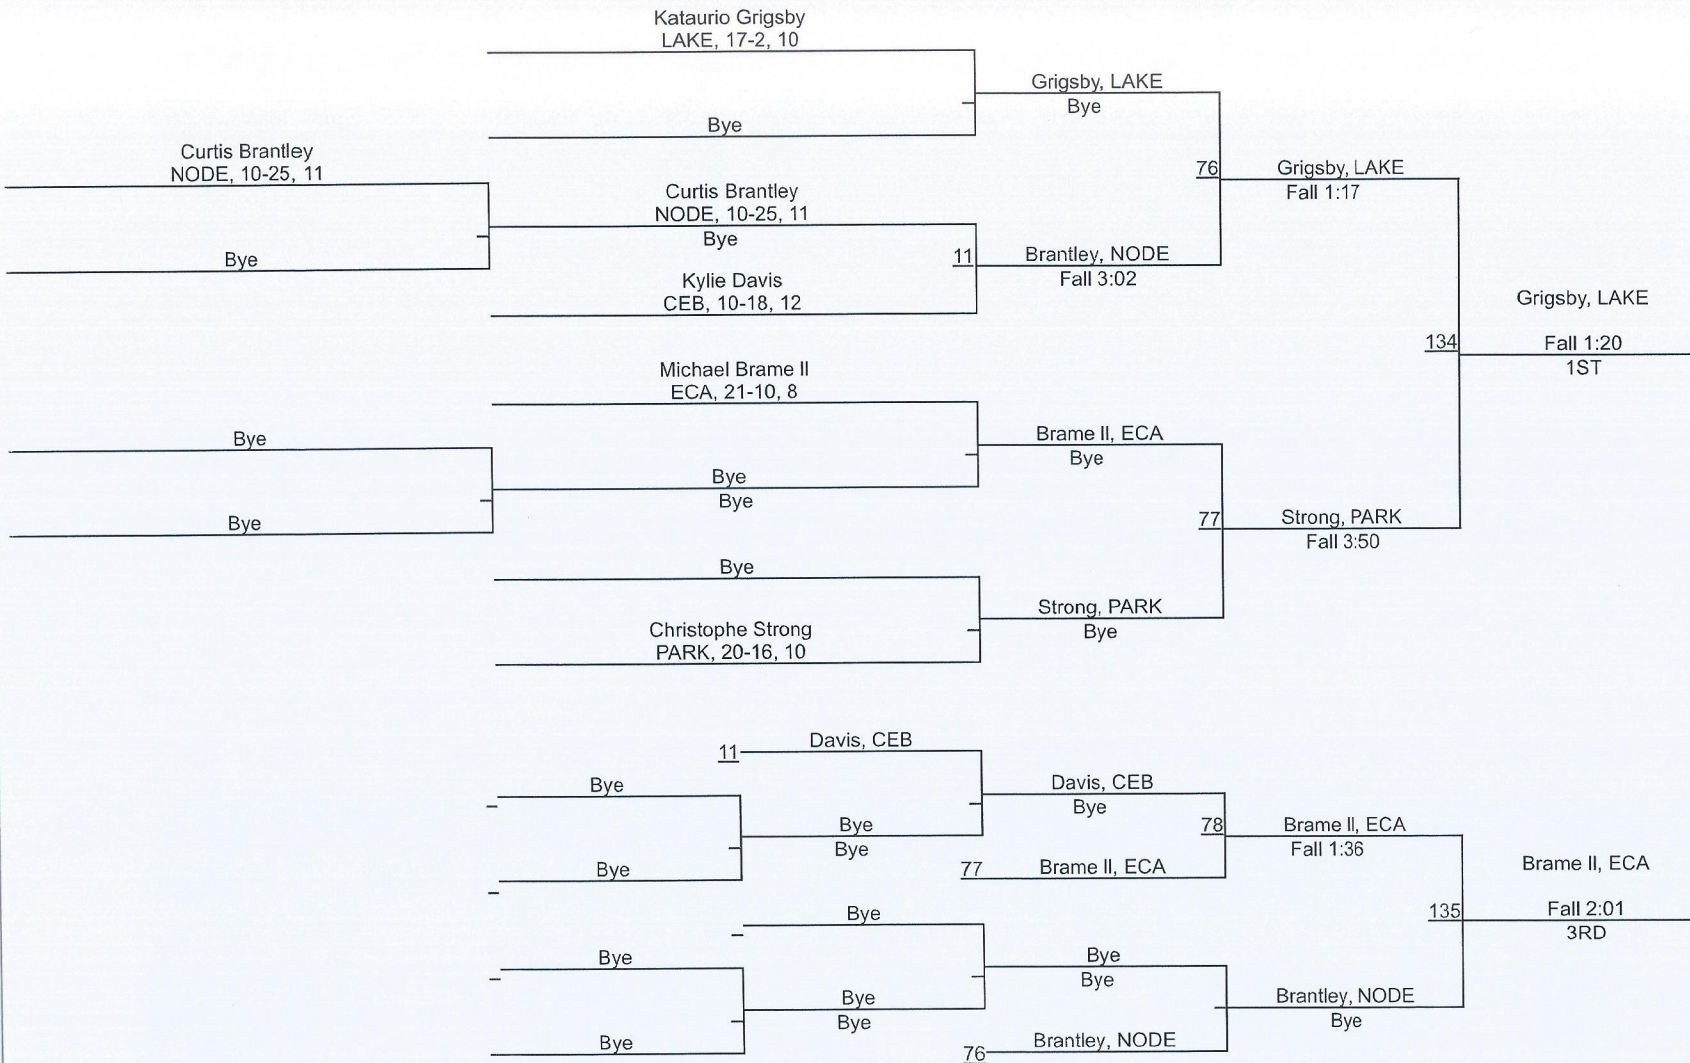

Northwest Louisiana Regionals

113