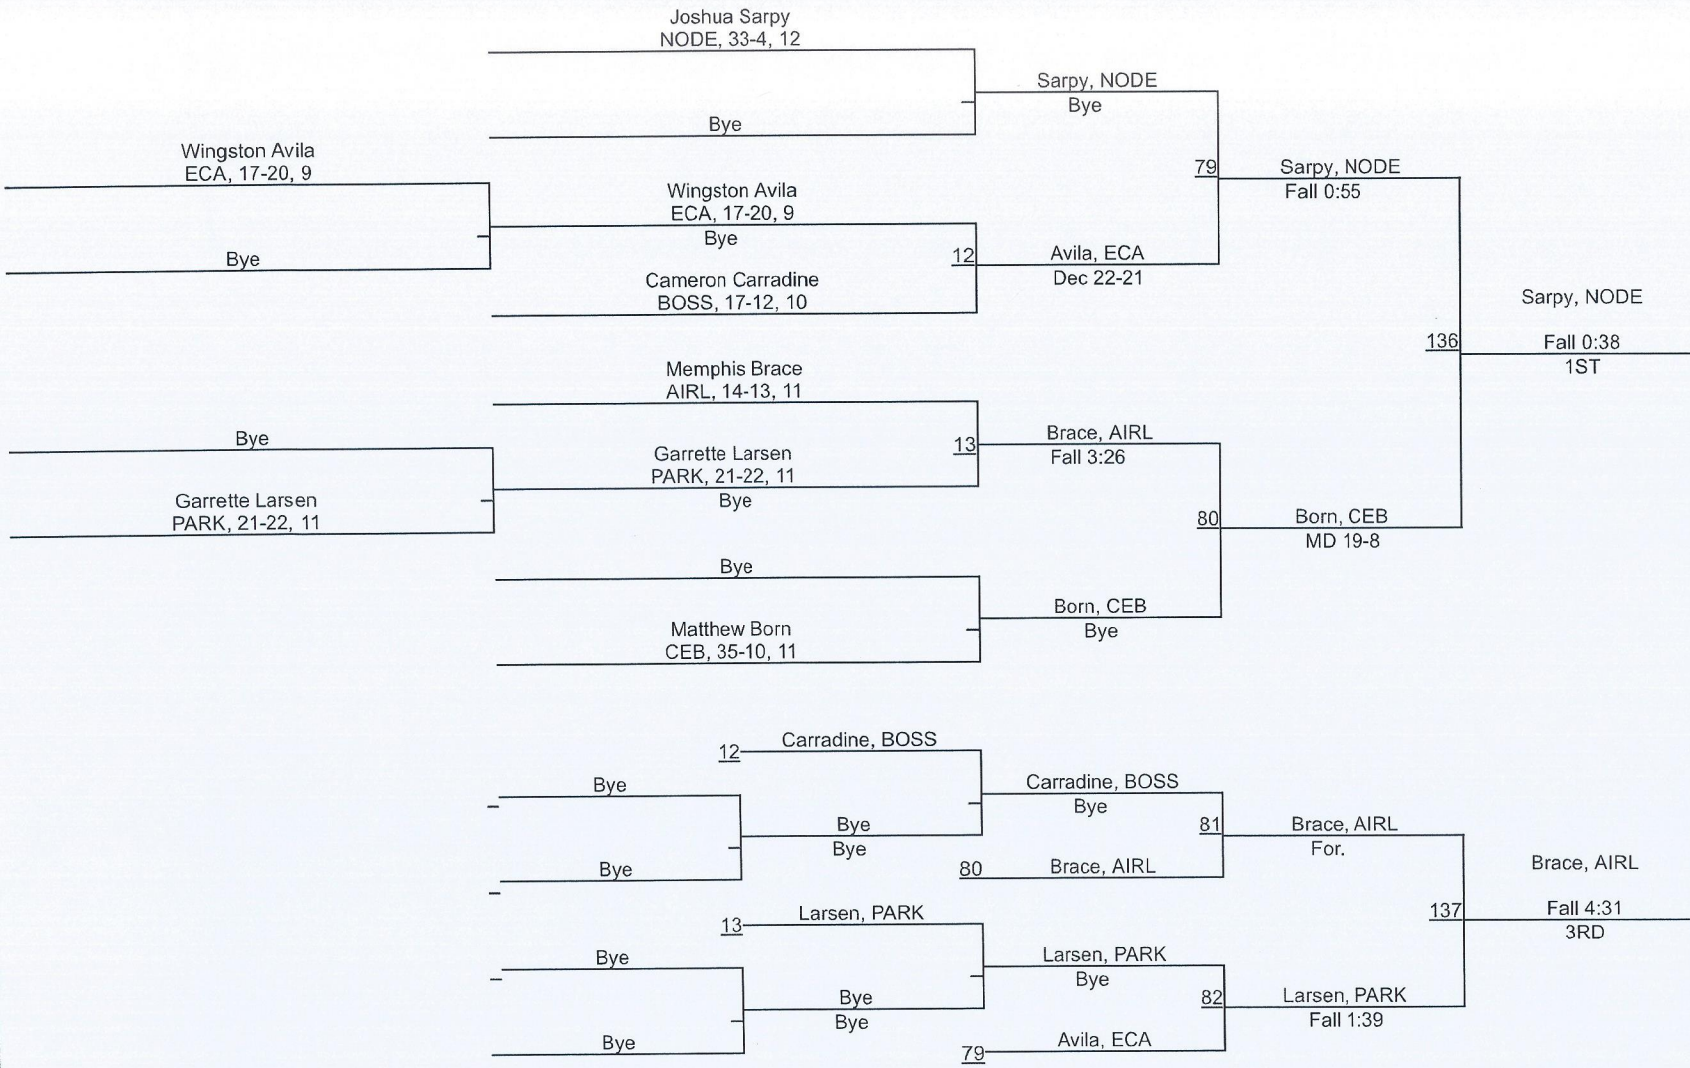

Northwest Louisiana Regionals

120