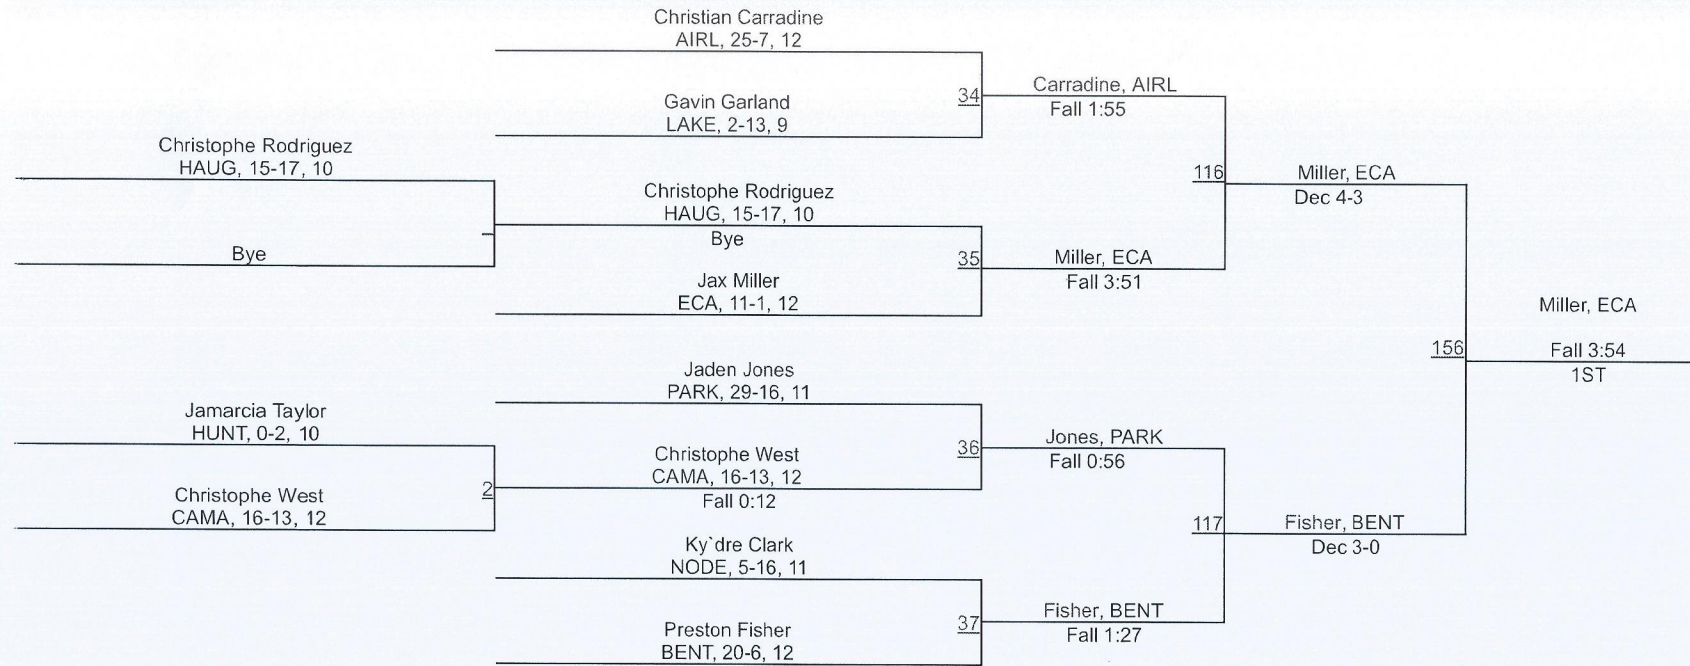

Northwest Louisiana Regionals

220