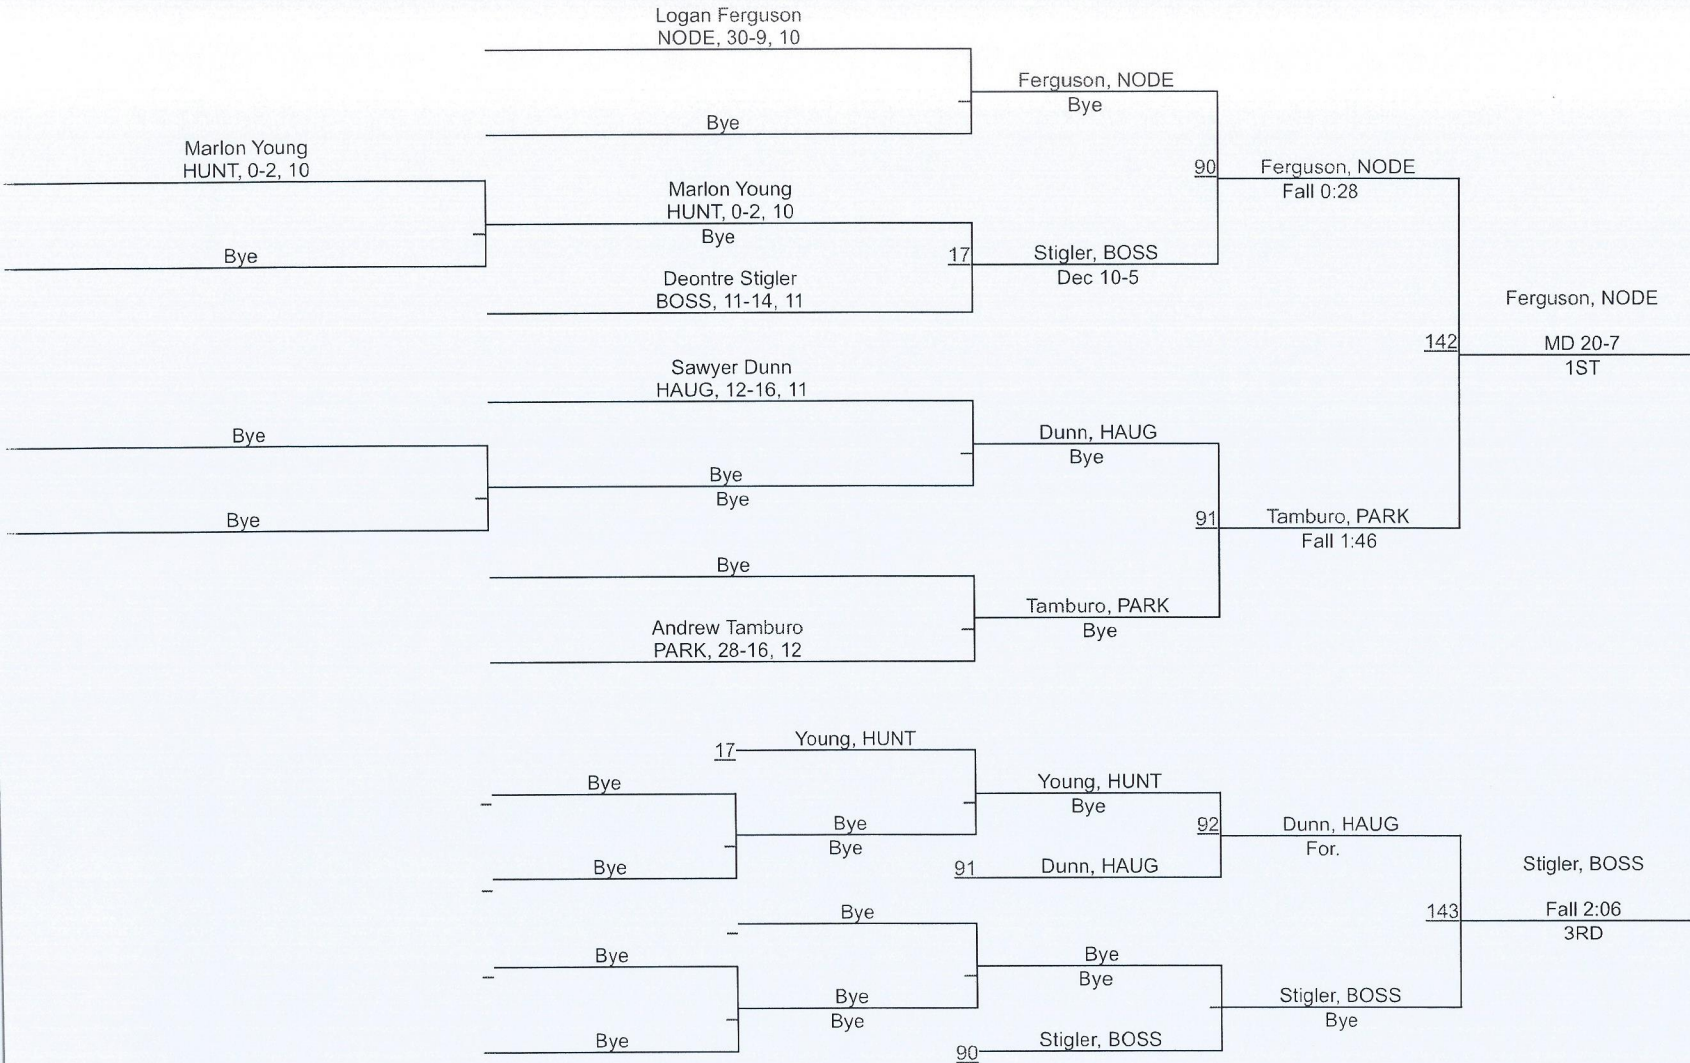

Northwest Louisiana Regionals

138