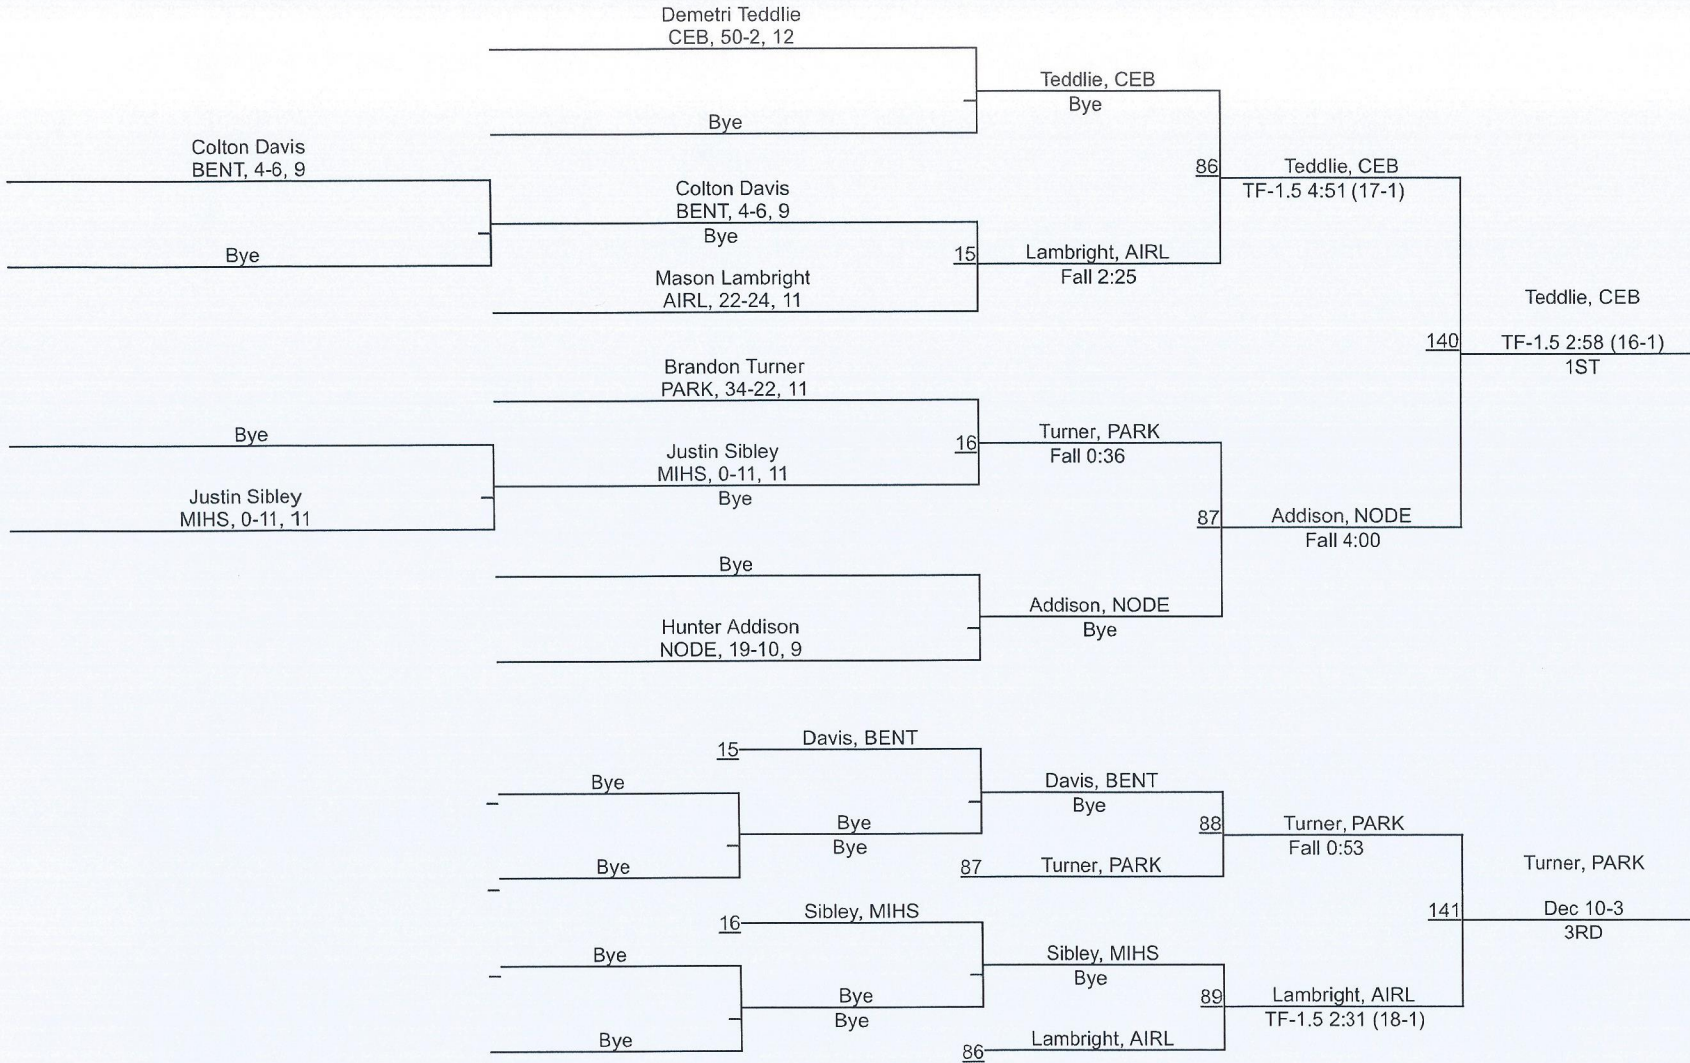

Northwest Louisiana Regionals