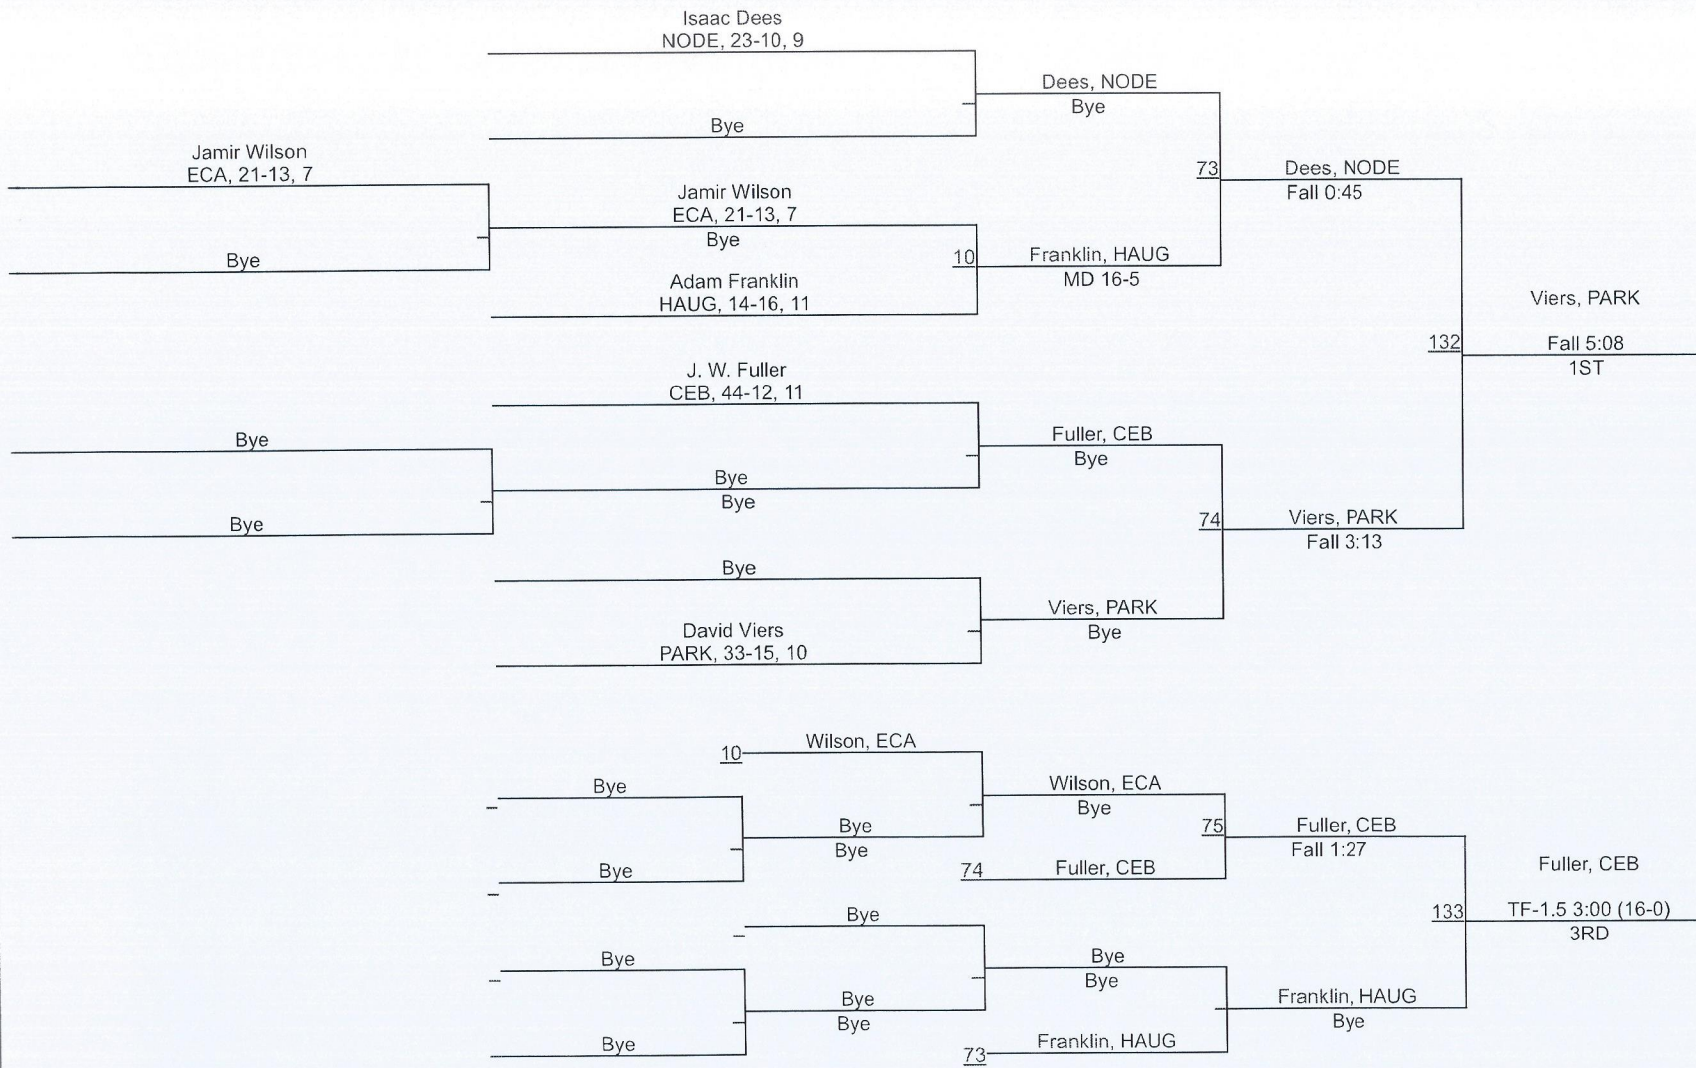

# Northwest Louisiana Regionals

106