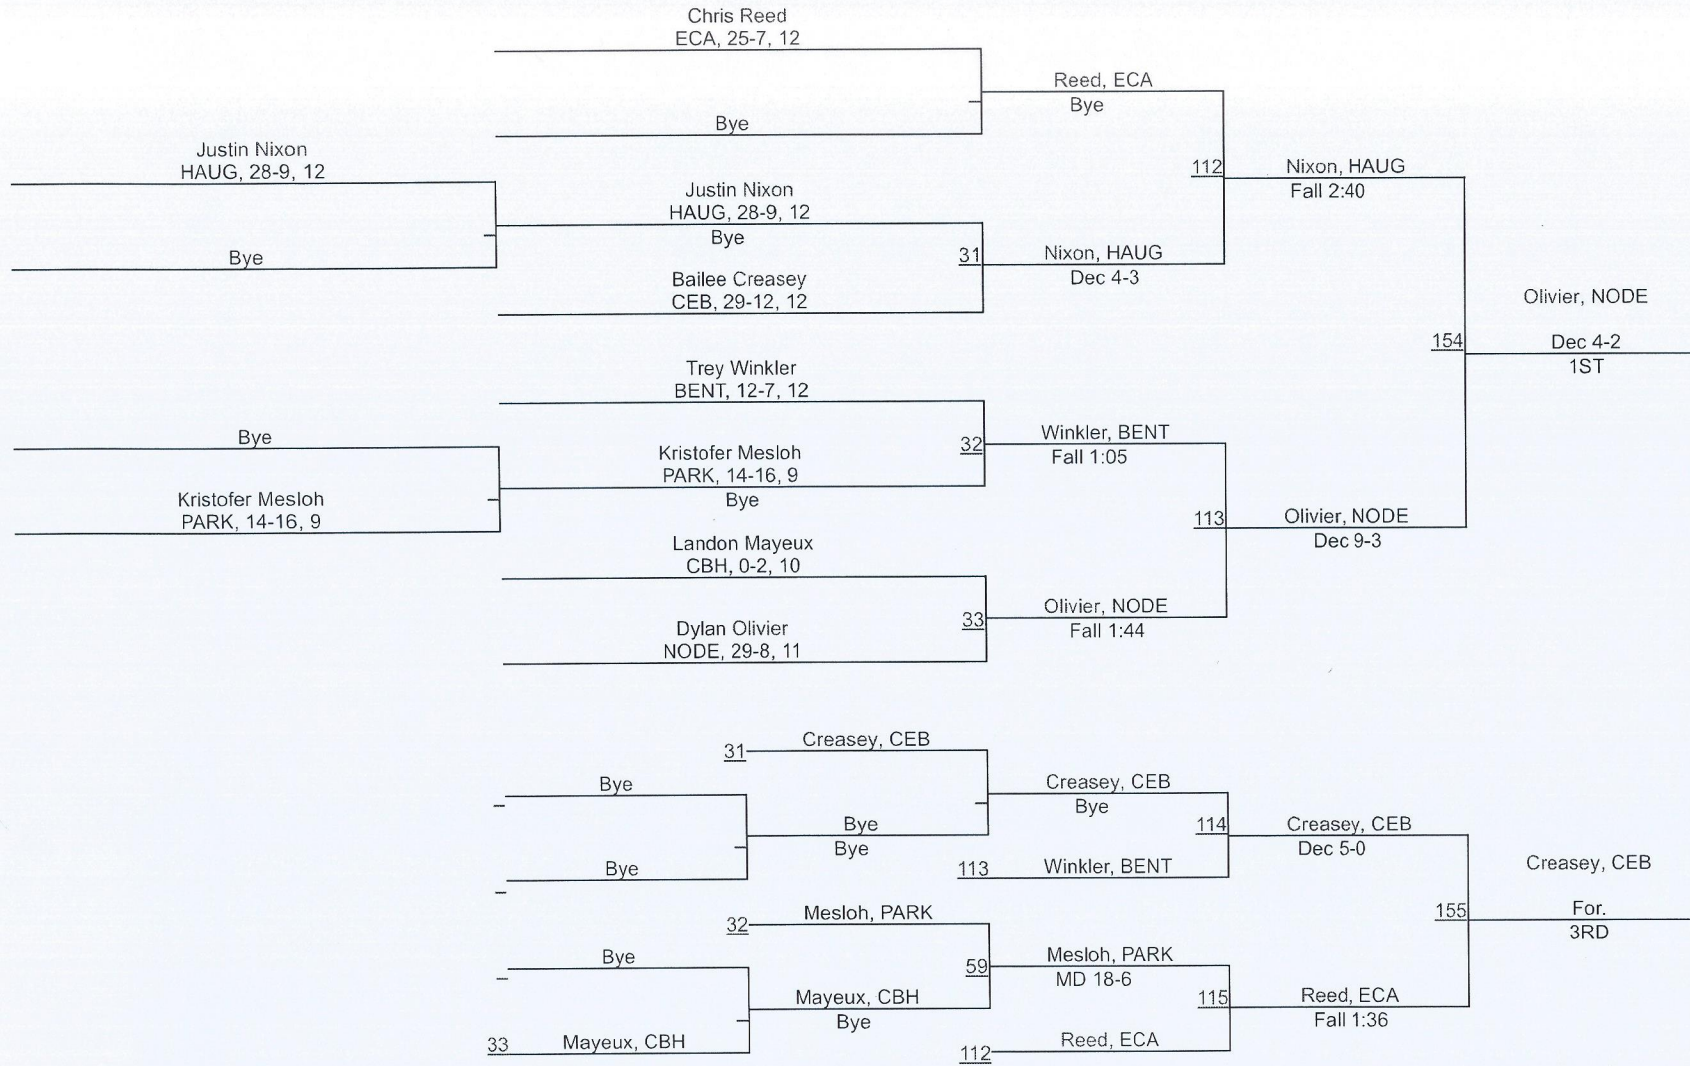

# Northwest Louisiana Regionals

170

# Northwest Louisiana Regionals

195