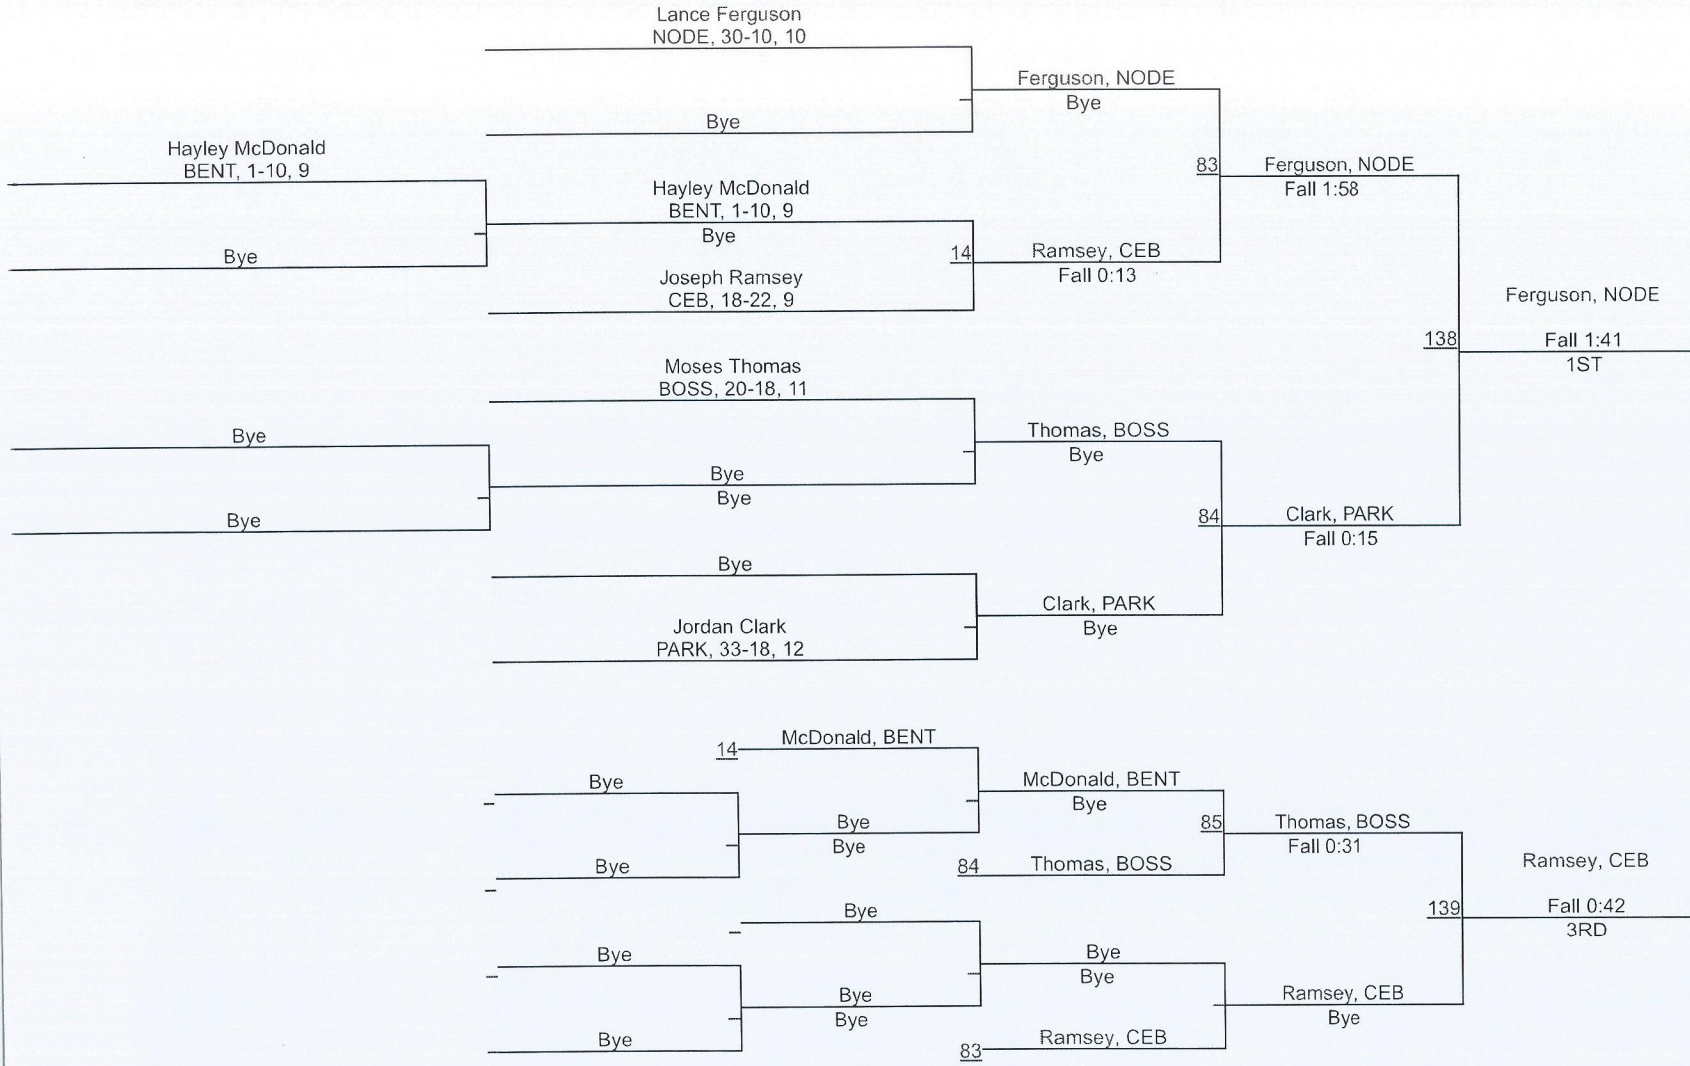

Northwest Louisiana Regionals

126