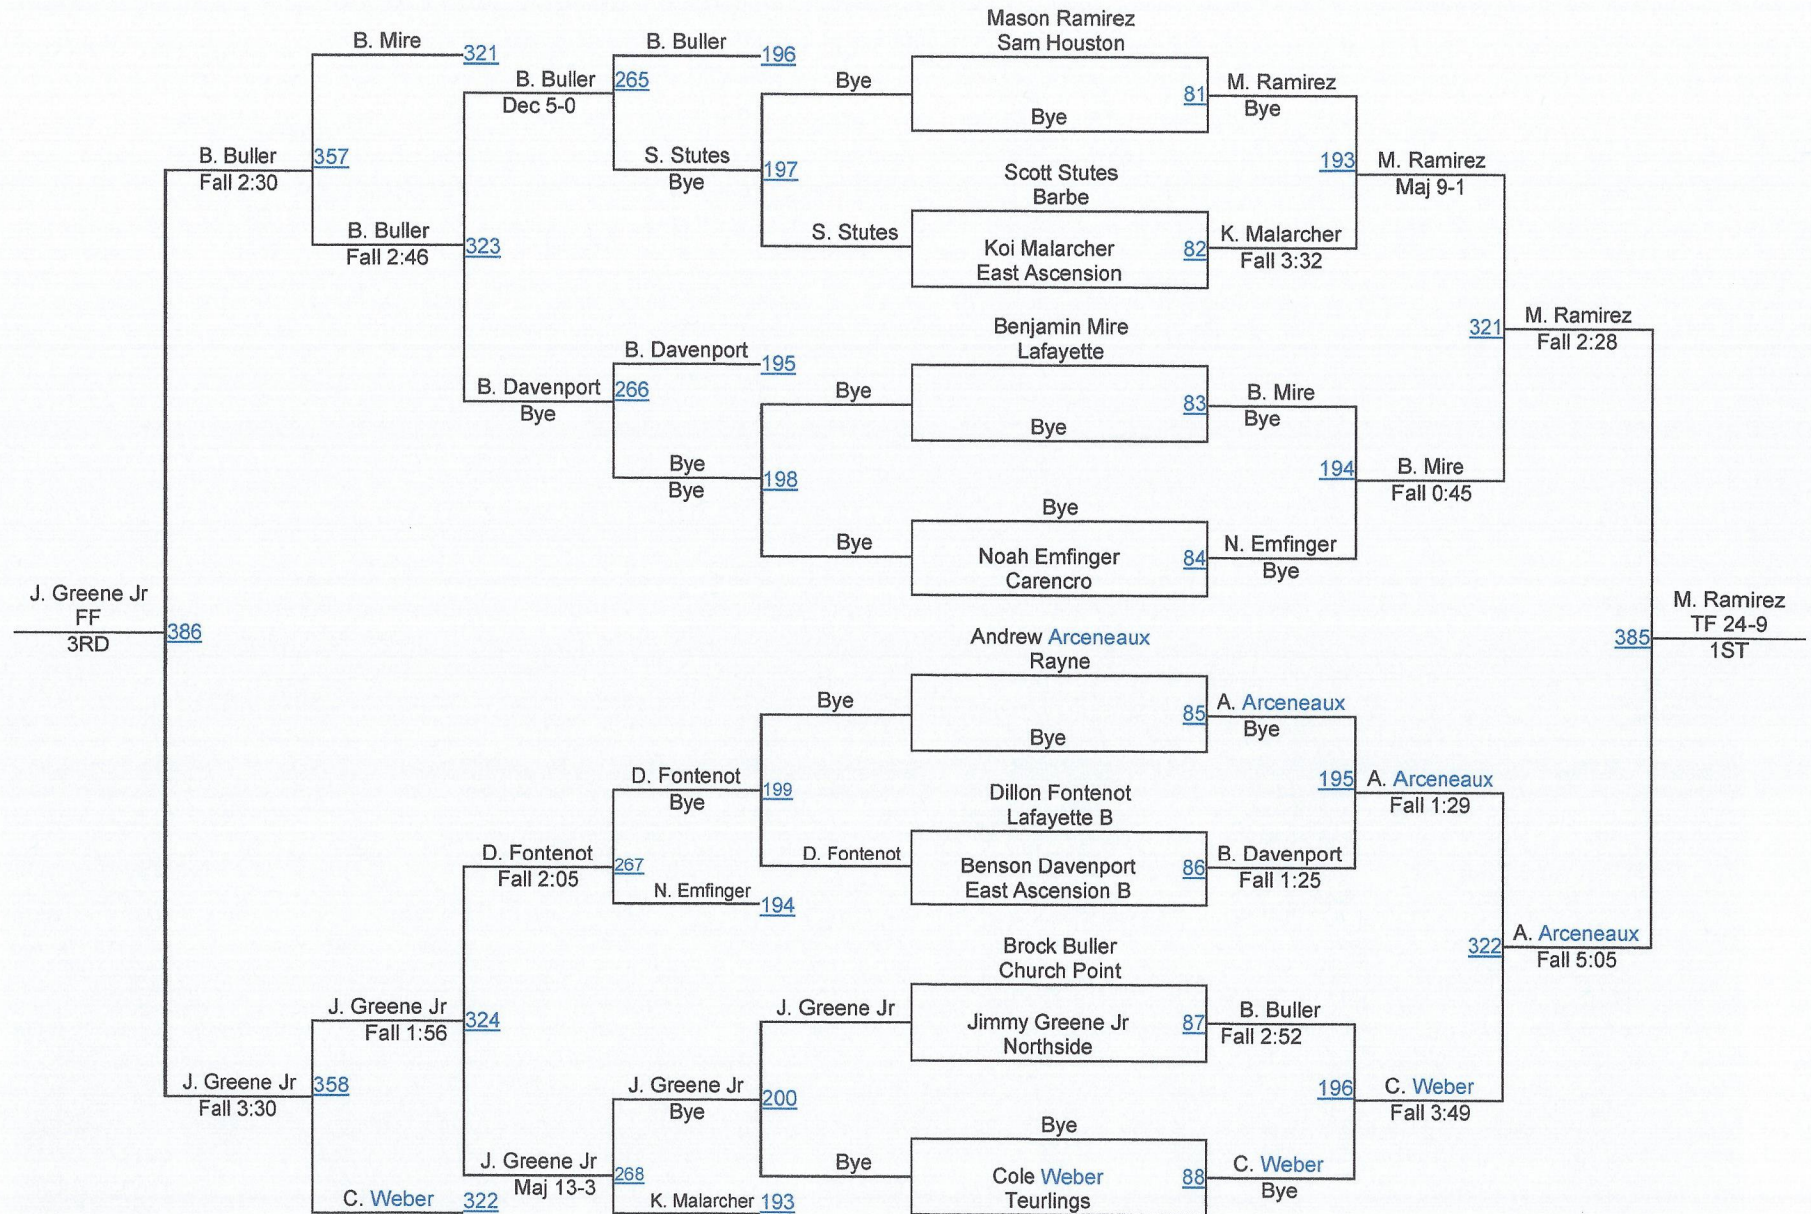

2014 Rayne Invitational Tournament

High School 182