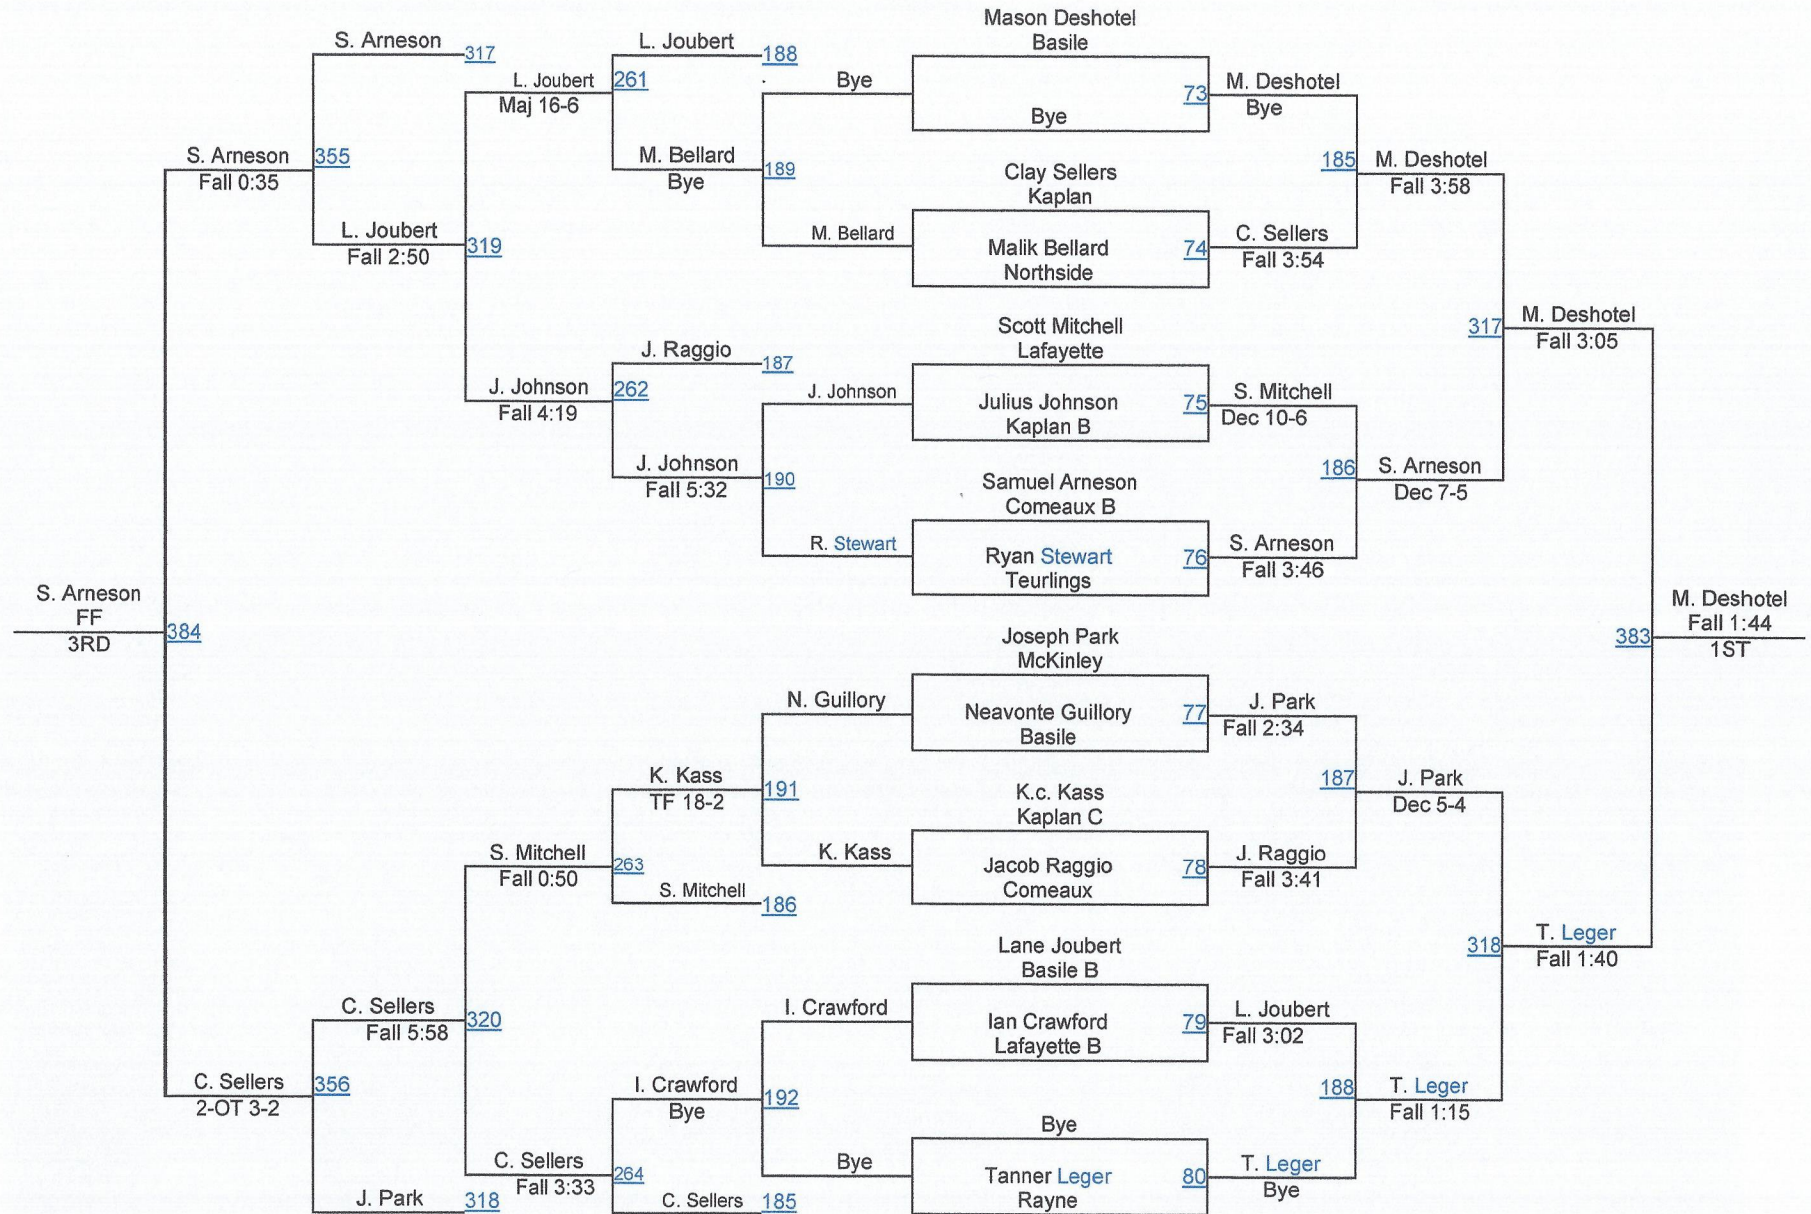

2014 Rayne Invitational Tournament

High School 145

2014 Rayne Invitational Tournament

High School 152

2014 Rayne Invitational Tournament

High School 160

2014 Rayne Invitational Tournament

High School 170