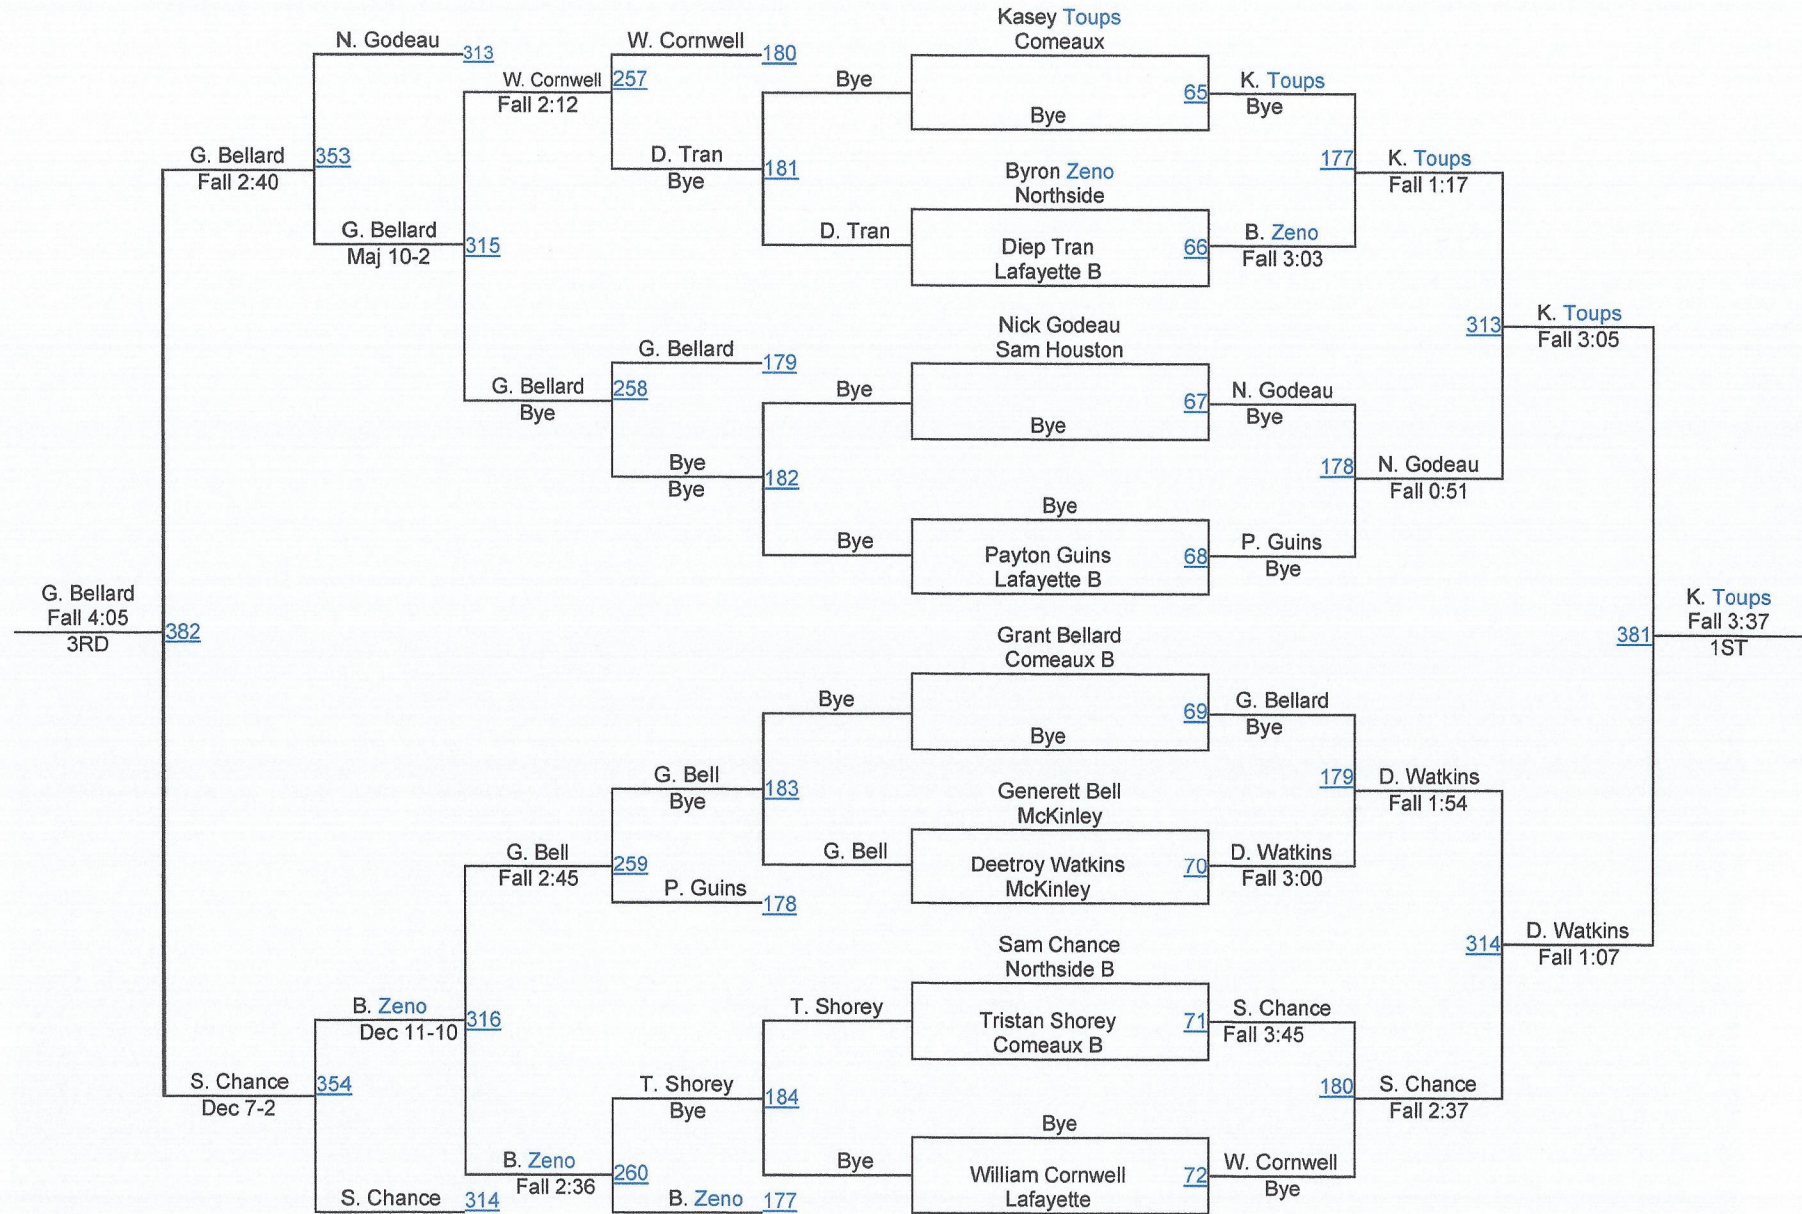

2014 Rayne Invitational Tournament

High School 145

2014 Rayne Invitational Tournament

High School 152

2014 Rayne Invitational Tournament

High School 160

2014 Rayne Invitational Tournament

High School 170