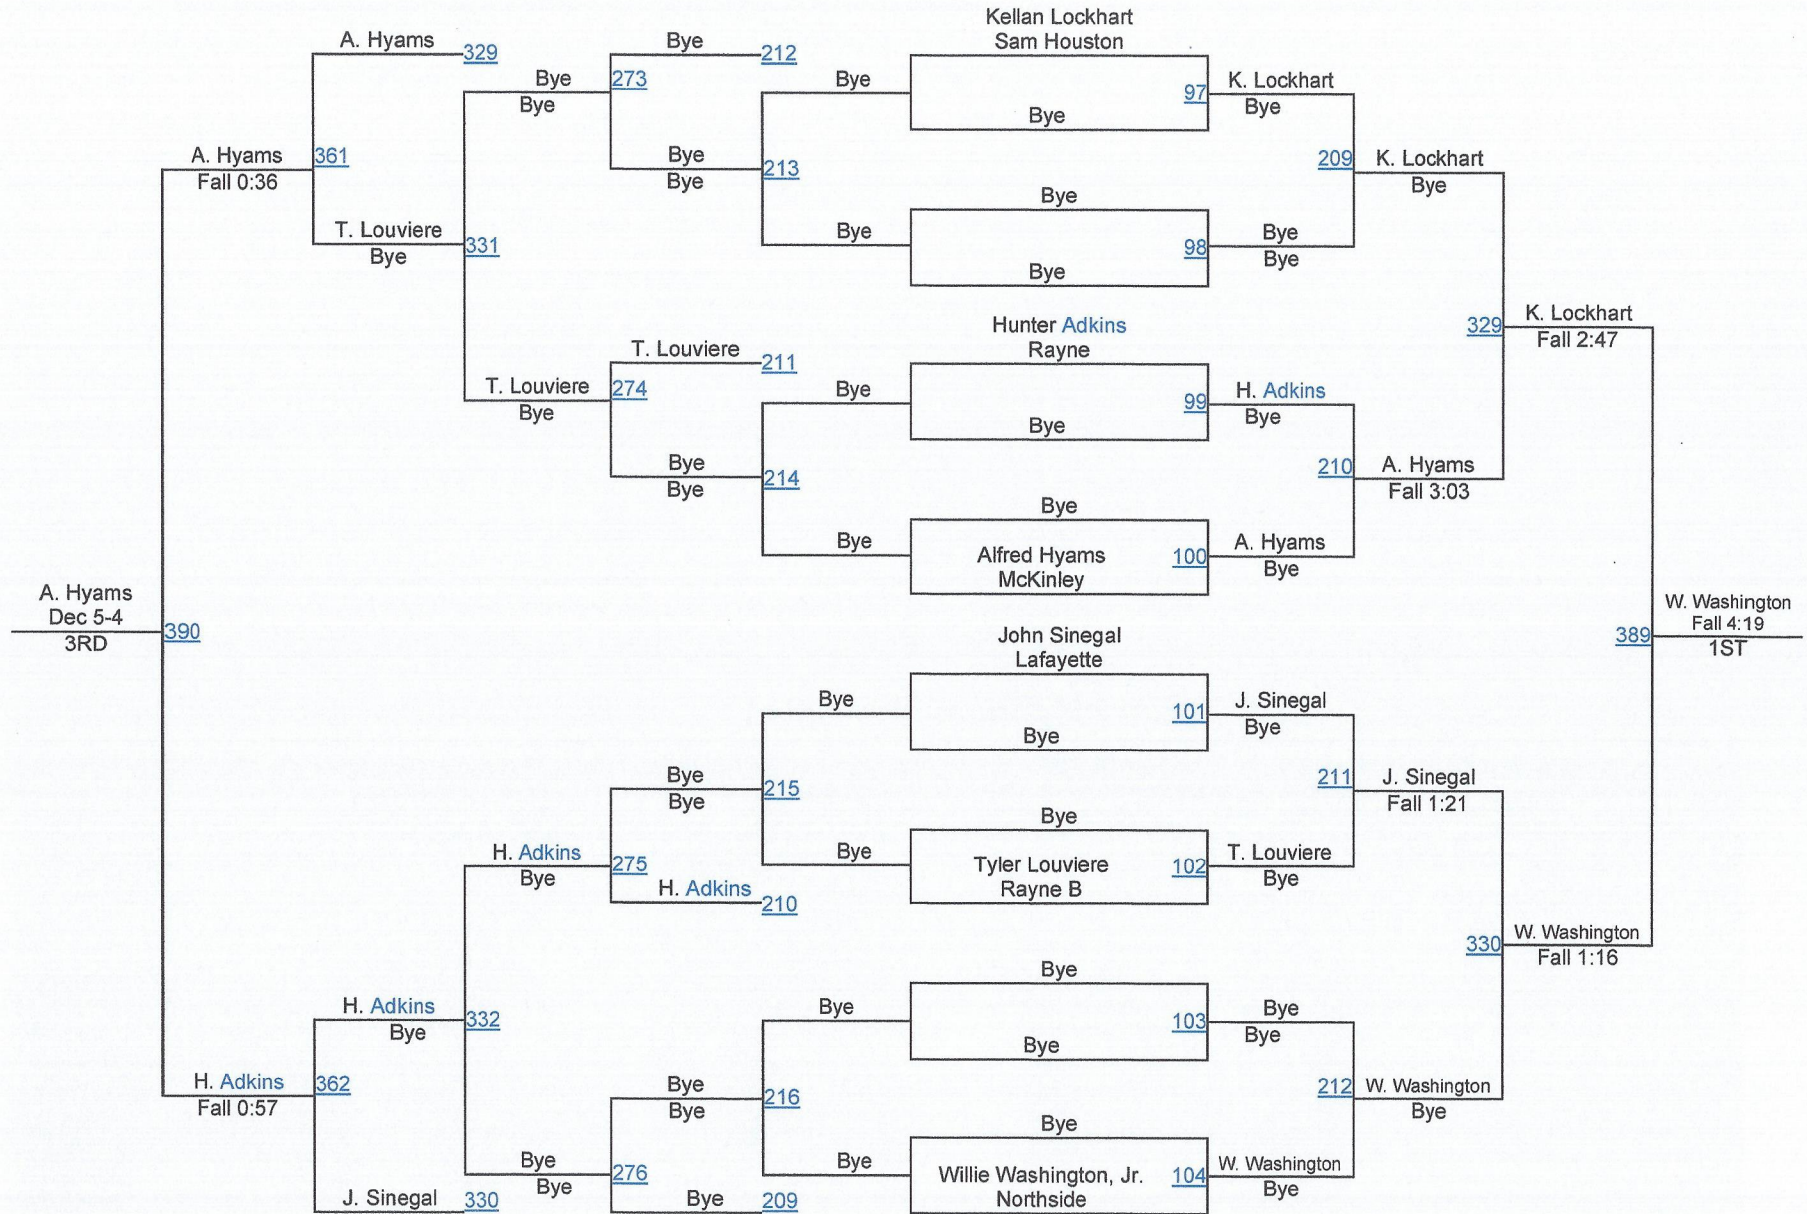

2014 Rayne Invitational Tournament

High School 145

2014 Rayne Invitational Tournament

High School 152

2014 Rayne Invitational Tournament

High School 160

2014 Rayne Invitational Tournament

High School 170

2014 Rayne Invitational Tournament

High School 182

2014 Rayne Invitational Tournament

High School 195

2014 Rayne Invitational Tournament

High School 220

2014 Rayne Invitational Tournament

High School 285