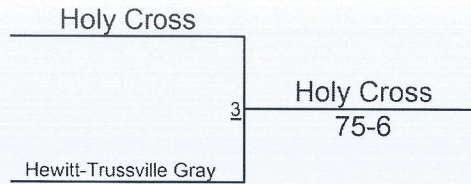

2020 Southeastern Duals Bracket

Round 1

Round 2

Round 3

TEAMS

Holy Cross

Central

Thompson HS Black

Hewitt-Trussville Gray

Thompson HS Black

1ST

Holy Cross

2ND

Central

3RD

Hewitt-Trussville Gray

4TH