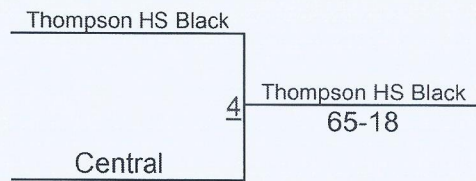

2020 Southeastern Duals Bracket

Round 1

Round 2

Round 3

TEAMS

Holy Cross

Central

Thompson HS Black

Hewitt-Trussville Gray

Thompson HS Black

1ST

Holy Cross

2ND

Central

3RD

Hewitt-Trussville Gray

4TH