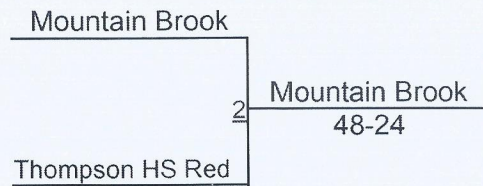

2020 Southeastern Duals Bracket

Round 1