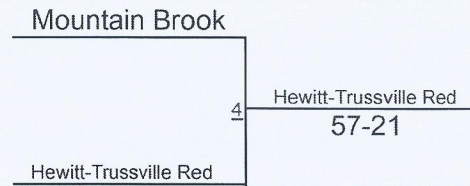

2020 Southeastern Duals Bracket

Round 1

Round 2

Round 3

TEAMS

- Brother Martin
- Hewitt-Trussville Red
- Mountain Brook
- Thompson HS Red

- Brother Martin

  1ST
- Hewitt-Trussville Red

  2ND
- Mountain Brook

  3RD
- Thompson HS Red

  4TH