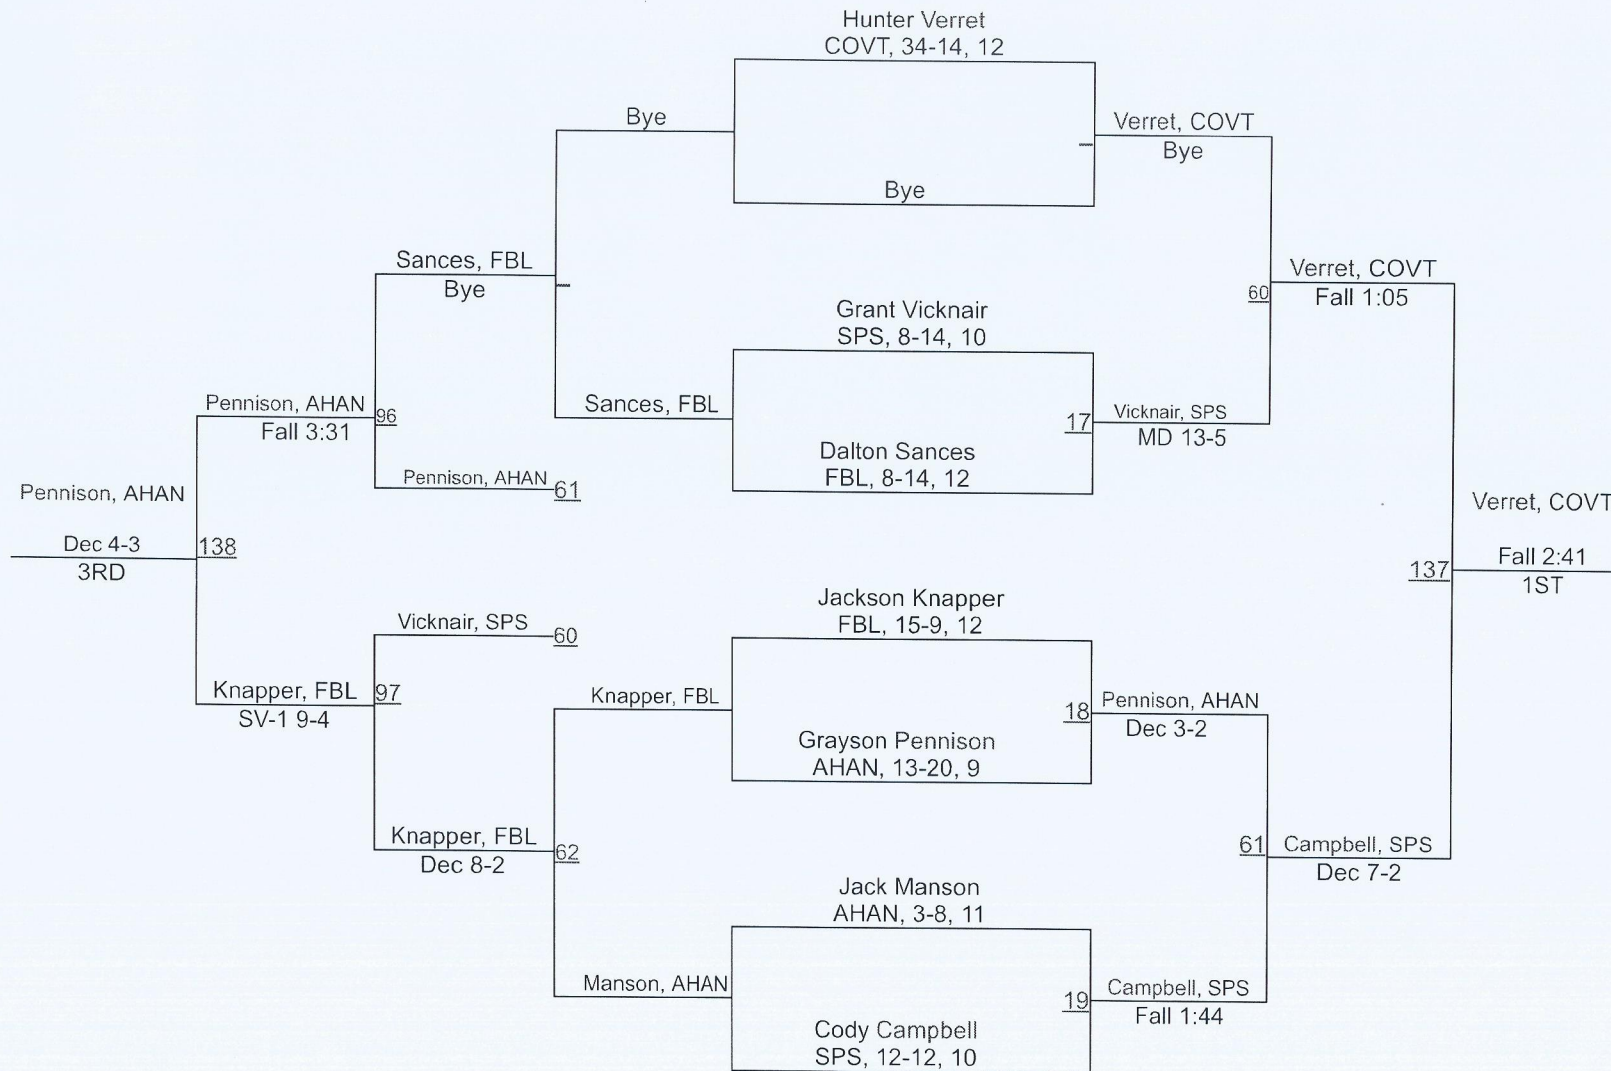

2019 St. Tammany Parish Tournament

138