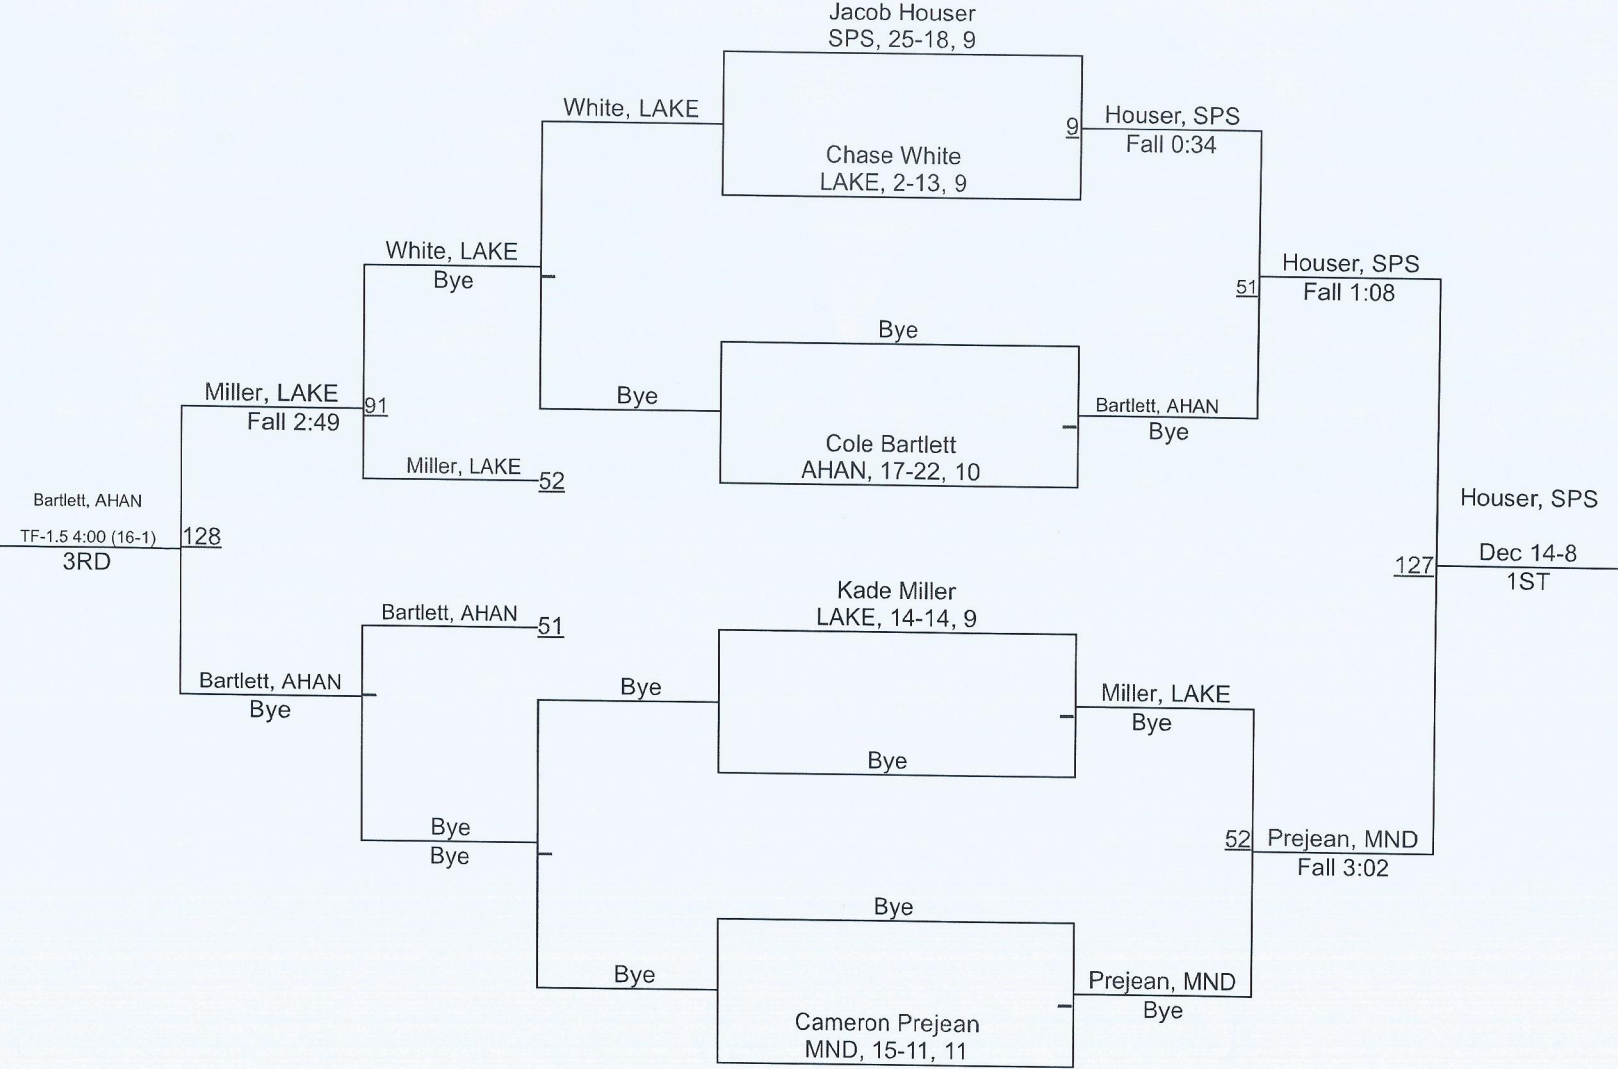

1	St. Paul`s	291.0
2	Hannan	183.5
3	Covington	112.0
4	Fontainebleau	108.0
5	Lakeshore	58.0
6	Mandeville	51.0
7	Pearl River	8.5

2019 St. Tammany Parish Tournament

2019 St. Tammany Parish Tournament

2019 St. Tammany Parish Tournament