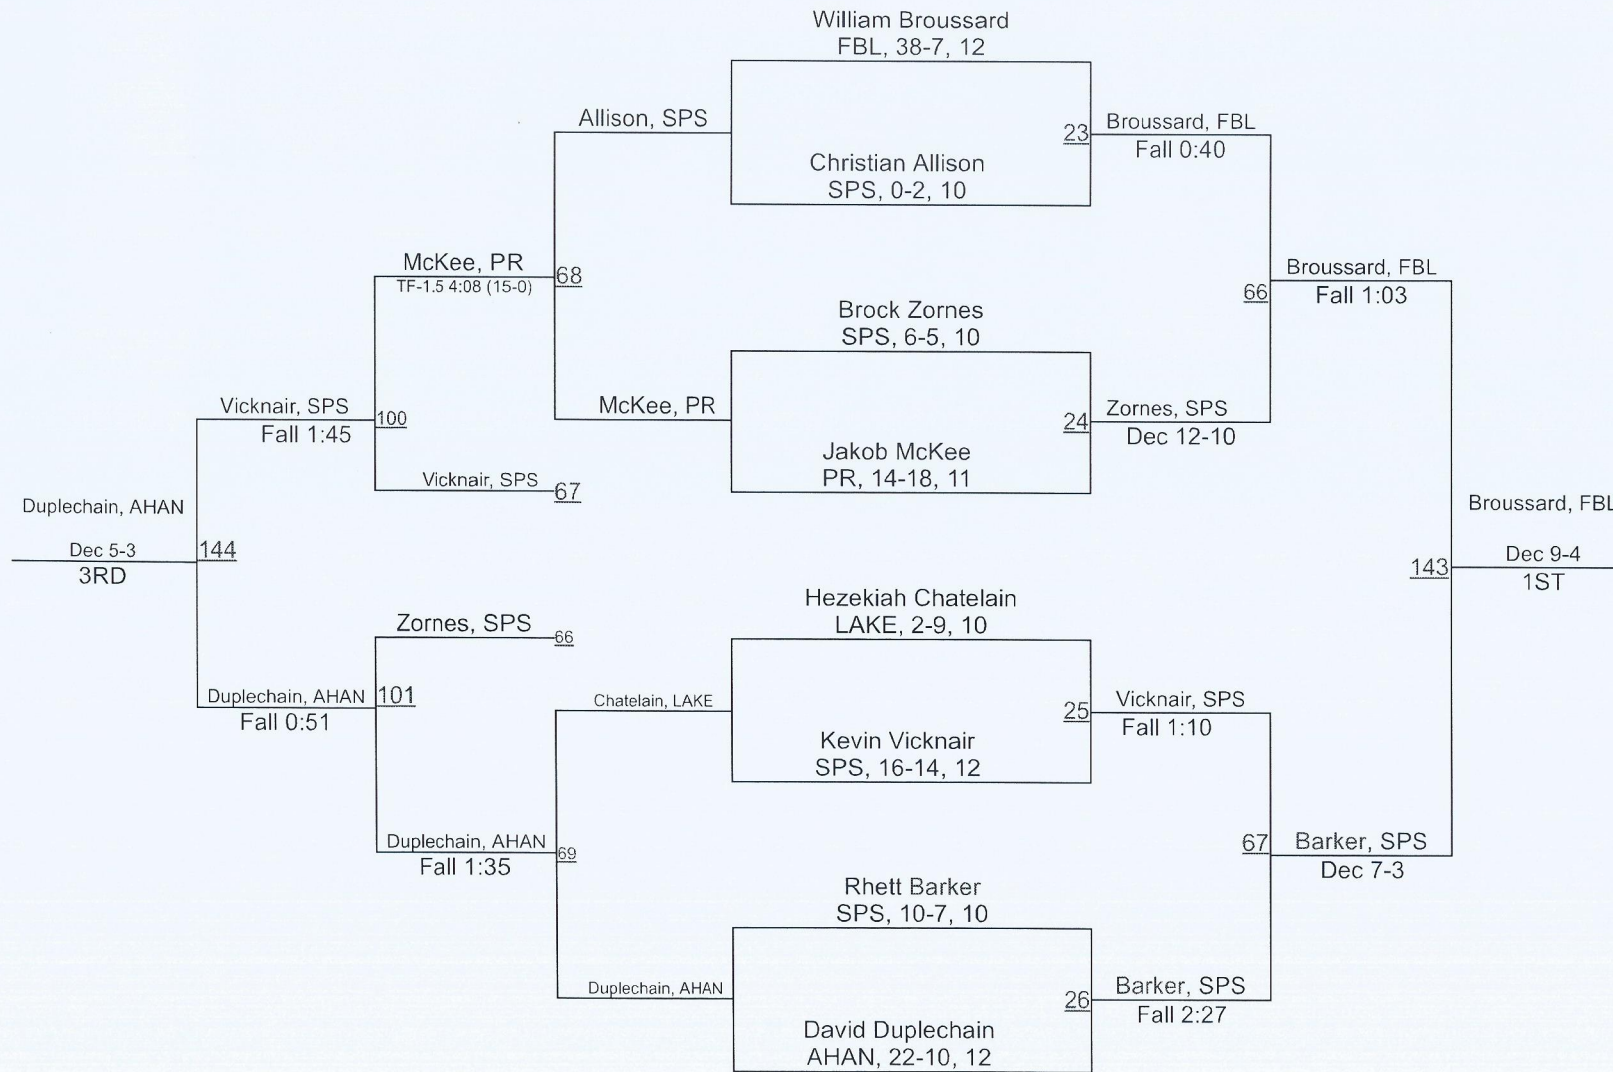

2019 St. Tammany Parish Tournament

160