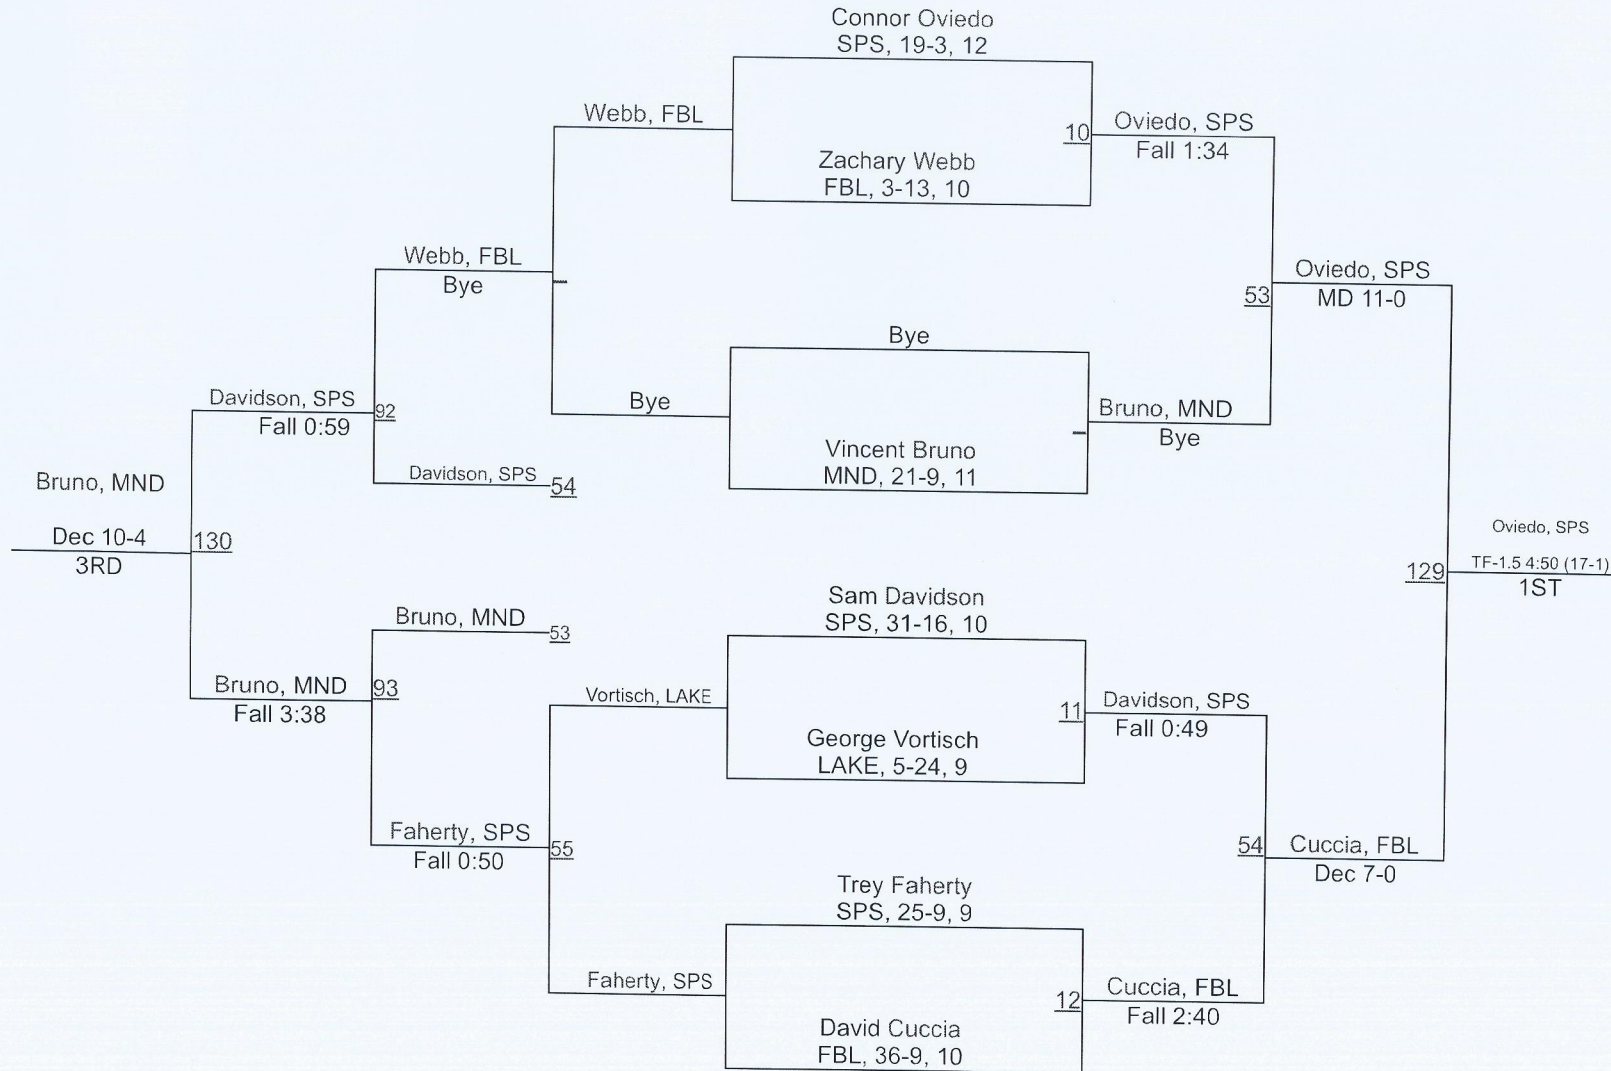

1	St. Paul`s	291.0
2	Hannan	183.5
3	Covington	112.0
4	Fontainebleau	108.0
5	Lakeshore	58.0
6	Mandeville	51.0
7	Pearl River	8.5

2019 St. Tammany Parish Tournament

2019 St. Tammany Parish Tournament

2019 St. Tammany Parish Tournament