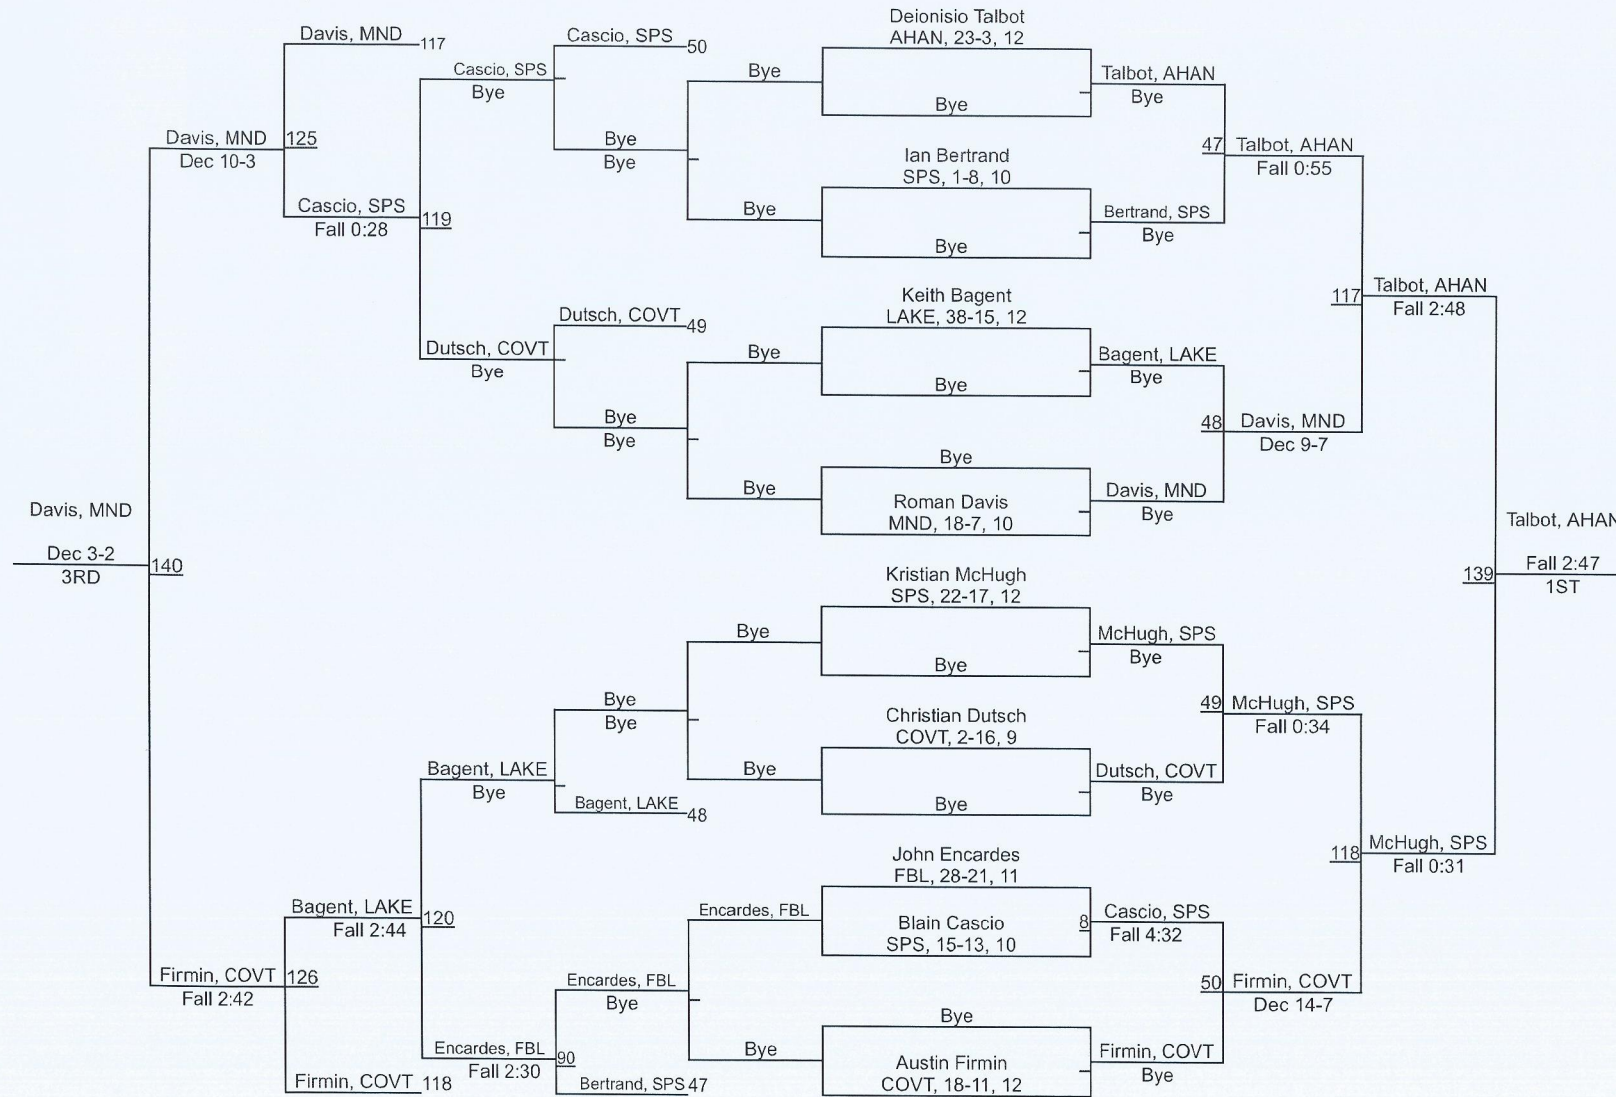

2019 St. Tammany Parish Tournament

152