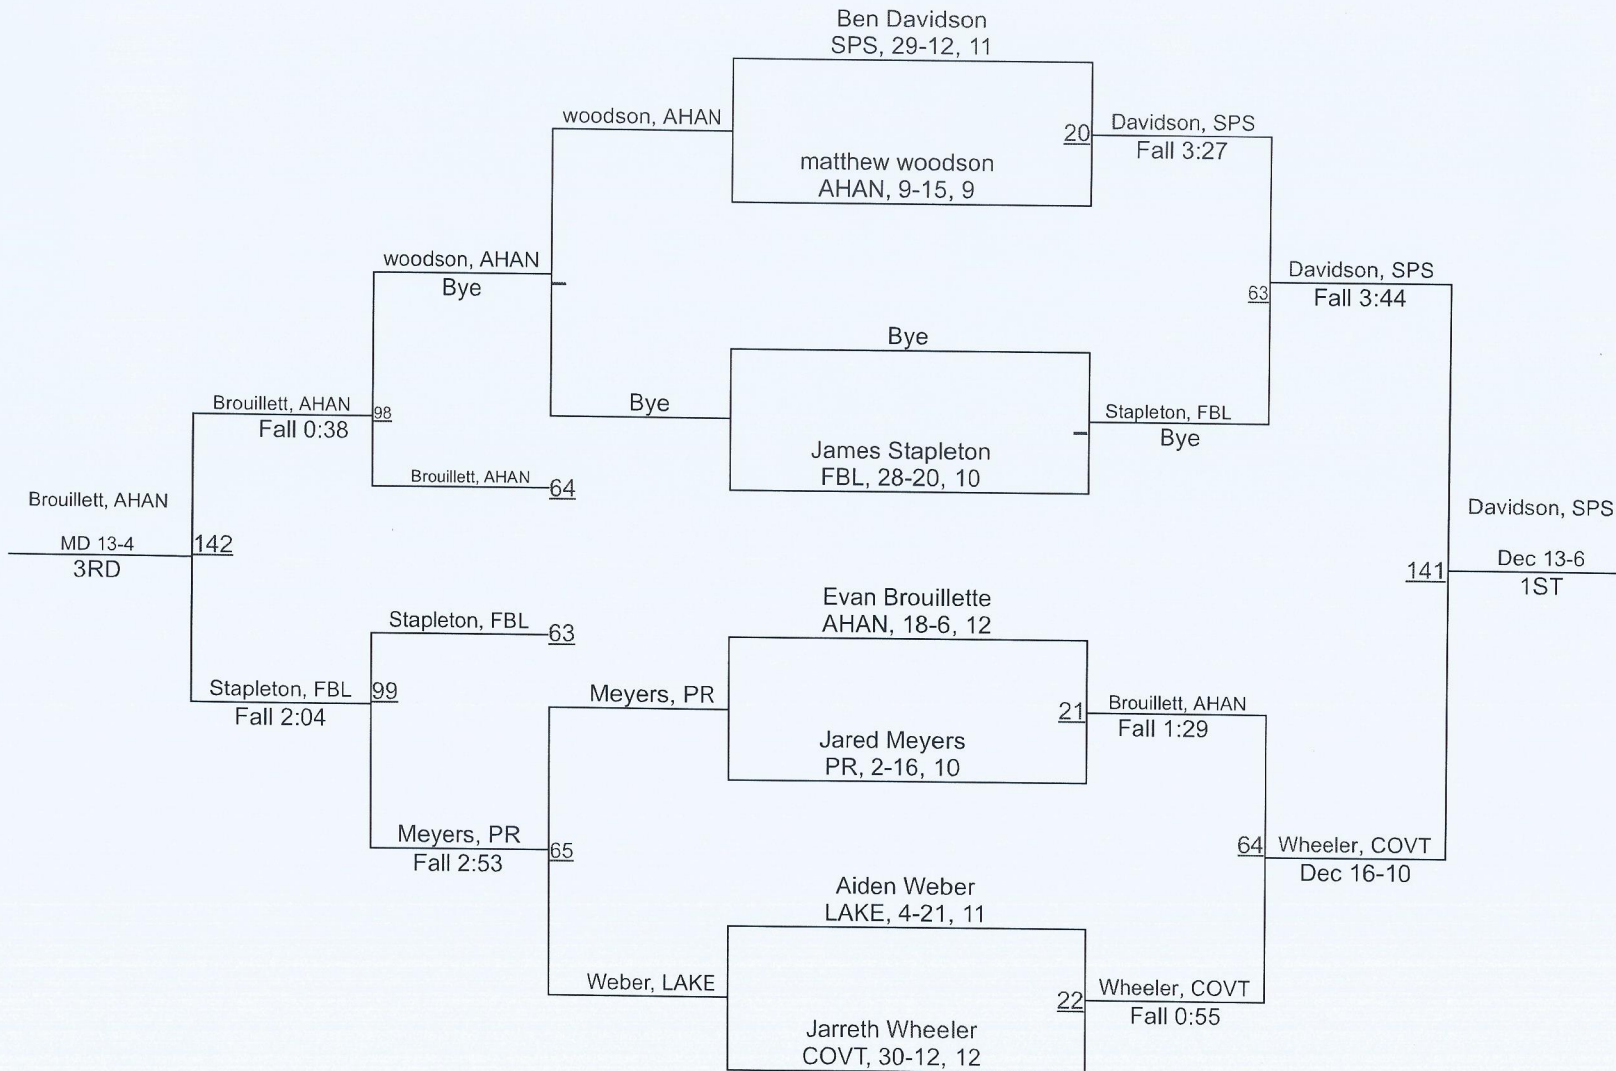

2019 St. Tammany Parish Tournament