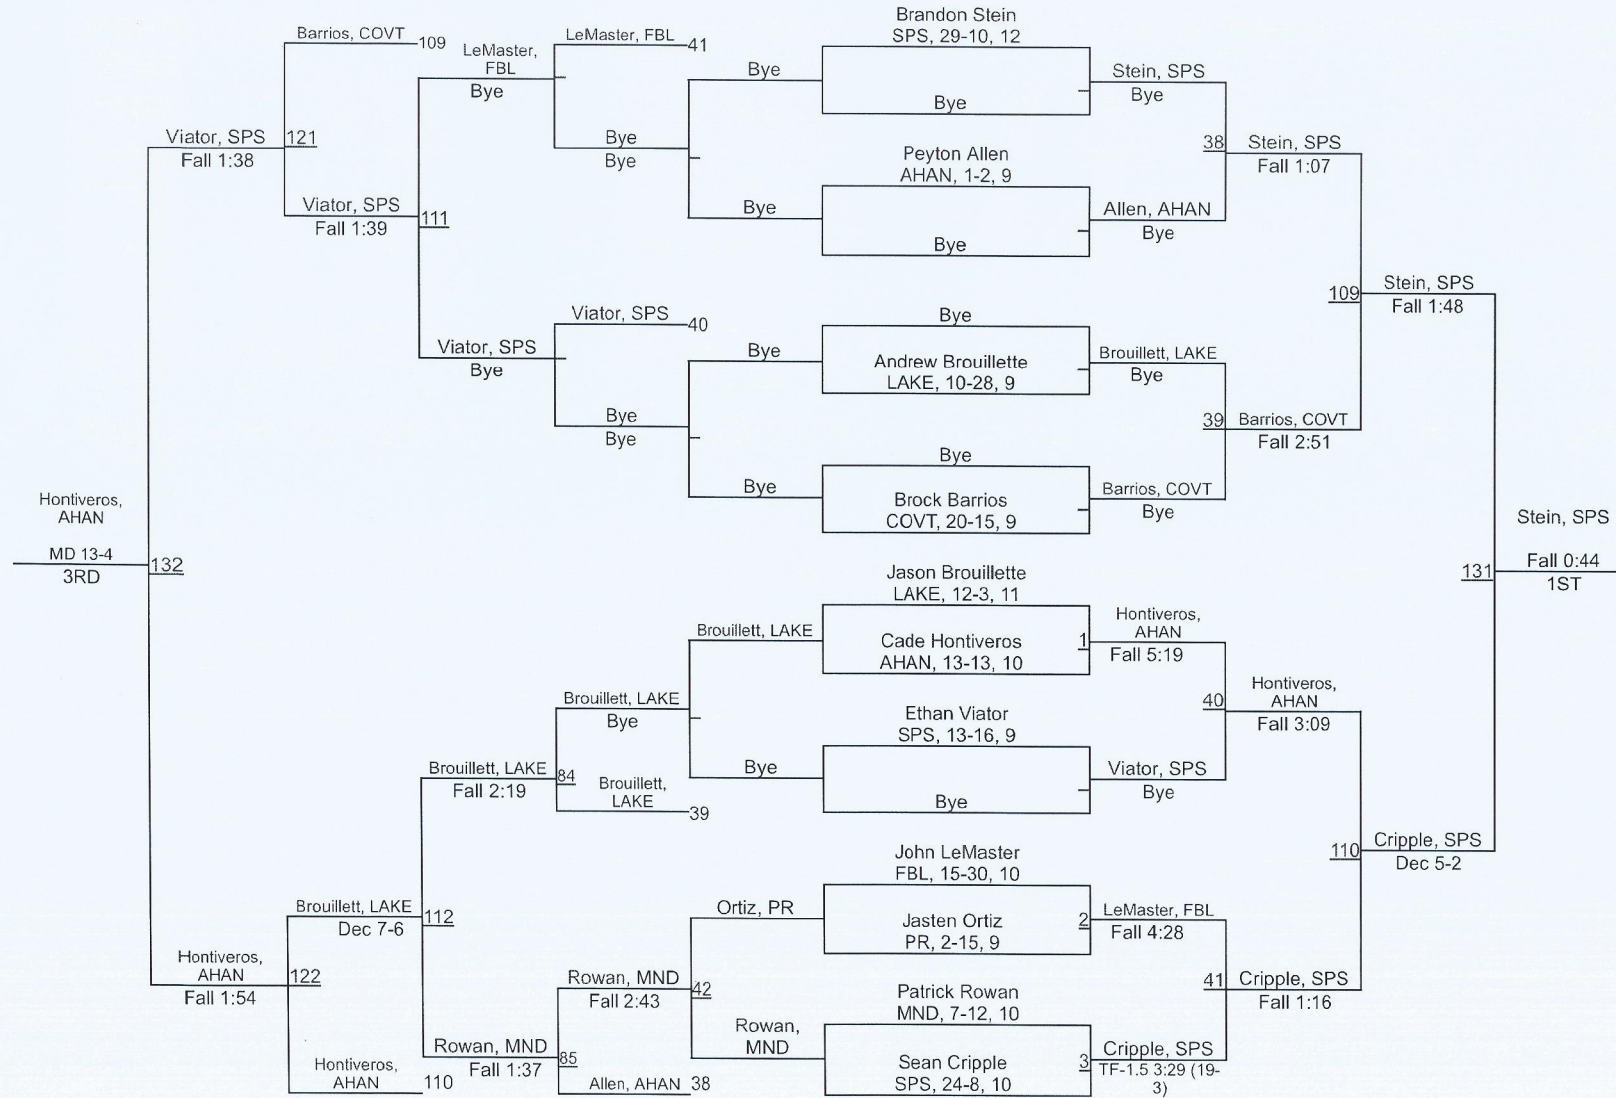

1	St. Paul`s	291.0
2	Hannan	183.5
3	Covington	112.0
4	Fontainebleau	108.0
5	Lakeshore	58.0
6	Mandeville	51.0
7	Pearl River	8.5

2019 St. Tammany Parish Tournament

2019 St. Tammany Parish Tournament

2019 St. Tammany Parish Tournament