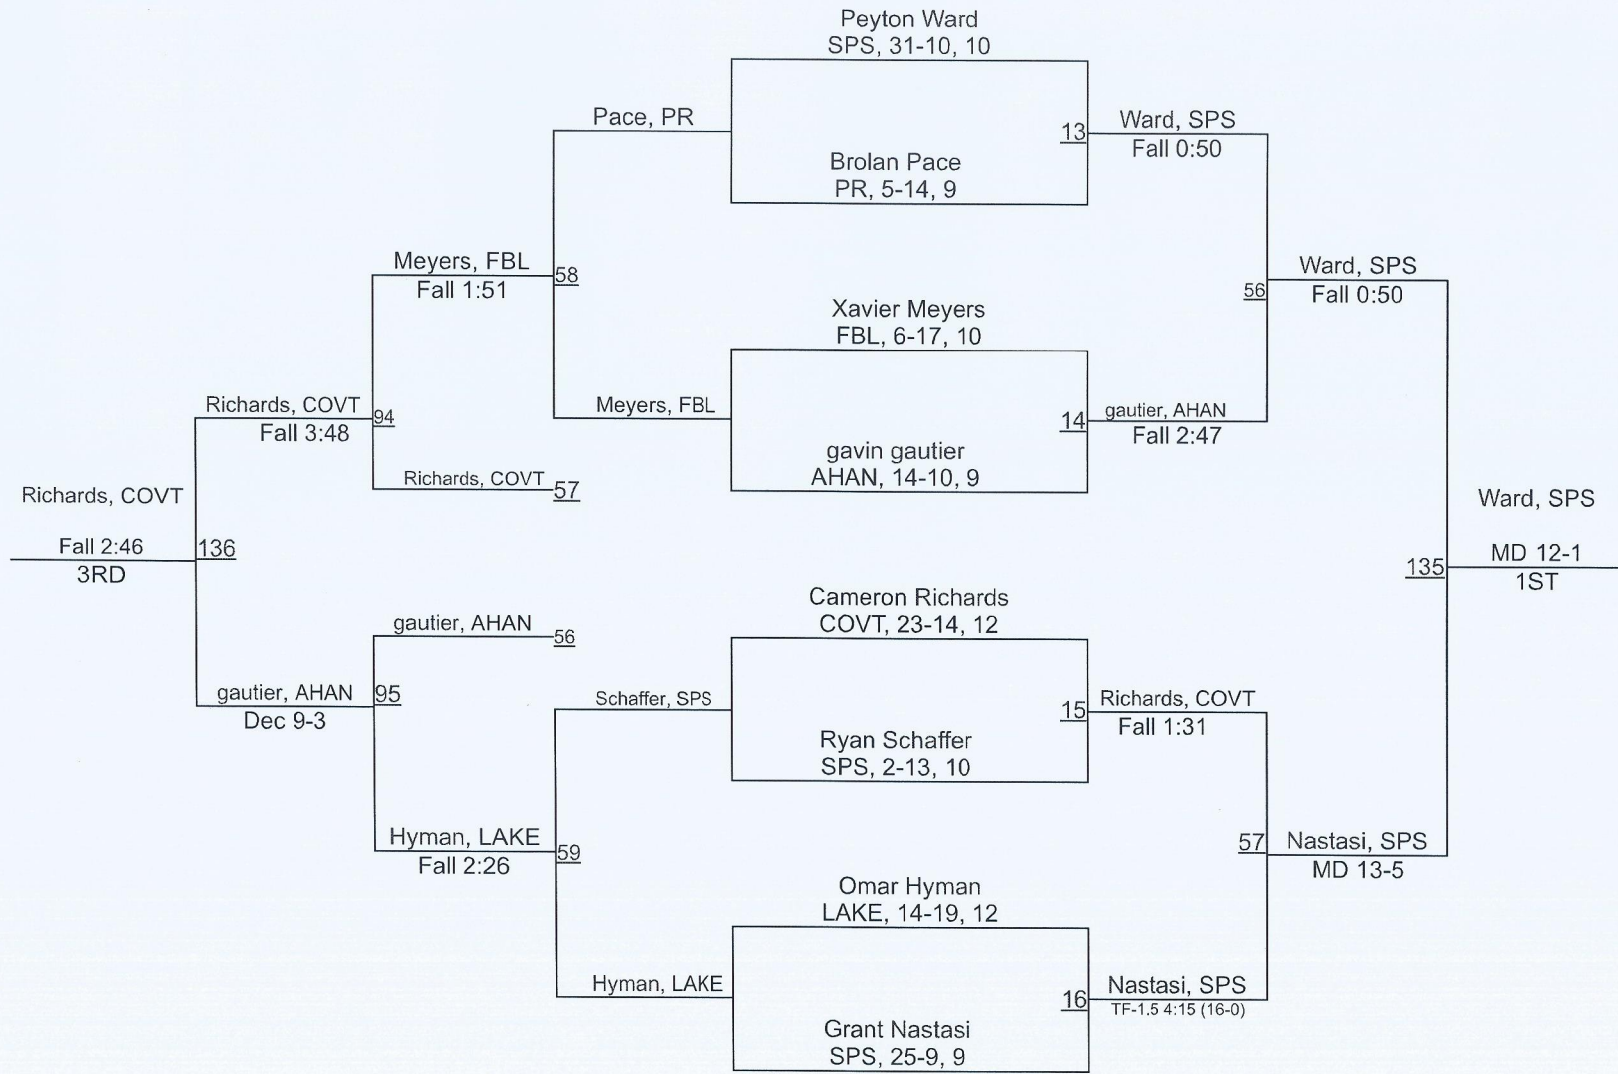

2019 St. Tammany Parish Tournament

132