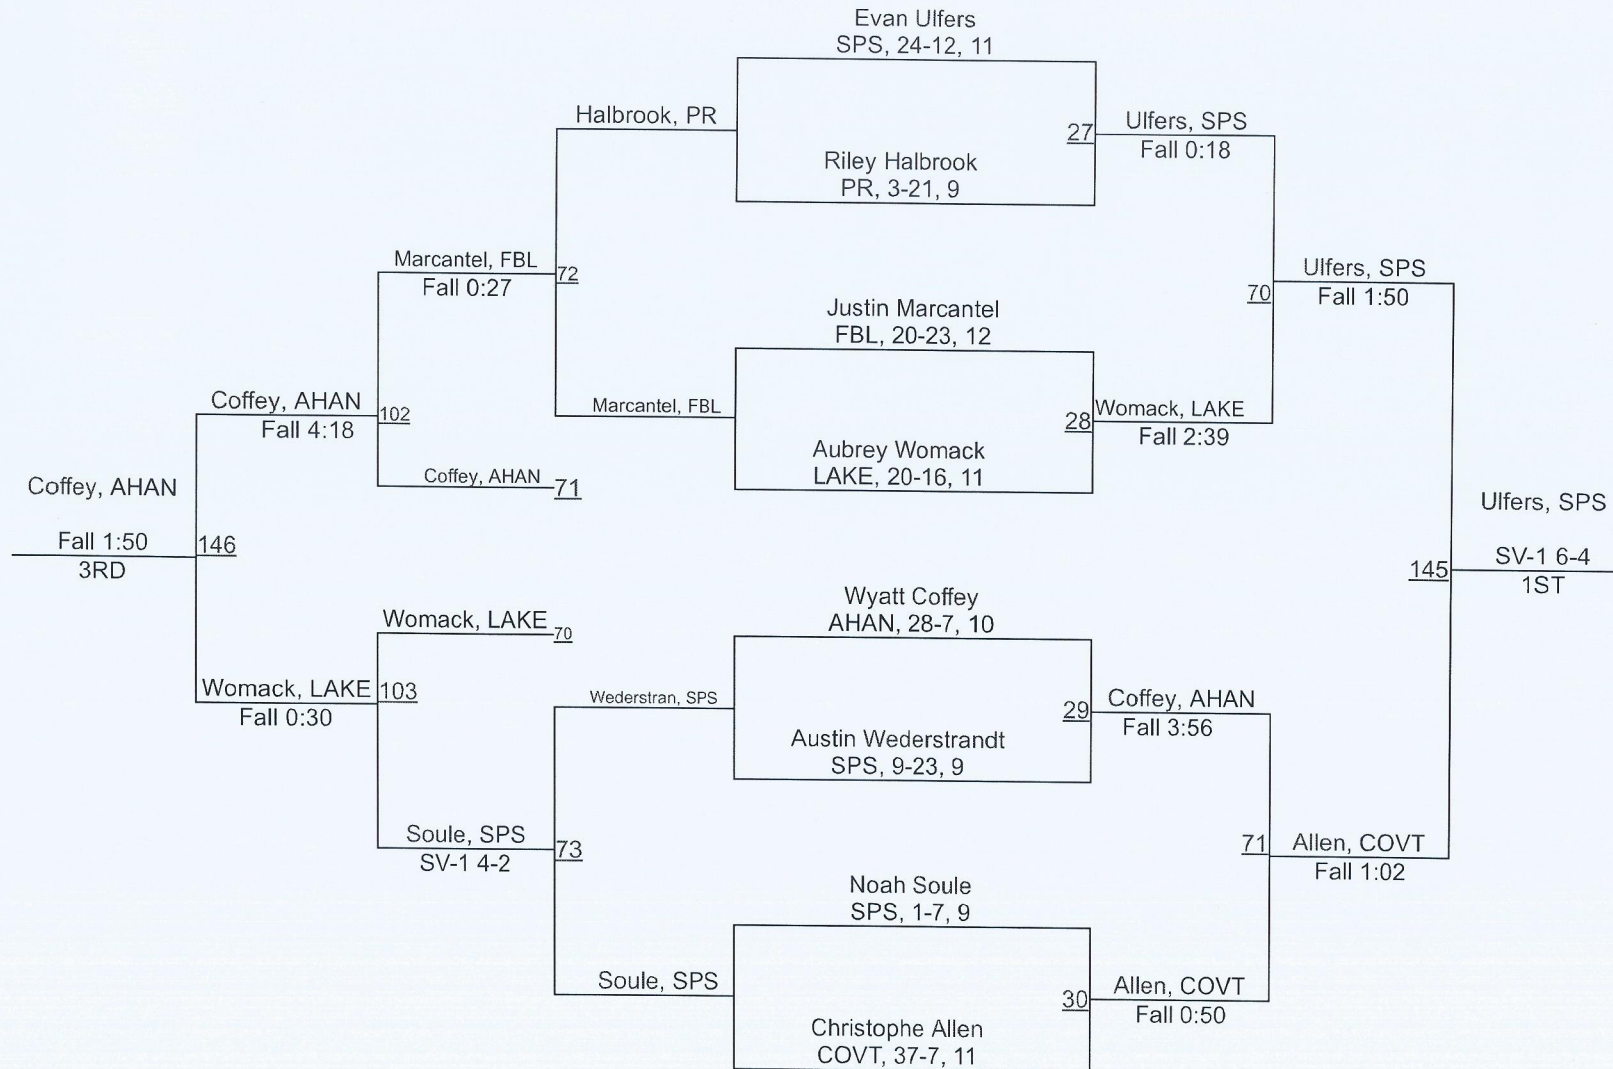

2019 St. Tammany Parish Tournament

170