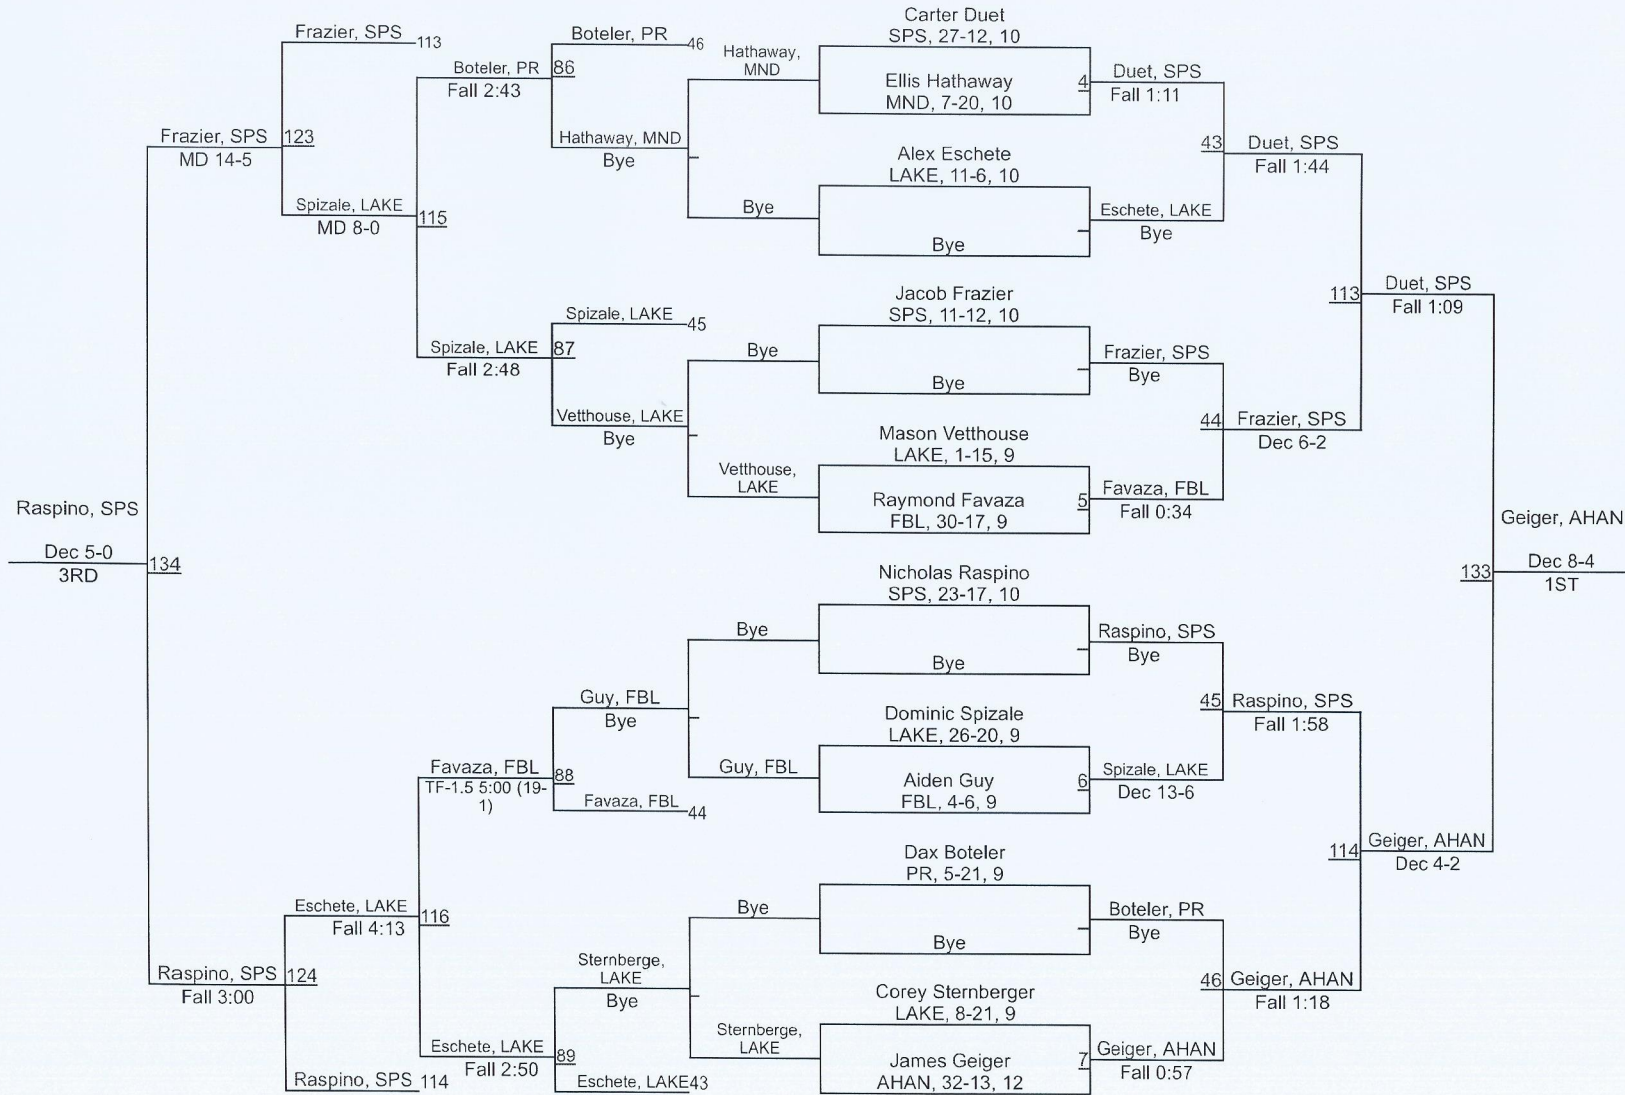

2019 St. Tammany Parish Tournament

126