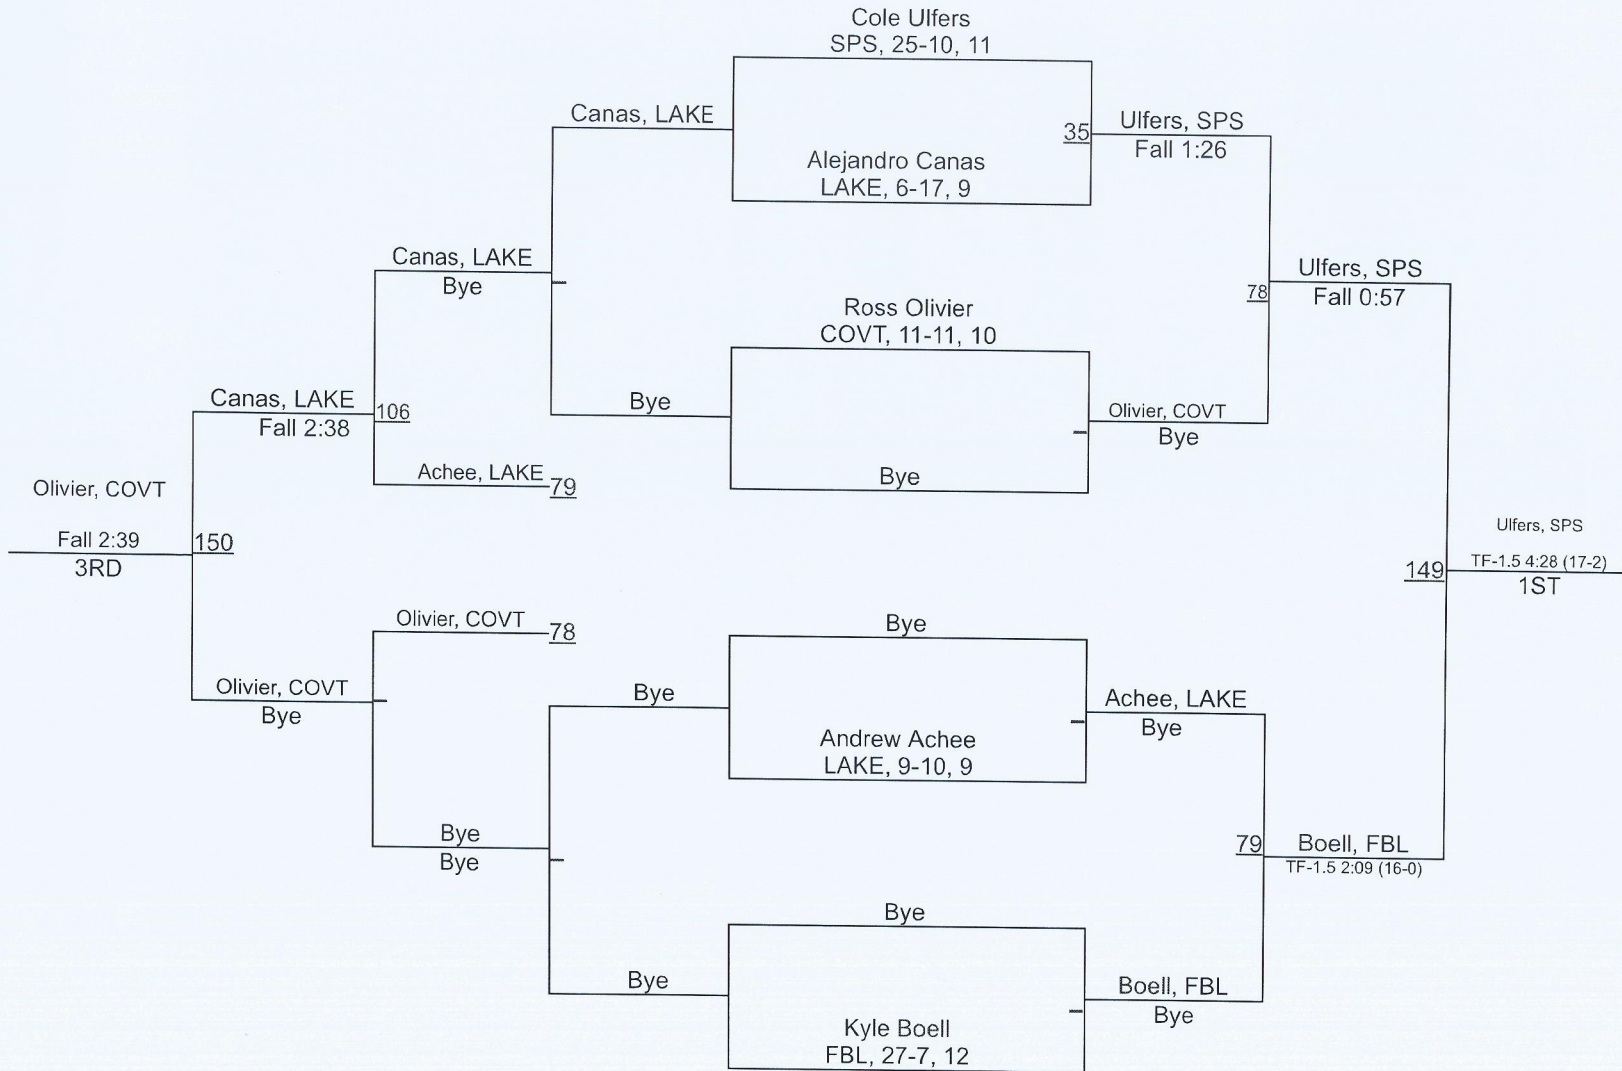

2019 St. Tammany Parish Tournament