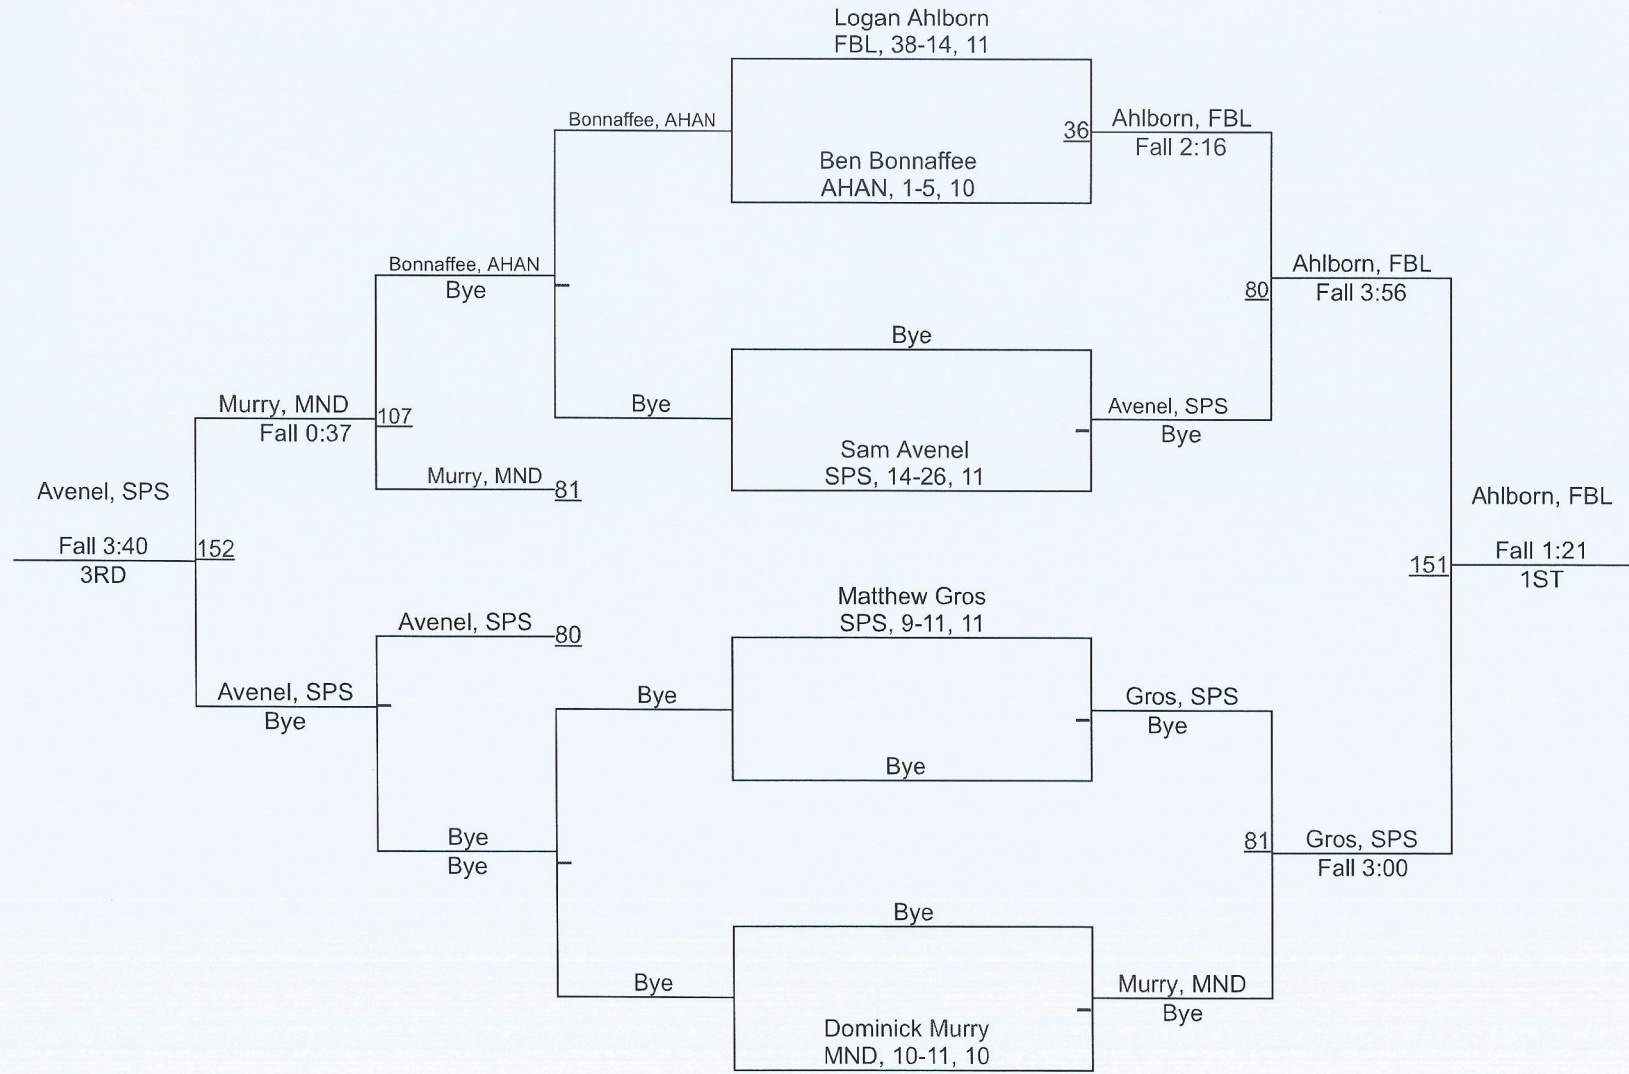

2019 St. Tammany Parish Tournament

220