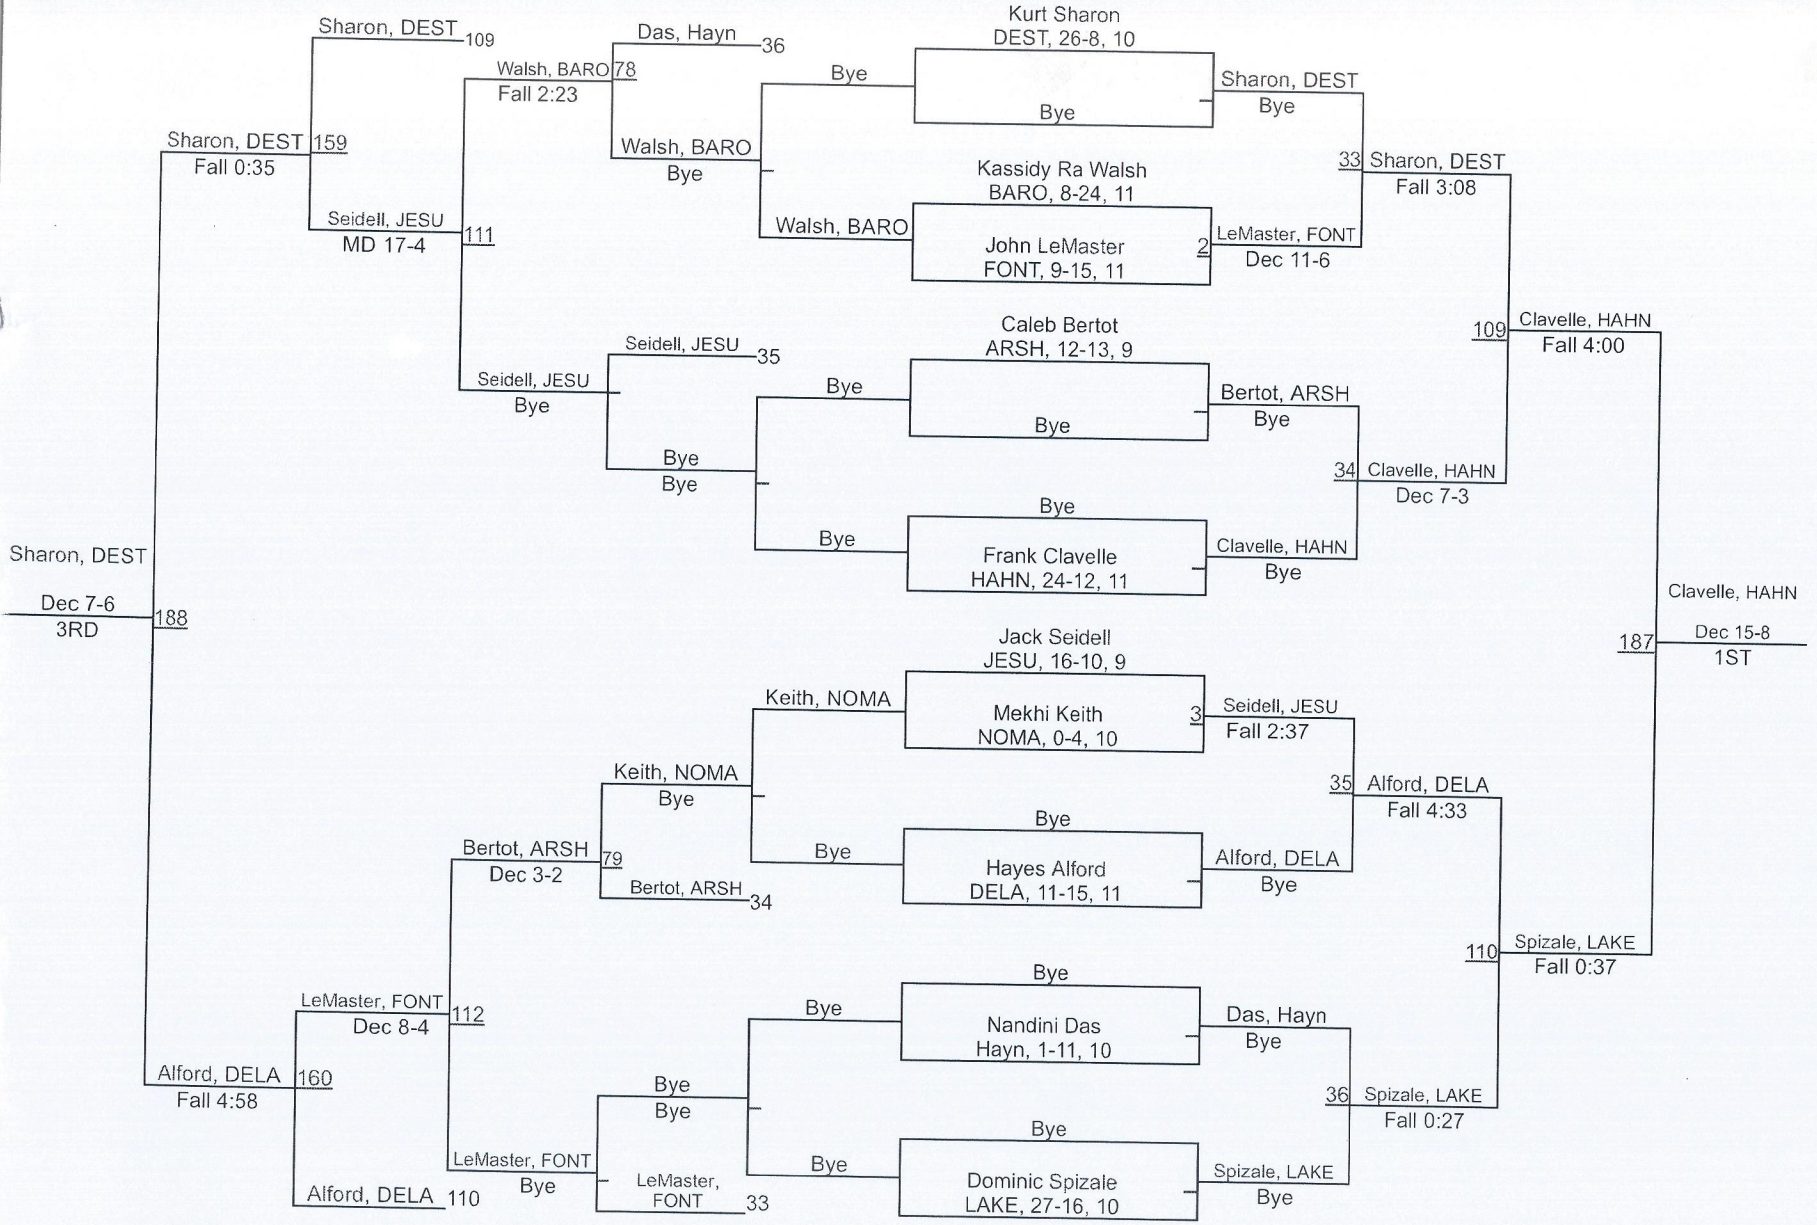

Team Scores

1	Fontainebleau	192.5
2	Chalmette	180.0
3	Baton Rouge	142.0
4	Archbishop Shaw	119.5
5	DeLaSalle	104.0
6	Lakeshore	101.0
7	Jesuit	82.5
8	Hahnville	72.0
9	Destrehan	70.0
10	East Ascension	36.0
10	Terrebonne	36.0
12	Haynes Academy	28.0
13	Pearl River	26.0
14	New Orleans Military and Maritime Academy	15.0
14	Woodlawn BR	15.0
16	South Plaquemines	7.0

Titan Invitational

Titan Invitational

Titan Invitational

Titan Invitational