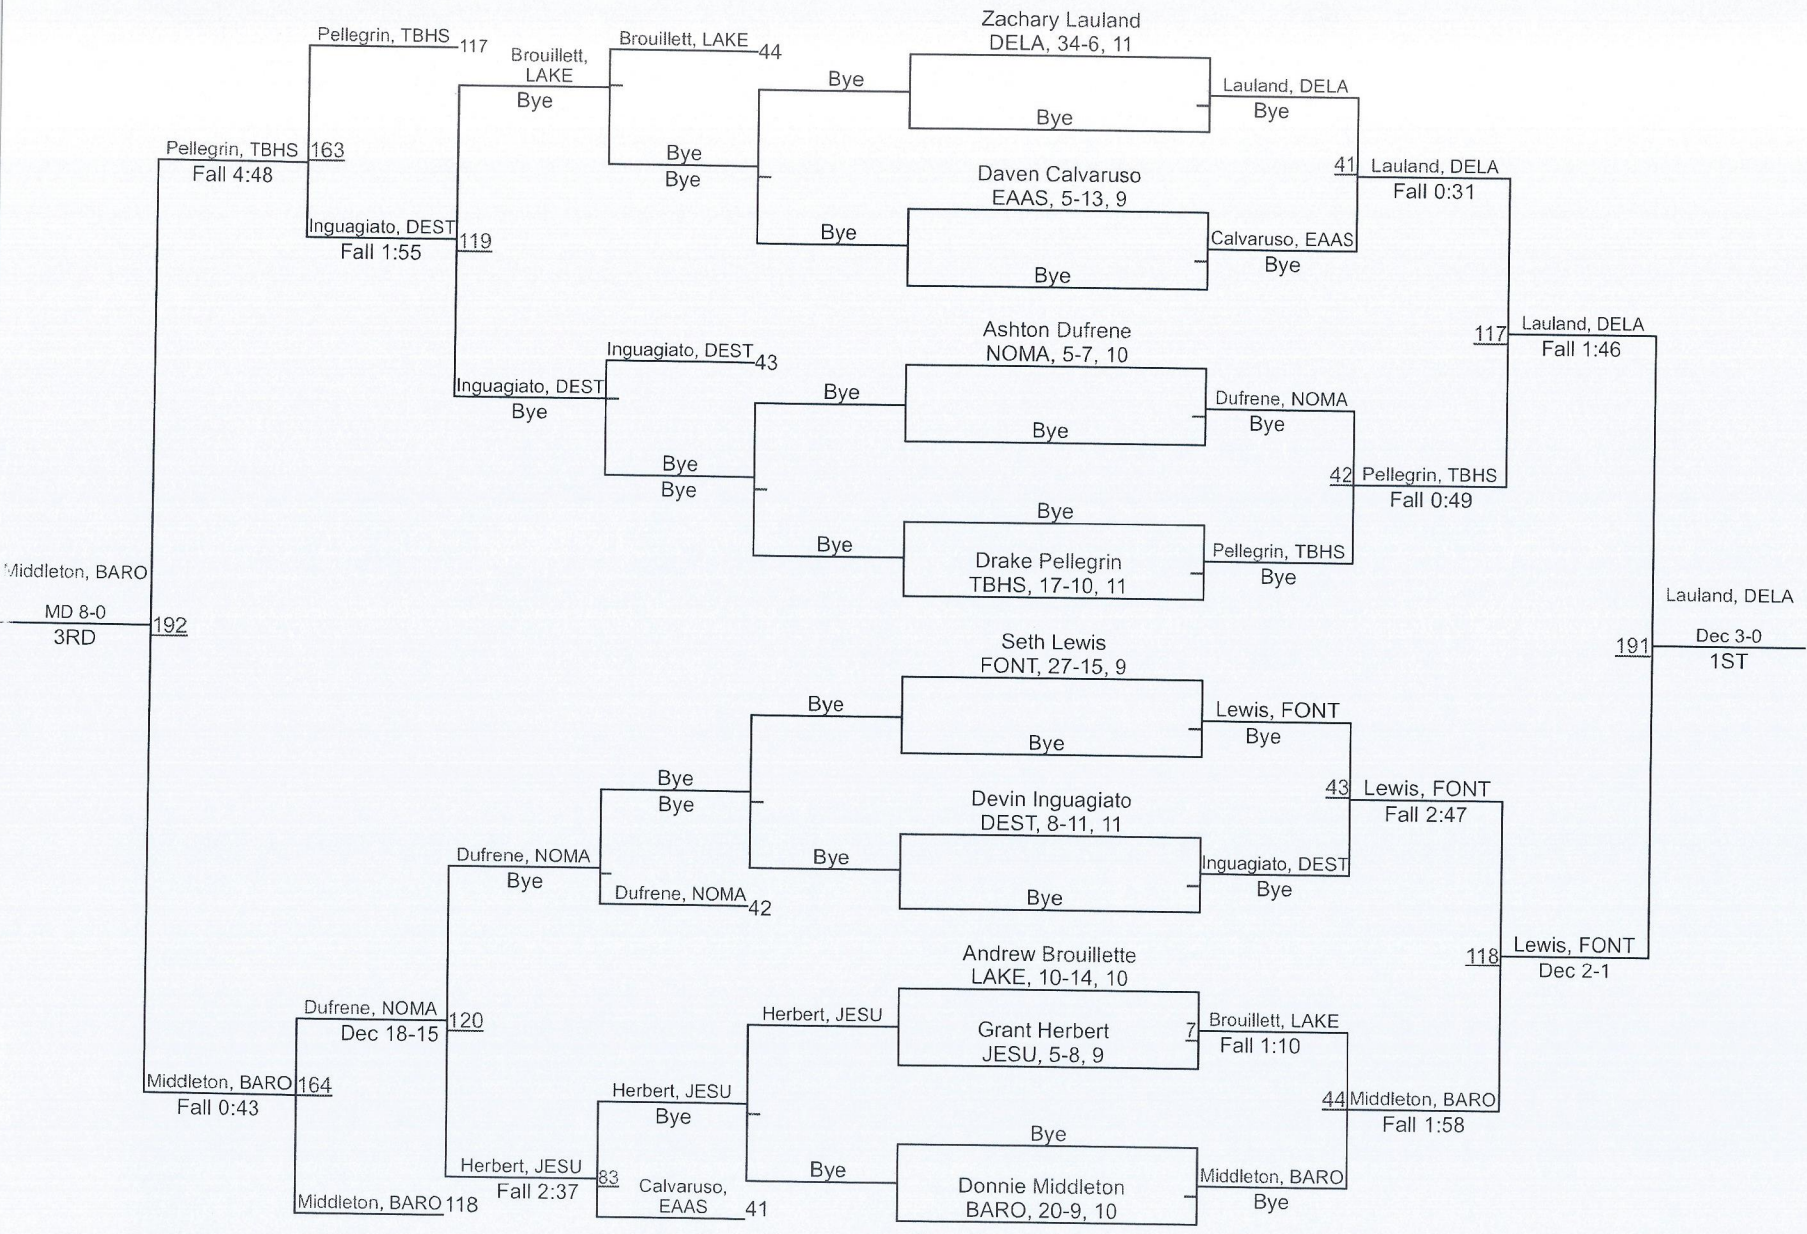

Team Scores

1	Fontainebleau	192.5
2	Chalmette	180.0
3	Baton Rouge	142.0
4	Archbishop Shaw	119.5
5	DeLaSalle	104.0
6	Lakeshore	101.0
7	Jesuit	82.5
8	Hahnville	72.0
9	Destrehan	70.0
10	East Ascension	36.0
10	Terrebonne	36.0
12	Haynes Academy	28.0
13	Pearl River	26.0
14	New Orleans Military and Maritime Academy	15.0
14	Woodlawn BR	15.0
16	South Plaquemines	7.0

Titan Invitational

Titan Invitational

Titan Invitational

Titan Invitational