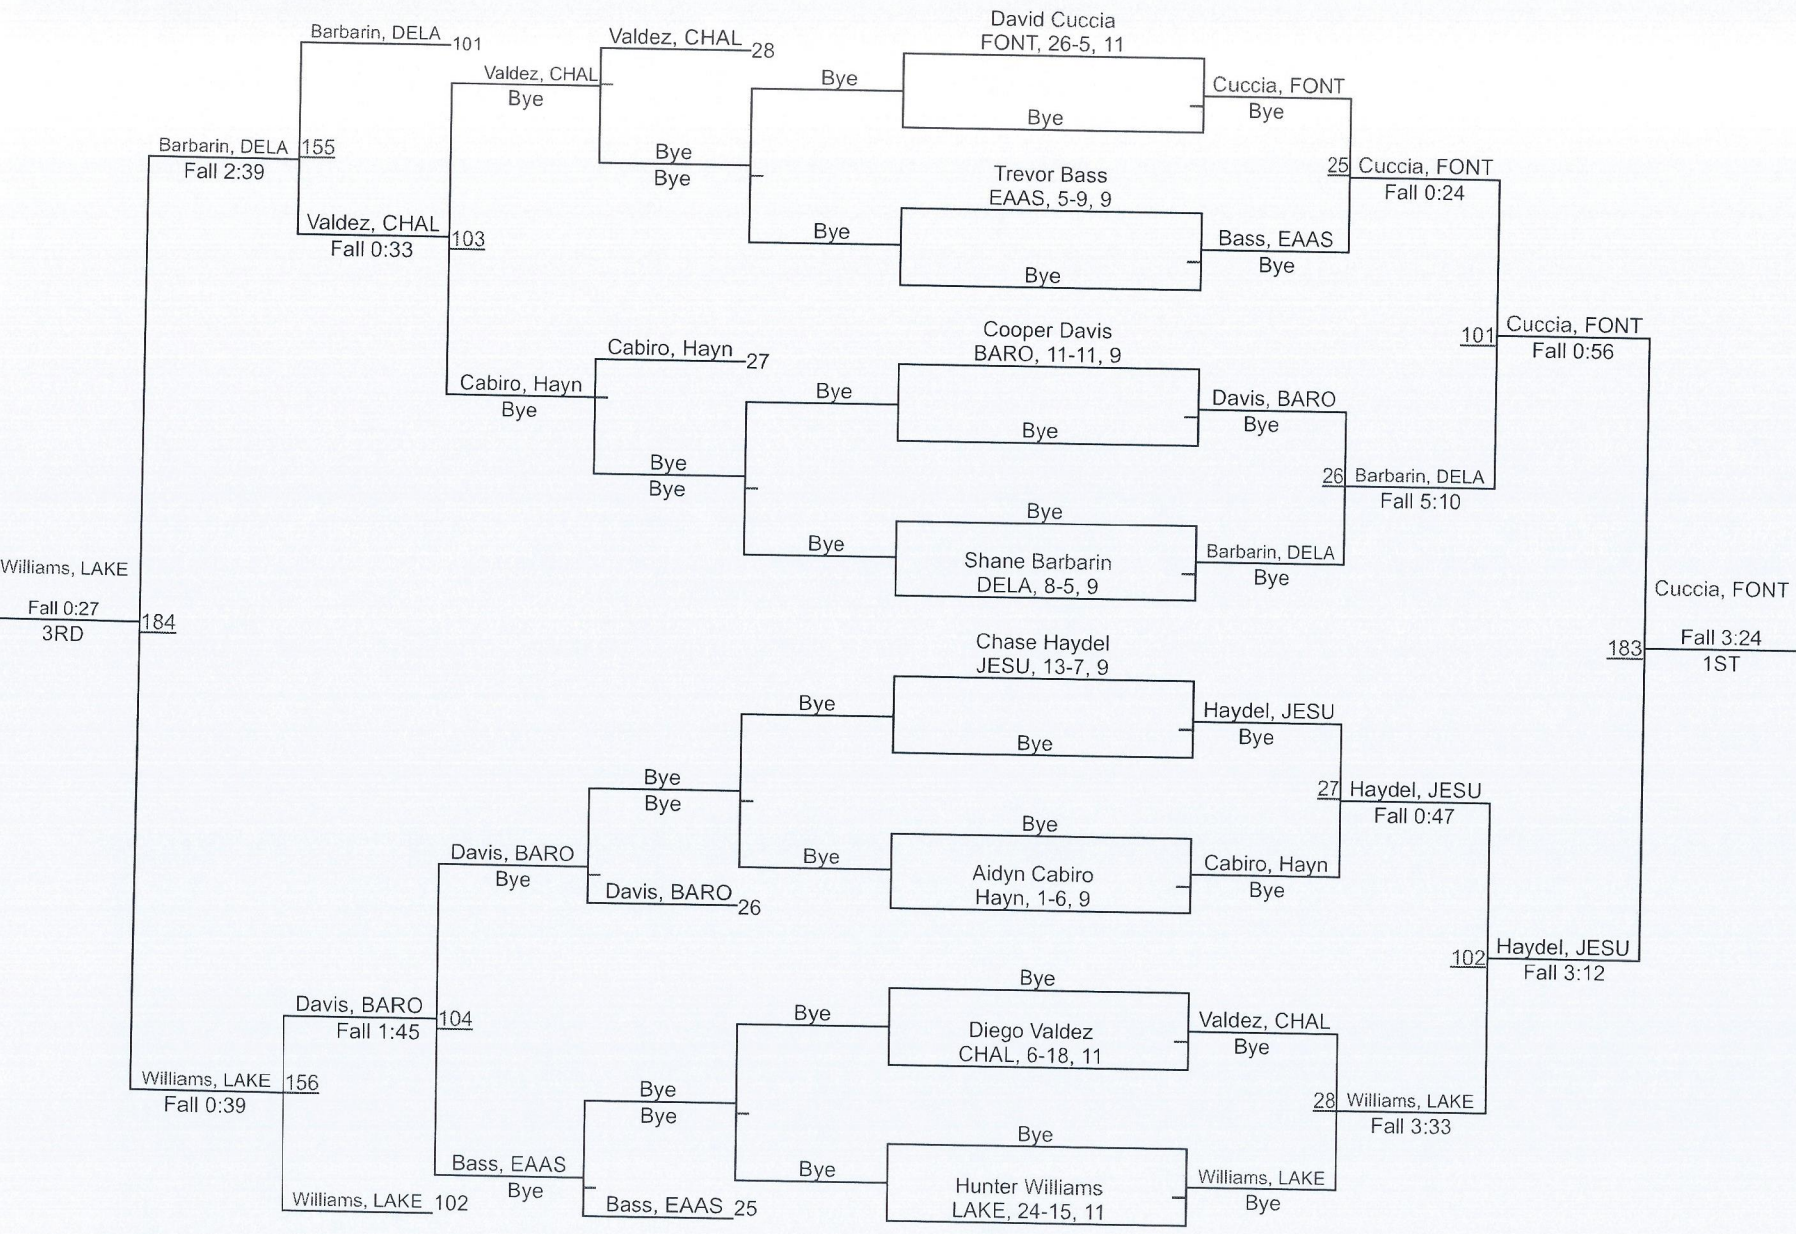

Team Scores

1	Fontainebleau	192.5
2	Chalmette	180.0
3	Baton Rouge	142.0
4	Archbishop Shaw	119.5
5	DeLaSalle	104.0
6	Lakeshore	101.0
7	Jesuit	82.5
8	Hahnville	72.0
9	Destrehan	70.0
10	East Ascension	36.0
10	Terrebonne	36.0
12	Haynes Academy	28.0
13	Pearl River	26.0
14	New Orleans Military and Maritime Academy	15.0
14	Woodlawn BR	15.0
16	South Plaquemines	7.0

Titan Invitational

Titan Invitational

Titan Invitational

Titan Invitational