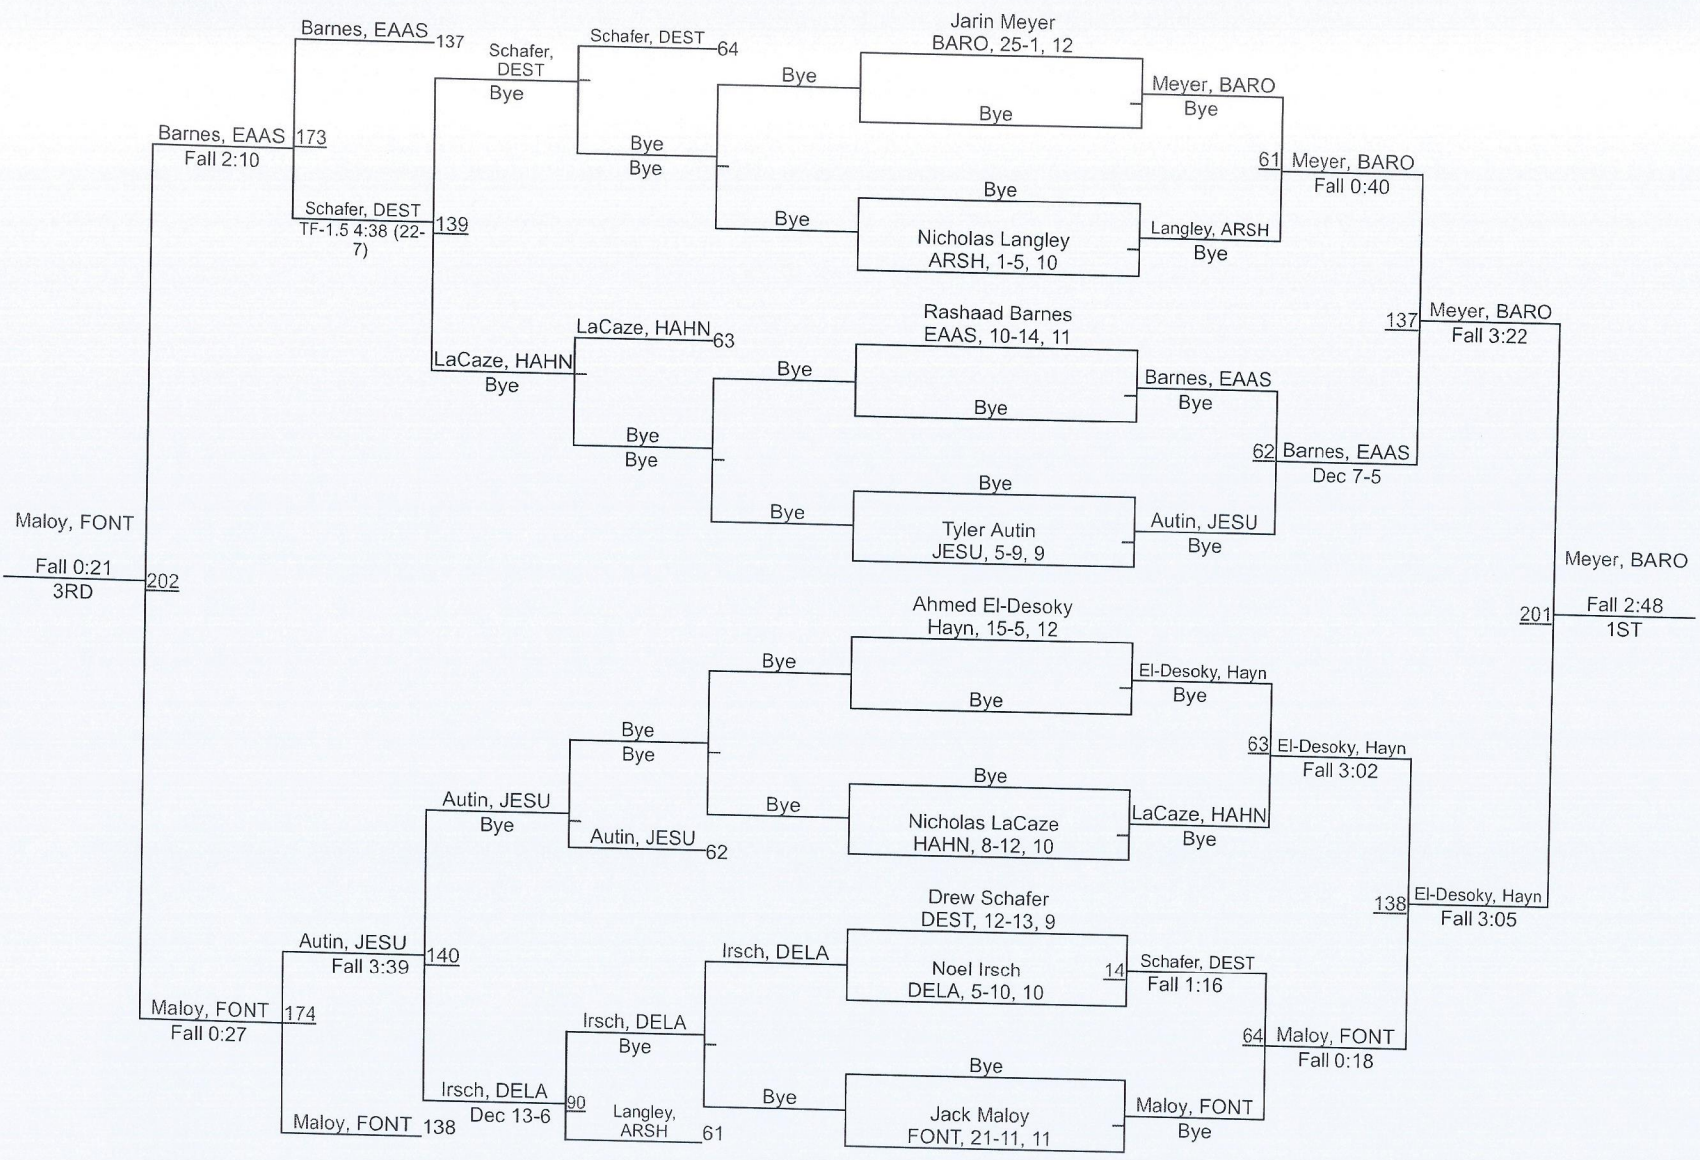

Team Scores

1	Fontainebleau	192.5
2	Chalmette	180.0
3	Baton Rouge	142.0
4	Archbishop Shaw	119.5
5	DeLaSalle	104.0
6	Lakeshore	101.0
7	Jesuit	82.5
8	Hahnville	72.0
9	Destrehan	70.0
10	East Ascension	36.0
10	Terrebonne	36.0
12	Haynes Academy	28.0
13	Pearl River	26.0
14	New Orleans Military and Maritime Academy	15.0
14	Woodlawn BR	15.0
16	South Plaquemines	7.0

Titan Invitational

Titan Invitational

Titan Invitational

Titan Invitational