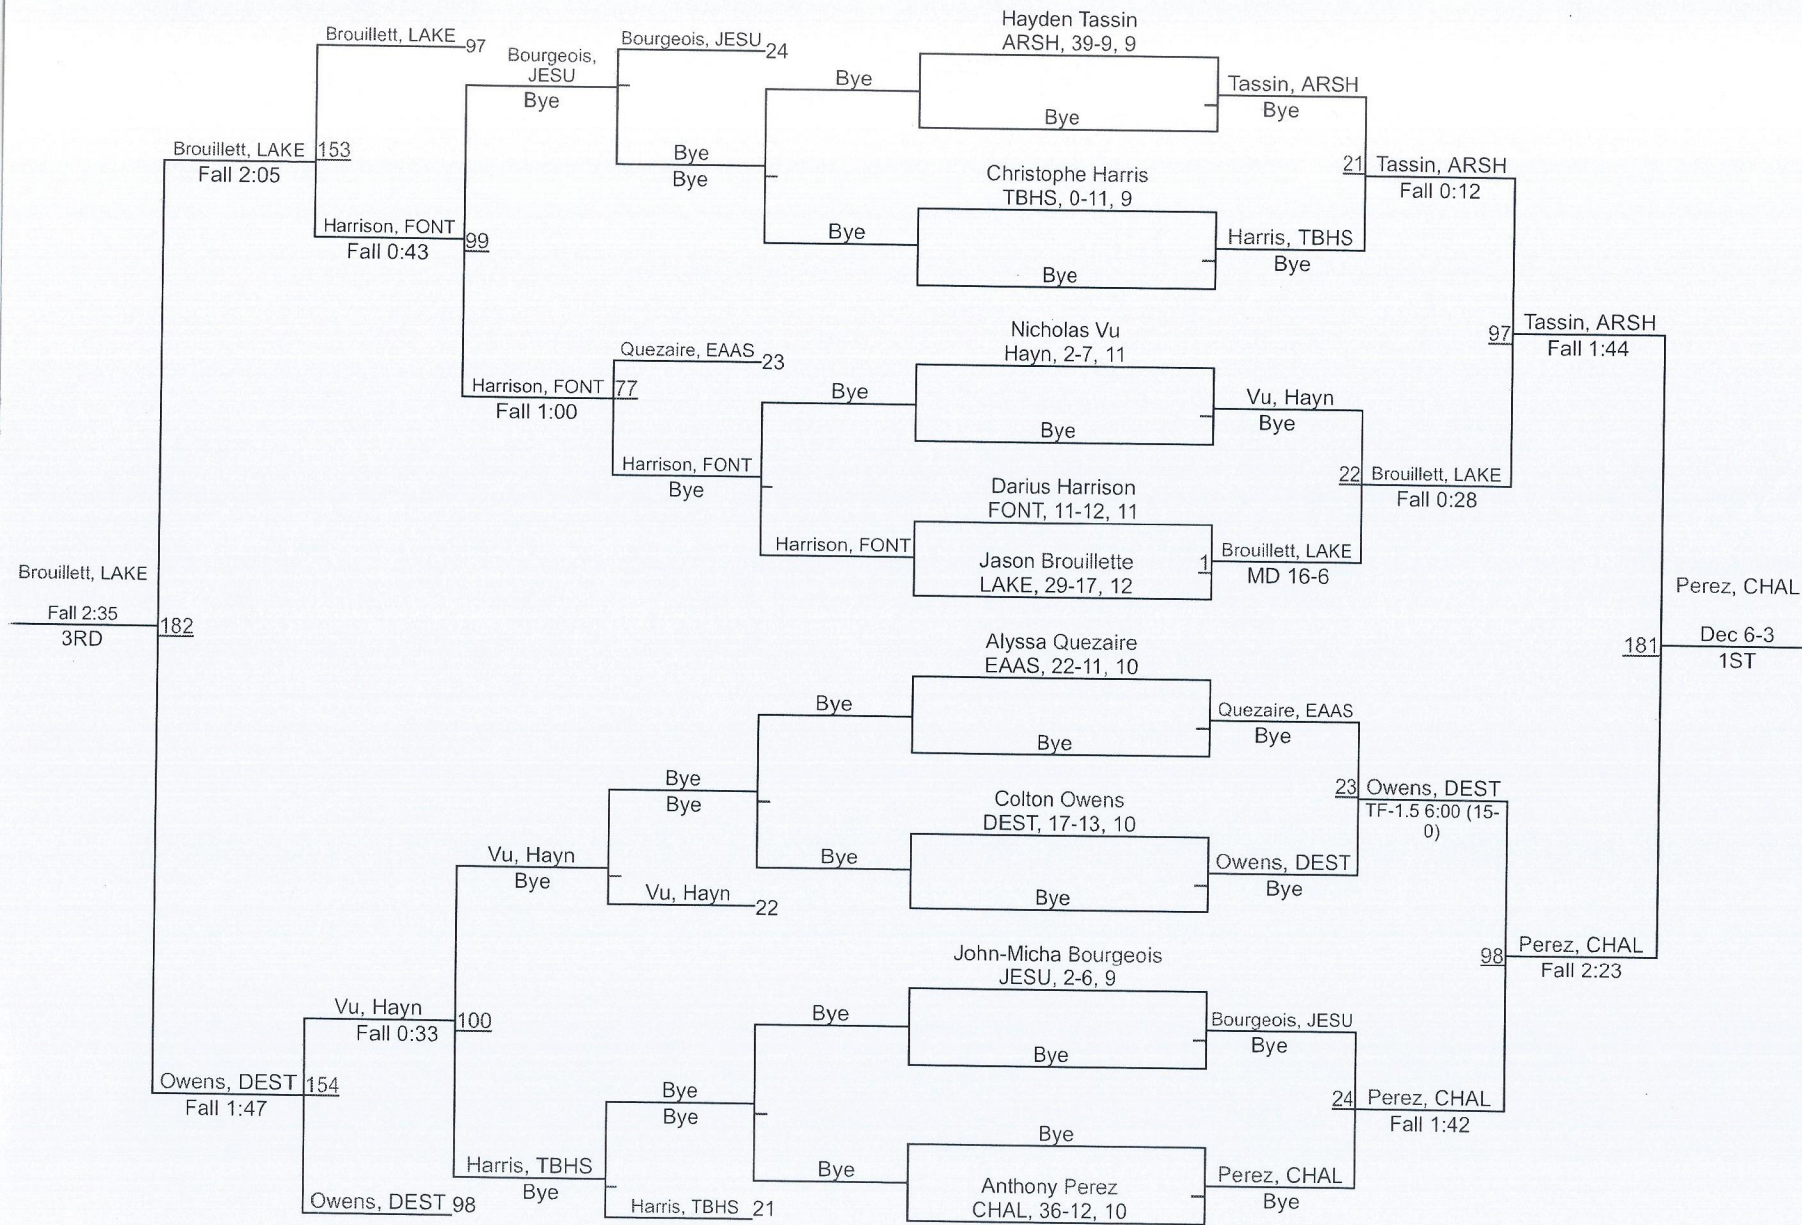

Team Scores

1	Fontainebleau	192.5
2	Chalmette	180.0
3	Baton Rouge	142.0
4	Archbishop Shaw	119.5
5	DeLaSalle	104.0
6	Lakeshore	101.0
7	Jesuit	82.5
8	Hahnville	72.0
9	Destrehan	70.0
10	East Ascension	36.0
10	Terrebonne	36.0
12	Haynes Academy	28.0
13	Pearl River	26.0
14	New Orleans Military and Maritime Academy	15.0
14	Woodlawn BR	15.0
16	South Plaquemines	7.0

Titan Invitational

Titan Invitational

Titan Invitational

Titan Invitational