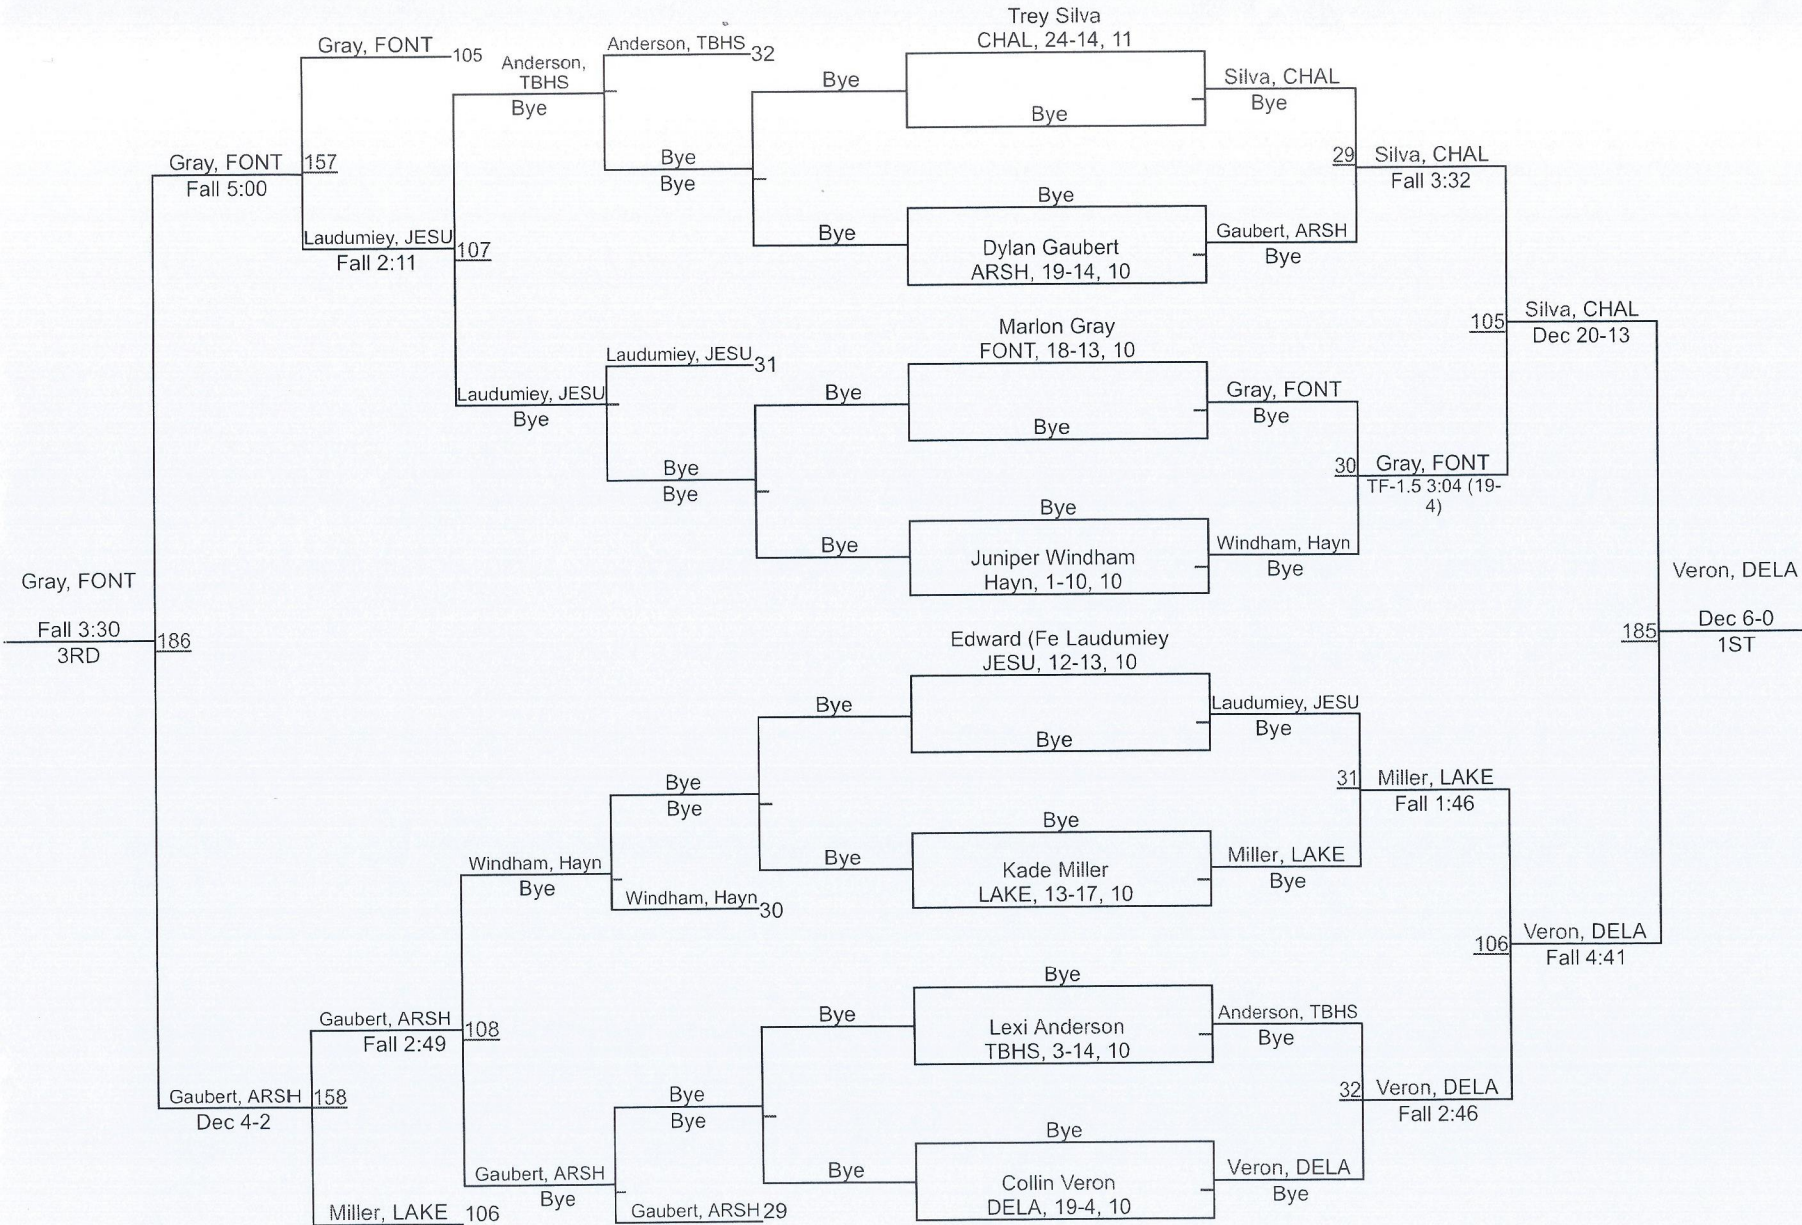

Team Scores

1	Fontainebleau	192.5
2	Chalmette	180.0
3	Baton Rouge	142.0
4	Archbishop Shaw	119.5
5	DeLaSalle	104.0
6	Lakeshore	101.0
7	Jesuit	82.5
8	Hahnville	72.0
9	Destrehan	70.0
10	East Ascension	36.0
10	Terrebonne	36.0
12	Haynes Academy	28.0
13	Pearl River	26.0
14	New Orleans Military and Maritime Academy	15.0
14	Woodlawn BR	15.0
16	South Plaquemines	7.0

Titan Invitational

Titan Invitational

Titan Invitational

Titan Invitational