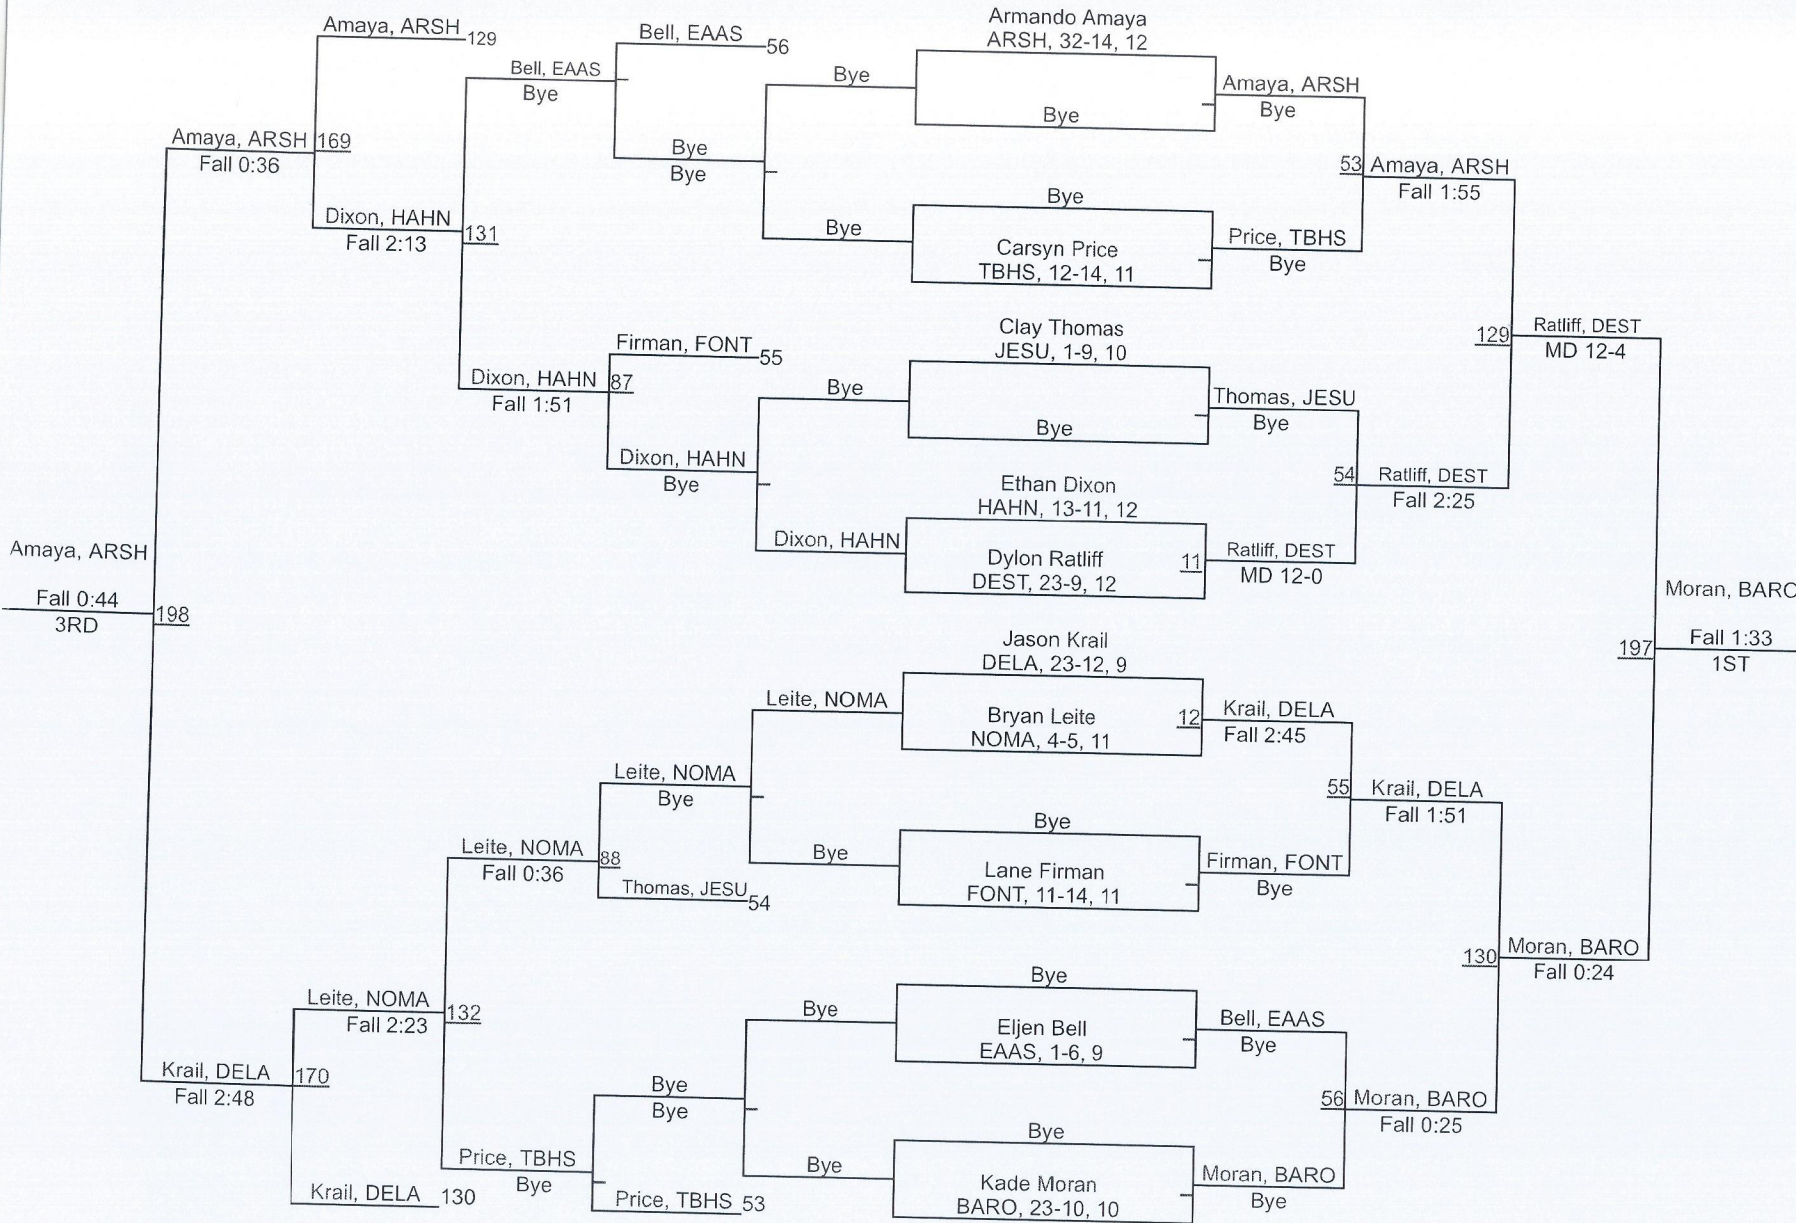

Team Scores

1	Fontainebleau	192.5
2	Chalmette	180.0
3	Baton Rouge	142.0
4	Archbishop Shaw	119.5
5	DeLaSalle	104.0
6	Lakeshore	101.0
7	Jesuit	82.5
8	Hahnville	72.0
9	Destrehan	70.0
10	East Ascension	36.0
10	Terrebonne	36.0
12	Haynes Academy	28.0
13	Pearl River	26.0
14	New Orleans Military and Maritime Academy	15.0
14	Woodlawn BR	15.0
16	South Plaquemines	7.0

Titan Invitational

Titan Invitational

Titan Invitational

Titan Invitational