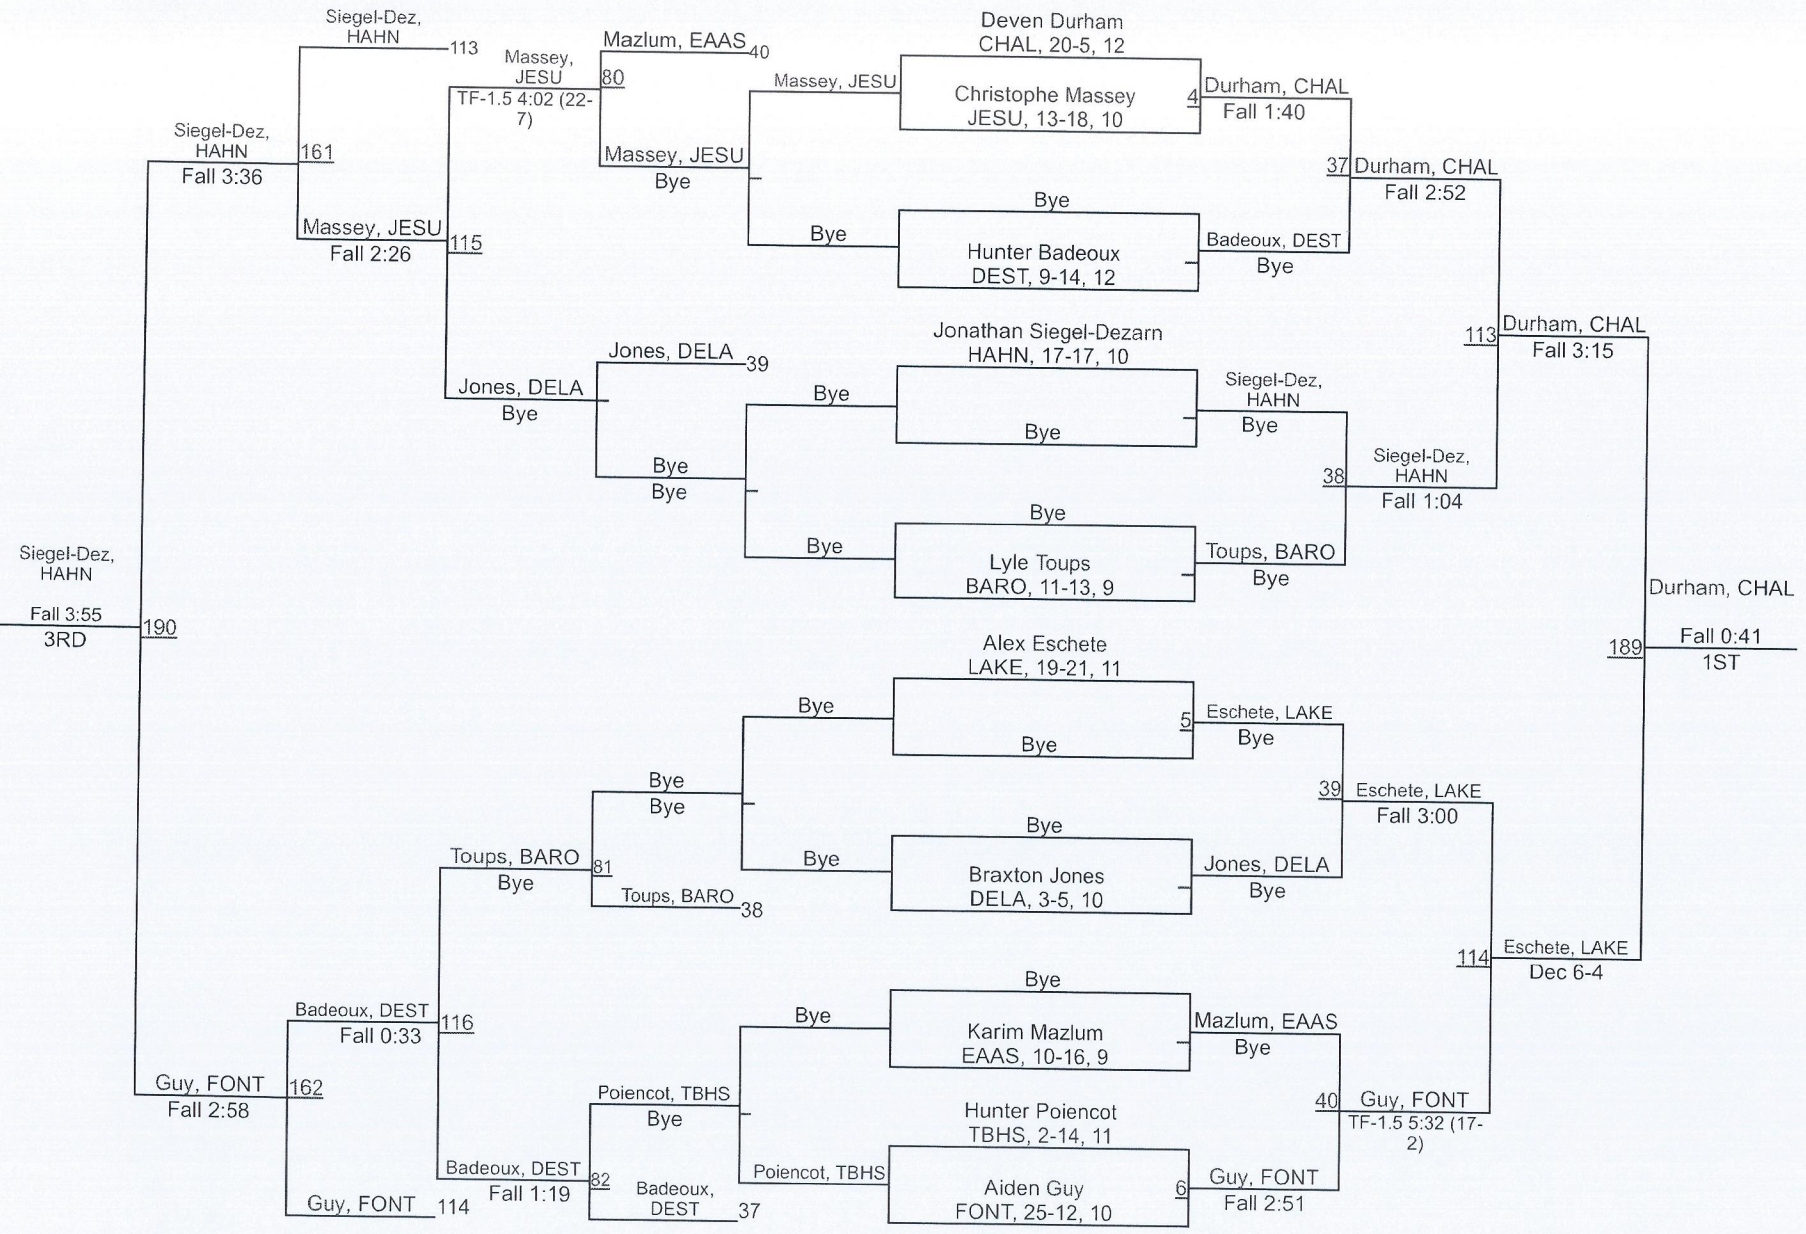

Team Scores

1	Fontainebleau	192.5
2	Chalmette	180.0
3	Baton Rouge	142.0
4	Archbishop Shaw	119.5
5	DeLaSalle	104.0
6	Lakeshore	101.0
7	Jesuit	82.5
8	Hahnville	72.0
9	Destrehan	70.0
10	East Ascension	36.0
10	Terrebonne	36.0
12	Haynes Academy	28.0
13	Pearl River	26.0
14	New Orleans Military and Maritime Academy	15.0
14	Woodlawn BR	15.0
16	South Plaquemines	7.0

Titan Invitational

Titan Invitational

Titan Invitational

Titan Invitational