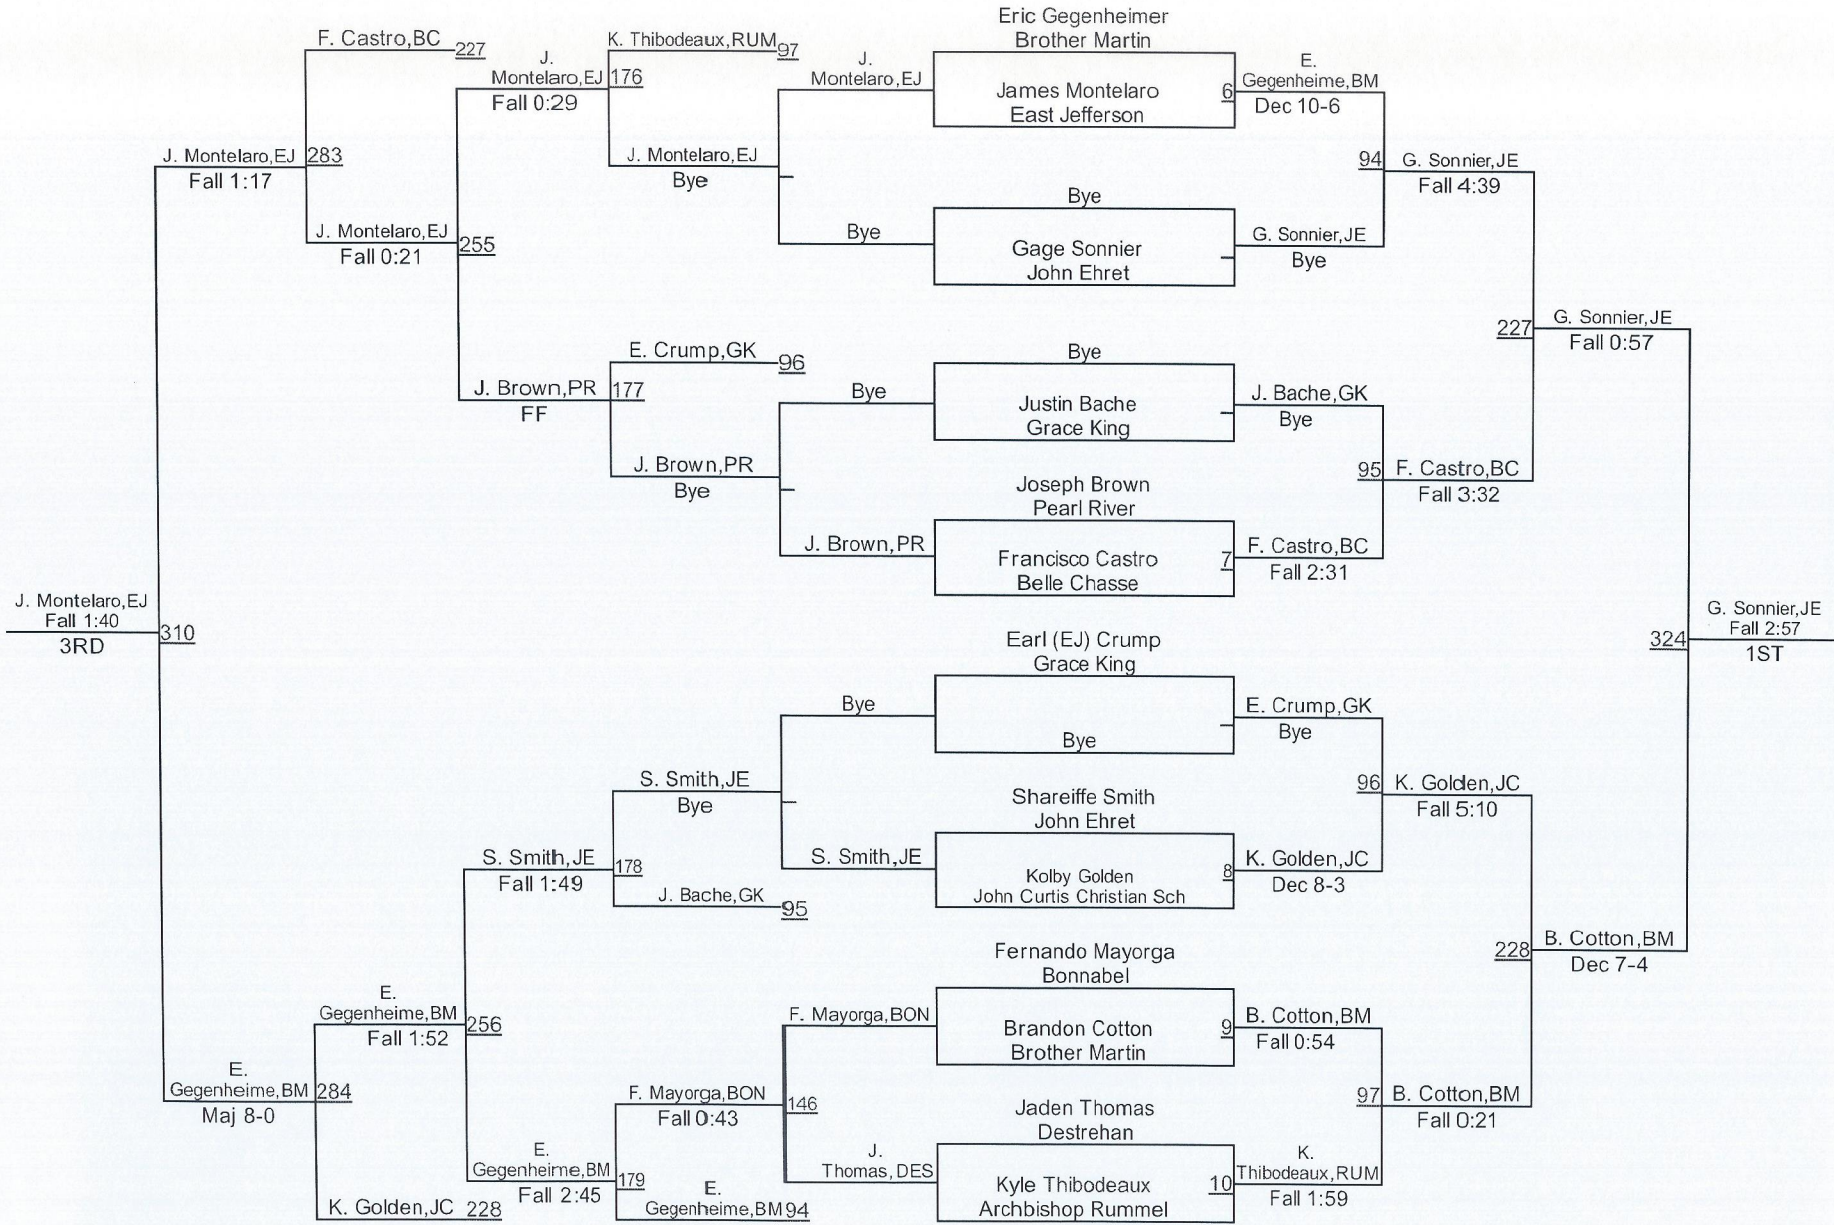

George Trygg Memorial

George Trygg 113