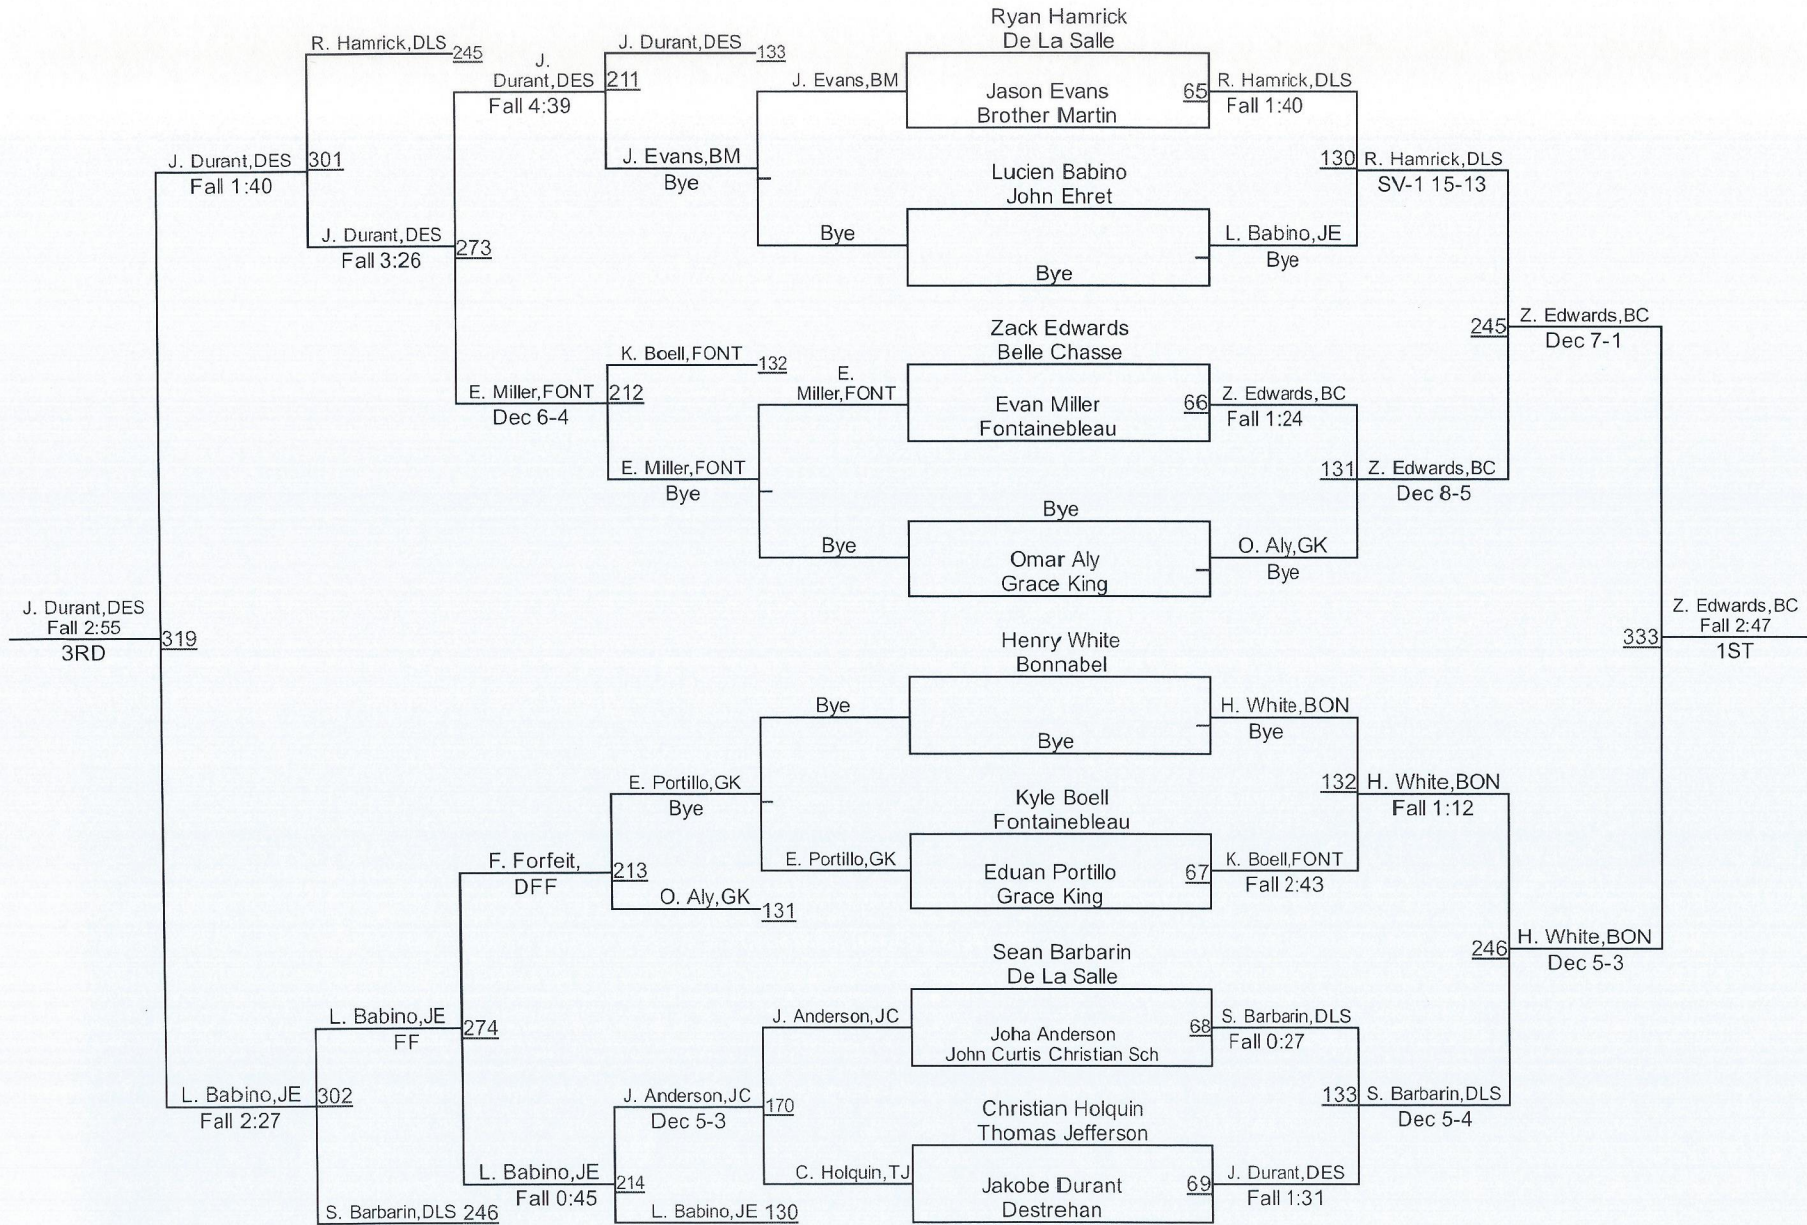

George Trygg Memorial

George Trygg 182