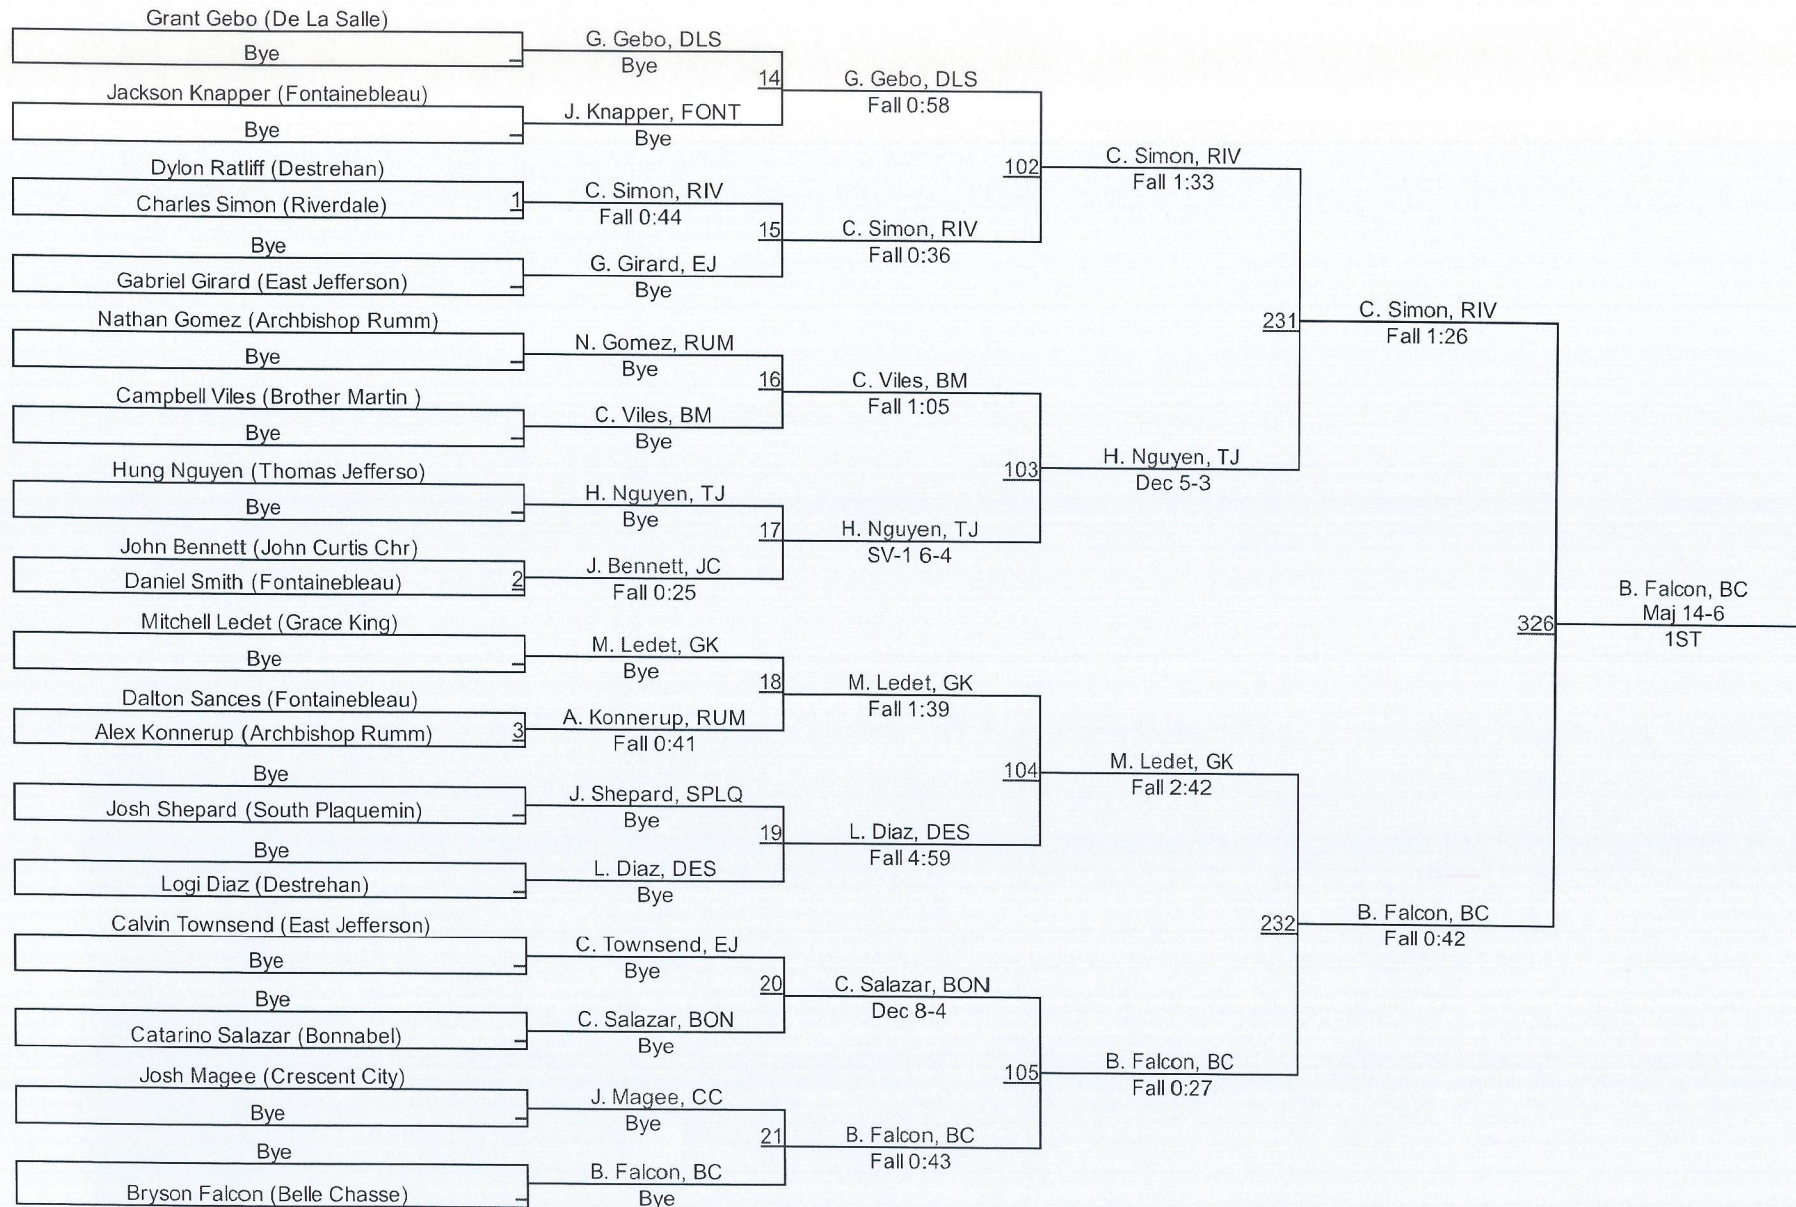

George Trygg Memorial

George Trygg 126