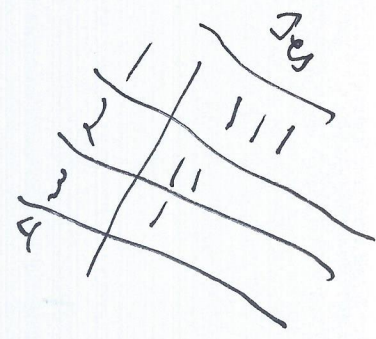

Team Scores

1.	Catholic	221.5
2.	Airline	171.0
3.	Jesuit	168.0
4.	Quachita Christian School	99.5
5.	John Curtis	67.5
6.	Central	66.0
7.	Shaw	64.5
8.	Dutchtown	63.5
9.	East Ascension	61.0
10.	St.Louis	57.5
11.	Ehret	50.0
11.	St. Michael the Archangel	50.0
13.	Baton Rouge High	38.0
14.	Basile	36.0
15.	Mandeville	27.0
16.	Woodlawn	22.0
17.	Episcopal	17.0
18.	Barbe	16.0
19.	Church Point	15.5
20.	North Desoto	12.0
21.	Summerfield	9.5
22.	Thomas Jefferson	6.0
23.	Rayne	0.0

182 SF CF

170 SF
126 SF CF
132 SF
138 SF CF
160 SF
170 SF CF