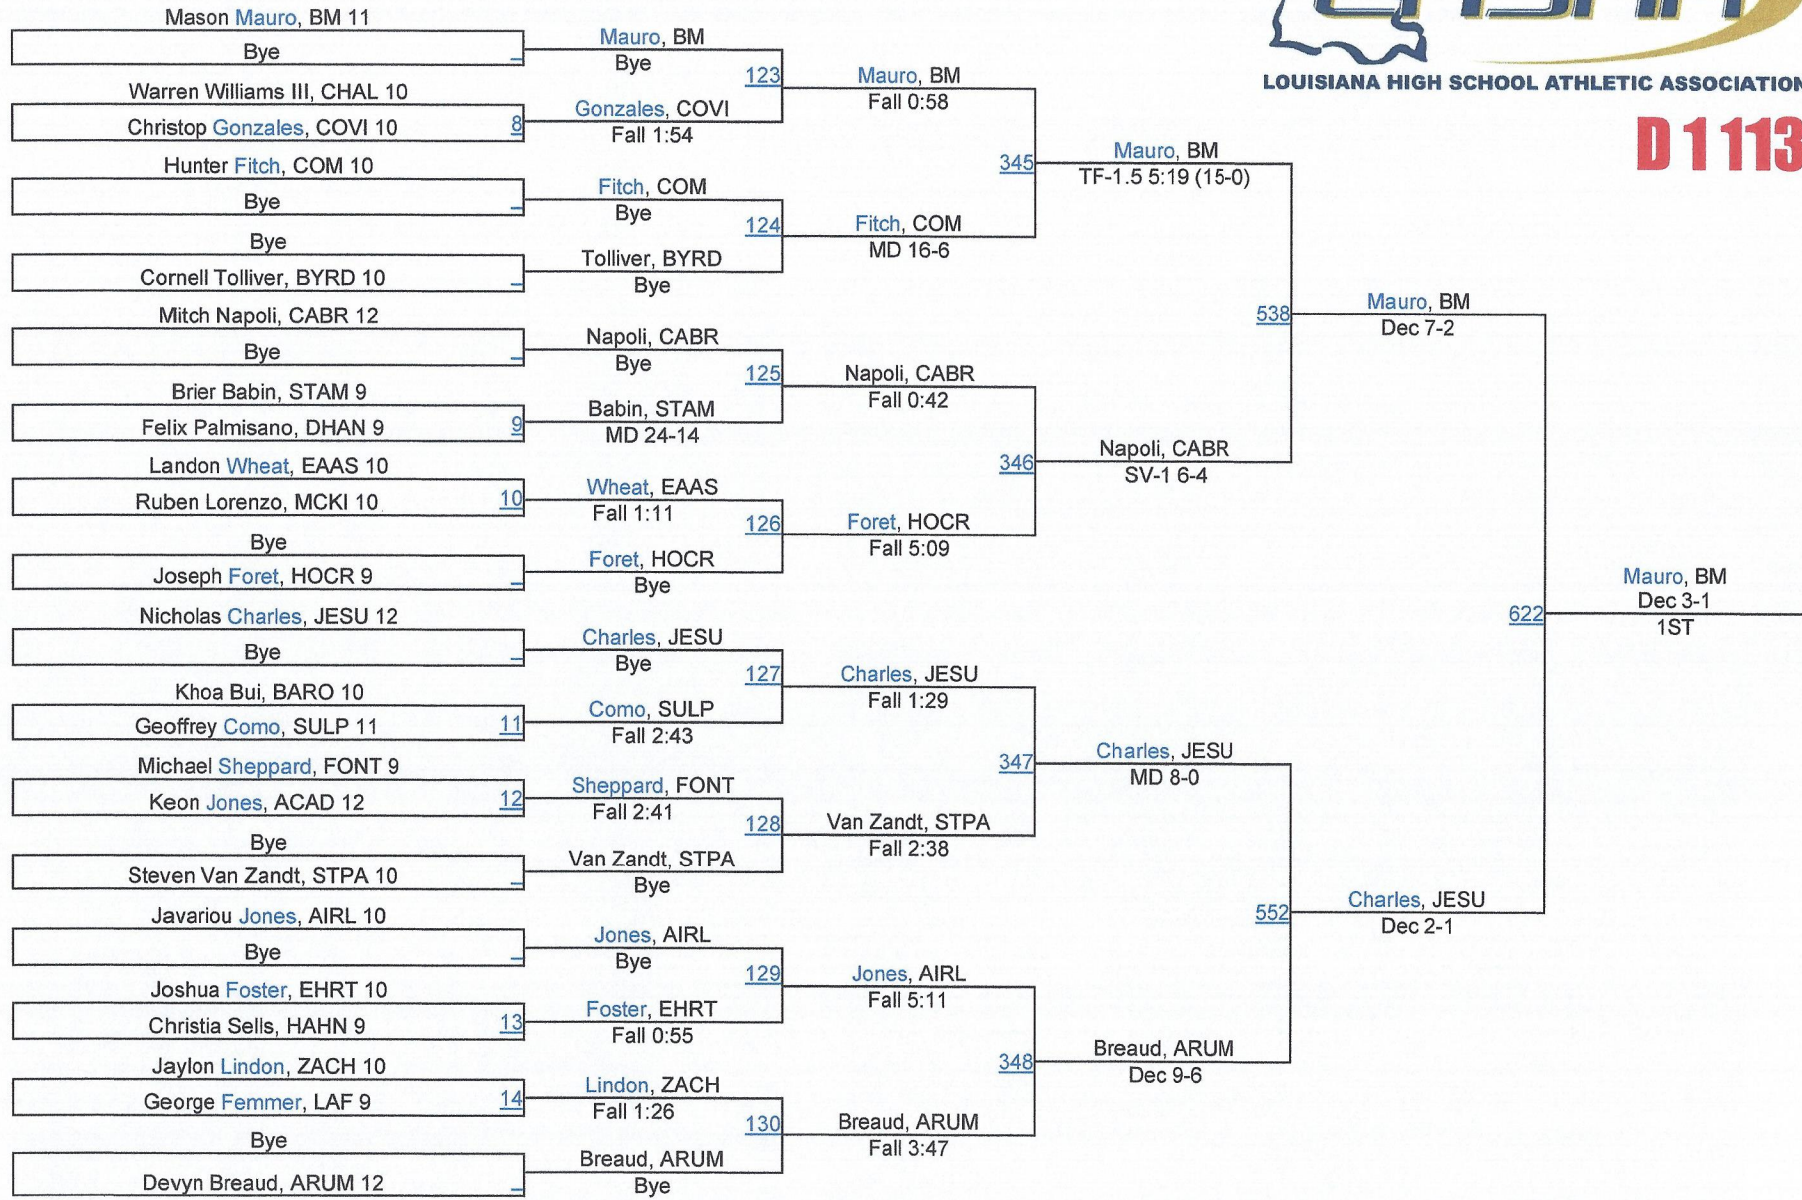

2014 LHSAA State Championships

LOUISIANA HIGH SCHOOL ATHLETIC ASSOCIATION

D 1113

D 1113