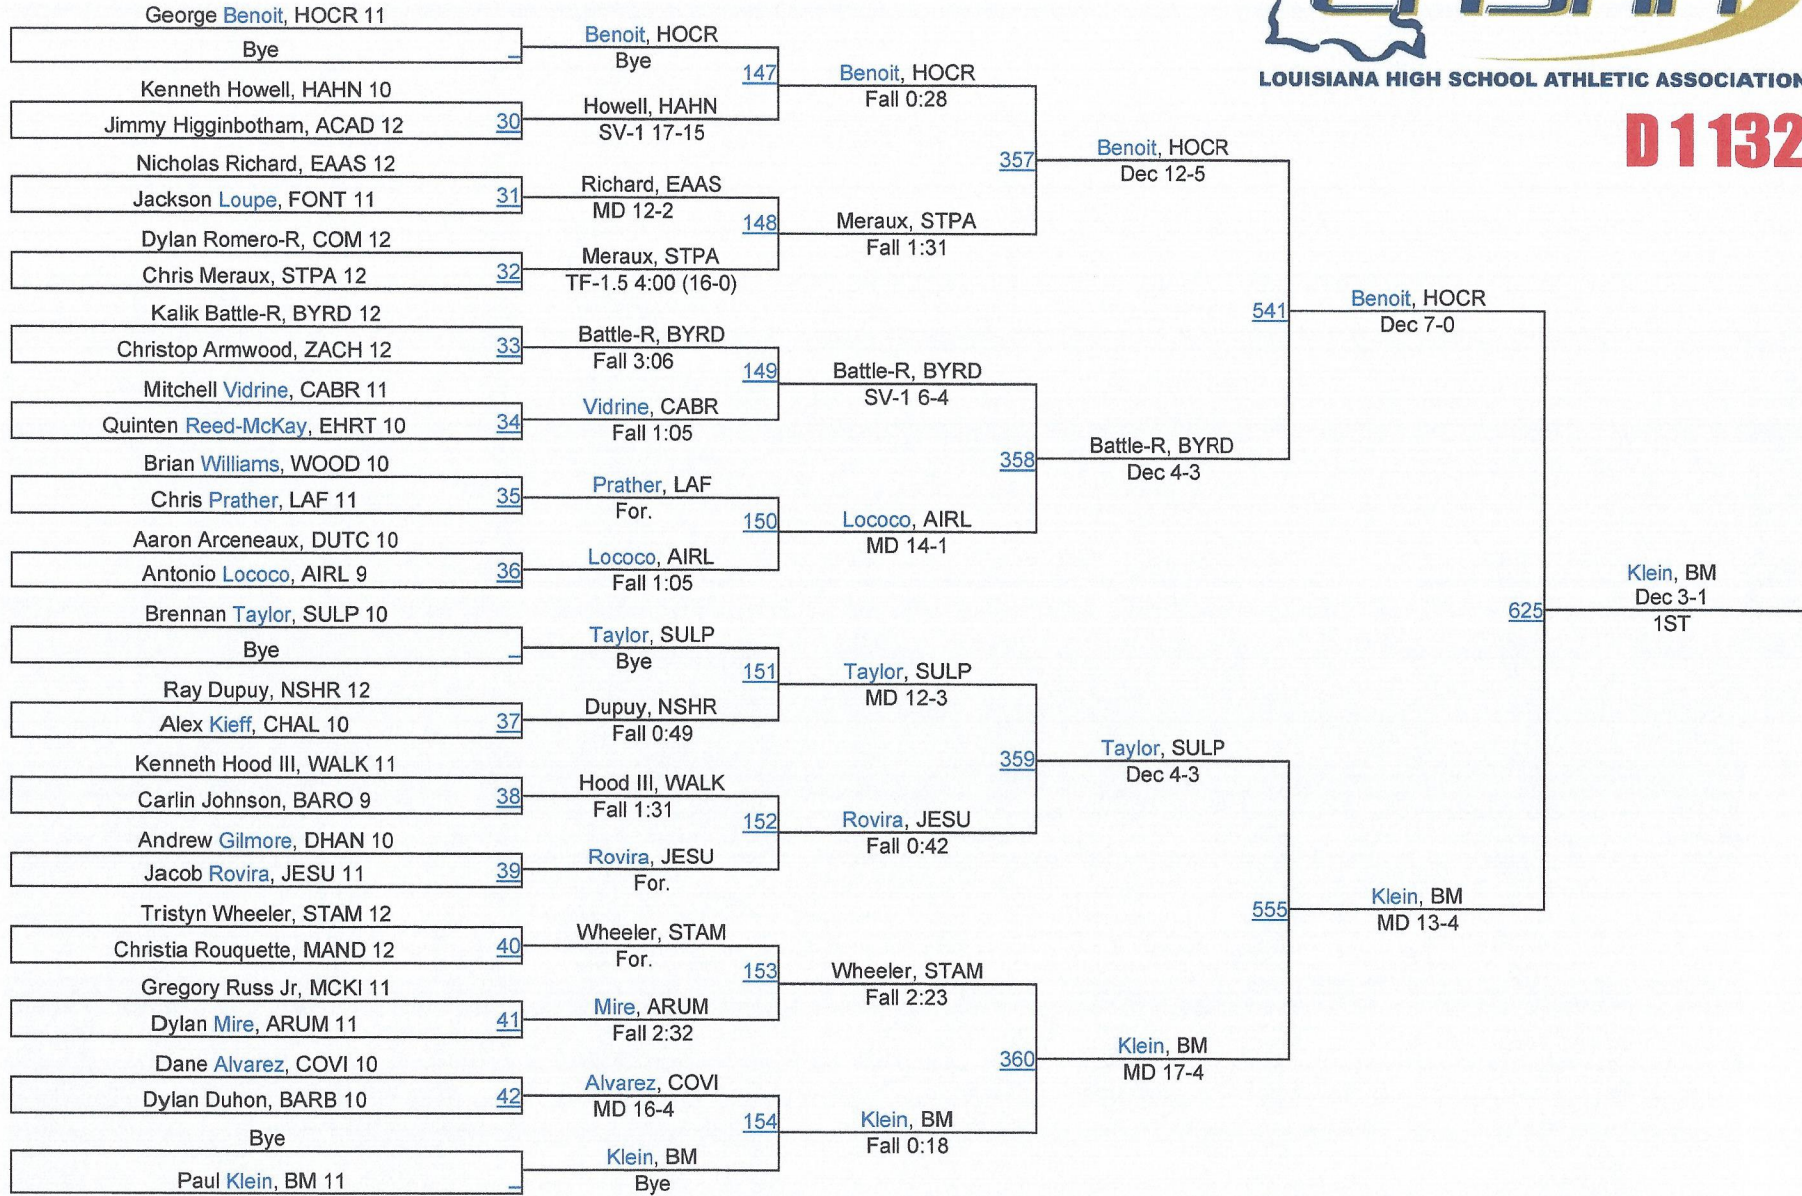

2014 LHSAA State Championships

LOUISIANA HIGH SCHOOL ATHLETIC ASSOCIATION

D 1132

D 1132