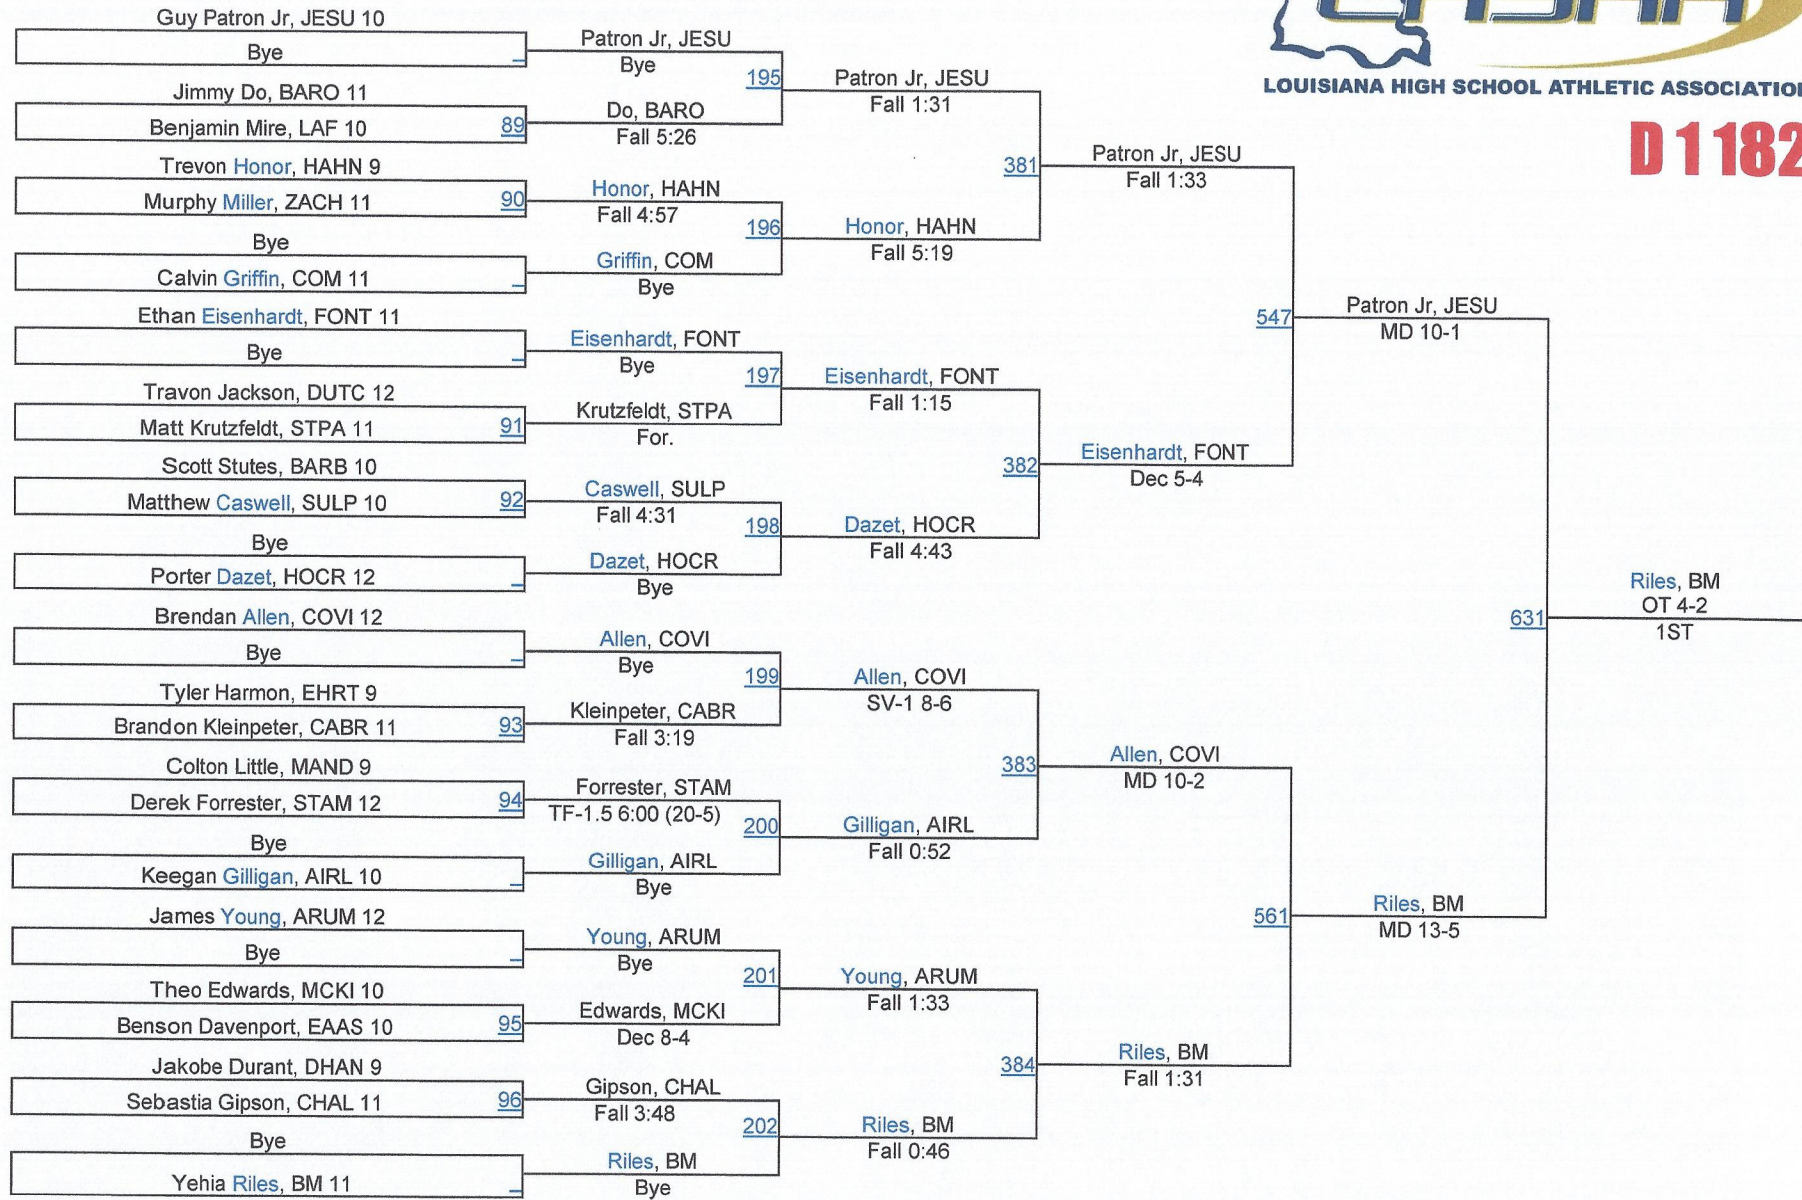

2014 LHSAA State Championships

D 1182

D 1182