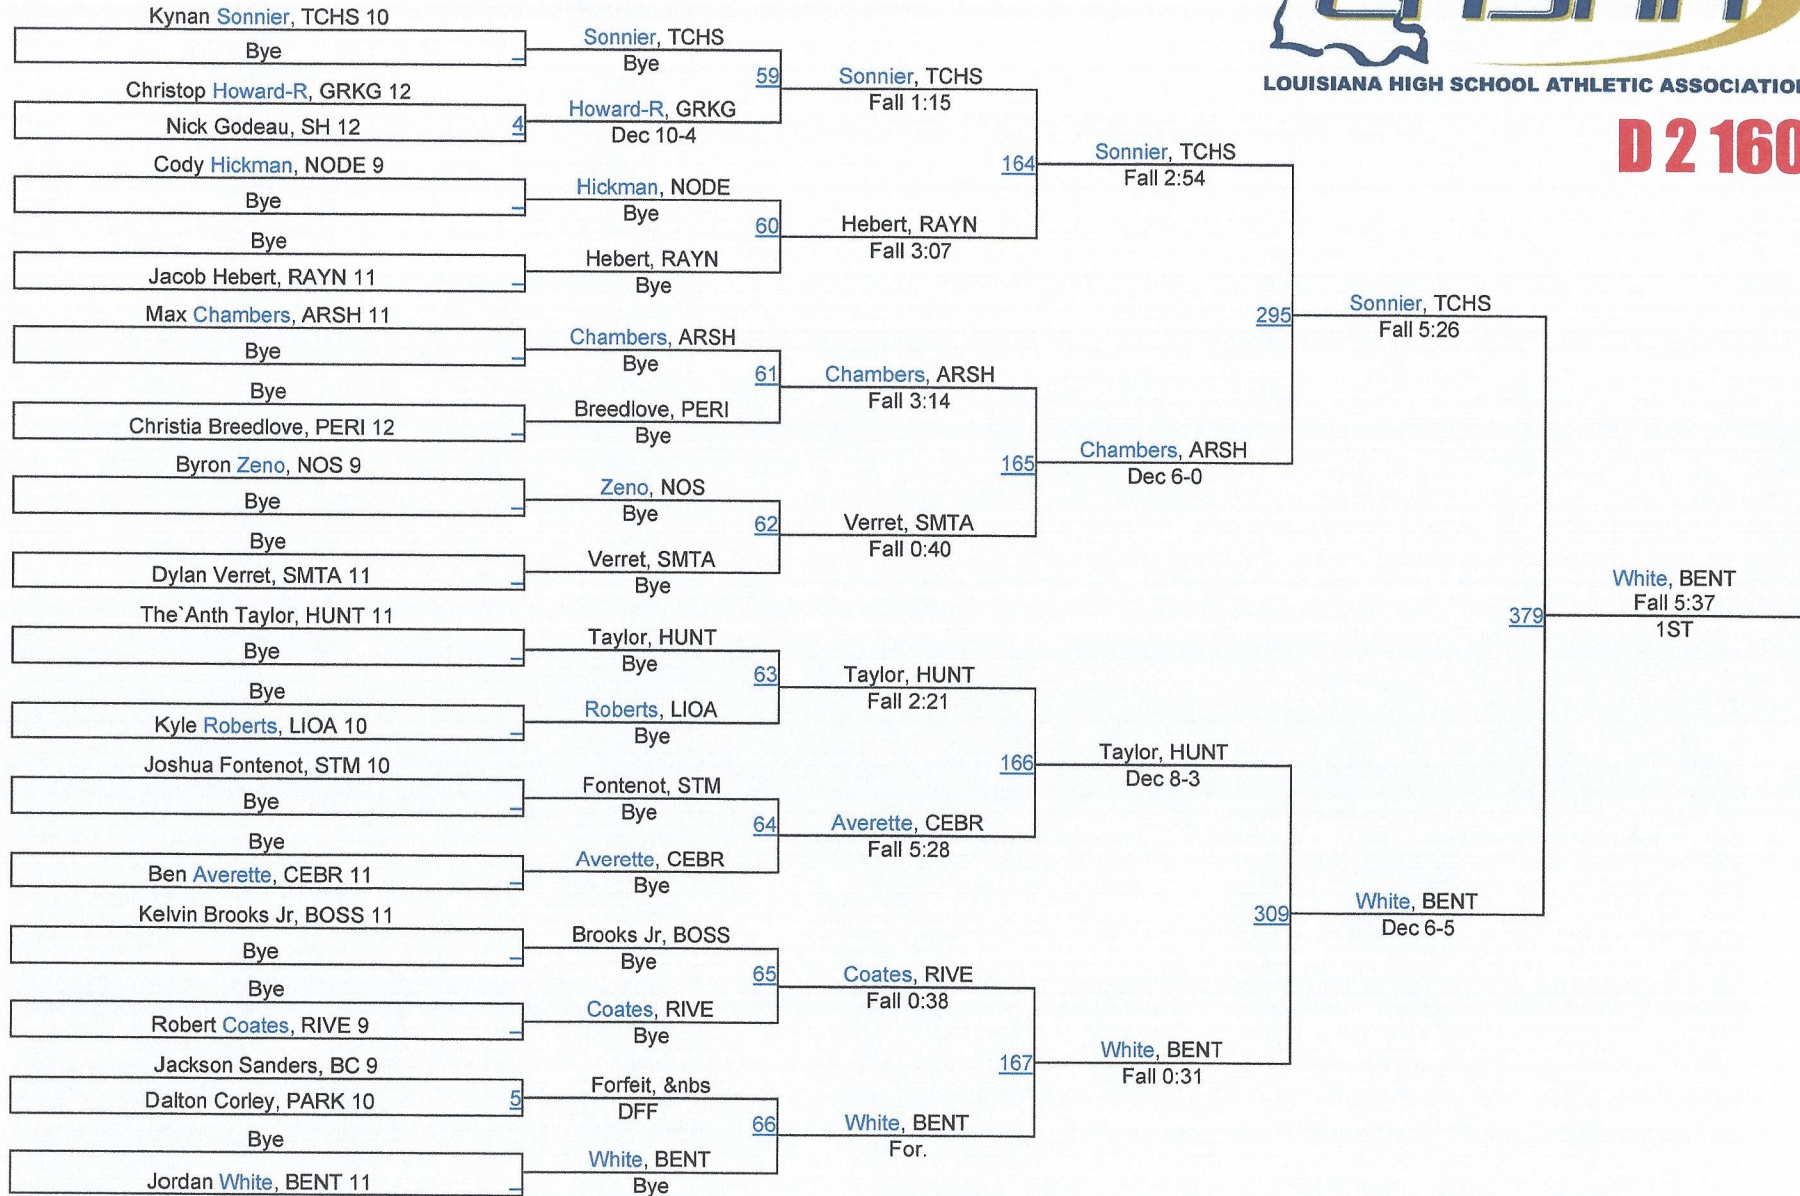

2014 LHSAA State Championships

D 2 160

D 2 160