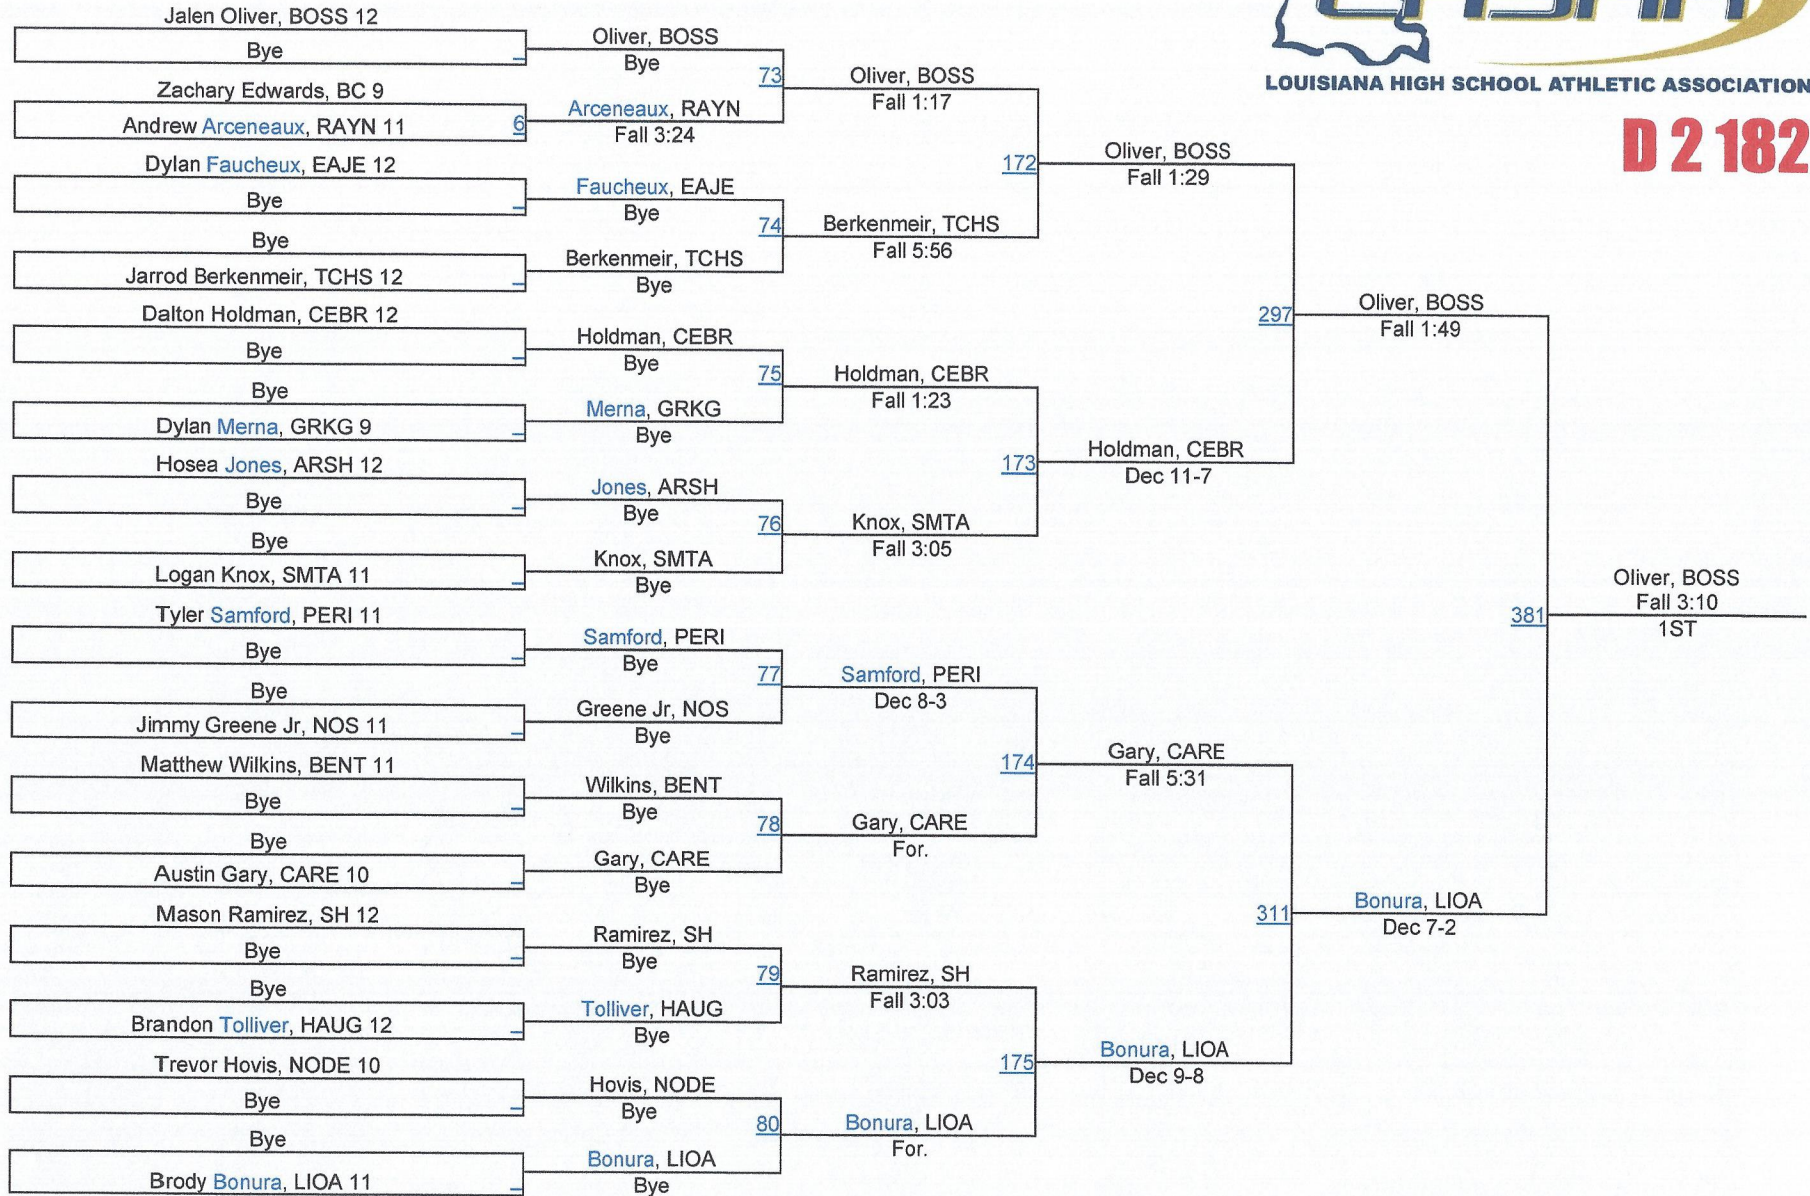

# 2014 LHSAA State Championships

**D 2182**

# D 2 182