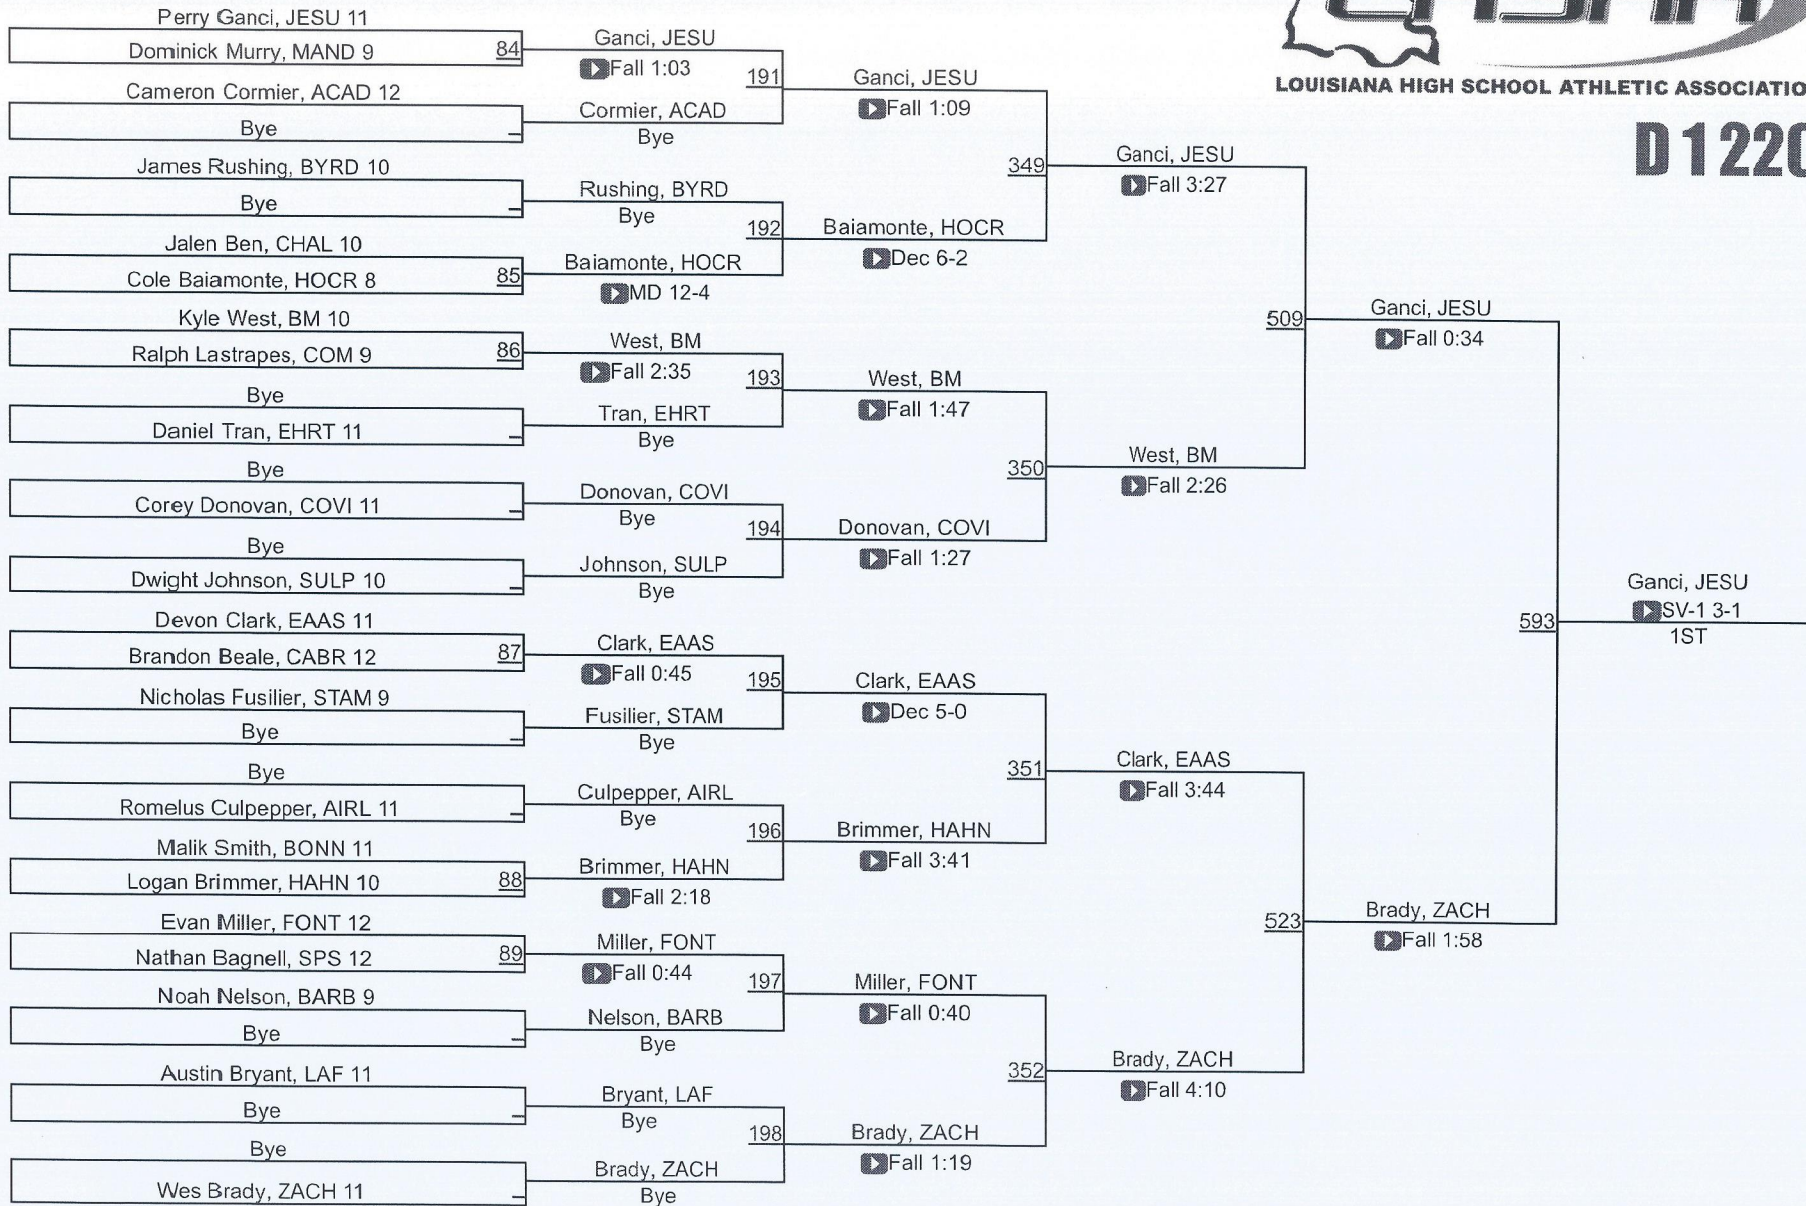

LOUISIANA HIGH SCHOOL ATHLETIC ASSOCIATION

D 1220