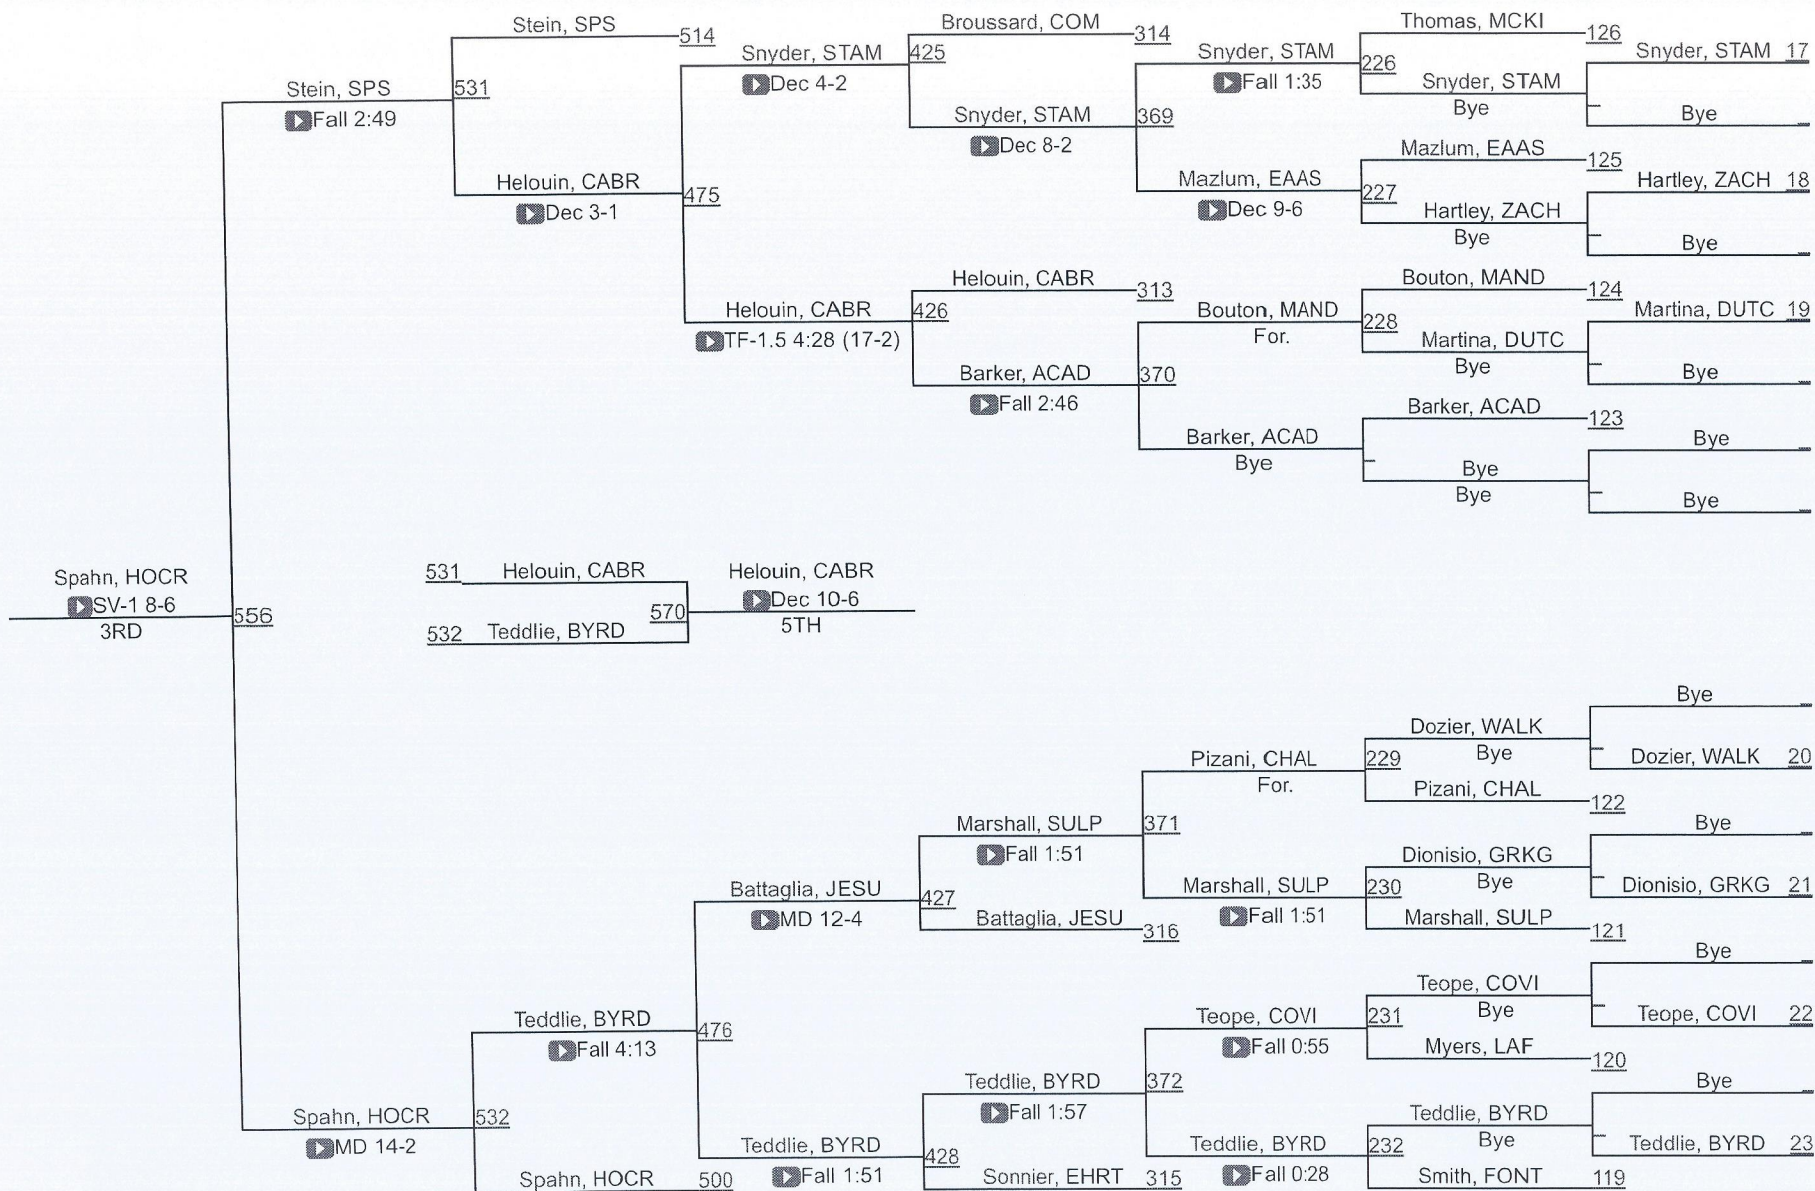

LHSAA State Championships

D 1120

D 1120

LHSAA State Championships

LOUISIANA HIGH SCHOOL ATHLETIC ASSOCIATION

D 1126

D 1126

LHSAA State Championships