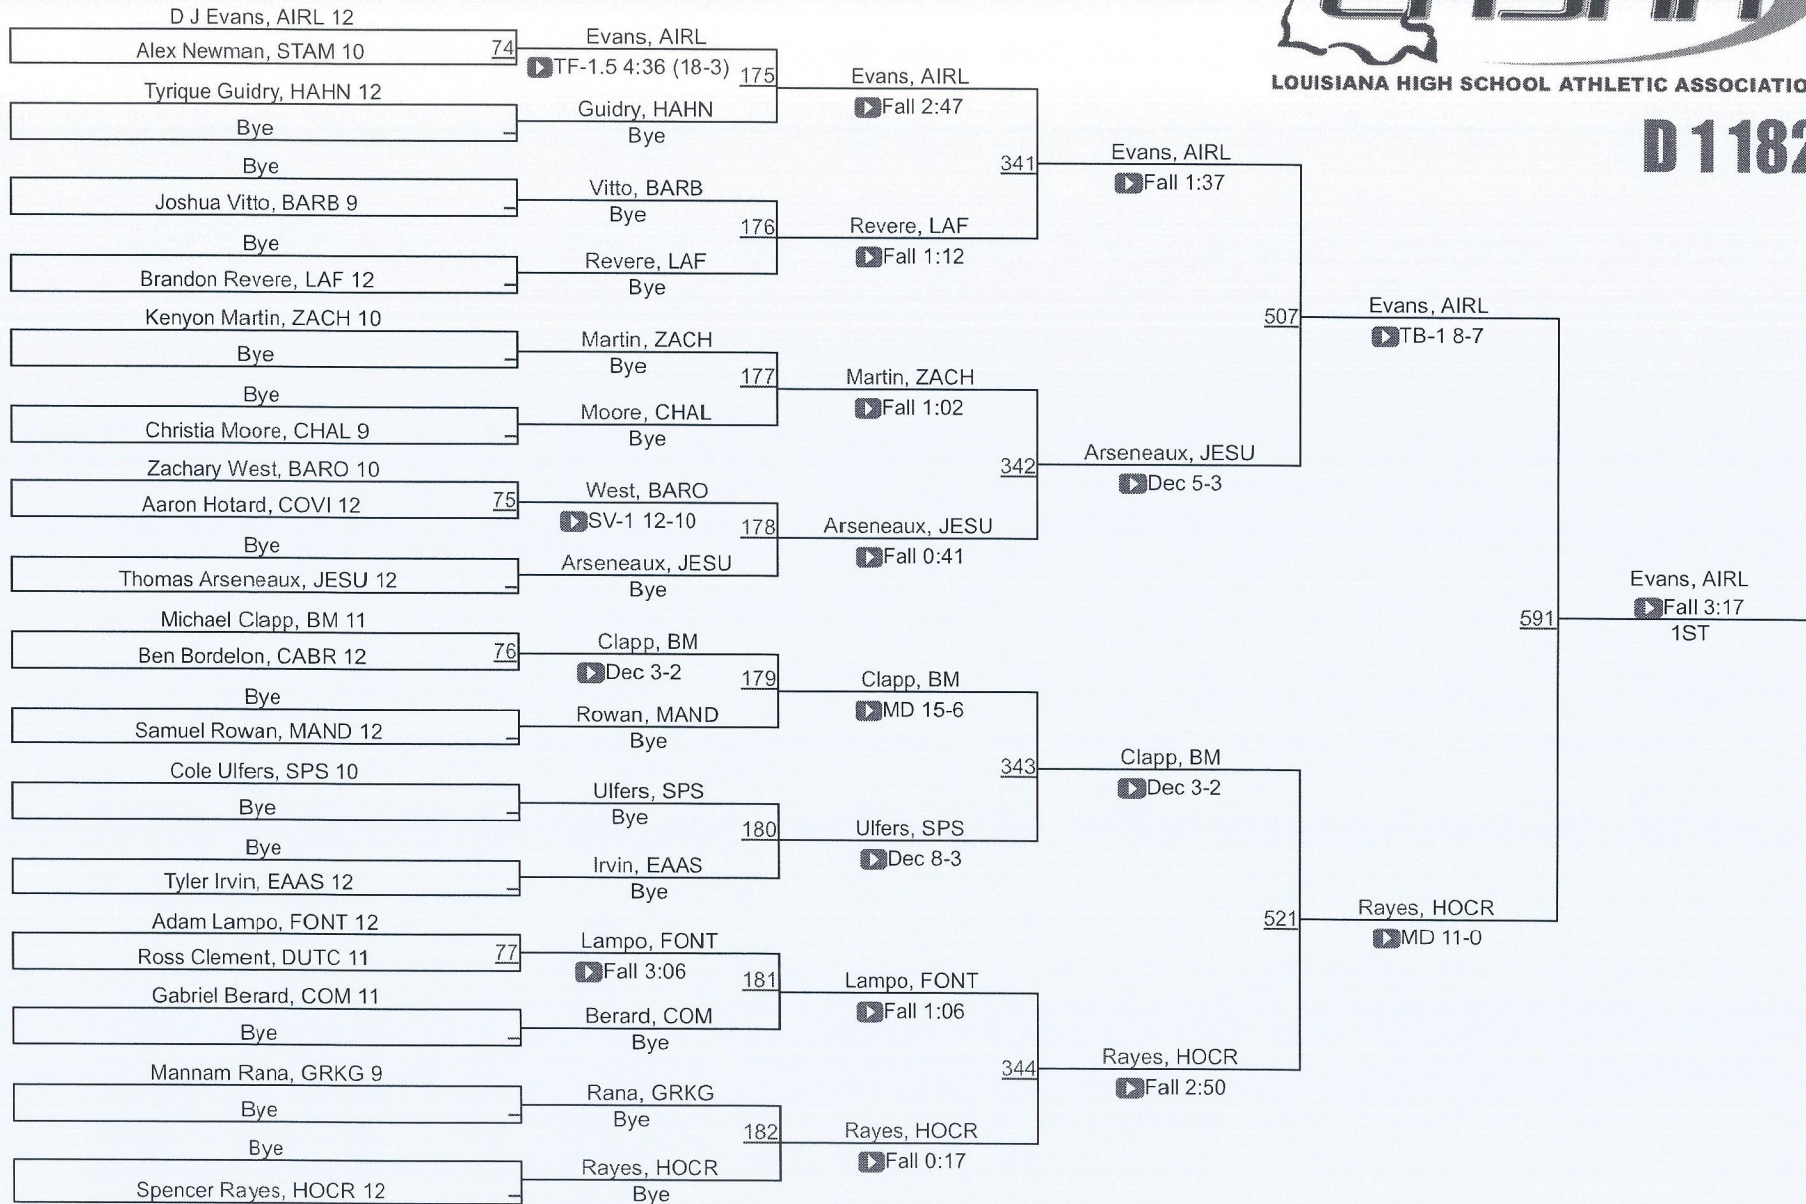

LOUISIANA HIGH SCHOOL ATHLETIC ASSOCIATION

D 1182