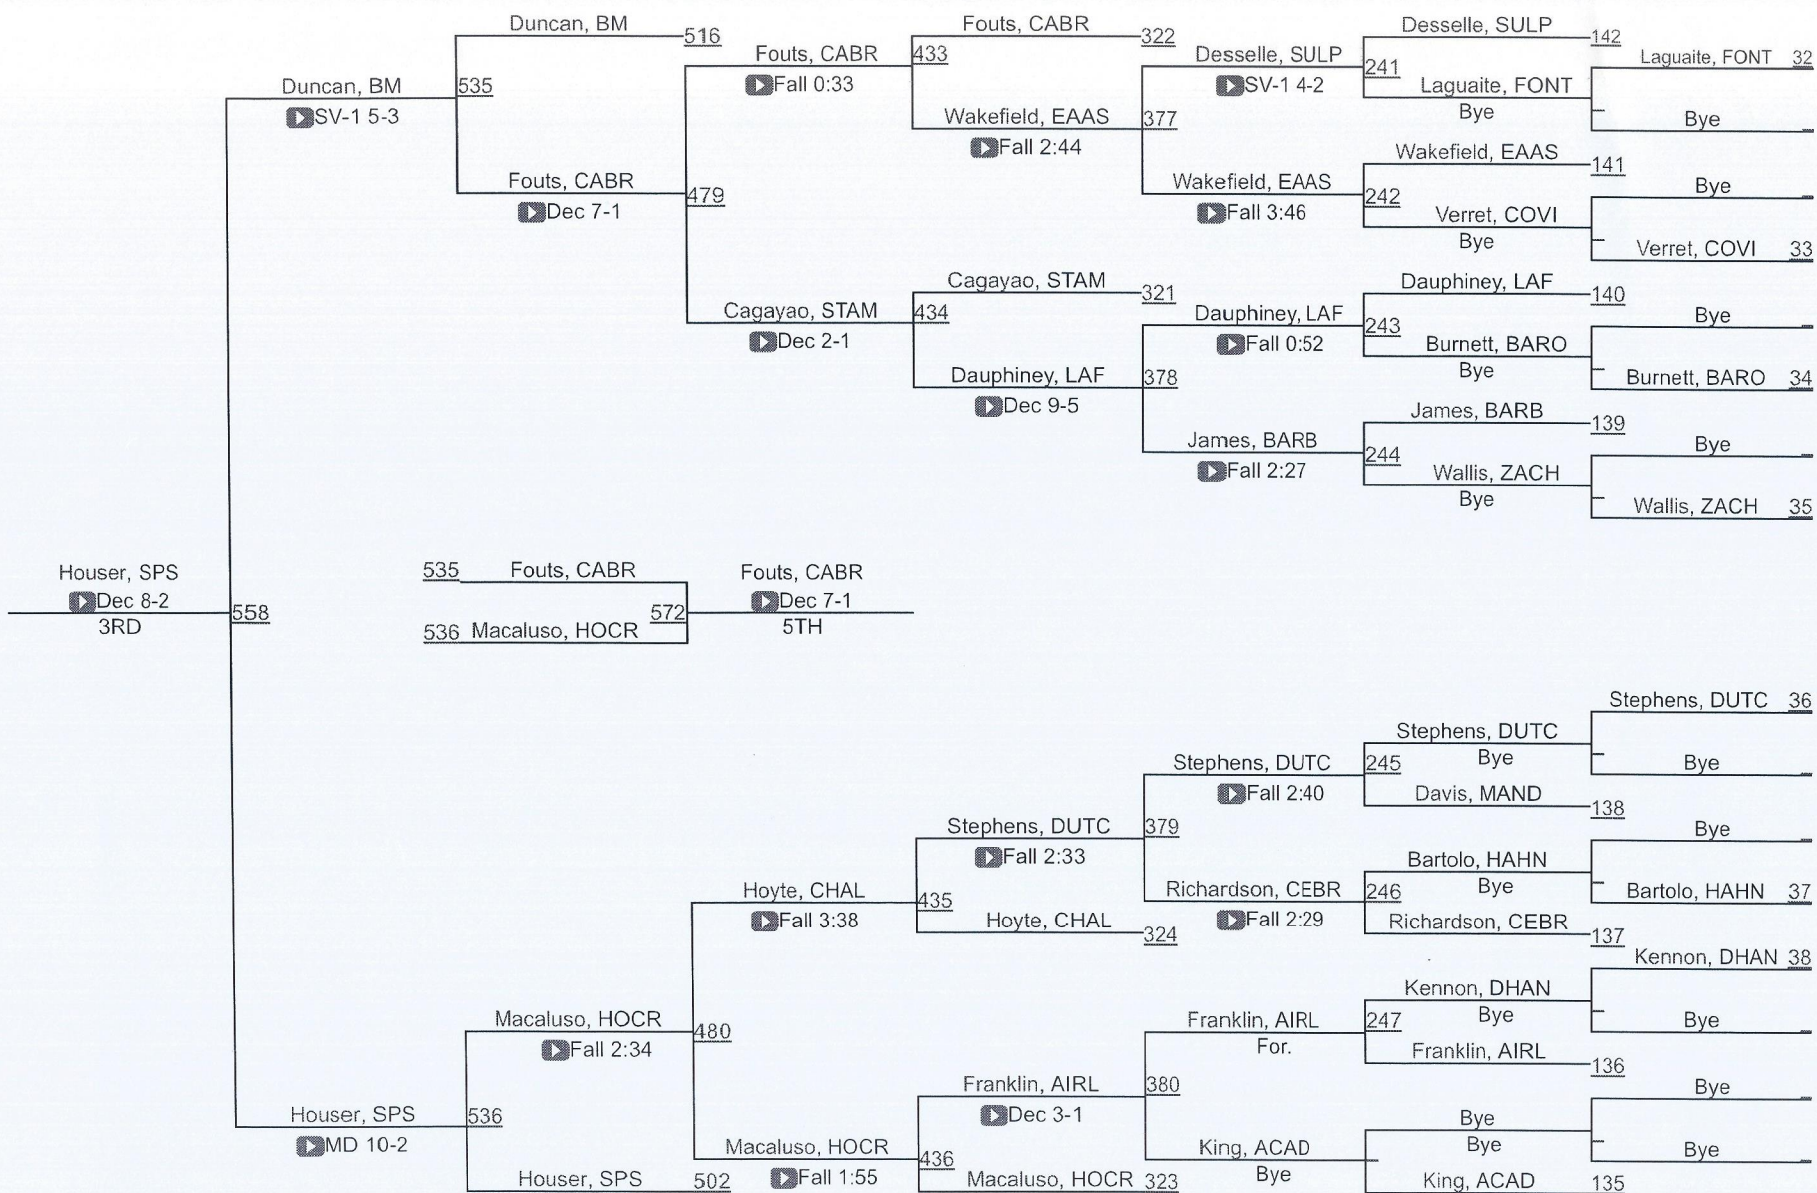

LOUISIANA HIGH SCHOOL ATHLETIC ASSOCIATION

D 1 132

D 1132

LHSAA State Championships

LOUISIANA HIGH SCHOOL ATHLETIC ASSOCIATION

D 1138

LHSAA State Championships

LOUISIANA HIGH SCHOOL ATHLETIC ASSOCIATION