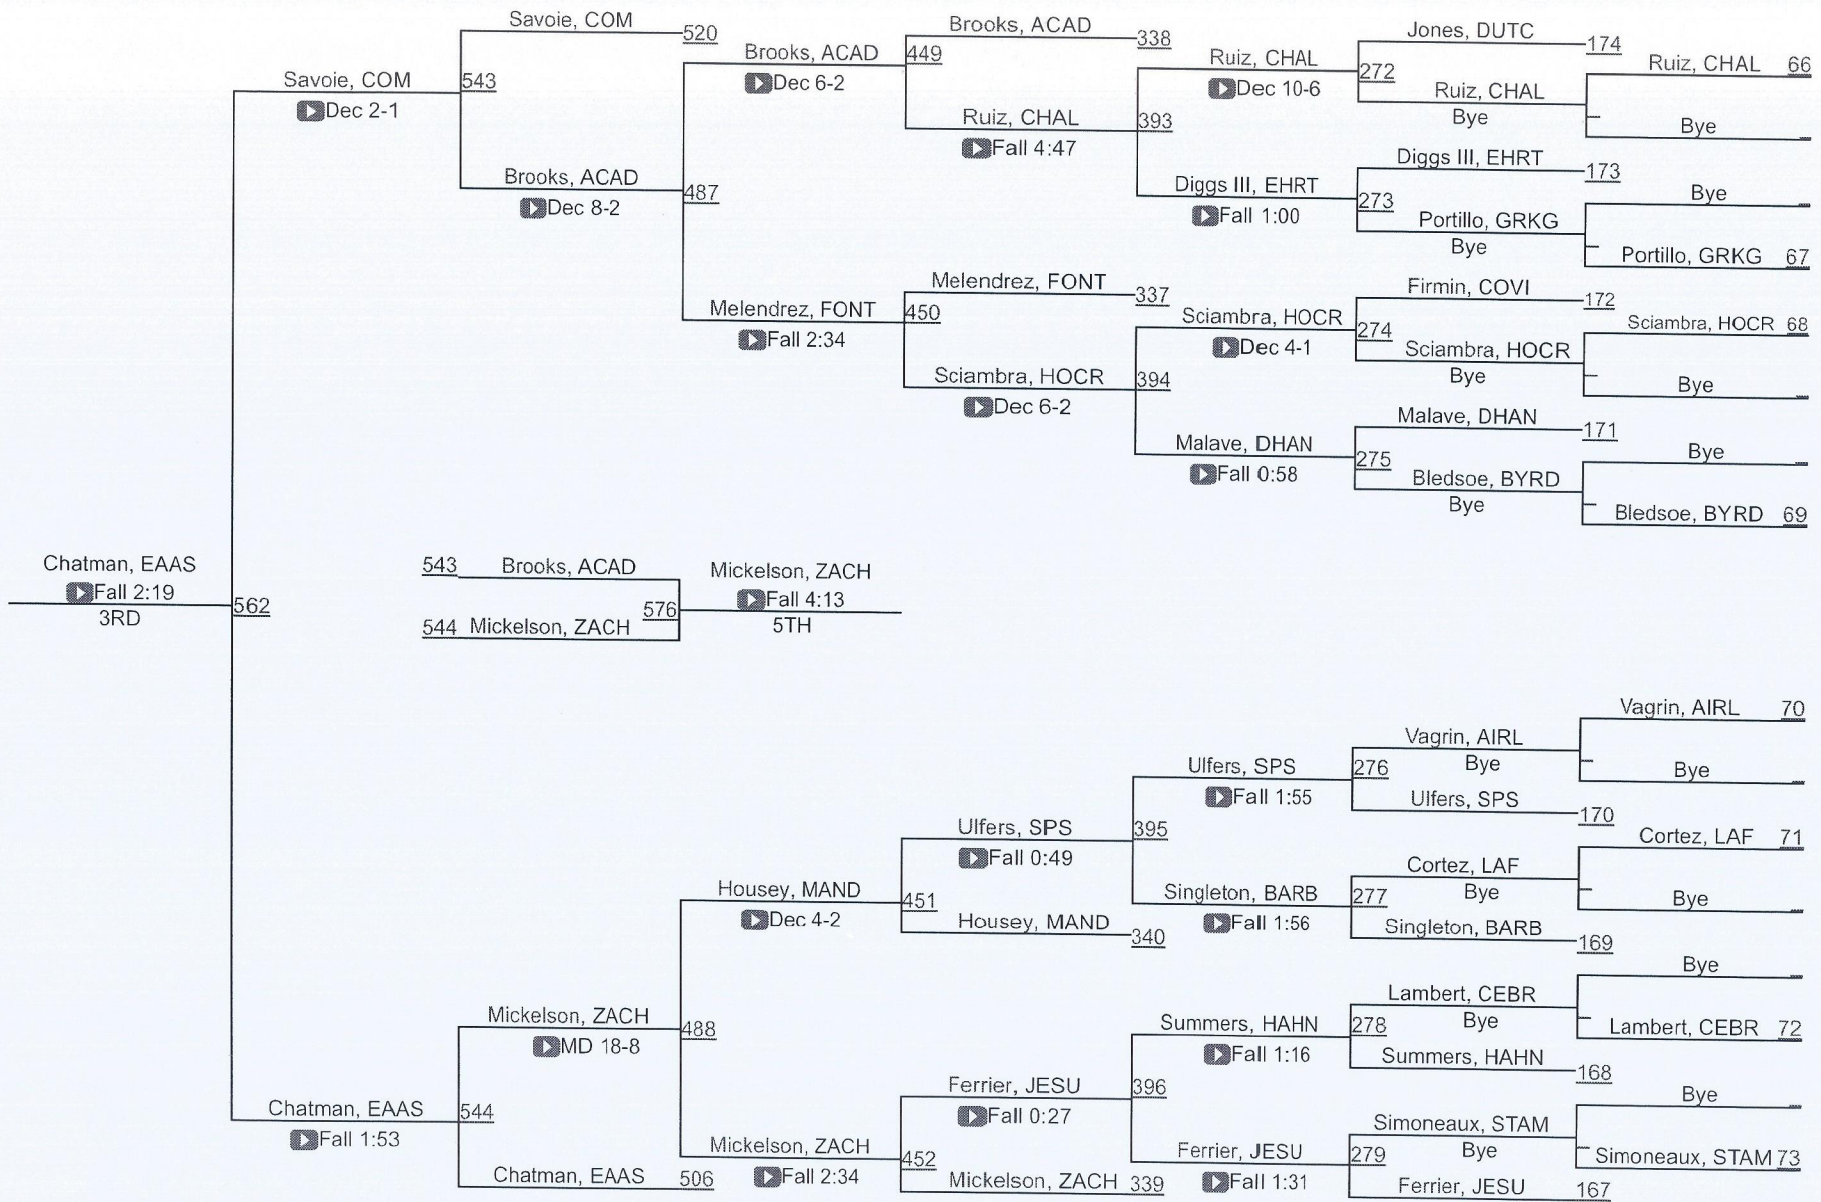

D 1 160

D 1160

LHSAA State Championships

LOUISIANA HIGH SCHOOL ATHLETIC ASSOCIATION

D 1170

D 1170

LHSAA State Championships

LOUISIANA HIGH SCHOOL ATHLETIC ASSOCIATION