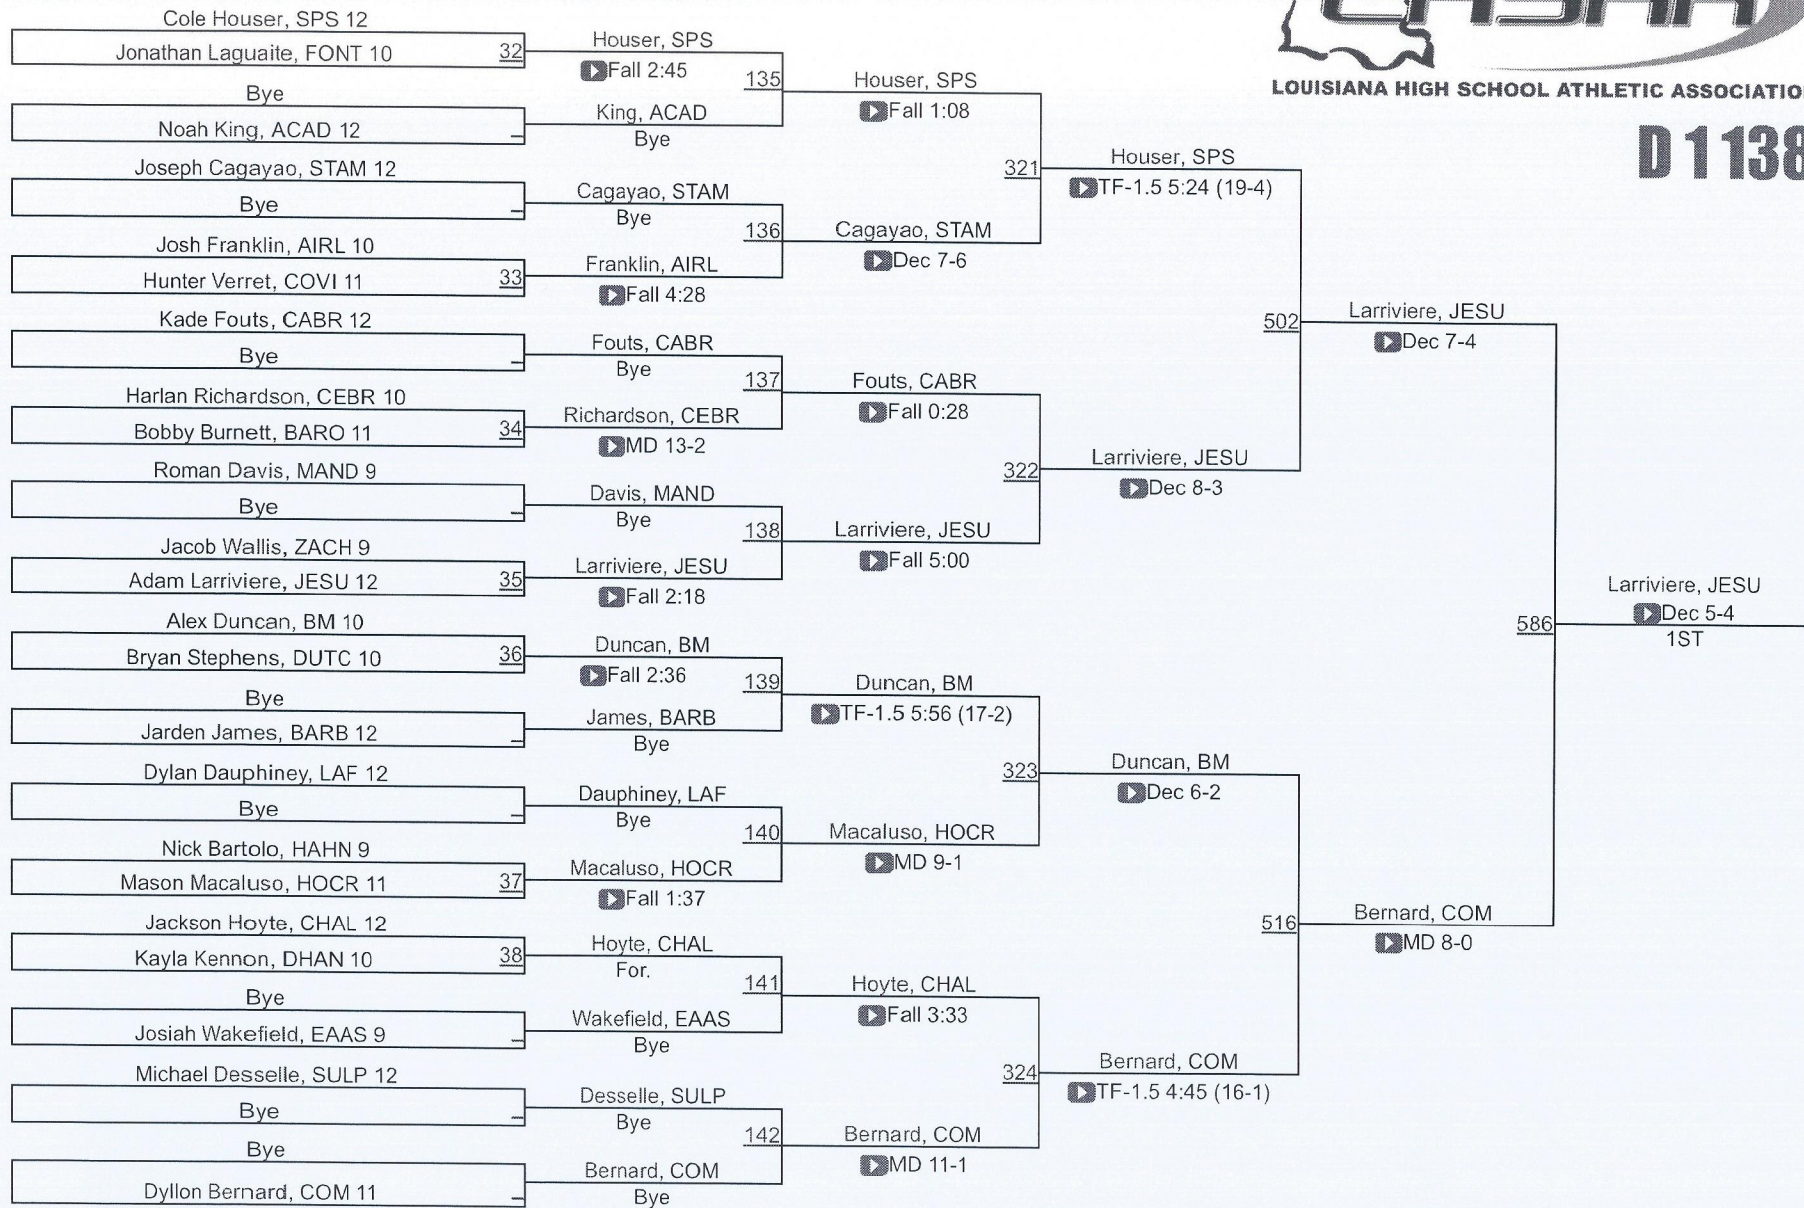

LOUISIANA HIGH SCHOOL ATHLETIC ASSOCIATION

D 1 132

D 1132

LHSAA State Championships

LOUISIANA HIGH SCHOOL ATHLETIC ASSOCIATION

D 1138

LHSAA State Championships

LOUISIANA HIGH SCHOOL ATHLETIC ASSOCIATION