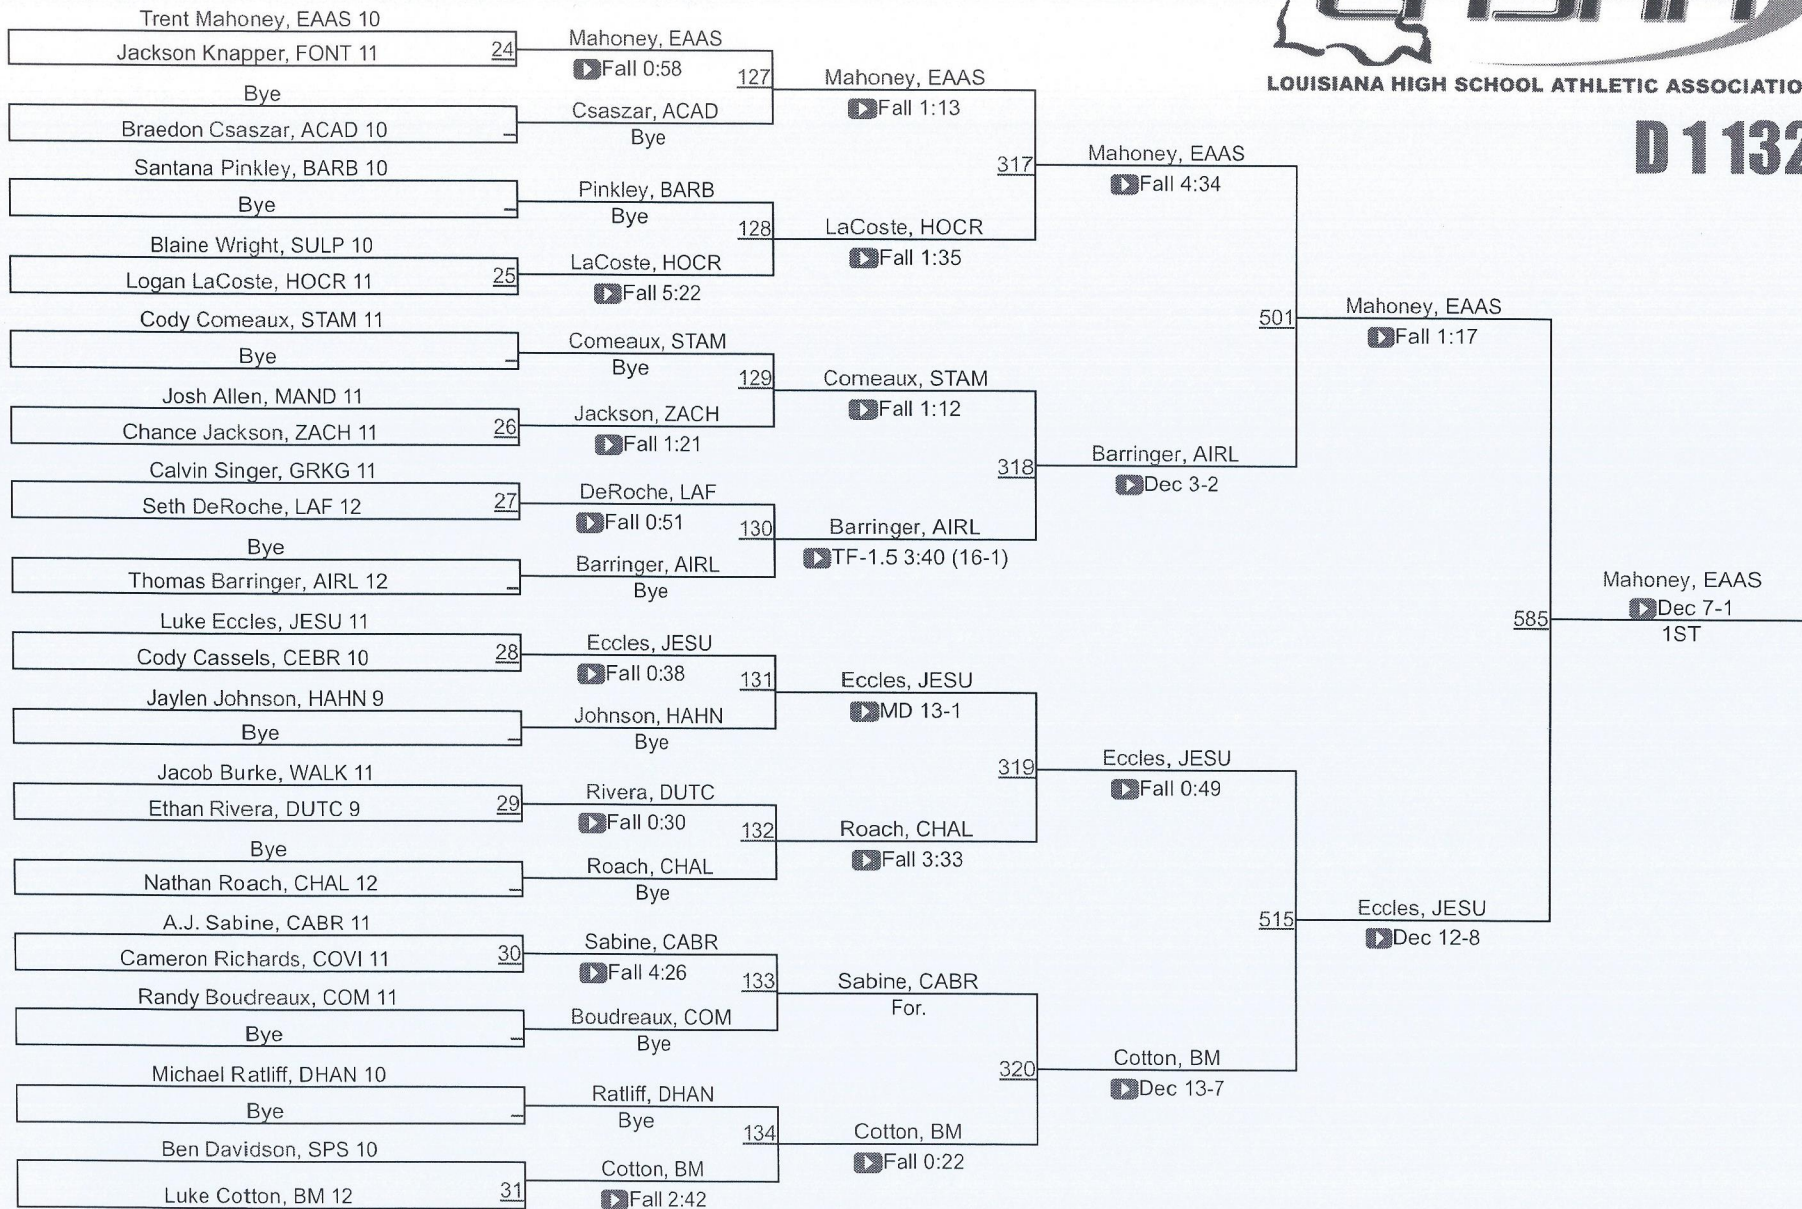

LOUISIANA HIGH SCHOOL ATHLETIC ASSOCIATION

D 1 132