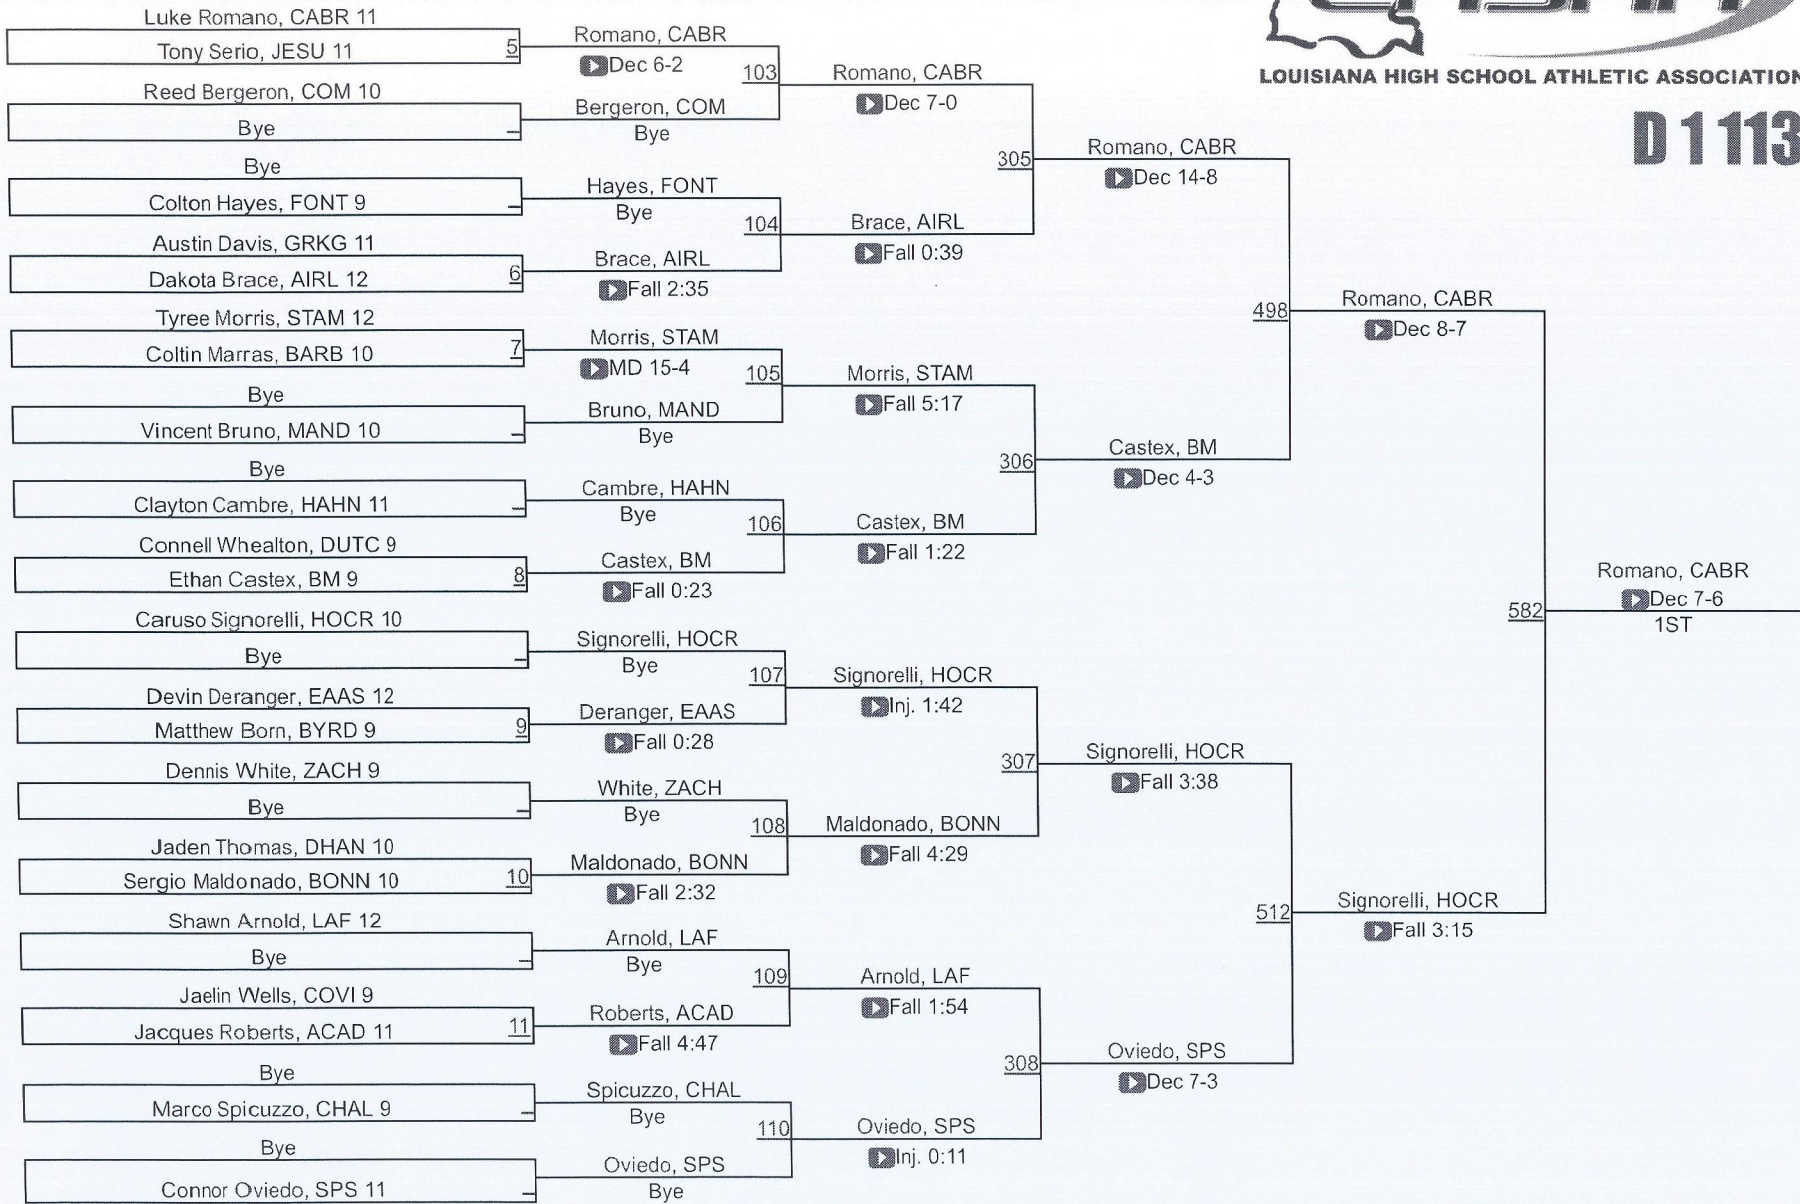

LHSAA State Championships

LOUISIANA HIGH SCHOOL ATHLETIC ASSOCIATION

D 1106

D 1106

LHSAA State Championships

LOUISIANA HIGH SCHOOL ATHLETIC ASSOCIATION

D 1113

D 1113