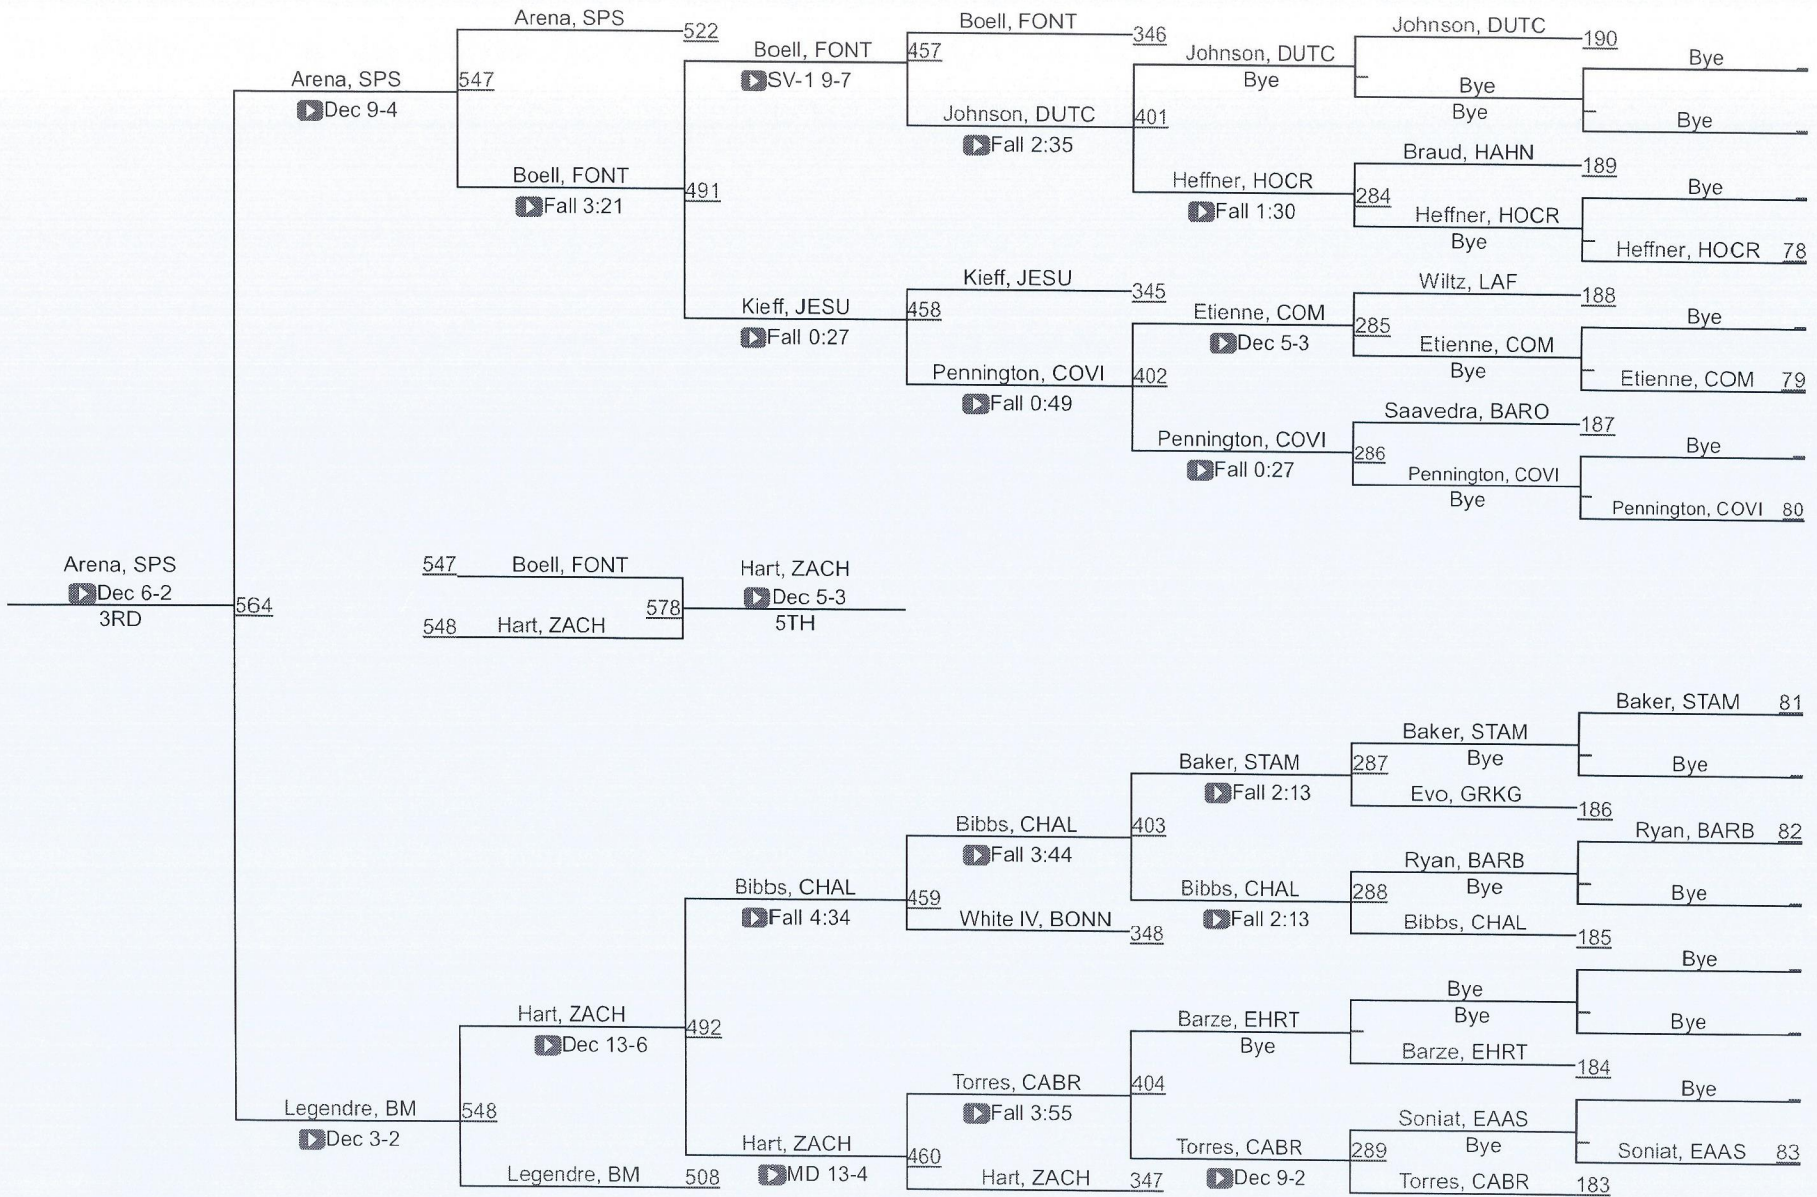

D 1182

D 1182

LHSAA State Championships

LOUISIANA HIGH SCHOOL ATHLETIC ASSOCIATION

D 1195

D 1195

LHSAA State Championships

LOUISIANA HIGH SCHOOL ATHLETIC ASSOCIATION