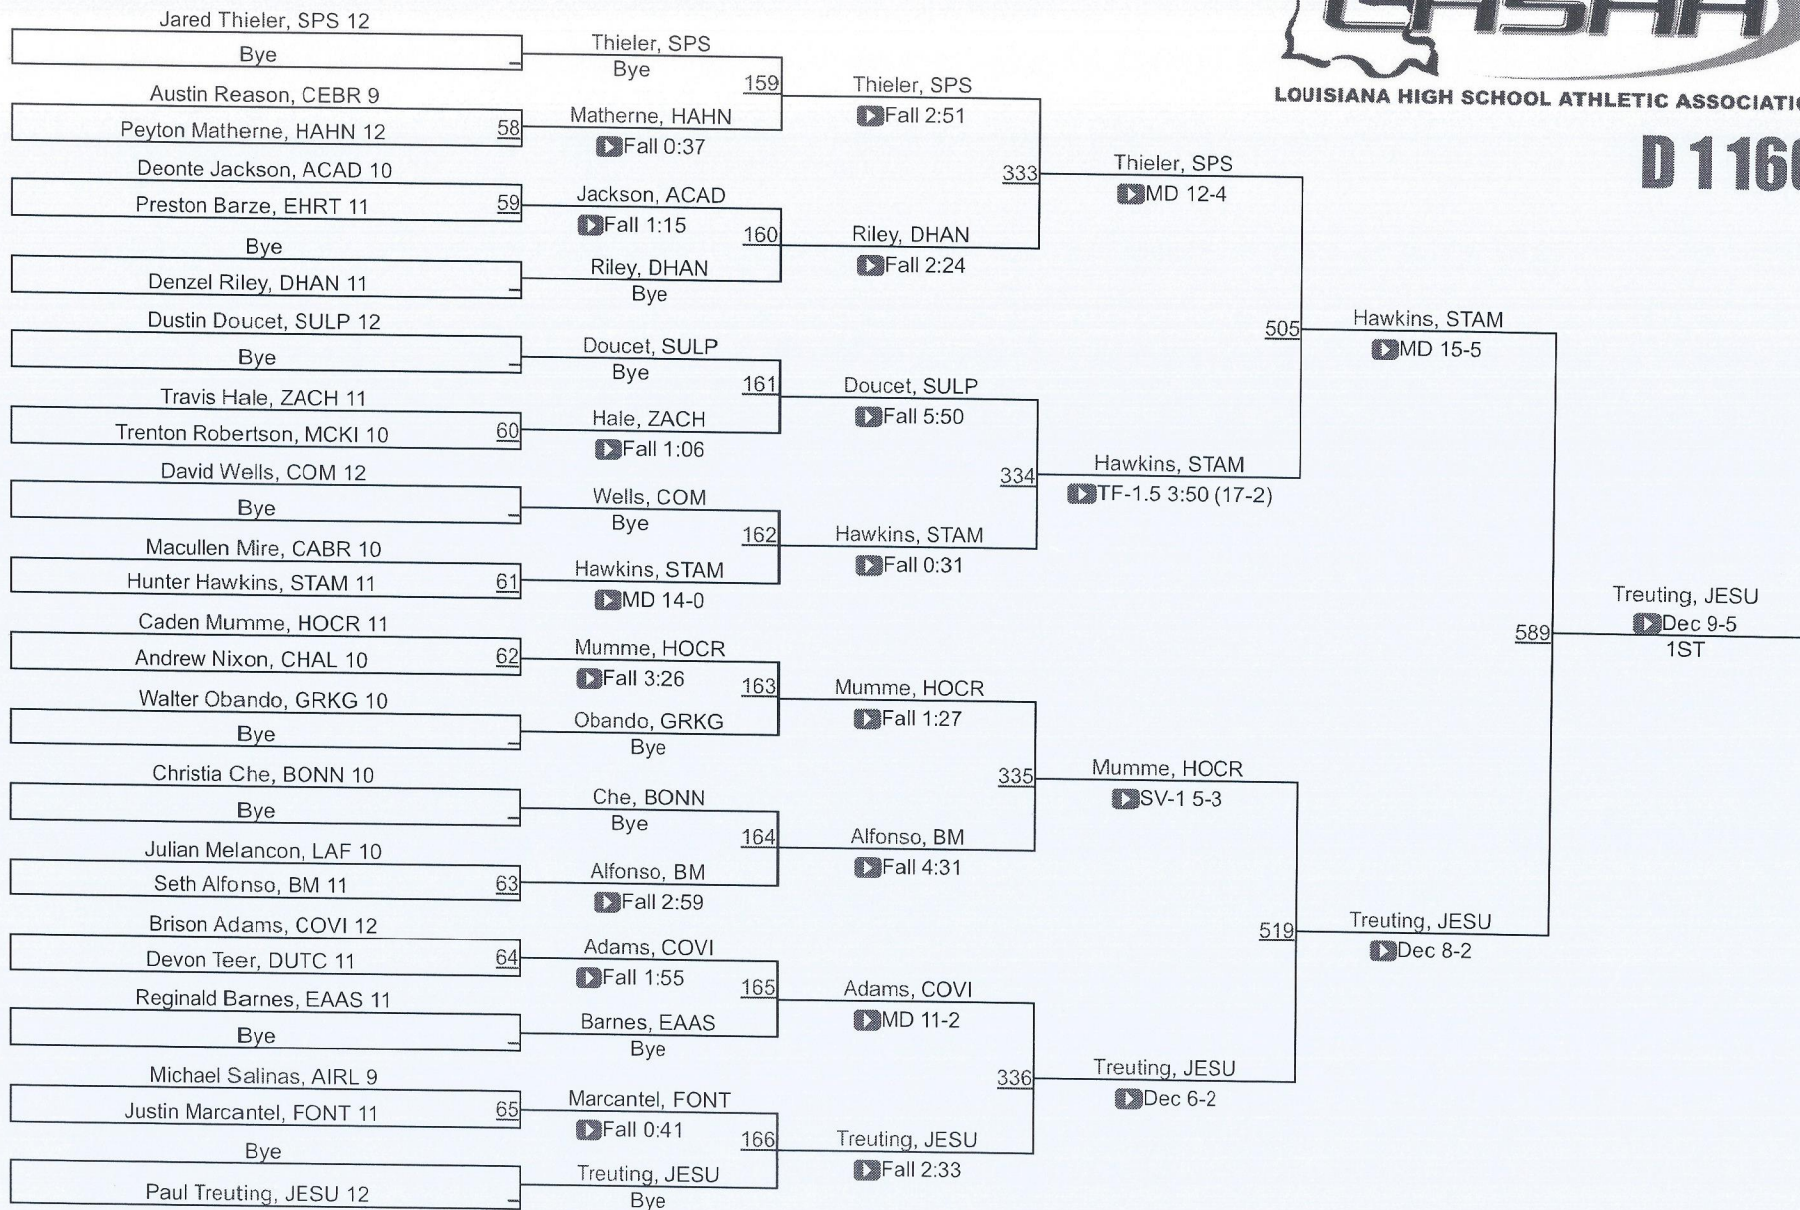

LOUISIANA HIGH SCHOOL ATHLETIC ASSOCIATION

D 1 160