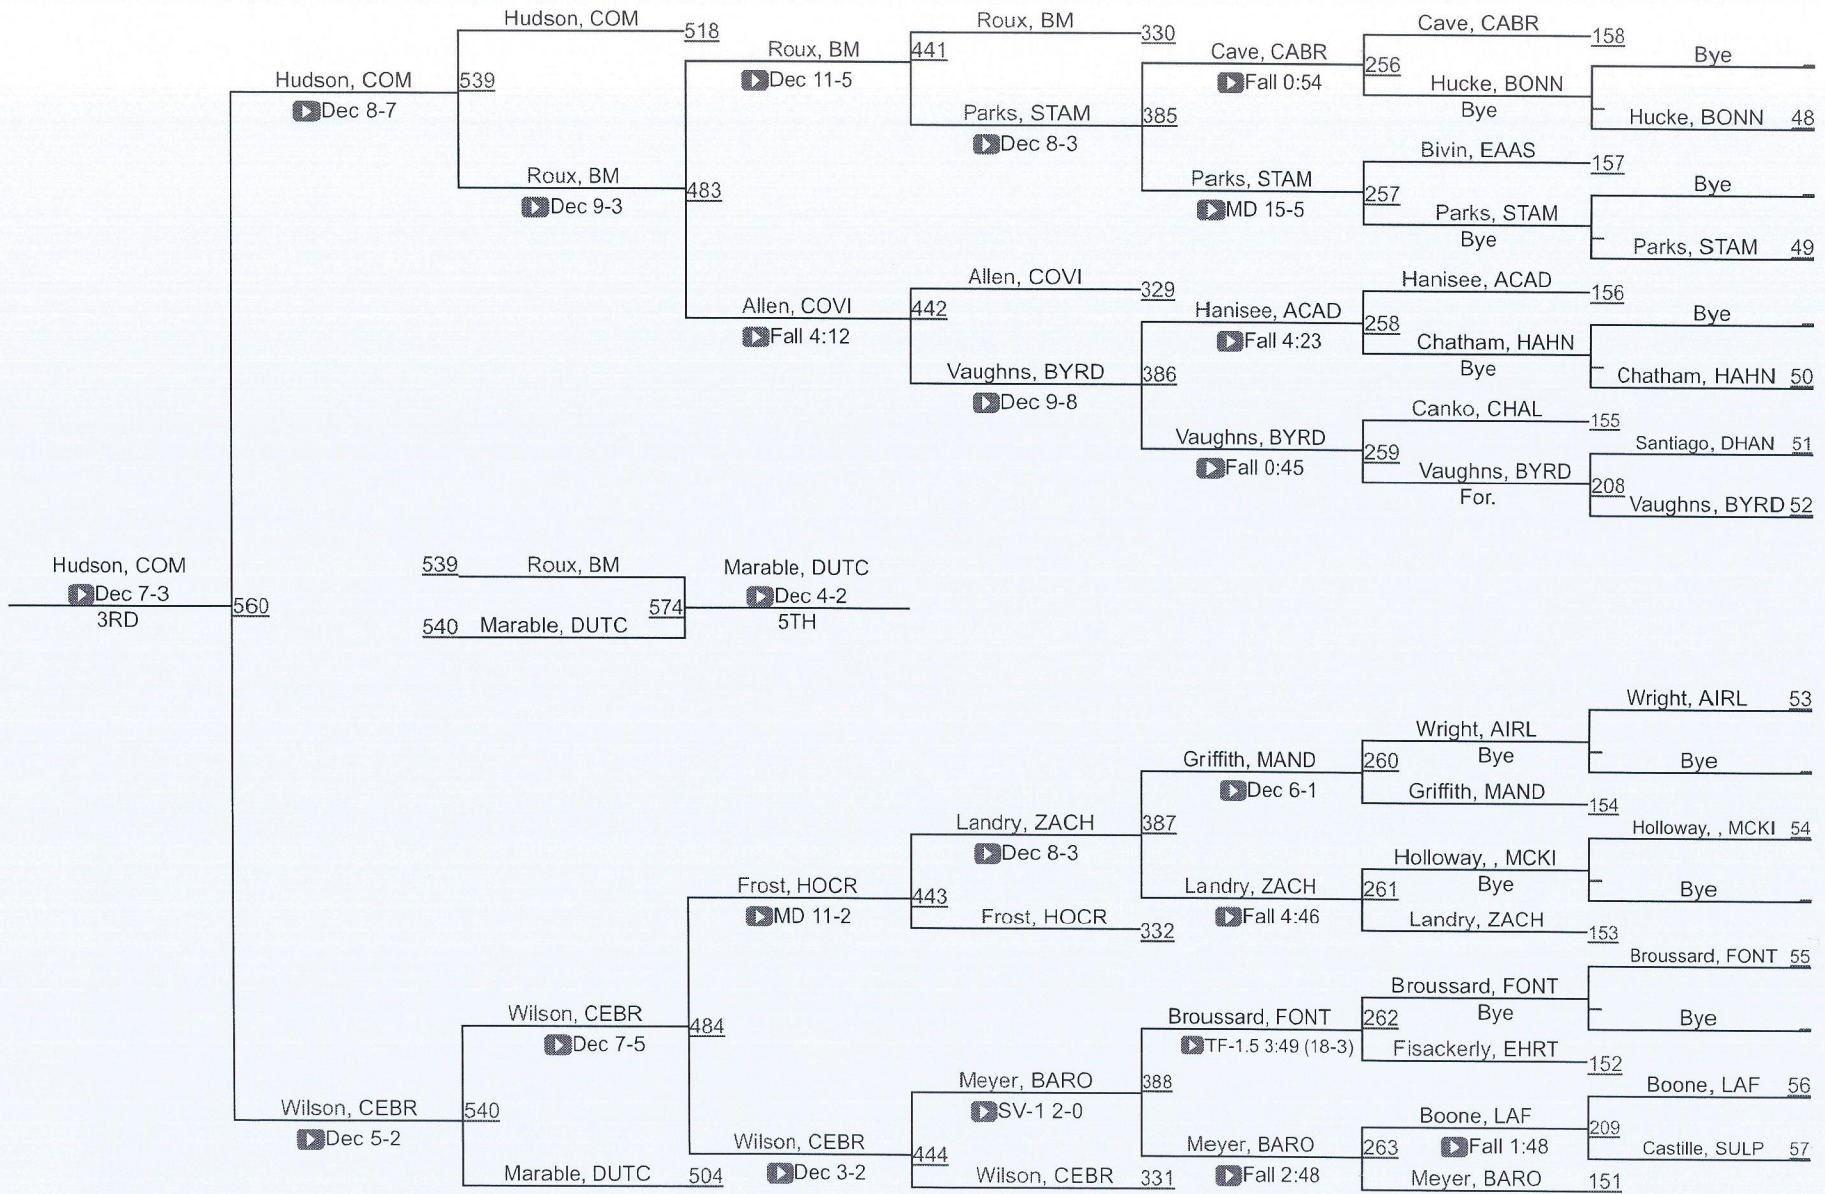

D 1145

D 1145

LHSAA State Championships

LOUISIANA HIGH SCHOOL ATHLETIC ASSOCIATION

D 1152

D 1152

LHSAA State Championships

LOUISIANA HIGH SCHOOL ATHLETIC ASSOCIATION