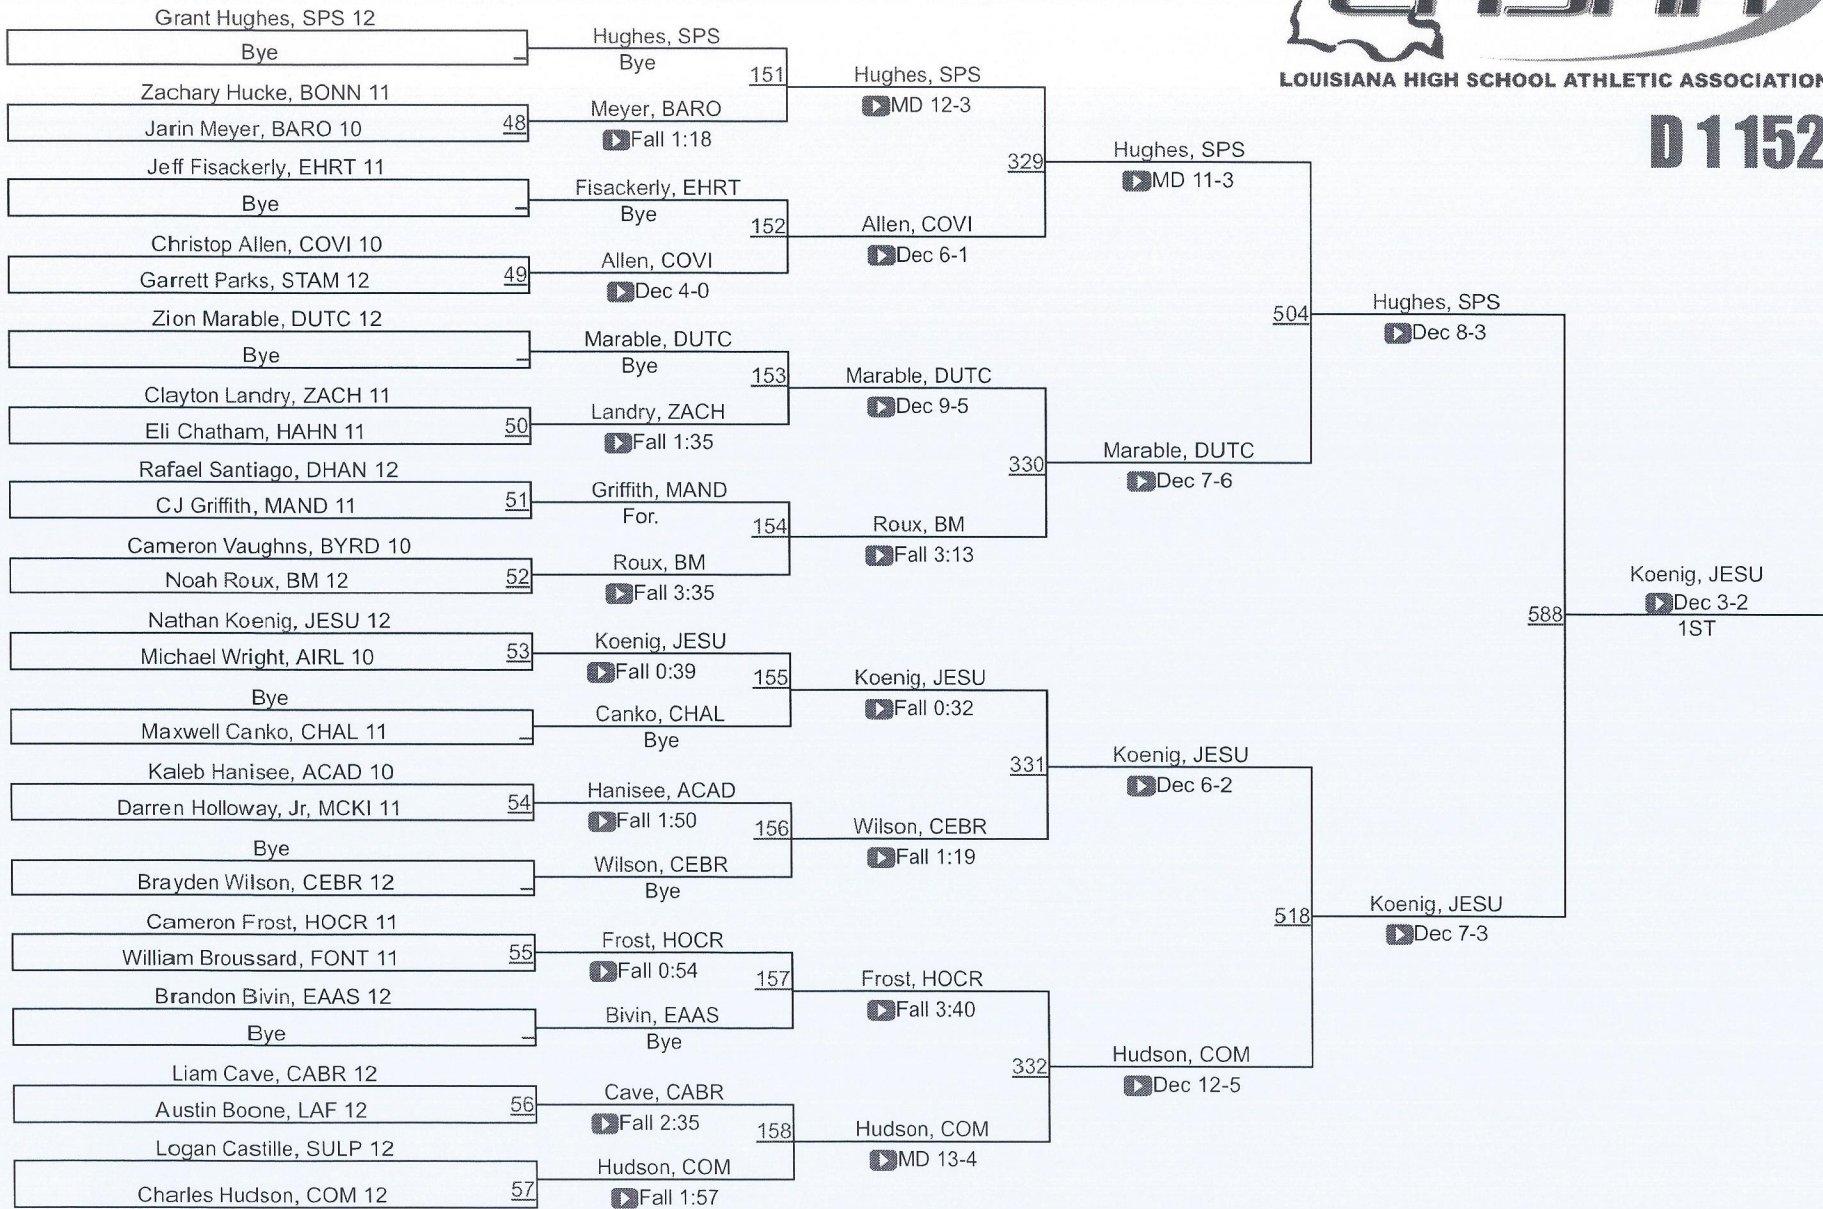

D 1145

D 1145

LHSAA State Championships

LOUISIANA HIGH SCHOOL ATHLETIC ASSOCIATION

D 1152

D 1152

LHSAA State Championships

LOUISIANA HIGH SCHOOL ATHLETIC ASSOCIATION