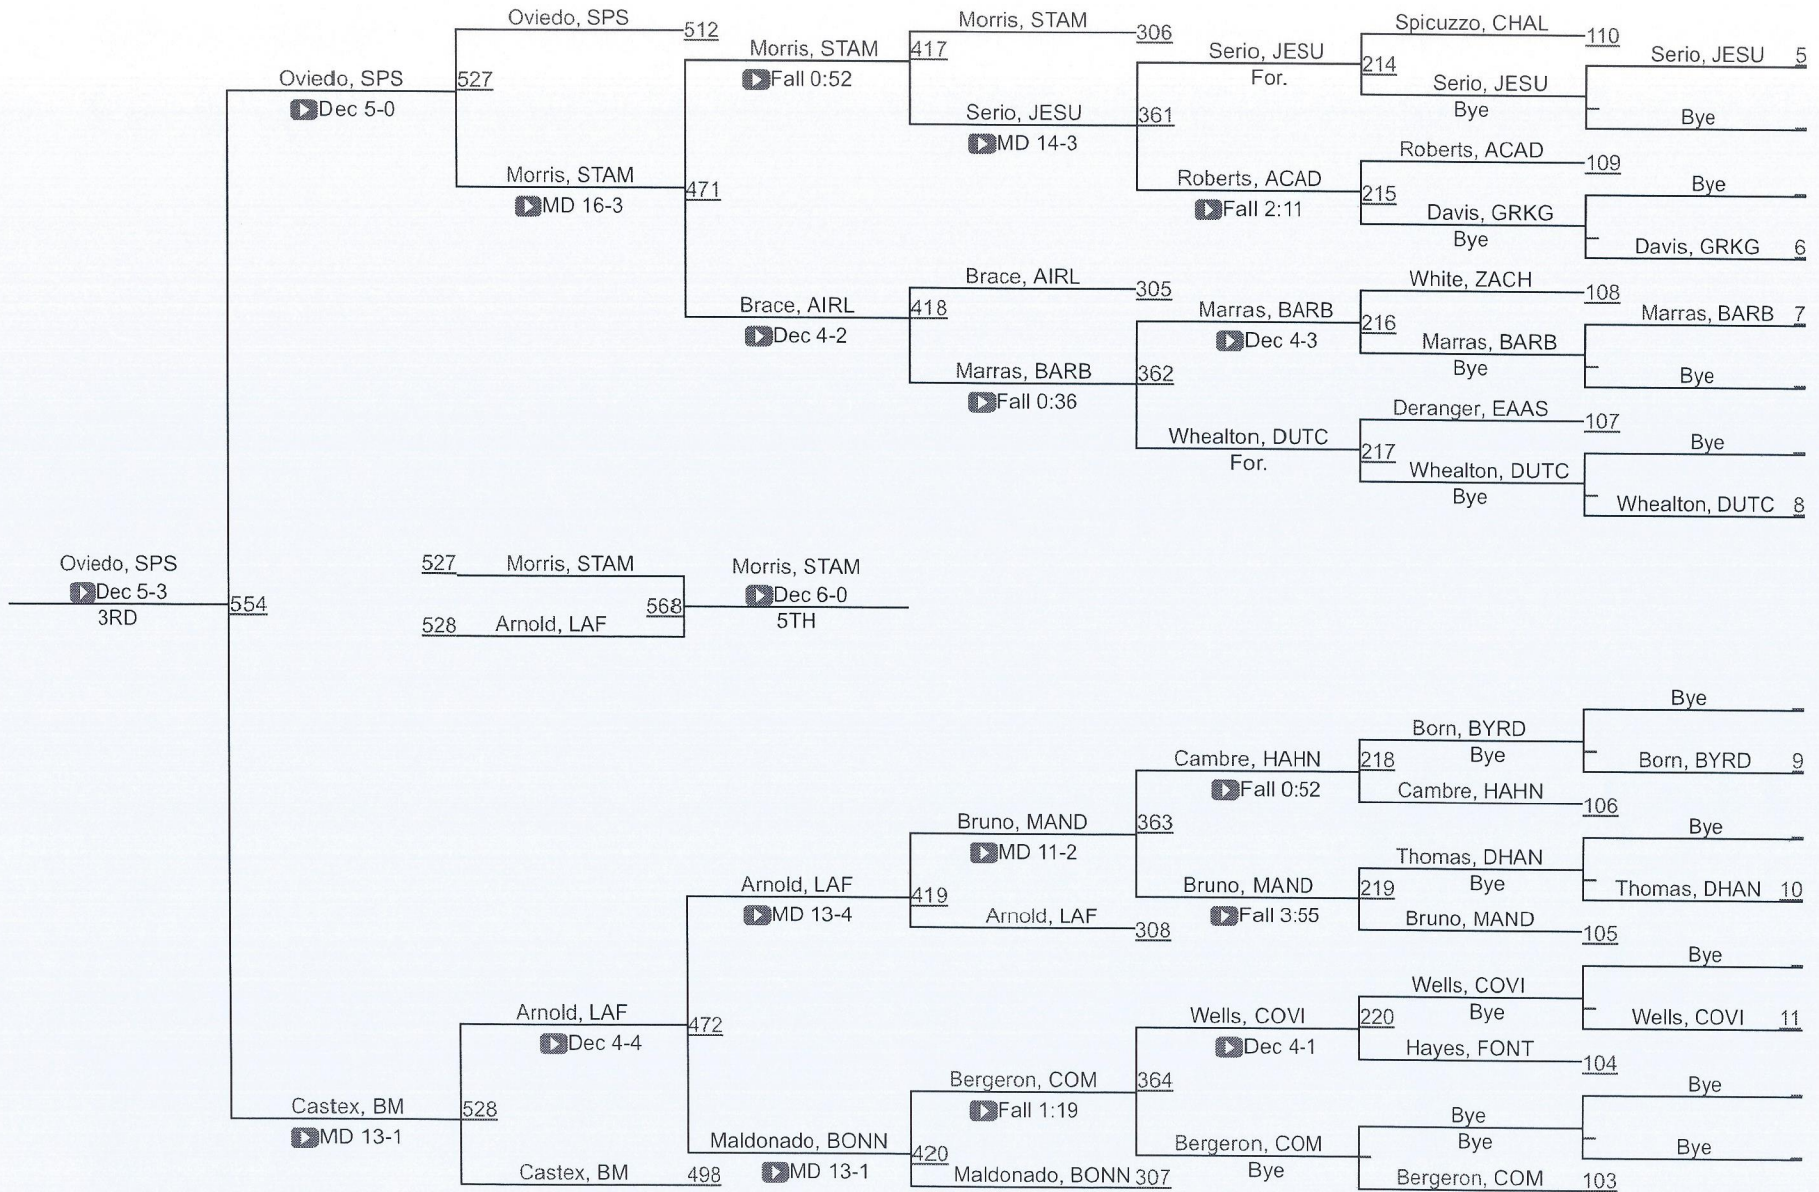

LHSAA State Championships

LOUISIANA HIGH SCHOOL ATHLETIC ASSOCIATION

D 1106

D 1106

LHSAA State Championships

LOUISIANA HIGH SCHOOL ATHLETIC ASSOCIATION

D 1113

D 1113