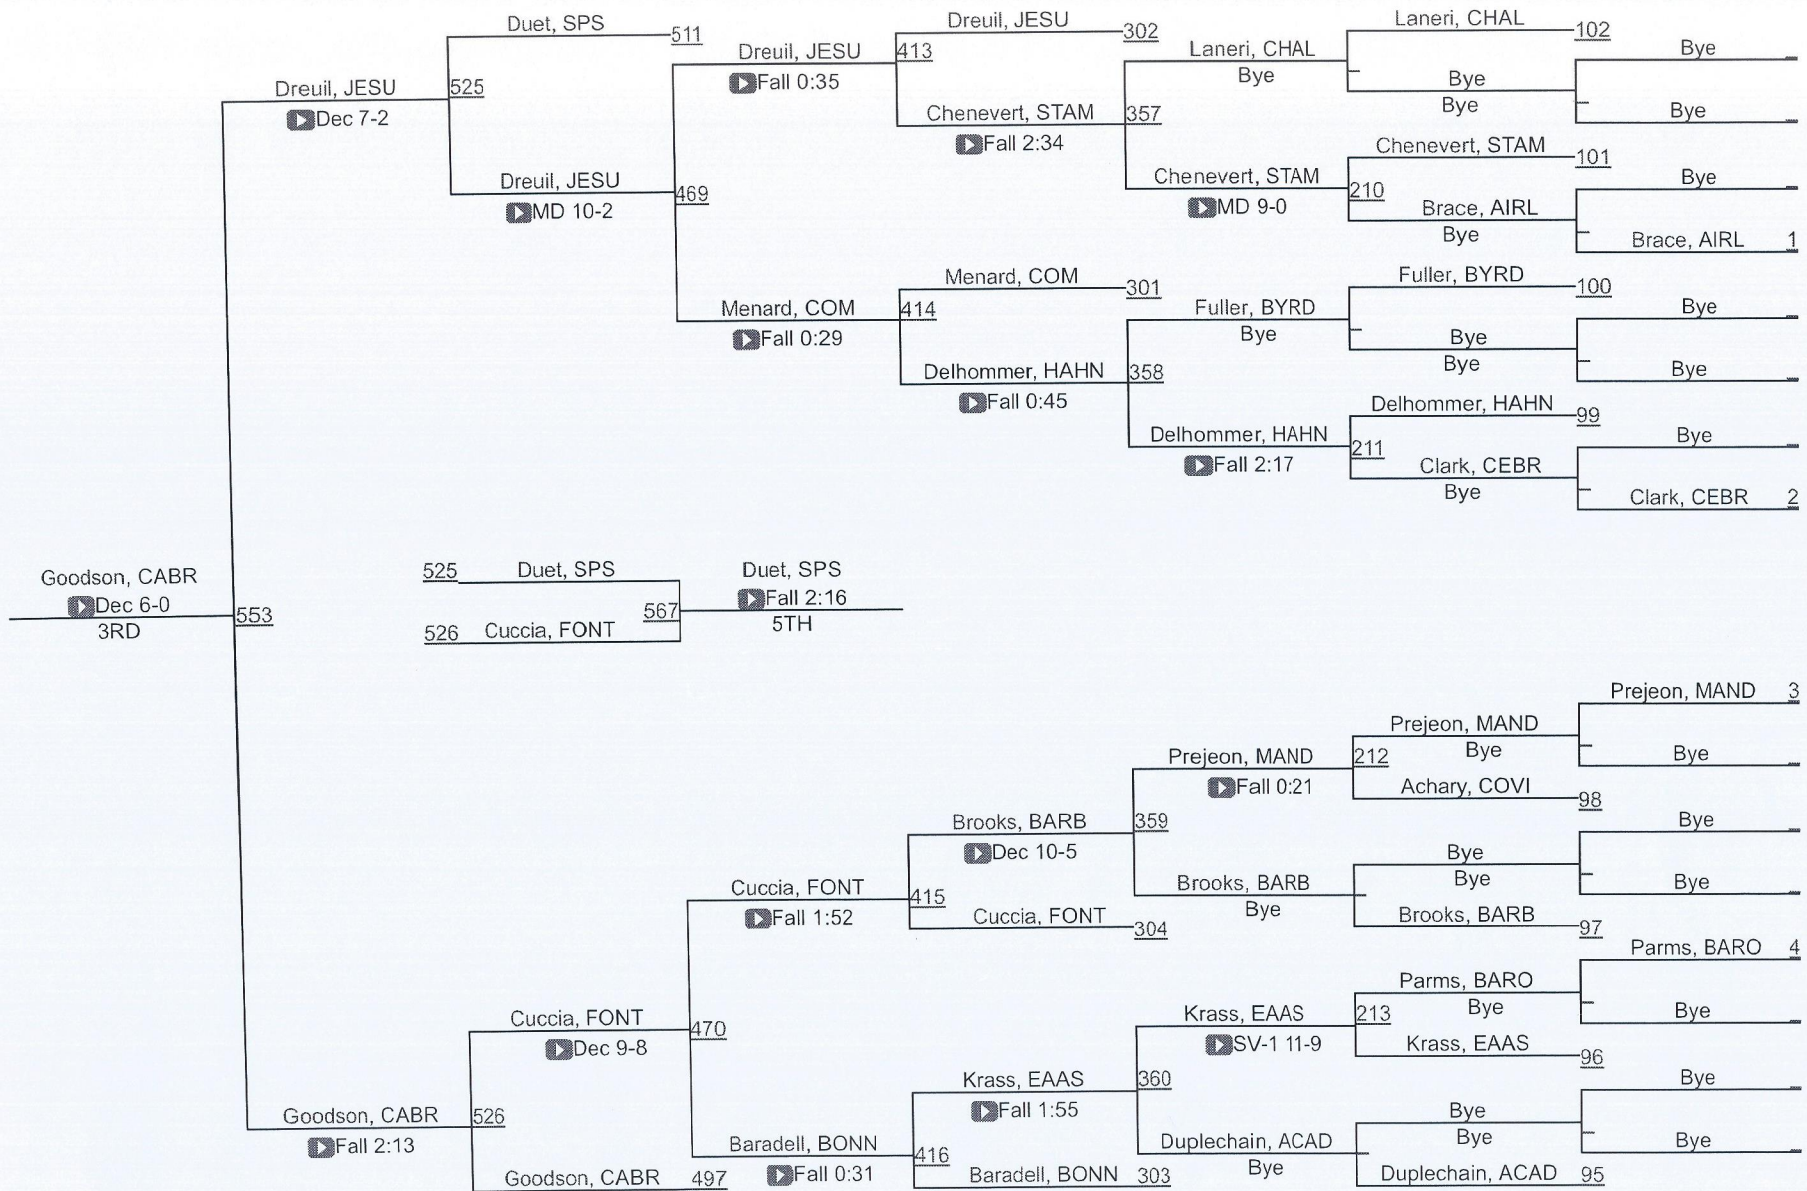

LHSAA State Championships

LOUISIANA HIGH SCHOOL ATHLETIC ASSOCIATION

D 1106

D 1106

LHSAA State Championships

LOUISIANA HIGH SCHOOL ATHLETIC ASSOCIATION

D 1113

D 1113