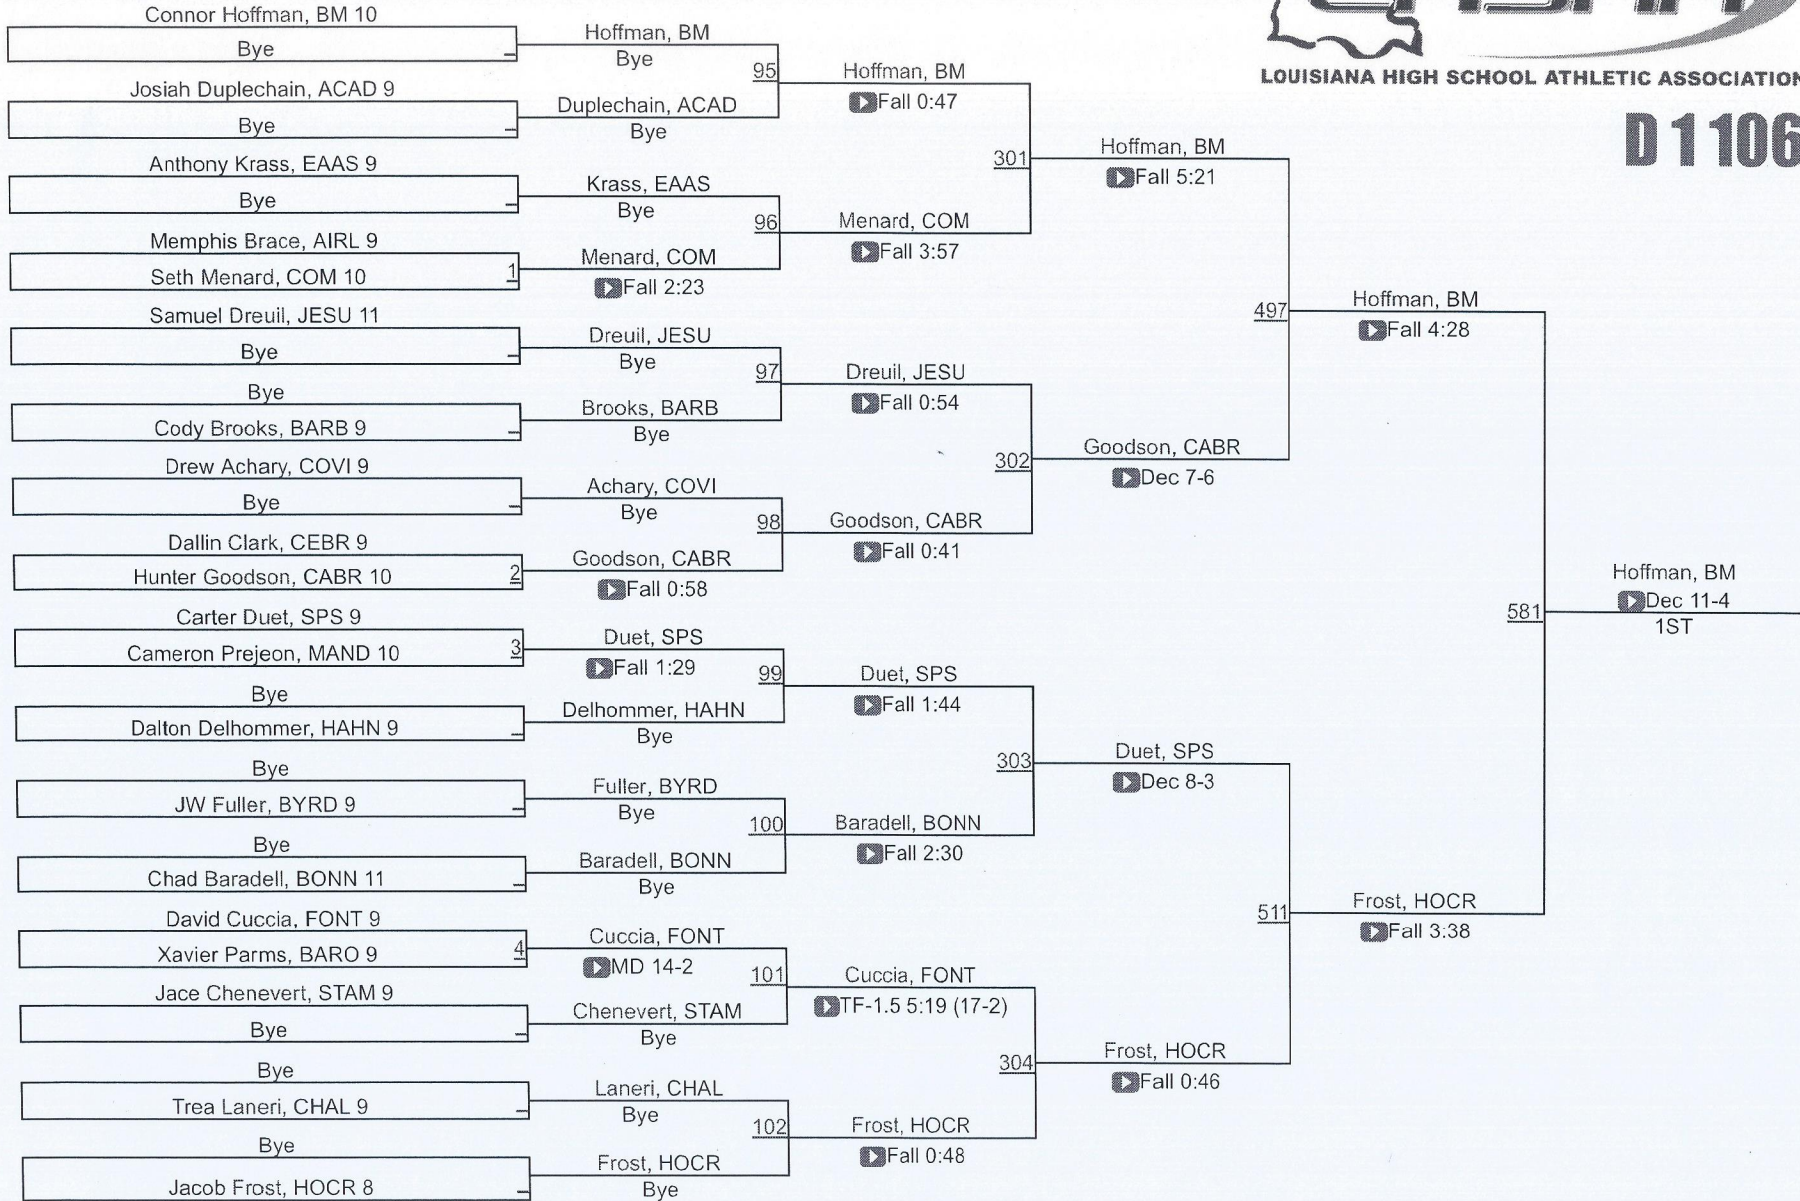

LHSAA State Championships

LOUISIANA HIGH SCHOOL ATHLETIC ASSOCIATION

D 1106

D 1106

LHSAA State Championships

LOUISIANA HIGH SCHOOL ATHLETIC ASSOCIATION

D 1113

D 1113