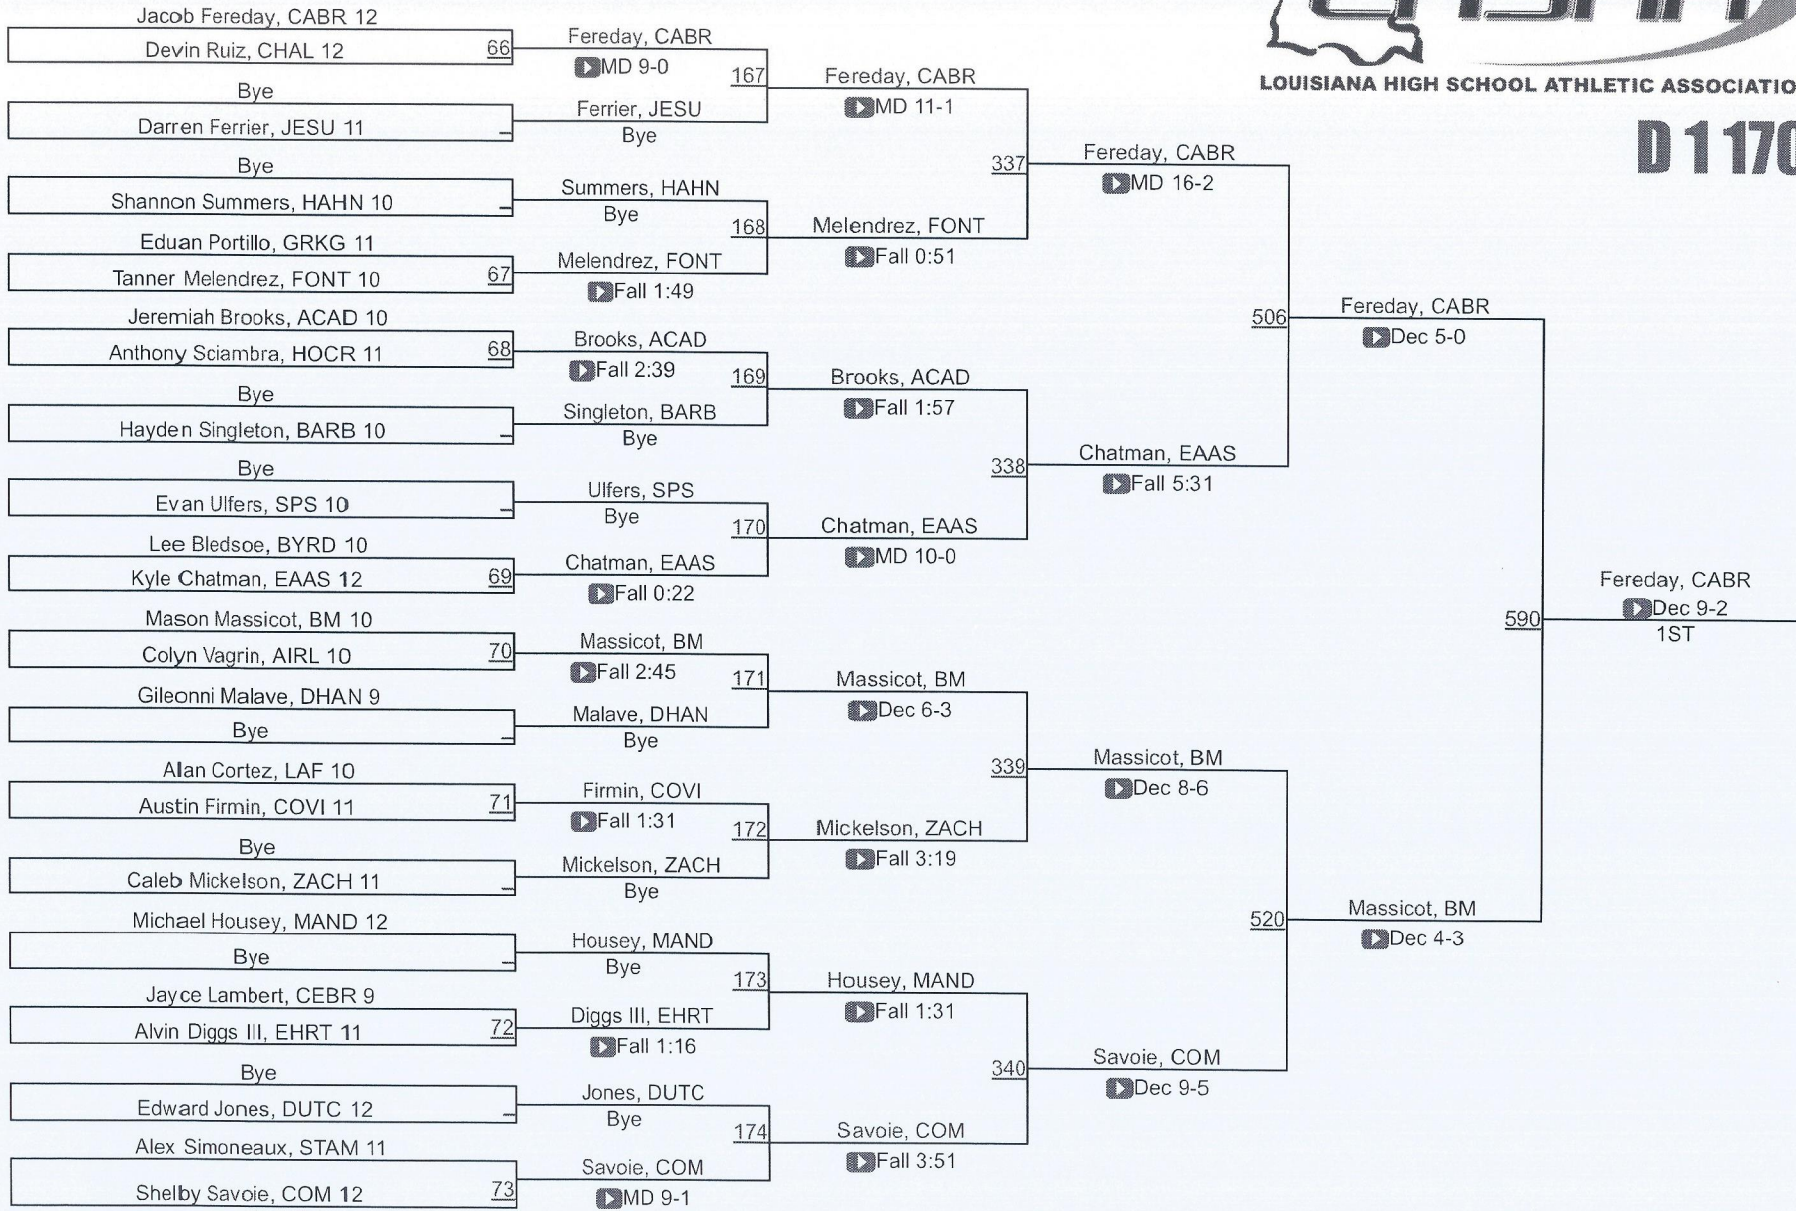

D 1 160

D 1160

LHSAA State Championships

LOUISIANA HIGH SCHOOL ATHLETIC ASSOCIATION

D 1170

D 1170

LHSAA State Championships

LOUISIANA HIGH SCHOOL ATHLETIC ASSOCIATION