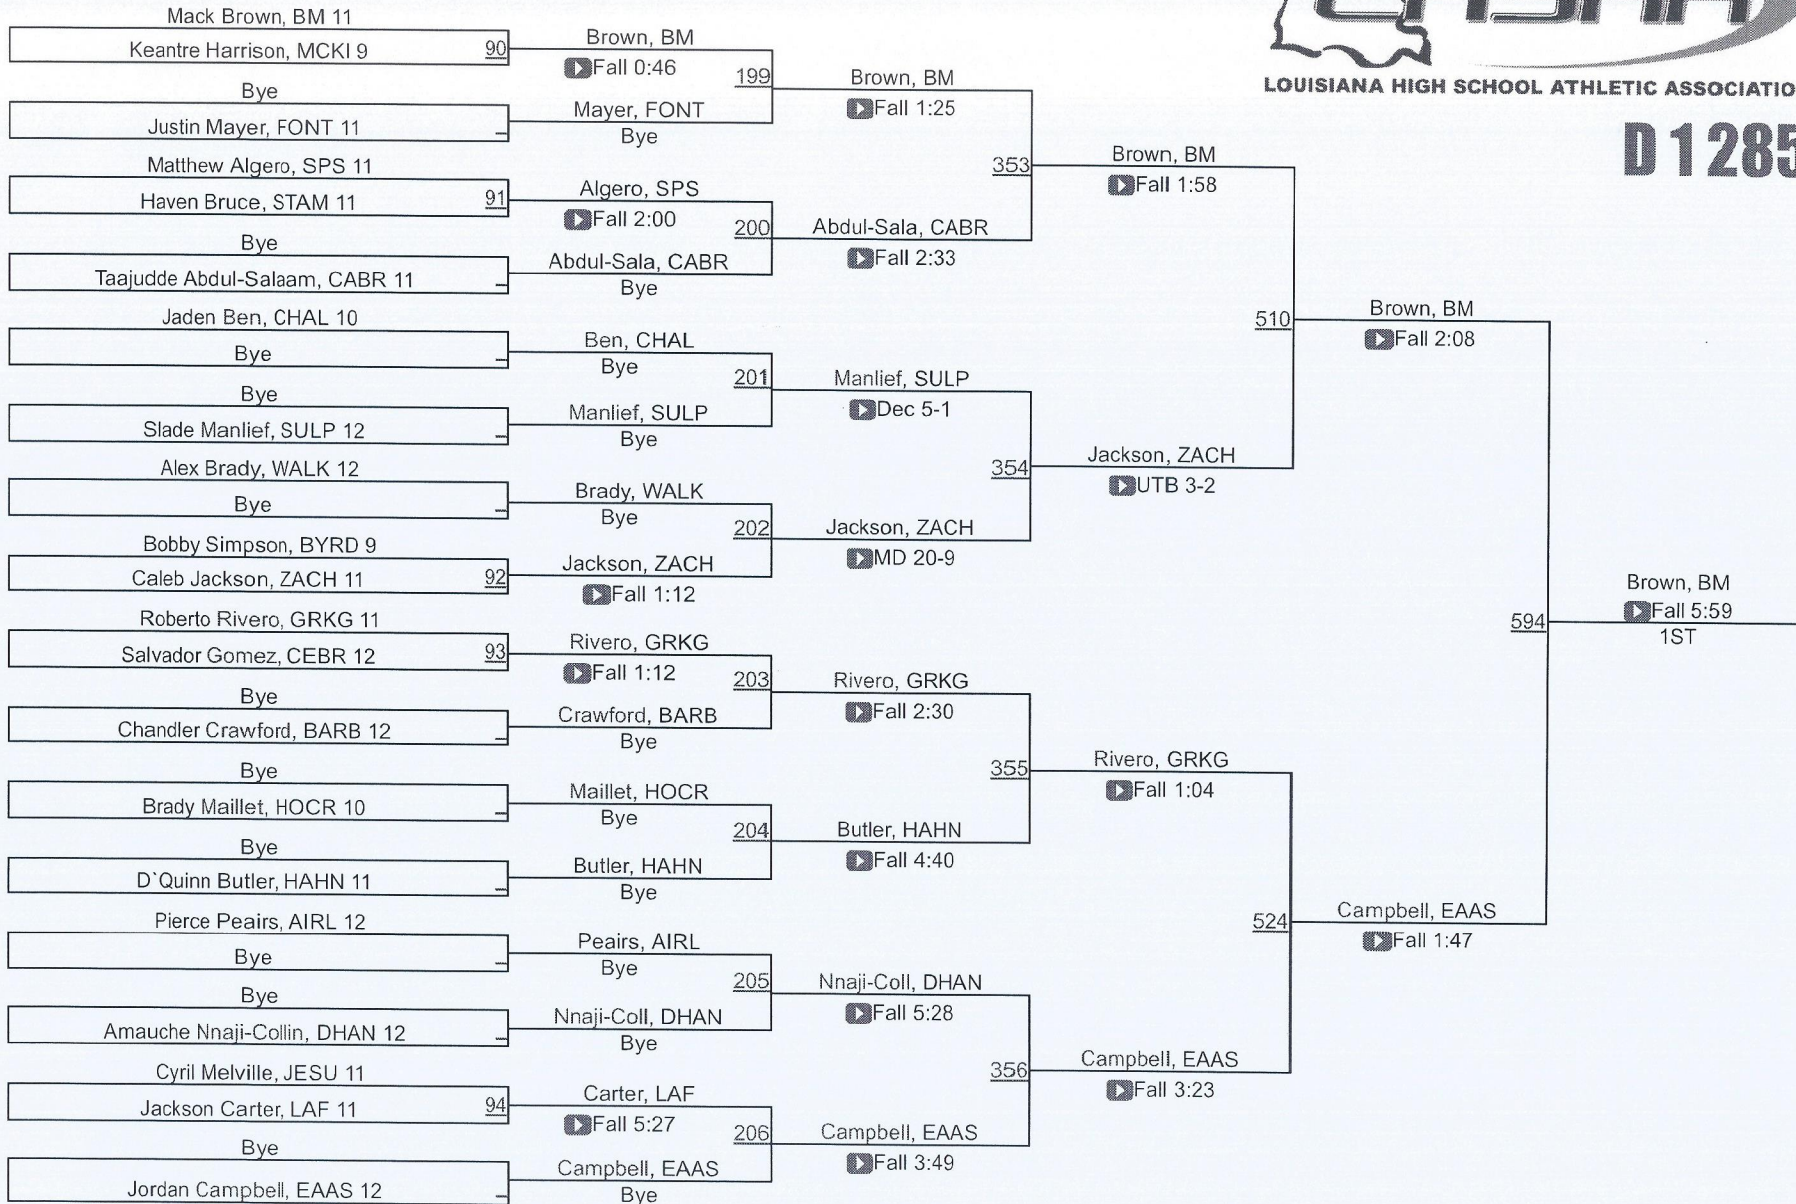

D 1220

D 1 220

LHSAA State Championships

LOUISIANA HIGH SCHOOL ATHLETIC ASSOCIATION

D 1285

D 1285