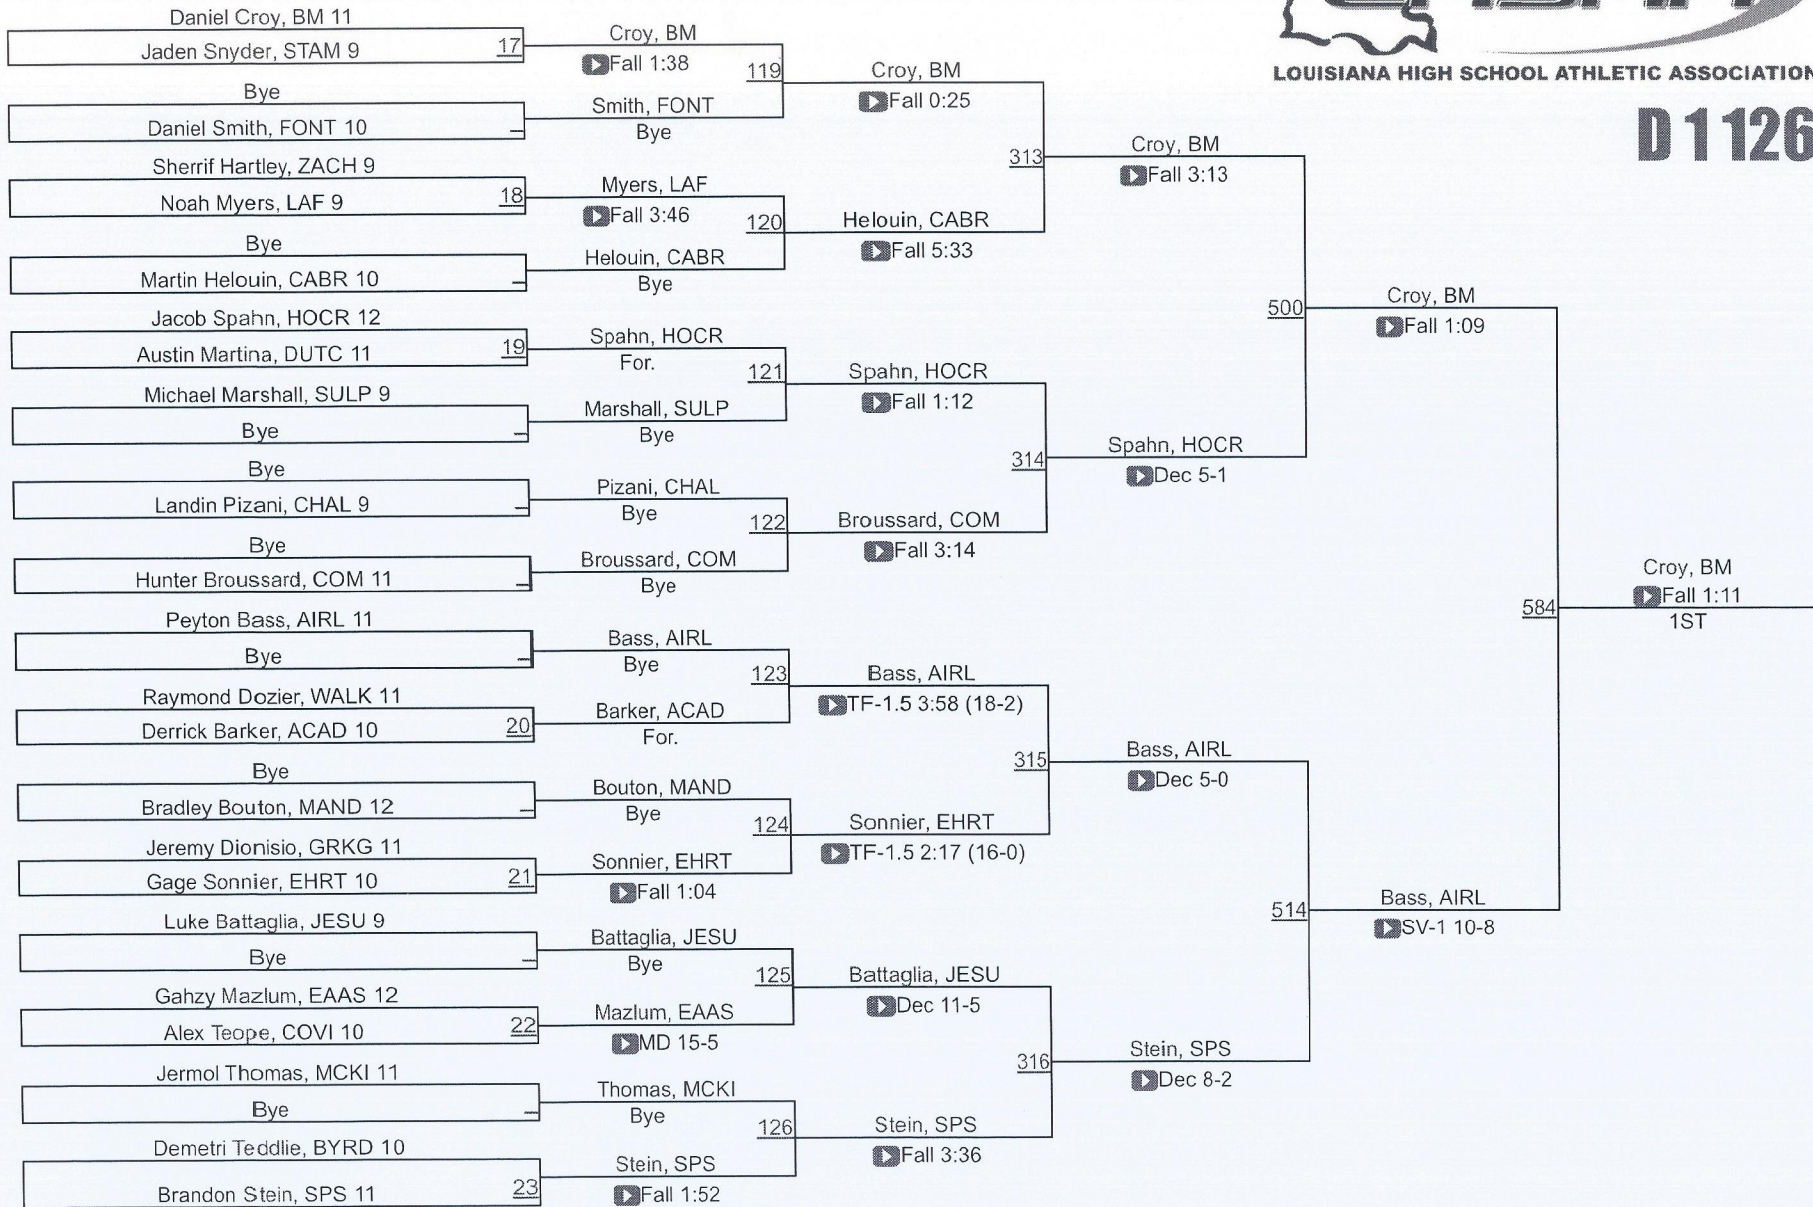

LHSAA State Championships

D 1120

D 1120

LHSAA State Championships

LOUISIANA HIGH SCHOOL ATHLETIC ASSOCIATION

D 1126

D 1126

LHSAA State Championships