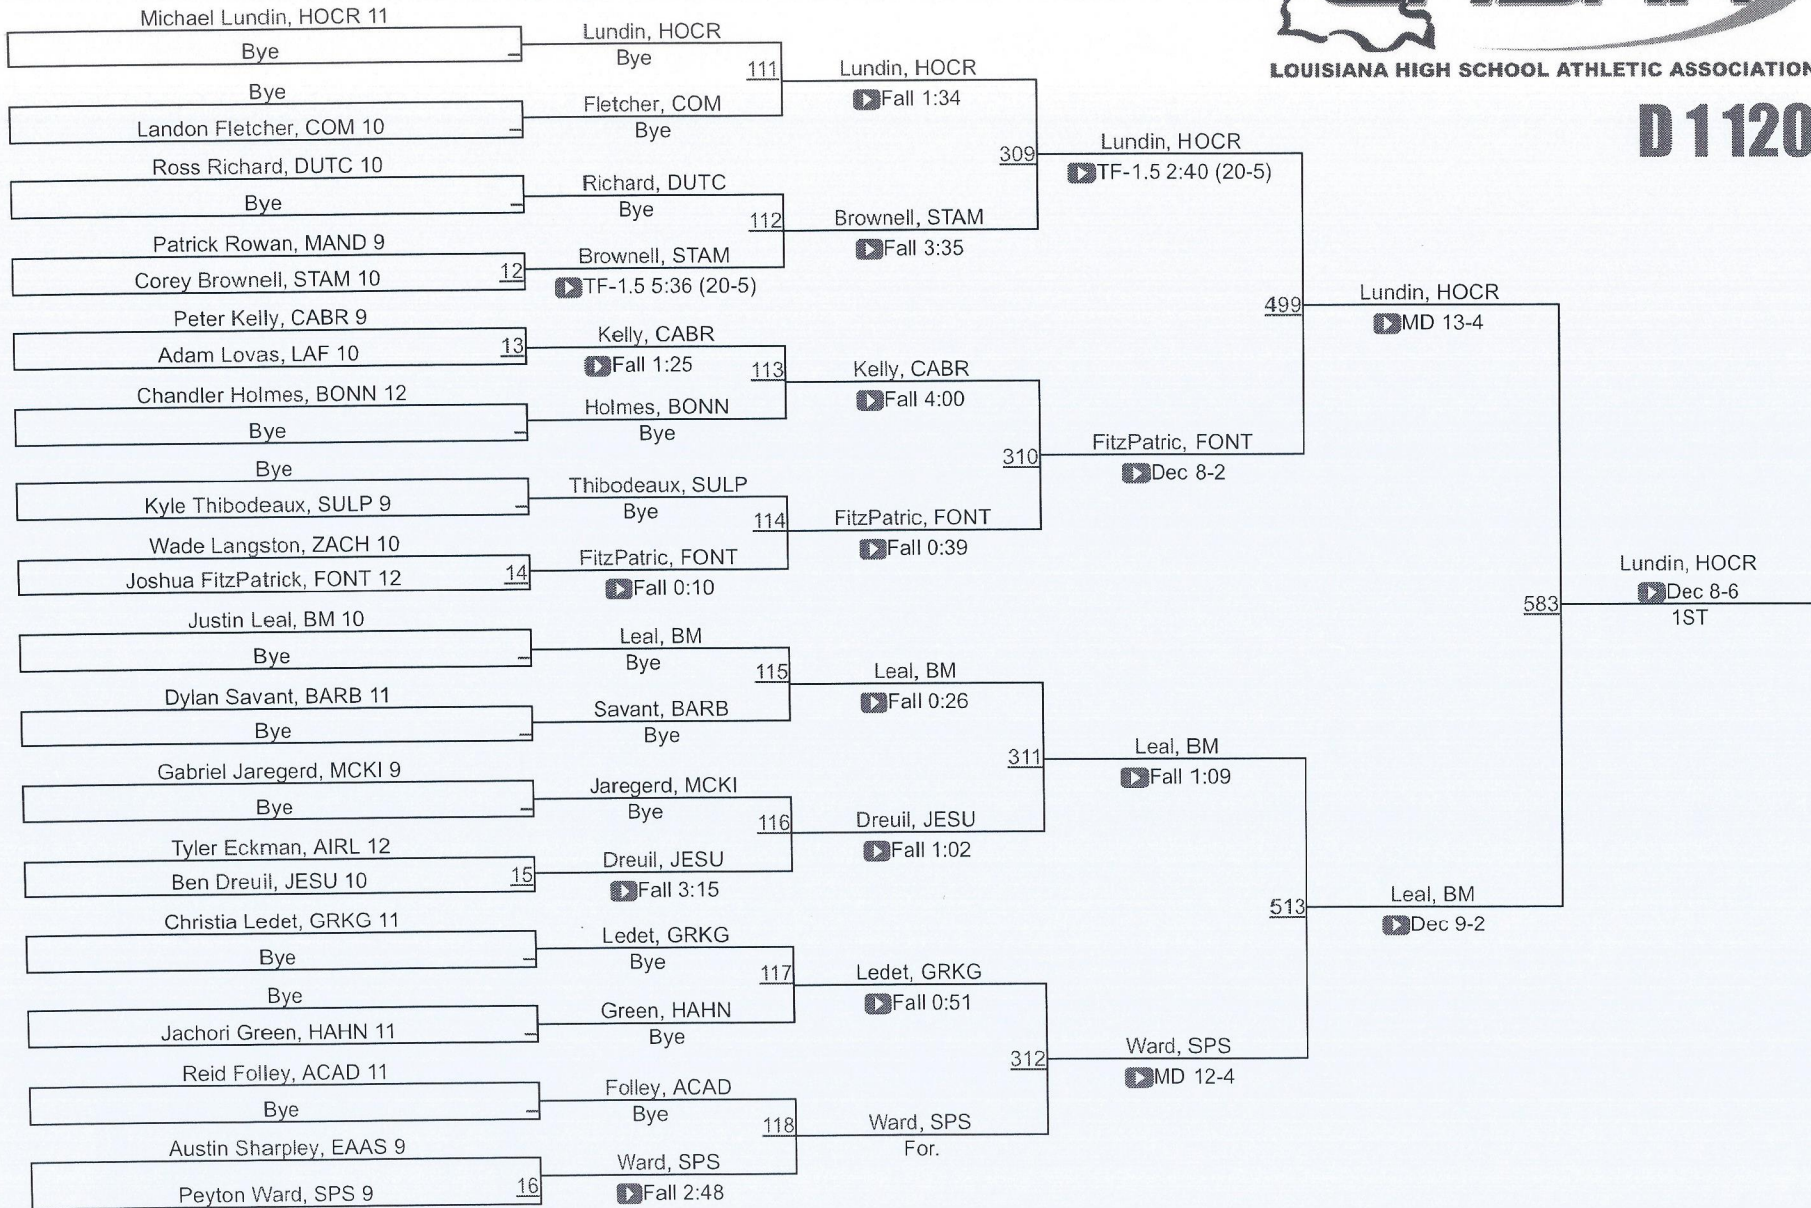

LHSAA State Championships

D 1120