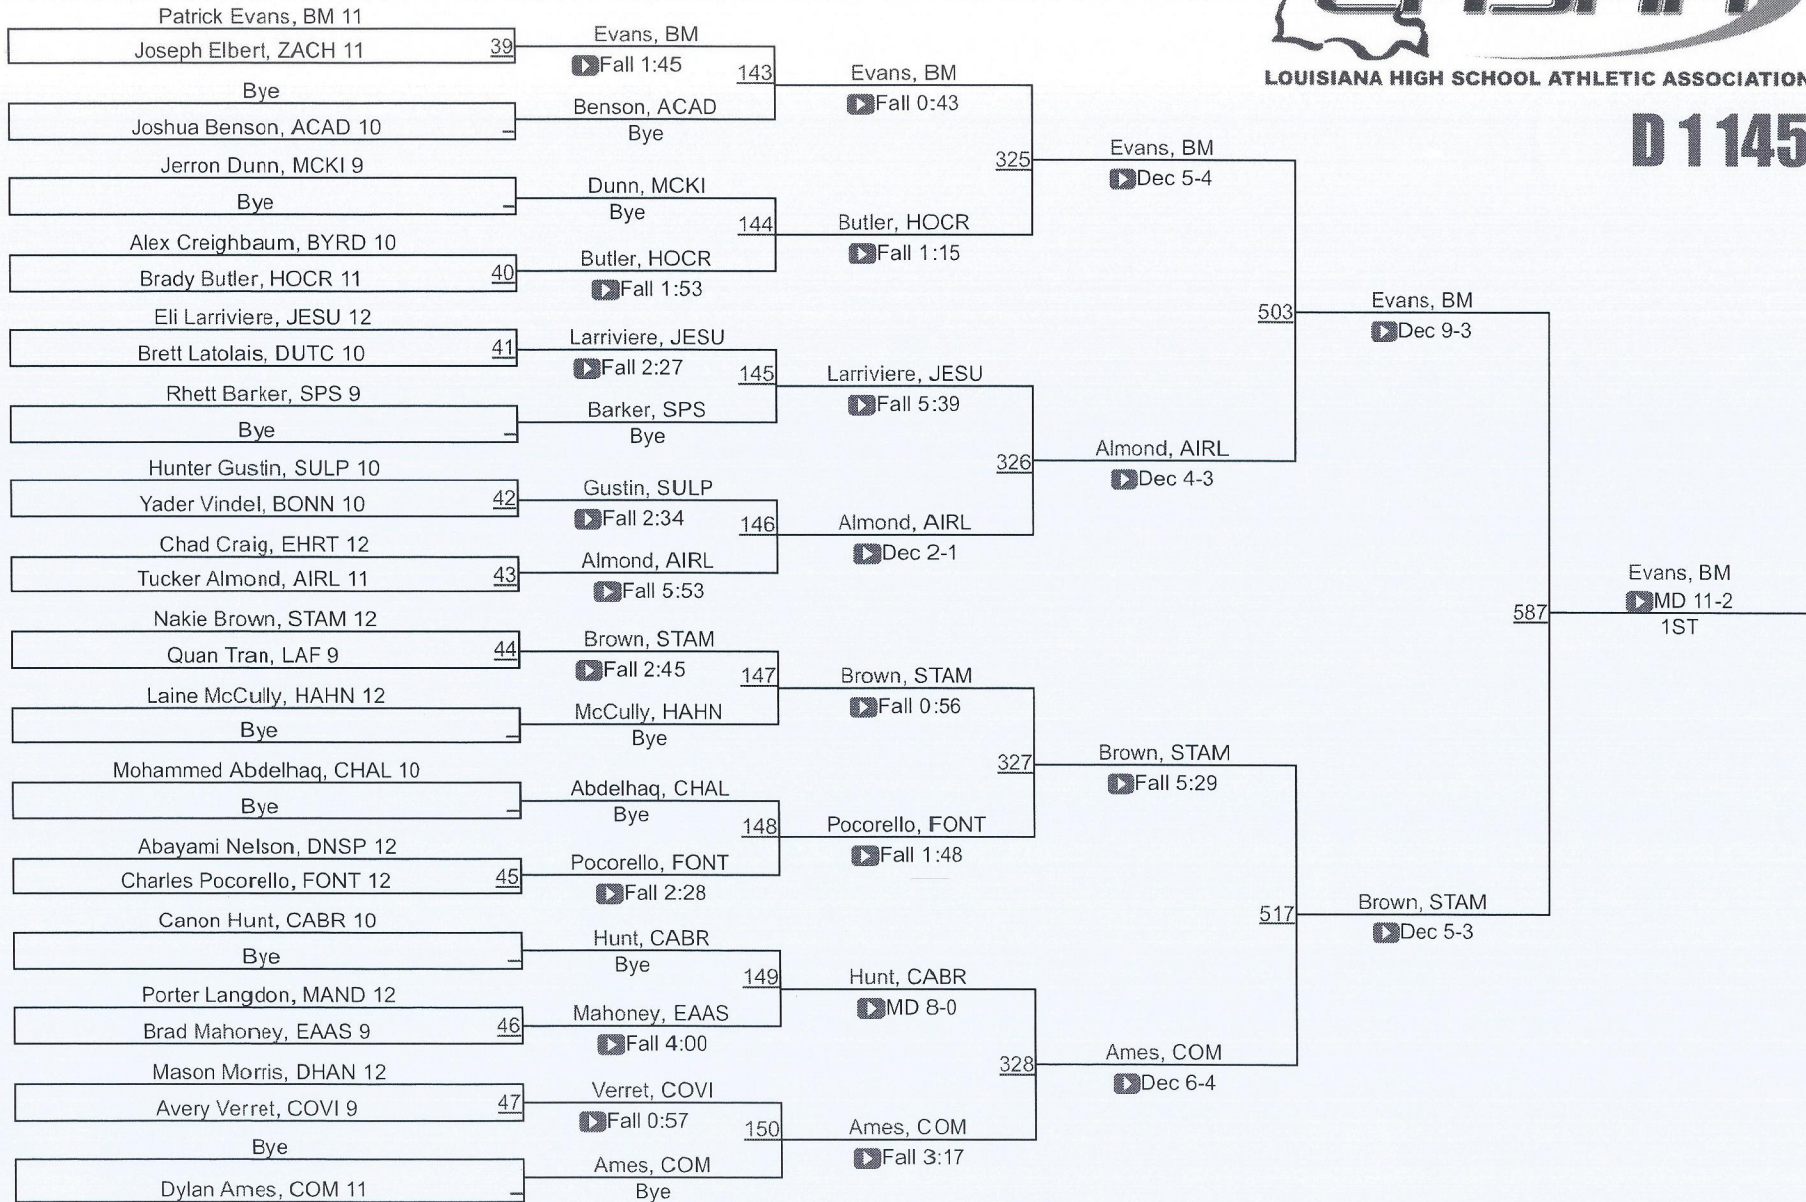

LOUISIANA HIGH SCHOOL ATHLETIC ASSOCIATION

D 1145