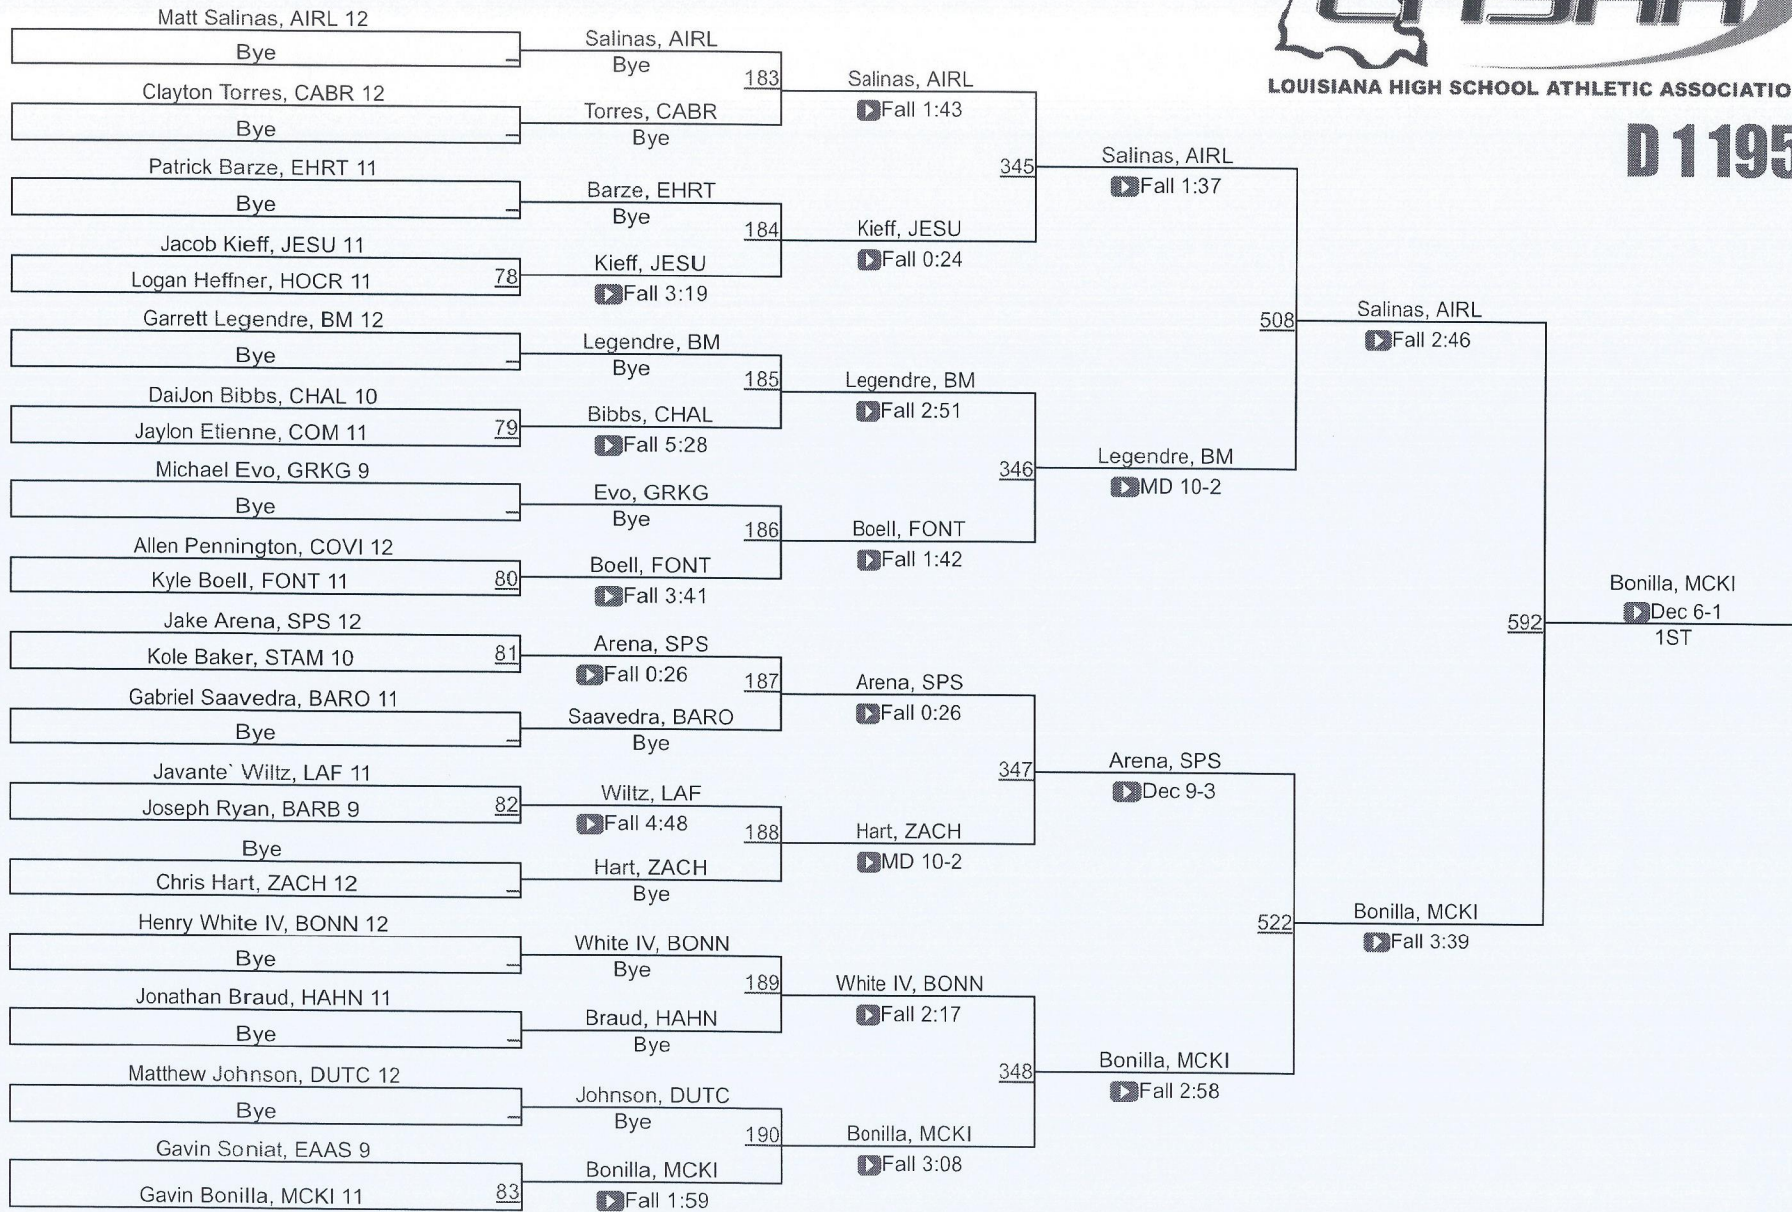

D 1182

D 1182

LHSAA State Championships

LOUISIANA HIGH SCHOOL ATHLETIC ASSOCIATION

D 1195

D 1195

LHSAA State Championships

LOUISIANA HIGH SCHOOL ATHLETIC ASSOCIATION