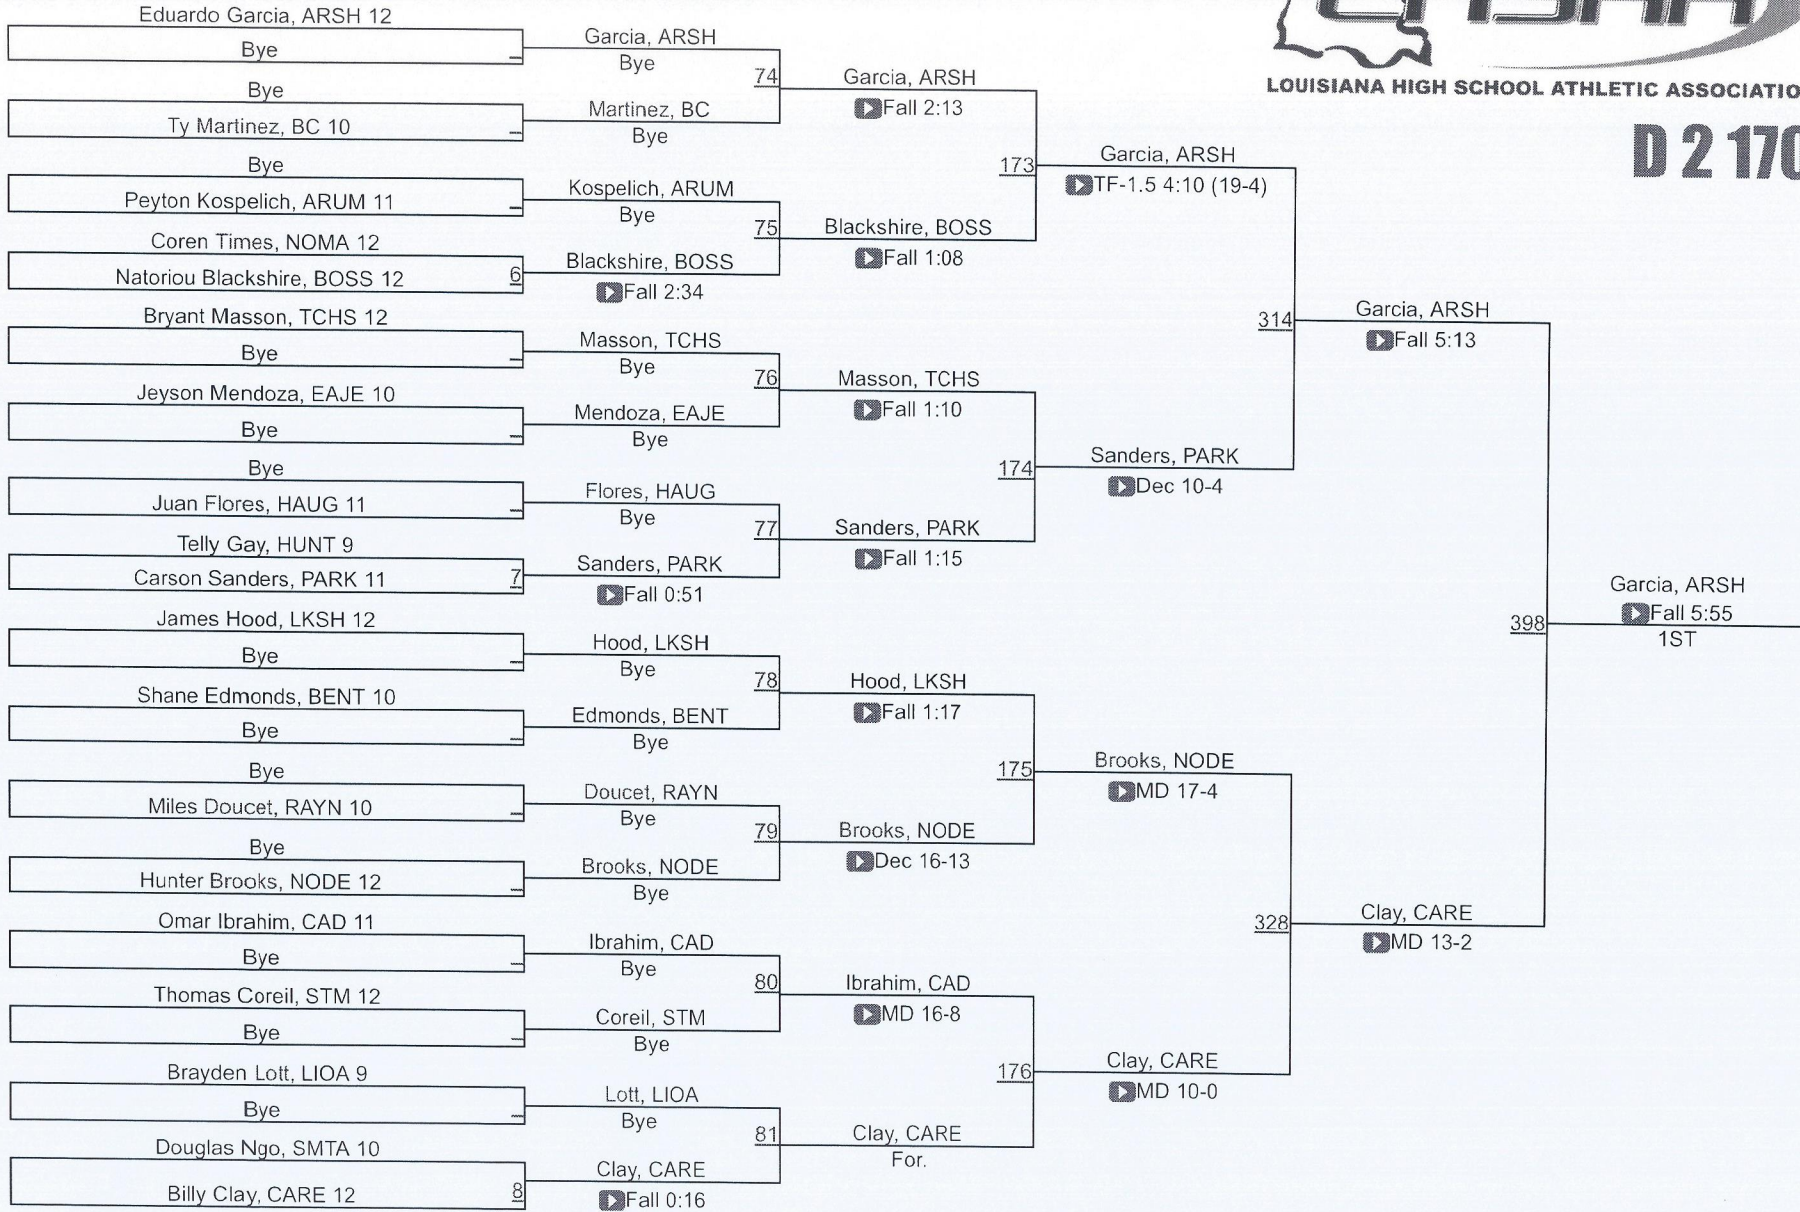

LOUISIANA HIGH SCHOOL ATHLETIC ASSOCIATION

D 2 170