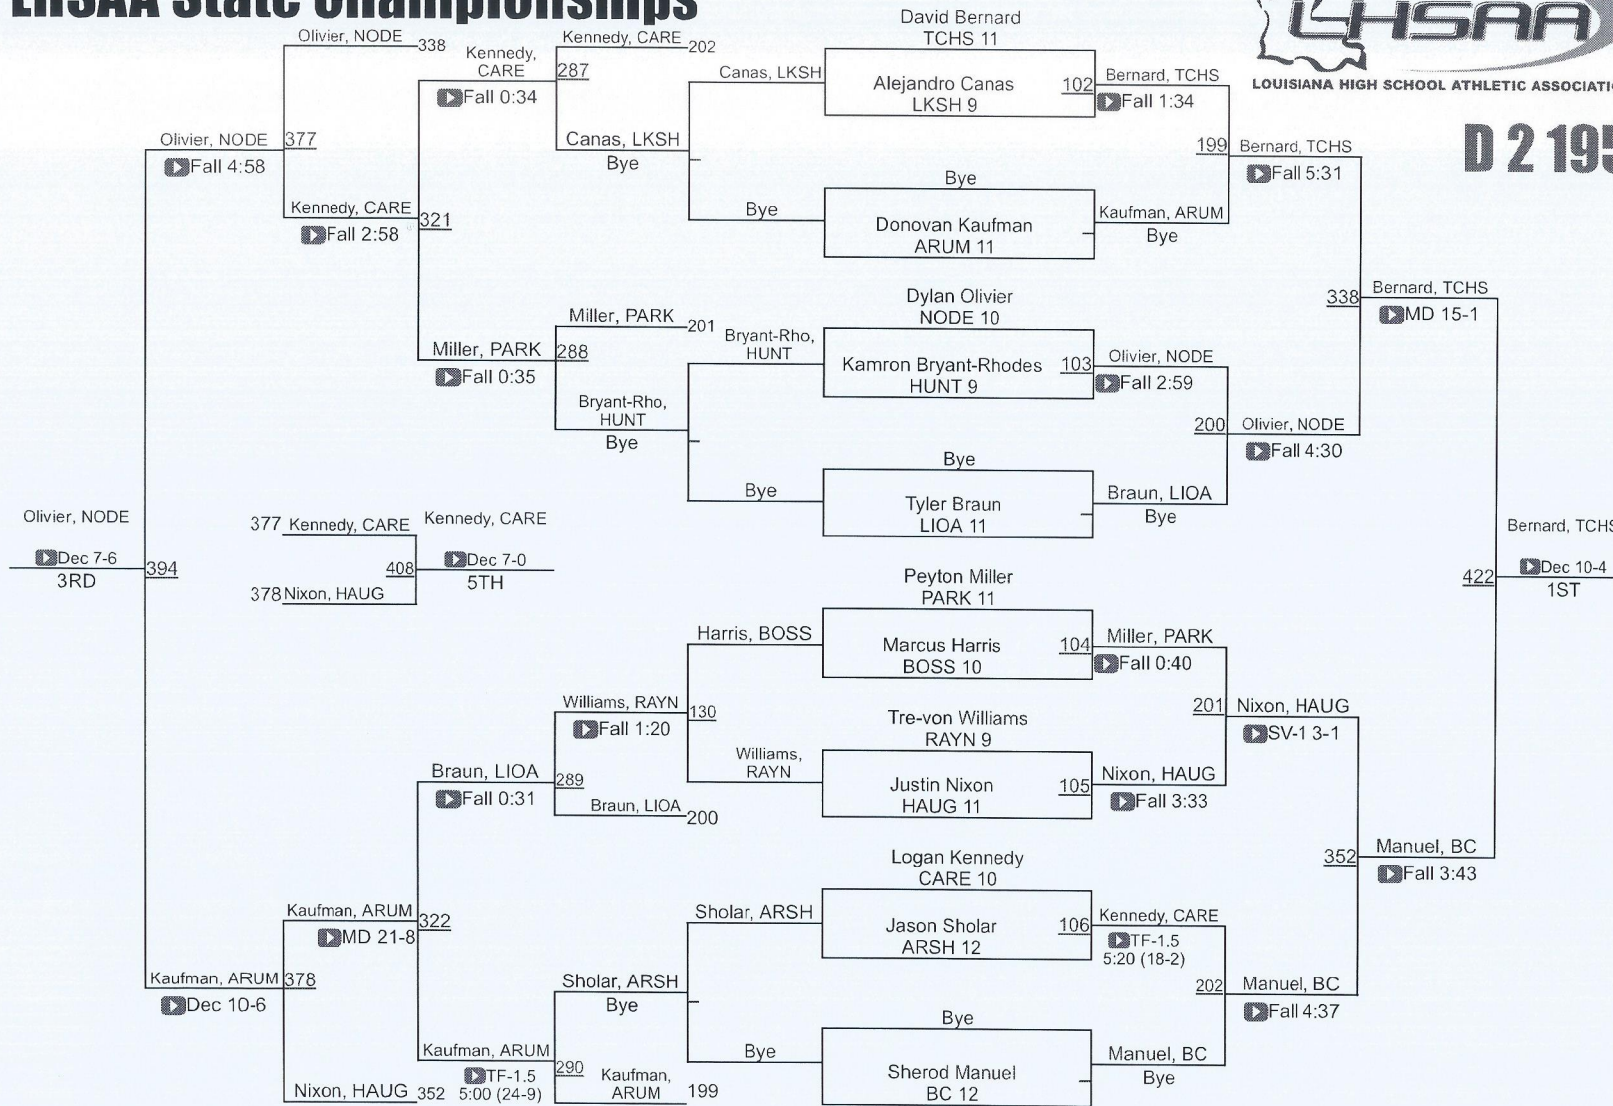

LHSAA State Championships

LOUISIANA HIGH SCHOOL ATHLETIC ASSOCIATION

D 2 195