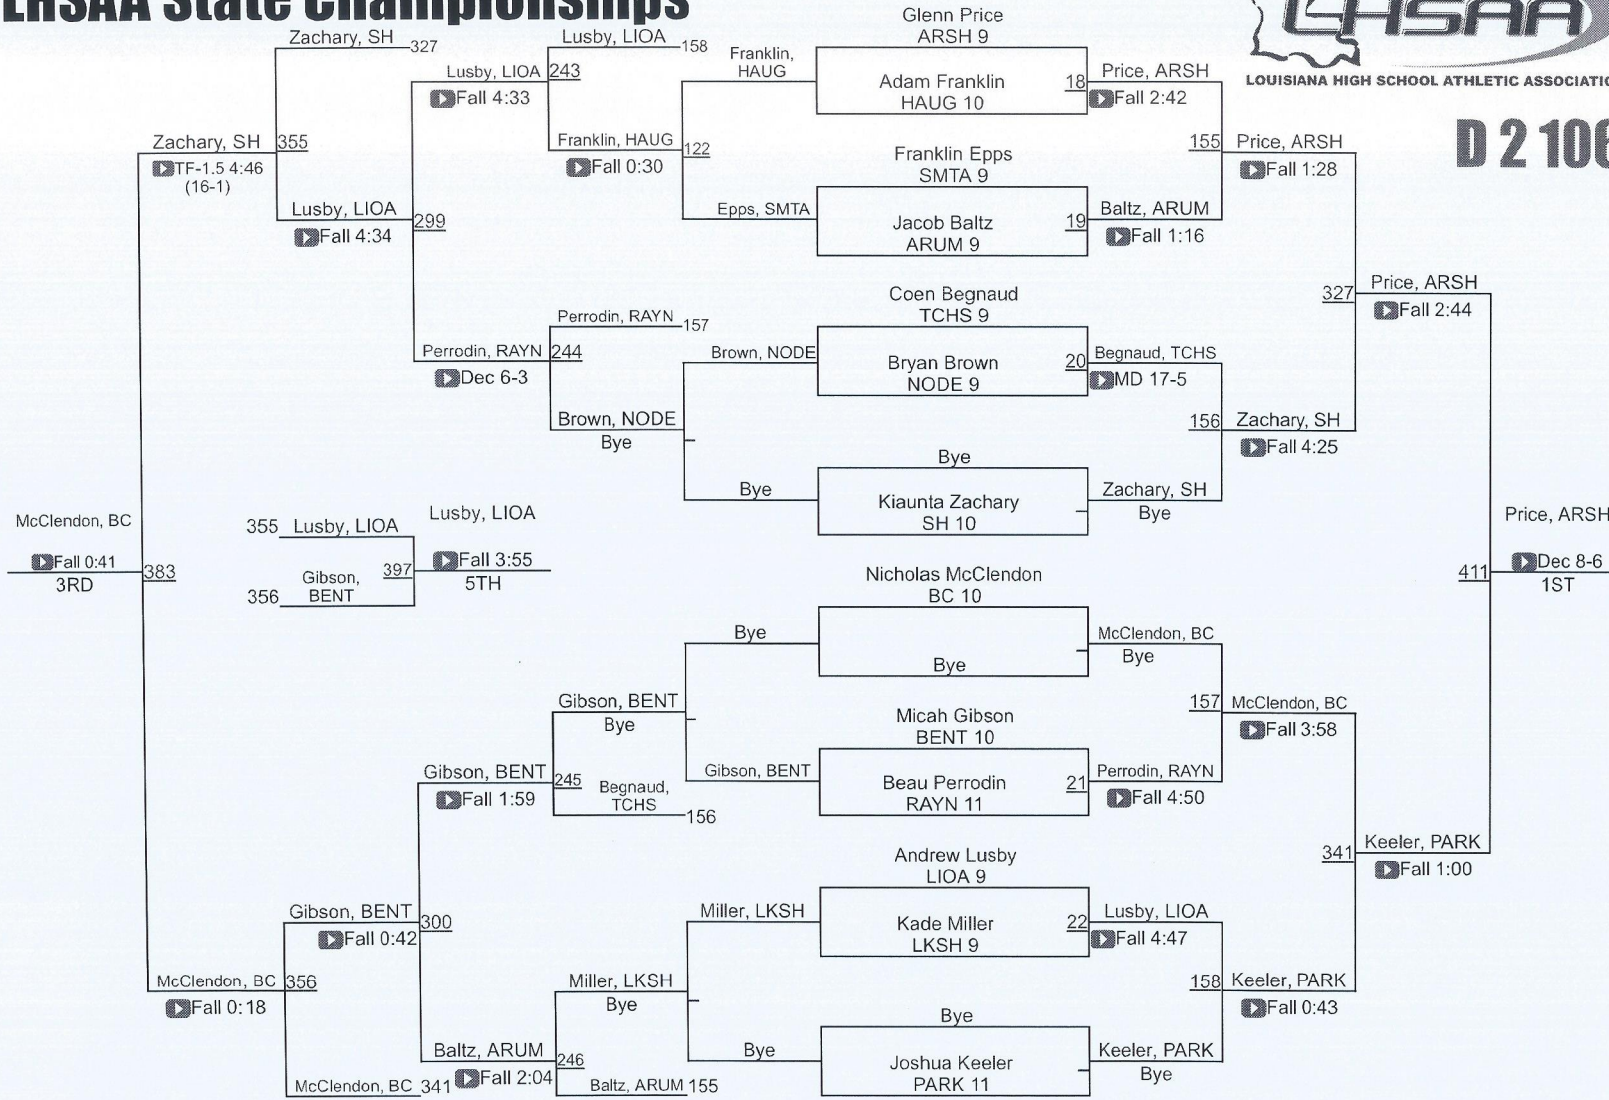

Division II Team Scores

1	Parkway	288.0
2	Teurlings Catholic	242.0
3	North Desoto	201.0
4	Live Oak	184.0
5	Archbishop Rummel	157.5
6	Carencro	156.5
7	Rayne	150.0
8	Sam Houston Hs	136.0
9	Archbishop Shaw	135.0
10	Belle Chasse	133.0
11	St. Michael The Archangel	83.0
12	Haughton	65.0
13	Benton	64.0
14	Lakeshore	63.0
15	Caddo Magnet	32.0
16	Pearl River	21.0
17	Northside	18.0
18	East Jefferson	15.0
19	Ben Franklin	14.0
20	Bossier	12.0
21	NO Military / Maritime Academy	7.0
21	St. Thomas More	7.0
23	Huntington	4.0
23	Riverdale	4.0
25	Minden	3.0

LHSAA State Championships

LOUISIANA HIGH SCHOOL ATHLETIC ASSOCIATION

D 2 106