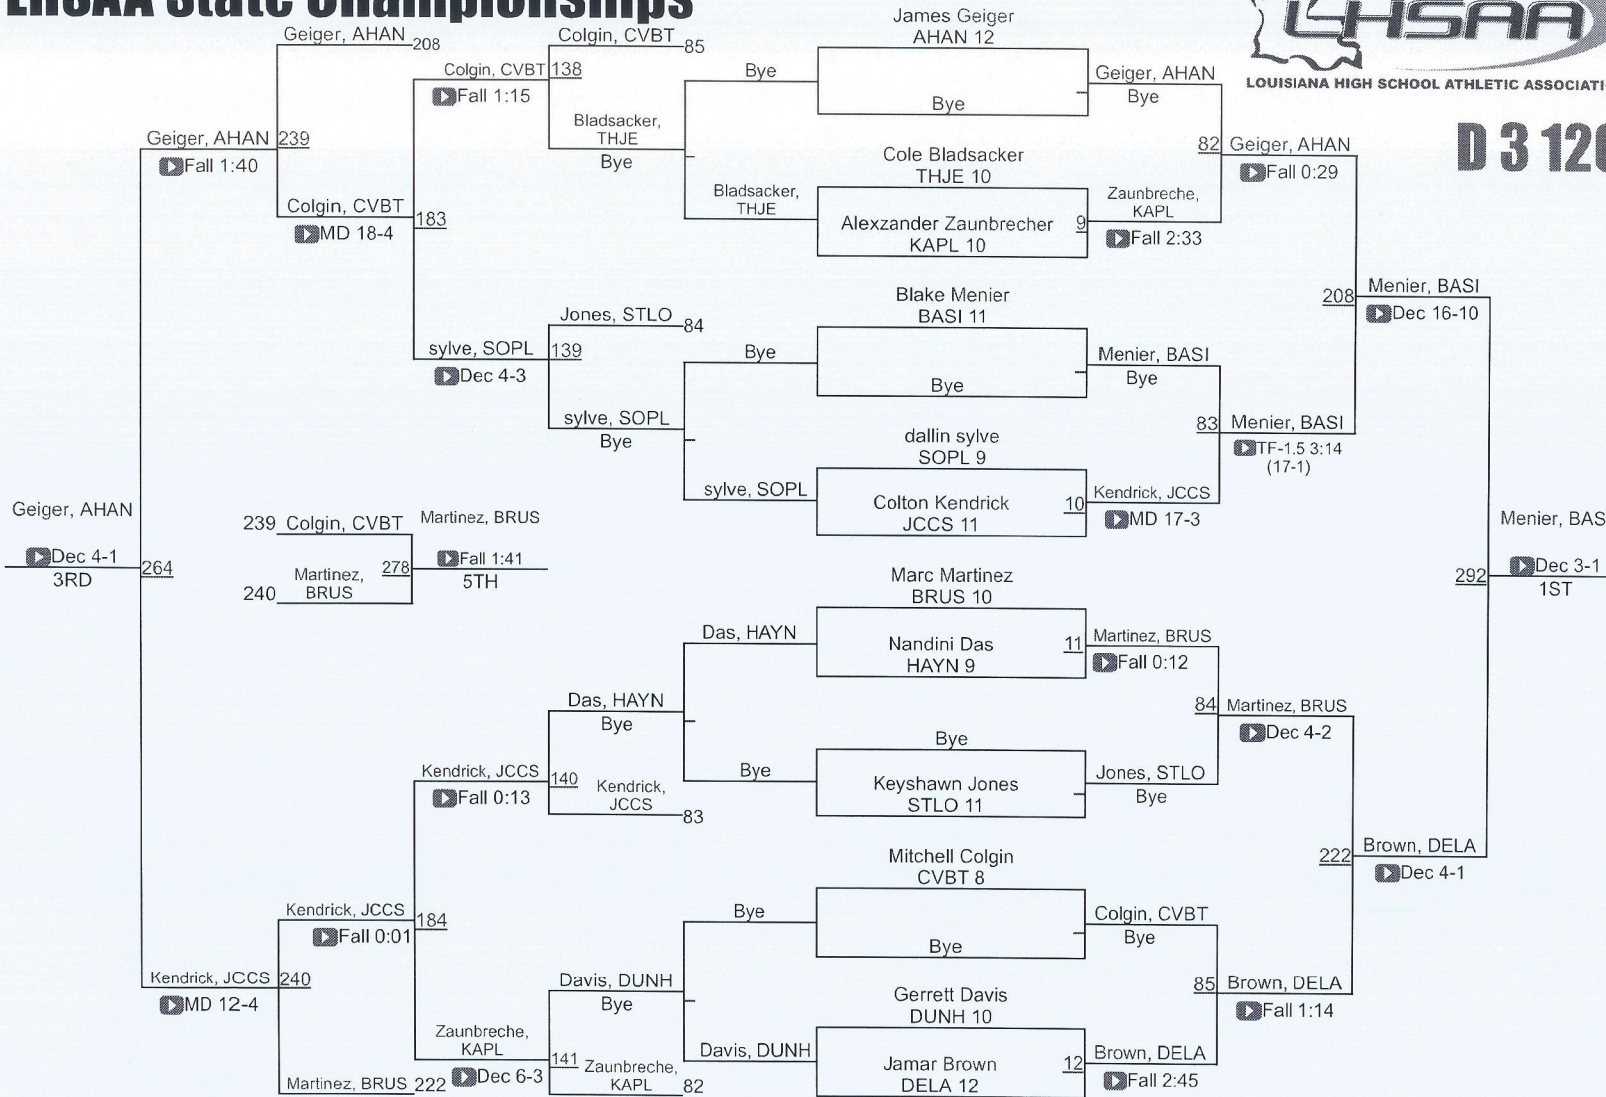

LHSAA State Championships

LOUISIANA HIGH SCHOOL ATHLETIC ASSOCIATION

D 3 126