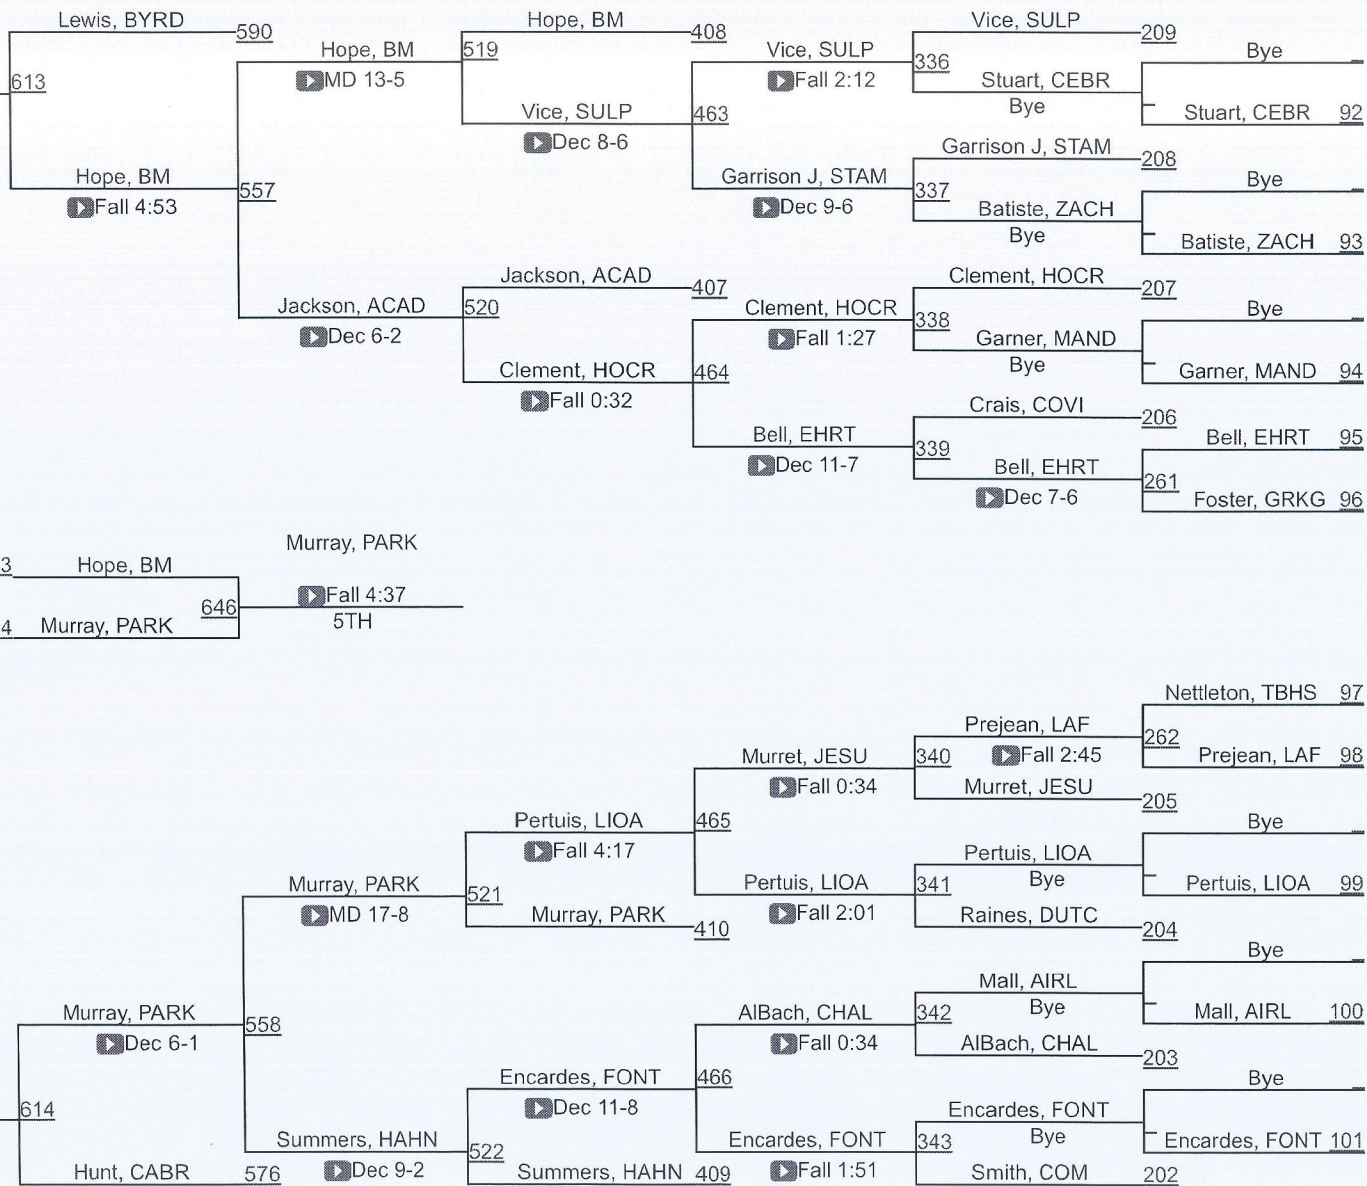

613 Hope, BM

614 Murray, PARK

Murray, PARK

Fall 4:37
5TH

Lewis, BYRD 590

613

Hope, BM

Fall 4:53

557

Jackson, ACAD

Dec 6-2

Jackson, ACAD 407

520

Clement, HOCR

Fall 0:32

Hope, BM 408

519

Vice, SULP

Fall 2:12

Vice, SULP 209

336

Stuart, CEBR

Bye

92

Garrison J, STAM

Dec 9-6

337

Batiste, ZACH

Bye

93

Clement, HOCR

Fall 1:27

338

Garner, MAND

Bye

94

Crais, COVI

Dec 11-7

339

Bell, EHRT

Dec 7-6

95

96

97

98

99

100

101

102

103

104

105

106

107

108

109

110

111

112

113

114

115

116

117

118

119

120

121

122

123

124

125

126

127

128

129

130

131

132

133

134

135

136

137

138

139

140

141

142

143

144

145

146

147

148

149

150

151

152

153

154

155

156

157

158

159

160

161

162

163

164

165

166

167

168

169

170

171

172

173

174

175

176

177

178

179

180

181

182

183

184

185

186

187

188

189

190

191

192

193

194

195

196

197

198

199

200

201

202

203

204

205

206

207

208

209

210

211

212

213

214

215

216

217

218

219

220

221

222

223

224

225

226

227

228

229

230

231

232

233

234

235

236

237

238

239

240

241

242

243

244

245

246

247

248

249

250

251

252

253

254

255

256

257

258

259

260

261

262

263

264

265

266

267

268

269

270

271

272

273

274

275

276

277

278

279

280

281

282

283

284

285

286

287

288

289

290

291

292

293

294

295

296

297

298

299

300

301

302

303

304

305

306

307

308

309

310

311

312

313

314

315

316

317

318

319

320

321

322

323

324

325

326

327

328

329

330

331

332

333

334

335

336

337

338

339

340

341

342

343

344

345

346

347