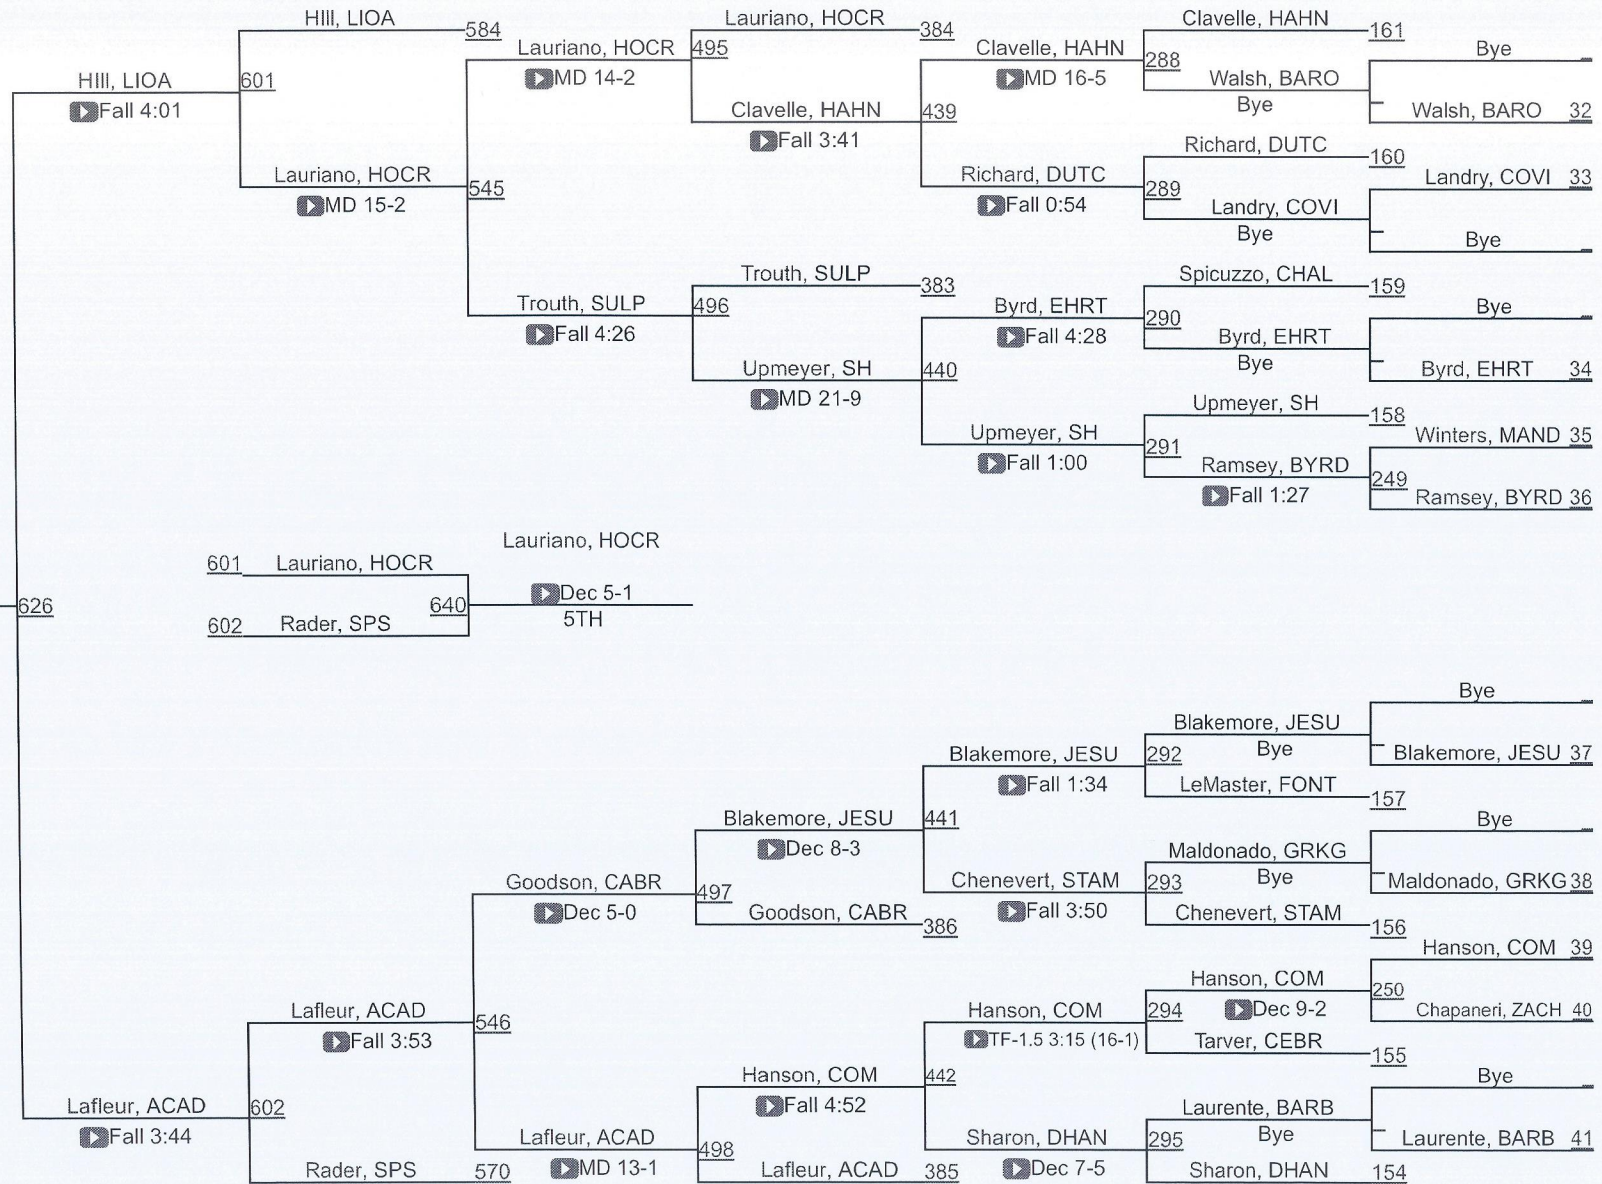

LOUISIANA HIGH SCHOOL ATHLETIC ASSOCIATION

D 1120

D 1120

LHSAA State Championships

LOUISIANA HIGH SCHOOL ATHLETIC ASSOCIATION

D 1126

LHSAA State Championships

LOUISIANA HIGH SCHOOL ATHLETIC ASSOCIATION