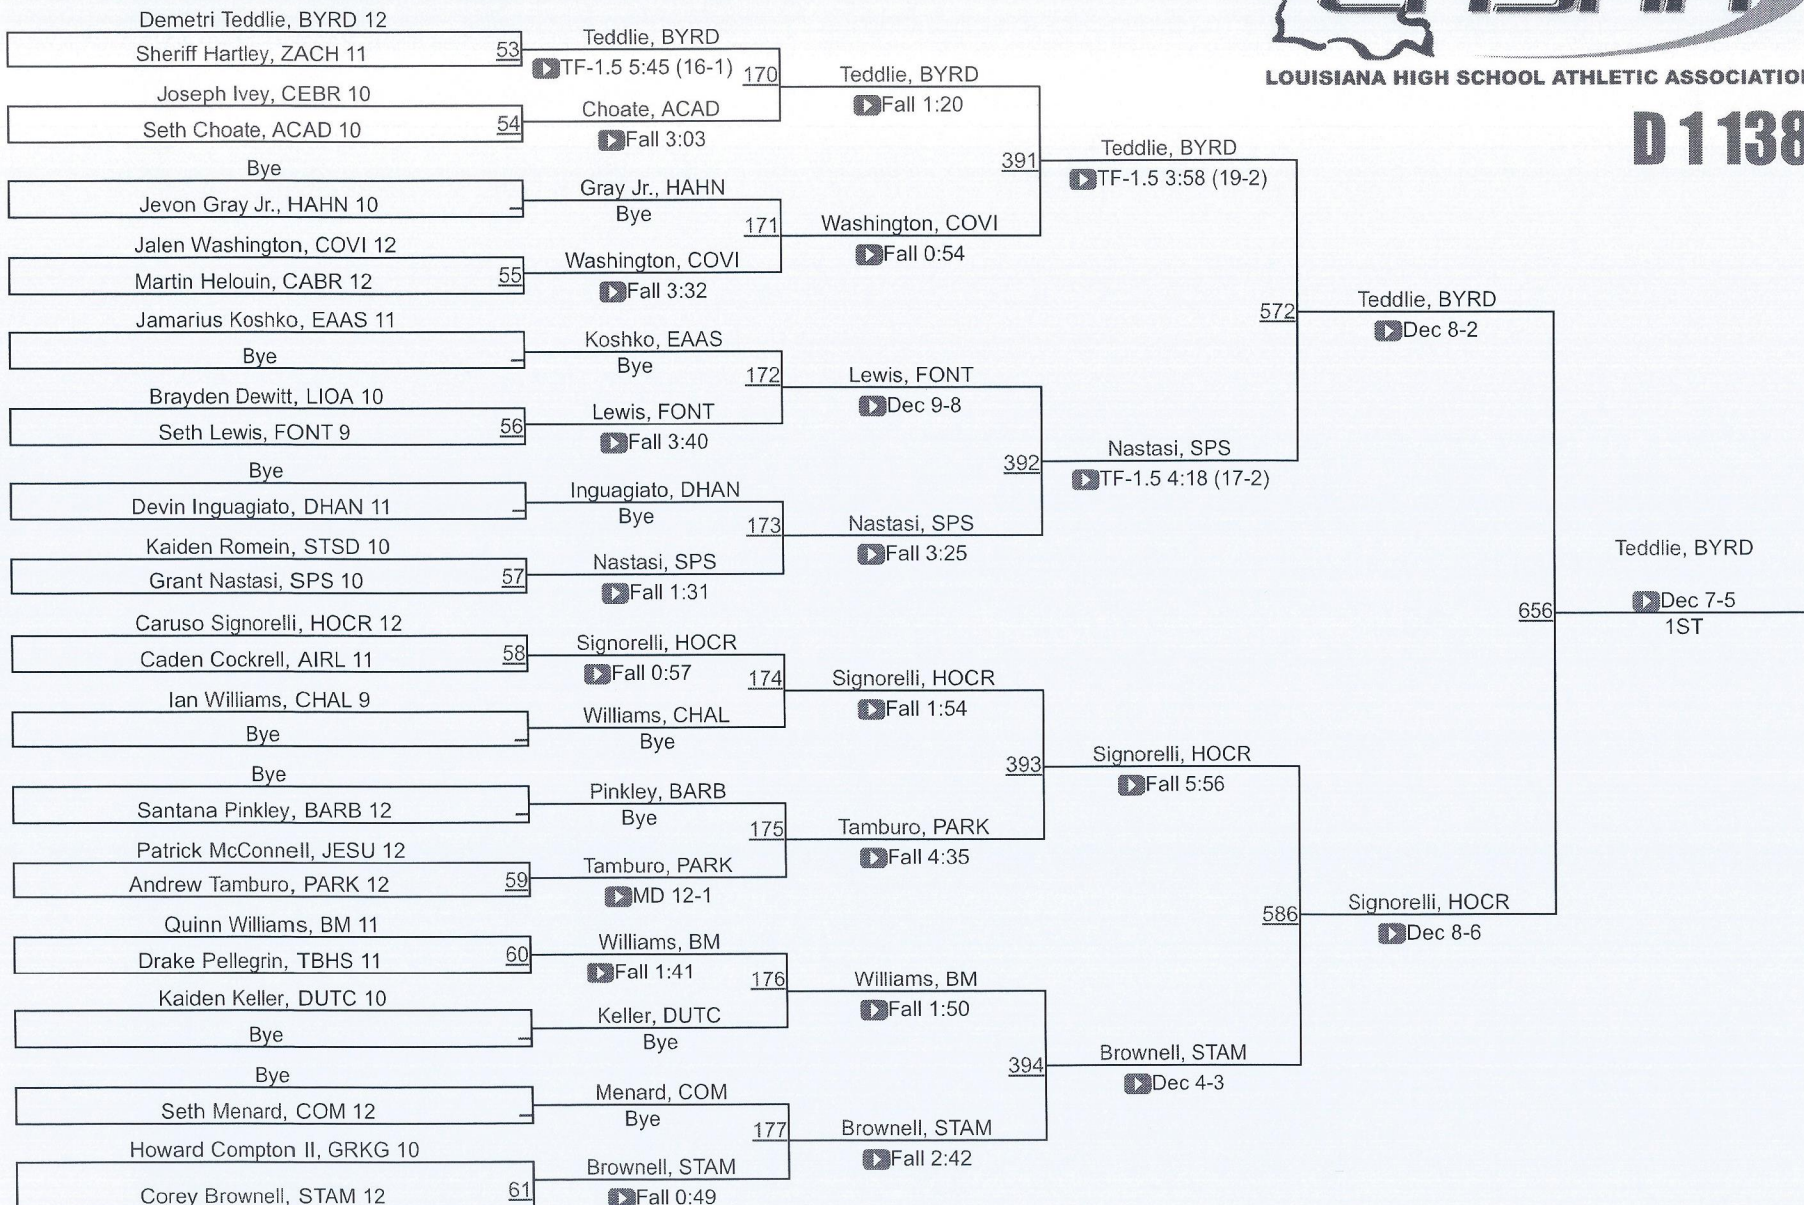

D 1132

LHSAA State Championships

LOUISIANA HIGH SCHOOL ATHLETIC ASSOCIATION

D 1138

LHSAA State Championships

LOUISIANA HIGH SCHOOL ATHLETIC ASSOCIATION

D 1145

D 1145