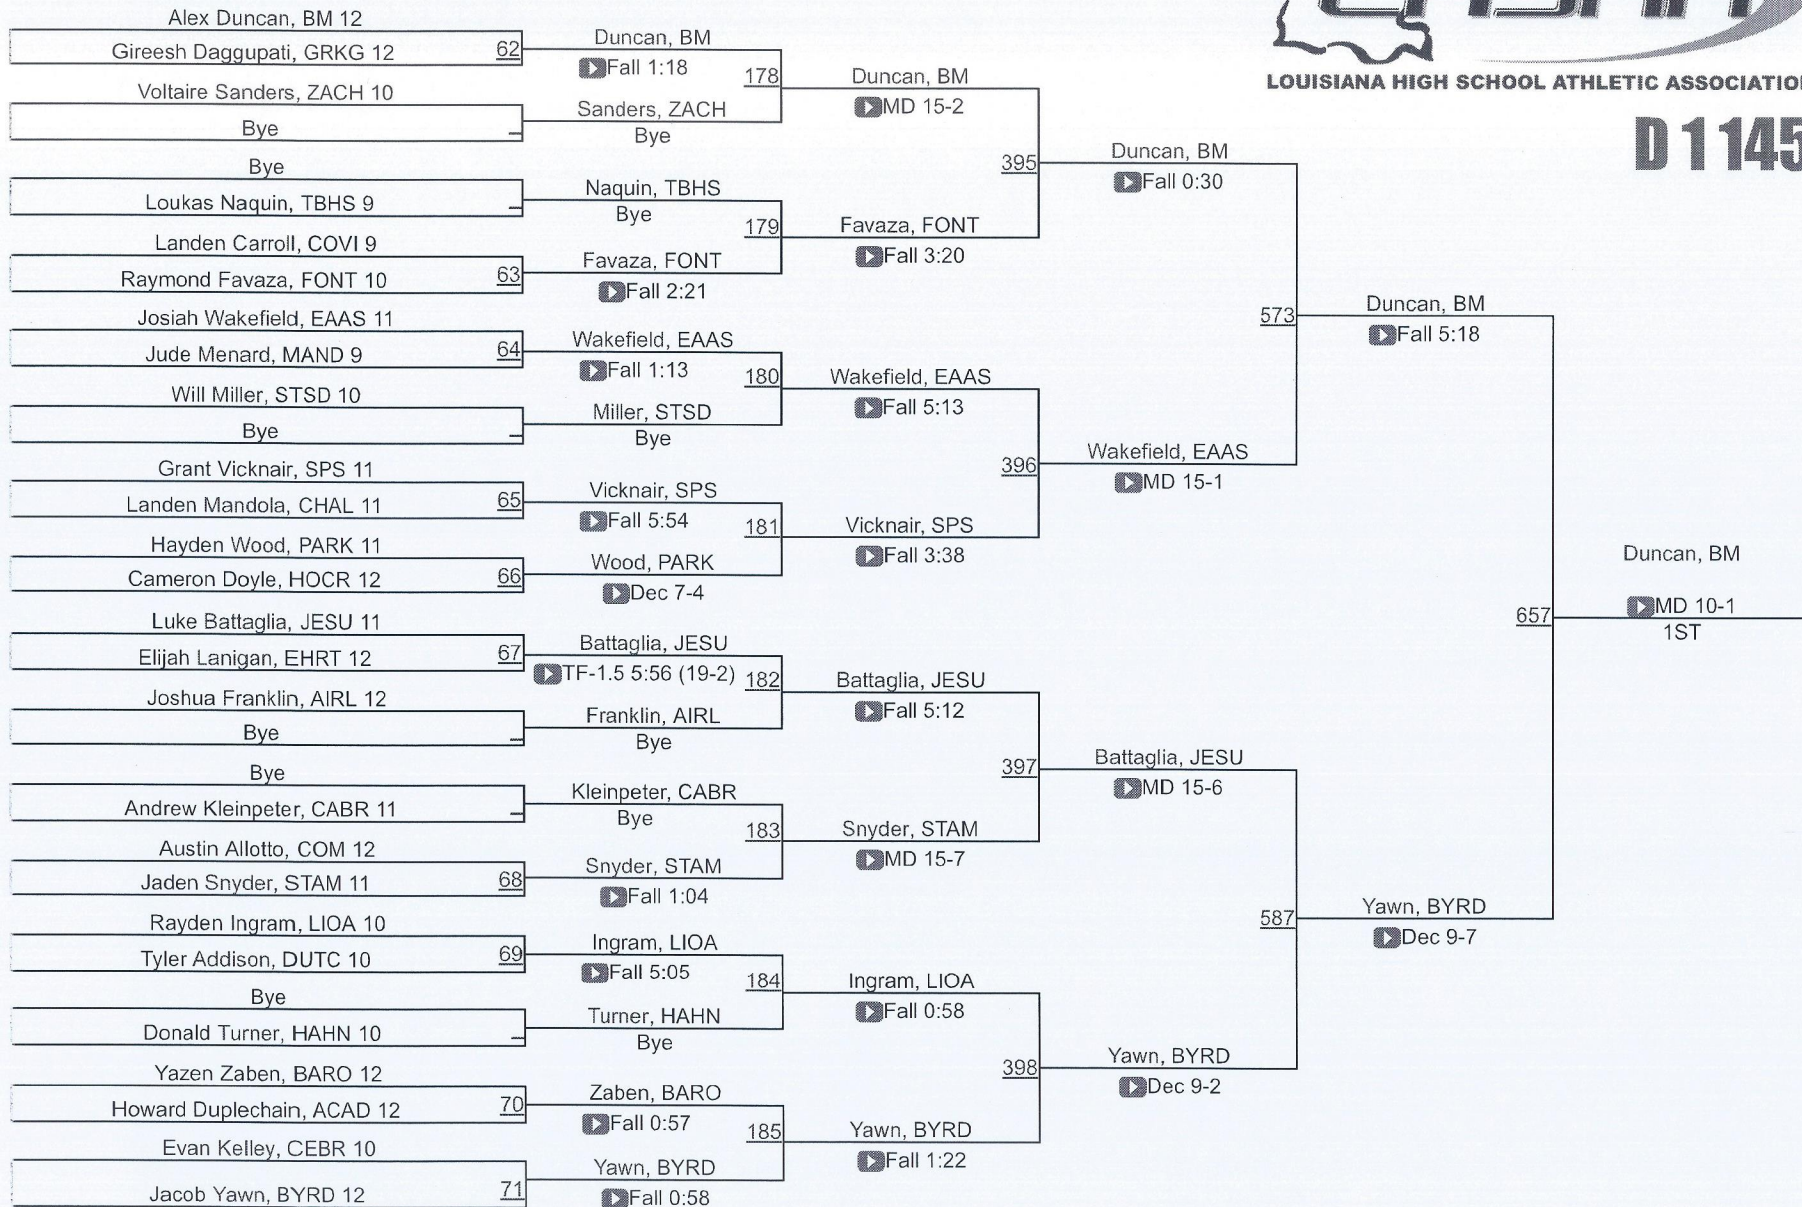

D 1132

LHSAA State Championships

LOUISIANA HIGH SCHOOL ATHLETIC ASSOCIATION

D 1138

LHSAA State Championships

LOUISIANA HIGH SCHOOL ATHLETIC ASSOCIATION

D 1145

D 1145