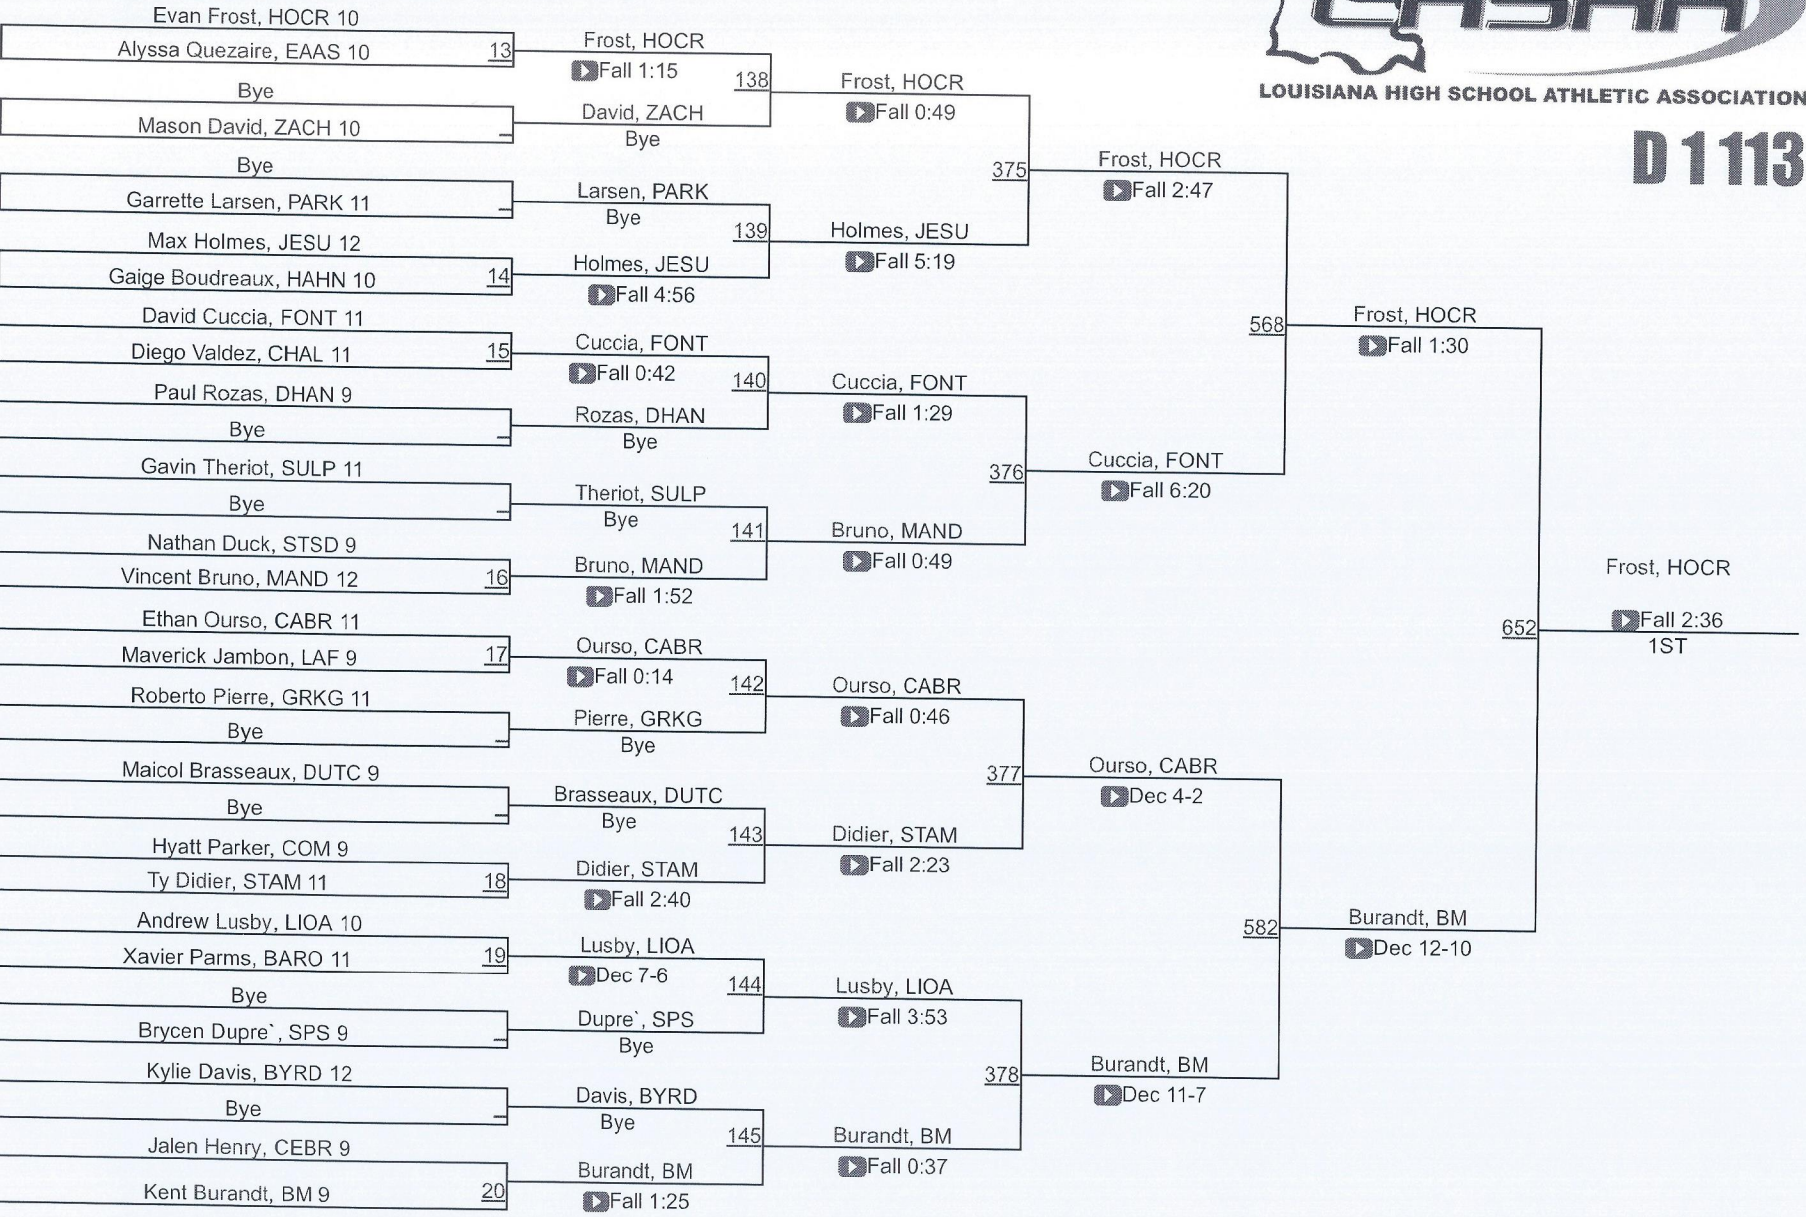

LHSAA State Championships

LOUISIANA HIGH SCHOOL ATHLETIC ASSOCIATION

D 1106

D 1106

LHSAA State Championships

LOUISIANA HIGH SCHOOL ATHLETIC ASSOCIATION

D 1113

LHSAA State Championships