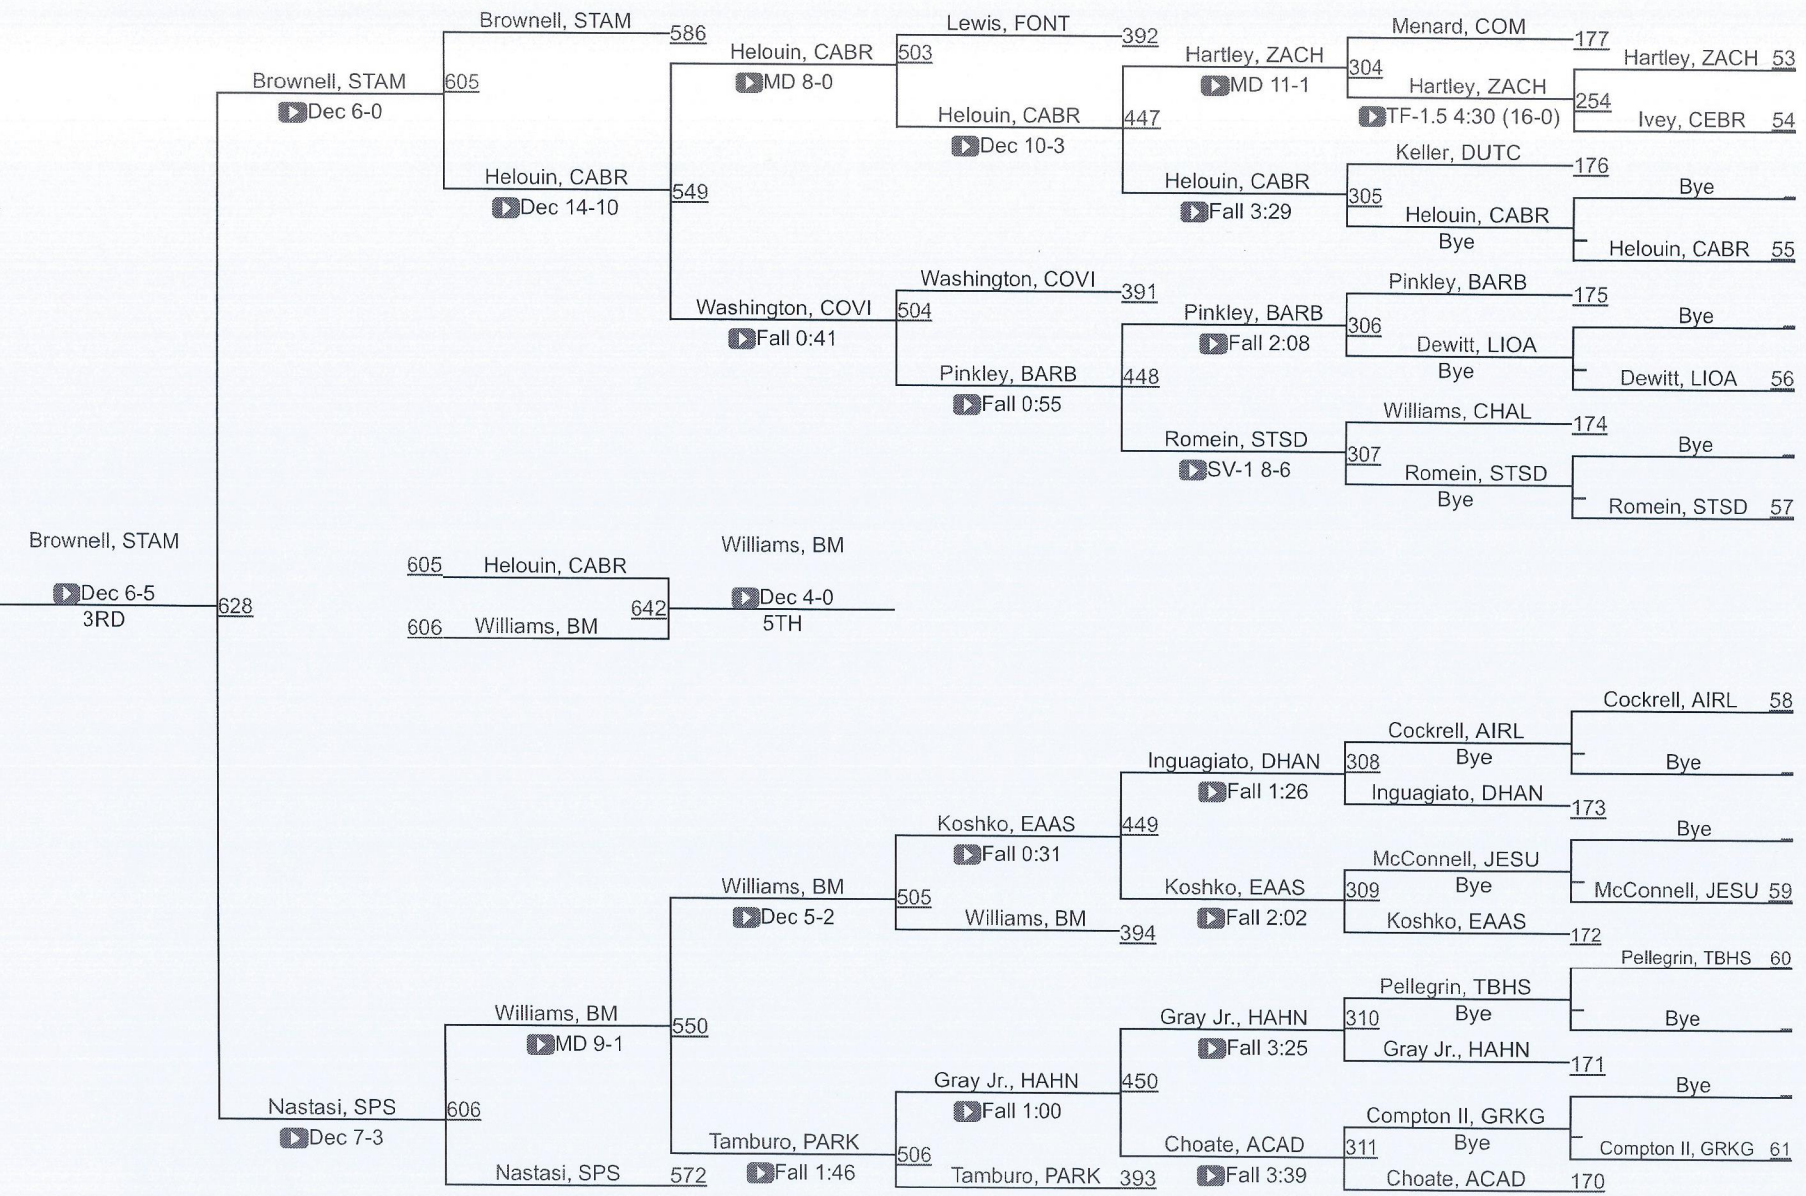

D 1132

LHSAA State Championships

LOUISIANA HIGH SCHOOL ATHLETIC ASSOCIATION

D 1138

LHSAA State Championships

LOUISIANA HIGH SCHOOL ATHLETIC ASSOCIATION

D 1145

D 1145