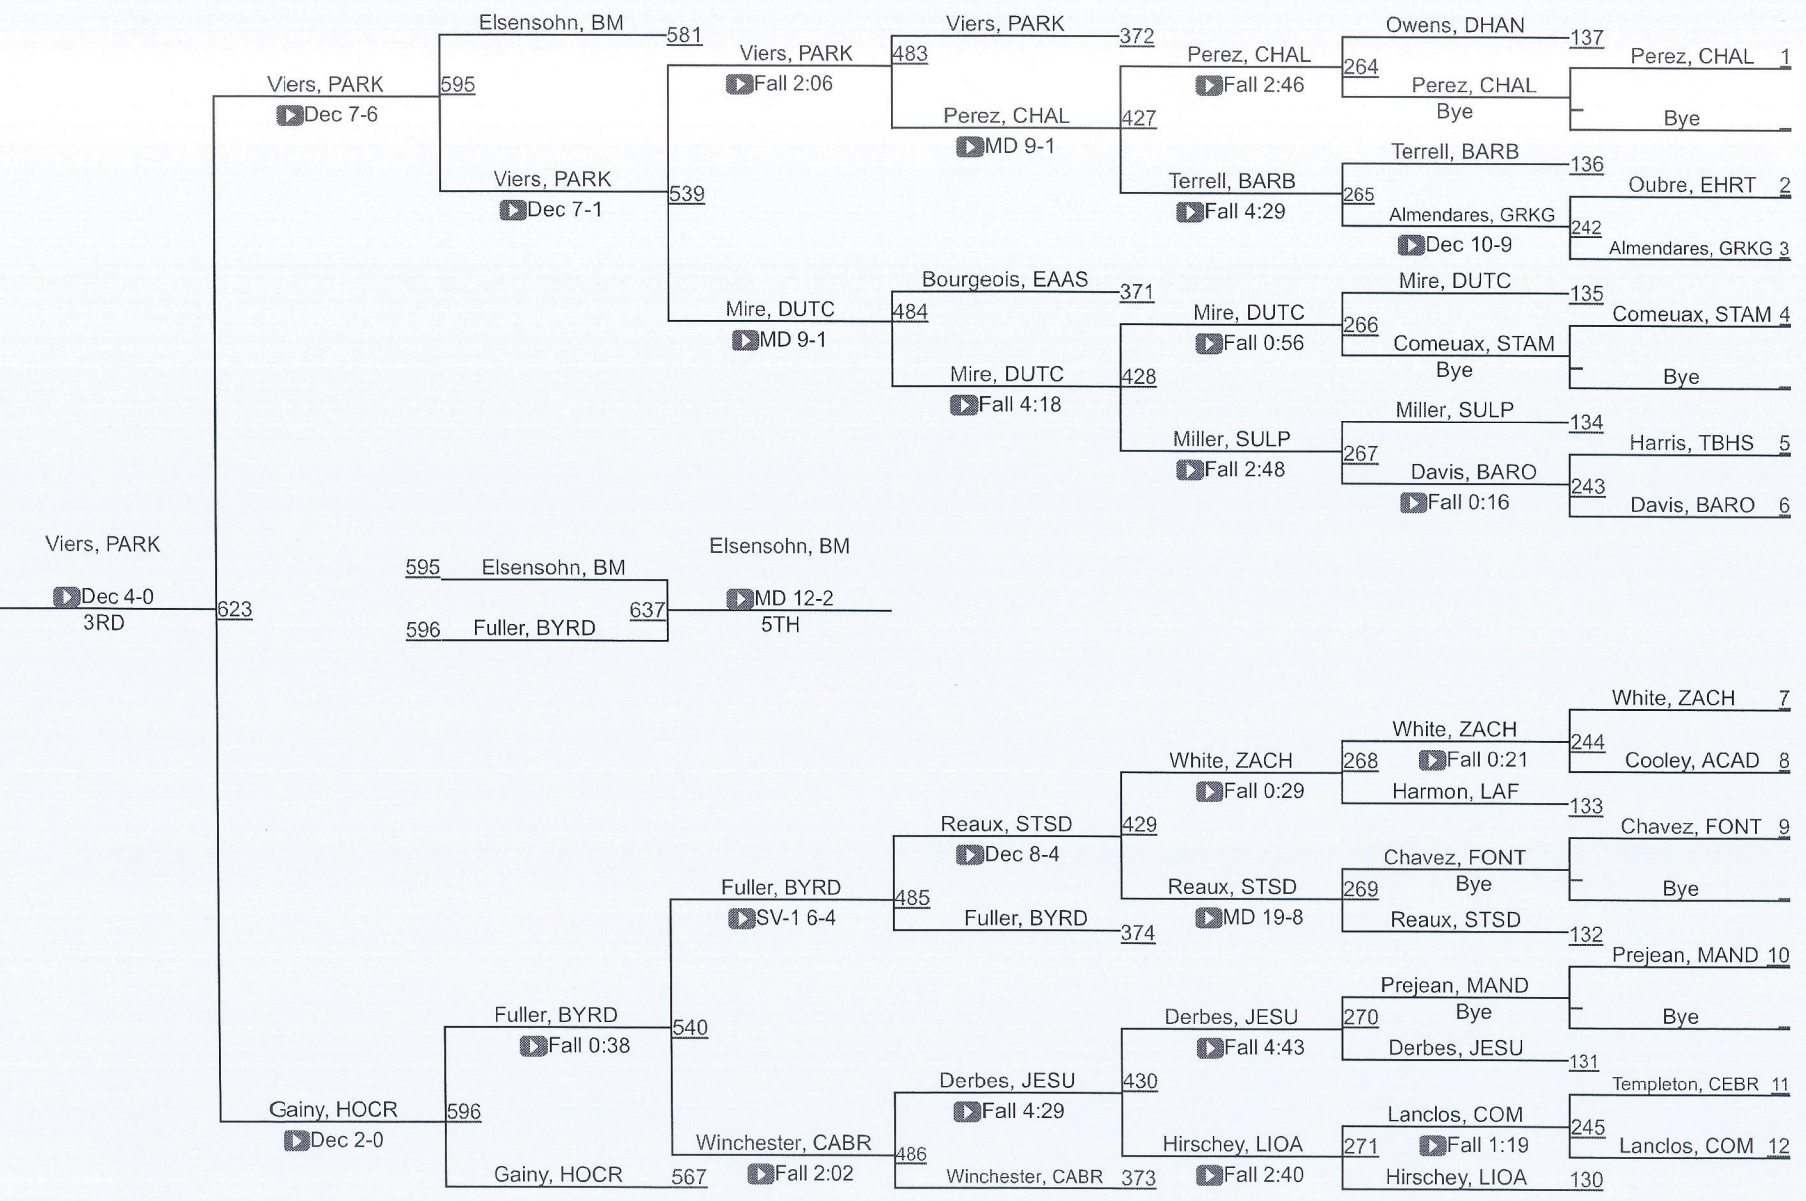

LHSAA State Championships

LOUISIANA HIGH SCHOOL ATHLETIC ASSOCIATION

D 1106

D 1106

LHSAA State Championships

LOUISIANA HIGH SCHOOL ATHLETIC ASSOCIATION

D 1113

LHSAA State Championships