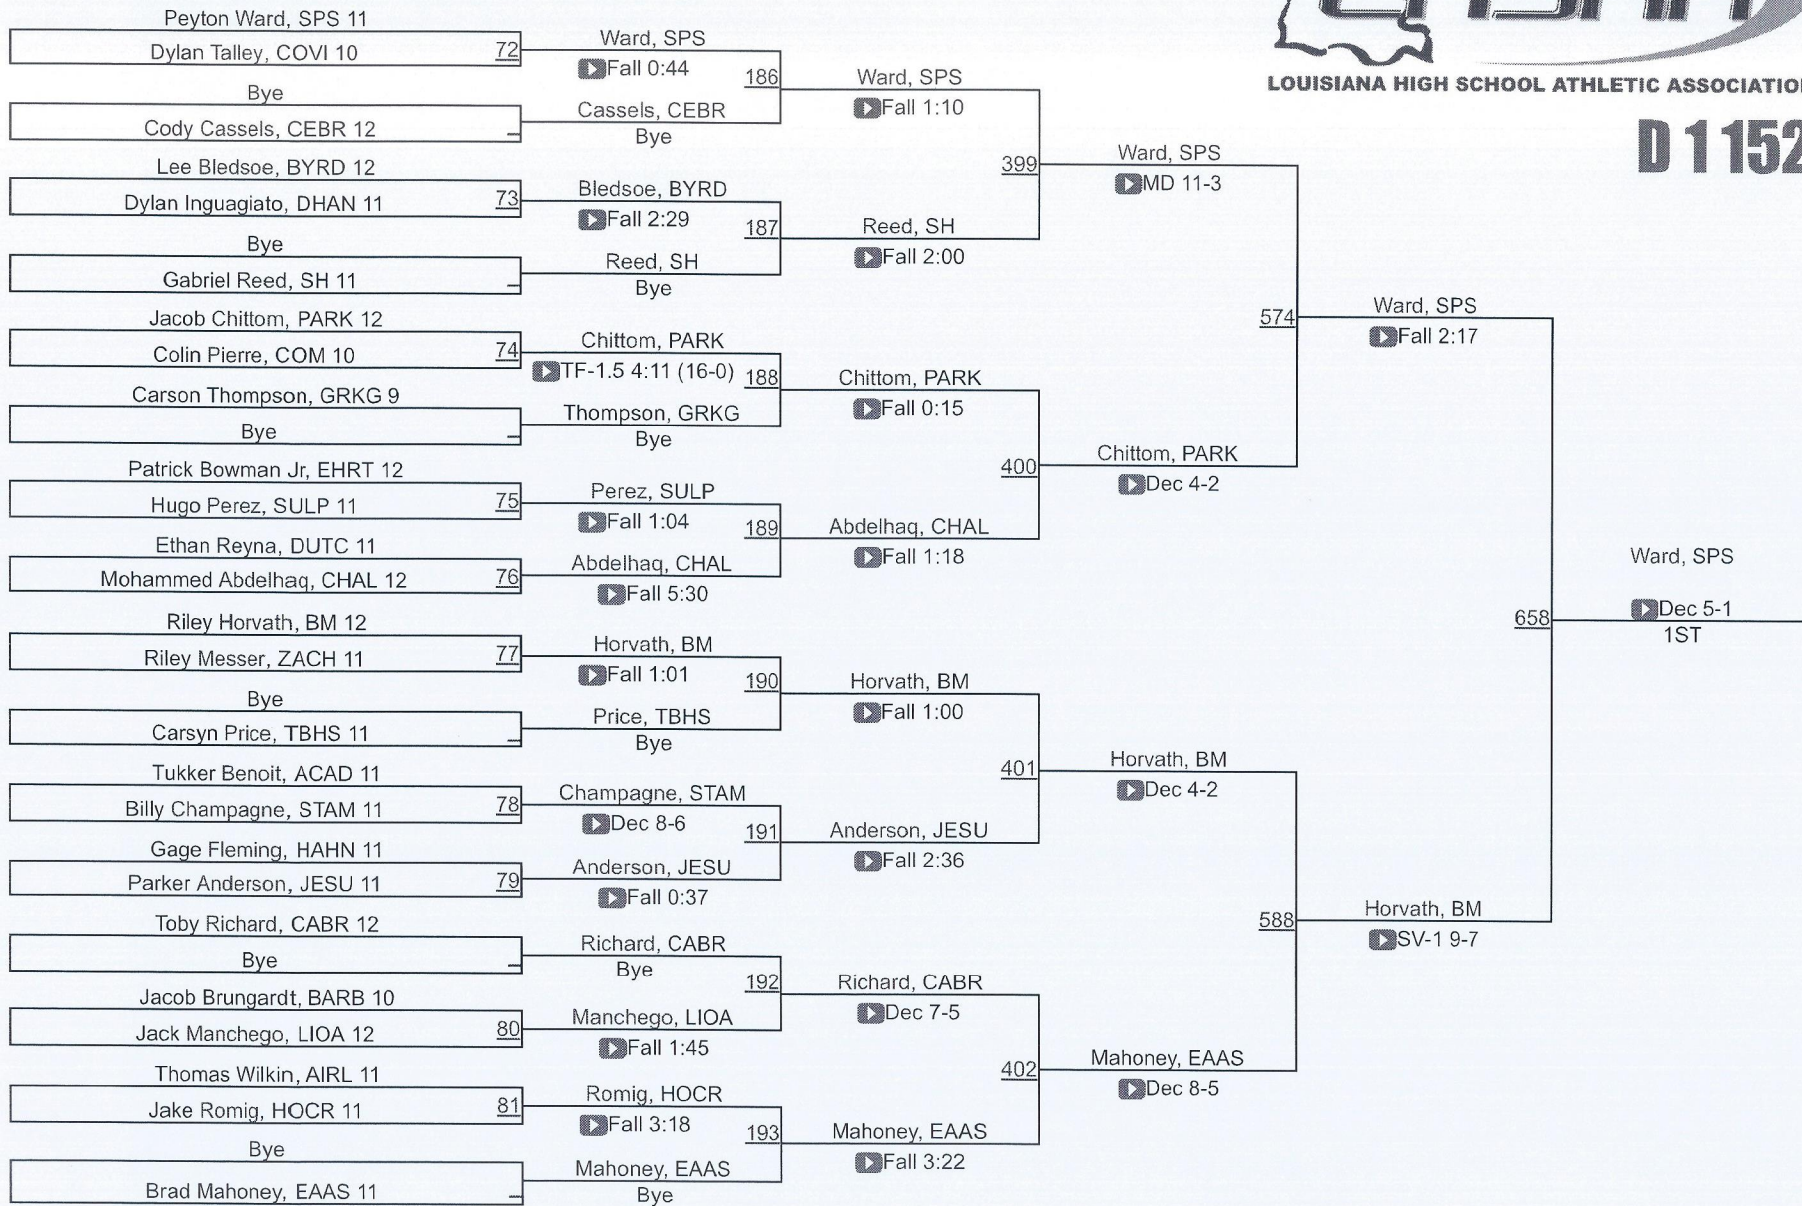

LOUISIANA HIGH SCHOOL ATHLETIC ASSOCIATION

D 1152