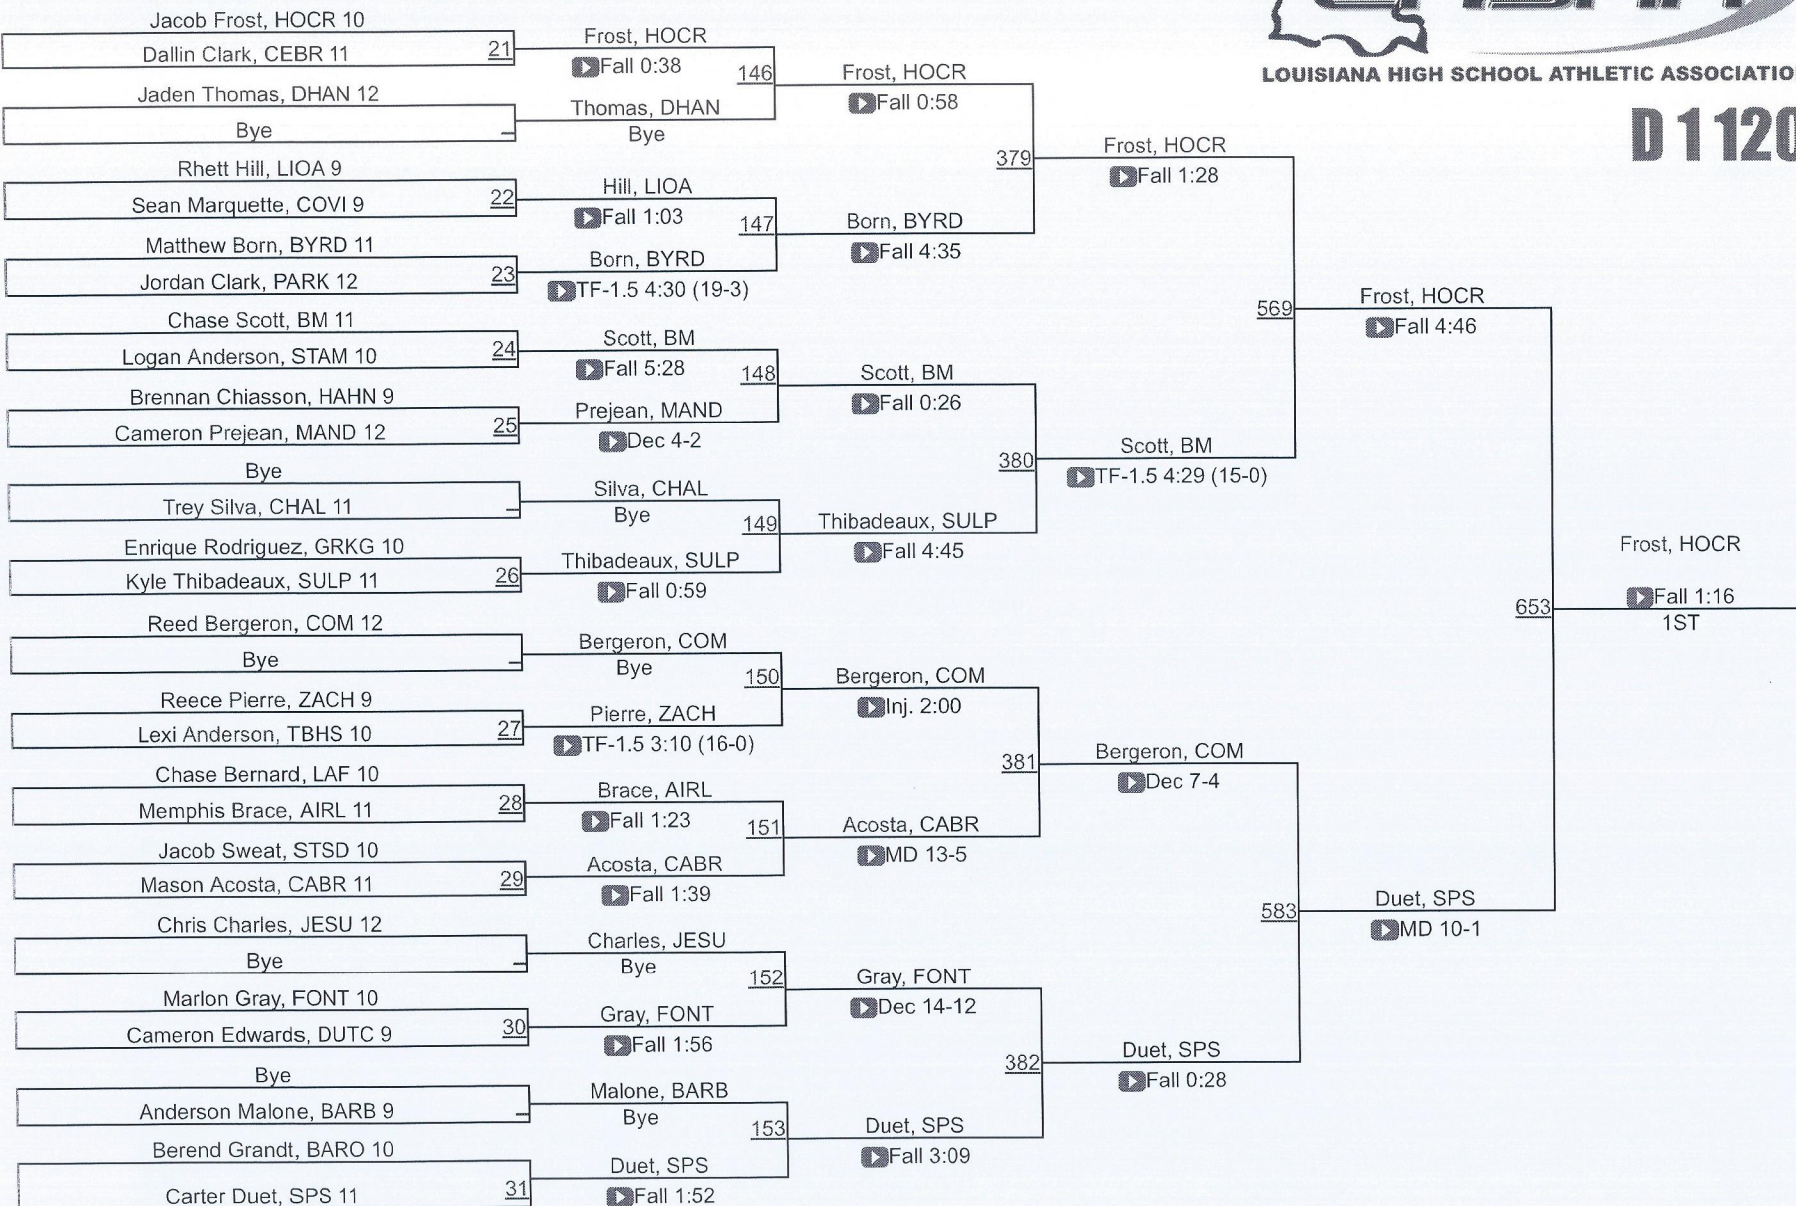

LOUISIANA HIGH SCHOOL ATHLETIC ASSOCIATION

D 1120