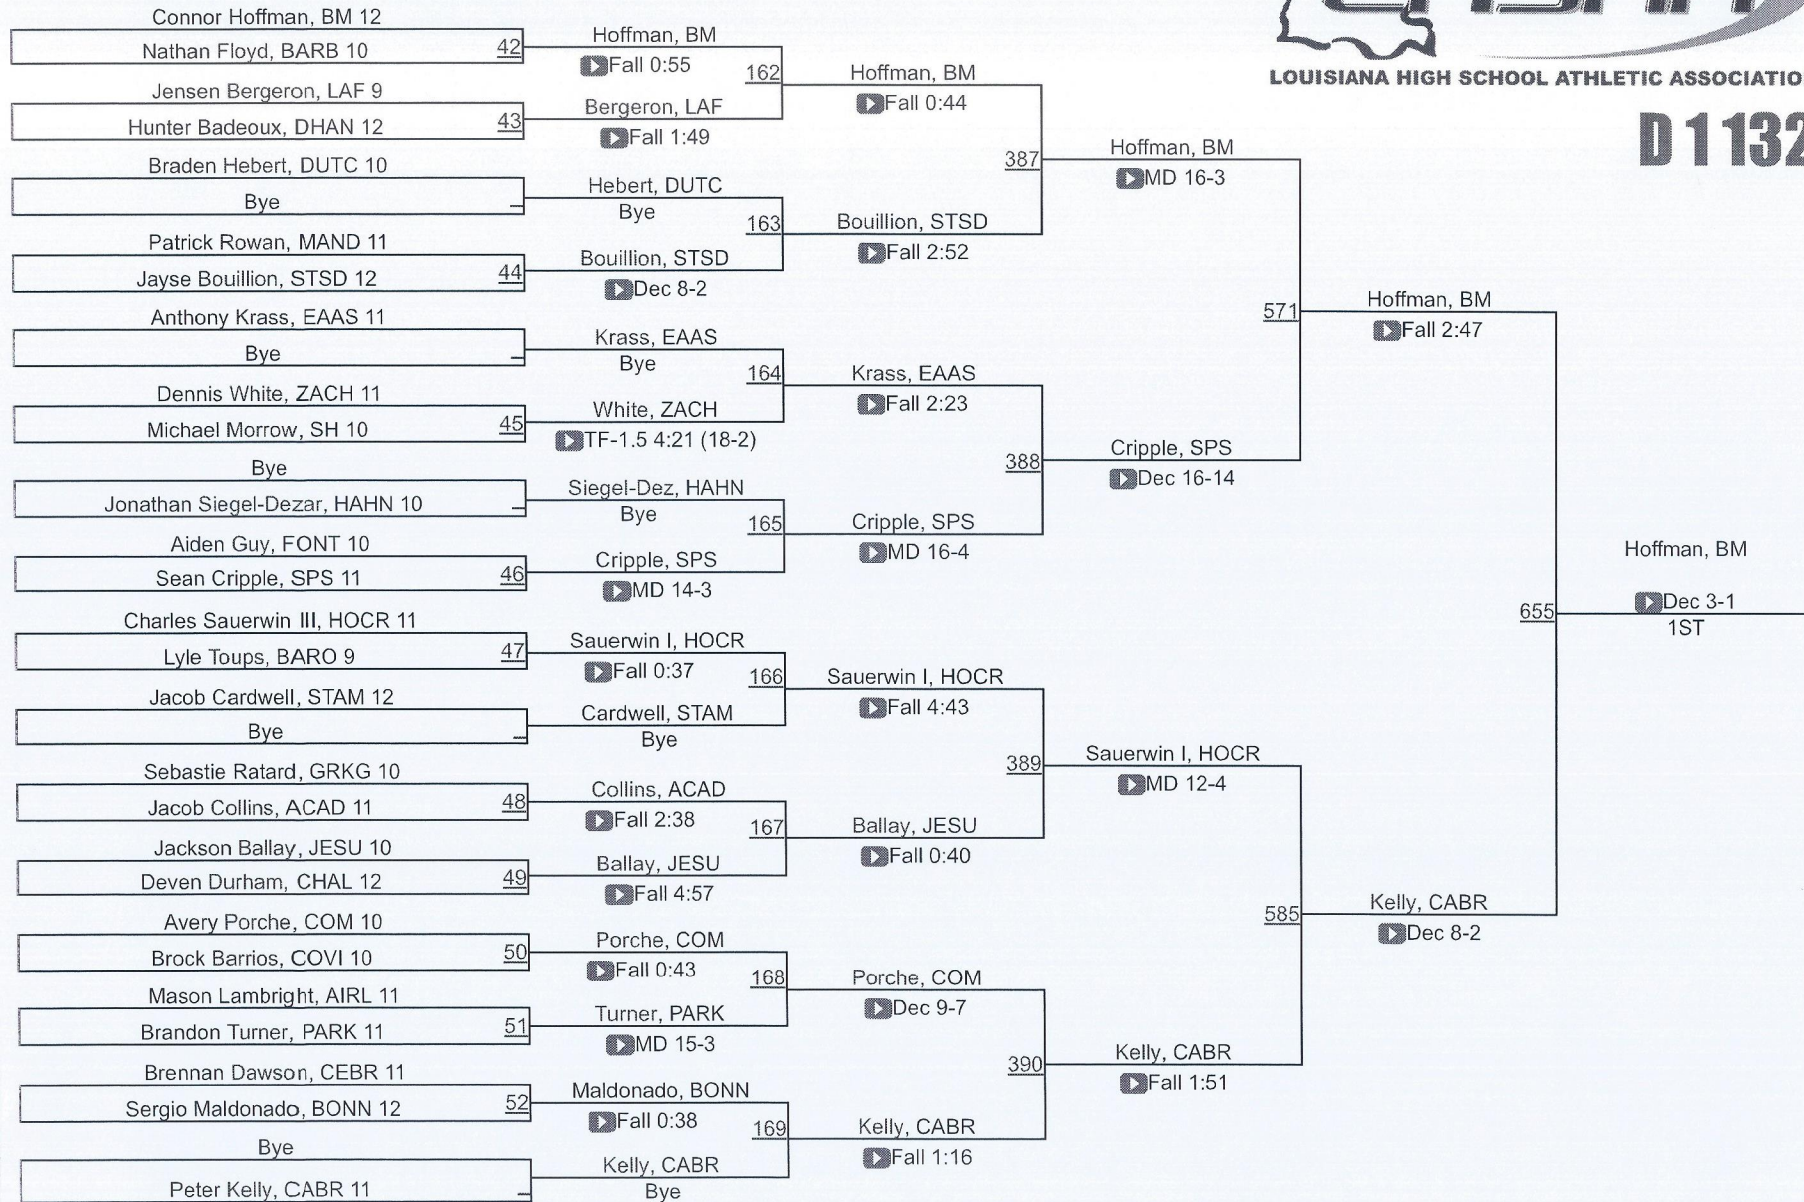

LOUISIANA HIGH SCHOOL ATHLETIC ASSOCIATION

D 1132