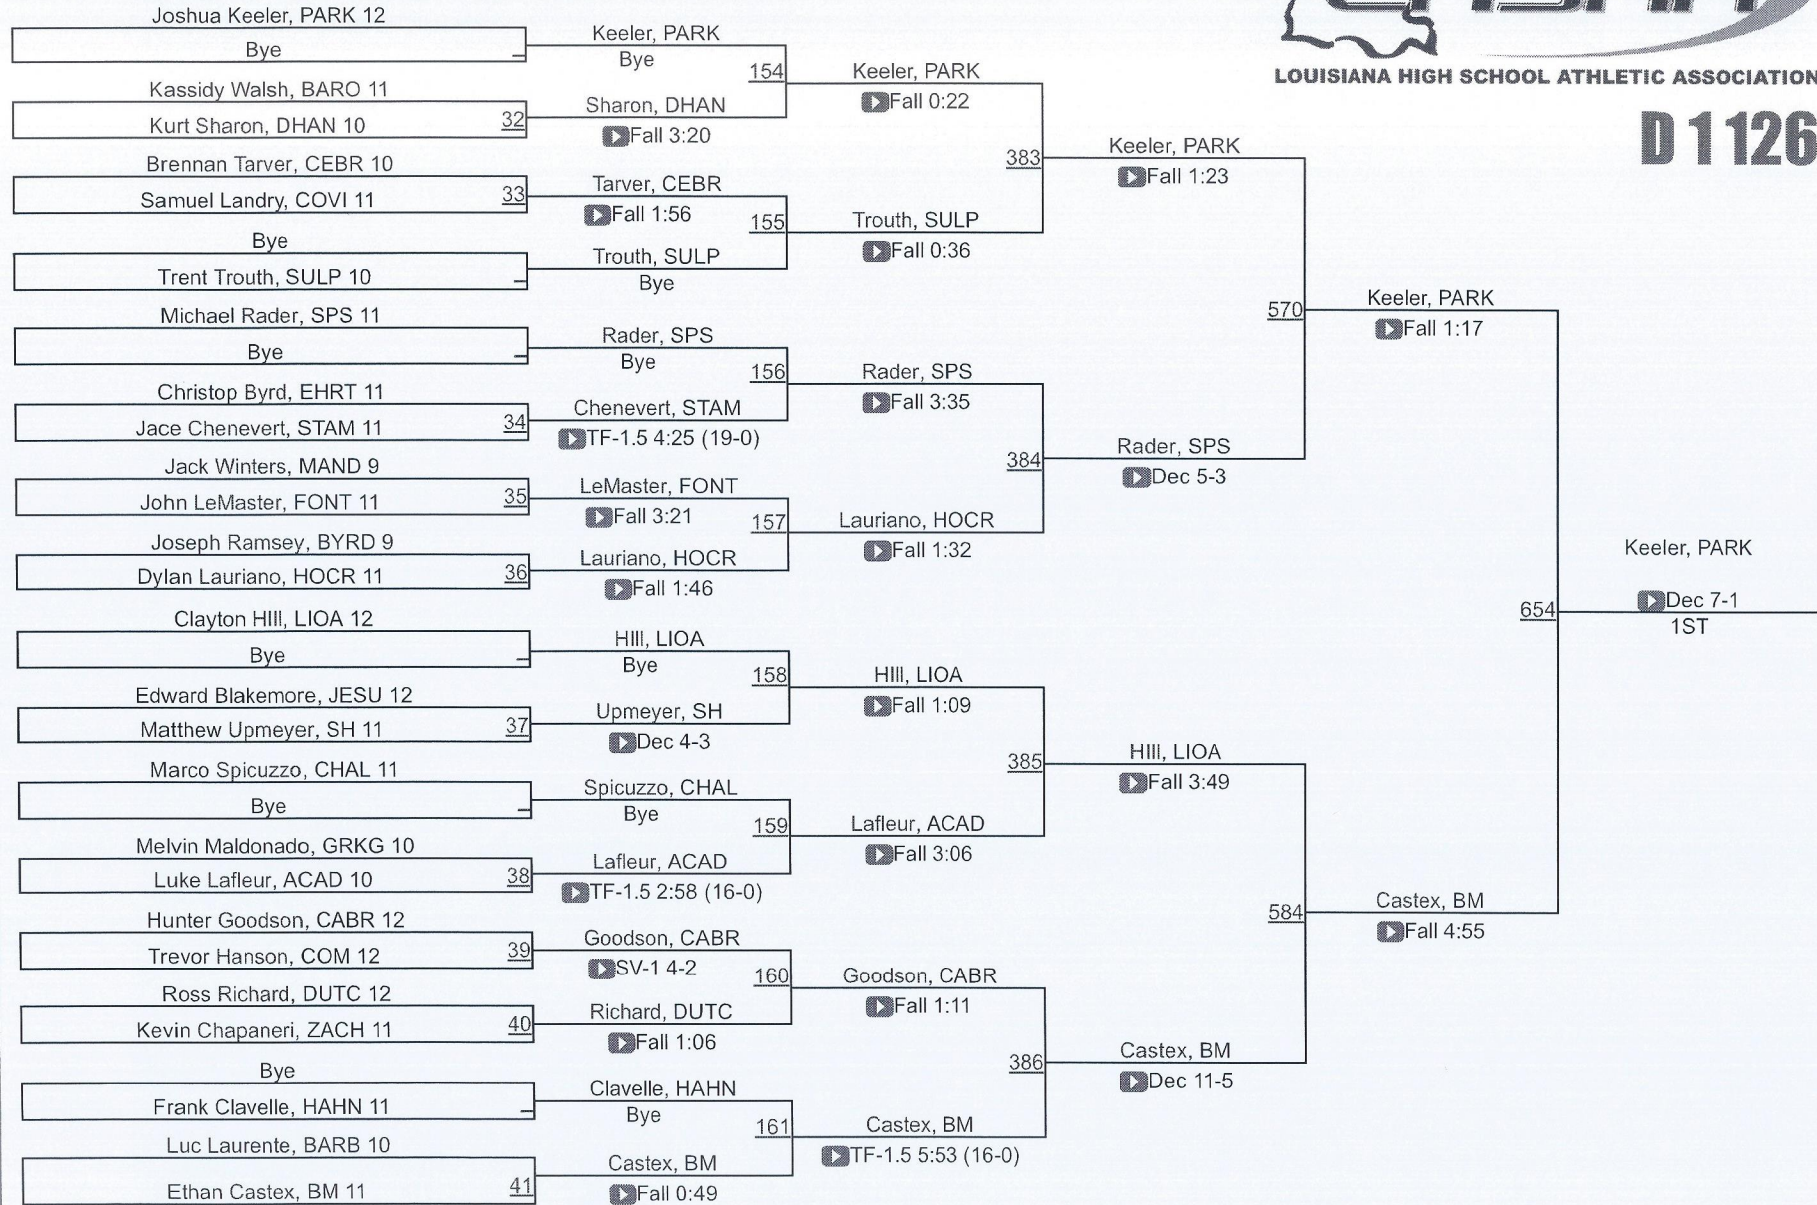

LOUISIANA HIGH SCHOOL ATHLETIC ASSOCIATION

D 1120

D 1120

LHSAA State Championships

LOUISIANA HIGH SCHOOL ATHLETIC ASSOCIATION

D 1126

LHSAA State Championships

LOUISIANA HIGH SCHOOL ATHLETIC ASSOCIATION