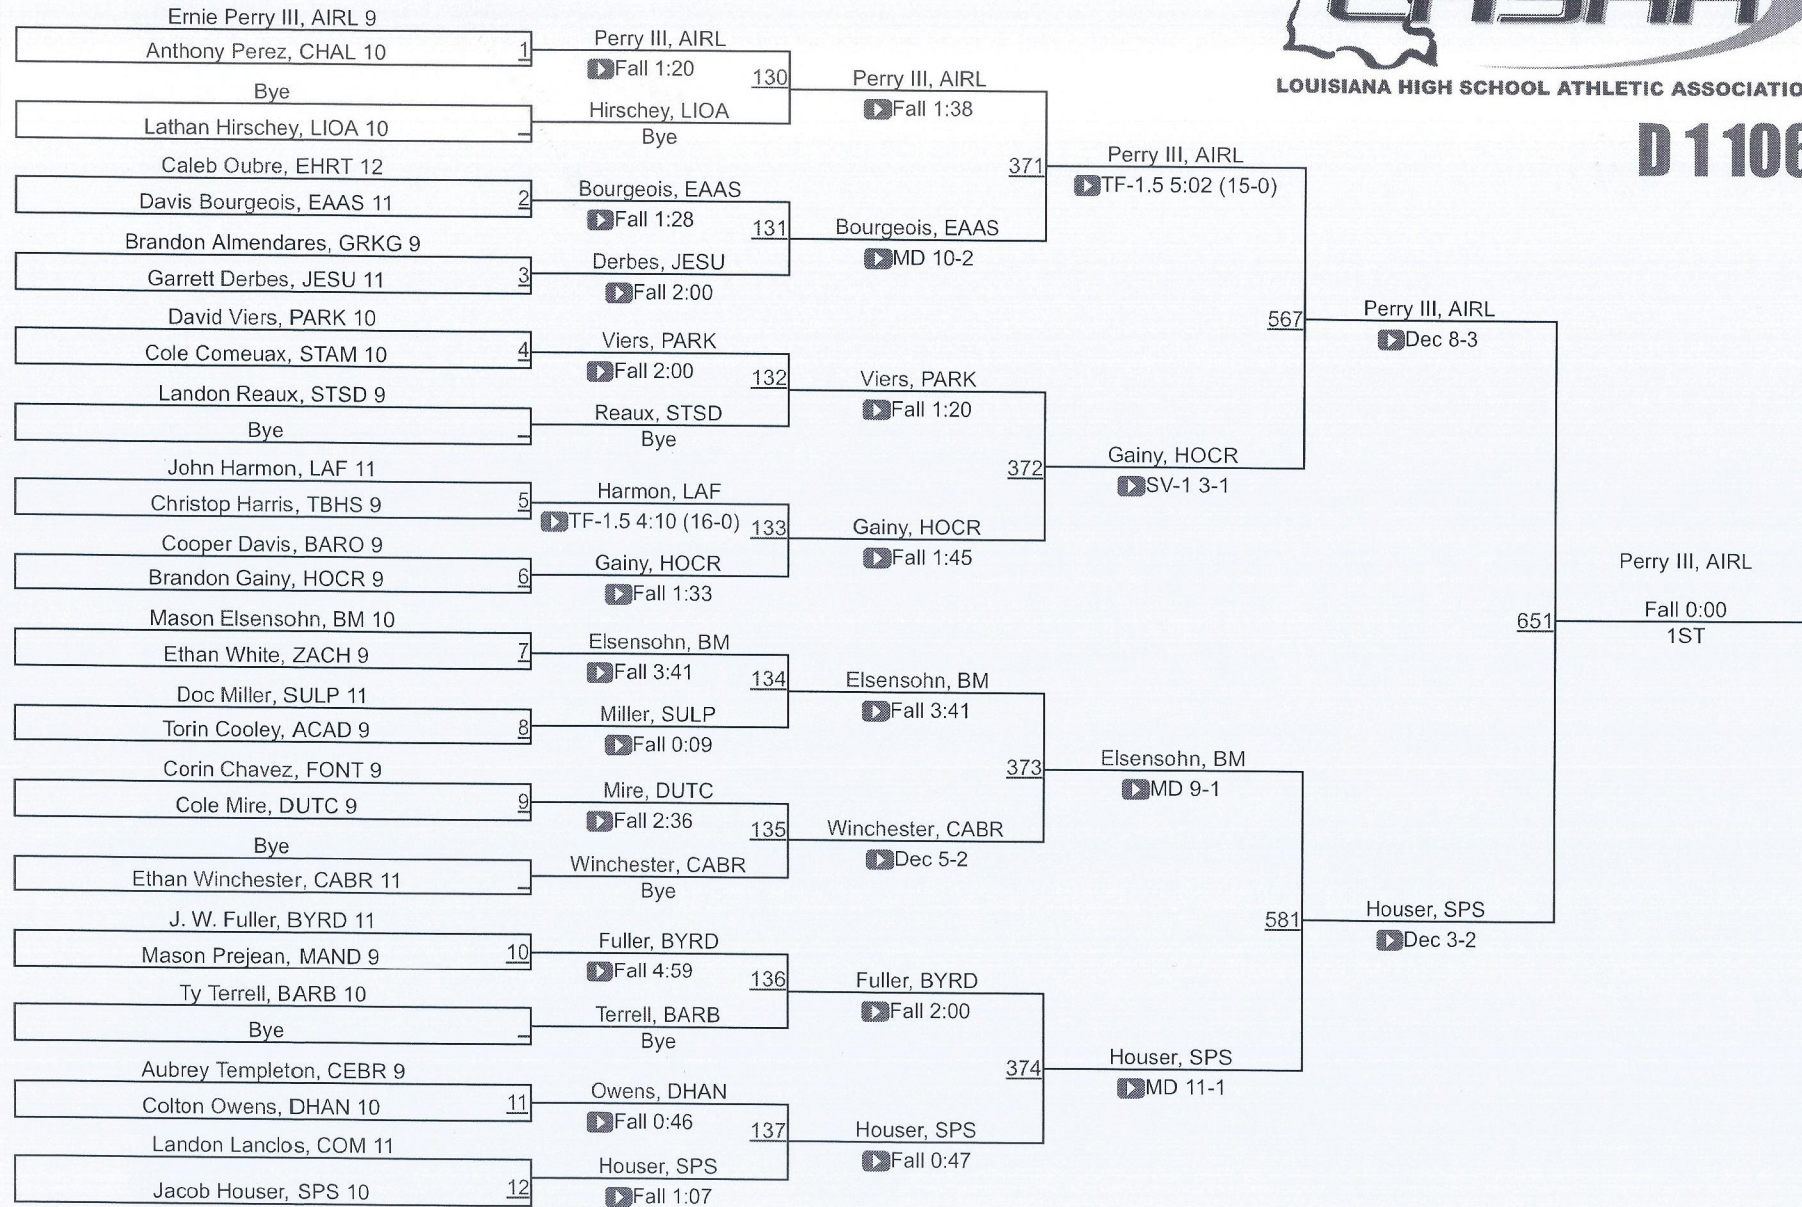

LHSAA State Championships

LOUISIANA HIGH SCHOOL ATHLETIC ASSOCIATION

D 1106

D 1106

LHSAA State Championships

LOUISIANA HIGH SCHOOL ATHLETIC ASSOCIATION

D 1113

LHSAA State Championships