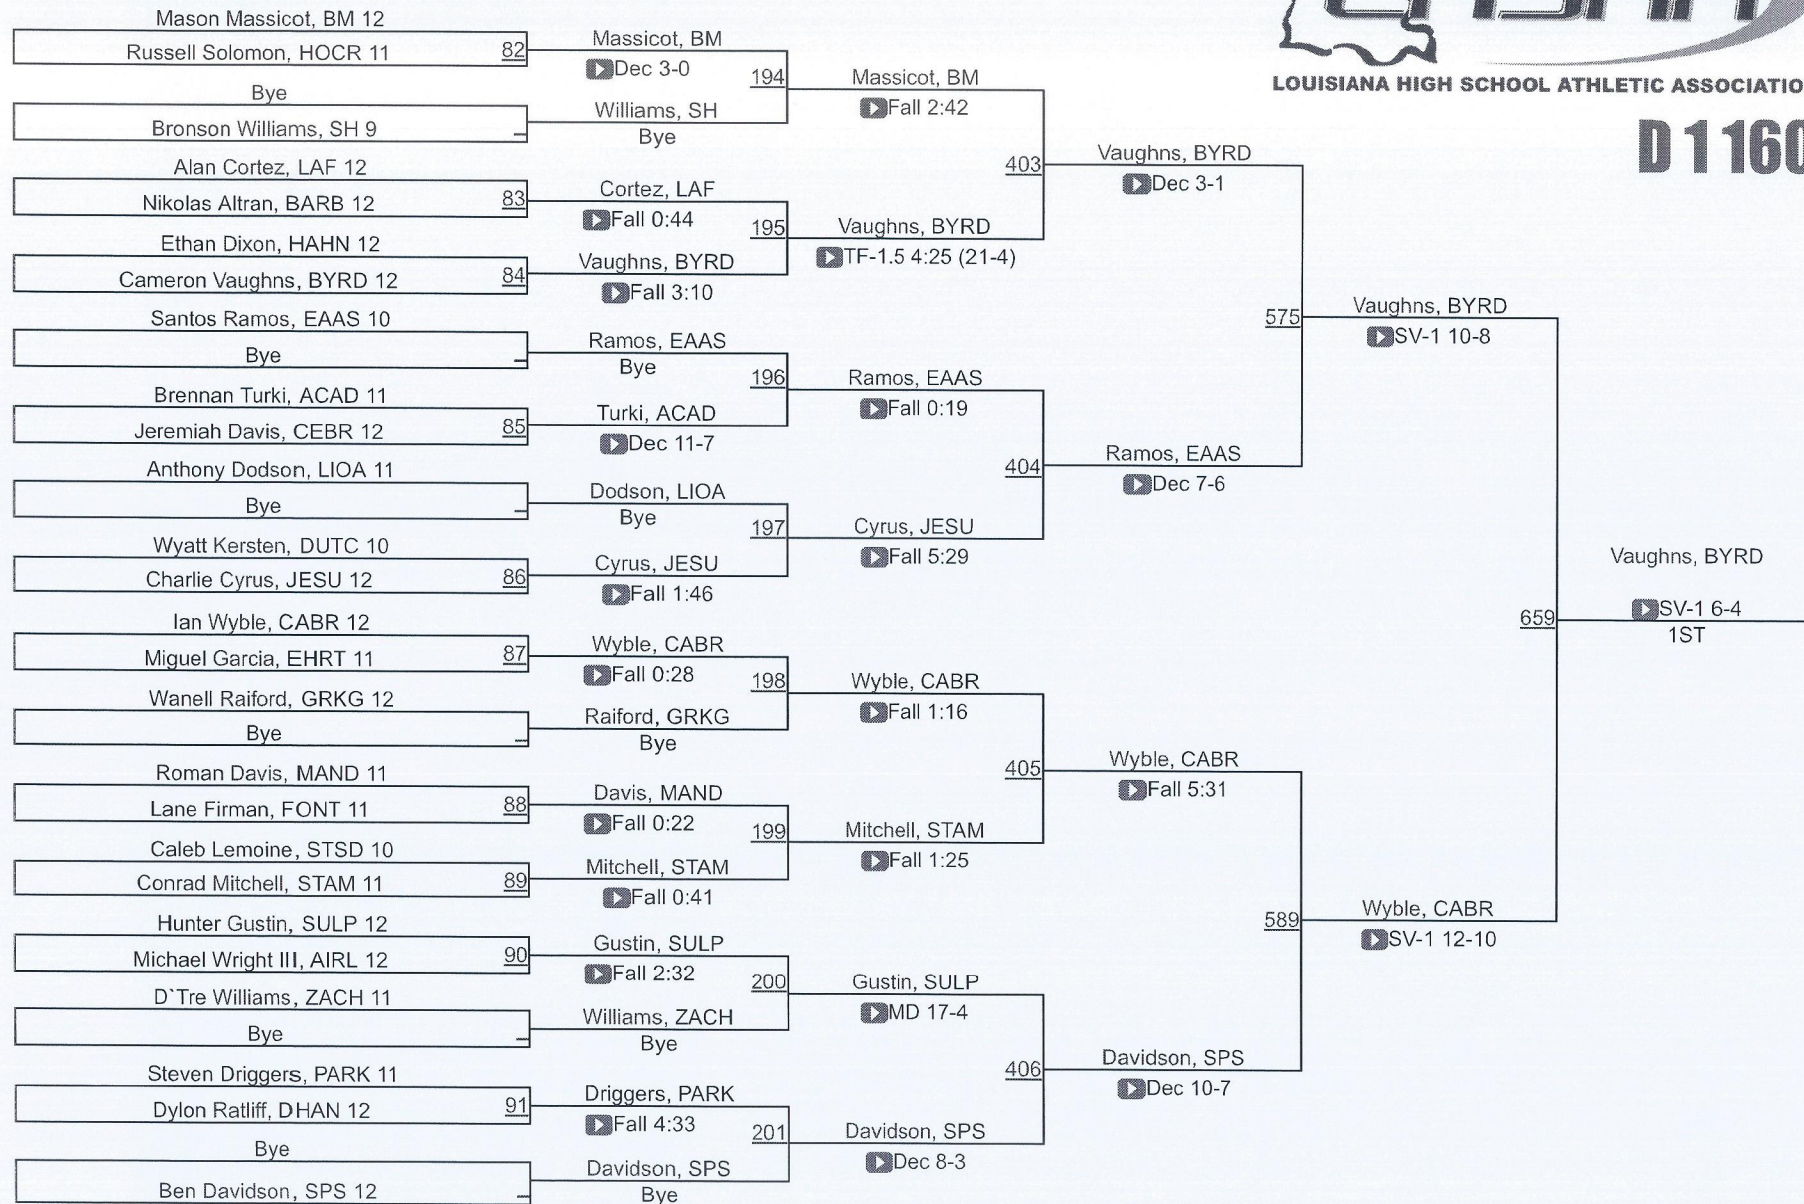

LOUISIANA HIGH SCHOOL ATHLETIC ASSOCIATION

D 1160