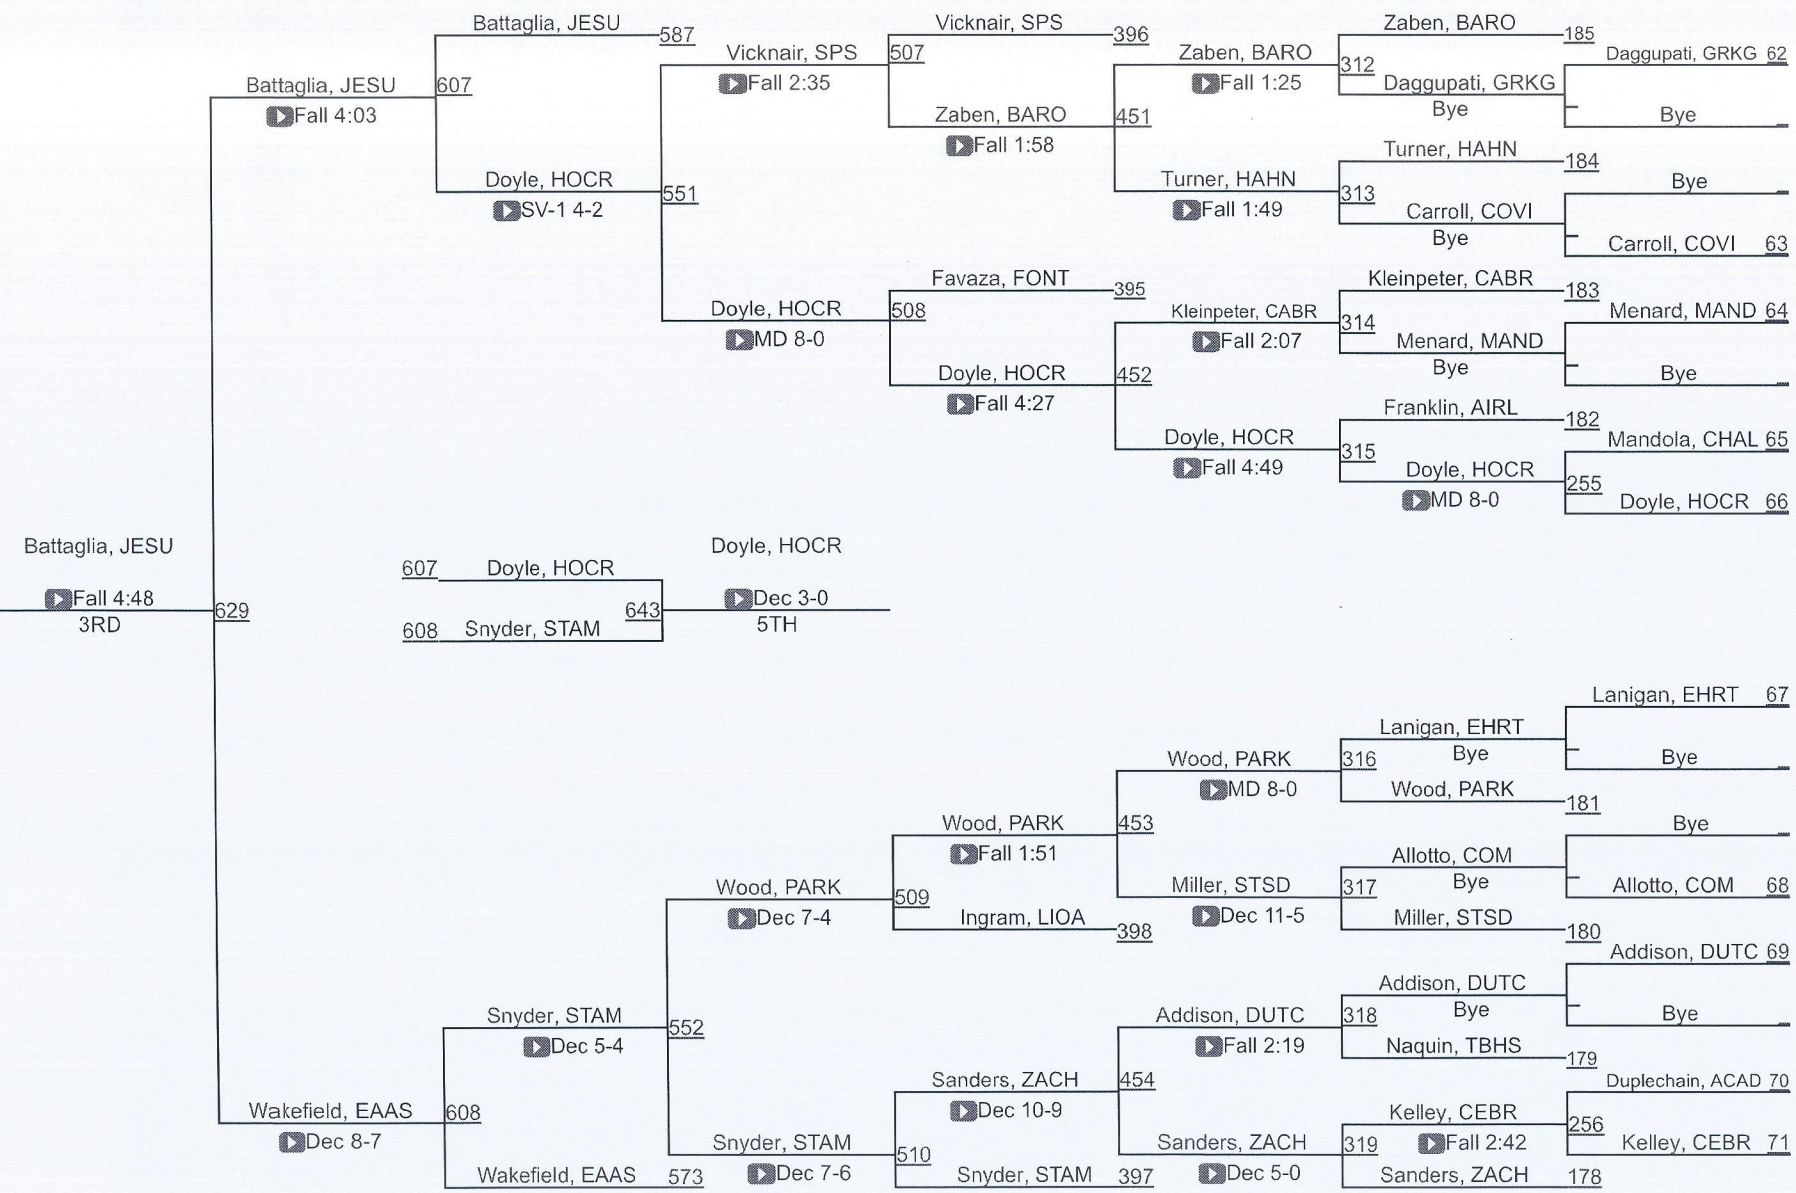

D 1132

LHSAA State Championships

LOUISIANA HIGH SCHOOL ATHLETIC ASSOCIATION

D 1138

LHSAA State Championships

LOUISIANA HIGH SCHOOL ATHLETIC ASSOCIATION

D 1145

D 1145