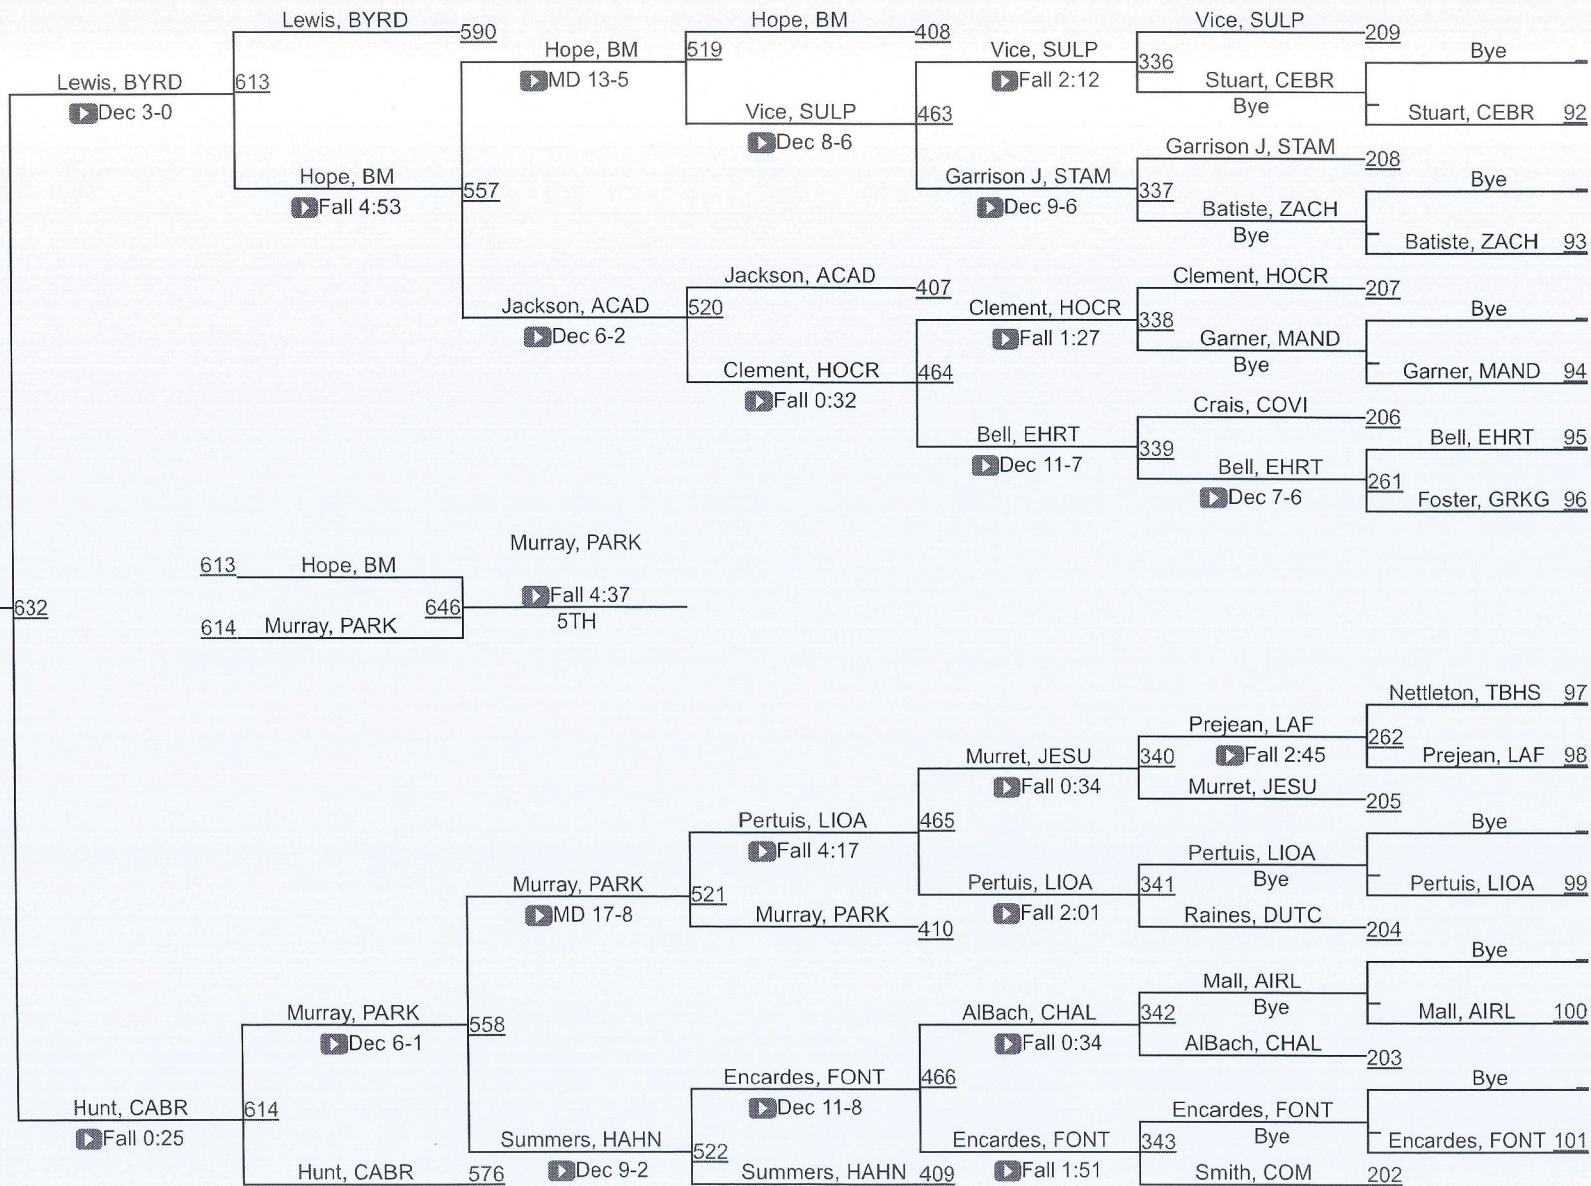

Hunt, CABR

Dec 6-0
3RD

632

Lewis, BYRD

Dec 3-0