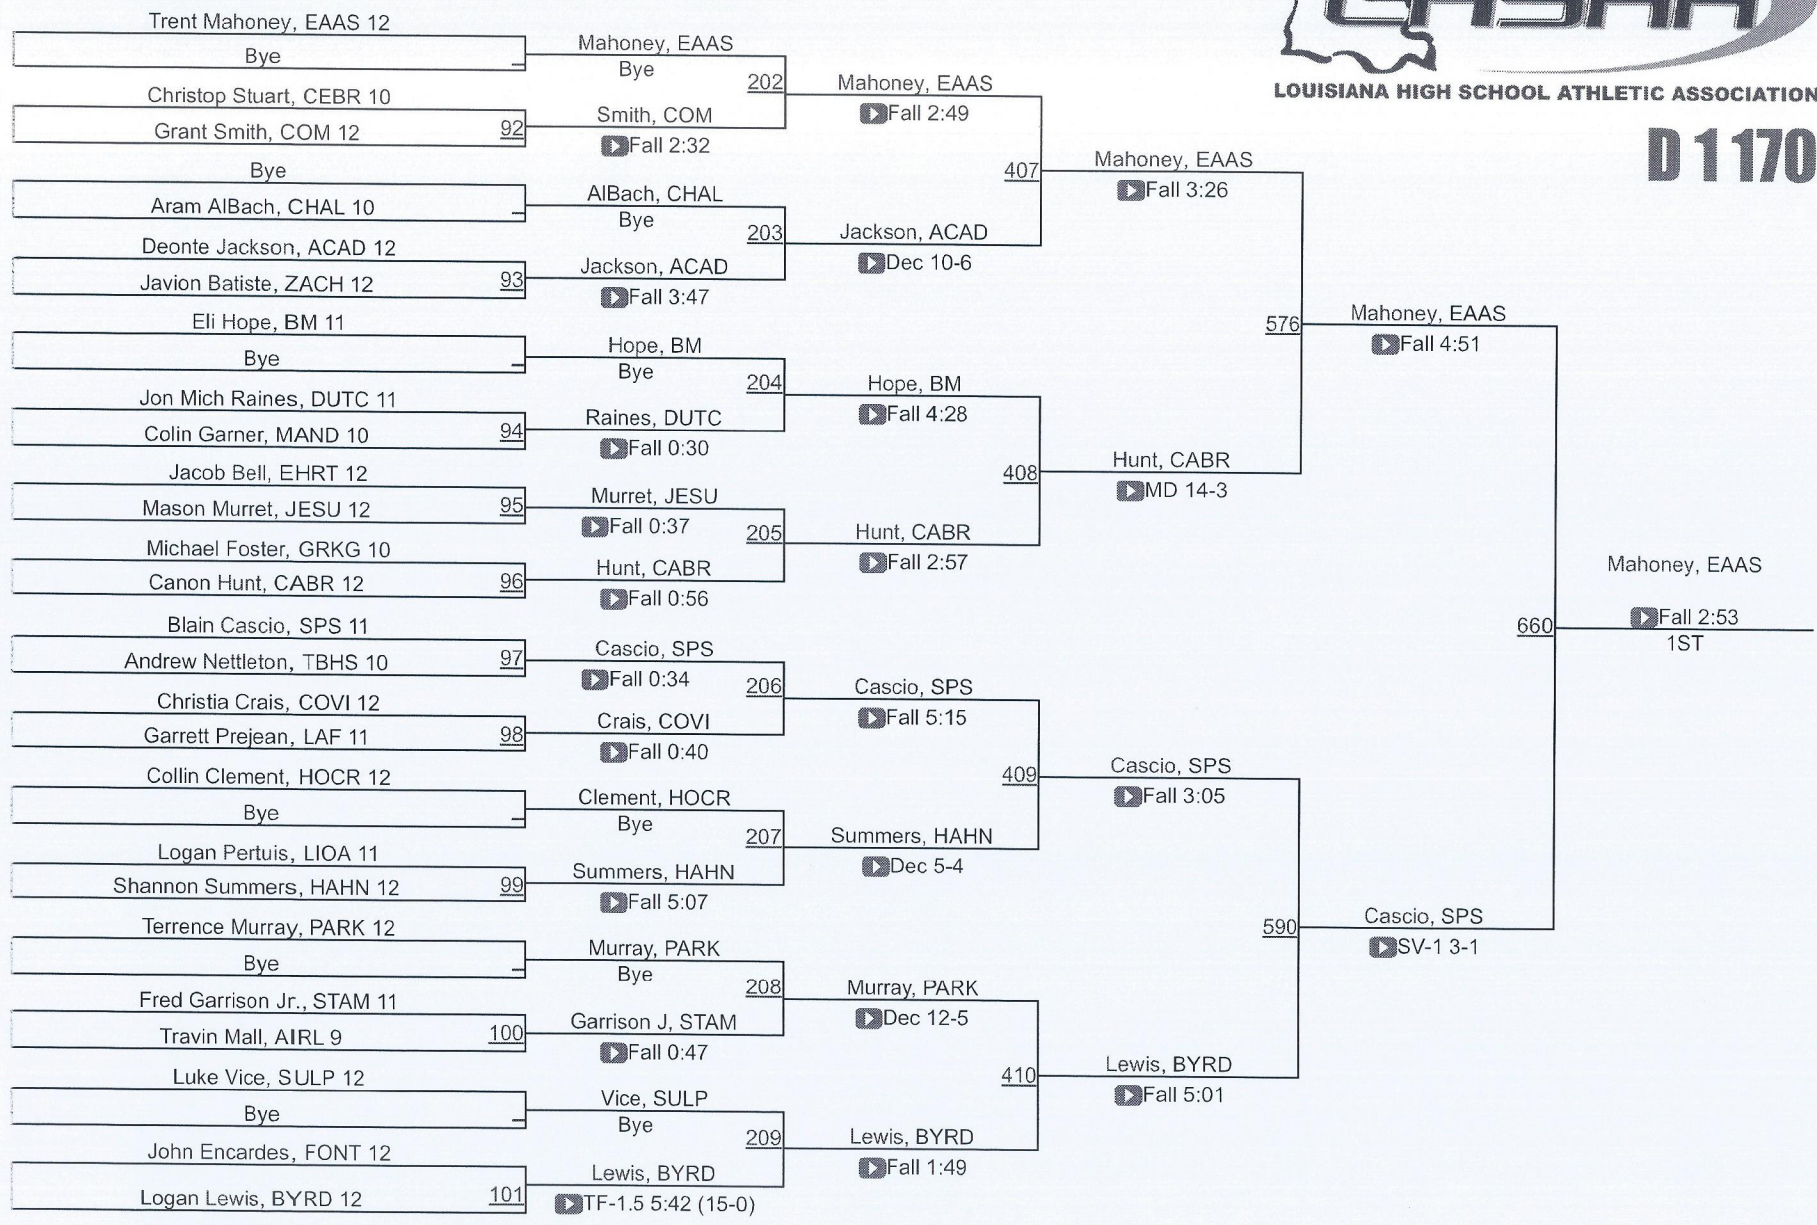

LHSAA State Championships

D 1170