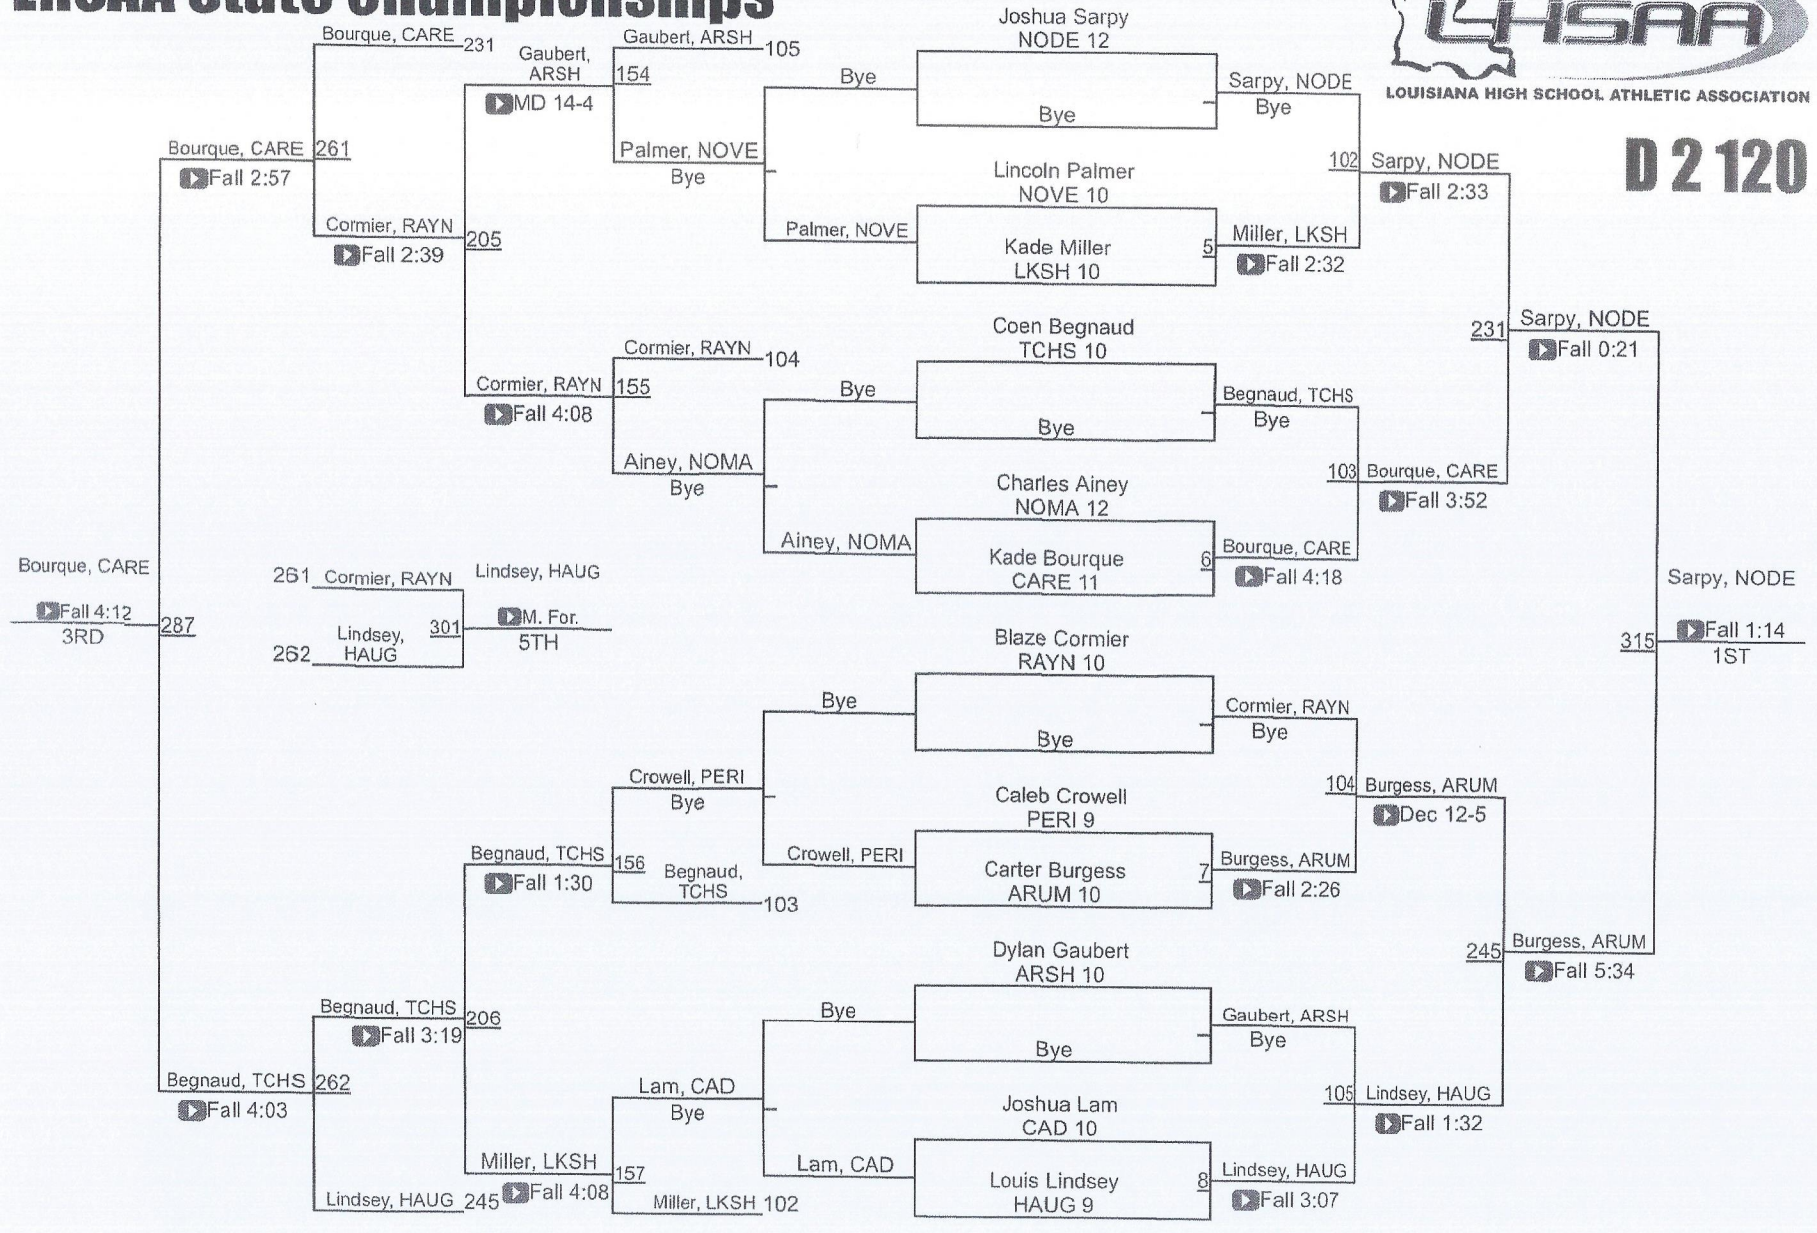

LHSAA State Championships

D 2 120