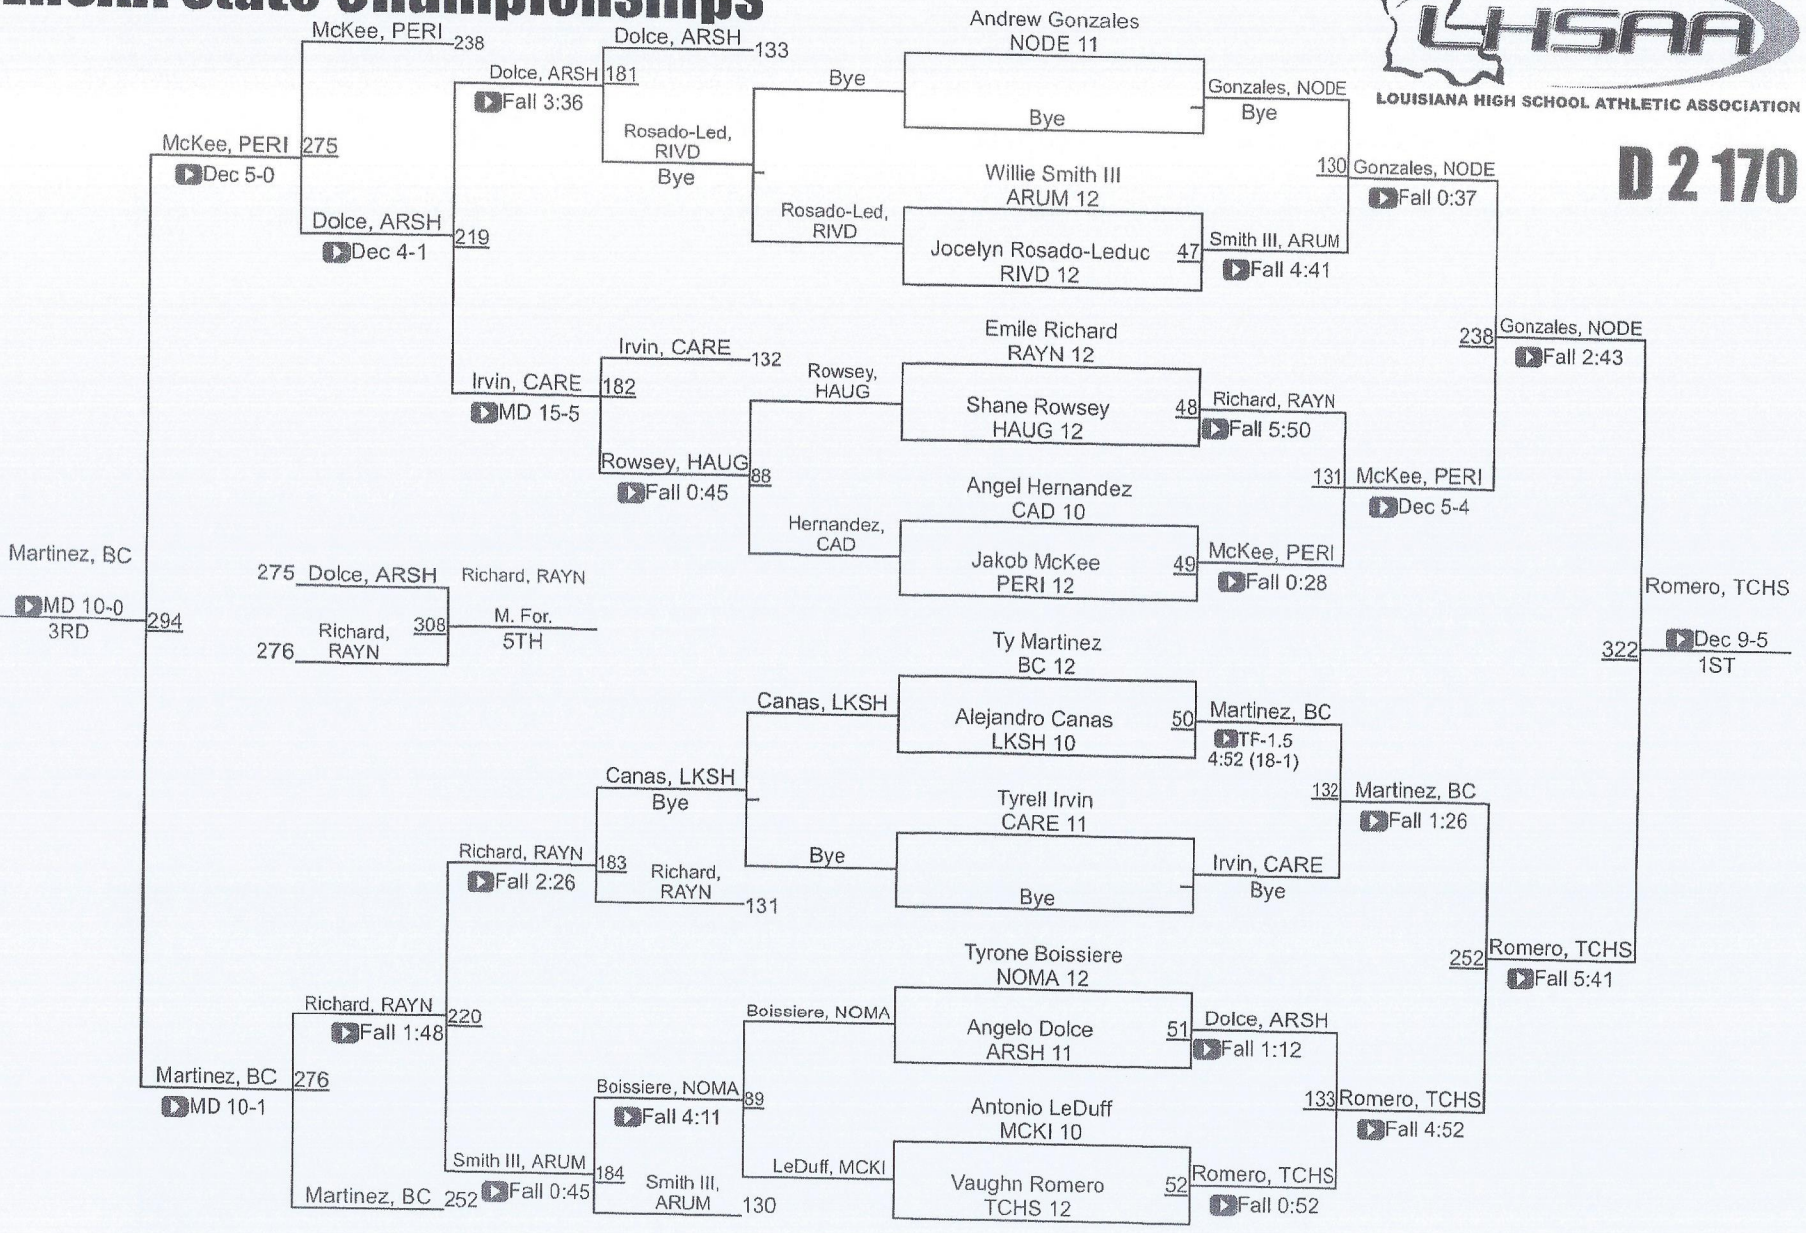

LHSAA State Championships

D 2170