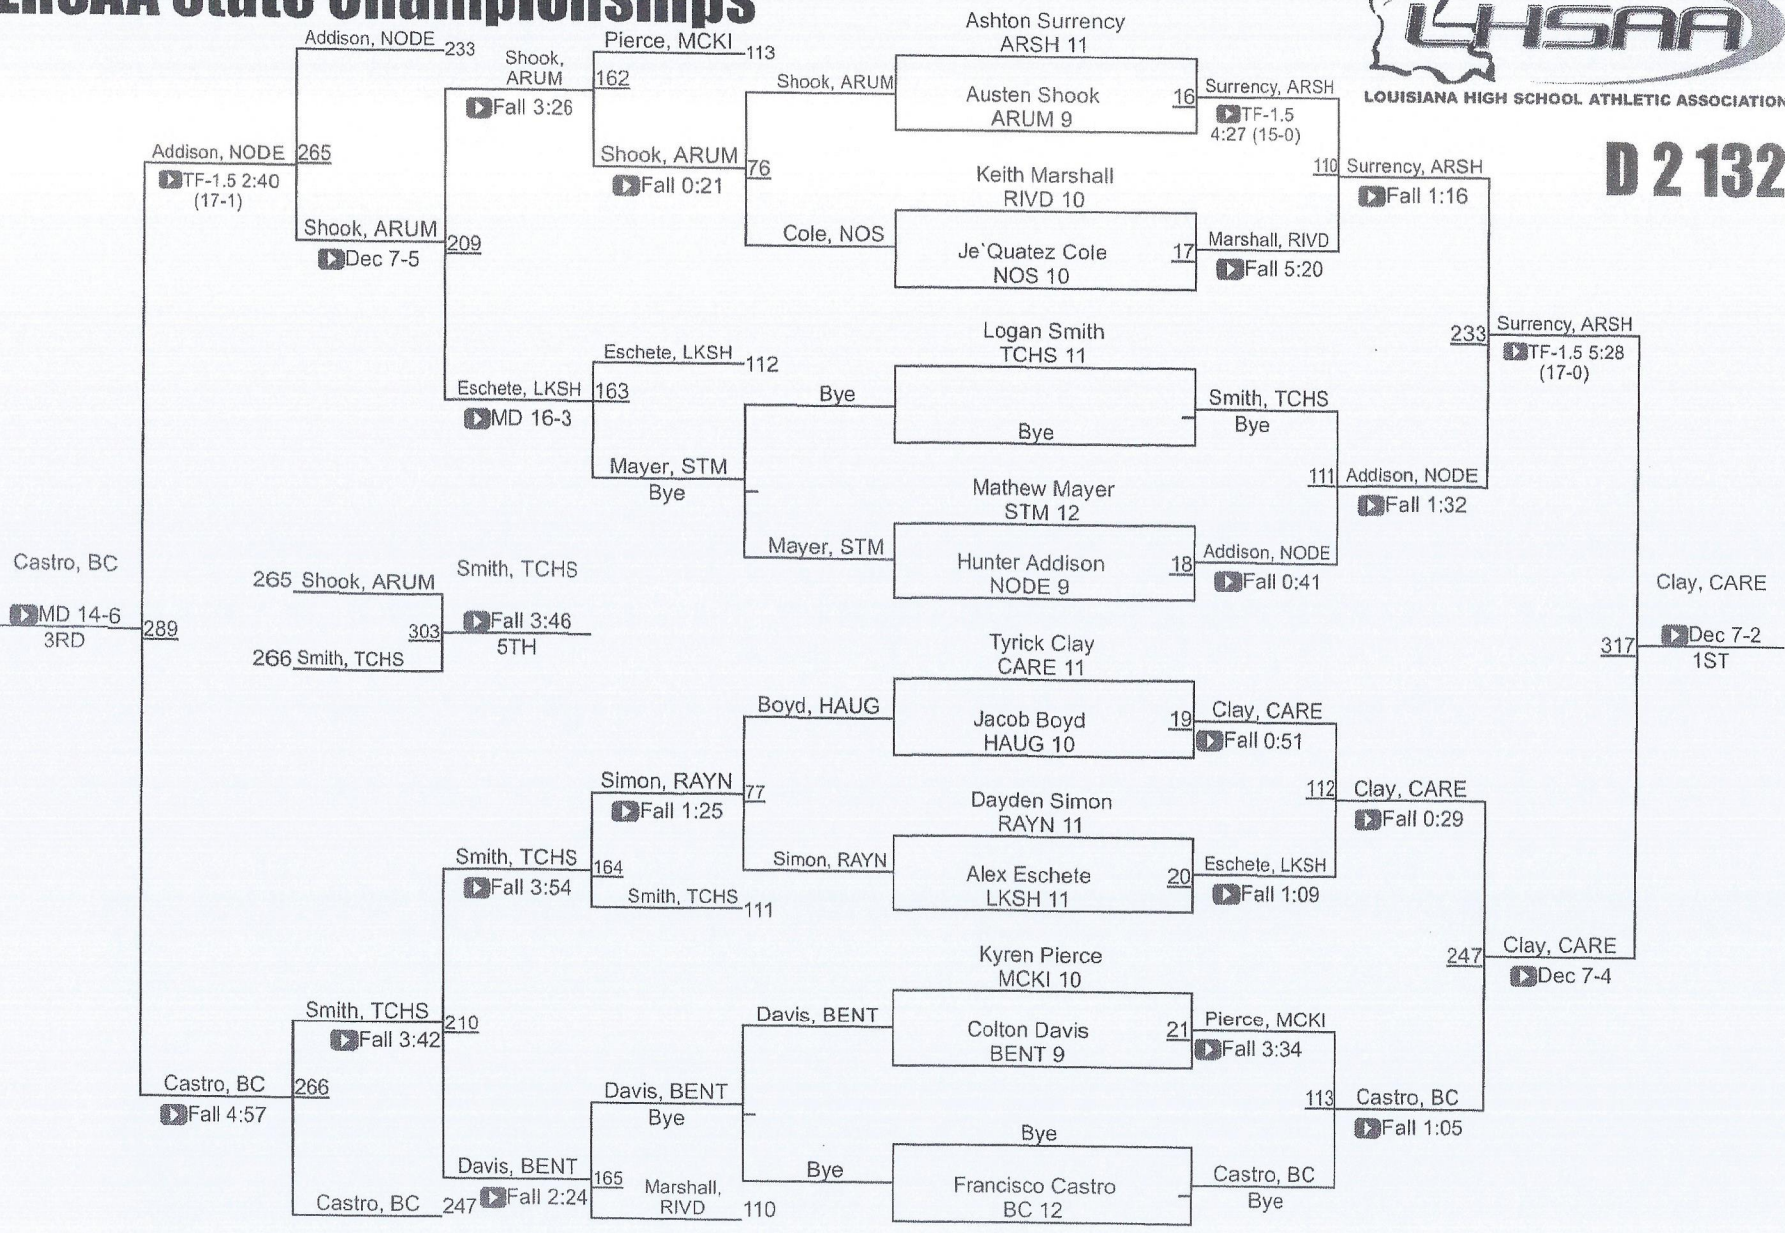

LHSAA State Championships

D 2 132