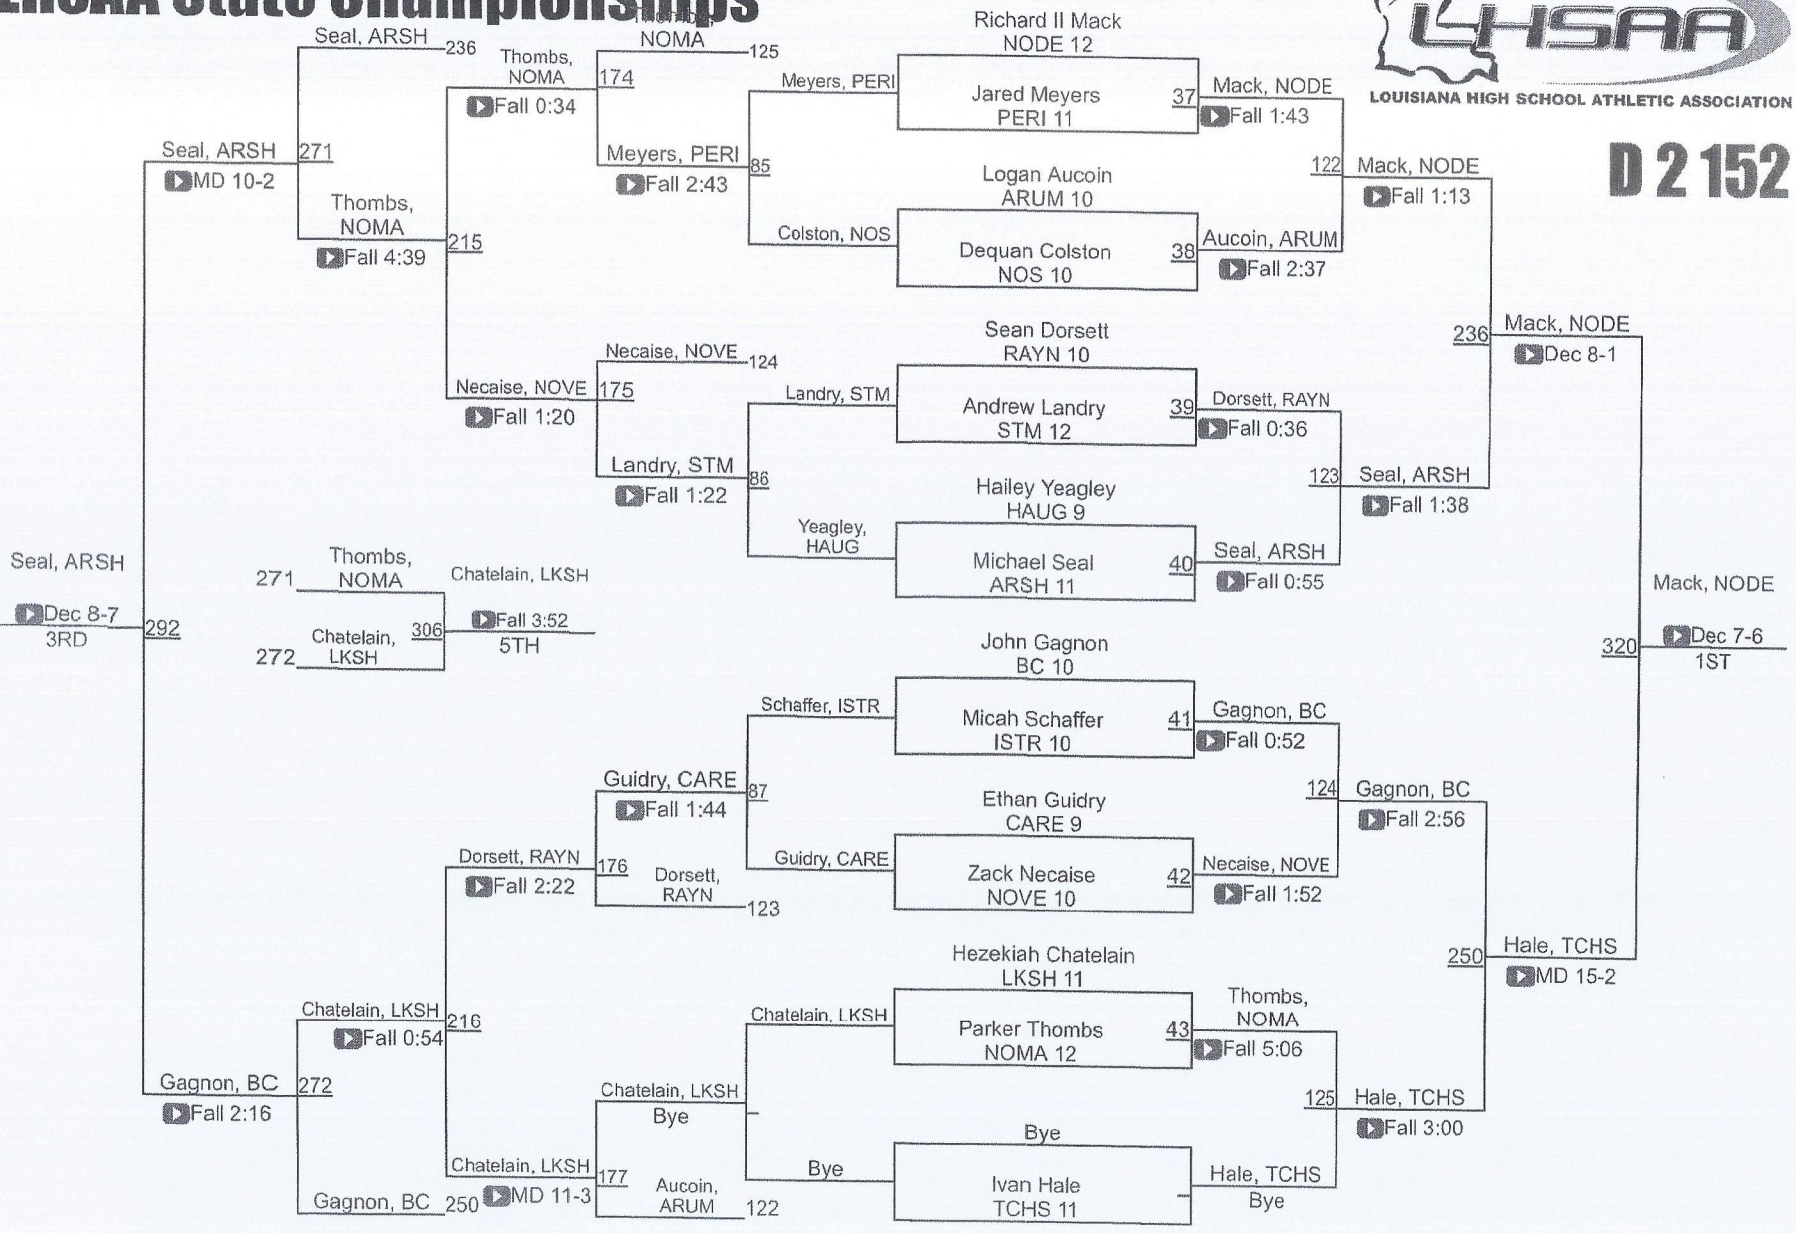

LHSAA State Championships

D 2 152