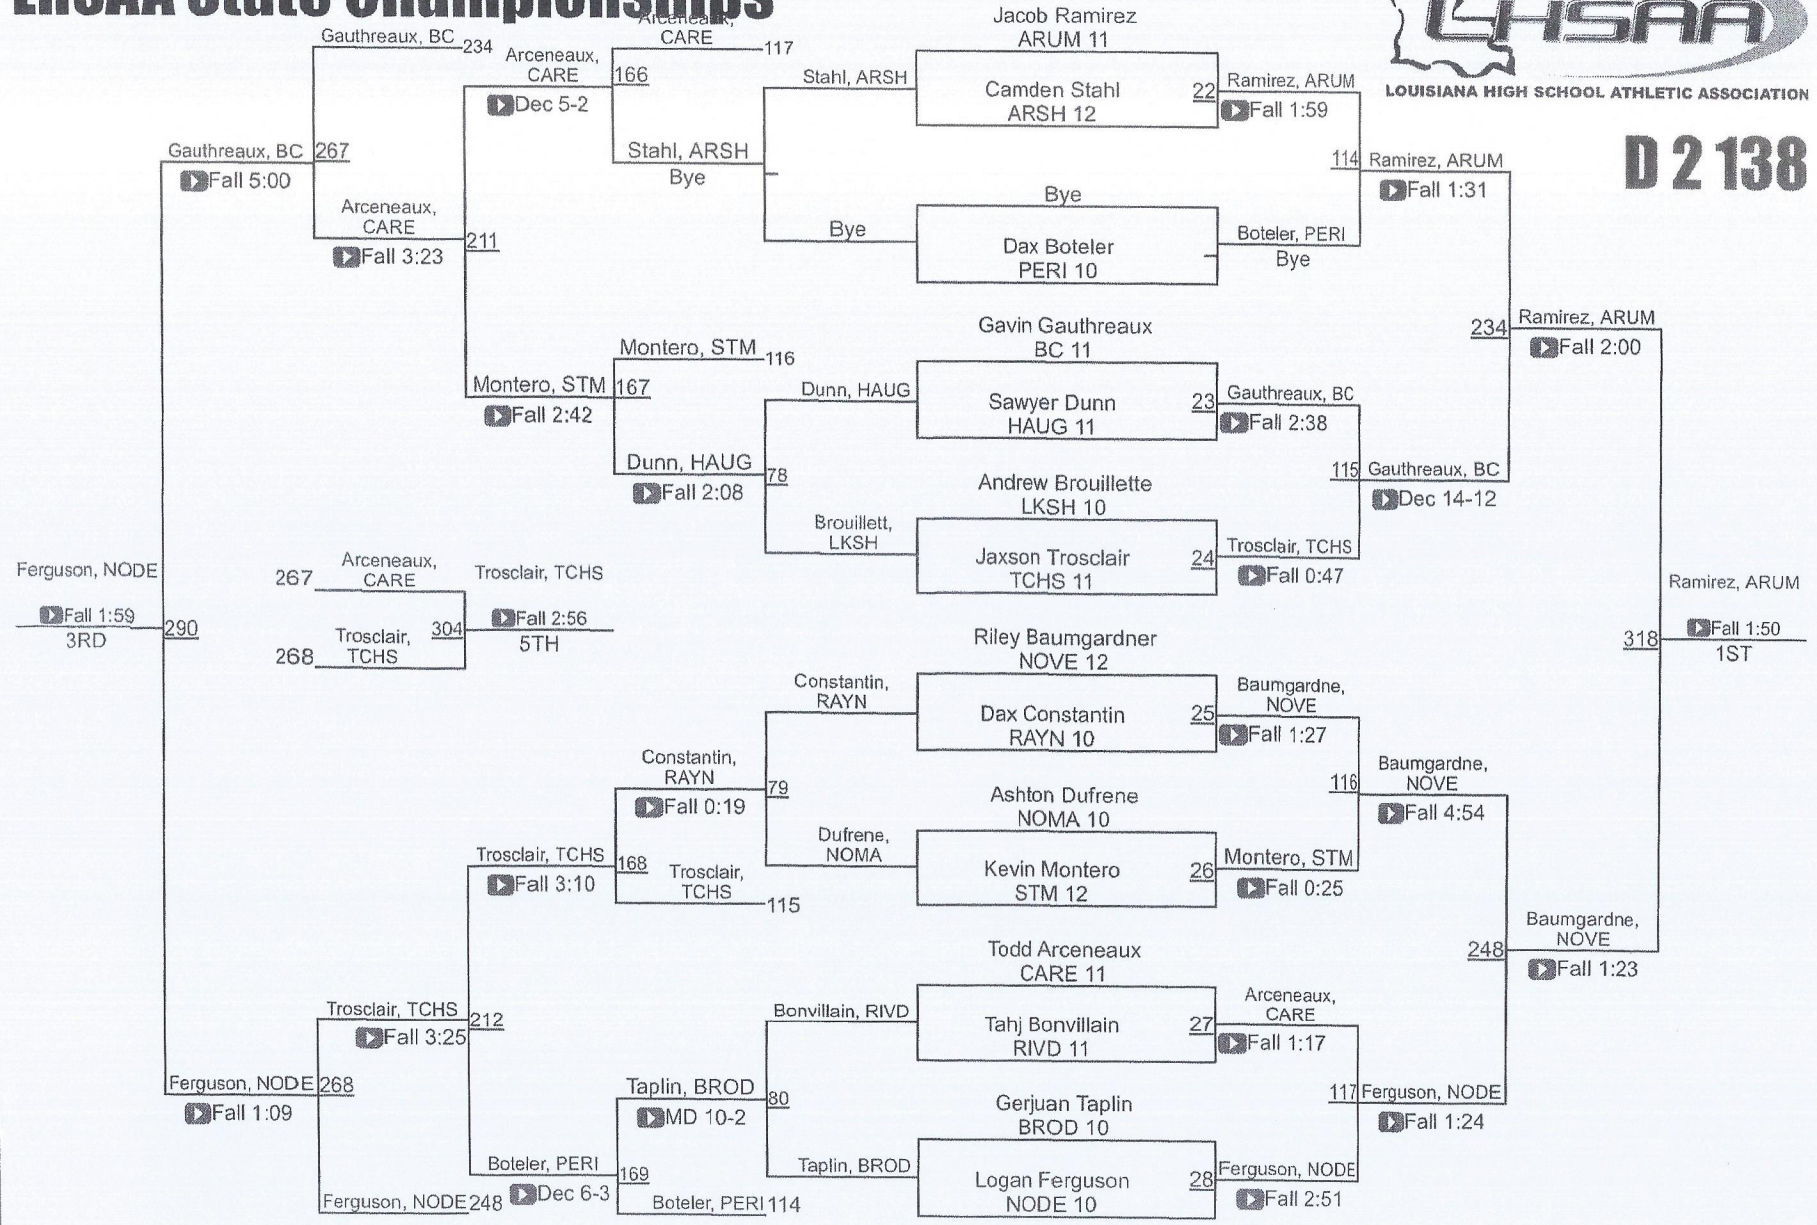

LOUISIANA HIGH SCHOOL ATHLETIC ASSOCIATION

D 2 138