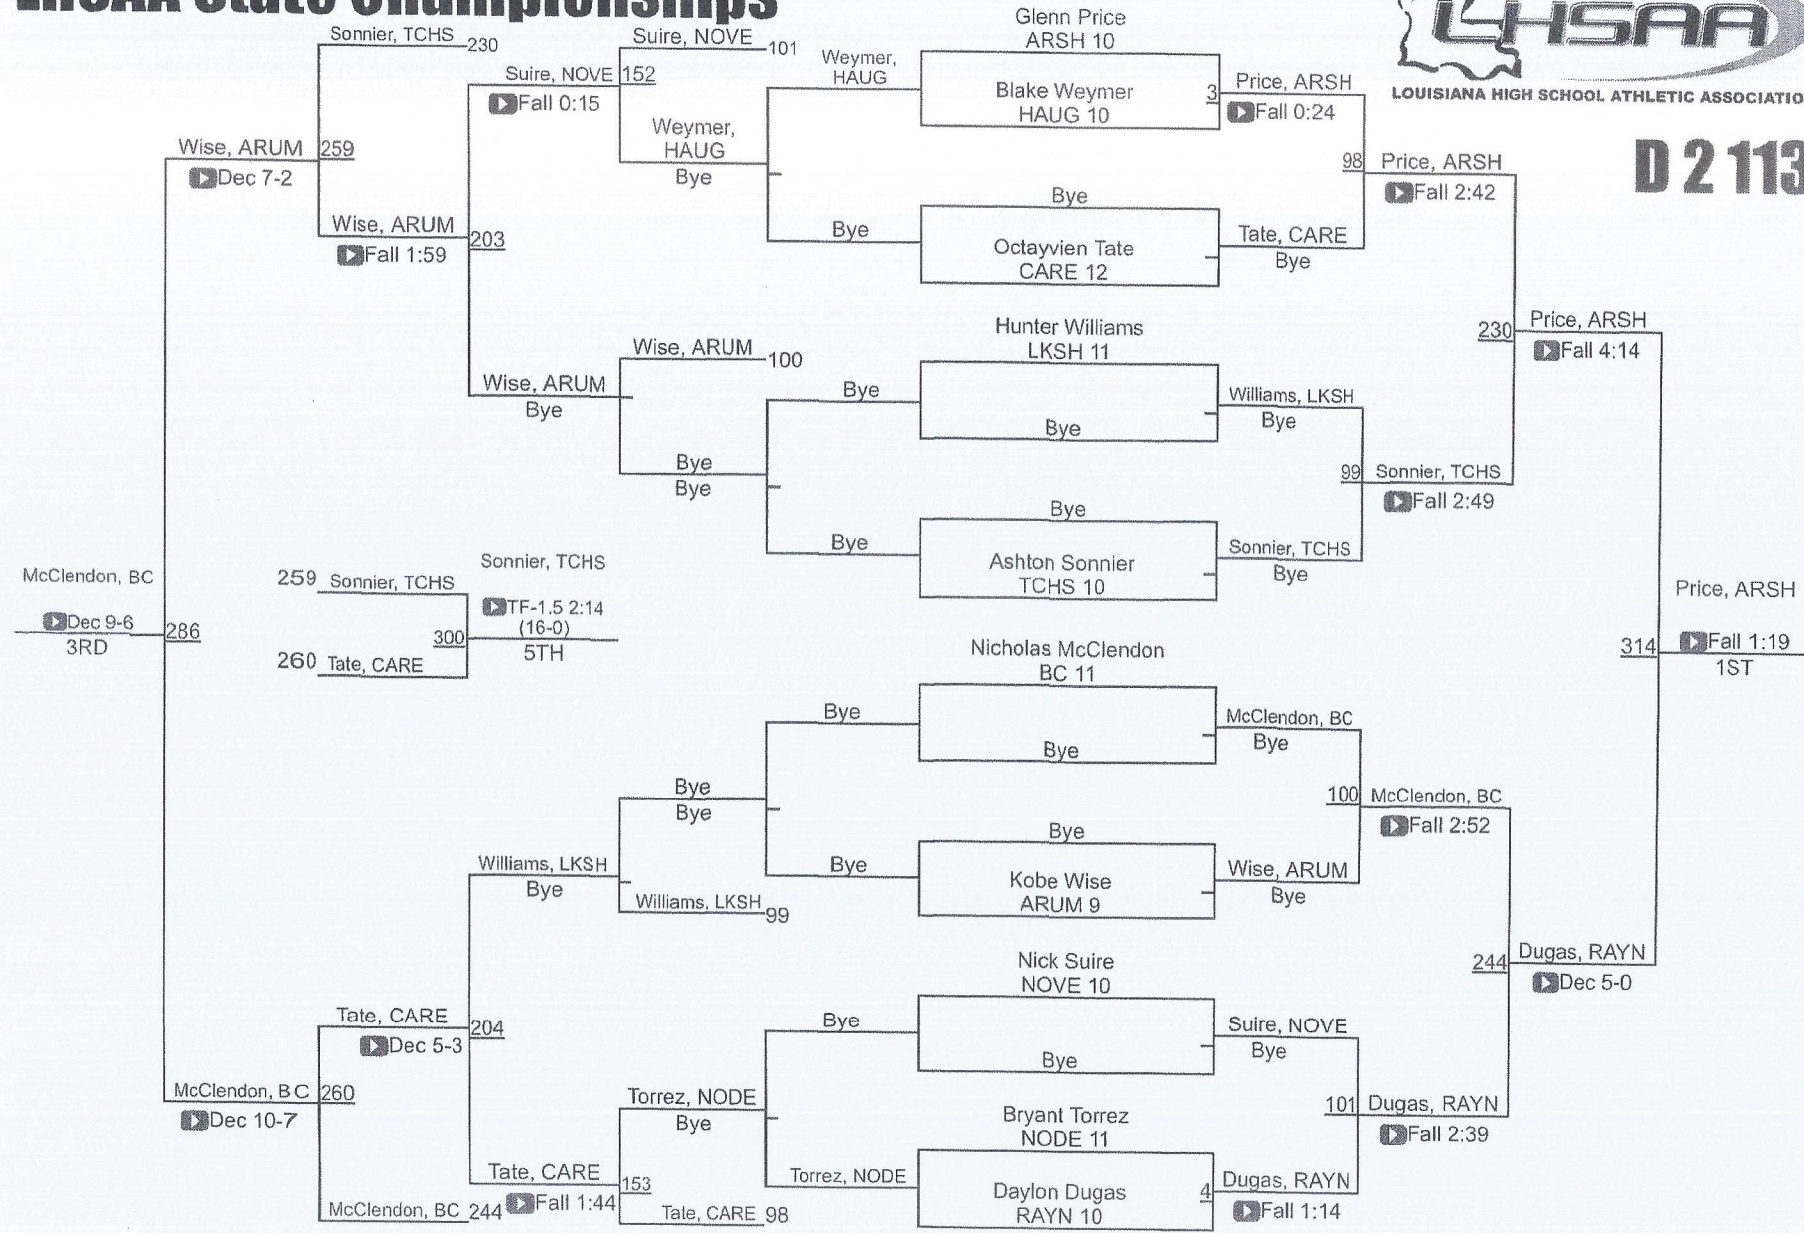

LHSAA State Championships

D 2 113