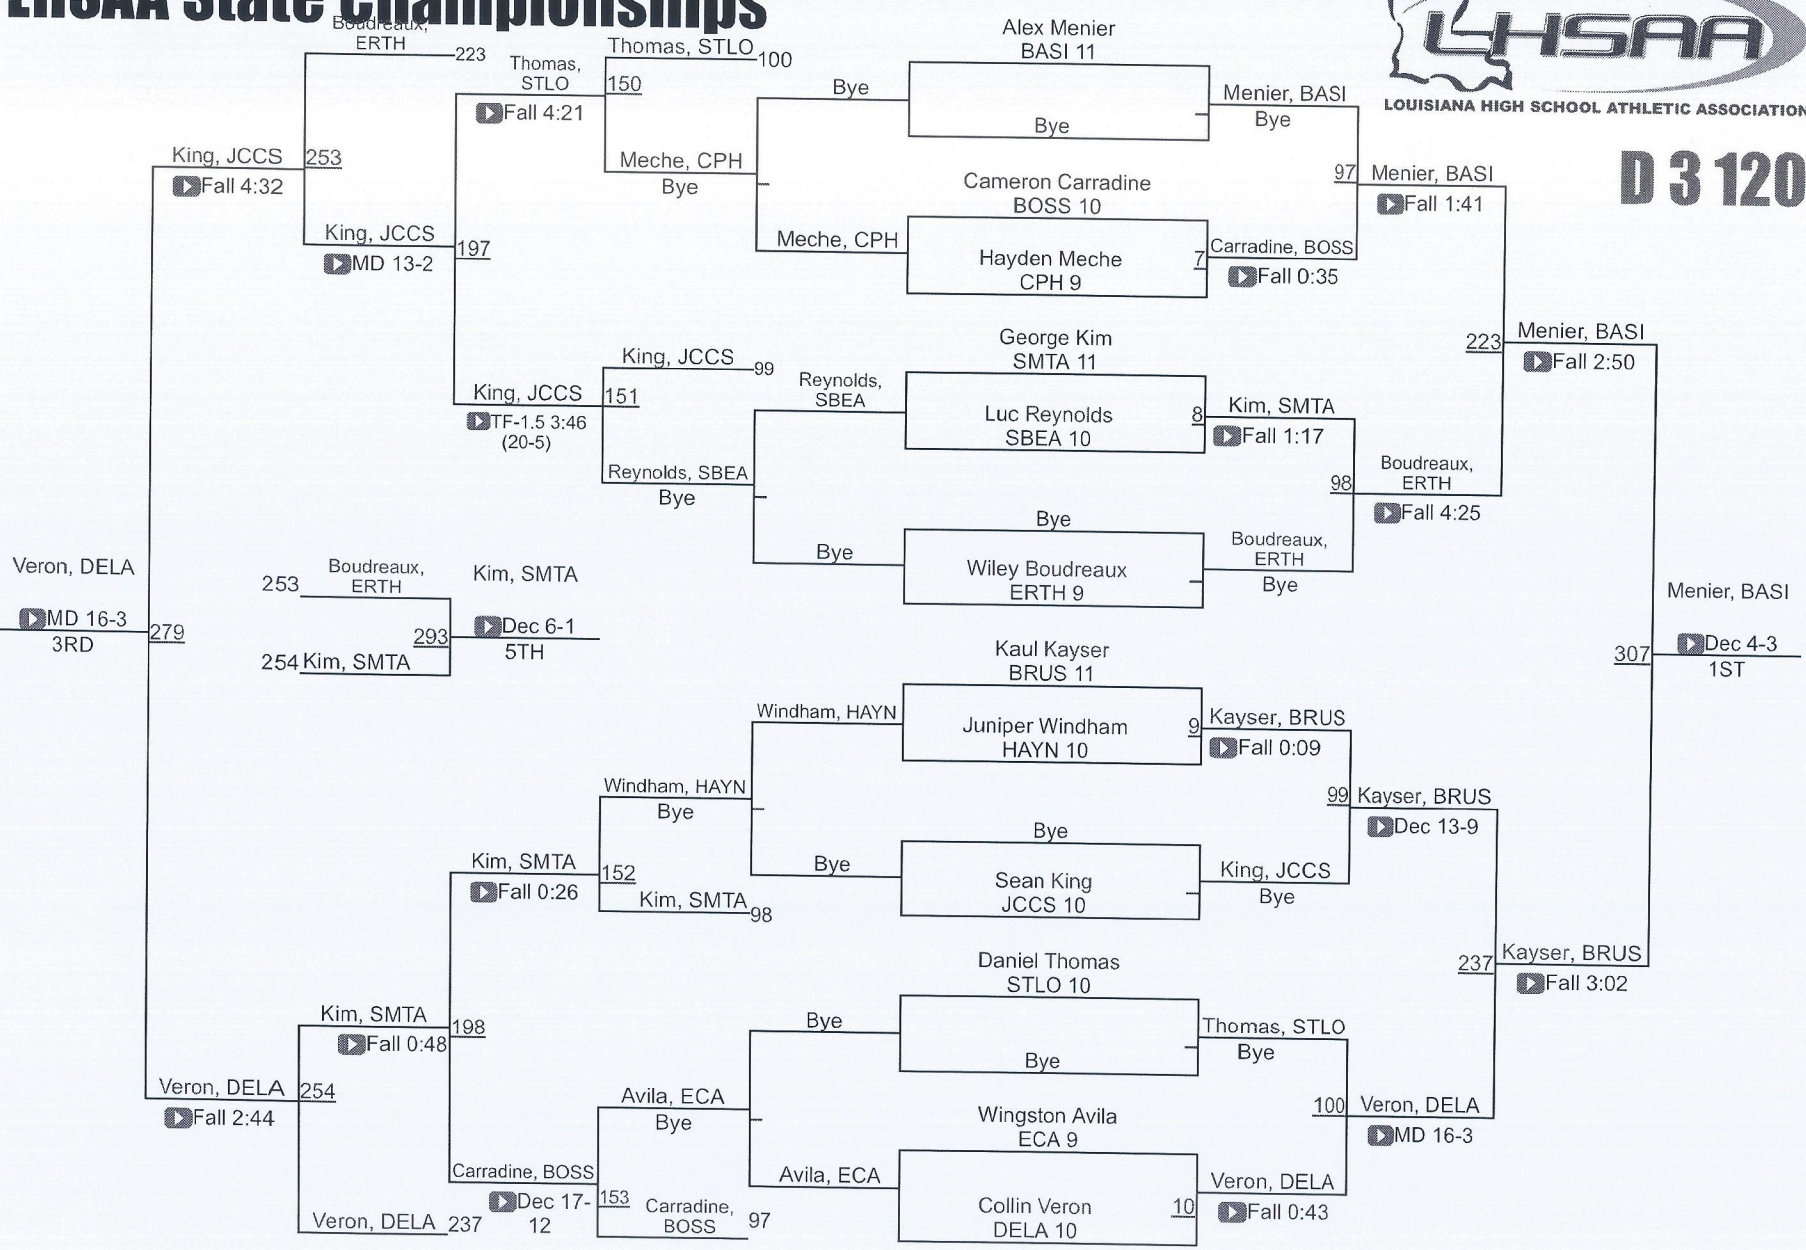

Division III Team Scores – 2020 LHSAA State Wrestling Championships

1	Basile	245.0
2	Brusly	203.0
3	St. Louis	176.5
4	Archbishop Hannan	152.0
5	DeLaSalle	143.5
6	Evangel Christian Academy	139.0
7	John Curtis Christian School	124.0
8	South Beauregard	105.5
9	St. Michael The Archangel	87.0
10	Church Point Hs	70.0
11	Kaplan	61.0
12	Bossier	39.0
13	Thomas Jefferson	28.0
14	Lakeside	20.0
15	Summerfield	19.0
16	DeQuincy	17.0
16	Haynes Academy	17.0
18	Dunham	15.0
19	Calvary Baptist	12.5
20	Erath	9.0
20	South Plaquemines	9.0
22	Episcopal	4.0
23	Einstein Charter	0.0

LHSAA State Championships

D 3 106

LHSAA State Championships

D 3 113

LHSAA State Championships

D 3 120

LHSAA State Championships

D 3 126