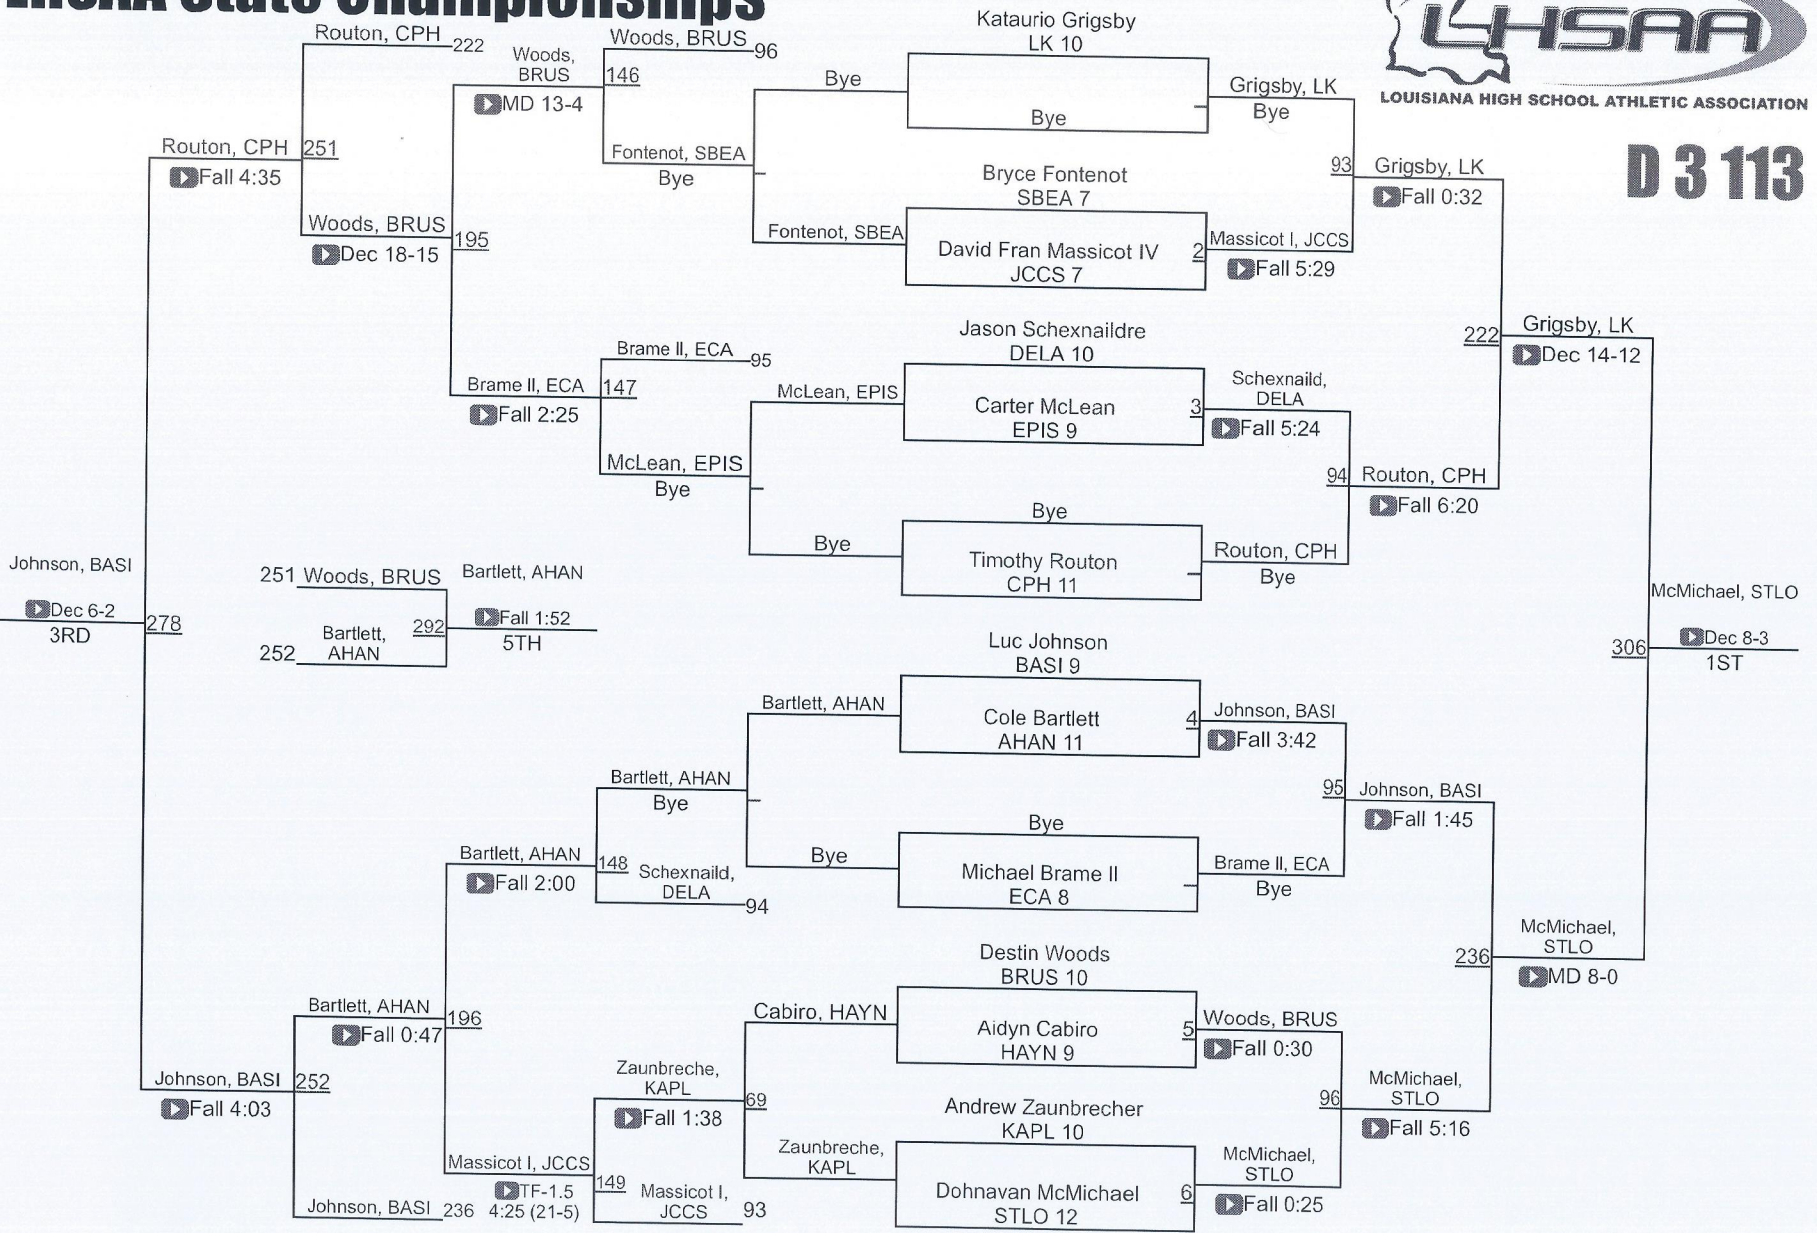

Division III Team Scores – 2020 LHSAA State Wrestling Championships

1	Basile	245.0
2	Brusly	203.0
3	St. Louis	176.5
4	Archbishop Hannan	152.0
5	DeLaSalle	143.5
6	Evangel Christian Academy	139.0
7	John Curtis Christian School	124.0
8	South Beauregard	105.5
9	St. Michael The Archangel	87.0
10	Church Point Hs	70.0
11	Kaplan	61.0
12	Bossier	39.0
13	Thomas Jefferson	28.0
14	Lakeside	20.0
15	Summerfield	19.0
16	DeQuincy	17.0
16	Haynes Academy	17.0
18	Dunham	15.0
19	Calvary Baptist	12.5
20	Erath	9.0
20	South Plaquemines	9.0
22	Episcopal	4.0
23	Einstein Charter	0.0

LHSAA State Championships

D 3 106

LHSAA State Championships

D 3 113

LHSAA State Championships

D 3 120

LHSAA State Championships

D 3 126