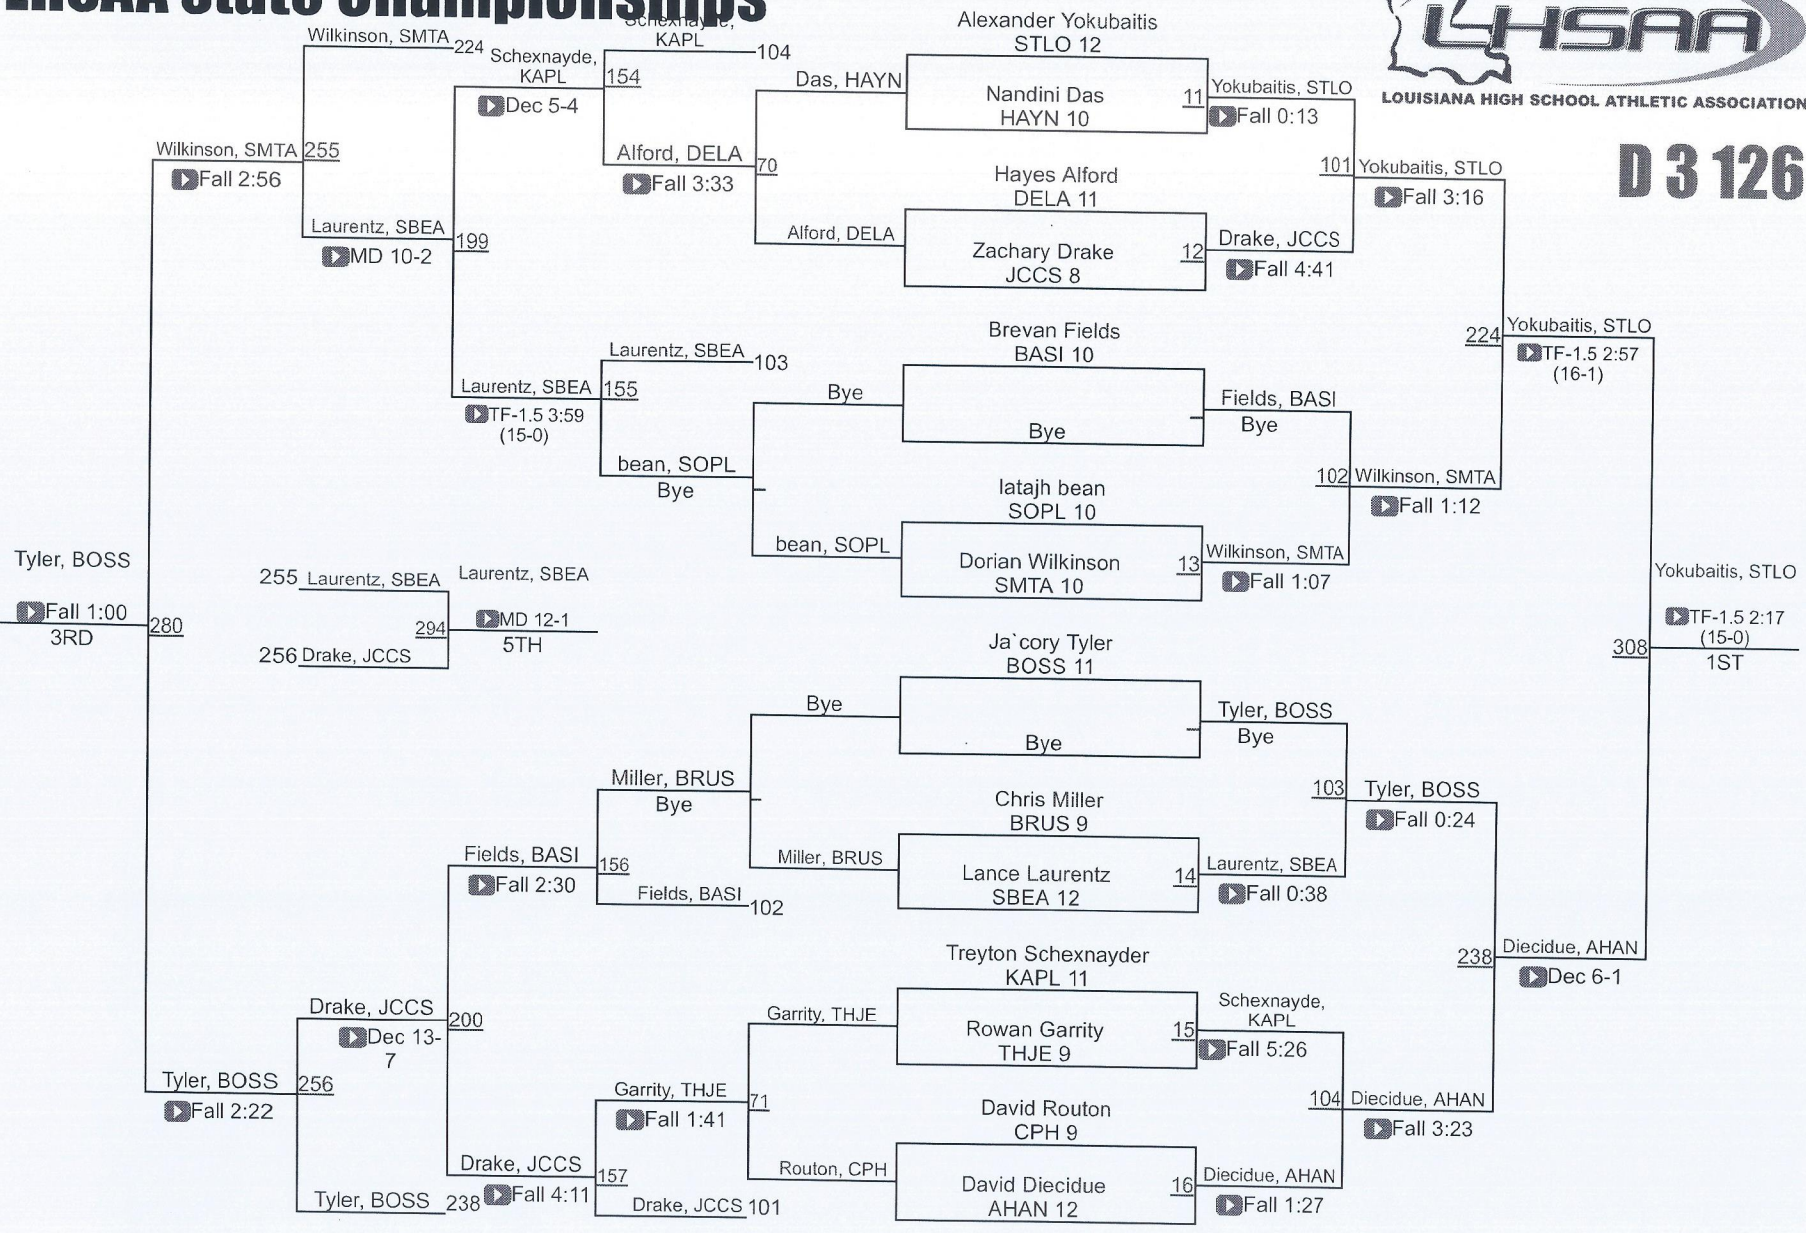

Division III Team Scores – 2020 LHSAA State Wrestling Championships

1	Basile	245.0
2	Brusly	203.0
3	St. Louis	176.5
4	Archbishop Hannan	152.0
5	DeLaSalle	143.5
6	Evangel Christian Academy	139.0
7	John Curtis Christian School	124.0
8	South Beauregard	105.5
9	St. Michael The Archangel	87.0
10	Church Point Hs	70.0
11	Kaplan	61.0
12	Bossier	39.0
13	Thomas Jefferson	28.0
14	Lakeside	20.0
15	Summerfield	19.0
16	DeQuincy	17.0
16	Haynes Academy	17.0
18	Dunham	15.0
19	Calvary Baptist	12.5
20	Erath	9.0
20	South Plaquemines	9.0
22	Episcopal	4.0
23	Einstein Charter	0.0

LHSAA State Championships

D 3 106

LHSAA State Championships

D 3 113

LHSAA State Championships

D 3 120

LHSAA State Championships

D 3 126