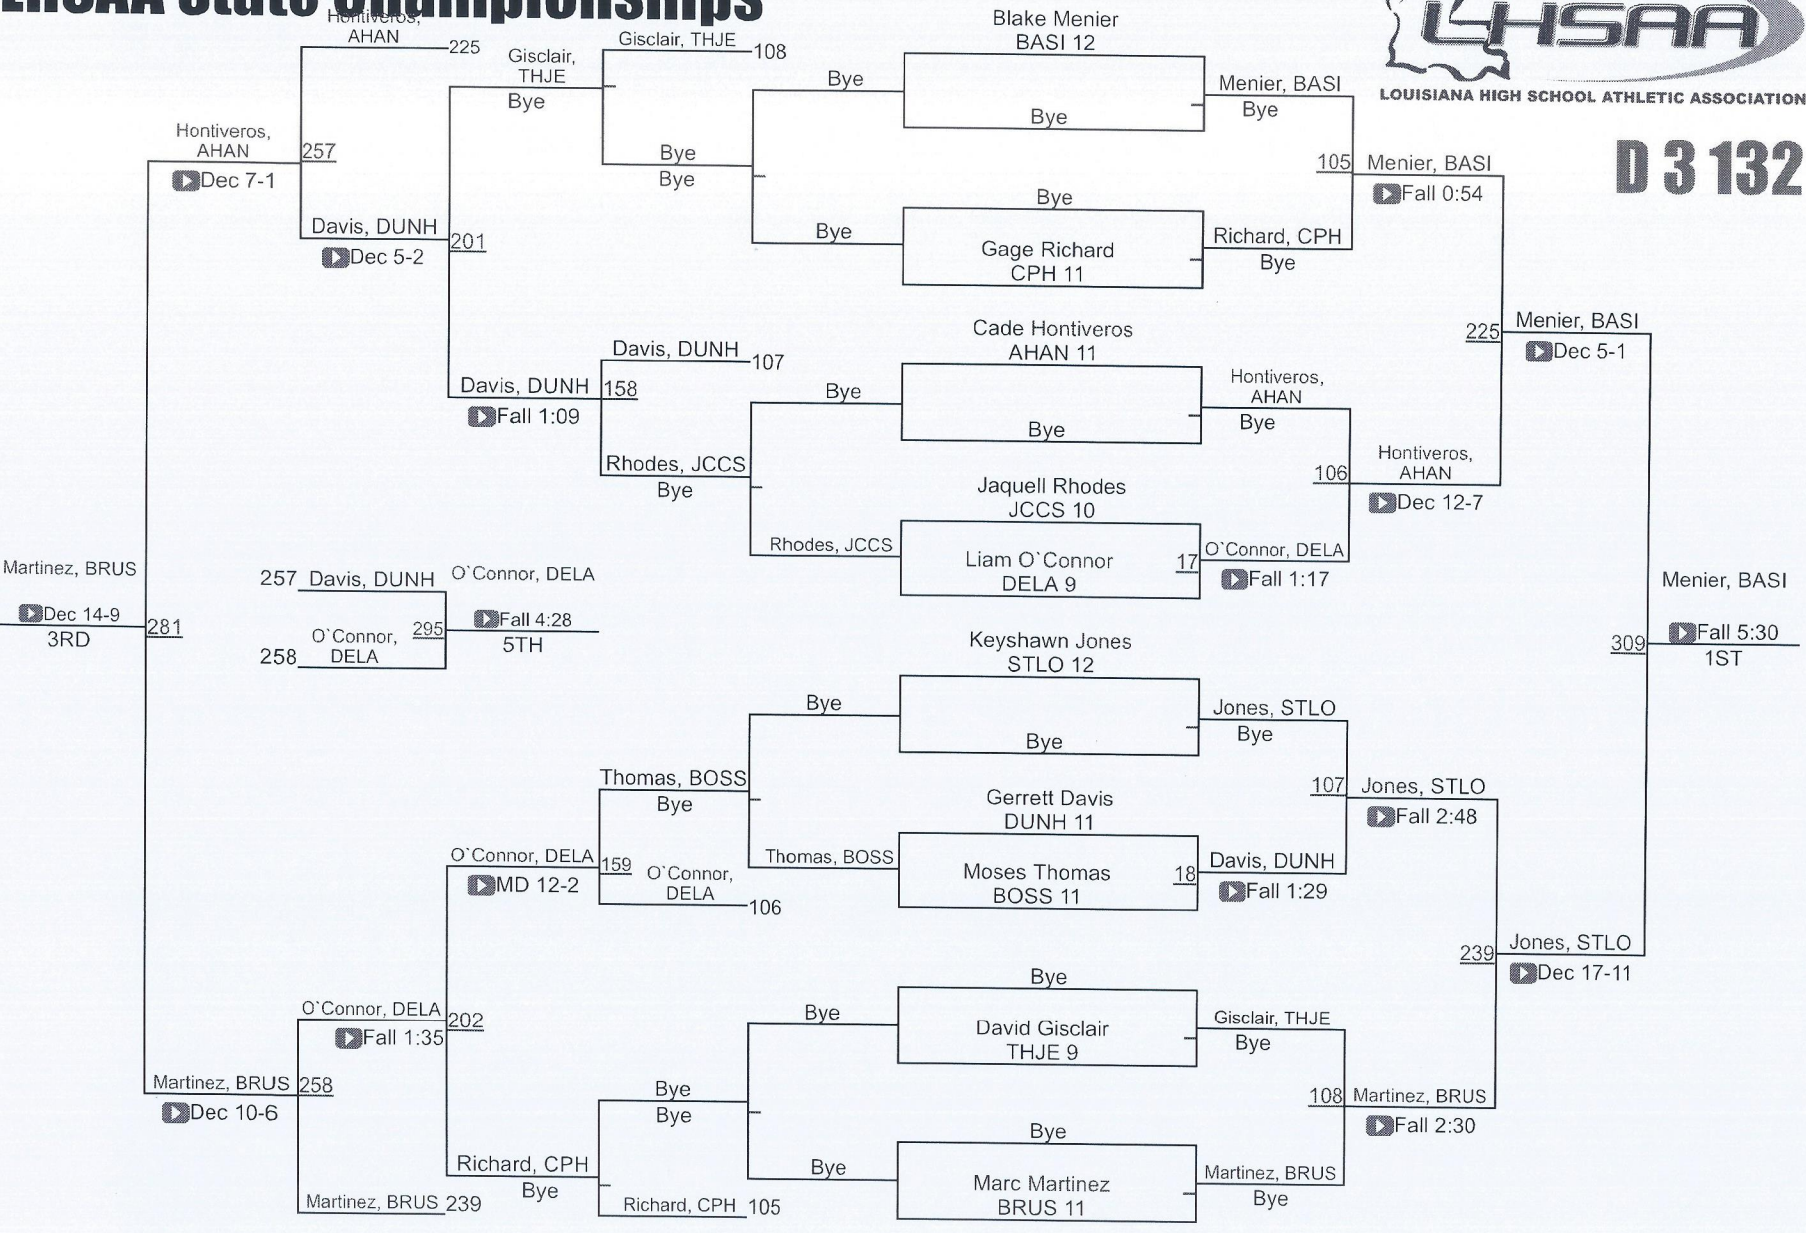

LHSAA State Championships

D 3 132