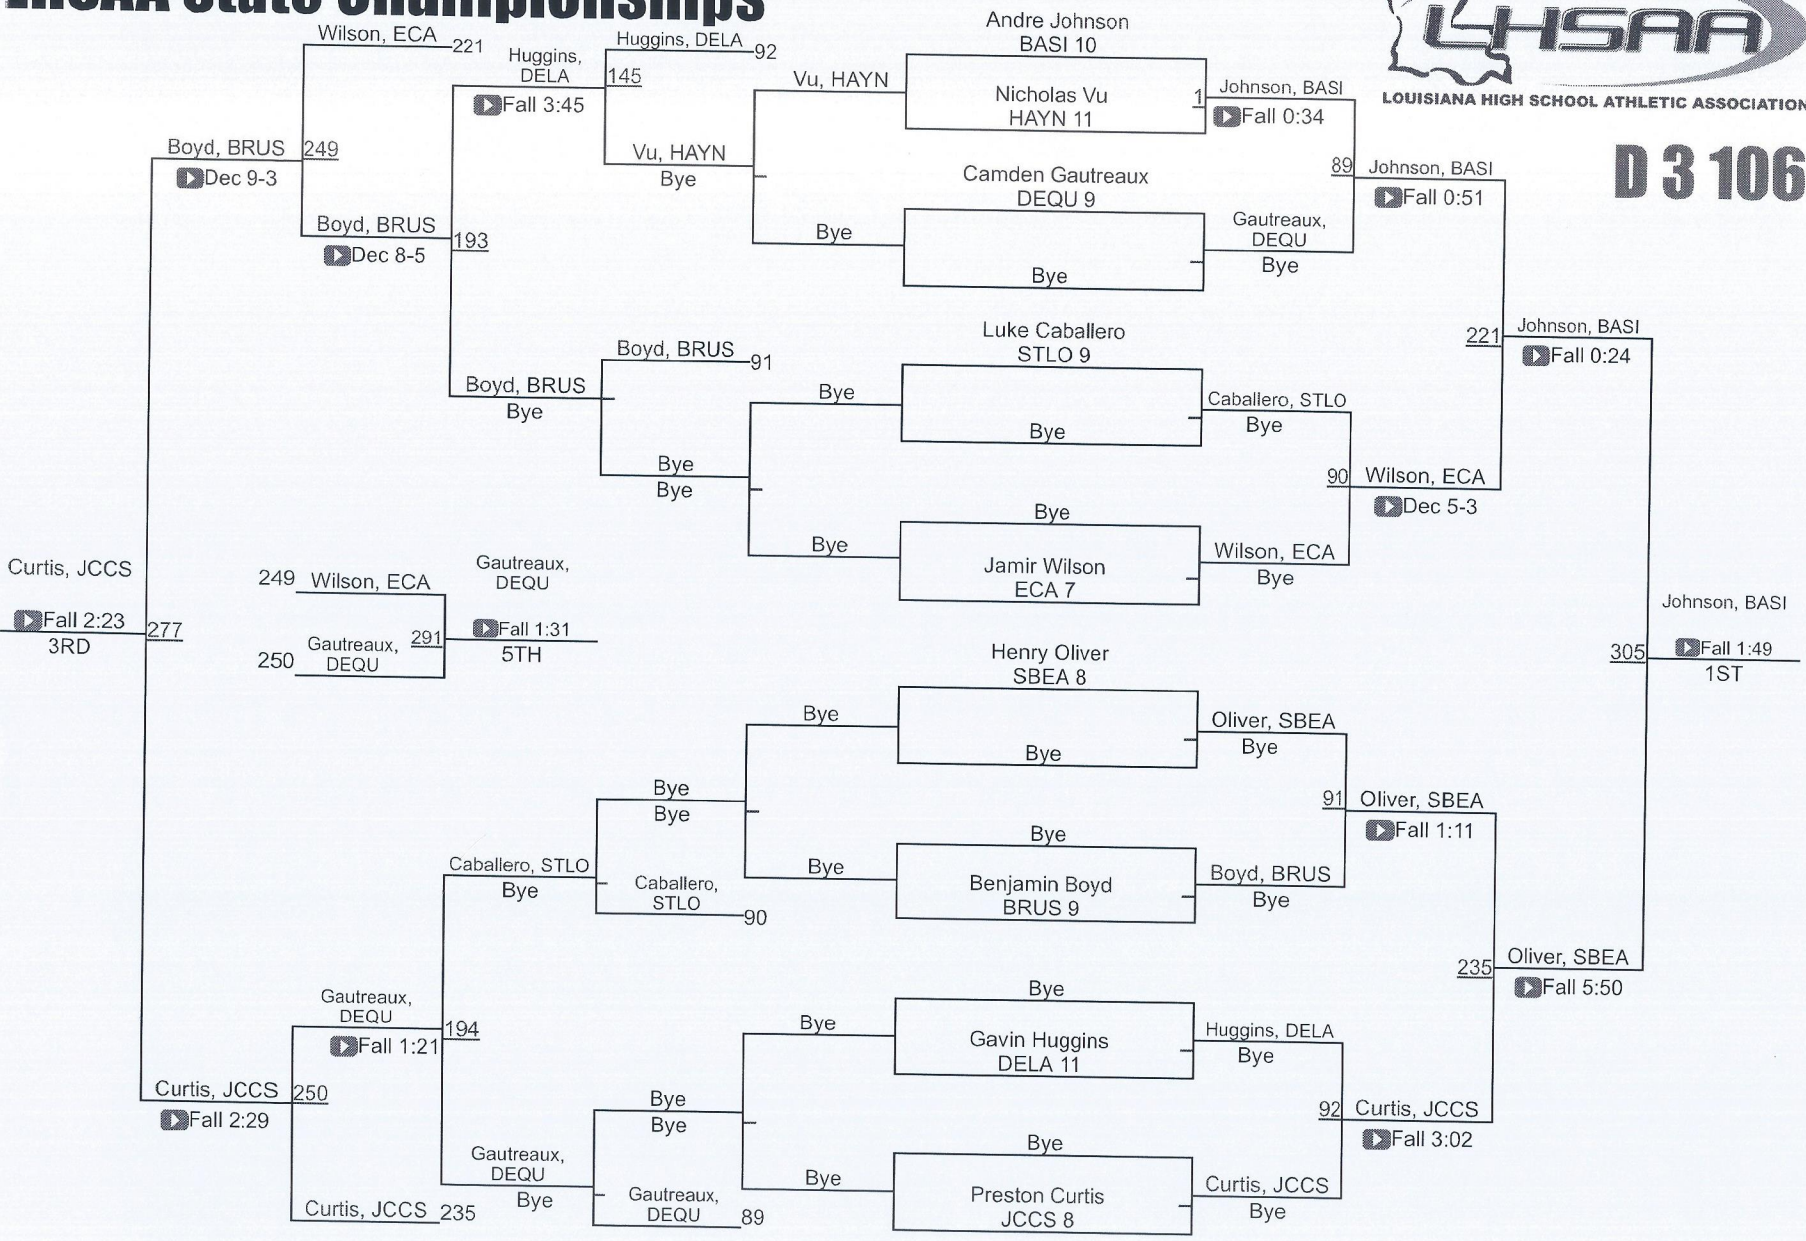

Division III Team Scores – 2020 LHSAA State Wrestling Championships

1	Basile	245.0
2	Brusly	203.0
3	St. Louis	176.5
4	Archbishop Hannan	152.0
5	DeLaSalle	143.5
6	Evangel Christian Academy	139.0
7	John Curtis Christian School	124.0
8	South Beauregard	105.5
9	St. Michael The Archangel	87.0
10	Church Point Hs	70.0
11	Kaplan	61.0
12	Bossier	39.0
13	Thomas Jefferson	28.0
14	Lakeside	20.0
15	Summerfield	19.0
16	DeQuincy	17.0
16	Haynes Academy	17.0
18	Dunham	15.0
19	Calvary Baptist	12.5
20	Erath	9.0
20	South Plaquemines	9.0
22	Episcopal	4.0
23	Einstein Charter	0.0

LHSAA State Championships

D 3 106

LHSAA State Championships

D 3 113

LHSAA State Championships

D 3 120

LHSAA State Championships

D 3 126