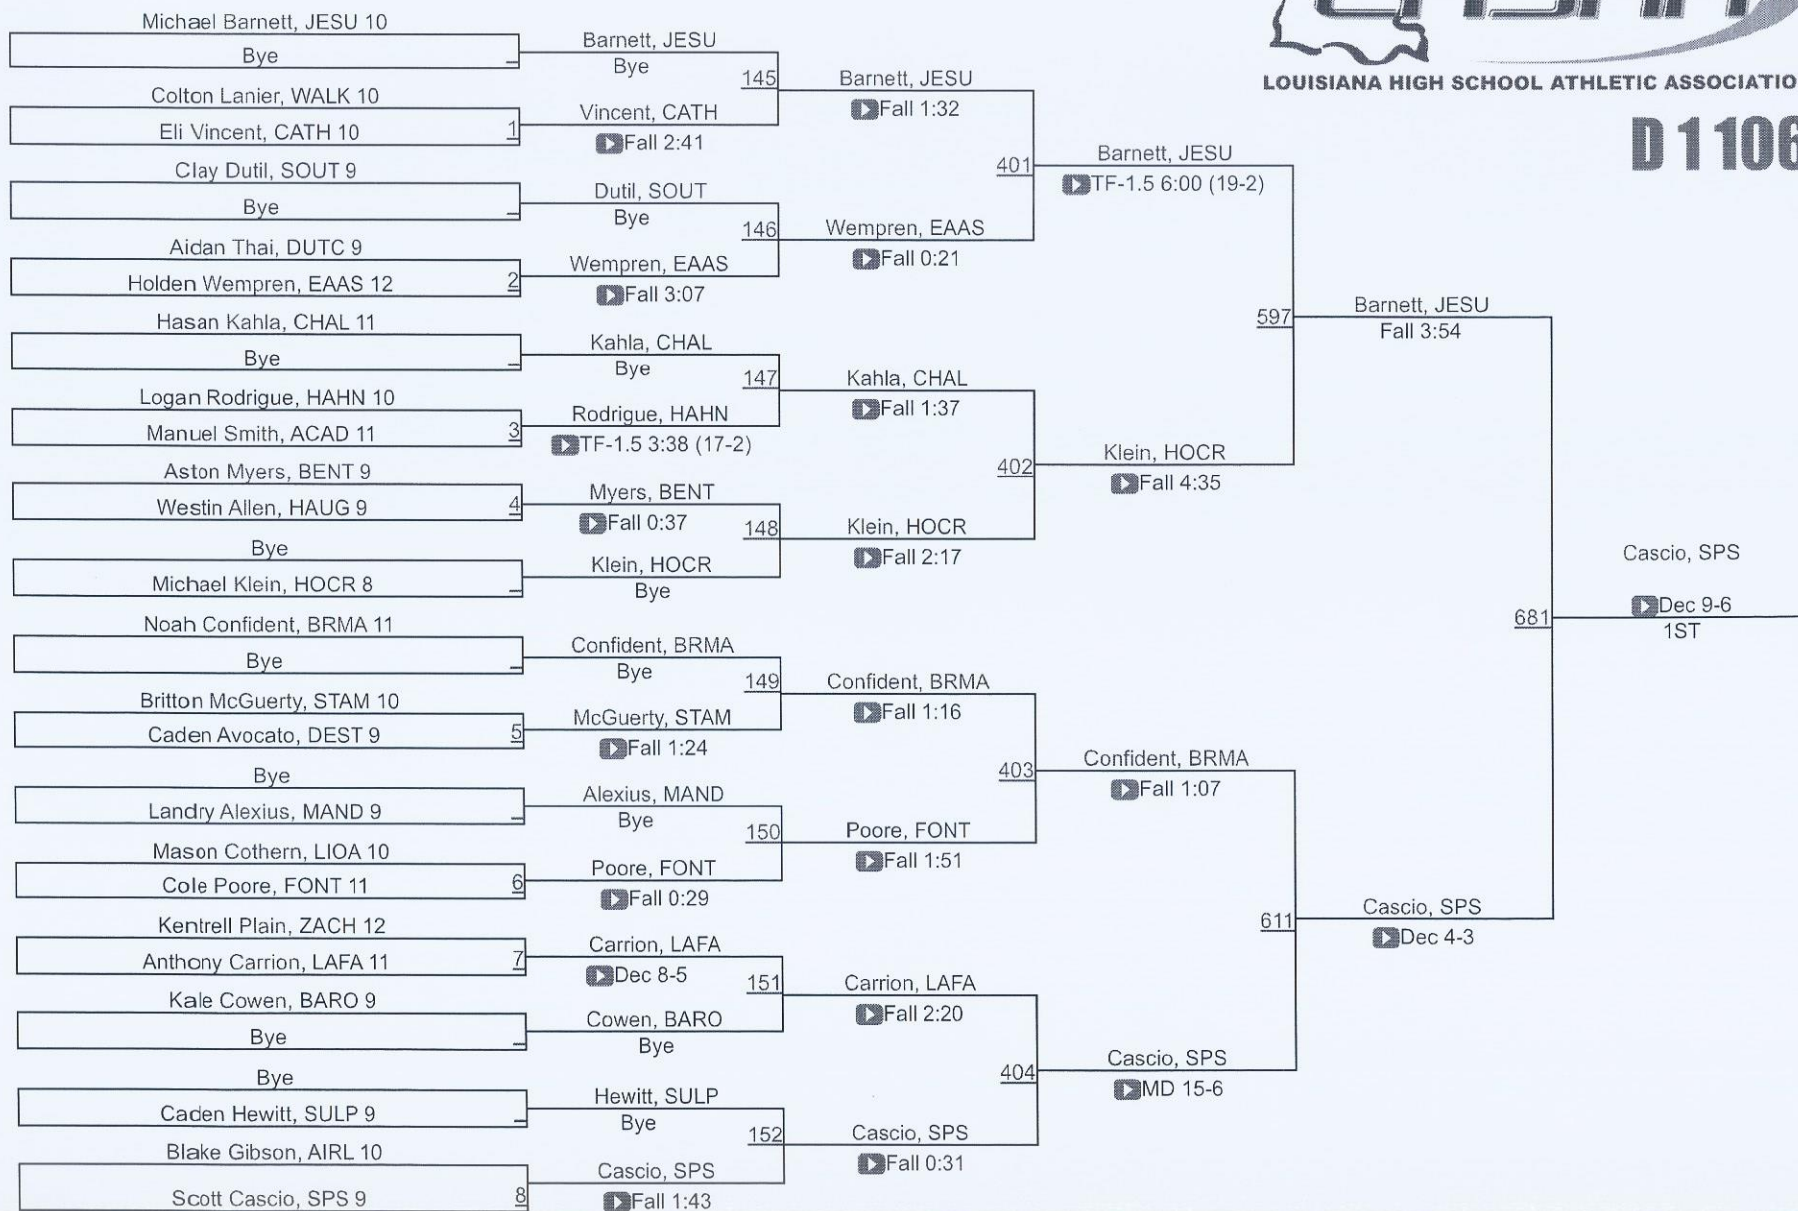

2024 LHSAA State Wrestling Championships
February 2nd-3rd, 2024
Brookshire Grocery Canter, Bossier City, Louisiana

Division I

1	Jesuit	321.0
2	Holy Cross	275.5
3	Brother Martin	248.5
4	Catholic - B.R.	183.5
5	East Ascension	175.5
6	St. Paul`s	174.0
7	Dutchtown	137.5
8	Chalmette	118.0
9	Fontainebleau	109.0
10	Benton	101.0
11	Airline	91.5
12	St. Amant	91.0
13	Acadiana	90.0
14	Live Oak	87.0
15	Zachary	83.5
16	Walker	69.5
17	Sulphur	66.5

18	Hahnville	59.0
18	Lafayette	59.0
20	Destrehan	48.0
21	Southside	45.0
22	Baton Rouge	34.5
23	Northshore	32.0
24	John Ehret	24.5
25	Central - B.R.	23.0
26	Haughton	21.0
27	Covington	20.0
27	Mandeville	20.0
29	C.E. Byrd	14.0
30	Scotlandville	10.0
31	Denham Springs	6.5
32	Bonnabel	0.0
32	Woodlawn - B.R.	0.0

LOUISIANA HIGH SCHOOL ATHLETIC ASSOCIATION

D 1106