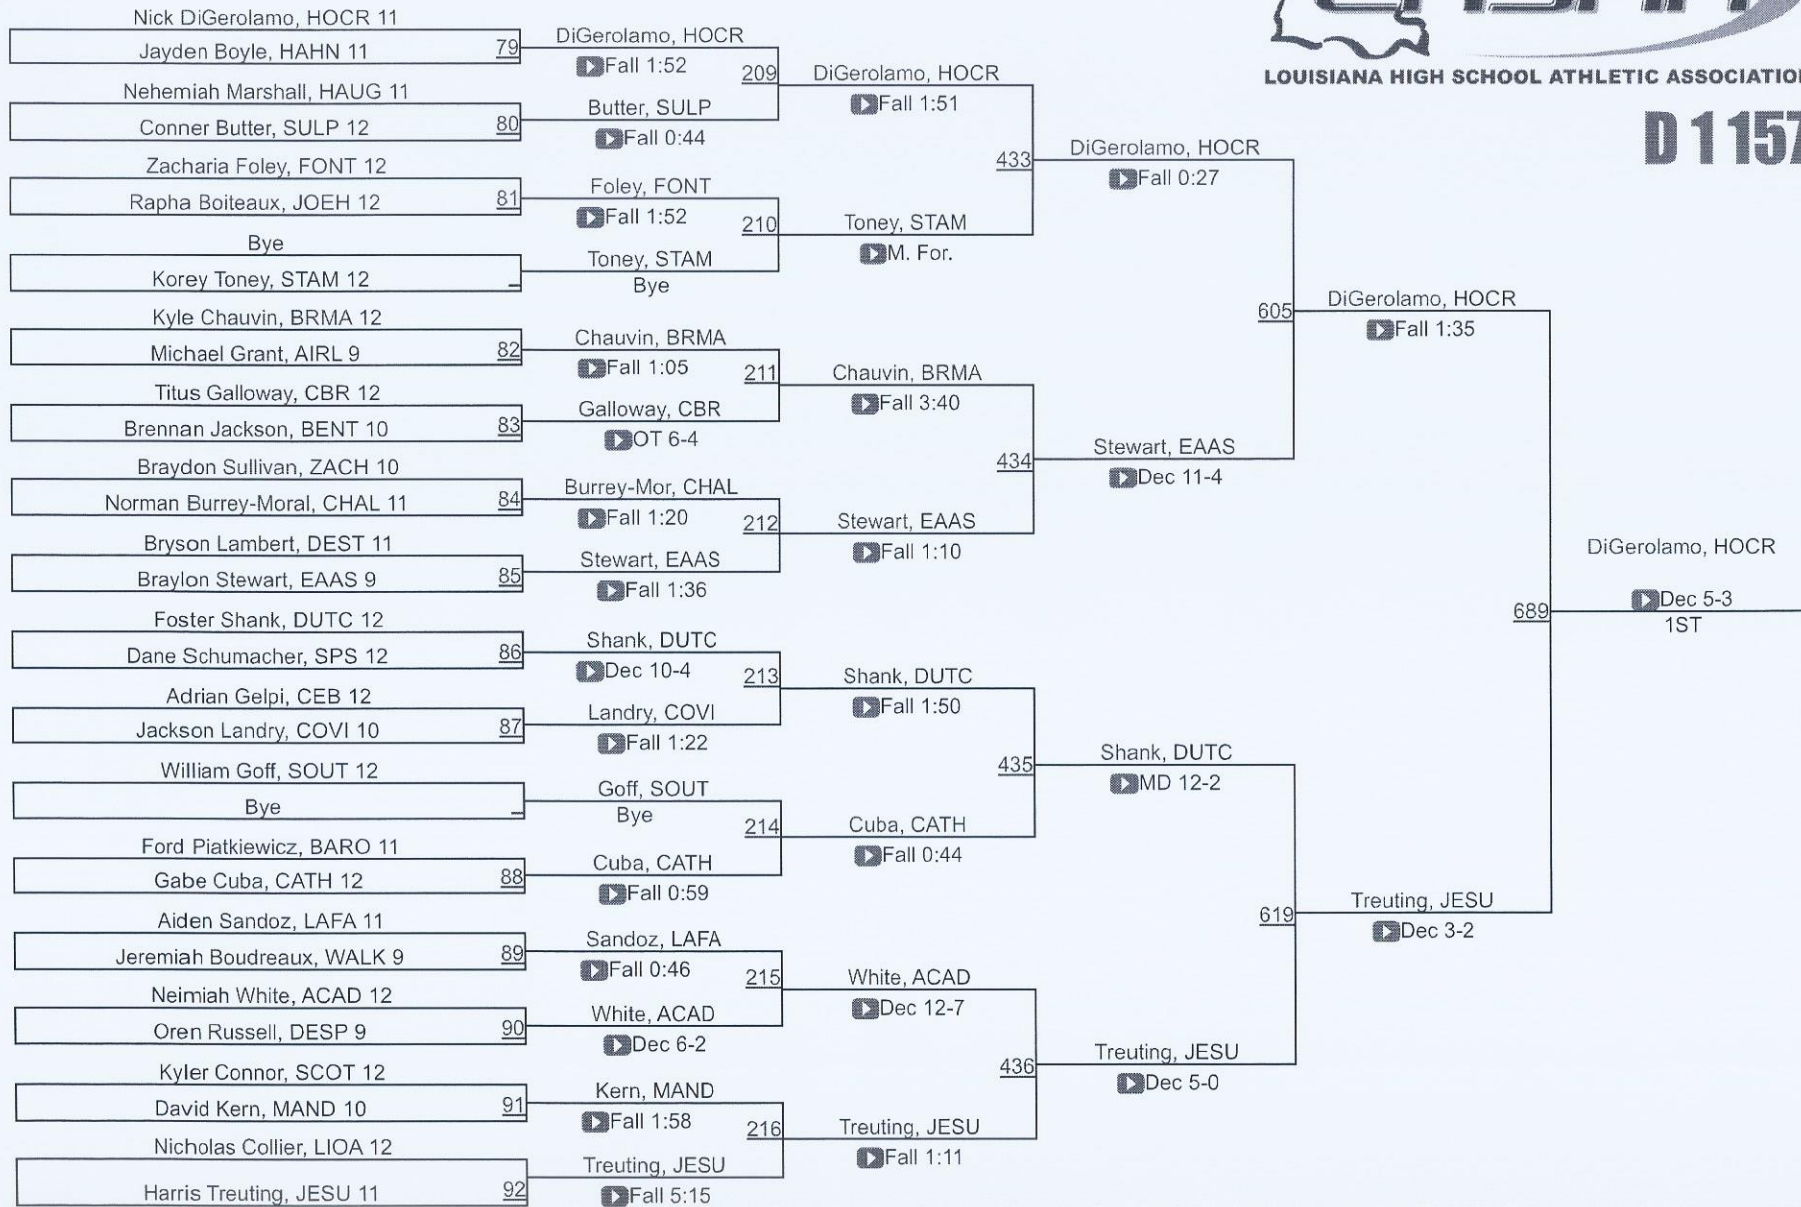

LOUISIANA HIGH SCHOOL ATHLETIC ASSOCIATION

D 1157