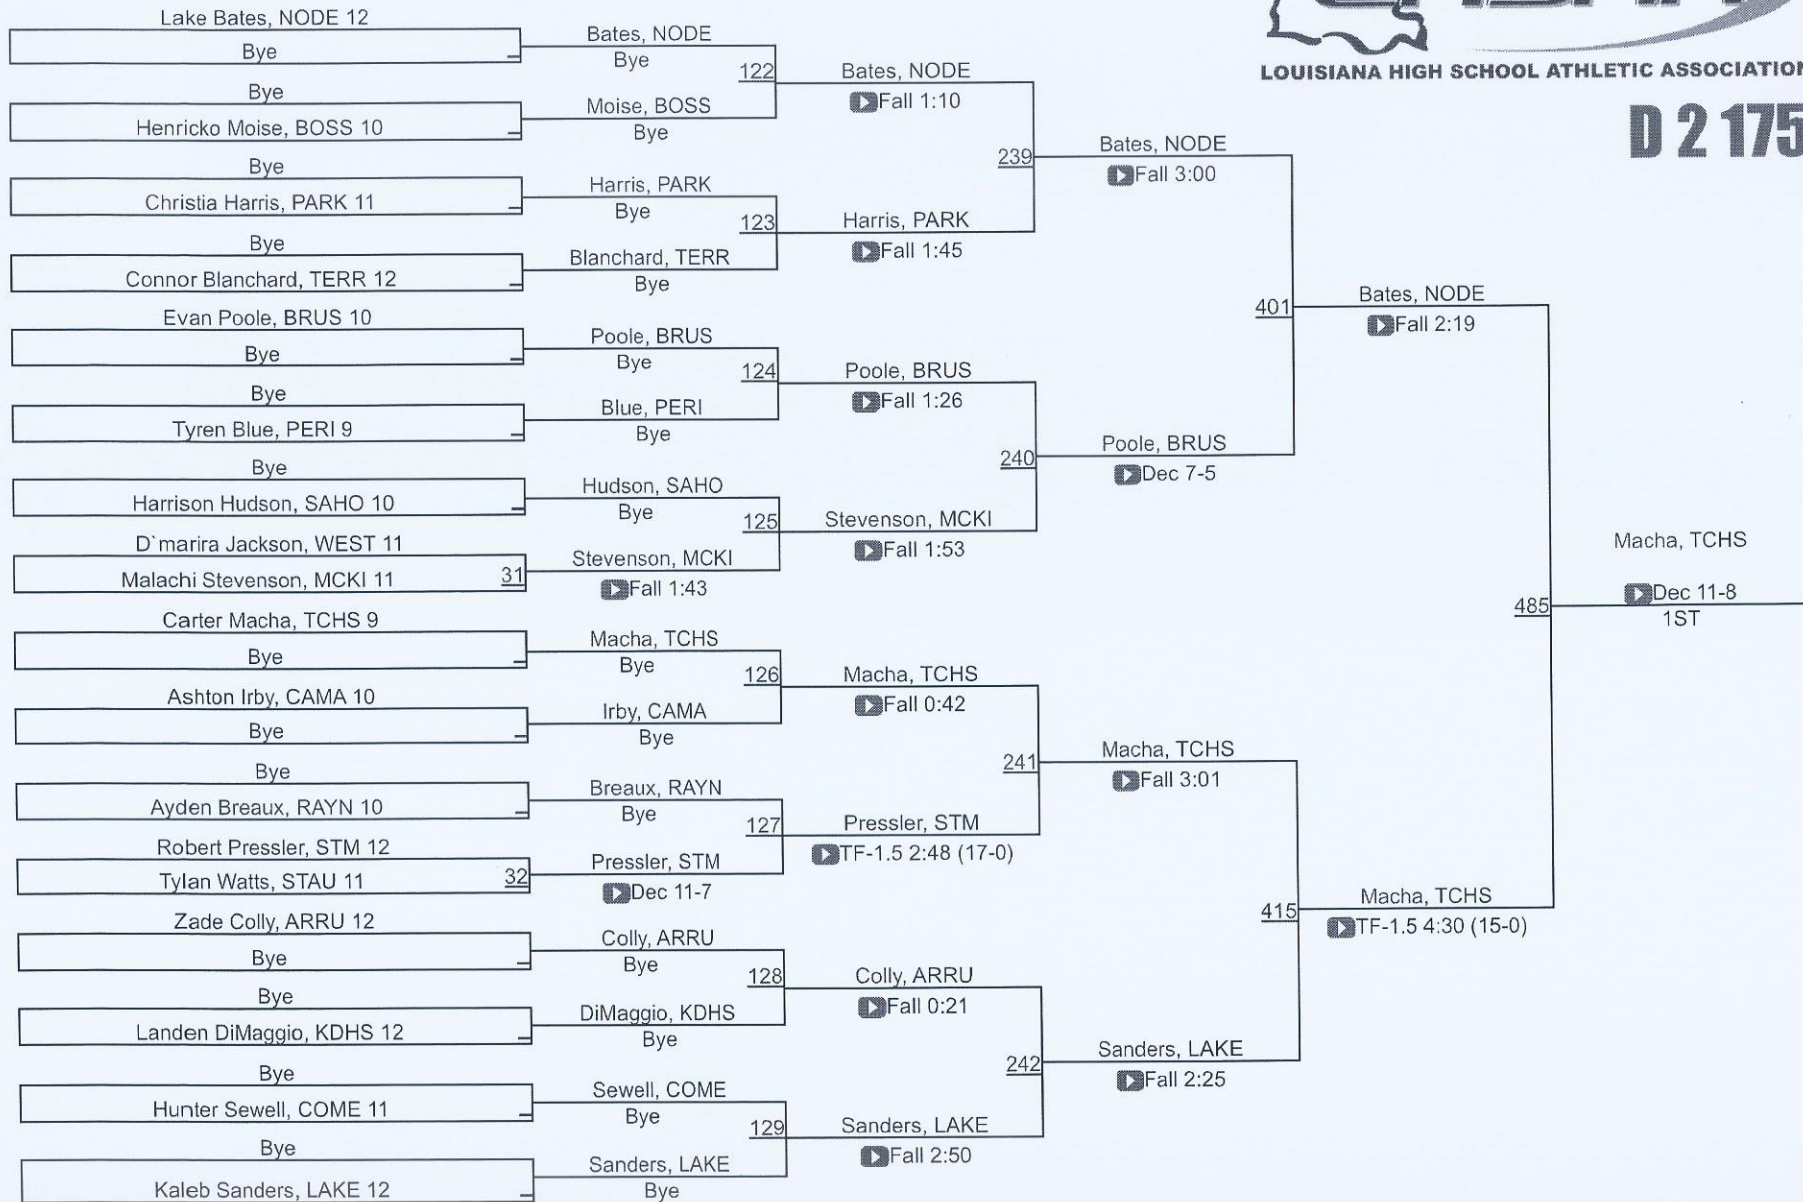

LOUISIANA HIGH SCHOOL ATHLETIC ASSOCIATION

D 2 175