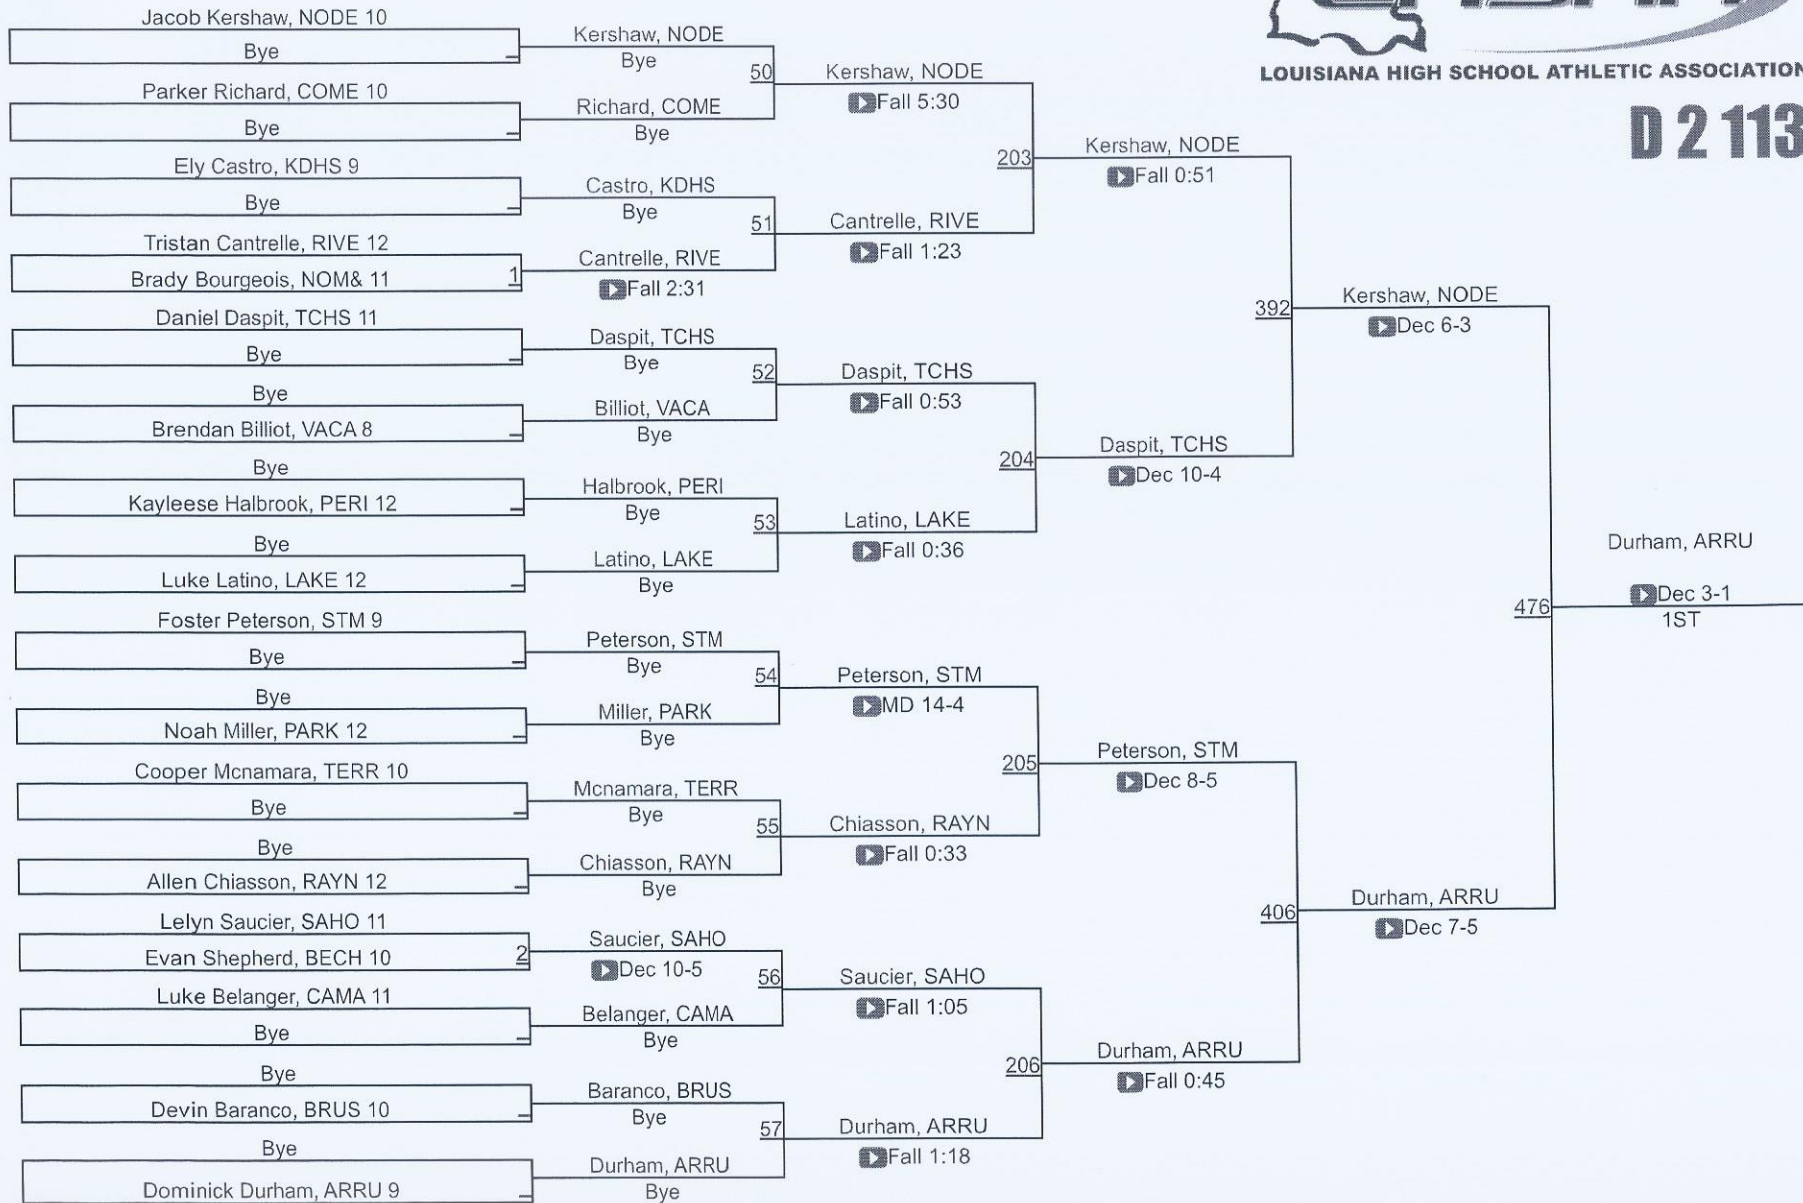

LOUISIANA HIGH SCHOOL ATHLETIC ASSOCIATION

D 2 113