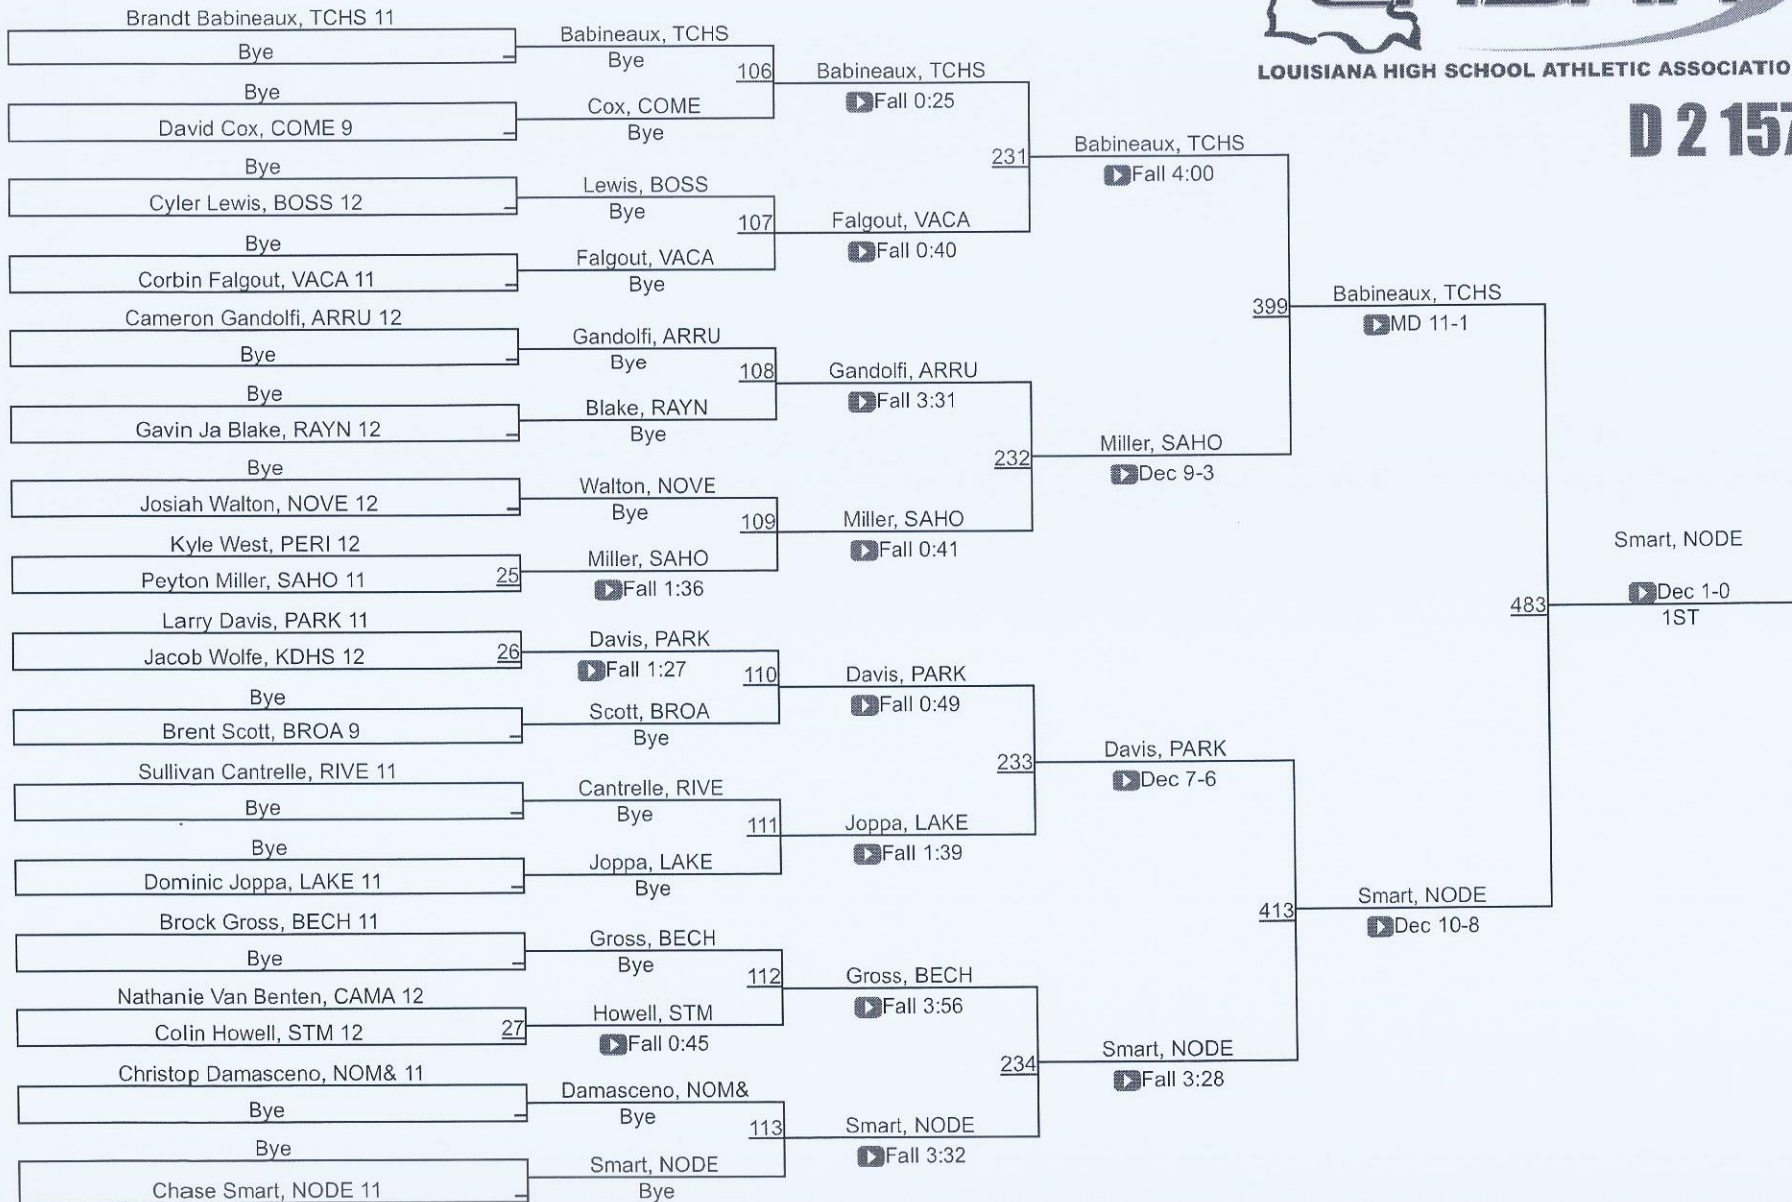

LOUISIANA HIGH SCHOOL ATHLETIC ASSOCIATION

D 2 157