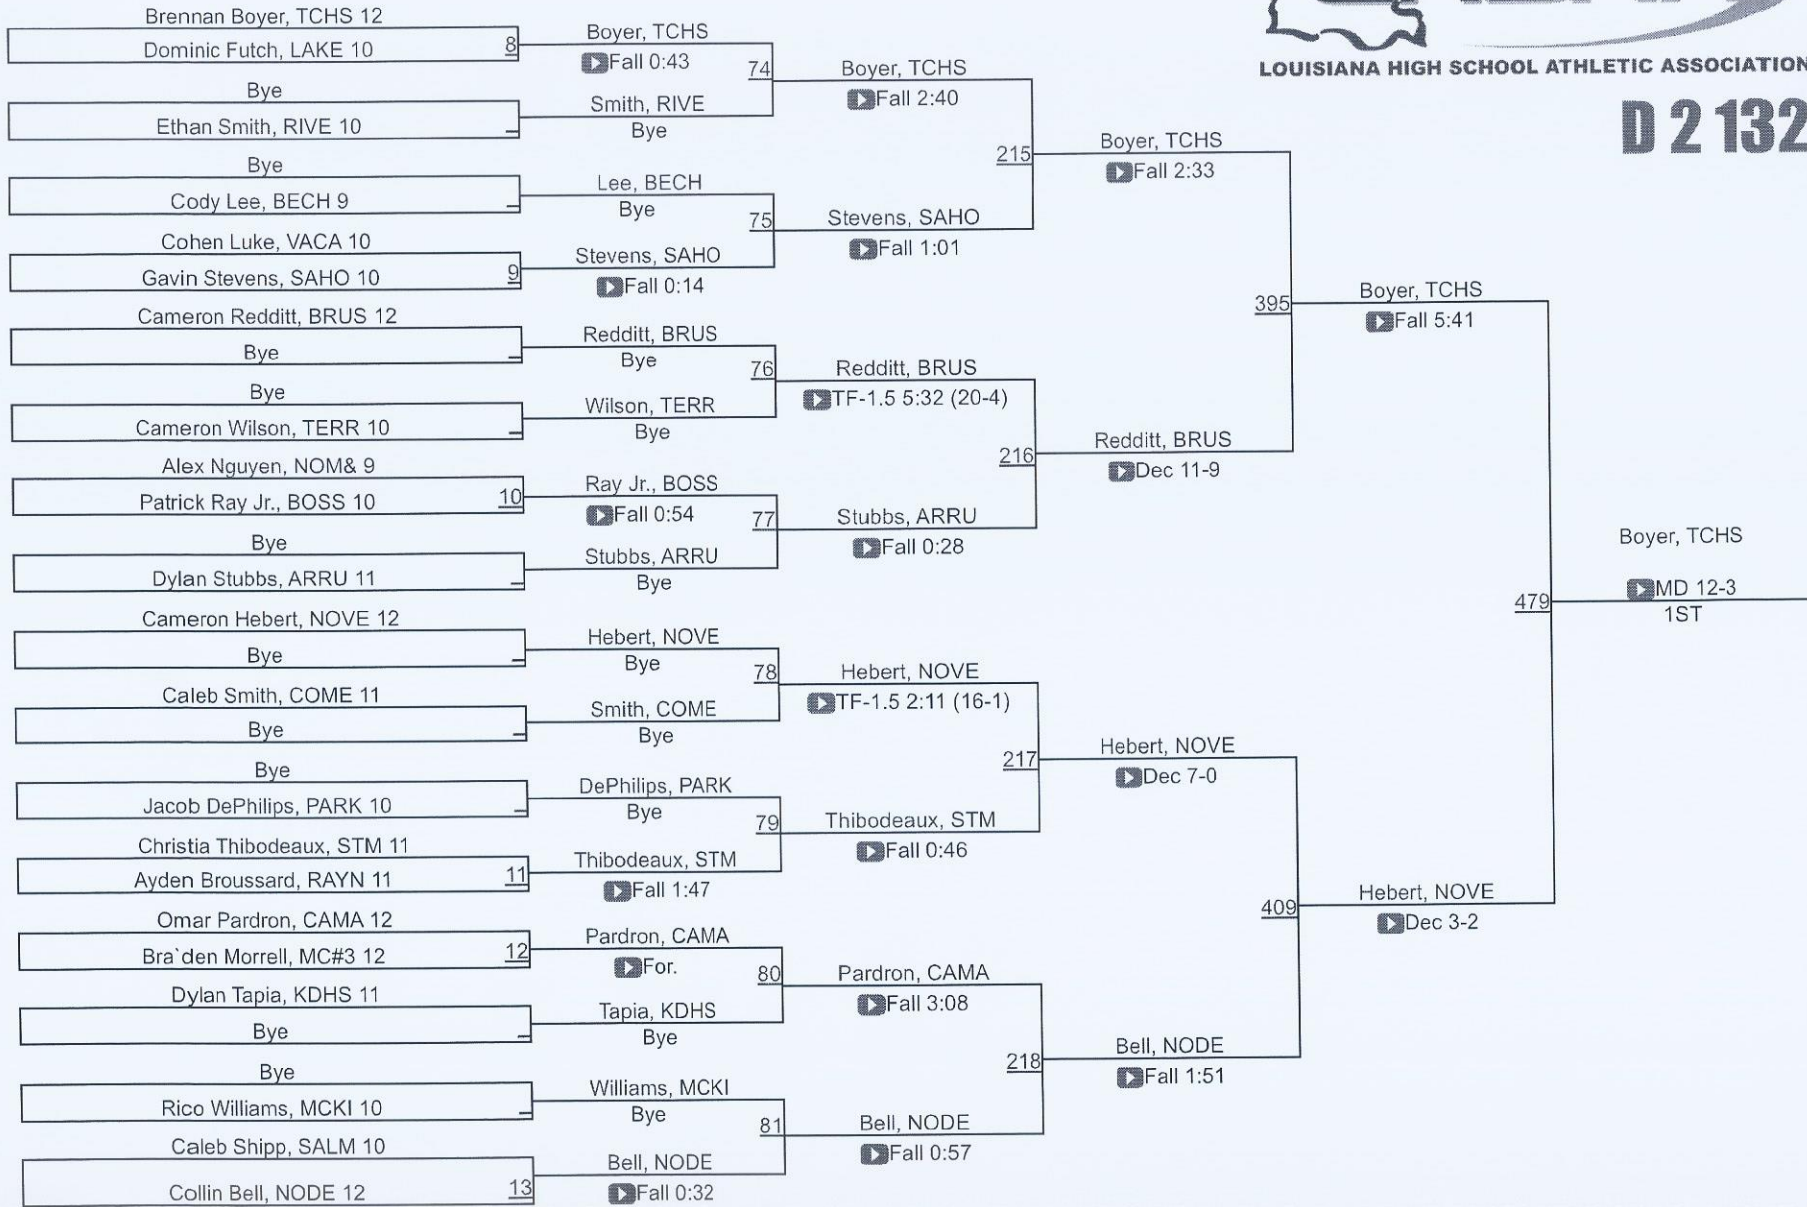

LOUISIANA HIGH SCHOOL ATHLETIC ASSOCIATION

D 2 132