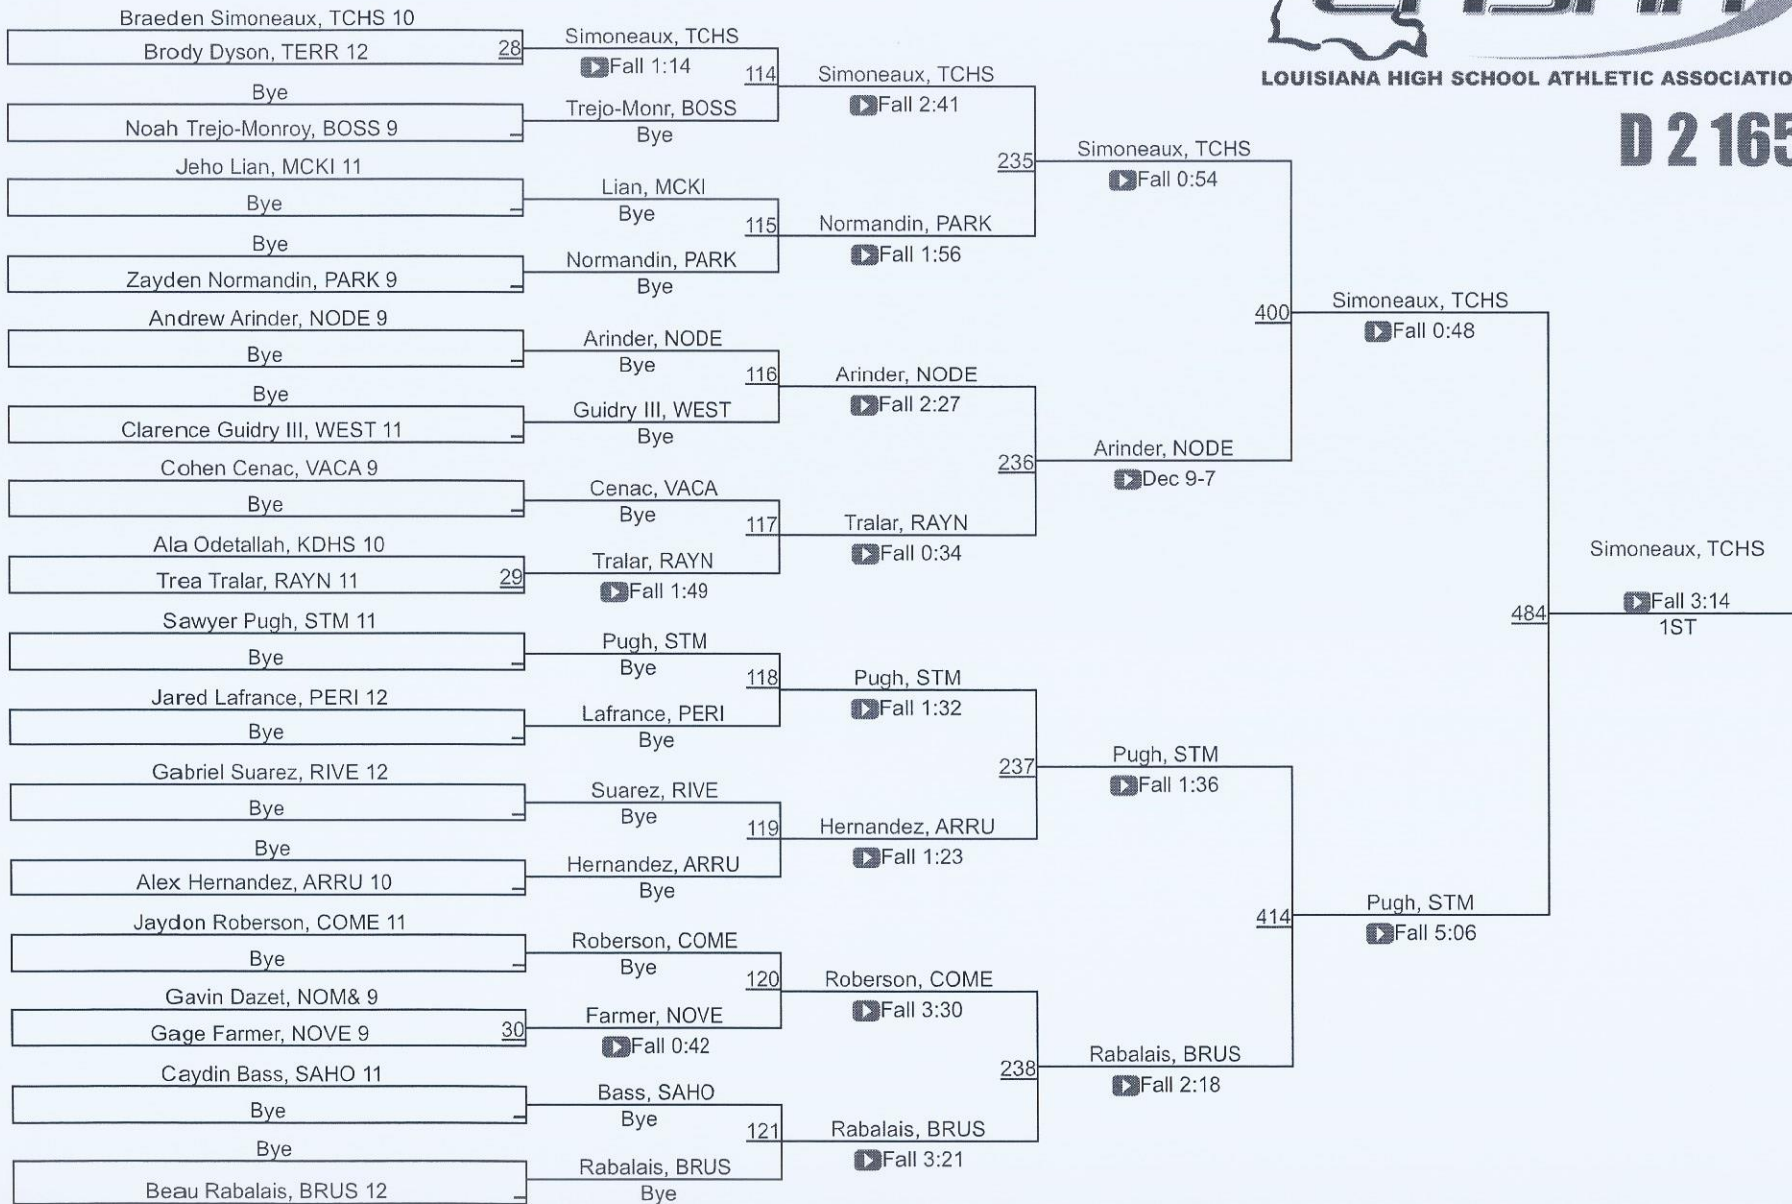

LOUISIANA HIGH SCHOOL ATHLETIC ASSOCIATION

D 2 165