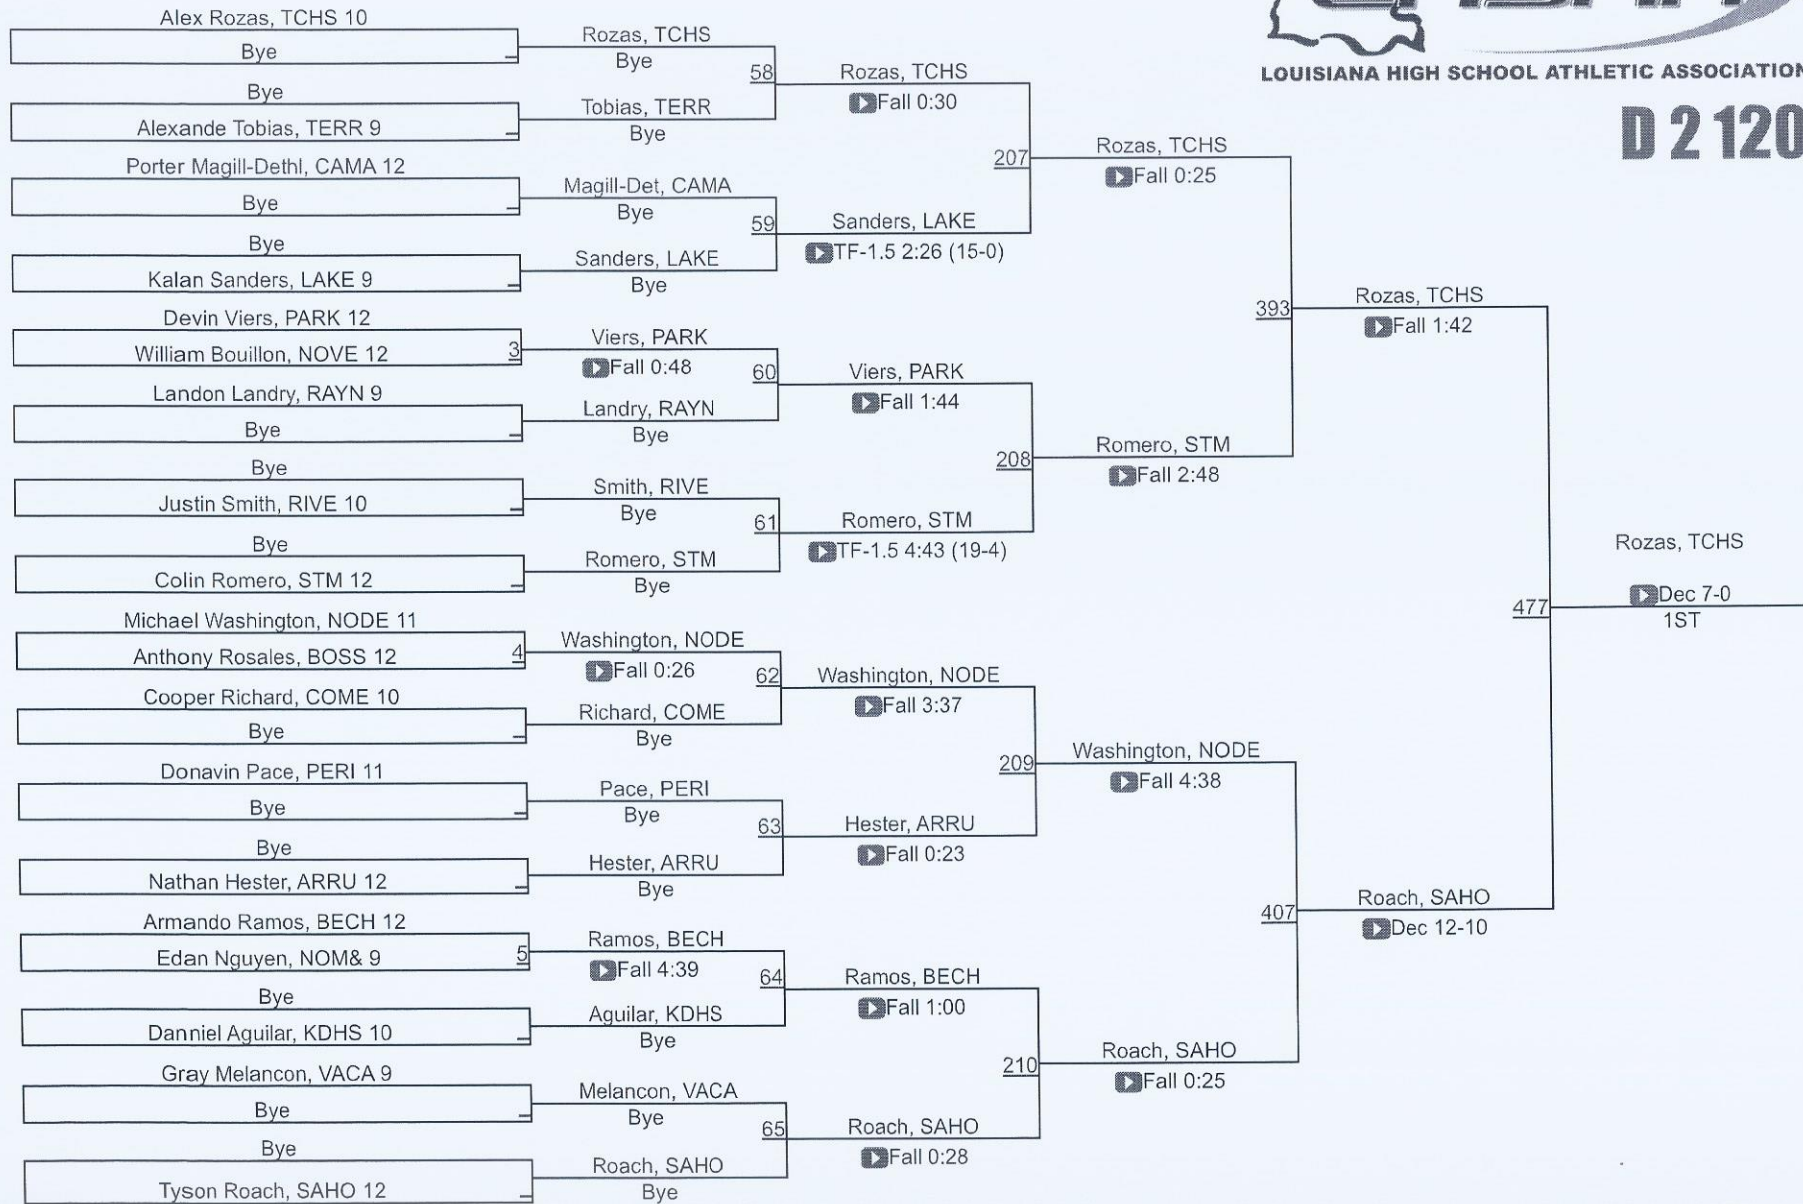

LOUISIANA HIGH SCHOOL ATHLETIC ASSOCIATION

D 2120