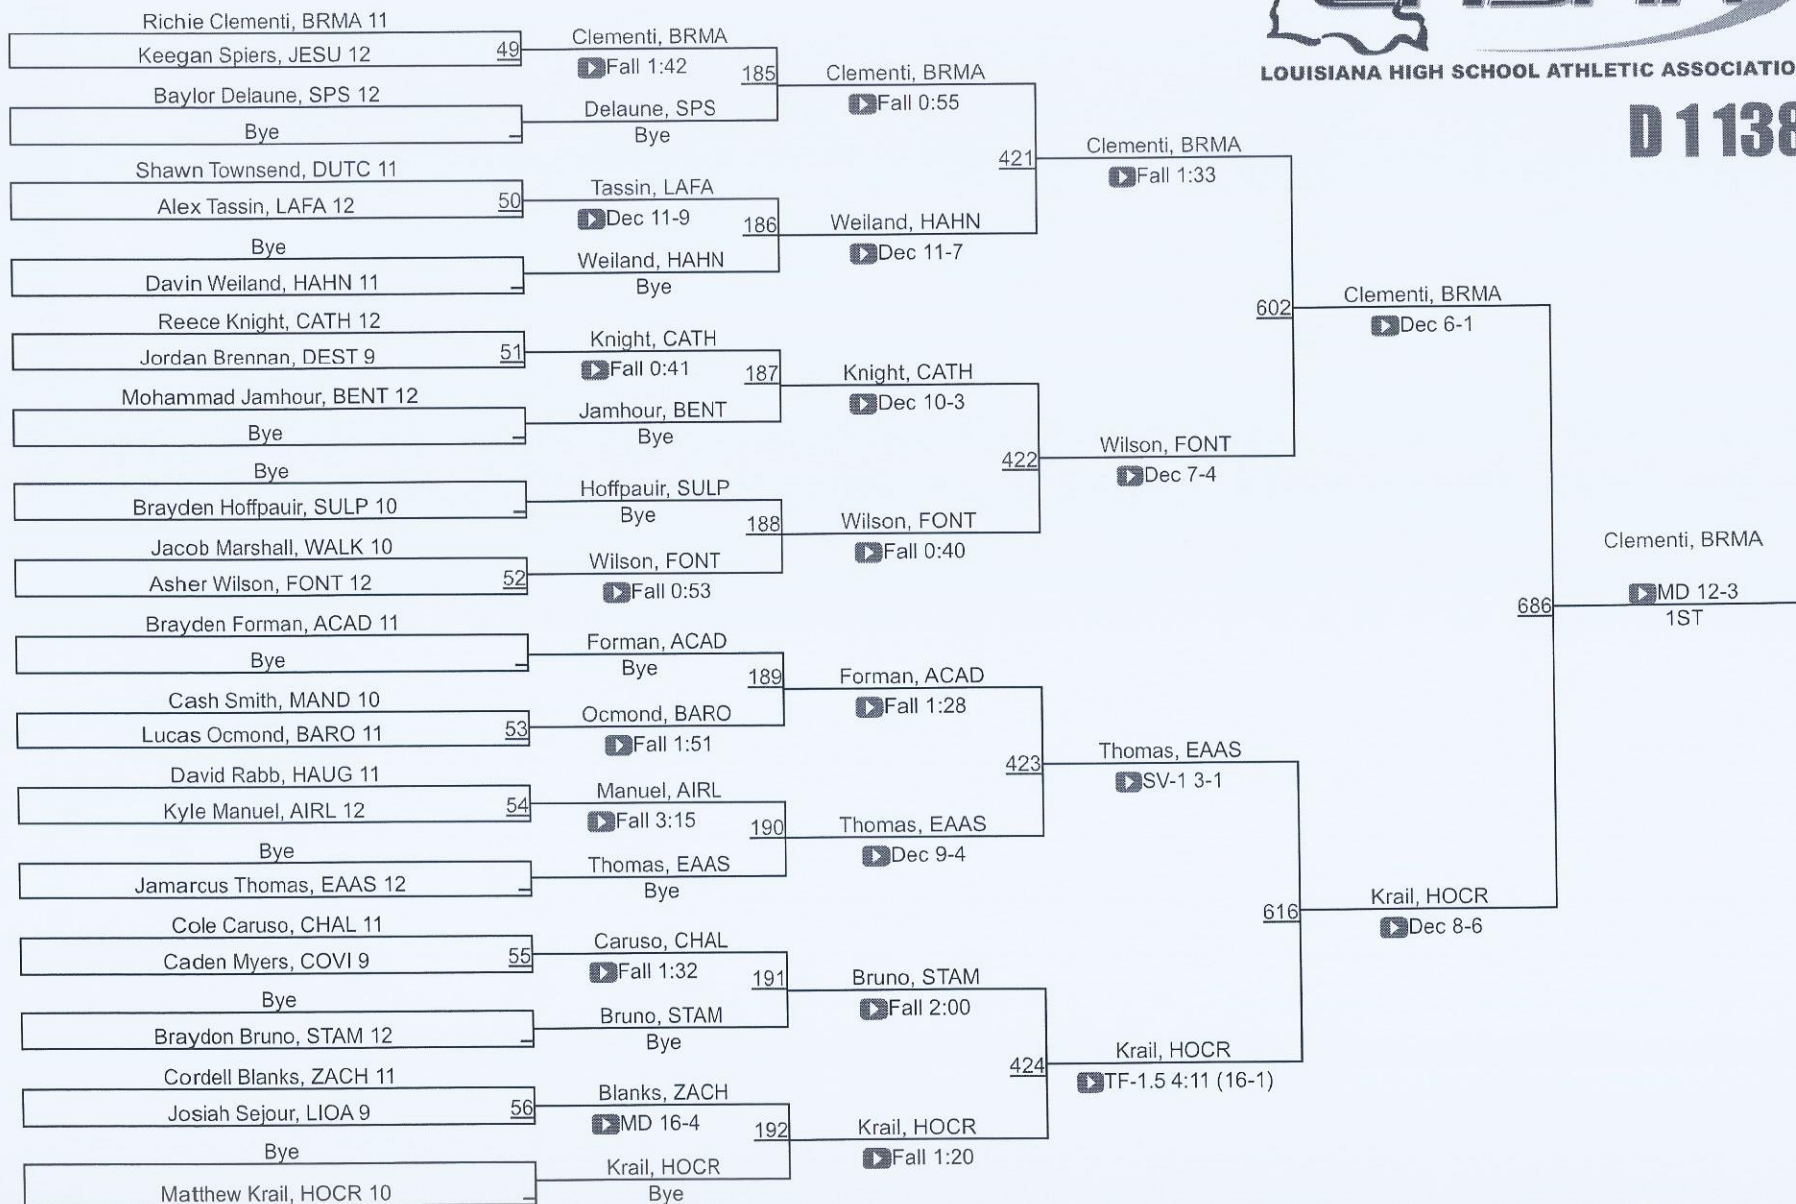

LOUISIANA HIGH SCHOOL ATHLETIC ASSOCIATION

D 1138