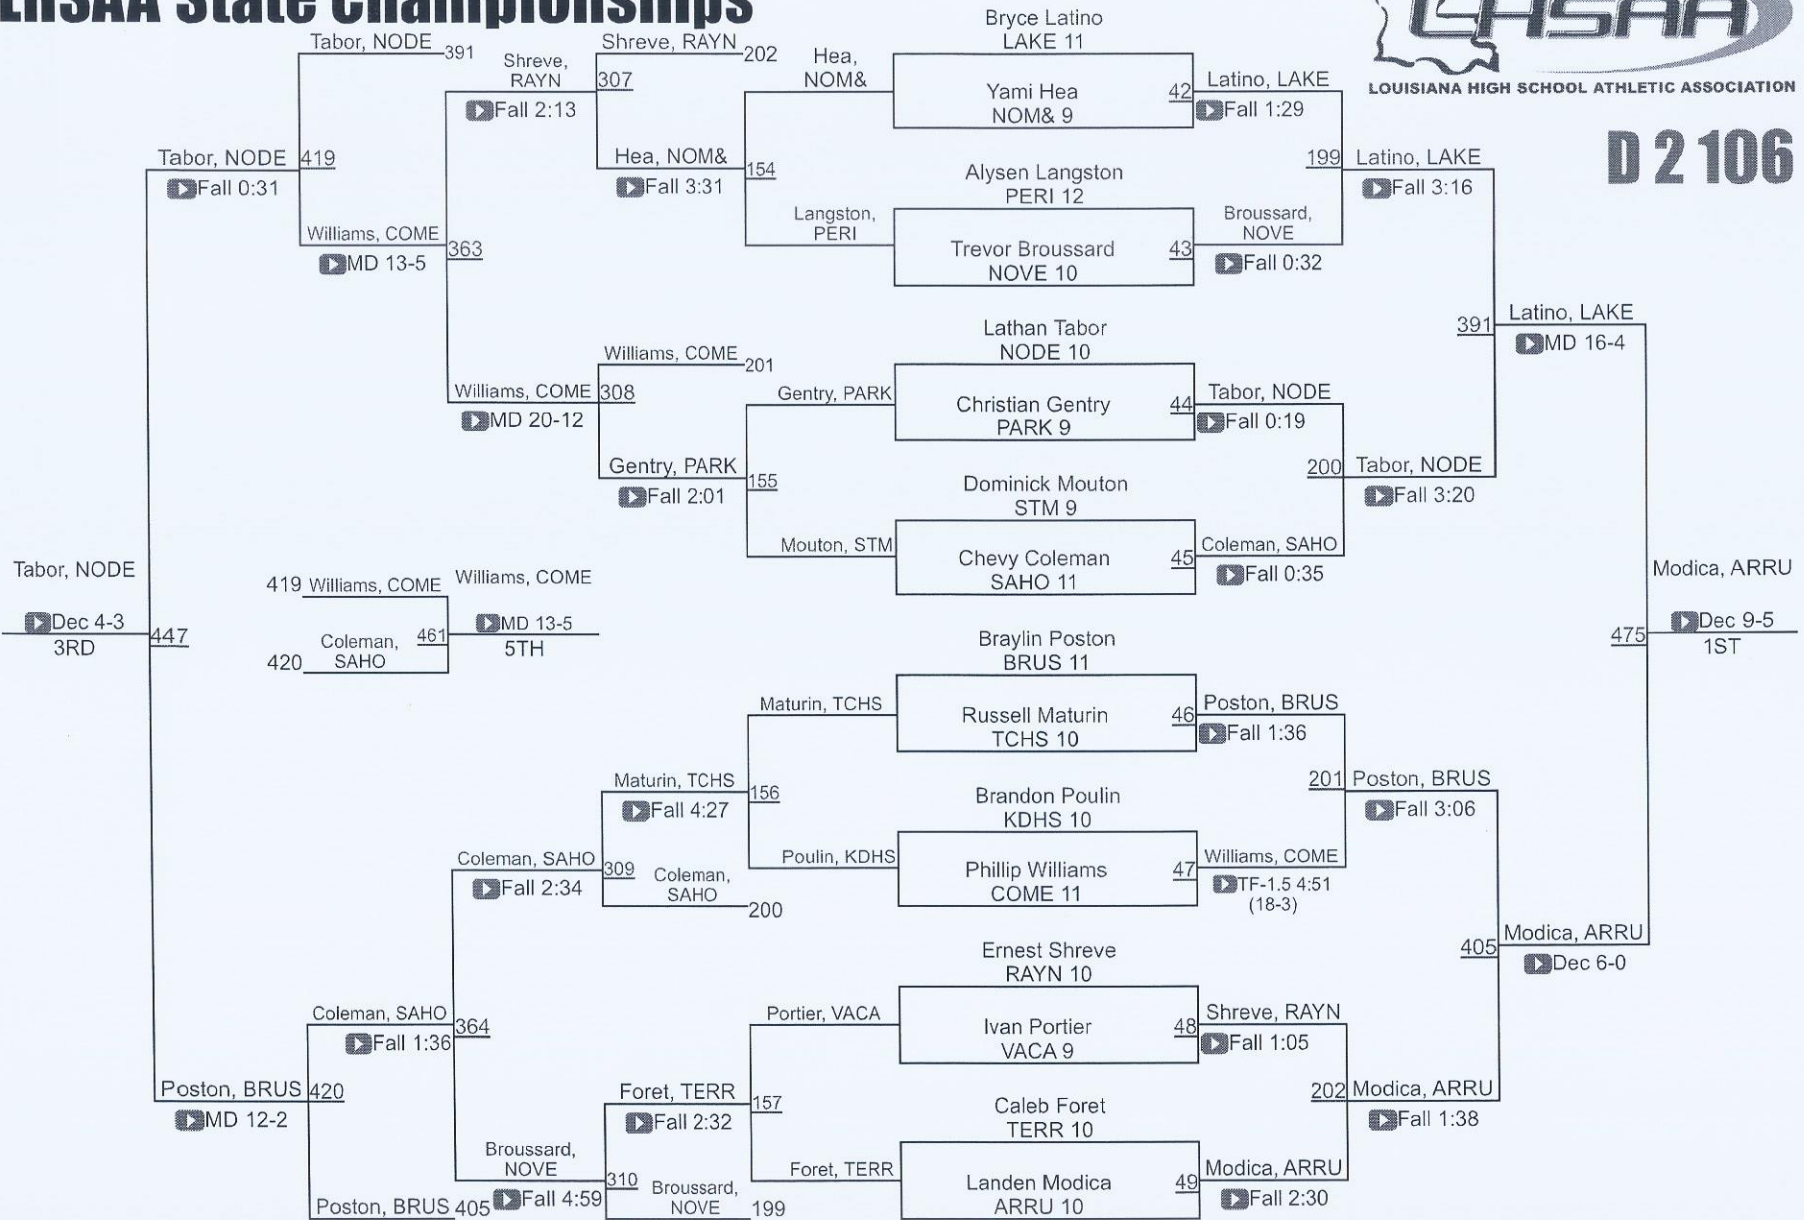

2024 LHSAA State Wrestling Championships
February 2nd-3rd, 2024
Brookshire Grocery Canter, Bossier City, Louisiana

Division II

1	North DeSoto	326.0
2	Teurlings Catholic	297.0
3	Archbishop Rummel	230.5
4	St. Thomas More	209.5
5	Sam Houston	161.0
6	Brusly	160.0
7	Parkway	119.0
8	Rayne	115.0
9	Lakeshore	107.5
10	Comeaux	104.5
11	Belle Chasse	83.0
12	North Vermilion	67.5
13	Terrebonne	66.5
14	Riverdale	49.0

15	Vandebilt Catholic	47.0
16	Caddo Magnet	42.5
17	NOMMA	41.0
18	Kenner Discovery	36.0
19	Carencro	28.0
20	Bossier	24.0
21	McKinley	20.0
22	Pearl River	15.0
23	Broadmoor	8.0
24	Westgate	6.0
25	McDonogh #35	4.0
25	St. Augustine	4.0
27	Salmen	0.0

D 2 106