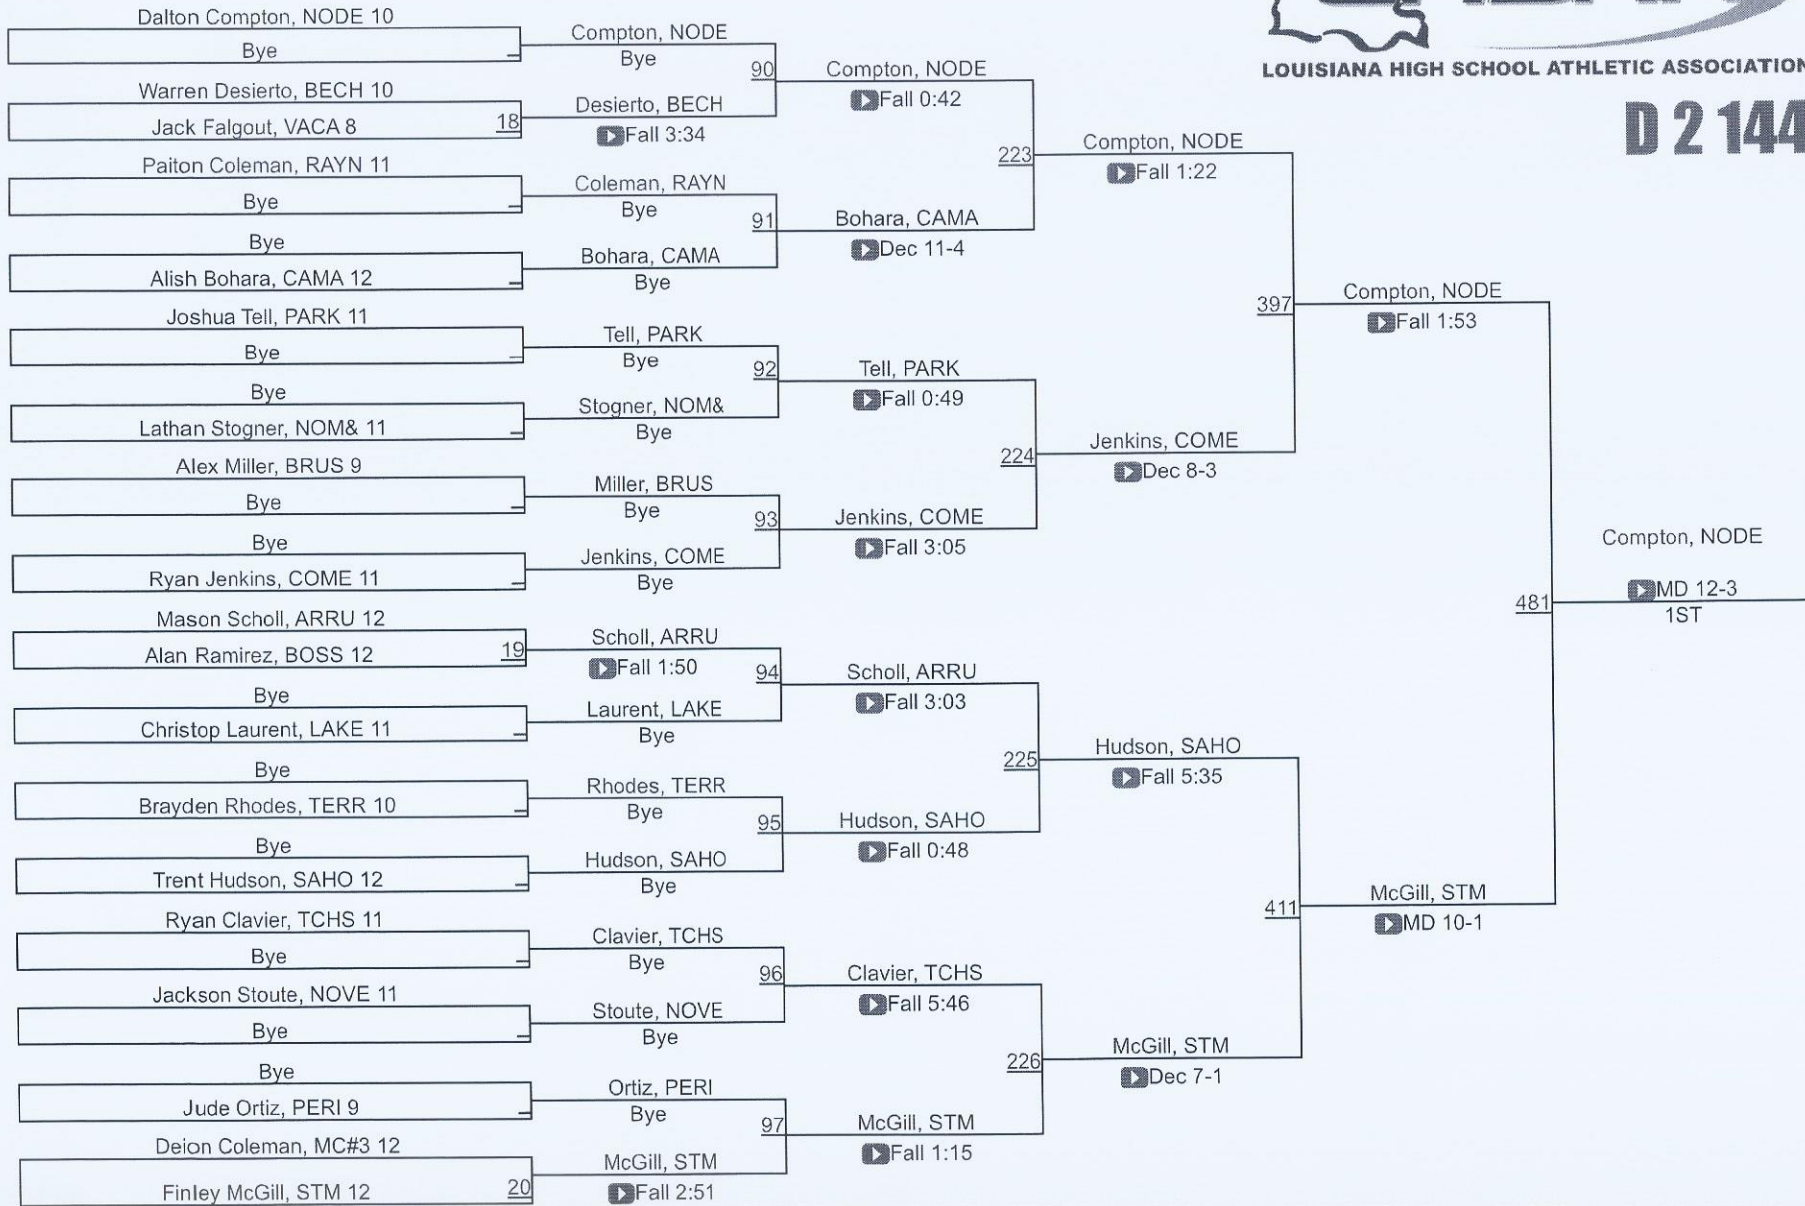

LOUISIANA HIGH SCHOOL ATHLETIC ASSOCIATION

D 2 144