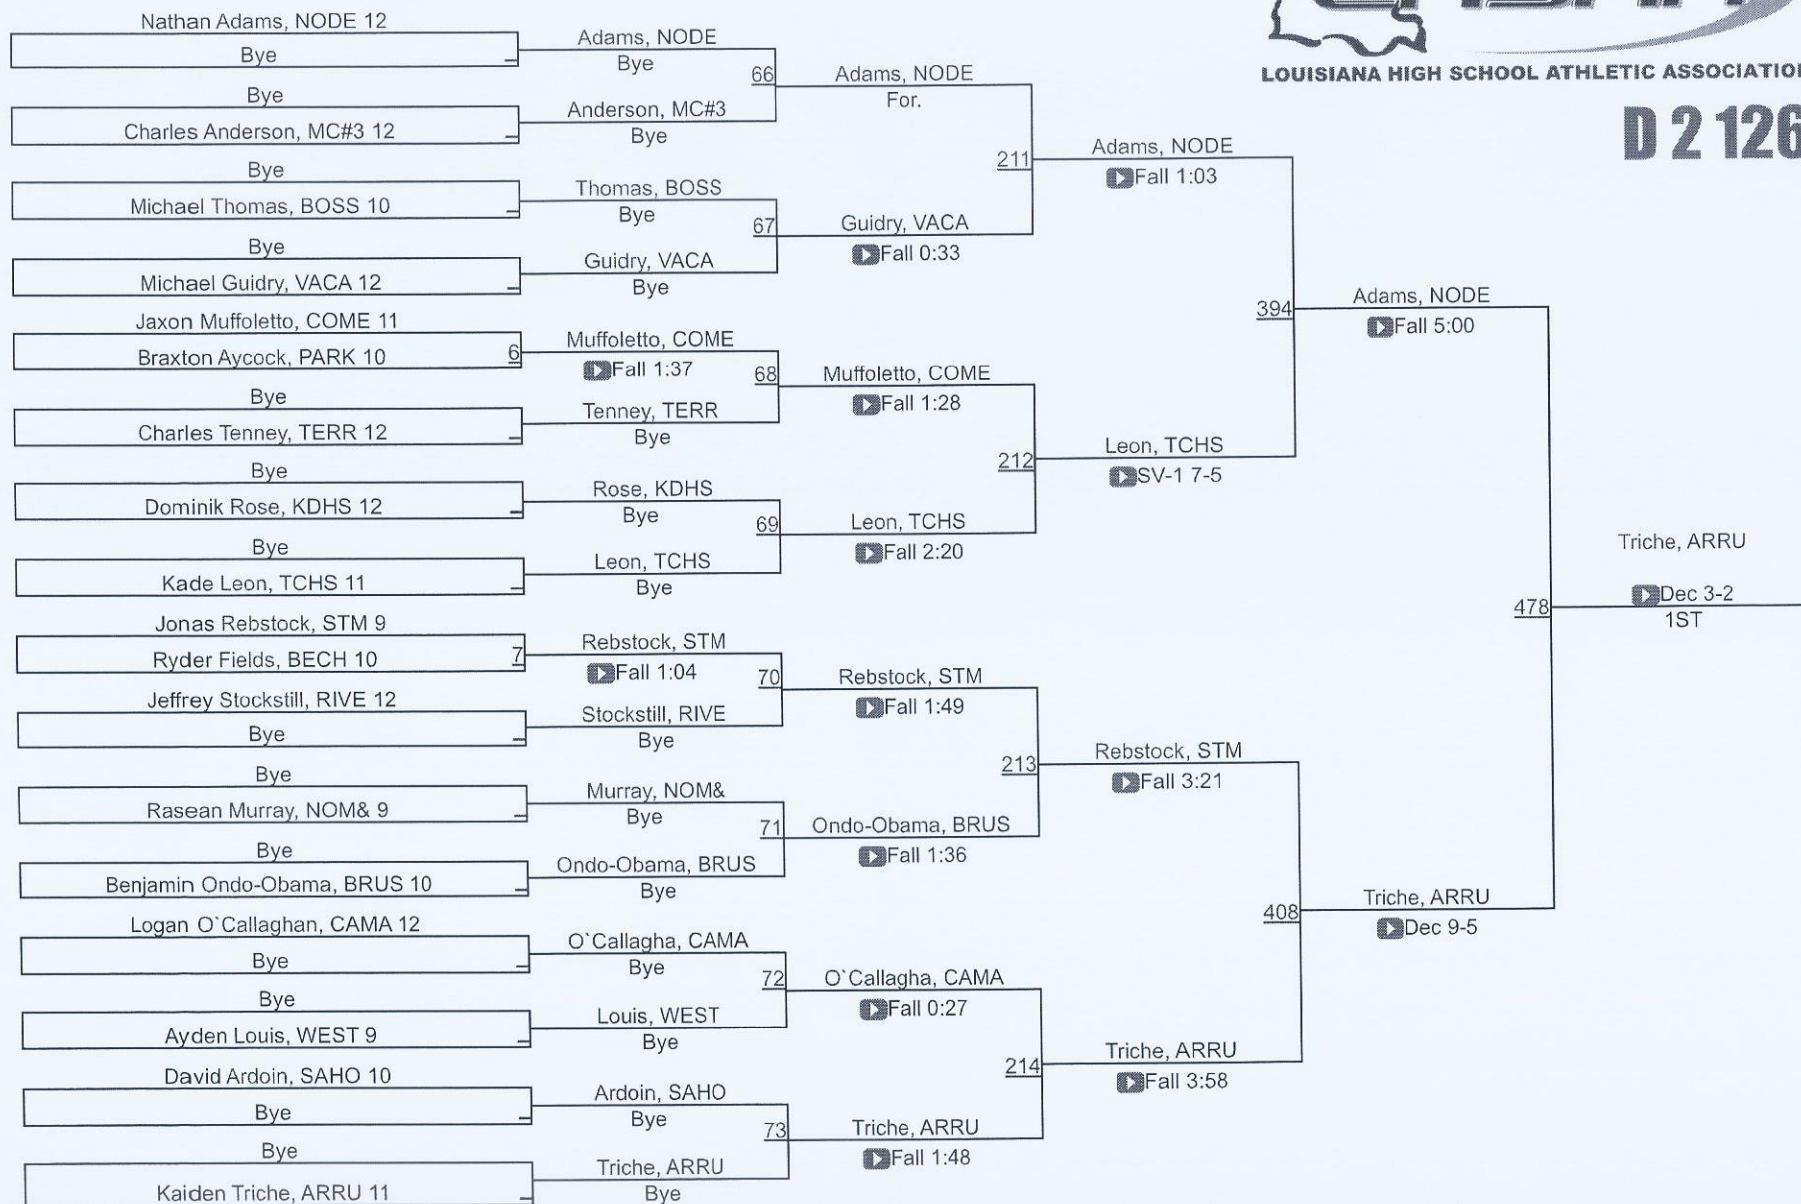

LOUISIANA HIGH SCHOOL ATHLETIC ASSOCIATION

D 2 126