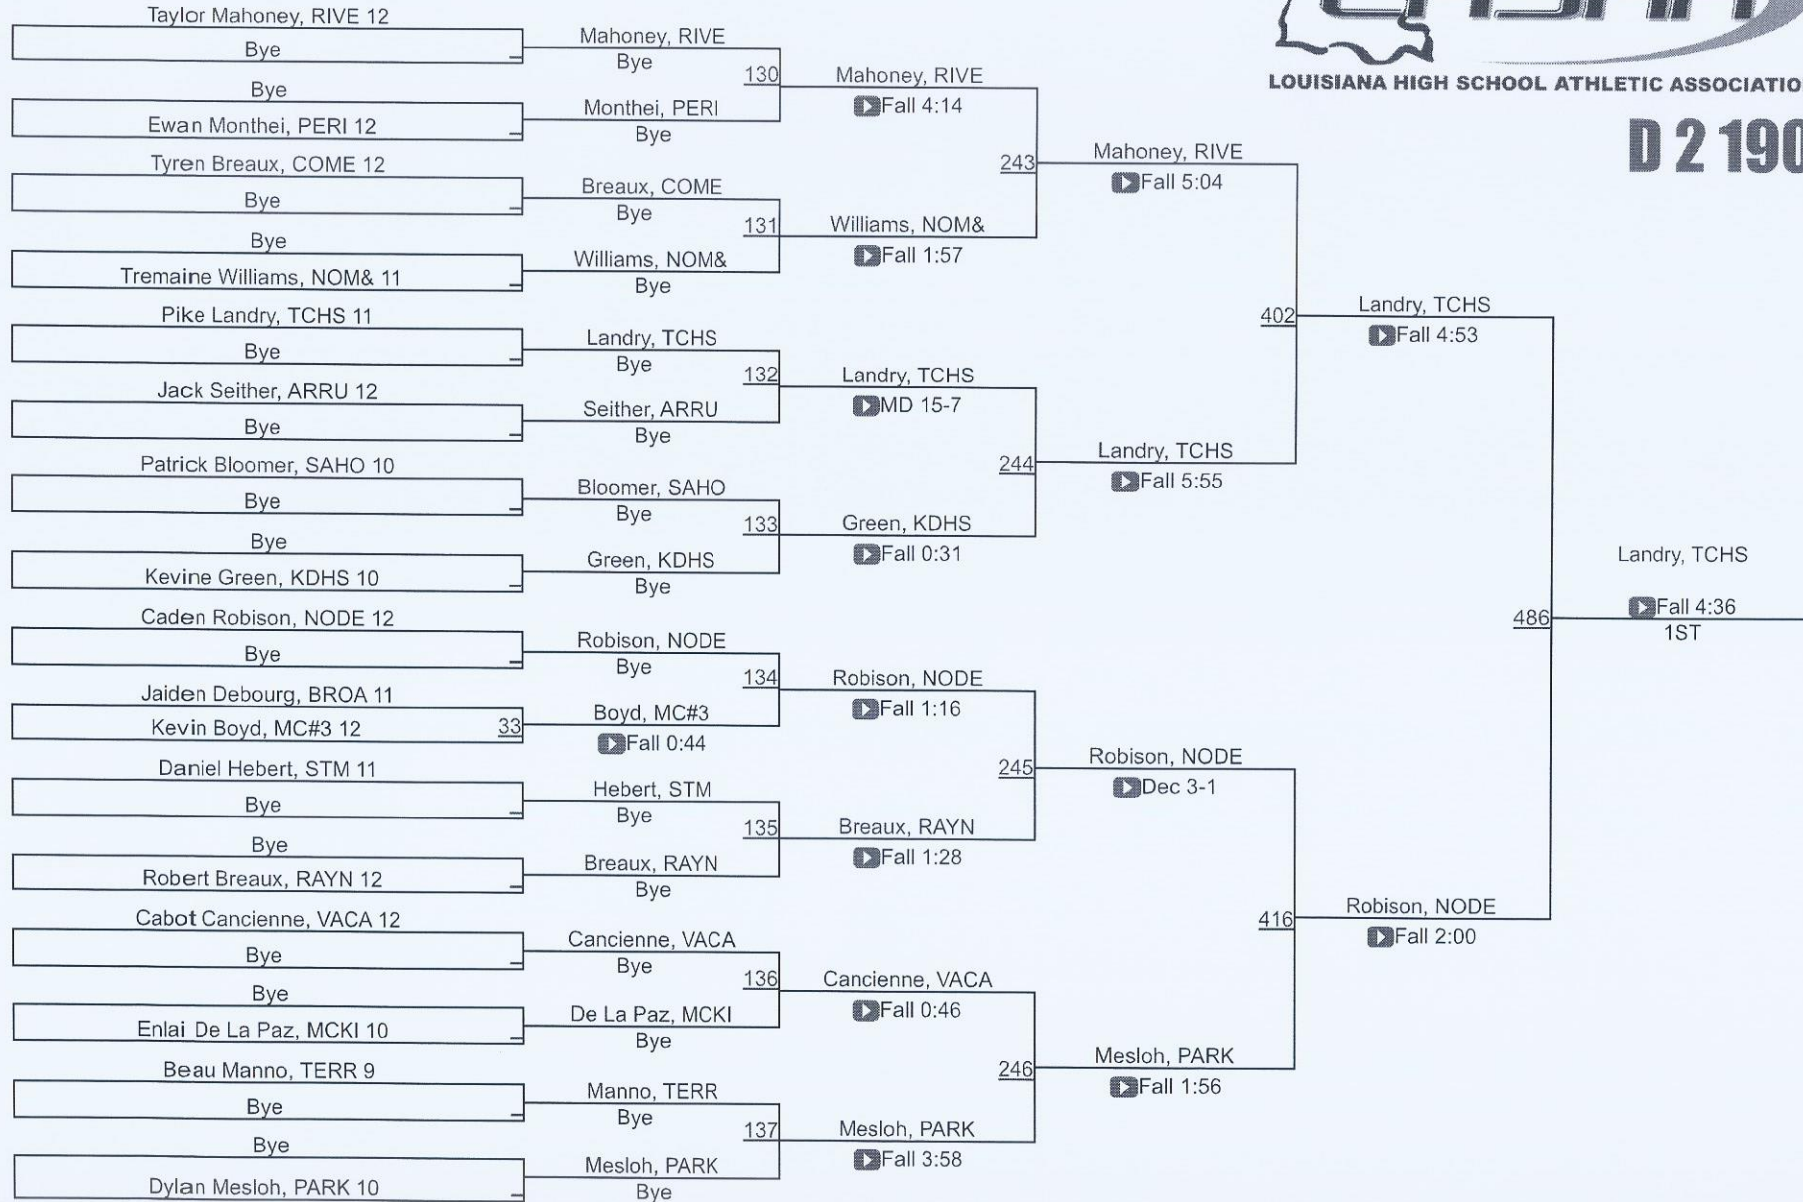

LOUISIANA HIGH SCHOOL ATHLETIC ASSOCIATION

D 2 190