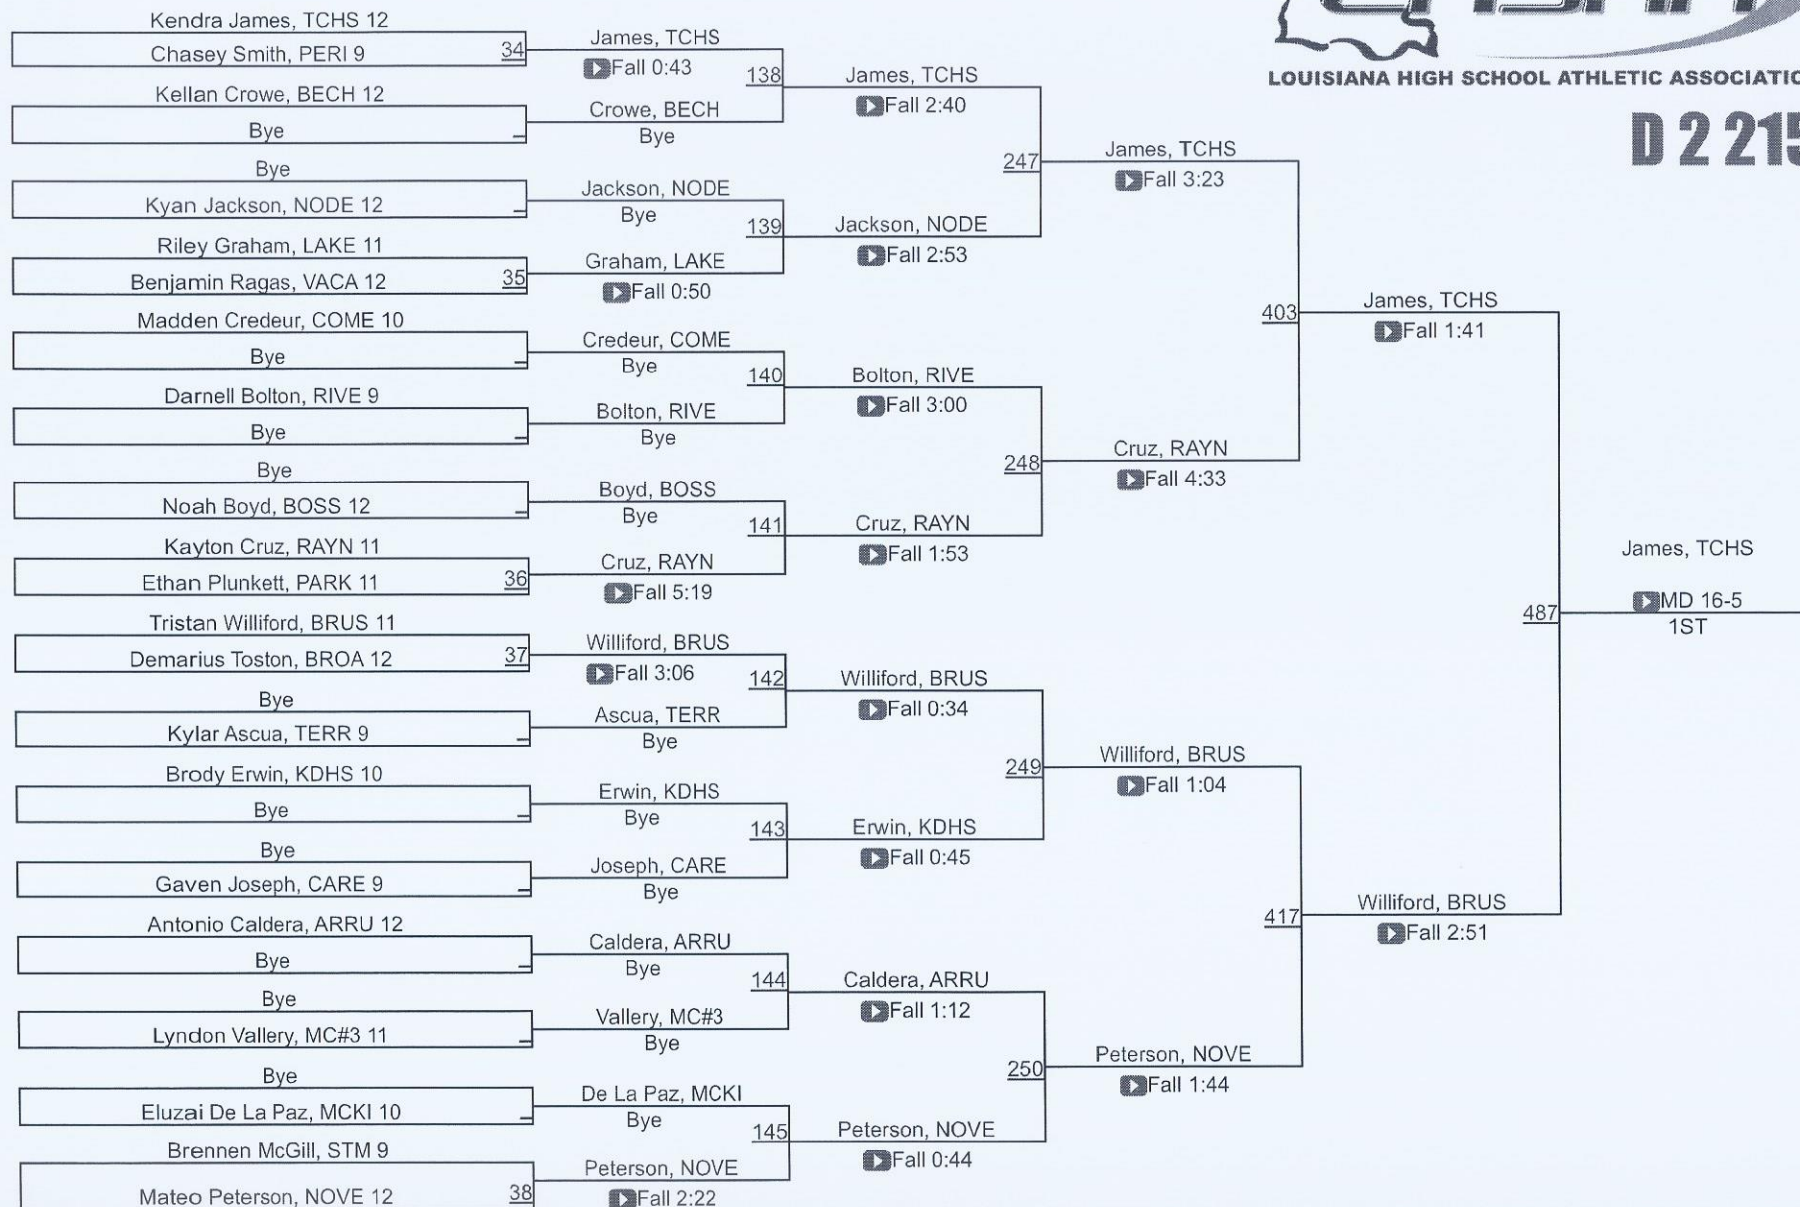

LOUISIANA HIGH SCHOOL ATHLETIC ASSOCIATION

D 2 215