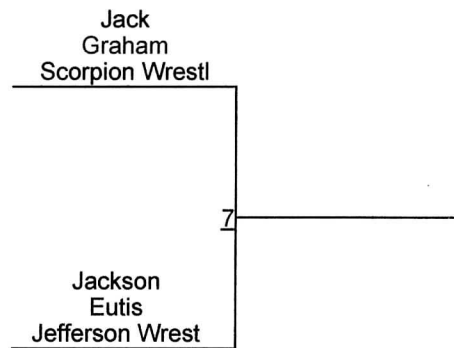

2012 Crusader Open - Greco-Roman

Intermediate 60-65

Round 1

Round 2

Round 3

1ST

2ND