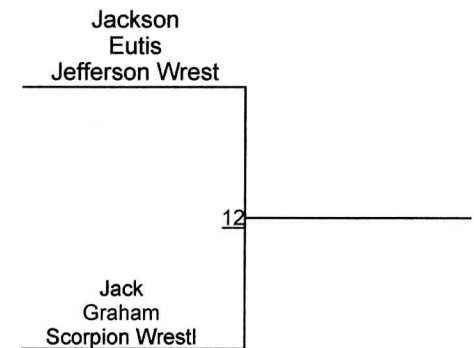

2012 Crusader Open - Greco-Roman

Intermediate 60-65

Round 1

Round 2

Round 3

1ST

2ND