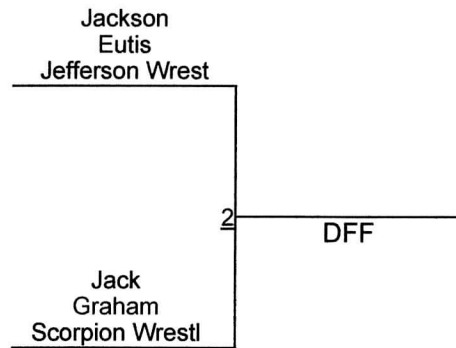

2012 Crusader Open - Greco-Roman

Intermediate 60-65

Round 1

Round 2

Round 3

1ST

2ND