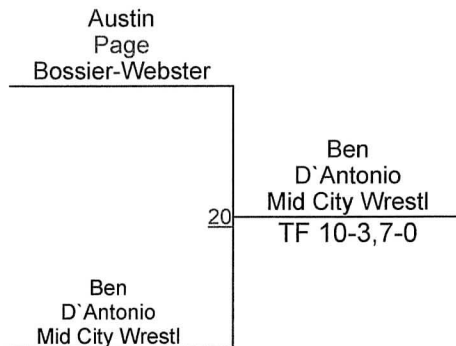

# 2012 Louisiana State Tour - Greco

**Junior 113**  
**Junior Mat**  
 Round 3

Round 1

Round 2

B. D'Antonio (Mid City Wrestling Club)  
**1ST**

A. Page (Bossier-Webster Parish Wr)  
**2ND**