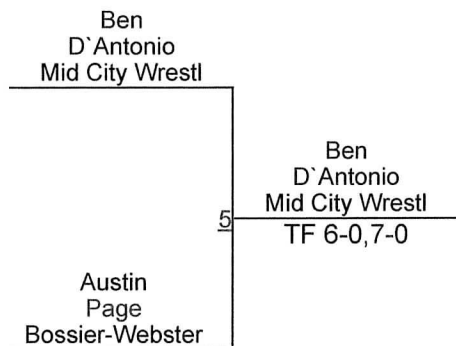

# 2012 Louisiana State Tour - Greco

**Junior 113**  
**Junior Mat**  
 Round 3

Round 1

Round 2

B. D'Antonio (Mid City Wrestling Club)  
**1ST**

A. Page (Bossier-Webster Parish Wr)  
**2ND**